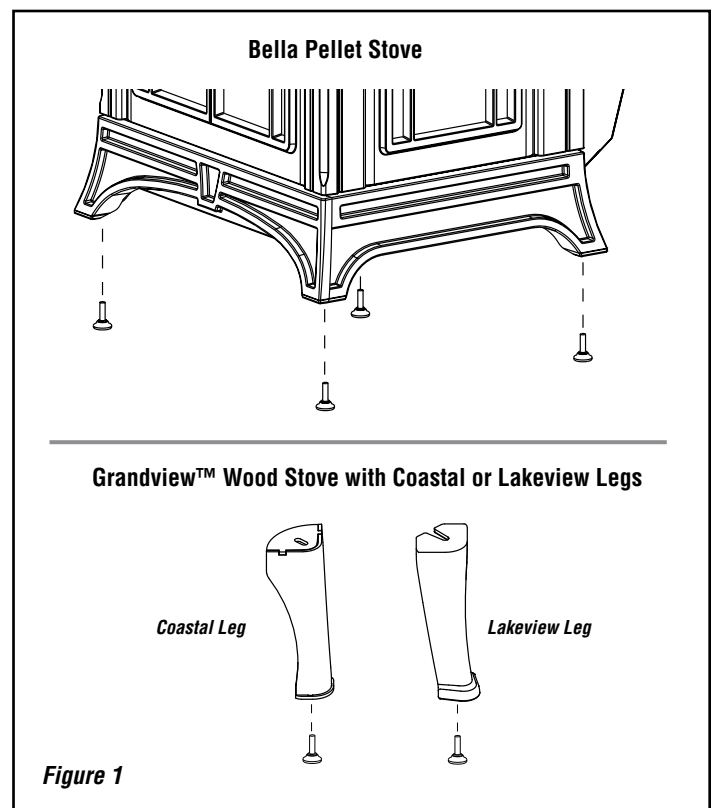

NOTE: DIAGRAMS & ILLUSTRATIONS ARE NOT TO SCALE.

Lennox Hearth Products reserves the right to make changes at any time, without notice, in design, materials, specifications, prices and the discontinuance of colors, styles and products. Consult your local distributor for fireplace code information.