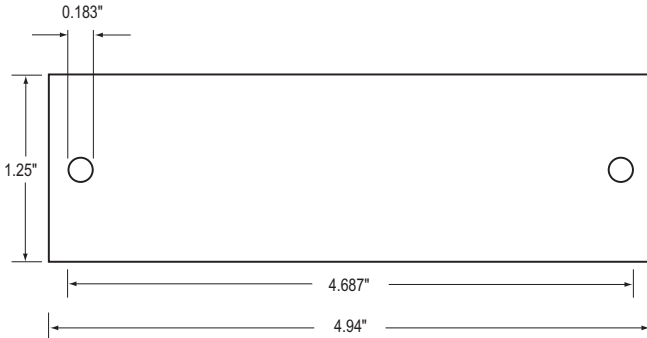

ELECTRONIC FILES

For CAD files, Typical specs, or Dimensional Line Art. (.DXF, .DWG, MS-DOS.eps or .TXT), visit www.leviton.com.

5F100-xxx

LOADED FIBER ADAPTER PLATES	
Description	Part No.
6-Pack QuickPort Connector	5F100-6QP
Blank, metal	5F100-BLK
Blank, plastic	5F100-BPP
6-Pack ST MM, (6-fiber) phos. bronze sleeve	5F100-1ST
6-Pack ST SM, (6-fiber) zirconia ceramic sleeve	5F100-6ZT
8-Pack ST MM, (8-fiber) phos. bronze sleeve	5F100-8ST
8-Pack ST SM, (8-fiber) zirconia ceramic sleeve	5F100-8ZT
3-Pack Duplex SC MM, (6-fiber) beige, phos. bronze sleeve	5F100-3BC
3-Pack Duplex SC SM, (6-fiber) blue, phos. bronze sleeve	5F100-3SC
3-Pack Duplex SC SM, (6-fiber) green, zirconia ceramic sleeve	5F100-3CA
3-Pack Duplex SC SM, (6-fiber) blue, zirconia ceramic sleeve	5F100-3ZC
3-Pack Duplex SC MM Laser Optimized, (6-fiber) aqua, zirconia ceramic sleeve	5F100-3AC
6-Pack Duplex SC MM, (12-fiber) beige, phos. bronze sleeve	5F100-6BC
6-Pack Duplex SC MM, (12-fiber) aqua, zirconia ceramic sleeve	5F100-6AC
6-Pack Duplex SC SM, (12-fiber) blue, phos. bronze sleeve	5F100-CSC
6-Pack Duplex SC SM, (12-fiber) blue, zirconia ceramic sleeve	5F100-6ZC
6-Pack Duplex SC SM, (12-fiber) green, zirconia ceramic sleeve	5F100-6CA
6-Pack MT-RJ MM, (12-fiber) beige, dual-polarity	5F100-6MC
12-Pack MT-RJ MM, (24-fiber) beige, dual polarity	5F100-12M
6-Pack Duplex LC MM, (12-fiber) beige, phos. bronze sleeve	5F100-12P
6-Pack Duplex LC MM, (12-fiber) aqua, zirconia ceramic sleeve	5F100-12A
6-Pack Duplex LC SM, (12-fiber) blue, zirconia ceramic sleeve	5F100-12Z
6-Pack Duplex LC SM, (12-fiber), green, zirconia ceramic sleeve	5F100-12V
6-Pack Quad LC MM, (24-fiber) beige, phos. bronze sleeve	5F100-24P
6-Pack Quad LC MM, (24-fiber) Laser Optimized, aqua, zirconia ceramic sleeve	5F100-24A
6-Pack Quad LC SM (24-fiber) blue, zirconia ceramic sleeve	5F100-24Z
6-Pack MTP MM (72-fiber), black	5F100-6MP