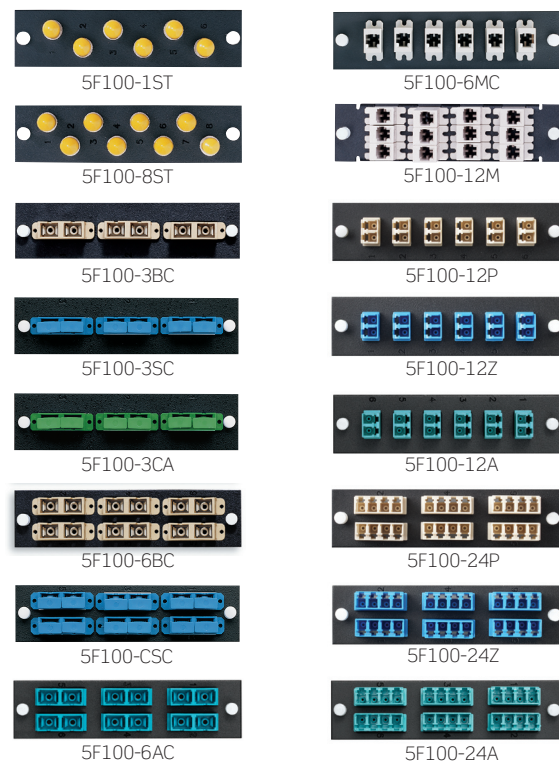

Opt-X® Adapter Plates

APPLICATION

These plates fit perfectly onto Leviton's line of fiber wall- or rack-mount Opt-X enclosures and Leviton's multimedia adapter bracket. Opt-X Adapter Plates are available in ST®, SC, LC, MT-RJ, MTP, and QuickPort® snap-in connector styles.

SPECIFICATION

The fiber optic rack-/wall-mount Opt-X adapter plate shall provide 6, 8, 12, or 24 fibers for ST, SC, LC, MT-RJ, MTP, and Quick-Port® connectors. The adapter plates shall be compliant with TIA/EIA-568-B. The Adapter Plates shall accommodate SC, ST, LC, MT-RJ, MTP, and QuickPort adapters. The metal mounting plates shall be made of 16 gauge steel, powder coated black.

FEATURES

- Offers flexibility in adding or changing connector style
- Adapter Plates feature multiple style adapters
- Captive push/pull fasteners allow for quick tool-less installation
- 3-, 6-, and 12-pack plates available
- Adapter Plates are compatible with:
 - Opt-X Ultra
 - Opt-X 1000 (Wall & Rack-Mount)
 - Opt-X 500
 - Opt-X 250

DESIGN CONSIDERATIONS

- Arrange adapter plates to allow for future growth
- Adapter plates available in ST, LC, SC, MT-RJ, MTP and QuickPort styles
- Using Opt-X style adapter plates allows use of up to 12 plates (even Quad LCs) in a 3RU enclosure
- Phosphor bronze sleeve typically used on multimode applications
- Zirconia ceramic sleeve typically used on 50/125µm laser optimized multimode and single-mode applications