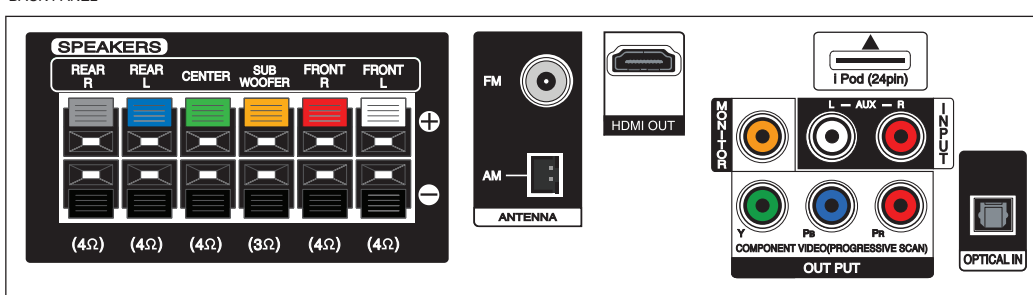

TECHNICAL SPECIFICATIONS

AMPLIFIER/SPEAKER

Output Power - Front	155W x 2*
Output Power - Center	155W*
Output Power - Rear	155W x 2*
Output Power - Subwoofer	225W**
Front Speaker Type	Satellite
Center Speaker Type	Tabletop
Rear Speaker Types	Satellite
Subwoofer Speaker Type	Standard

AUDIO/VIDEO PLAYBACK FORMATS

Disc Capacity	1
DVD (NTSC)	•
DVD-R	•
DVD-RW	•
DVD+R	•
DVD+RW	•
CD-R/RW	•
MP3 Audio	•
WMA Audio	•
DivX Video	•
MPEG4 Video	•

GRAPHIC USER INTERFACE

Language	English

AUDIO CAPABILITIES

XTS Pro (eXtreme True Sound Pro)	•
VSM (Virtual Sound Matrix)	•
DTS Decoding	•
Dolby Digital 5.1 Channel Decoding	•
Dolby Prologic II	•
Dolby Digital 2 Channel Down Mix	•
DRC (Dynamic Range Control)	•

USB MEDIA HOST/PLUS PLAYBACK

JPEG	•
MPEG4	•
WMA	•
DivX	•
MP3	•
MP3 VBR	•

DVD PLAYBACK FEATURES

Chapter Skip (REW/FWD)	•
Search/Slow/Step Skip for Rew and Fwd	•
1.5X Playback with Audio/Video	•
Resume	•

CD PLAYBACK FEATURES

Programmable Play	•
Repeat Play	•
Number of Programmable Tracks	300

TUNER

Audio Tuner Band	FM/AM
FM Tuner Range (100kHz)	87.50 ~ 108.00 MHz
AM Tuner Range (10kHz)	522 ~ 1620kHz
Radio Tuner Presets	50

FRONT PANEL INPUTS/OUTPUTS

USB (A) Port	•
Mini Stereo Jack Input (3.5mm) for Portable Audio	•

REAR PANEL INPUTS/OUTPUTS

Optical Digital Audio In	•
Audio (L/R) In	•
HDMI Out	•
Component Video Out	•
Composite Video Out	•
FM Antenna Input	•
AM Antenna Input	•
USB (A) Port	•
Speaker Output Type/Number	Push-in/5
Subwoofer Output Type/Number	Push-in/1
LG Made for iPod® Connector Port	•

SUPPLIED ACCESSORIES

Remote Control Type	Universal
Video Cable (RCA Type)	•
LG Made for iPod® Connector Cable	Made for iPod® Cable & Stand
Battery (Size)	AA (2)
User's Guide	•
Warranty Card	•
Customer Registration Card	•
FM Antenna	•
AM Antenna	•

SPECIFICATIONS