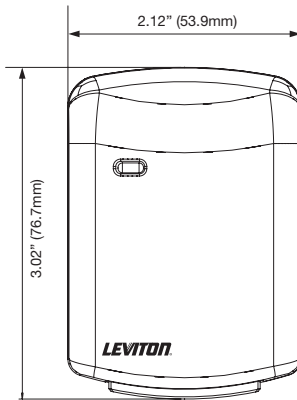

Product Specifications

Vizia RF™ Plug-in Serial Interface Module

SPECIFICATIONS

Temperature

Operating: 0°C to 55°C

Non-Operating: -10°C to 85°C

Relative Humidity

20% to 90% (non-condensing)

Indoor use only

DIMENSIONAL DRAWINGS

Cat. No. RZCOP-1LW

AGENCY STANDARDS & COMPLIANCE

- UL Listed (File #E66800)
- CSA Certified (File #152105)
- NOM Certified (#057)
- Complies with FCC Part 15, Class B
- Z-Wave Certified

INSTALLATION CONSIDERATIONS

A Z-Wave enabled device must be within 75 feet of another Z-Wave enabled device to participate in a Z-Wave wireless mesh network. Any one plug-in can update no more than five Controller devices.

For ASCII interface code document visit www.viziarf.com/documents

WARRANTY INFORMATION

Five-year limited product warranty

ORDERING INFORMATION

Cat. No.	Description
RZCOP-1LW	Vizia RF Plug-In Serial Interface Module -White Only

Z-Wave is a registered trademark of Zensys® Corporation
HAI is a registered trademark of Home Automation, Inc.

Leviton Manufacturing Co., Inc. 59-25 Little Neck Parkway, Little Neck NY 11362-2591
Customer Service: 1-800-323-8920 • FAX: 1-800-832-9538 • Tech Line: 1-800-824-3005

Leviton Manufacturing of Canada, Ltd. 165 Hymus Boulevard, Pointe Claire, Quebec H9R 1E9
Customer Service: 1-800-469-7890 • FAX: 1-800-563-1853

Leviton S. de R.L. de C.V. Lago Tana 43 Mexico DF, Mexico CP 11290 Tel. (+52) 55-5082-1040 www.leviton.com.mx

NOTE: Features and specifications are subject to change.

© 2007 Leviton Manufacturing Co., Inc. All Rights Reserved Patents Pending.