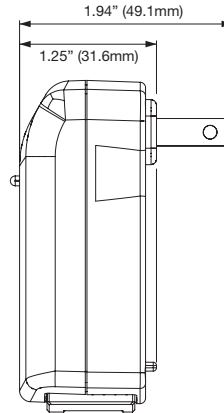

Product Specifications

Vizia RF™ Plug-in Serial Interface Module

SPECIFICATIONS

Temperature

Operating: 0°C to 55°C

Non-Operating: -10°C to 85°C

Relative Humidity

20% to 90% (non-condensing)

Indoor use only

DIMENSIONAL DRAWINGS

Cat. No. RZCOP-1LW

AGENCY STANDARDS & COMPLIANCE

- UL Listed (File #E66800)
- CSA Certified (File #152105)
- NOM Certified (#057)
- Complies with FCC Part 15, Class B
- Z-Wave Certified

INSTALLATION CONSIDERATIONS

A Z-Wave enabled device must be within 75 feet of another Z-Wave enabled device to participate in a Z-Wave wireless mesh network. Any one plug-in can update no more than five Controller devices.

For ASCII interface code document visit www.viziarf.com/documents

WARRANTY INFORMATION

Five-year limited product warranty

ORDERING INFORMATION

Cat. No.	Description
RZCOP-1LW	Vizia RF Plug-In Serial Interface Module -White Only

Z-Wave is a registered trademark of Zensys® Corporation
HAI is a registered trademark of Home Automation, Inc.

Leviton Manufacturing Co., Inc. 59-25 Little Neck Parkway, Little Neck NY 11362-2591
Customer Service: 1-800-323-8920 • FAX: 1-800-832-9538 • Tech Line: 1-800-824-3005

Leviton Manufacturing of Canada, Ltd. 165 Hymus Boulevard, Pointe Claire, Quebec H9R 1E9
Customer Service: 1-800-469-7890 • FAX: 1-800-563-1853

Leviton S. de R.L. de C.V. Lago Tana 43 Mexico DF, Mexico CP 11290 Tel. (+52) 55-5082-1040 www.leviton.com.mx

NOTE: Features and specifications are subject to change.

© 2007 Leviton Manufacturing Co., Inc. All Rights Reserved Patents Pending.