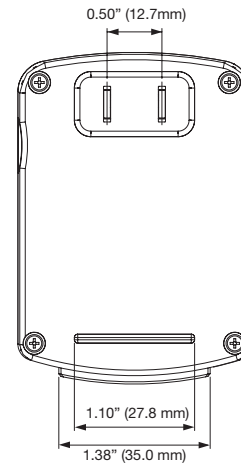

Product Specifications

Vizia RF™ Plug-in Serial Interface Module

SPECIFICATIONS

Temperature

Operating: 0°C to 55°C

Non-Operating: -10°C to 85°C

Relative Humidity

20% to 90% (non-condensing)

Indoor use only

DIMENSIONAL DRAWINGS

Cat. No. RZCOP-1LW

AGENCY STANDARDS & COMPLIANCE

- UL Listed (File #E66800)
- CSA Certified (File #152105)
- NOM Certified (#057)
- Complies with FCC Part 15, Class B
- Z-Wave Certified

INSTALLATION CONSIDERATIONS

A Z-Wave enabled device must be within 75 feet of another Z-Wave enabled device to participate in a Z-Wave wireless mesh network. Any one plug-in can update no more than five Controller devices.

For ASCII interface code document visit www.viziarf.com/documents

WARRANTY INFORMATION

Five-year limited product warranty

ORDERING INFORMATION

Cat. No.	Description
RZCOP-1LW	Vizia RF Plug-In Serial Interface Module -White Only

Z-Wave is a registered trademark of Zensys® Corporation
HAI is a registered trademark of Home Automation, Inc.

Leviton Manufacturing Co., Inc. 59-25 Little Neck Parkway, Little Neck NY 11362-2591
Customer Service: 1-800-323-8920 • FAX: 1-800-832-9538 • Tech Line: 1-800-824-3005

Leviton Manufacturing of Canada, Ltd. 165 Hymus Boulevard, Pointe Claire, Quebec H9R 1E9
Customer Service: 1-800-469-7890 • FAX: 1-800-563-1853

Leviton S. de R.L. de C.V. Lago Tana 43 Mexico DF, Mexico CP 11290 Tel. (+52) 55-5082-1040 www.leviton.com.mx

NOTE: Features and specifications are subject to change.

© 2007 Leviton Manufacturing Co., Inc. All Rights Reserved Patents Pending.