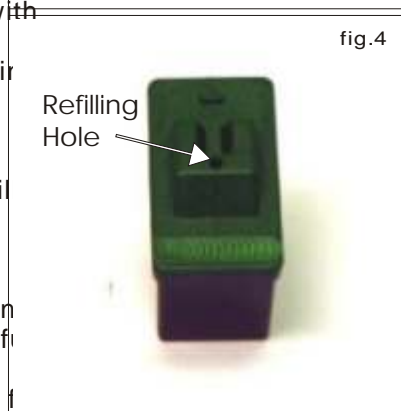

Black

fig.5

Refilling Hole