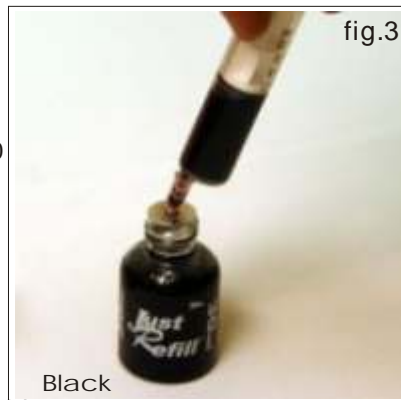

3. The filler hole is located on top of the cartridge. **(g.4)**

4. Insert the steel filling tube into the appropriate fill holes. **(g.5)**. Push down into centre of the sponge.

**IMPORTANT:** Cartridge contains a sponge and a slight resistant may be felt.

5. **SLOWLY** Inject ink. When ink overflows from filling hole or starts to leak from print heads cartridge is full. Stop injecting immediately

Blot printer heads with tissue before continuing to next colour

**IMPORTANT:** Clean syringe with water and dry before refilling next colour

6. After refilling replace label back over filling hole.

7. Leave the cartridge to stand overnight on non-absorbent surface this will ensure no leakage and give the ink time to fully saturate the sponge.

**IMPORTANT: DO NOT LEAVE ON TISSUE.**

8. Install cartridge and run a priming cycle.

**PLEASE NOTE:** The ink indicator level may need to be turned off. Check your HP instructions manual for details.

Download from [www.Somanuals.com](http://www.Somanuals.com). All Manuals Search And Download.