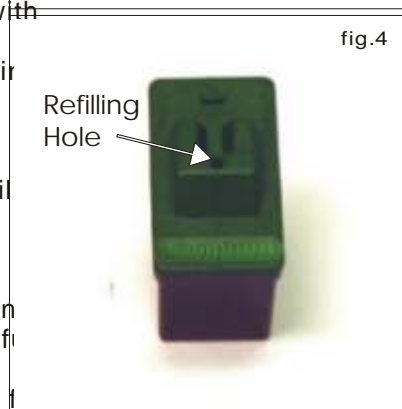

Black

fig.5

Refilling Hole