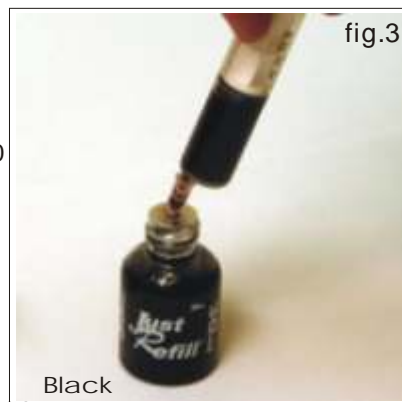

3. The filler hole is located on top of the cartridge. **(g.4)**

4. Insert the steel filling tube into the appropriate fill holes. **(g.5)**. Push down into centre of the sponge.

**IMPORTANT:** Cartridge contains a sponge and a slight resistant may be felt.

5. **SLOWLY** Inject ink. When ink overflows from filling hole or starts to leak from print heads cartridge is full. Stop injecting immediately

Blot printer heads with tissue before continuing to next colour

**IMPORTANT:** Clean syringe with water and dry before refilling next colour

6. After refilling replace label back over filling hole.

7. Leave the cartridge to stand overnight on non-absorbent surface this will ensure no leakage and give the ink time to fully saturate the sponge.

**IMPORTANT: DO NOT LEAVE ON TISSUE.**

8. Install cartridge and run a priming cycle.

**PLEASE NOTE:** The ink indicator level may need to be turned off. Check your HP instructions manual for details.

Download from [www.Somanuals.com](http://www.Somanuals.com). All Manuals Search And Download.