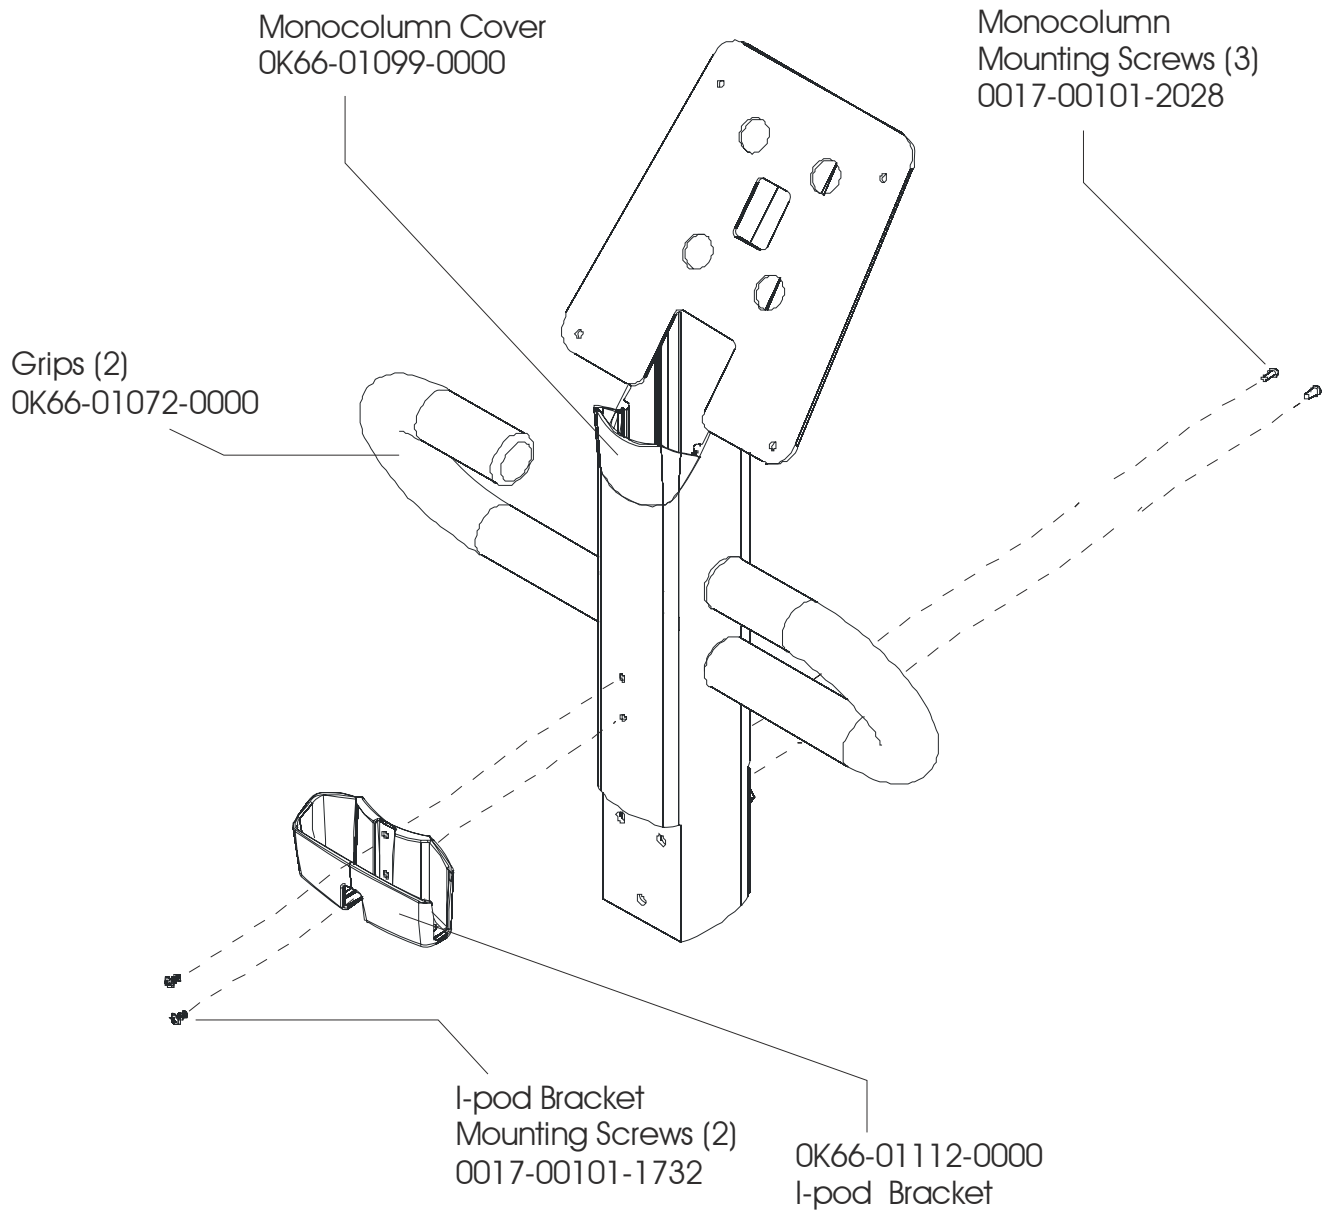

Monocolumn Assembly
AK66-00038-0000
(includes all components shown)