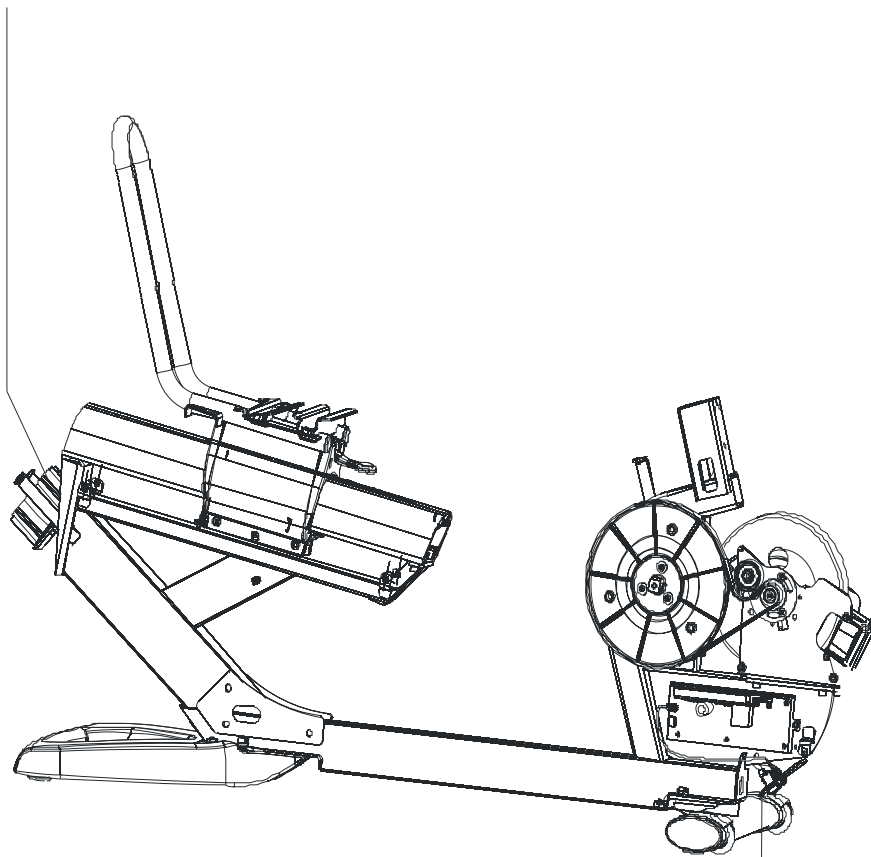

Monocolumn Assembly  
AK66-00038-0000  
(includes all components shown)

6V Battery  
0017-00003-0685  
Battery Mounting Screws (2)  
0017-00101-1796

Power/Coax Bracket  
AK66-00036-0000

\*Idler Assembly contents: