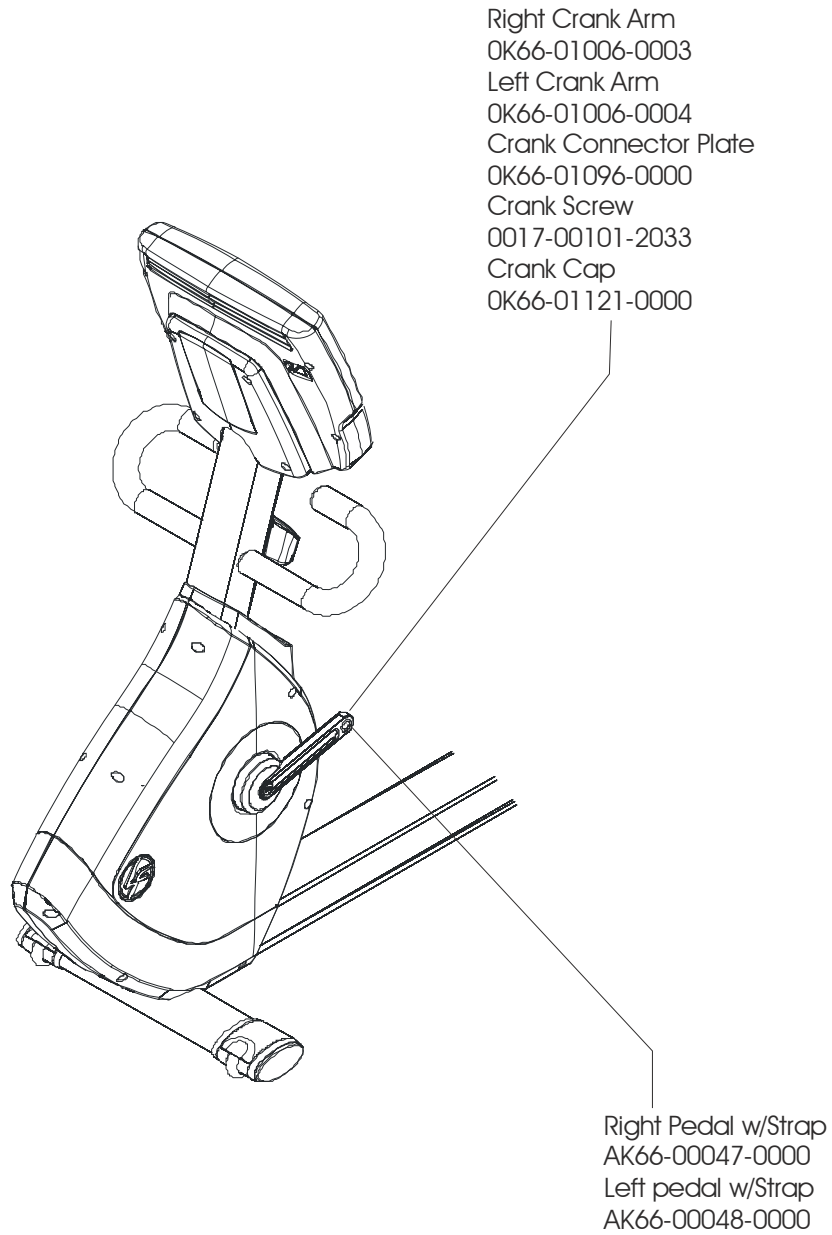

Description	Part No.
OPERATION MANUAL - (ENG)	OKCD-02001-0000
(For units equipped with 15" LCD consoles only)+36V POWER SUPPLY	0017-00003-1037
LINE CORD DOM 10A, 125V	0017-00003-0704
LINE CORD CONT 10A, 250V	0017-00003-0691
LINE CORD U.K. 10A	0017-00003-0889
LINE CORD AUSTRALIA	0017-00003-0918
LINE CORD CHINA 10A, 250V	0017-00003-1012
TOUCH UP PAINT: SPRAY CAN	0017-00008-0204
.5 OZ BOTTLE W/APPLICATOR	0017-00008-0205
.33 OZ PEN	0017-00008-0206
BRKT ASSY: POWER/COAX INPUT	AK66-00036-0000
ASSEMBLY CONSISTS OF:	
1) POWER COAX BRACKET	OK66-01063-0000
2) F-TYPE PANEL CONNECTOR	0017-00021-2846
3) RECEPTACLE PHONE JACK PANEL	0017-00021-2847
HARDWARE BAG	AK66-00079-0000

Monocolumn Assembly  
AK66-00038-0000  
(includes all components shown)

6V Battery  
0017-00003-0685  
Battery Mounting Screws (2)  
0017-00101-1796

Power/Coax Bracket  
AK66-00036-0000

\*Idler Assembly contents: