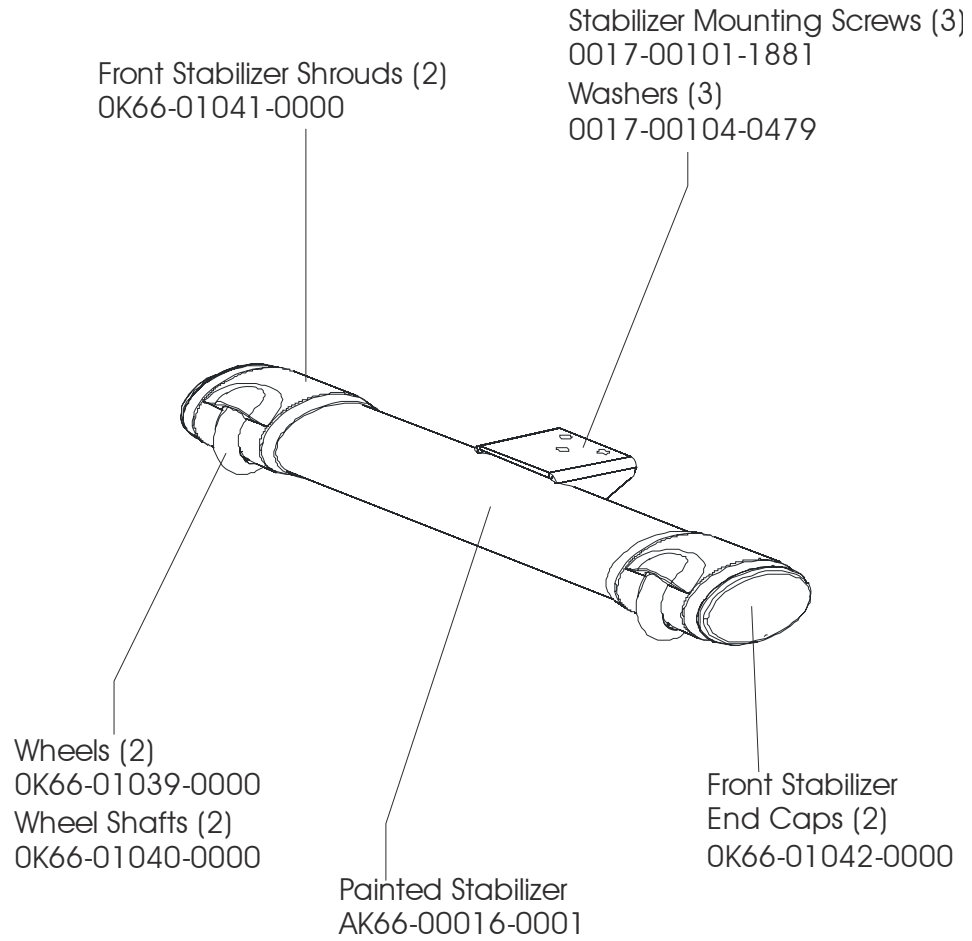

Description	Part No.
OPERATION MANUAL - (ENG)	OKCD-02001-0000
(For units equipped with 15" LCD consoles only)+36V POWER SUPPLY	0017-00003-1037
LINE CORD DOM 10A, 125V	0017-00003-0704
LINE CORD CONT 10A, 250V	0017-00003-0691
LINE CORD U.K. 10A	0017-00003-0889
LINE CORD AUSTRALIA	0017-00003-0918
LINE CORD CHINA 10A, 250V	0017-00003-1012
TOUCH UP PAINT: SPRAY CAN	0017-00008-0204
.5 OZ BOTTLE W/APPLICATOR	0017-00008-0205
.33 OZ PEN	0017-00008-0206
BRKT ASSY: POWER/COAX INPUT	AK66-00036-0000
ASSEMBLY CONSISTS OF:	
1) POWER COAX BRACKET	OK66-01063-0000
2) F-TYPE PANEL CONNECTOR	0017-00021-2846
3) RECEPTACLE PHONE JACK PANEL	0017-00021-2847
HARDWARE BAG	AK66-00079-0000

Model 95R-ALLXX-01 recumbent bike is available with either of these kits:

RECBNT-HANDLEBAR  
RECBNT-ARMREST

7-inch Inspire LCD console

15-inch Engage LCD console

Achieve LED console

Console Assemblies	
Description	Part No.
7-INCH LCD BIKE/CT CONSOLE	07DN-ALLXX-01
15-INCH LCD BIKE/CT CONSOLE DOM - NTSC	15DN-ALLXN-01
15-INCH LCD BIKE/CT CONSOLE INT - PAL	15DN-ALLXP-01
LED BIKE/CT CONSOLE - DOMESTIC	LEDN-DOMXX-01
LED BIKE/CT CONSOLE - INTERNATIONAL	LEDN-INTXX-01

Monocolumn Assembly  
AK66-00038-0000  
(includes all components shown)

6V Battery  
0017-00003-0685  
Battery Mounting Screws (2)  
0017-00101-1796

Power/Coax Bracket  
AK66-00036-0000

\*Idler Assembly contents: