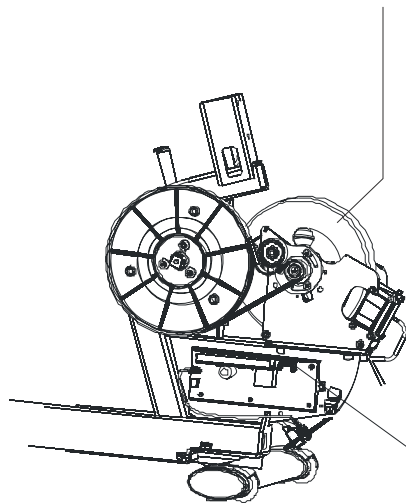

Generator/Brake
Pulley Assembly
AK66-00123-0000
Mounting Screws (4)
0017-00101-1920
Washers (4)
0017-00104-0469

Power PCB and Bracket
Assembly with Software
AK66-00100-0001
Mounting Screw
0017-00101-1986