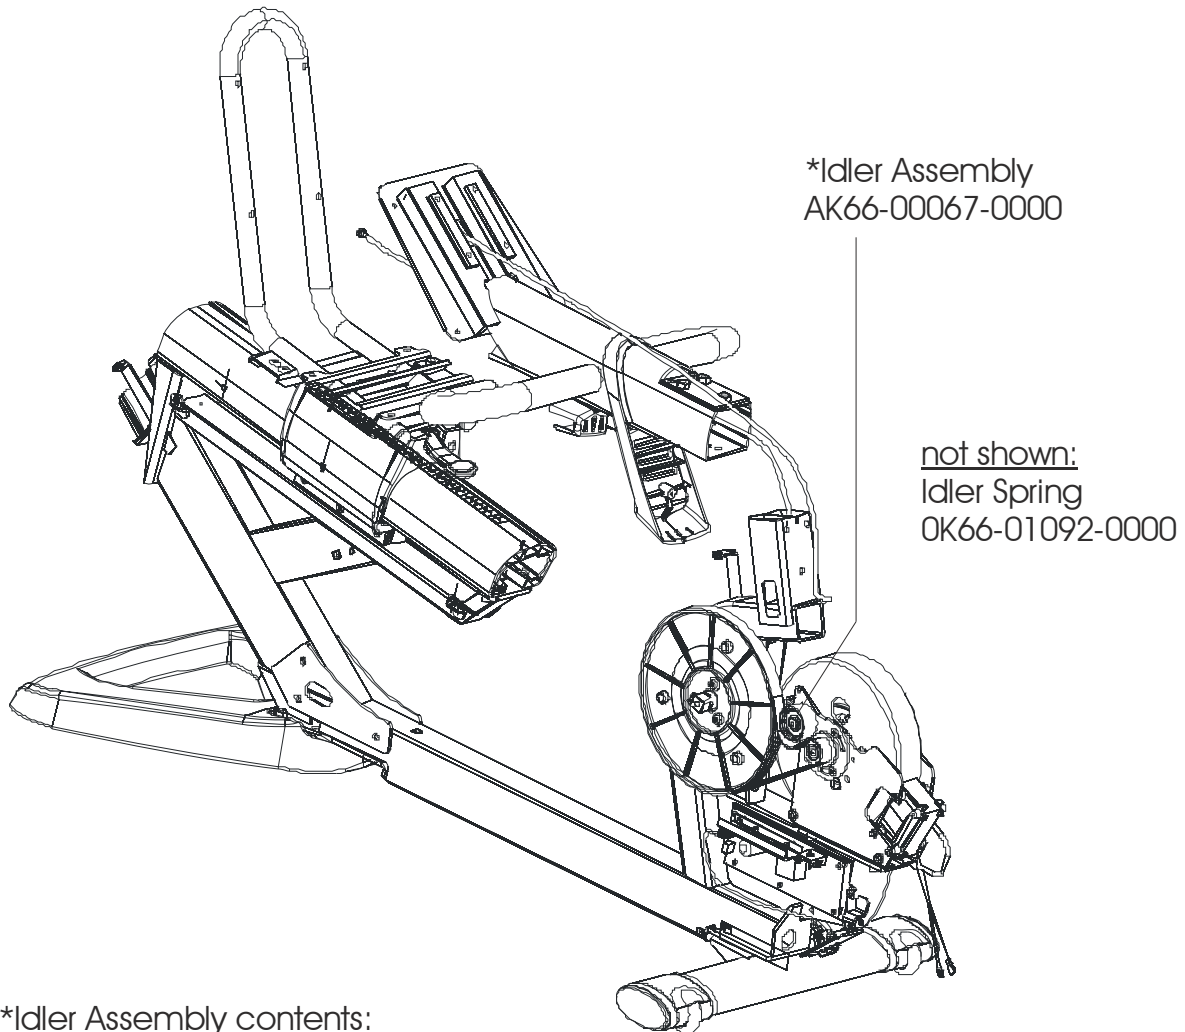

Monocolumn Assembly  
AK66-00038-0000  
(includes all components shown)

6V Battery  
0017-00003-0685  
Battery Mounting Screws (2)  
0017-00101-1796

Power/Coax Bracket  
AK66-00036-0000

\*Idler Assembly contents: