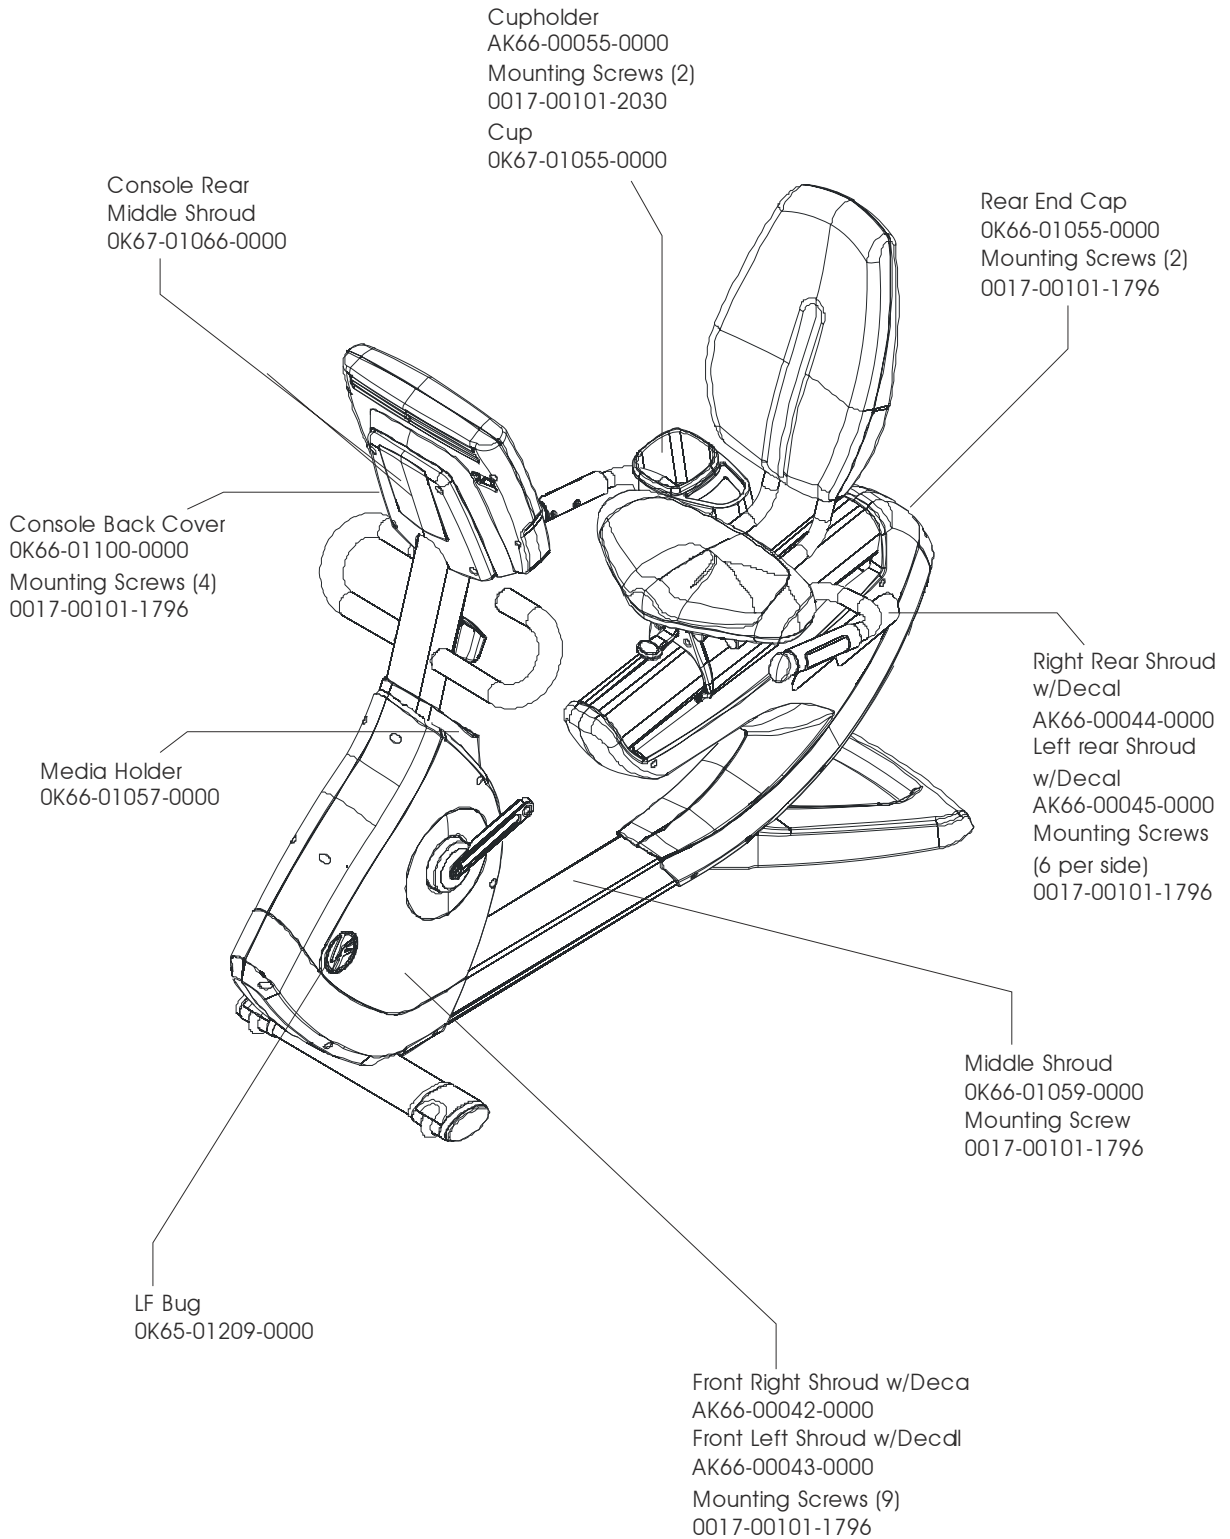

Description	Part No.
OPERATION MANUAL - (ENG)	OKCD-02001-0000
(For units equipped with 15" LCD consoles only)+36V POWER SUPPLY	0017-00003-1037
LINE CORD DOM 10A, 125V	0017-00003-0704
LINE CORD CONT 10A, 250V	0017-00003-0691
LINE CORD U.K. 10A	0017-00003-0889
LINE CORD AUSTRALIA	0017-00003-0918
LINE CORD CHINA 10A, 250V	0017-00003-1012
TOUCH UP PAINT: SPRAY CAN	0017-00008-0204
.5 OZ BOTTLE W/APPLICATOR	0017-00008-0205
.33 OZ PEN	0017-00008-0206
BRKT ASSY: POWER/COAX INPUT	AK66-00036-0000
ASSEMBLY CONSISTS OF:	
1) POWER COAX BRACKET	OK66-01063-0000
2) F-TYPE PANEL CONNECTOR	0017-00021-2846
3) RECEPTACLE PHONE JACK PANEL	0017-00021-2847
HARDWARE BAG	AK66-00079-0000

Model 95R-ALLXX-01 recumbent bike is available with either of these kits:

RECBNT-HANDLEBAR  
RECBNT-ARMREST

7-inch Inspire LCD console

15-inch Engage LCD console

Achieve LED console

Console Assemblies	
Description	Part No.
7-INCH LCD BIKE/CT CONSOLE	07DN-ALLXX-01
15-INCH LCD BIKE/CT CONSOLE DOM - NTSC	15DN-ALLXN-01
15-INCH LCD BIKE/CT CONSOLE INT - PAL	15DN-ALLXP-01
LED BIKE/CT CONSOLE - DOMESTIC	LEDN-DOMXX-01
LED BIKE/CT CONSOLE - INTERNATIONAL	LEDN-INTXX-01

Monocolumn Assembly  
AK66-00038-0000  
(includes all components shown)

6V Battery  
0017-00003-0685  
Battery Mounting Screws (2)  
0017-00101-1796

Power/Coax Bracket  
AK66-00036-0000

\*Idler Assembly contents: