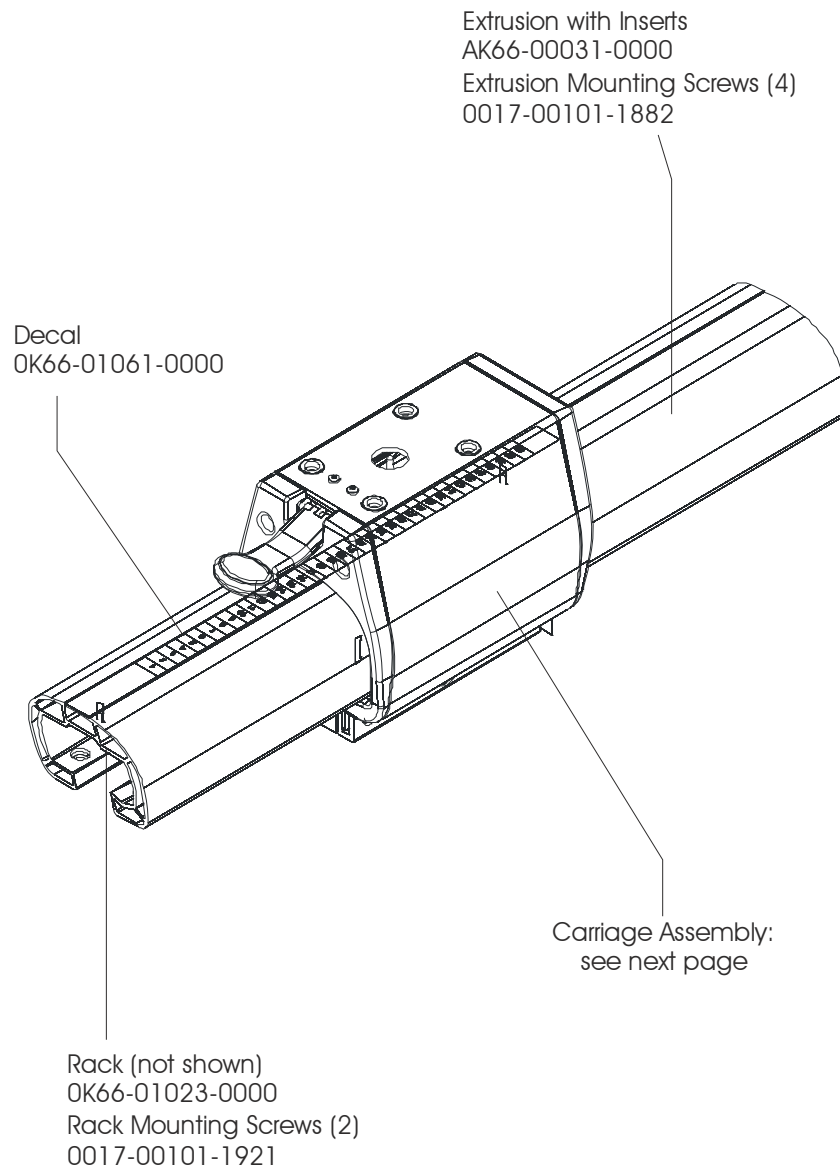

Monocolumn Assembly  
AK66-00038-0000  
(includes all components shown)

6V Battery  
0017-00003-0685  
Battery Mounting Screws (2)  
0017-00101-1796

Power/Coax Bracket  
AK66-00036-0000

\*Idler Assembly contents: