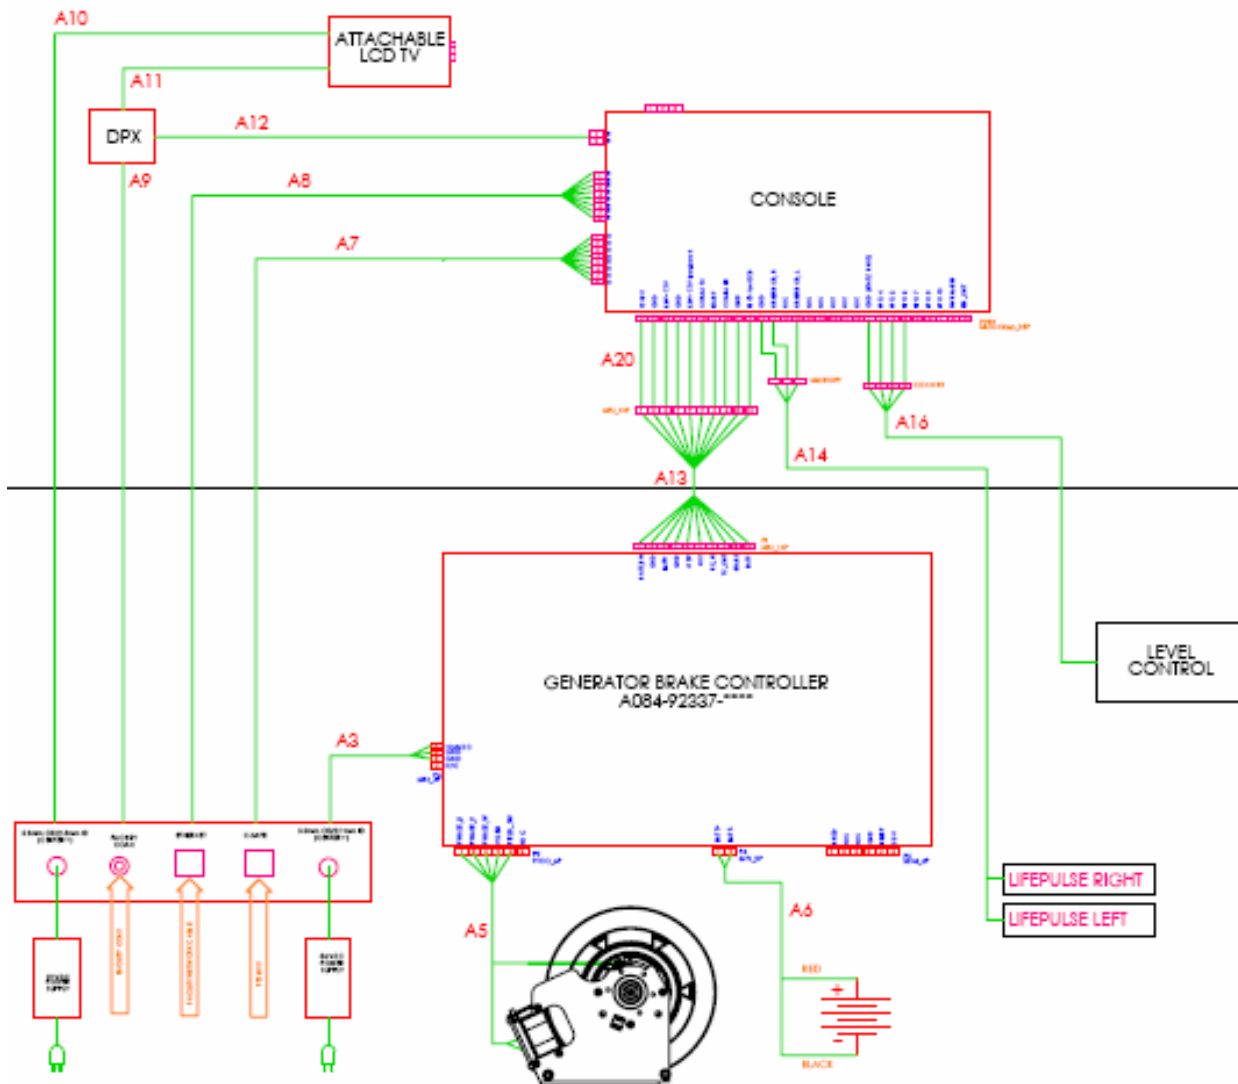

Power PCB and Bracket  
Assembly with Software  
AK66-00100-0001  
Mounting Screw  
0017-00101-1986

Crank-Hub/Bearing/Shaft Assembly  
AK66-00003-0000  
Crank Hub Mounting Screw  
0017-00101-1881  
Washers (3)  
0017-00104-0469

Crank Pulley  
OK66-01005-0000  
Pulley Mounting Screws (3)  
0017-00101-1891  
Washers (3)  
0017-00104-0468

Poly-V Belt  
0017-00009-0837

Cables	
Description	Part No.
ETHERNET CABLE ASSEMBLY (A8 - Phone jack connector)	AK32-00019-0001
COAX CABLE, 90" (A9)	AK32-00020-0001
POWER EXTENSION CABLE, 120" (A10 - External Power to TV)	AK32-00078-0001
SEAT ADJUSTMENT FLEX CABLE	AK66-00103-0000
LP/LC CABLE ASSEMBLY	AK66-00104-0000
CONSOLE/HANDLE BAR CABLE ASSEMBLY	AK66-00105-0000
BATTERY CABLE ASSEMBLY (A6 - Battery to GBC)	AK66-00109-0000
RECUMBENT CARRIAGE CABLE ASSEMBLY	AK66-00111-0000
CONSOLE UPRIGHT CABLE ASSEMBLY (CONSOLE TO GBC)	AK67-00106-0000
GENERATOR/BRAKE CABLE ASSEMBLY (A5 - Generator to GBC)	AK67-00107-0000
External power cable Assembly (A3 - External Power to console)	AK67-00108-0000