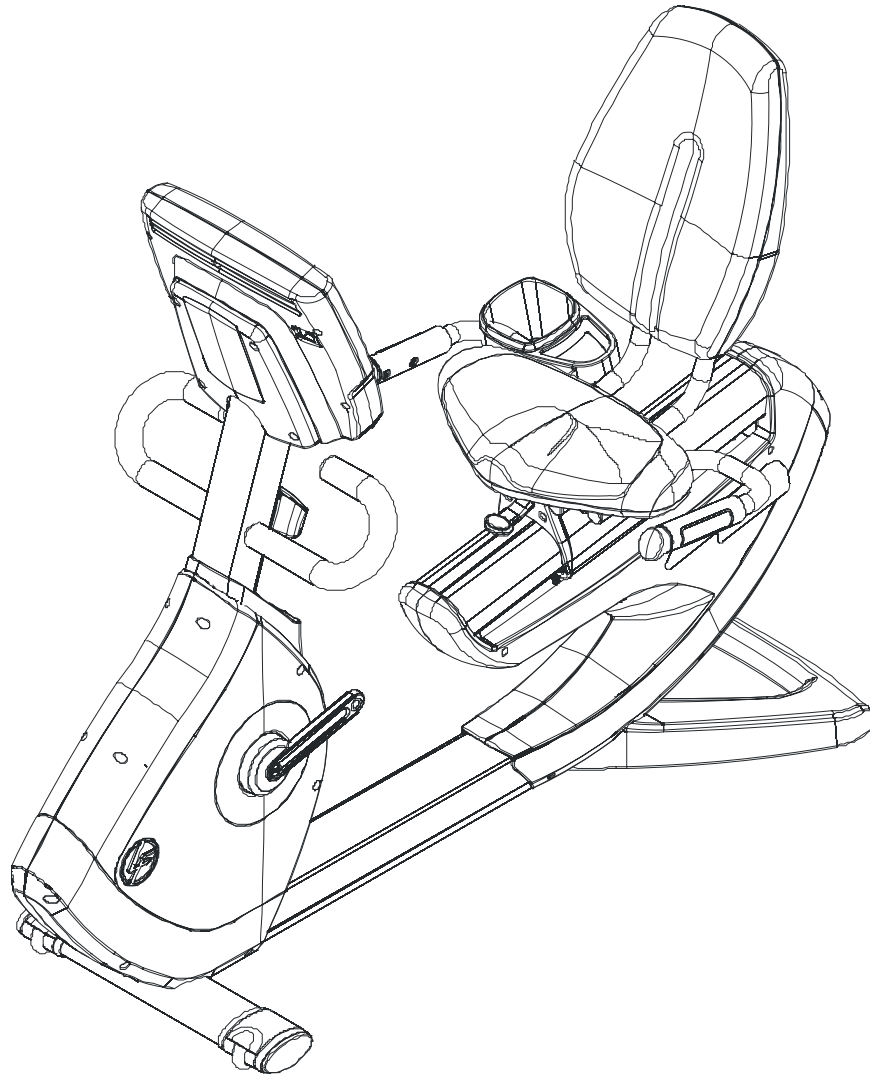

# LifeFitness

Elevation Recumbent Bikes  
(95R-ALLXX-01)

Customer Support Services  
**PARTS MANUAL** rev 17 Oct 2008

Miscellaneous .....	3
Consoles .....	4
Monocolumn and Console Support Bracket .....	5
Shrouds .....	6
Front Stabilizer Components .....	7
Seat Handle Components .....	8
Pedals and Cranks .....	9
Seat Pad, Back Pad, and Leg Levelers .....	10
Extrusion Assembly .....	11
Carriage Assembly .....	12
Battery and Power Bracket Assembly .....	13
Idler Assembly .....	14
Generator and GBC Assembly .....	15
Pulley, Bearing Housing, and Belt .....	16
Cables .....	17

Description	Part No.
OPERATION MANUAL - (ENG)	OKCD-02001-0000
(For units equipped with 15" LCD consoles only)+36V POWER SUPPLY	0017-00003-1037
LINE CORD DOM 10A, 125V	0017-00003-0704
LINE CORD CONT 10A, 250V	0017-00003-0691
LINE CORD U.K. 10A	0017-00003-0889
LINE CORD AUSTRALIA	0017-00003-0918
LINE CORD CHINA 10A, 250V	0017-00003-1012
TOUCH UP PAINT: SPRAY CAN	0017-00008-0204
.5 OZ BOTTLE W/APPLICATOR	0017-00008-0205
.33 OZ PEN	0017-00008-0206
BRKT ASSY: POWER/COAX INPUT	AK66-00036-0000
ASSEMBLY CONSISTS OF:	
1) POWER COAX BRACKET	OK66-01063-0000
2) F-TYPE PANEL CONNECTOR	0017-00021-2846
3) RECEPTACLE PHONE JACK PANEL	0017-00021-2847
HARDWARE BAG	AK66-00079-0000

Model 95R-ALLXX-01 recumbent bike is available with either of these kits:

RECBNT-HANDLEBAR  
RECBNT-ARMREST

7-inch Inspire LCD console

15-inch Engage LCD console

Achieve LED console

Console Assemblies	
Description	Part No.
7-INCH LCD BIKE/CT CONSOLE	07DN-ALLXX-01
15-INCH LCD BIKE/CT CONSOLE DOM - NTSC	15DN-ALLXN-01
15-INCH LCD BIKE/CT CONSOLE INT - PAL	15DN-ALLXP-01
LED BIKE/CT CONSOLE - DOMESTIC	LEDN-DOMXX-01
LED BIKE/CT CONSOLE - INTERNATIONAL	LEDN-INTXX-01