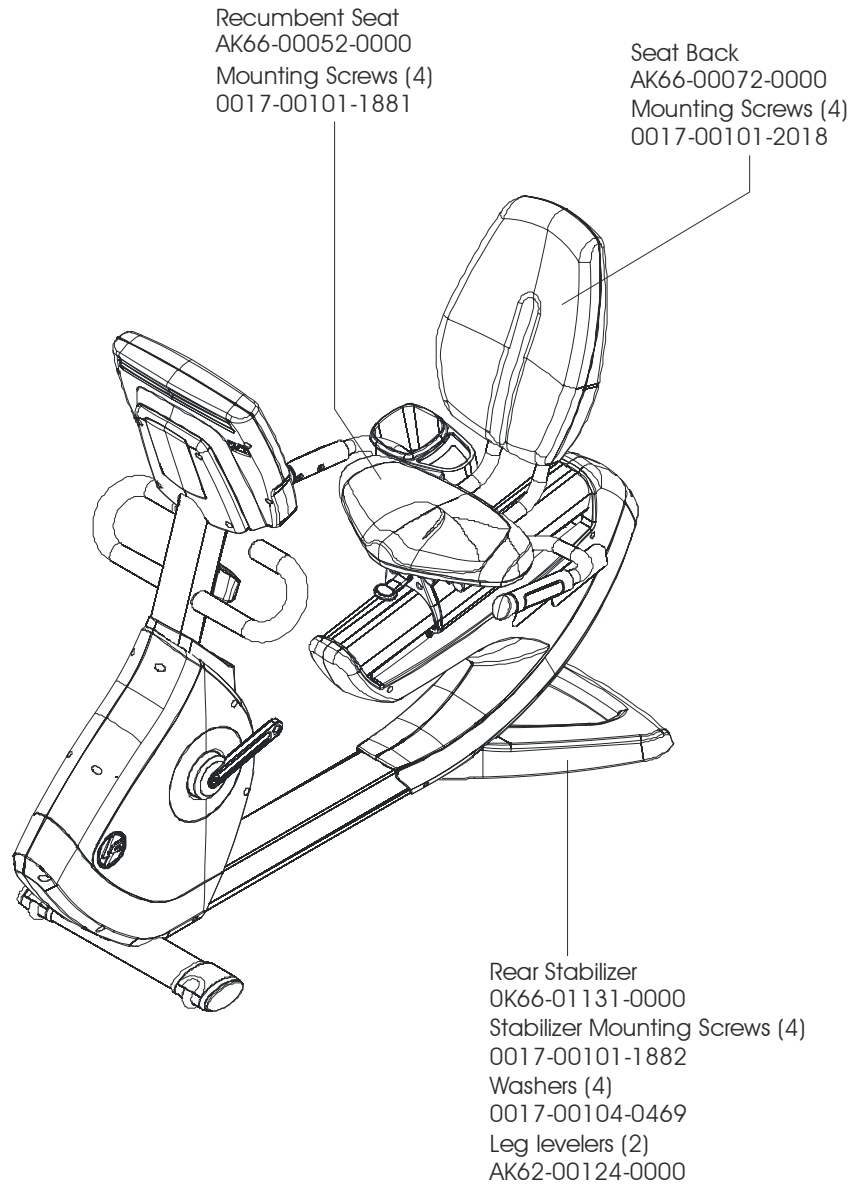

Description	Part No.
OPERATION MANUAL - (ENG)	OKCD-02001-0000
(For units equipped with 15" LCD consoles only)+36V POWER SUPPLY	0017-00003-1037
LINE CORD DOM 10A, 125V	0017-00003-0704
LINE CORD CONT 10A, 250V	0017-00003-0691
LINE CORD U.K. 10A	0017-00003-0889
LINE CORD AUSTRALIA	0017-00003-0918
LINE CORD CHINA 10A, 250V	0017-00003-1012
TOUCH UP PAINT: SPRAY CAN	0017-00008-0204
.5 OZ BOTTLE W/APPLICATOR	0017-00008-0205
.33 OZ PEN	0017-00008-0206
BRKT ASSY: POWER/COAX INPUT	AK66-00036-0000
ASSEMBLY CONSISTS OF:	
1) POWER COAX BRACKET	OK66-01063-0000
2) F-TYPE PANEL CONNECTOR	0017-00021-2846
3) RECEPTACLE PHONE JACK PANEL	0017-00021-2847
HARDWARE BAG	AK66-00079-0000

Monocolumn Assembly  
AK66-00038-0000  
(includes all components shown)

6V Battery  
0017-00003-0685  
Battery Mounting Screws (2)  
0017-00101-1796

Power/Coax Bracket  
AK66-00036-0000

\*Idler Assembly contents: