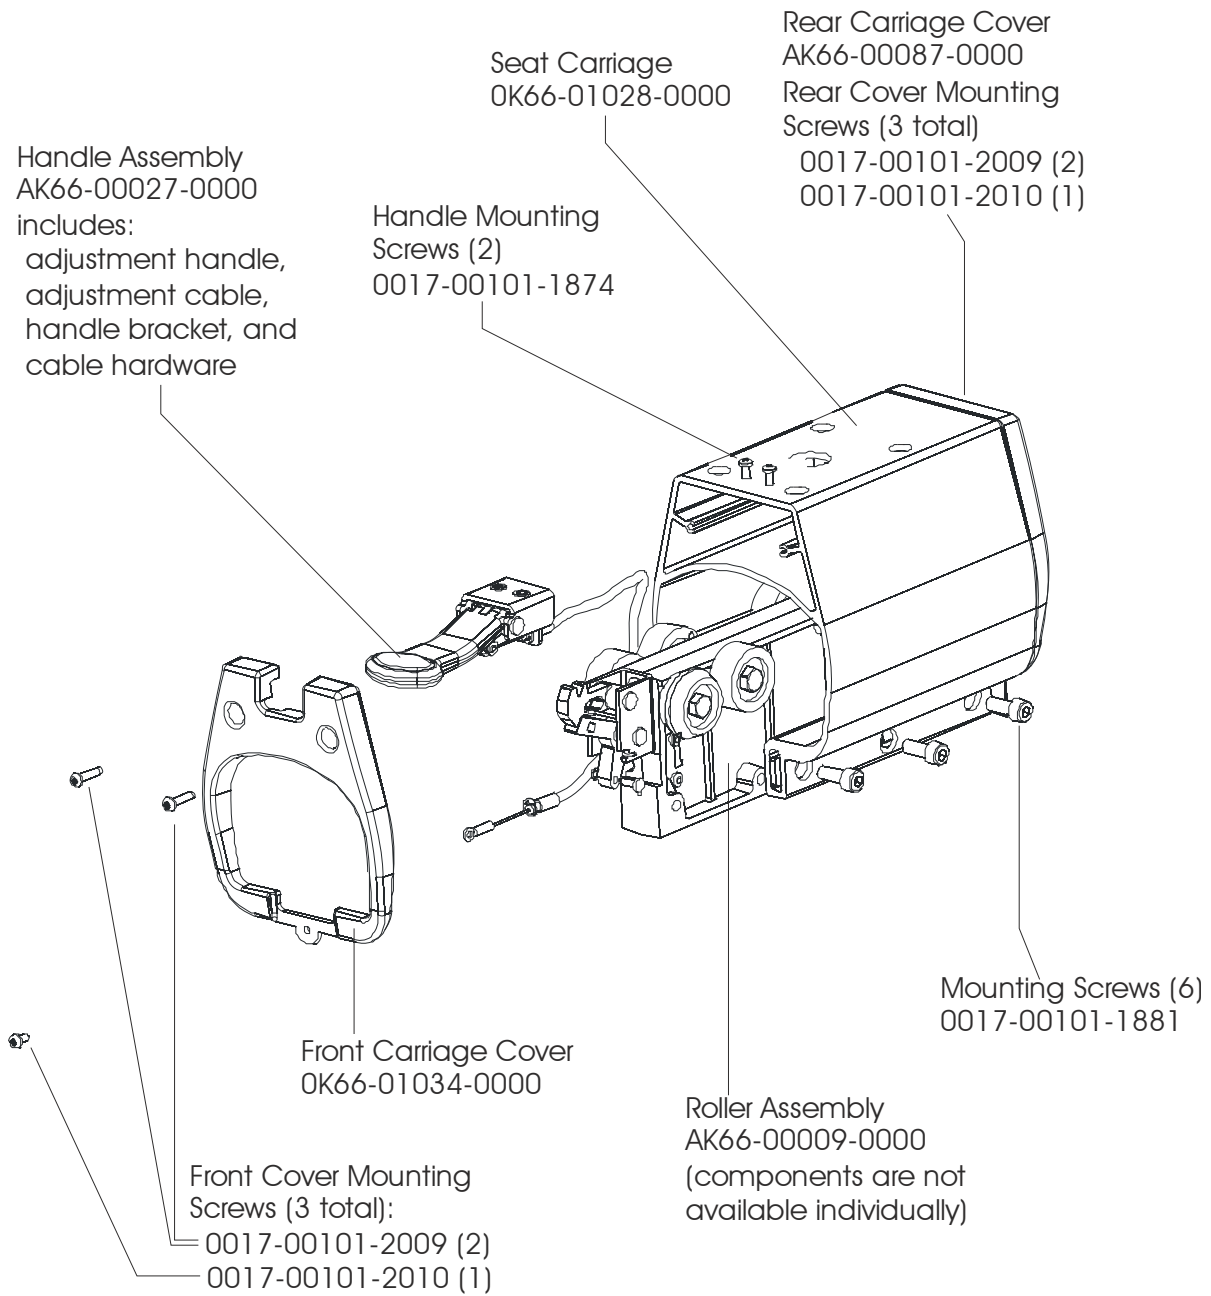

Description	Part No.
OPERATION MANUAL - (ENG)	OKCD-02001-0000
(For units equipped with 15" LCD consoles only)+36V POWER SUPPLY	0017-00003-1037
LINE CORD DOM 10A, 125V	0017-00003-0704
LINE CORD CONT 10A, 250V	0017-00003-0691
LINE CORD U.K. 10A	0017-00003-0889
LINE CORD AUSTRALIA	0017-00003-0918
LINE CORD CHINA 10A, 250V	0017-00003-1012
TOUCH UP PAINT: SPRAY CAN	0017-00008-0204
.5 OZ BOTTLE W/APPLICATOR	0017-00008-0205
.33 OZ PEN	0017-00008-0206
BRKT ASSY: POWER/COAX INPUT	AK66-00036-0000
ASSEMBLY CONSISTS OF:	
1) POWER COAX BRACKET	OK66-01063-0000
2) F-TYPE PANEL CONNECTOR	0017-00021-2846
3) RECEPTACLE PHONE JACK PANEL	0017-00021-2847
HARDWARE BAG	AK66-00079-0000

Monocolumn Assembly  
AK66-00038-0000  
(includes all components shown)

6V Battery  
0017-00003-0685  
Battery Mounting Screws (2)  
0017-00101-1796

Power/Coax Bracket  
AK66-00036-0000

\*Idler Assembly contents:

Idler Bracket (1)  
AK66-00122-0000

Idler Bearing (1)  
AK66-00066-0000

Nut (1)  
0017-00103-0338

Generator/Brake  
Pulley Assembly  
AK66-00123-0000  
Mounting Screws (4)  
0017-00101-1920  
Washers (4)  
0017-00104-0469

Crank Pulley  
OK66-01005-0000  
Pulley Mounting Screws (3)  
0017-00101-1891  
Washers (3)  
0017-00104-0468

Poly-V Belt  
0017-00009-0837

Cables	
Description	Part No.
ETHERNET CABLE ASSEMBLY (A8 - Phone jack connector)	AK32-00019-0001
COAX CABLE, 90" (A9)	AK32-00020-0001
POWER EXTENSION CABLE, 120" (A10 - External Power to TV)	AK32-00078-0001
SEAT ADJUSTMENT FLEX CABLE	AK66-00103-0000
LP/LC CABLE ASSEMBLY	AK66-00104-0000
CONSOLE/HANDLE BAR CABLE ASSEMBLY	AK66-00105-0000
BATTERY CABLE ASSEMBLY (A6 - Battery to GBC)	AK66-00109-0000
RECUMBENT CARRIAGE CABLE ASSEMBLY	AK66-00111-0000
CONSOLE UPRIGHT CABLE ASSEMBLY (CONSOLE TO GBC)	AK67-00106-0000
GENERATOR/BRAKE CABLE ASSEMBLY (A5 - Generator to GBC)	AK67-00107-0000
External power cable Assembly (A3 - External Power to console)	AK67-00108-0000