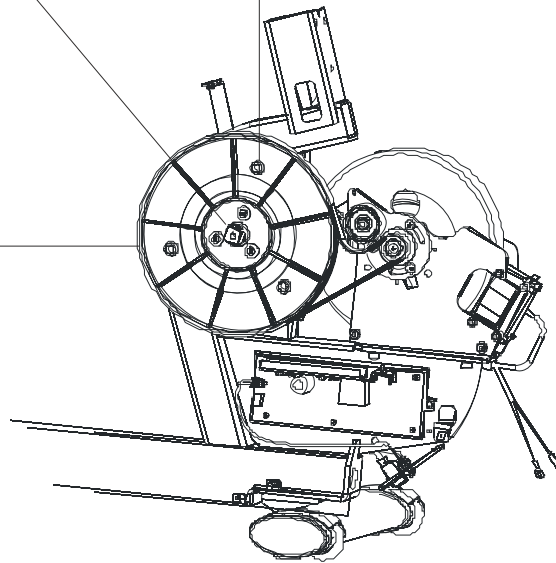

Crank Pulley  
OK66-01005-0000  
Pulley Mounting Screws (3)  
0017-00101-1891  
Washers (3)  
0017-00104-0468

Poly-V Belt  
0017-00009-0837

Cables	
Description	Part No.
ETHERNET CABLE ASSEMBLY (A8 - Phone jack connector)	AK32-00019-0001
COAX CABLE, 90" (A9)	AK32-00020-0001
POWER EXTENSION CABLE, 120" (A10 - External Power to TV)	AK32-00078-0001
SEAT ADJUSTMENT FLEX CABLE	AK66-00103-0000
LP/LC CABLE ASSEMBLY	AK66-00104-0000
CONSOLE/HANDLE BAR CABLE ASSEMBLY	AK66-00105-0000
BATTERY CABLE ASSEMBLY (A6 - Battery to GBC)	AK66-00109-0000
RECUMBENT CARRIAGE CABLE ASSEMBLY	AK66-00111-0000
CONSOLE UPRIGHT CABLE ASSEMBLY (CONSOLE TO GBC)	AK67-00106-0000
GENERATOR/BRAKE CABLE ASSEMBLY (A5 - Generator to GBC)	AK67-00107-0000
External power cable Assembly (A3 - External Power to console)	AK67-00108-0000