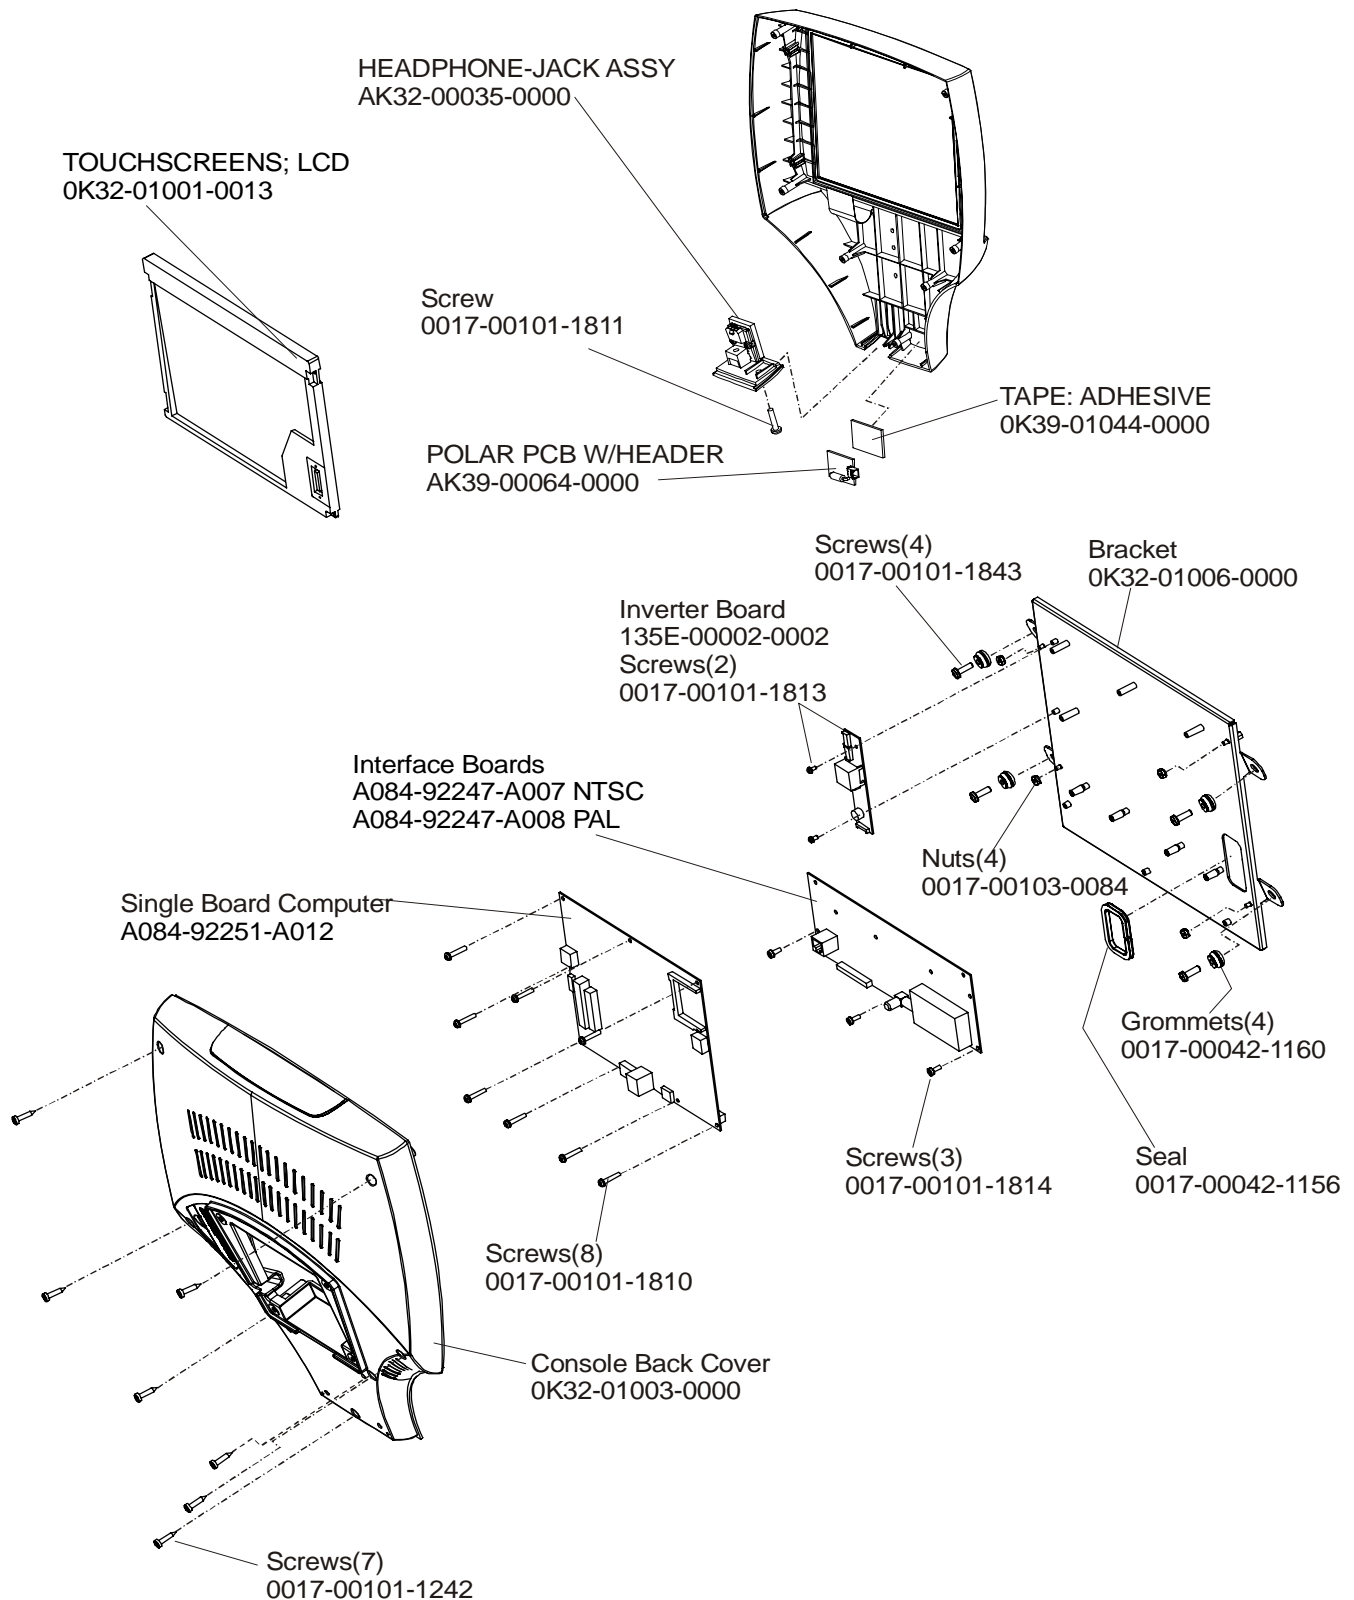

ARCTIC SILVER 95RE

Console and Related Components

95RE-0XXX-04
S/N 100000-UP