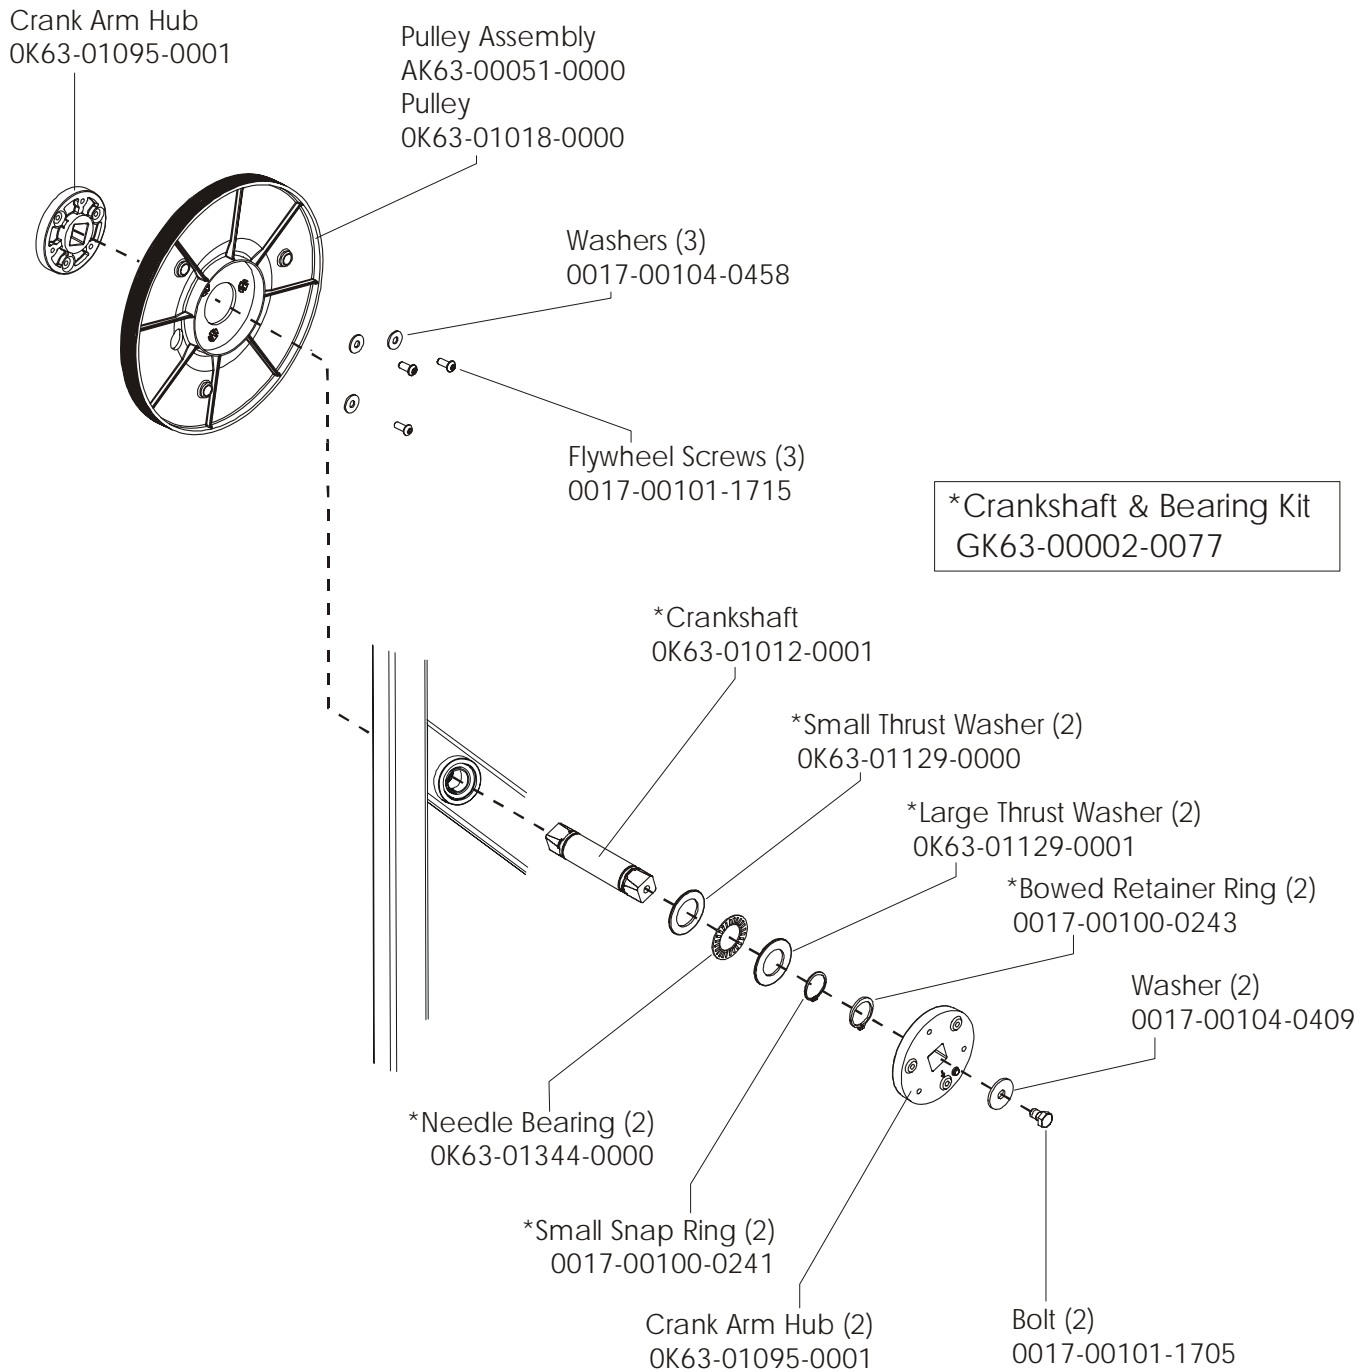

ARCTIC SILVER 95RE

Console and Related Components

95RE-0XXX-04
S/N 100000-UP

ARCTIC SILVER 95RE
Shrouds, End cap and Pedals

95RE-0XXX-04
S/N 100000-UP

ARCTIC SILVER 95RE
Power Control Board

95RE-0XXX-04
S/N 100000-UP

Assembly Number - AK39-00092-0000

ARCTIC SILVER 95RE
Alternator w/pulley Assembly

95RE-0XXX-04
S/N 100000-UP

Assembly Number – AK63-00093-0000

ARCTIC SILVER 95RE

Crank Shaft and Bearing Assembly

95RE-0XXX-04
S/N 100000-UP

ARCTIC SILVER 95RE
Intermediate Shaft and Bearing Assembly

95RE-0XXX-04
S/N 100000-UP

Clutch Assembly
AK63-00026-0000
(not included in kit)

Magnet
118E-00001-0124
(not included in kit)

Idler Bracket Assembly – AK63-00021-0000