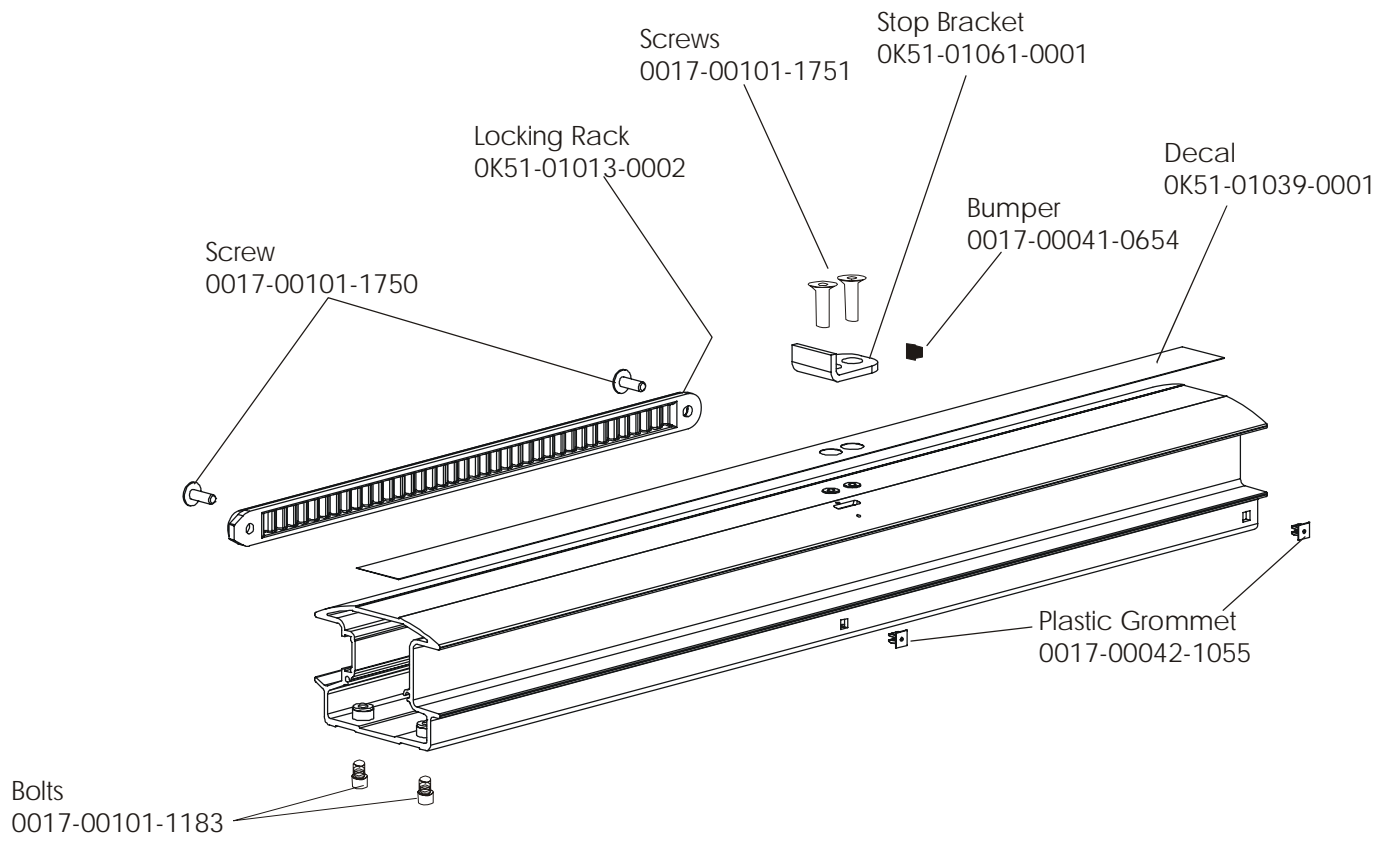

ARCTIC SILVER 95RE
Extrusion Assembly. – AK39-00027-0005

95RE-0XXX-04
S/N 100000-UP