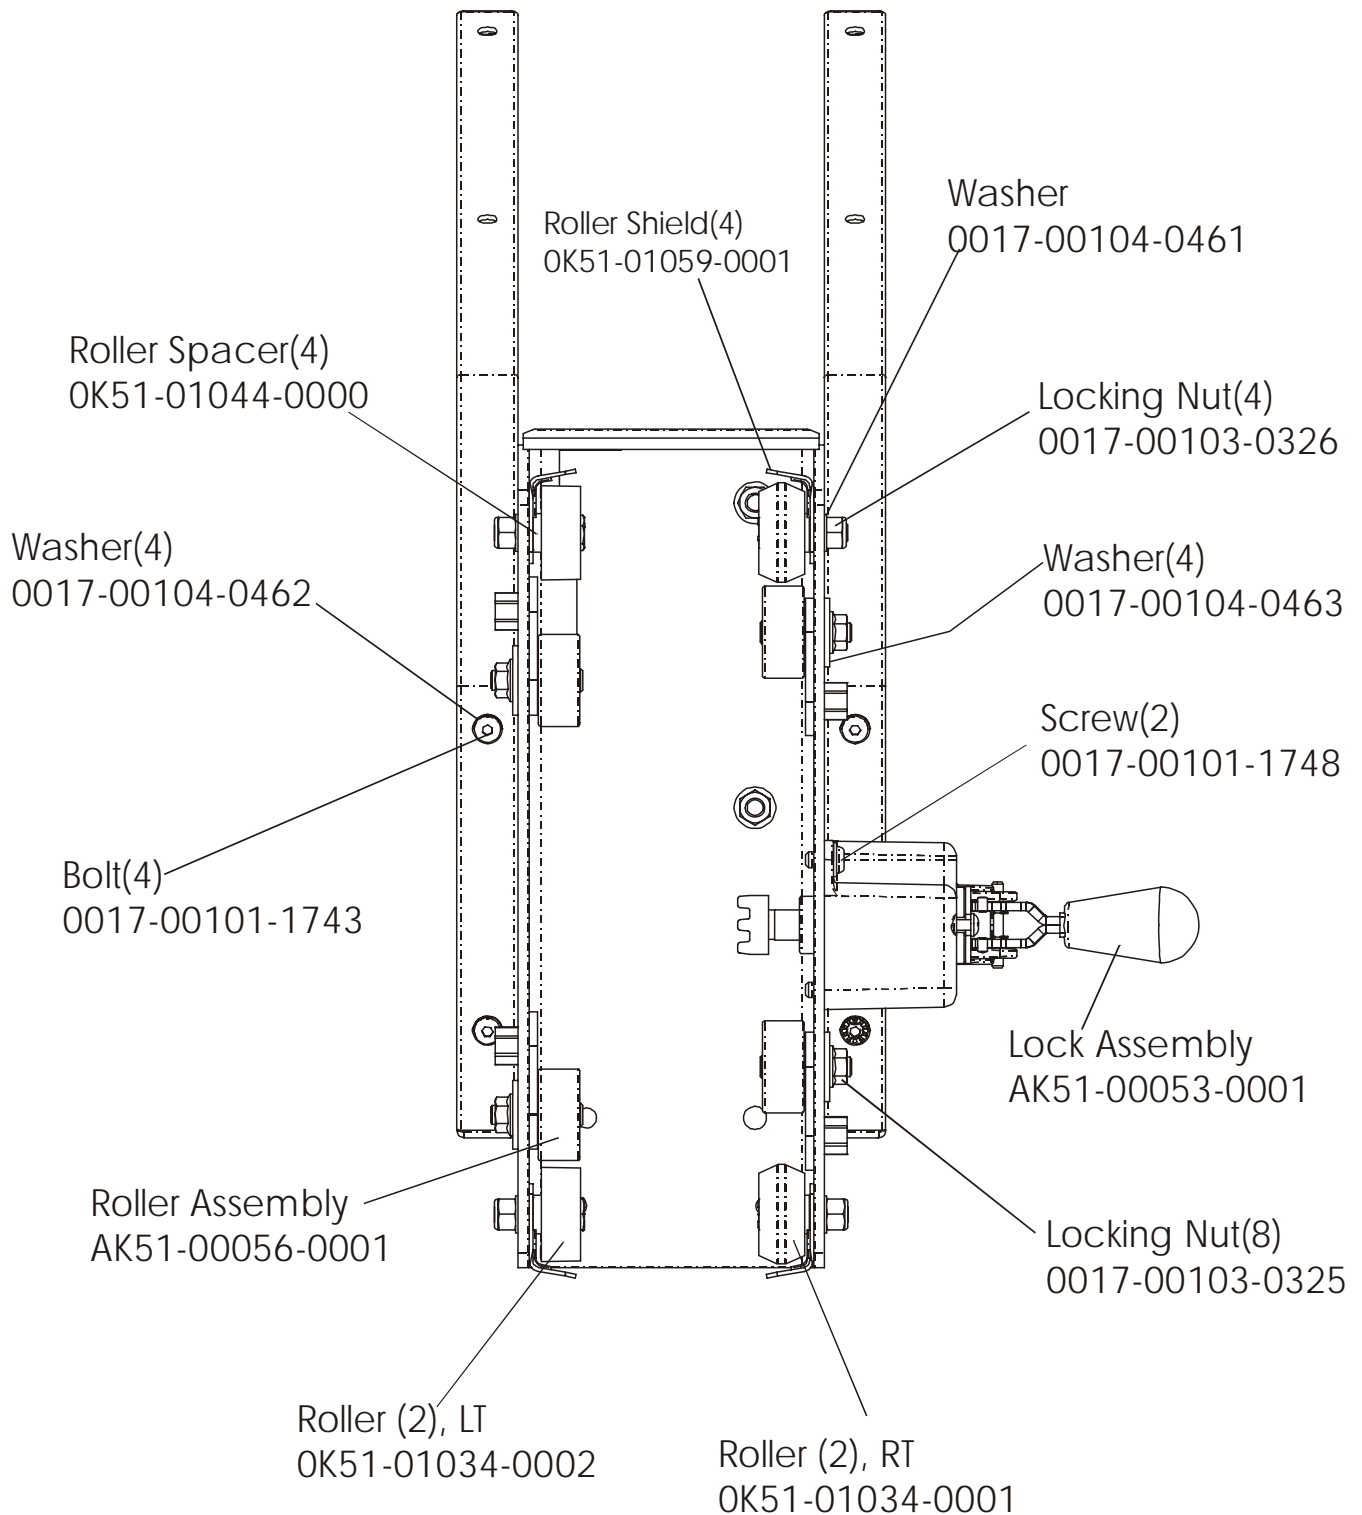

ARCTIC SILVER 95RE

Seat Assembly

95RE-0XXX-04
S/N 100000-UP

ARCTIC SILVER 95RE
Seat Assembly - Bottom

95RE-0XXX-04
S/N 100000-UP

ARCTIC SILVER 95RE
Seat Frame Assembly

95RE-0XXX-04
S/N 100000-UP

ARCTIC SILVER 95RE
Seat Pads and Accessory Tray