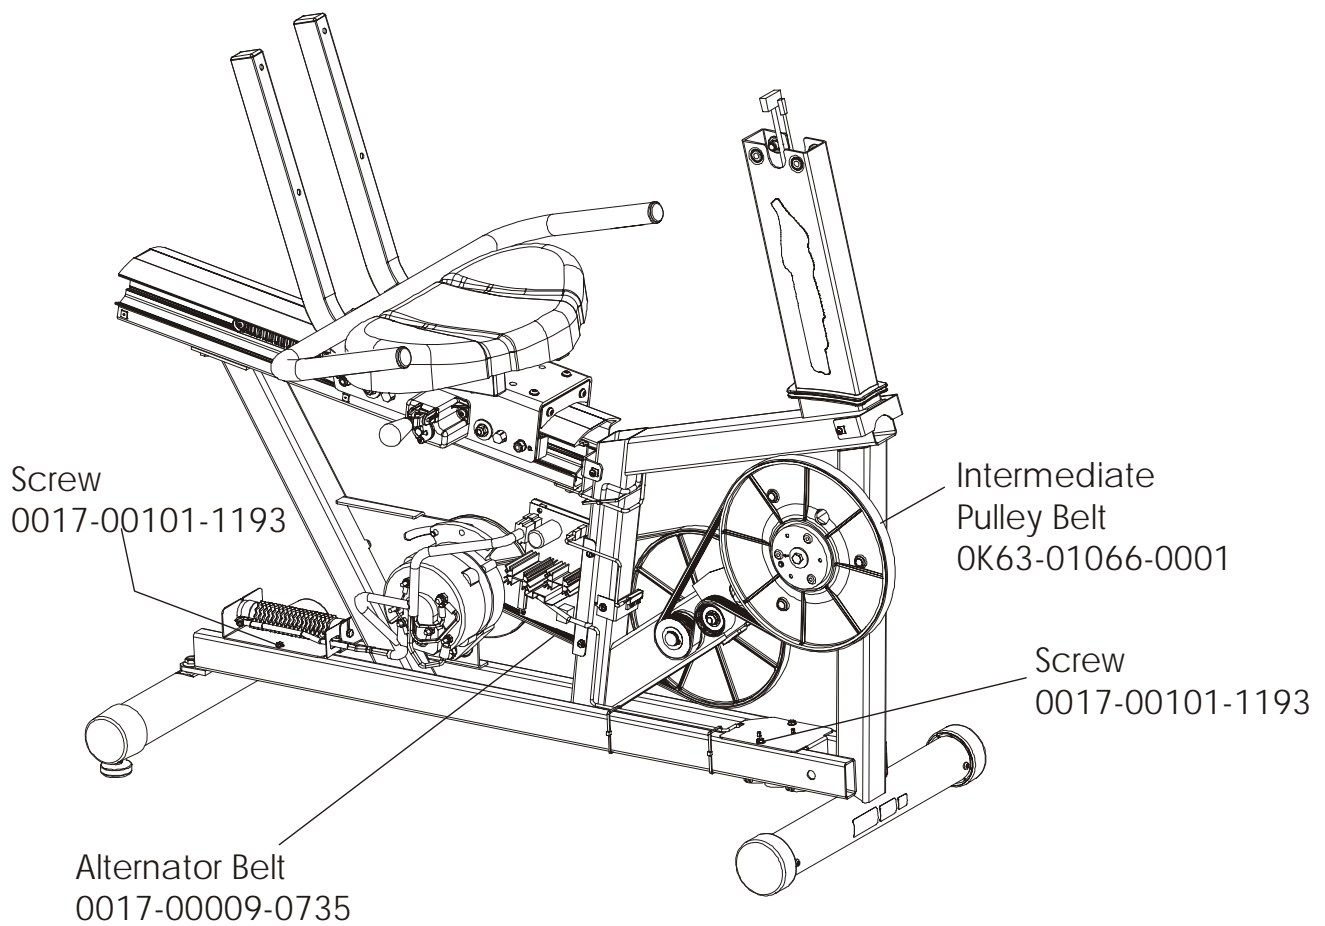

ARCTIC SILVER 95RE

Console and Related Components

95RE-0XXX-04
S/N 100000-UP

ARCTIC SILVER 95RE
Shrouds, End cap and Pedals

95RE-0XXX-04
S/N 100000-UP

ARCTIC SILVER 95RE
Power Control Board

95RE-0XXX-04
S/N 100000-UP

Assembly Number - AK39-00092-0000

ARCTIC SILVER 95RE
Alternator w/pulley Assembly

95RE-0XXX-04
S/N 100000-UP

Assembly Number – AK63-00093-0000

ARCTIC SILVER 95RE

Crank Shaft and Bearing Assembly

95RE-0XXX-04
S/N 100000-UP