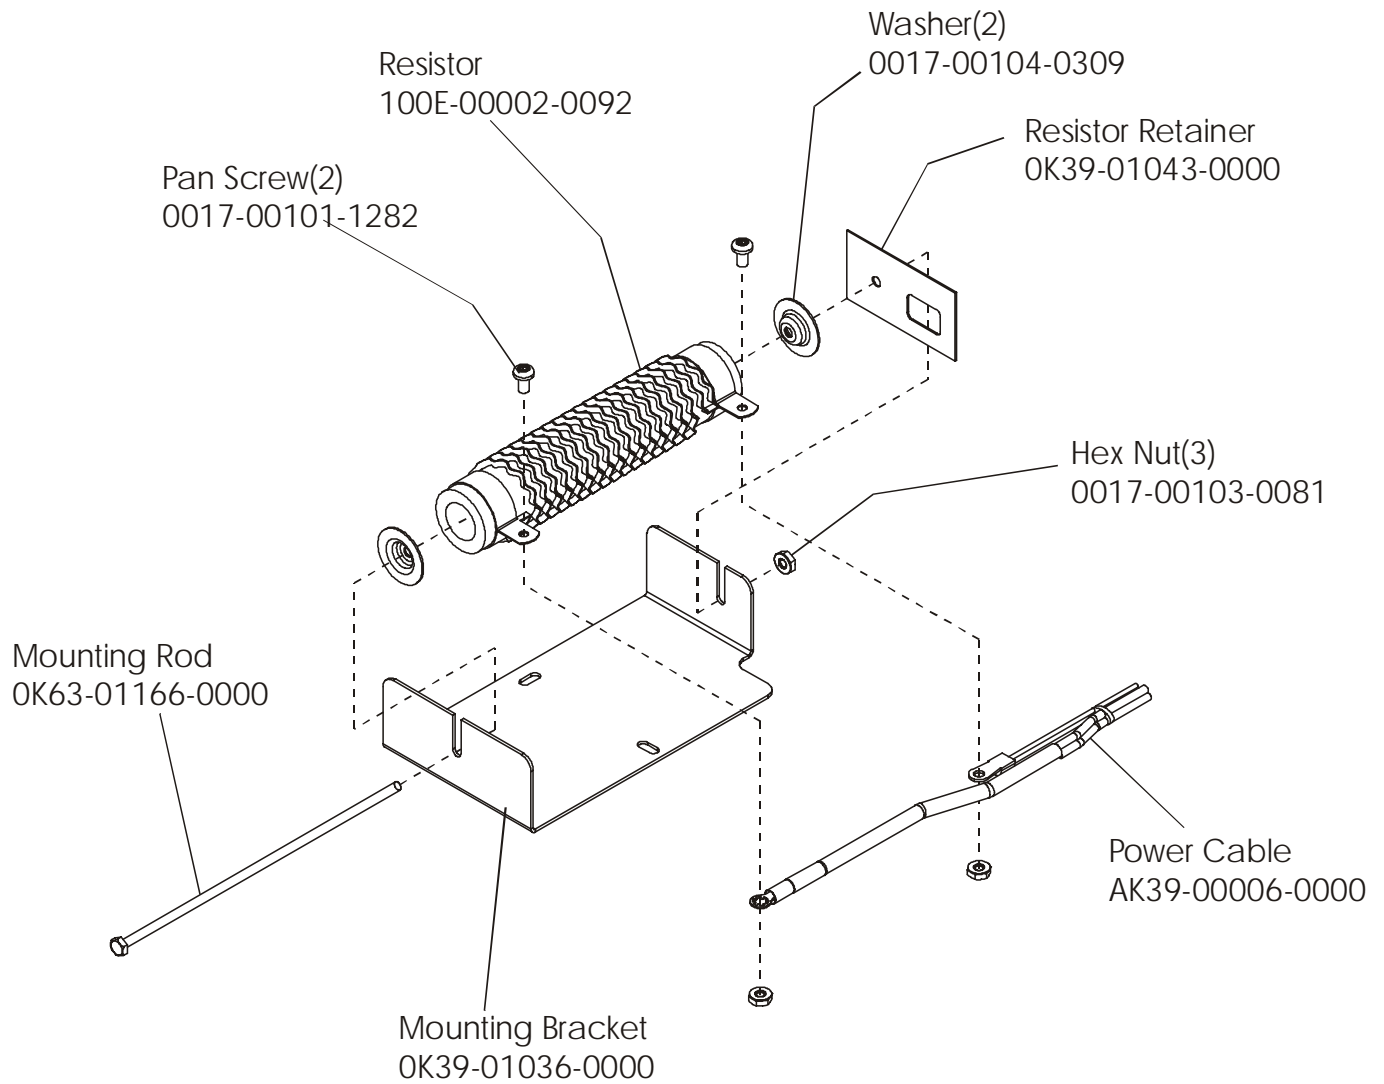

ARCTIC SILVER 95RE

Console and Related Components

95RE-0XXX-04
S/N 100000-UP

ARCTIC SILVER 95RE
Shrouds, End cap and Pedals

95RE-0XXX-04
S/N 100000-UP

ARCTIC SILVER 95RE
Power Control Board

95RE-0XXX-04
S/N 100000-UP

Assembly Number - AK39-00092-0000

ARCTIC SILVER 95RE
Alternator w/pulley Assembly

95RE-0XXX-04
S/N 100000-UP

Assembly Number – AK63-00093-0000

ARCTIC SILVER 95RE

Crank Shaft and Bearing Assembly

95RE-0XXX-04
S/N 100000-UP