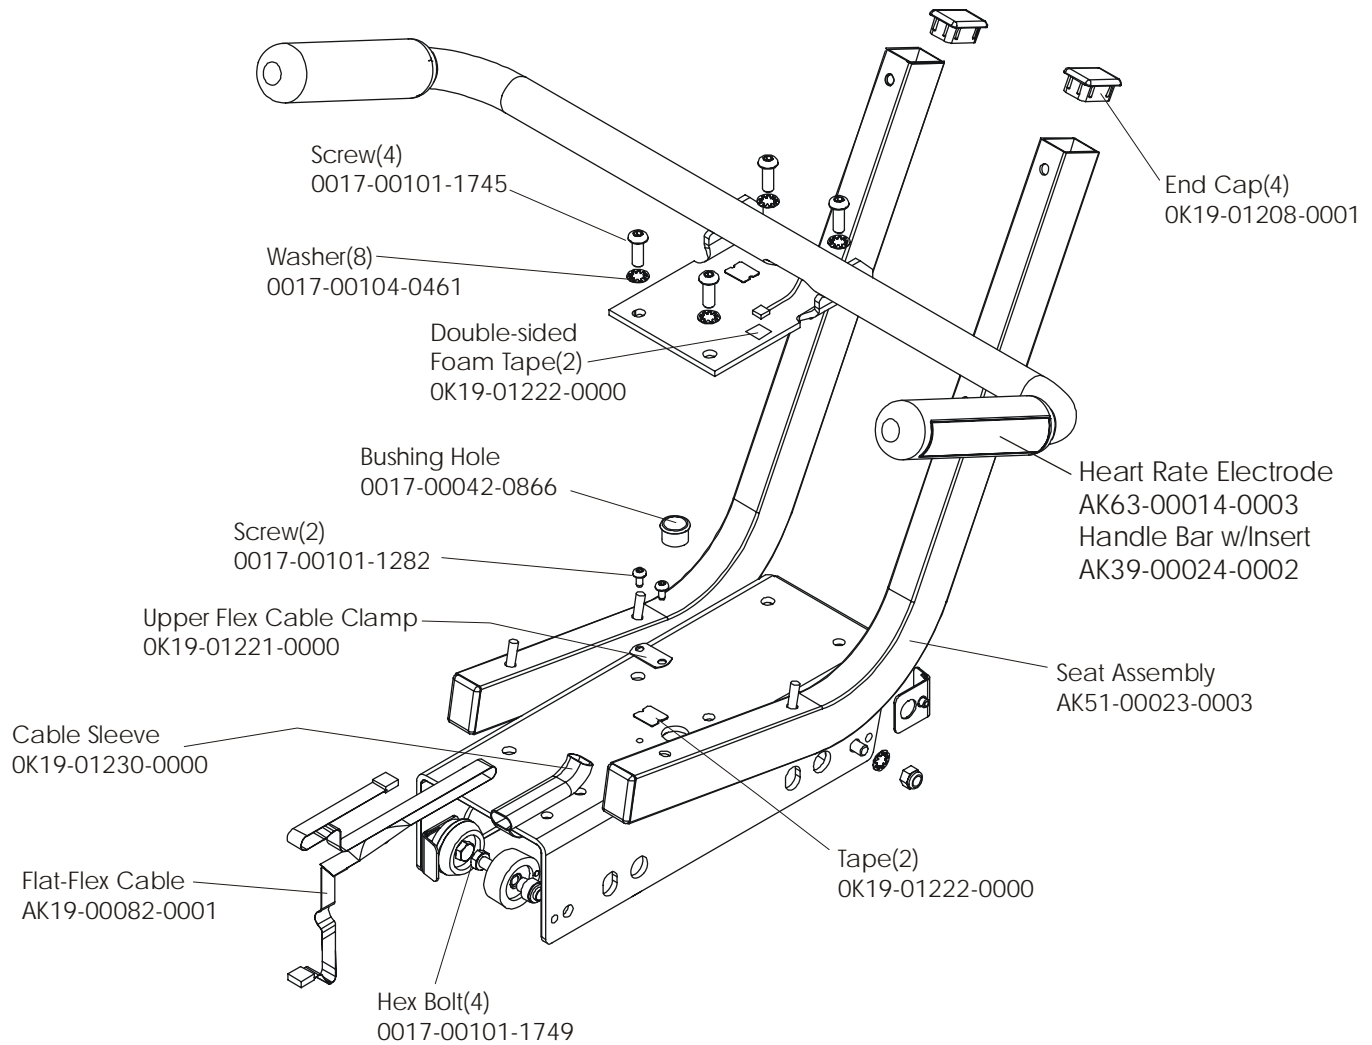

ARCTIC SILVER 95RE

Seat Assembly

95RE-0XXX-04
S/N 100000-UP