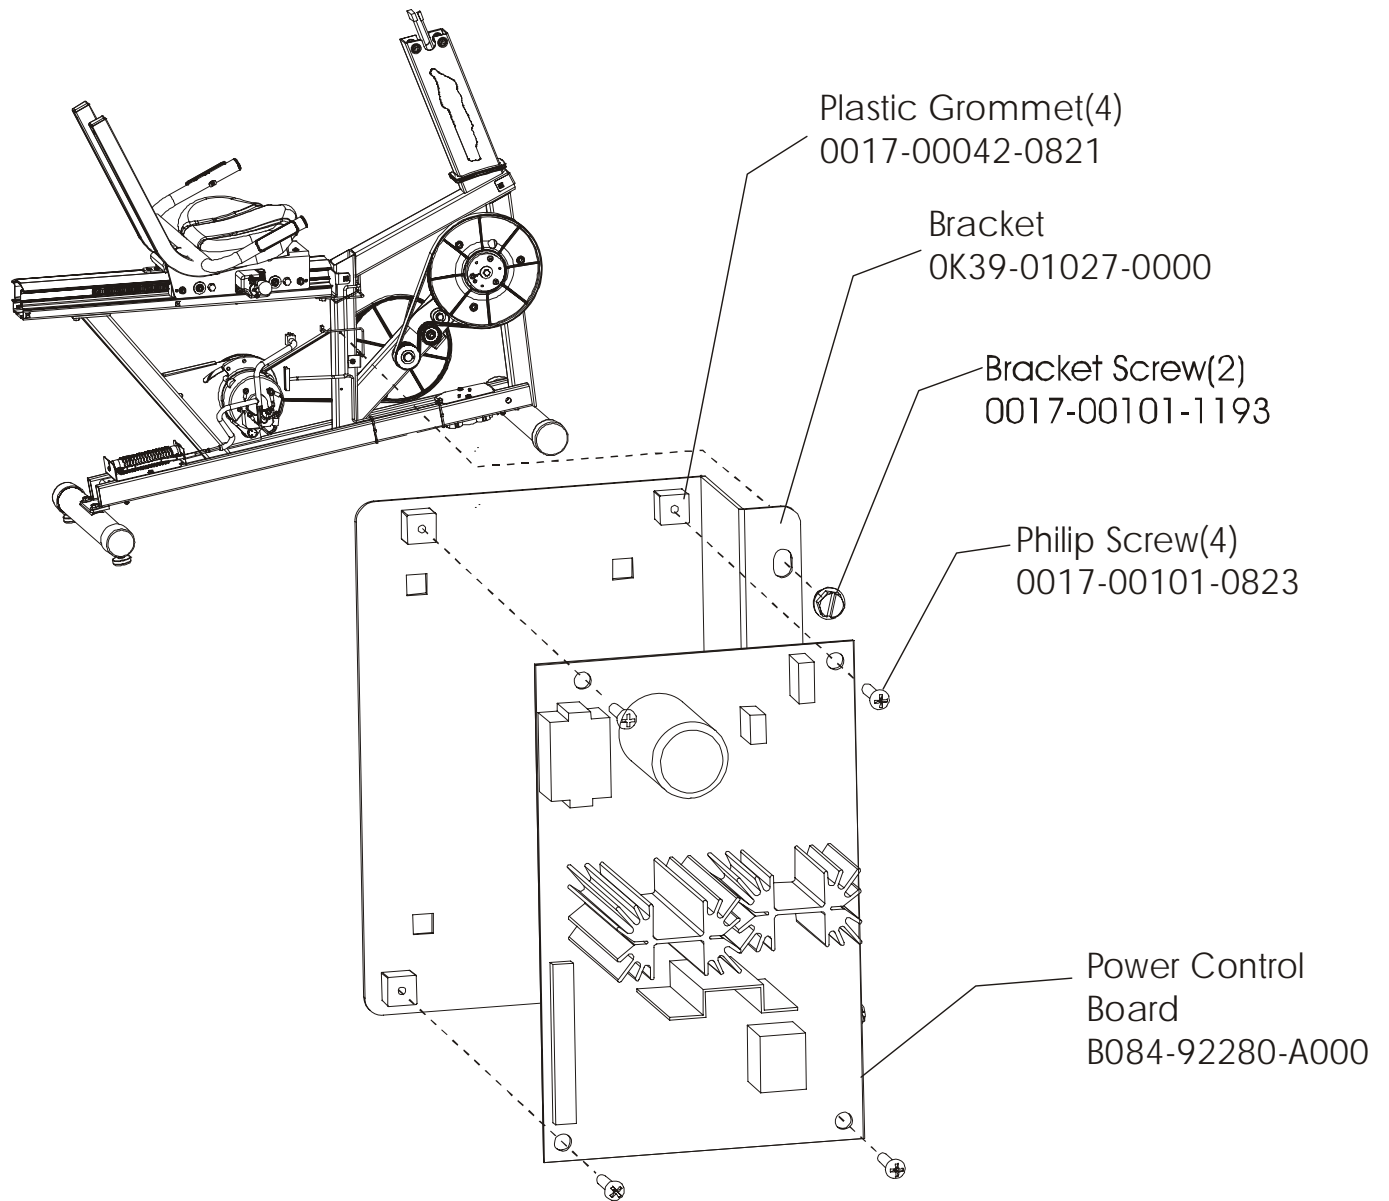

ARCTIC SILVER 95RE

Console and Related Components

95RE-0XXX-04
S/N 100000-UP

ARCTIC SILVER 95RE
Shrouds, End cap and Pedals

95RE-0XXX-04
S/N 100000-UP

ARCTIC SILVER 95RE
Power Control Board

95RE-0XXX-04
S/N 100000-UP

Assembly Number - AK39-00092-0000

ARCTIC SILVER 95RE
Alternator w/pulley Assembly

95RE-0XXX-04
S/N 100000-UP

Assembly Number – AK63-00093-0000

ARCTIC SILVER 95RE

Crank Shaft and Bearing Assembly

95RE-0XXX-04
S/N 100000-UP