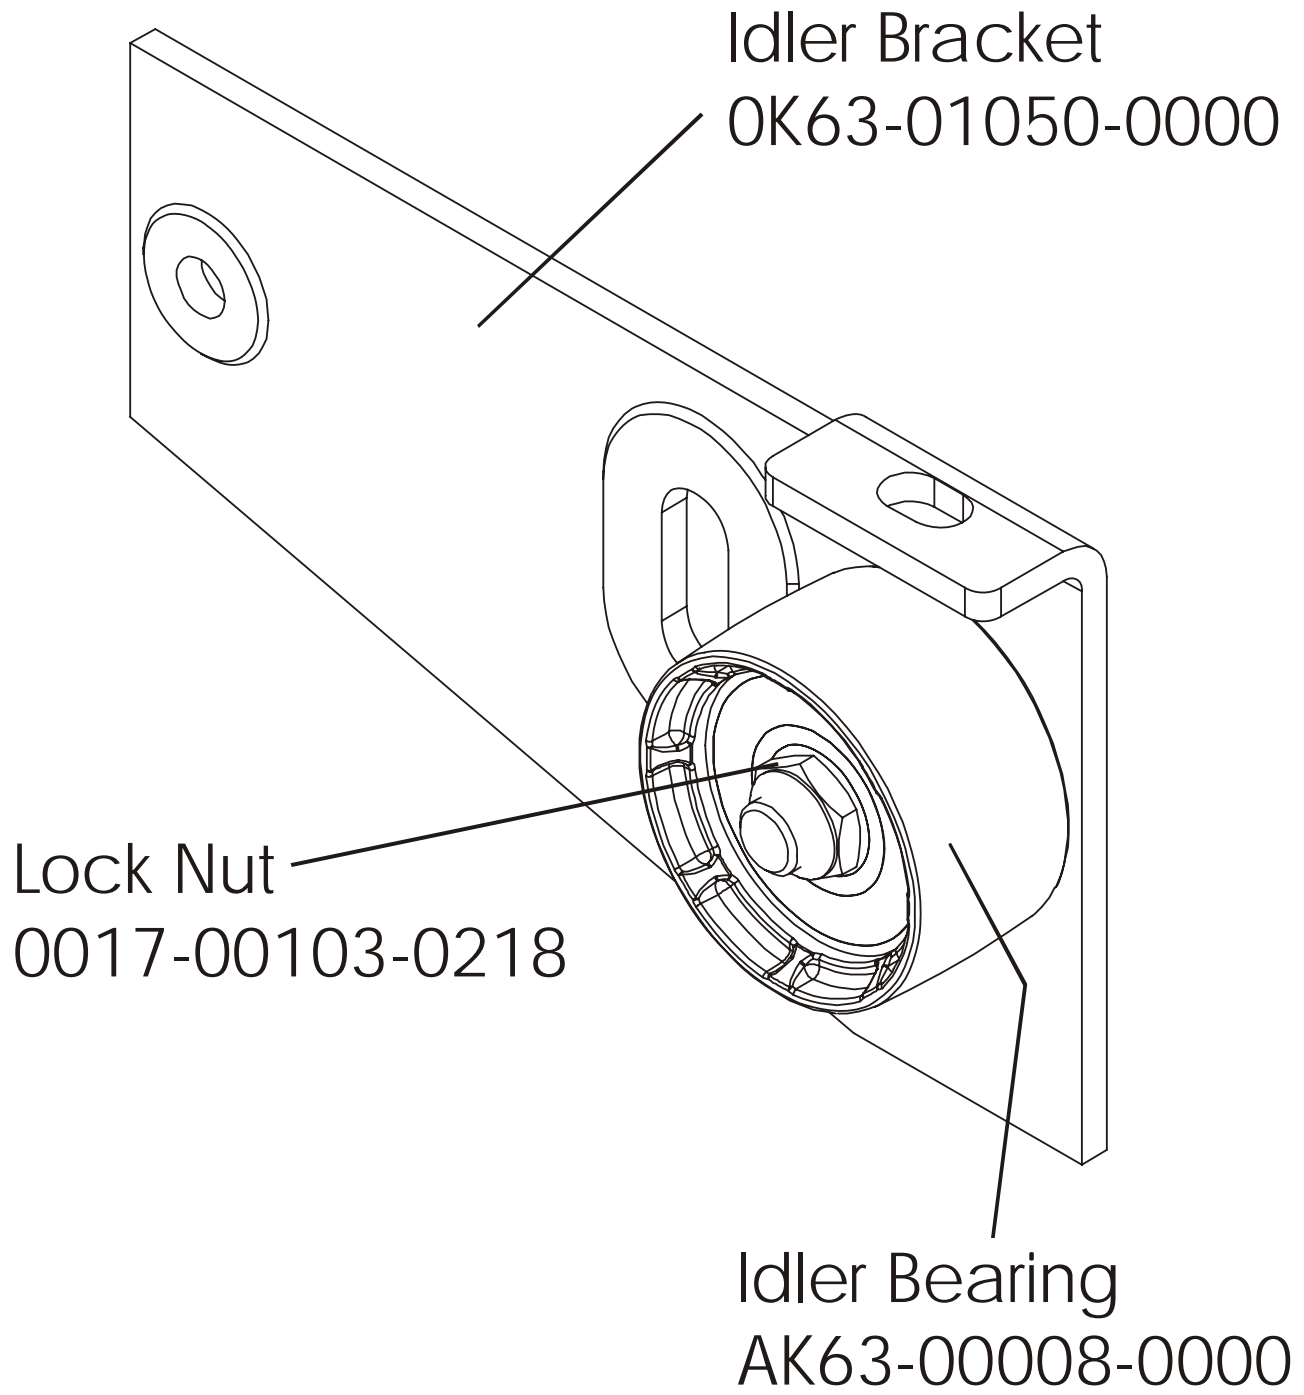

ARCTIC SILVER 95RE
Intermediate Shaft and Bearing Assembly

95RE-0XXX-04
S/N 100000-UP

Clutch Assembly
AK63-00026-0000
(not included in kit)

Magnet
118E-00001-0124
(not included in kit)

Idler Bracket Assembly – AK63-00021-0000