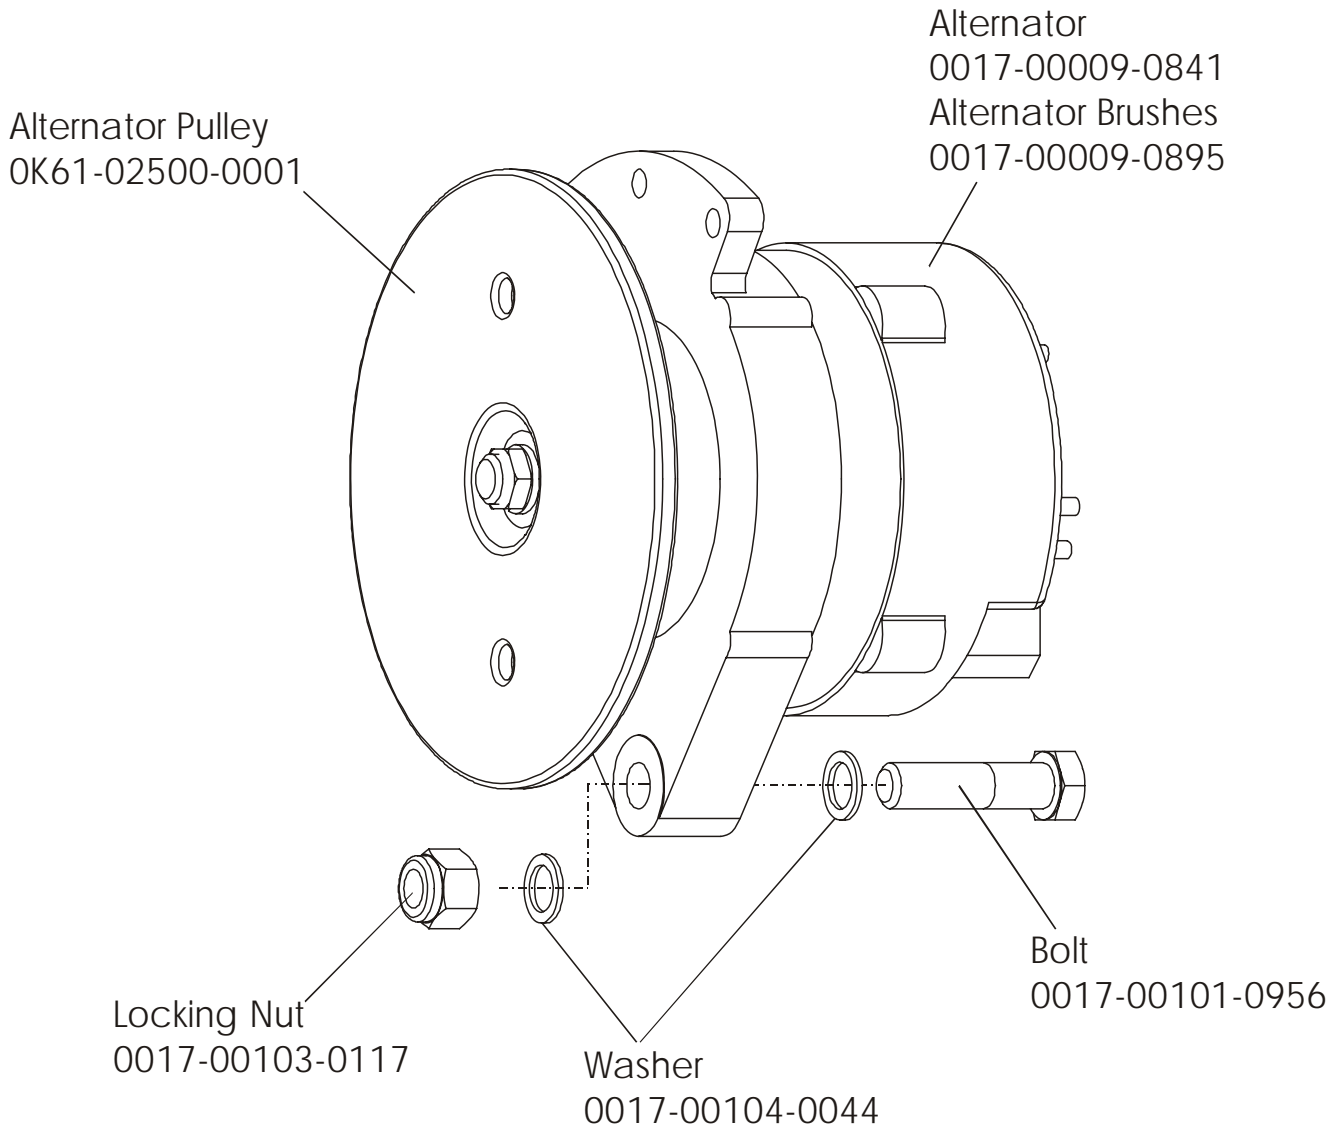

ARCTIC SILVER 95RE

Console and Related Components

95RE-0XXX-04
S/N 100000-UP

ARCTIC SILVER 95RE
Shrouds, End cap and Pedals

95RE-0XXX-04
S/N 100000-UP

ARCTIC SILVER 95RE
Power Control Board

95RE-0XXX-04
S/N 100000-UP

Assembly Number - AK39-00092-0000

ARCTIC SILVER 95RE
Alternator w/pulley Assembly

95RE-0XXX-04
S/N 100000-UP

Assembly Number – AK63-00093-0000

ARCTIC SILVER 95RE

Crank Shaft and Bearing Assembly

95RE-0XXX-04
S/N 100000-UP