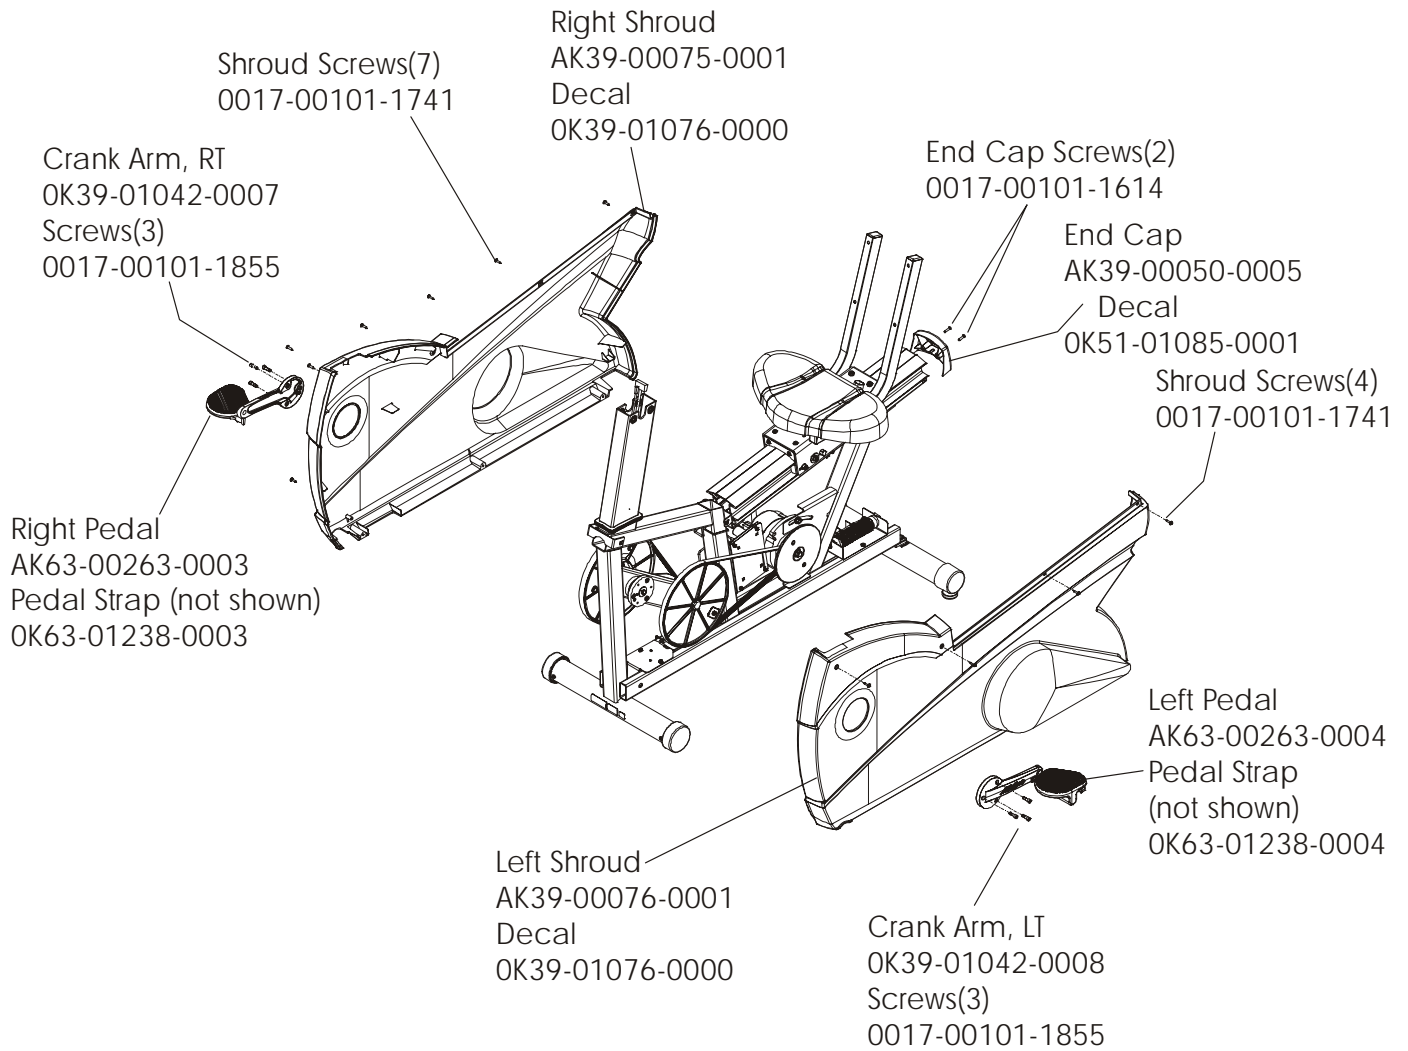

ARCTIC SILVER 95RE

Console and Related Components

95RE-0XXX-04
S/N 100000-UP

ARCTIC SILVER 95RE
Shrouds, End cap and Pedals

95RE-0XXX-04
S/N 100000-UP

ARCTIC SILVER 95RE
Power Control Board

95RE-0XXX-04
S/N 100000-UP

Assembly Number - AK39-00092-0000

ARCTIC SILVER 95RE
Alternator w/pulley Assembly

95RE-0XXX-04
S/N 100000-UP

Assembly Number – AK63-00093-0000

ARCTIC SILVER 95RE

Crank Shaft and Bearing Assembly

95RE-0XXX-04
S/N 100000-UP