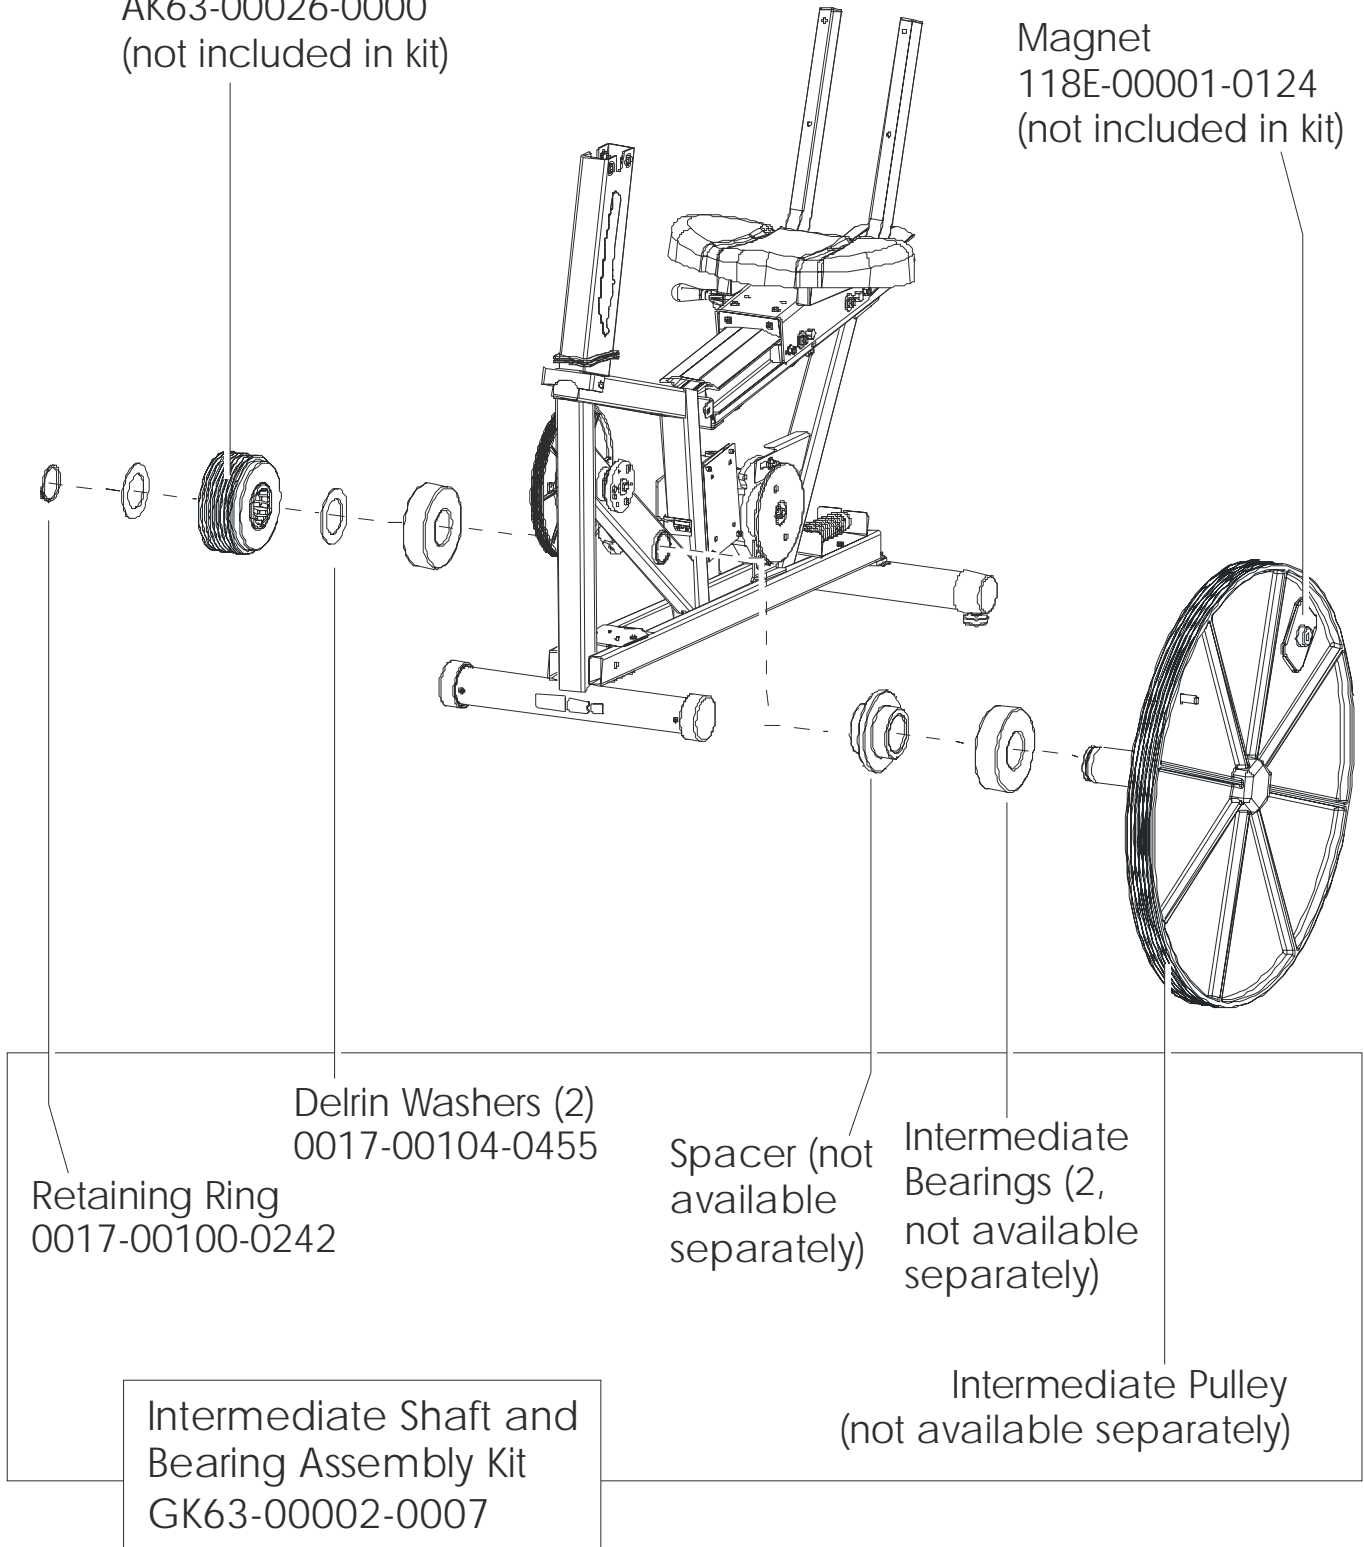

LifeFitness

Arctic Silver 95RE Recumbent Bike

Customer Support Services PARTS MANUAL

rev 01 May 2008

OPERATION MANUAL – (ENG) OPERATION MANUAL – (F/S/P) OPERATION MANUAL – (G/D/I) OPERATION MANUAL – (JAP) OPERATION MANUAL – (CHI) OPERATION MANUAL – (KOR) OPERATION MANUAL – (RUS)	M051-00K39-A133 M051-00K39-A134 M051-00K39-A135 M051-00K39-A136 M051-00K39-A137 M051-00K39-A138 M051-00K39-A139
POWER SUPPLY: 12V; 4.5A Without Line Cord	118E-00001-0161
LINE CORD: DOM. 10A 125V	0017-00003-0704
LINE CORD: CON 10A 250V	0017-00003-0691
LINE CORD: 10A; UK	0017-00003-0889
LINE CORD: AUSTRALIA	0017-00003-0918
HARDWARE BAG	GK39-00002-0009
TOUCH UP PAINT: SPRAY CAN .5 OZ BOTTLE W/APPLICATOR .33 OZ PEN	0017-00008-0204 0017-00008-0205 0017-00008-0206
SERVICE MANUAL	M051-00K39-B012

ARCTIC SILVER 95RE

Console and Related Components

95RE-0XXX-04
S/N 100000-UP

ARCTIC SILVER 95RE
Shrouds, End cap and Pedals

95RE-0XXX-04
S/N 100000-UP

ARCTIC SILVER 95RE
Power Control Board

95RE-0XXX-04
S/N 100000-UP

Assembly Number - AK39-00092-0000

ARCTIC SILVER 95RE
Alternator w/pulley Assembly

95RE-0XXX-04
S/N 100000-UP

Assembly Number – AK63-00093-0000

ARCTIC SILVER 95RE

Crank Shaft and Bearing Assembly

95RE-0XXX-04
S/N 100000-UP

ARCTIC SILVER 95RE
Intermediate Shaft and Bearing Assembly

95RE-0XXX-04
S/N 100000-UP

Clutch Assembly
AK63-00026-0000
(not included in kit)

Magnet
118E-00001-0124
(not included in kit)

Idler Bracket Assembly – AK63-00021-0000