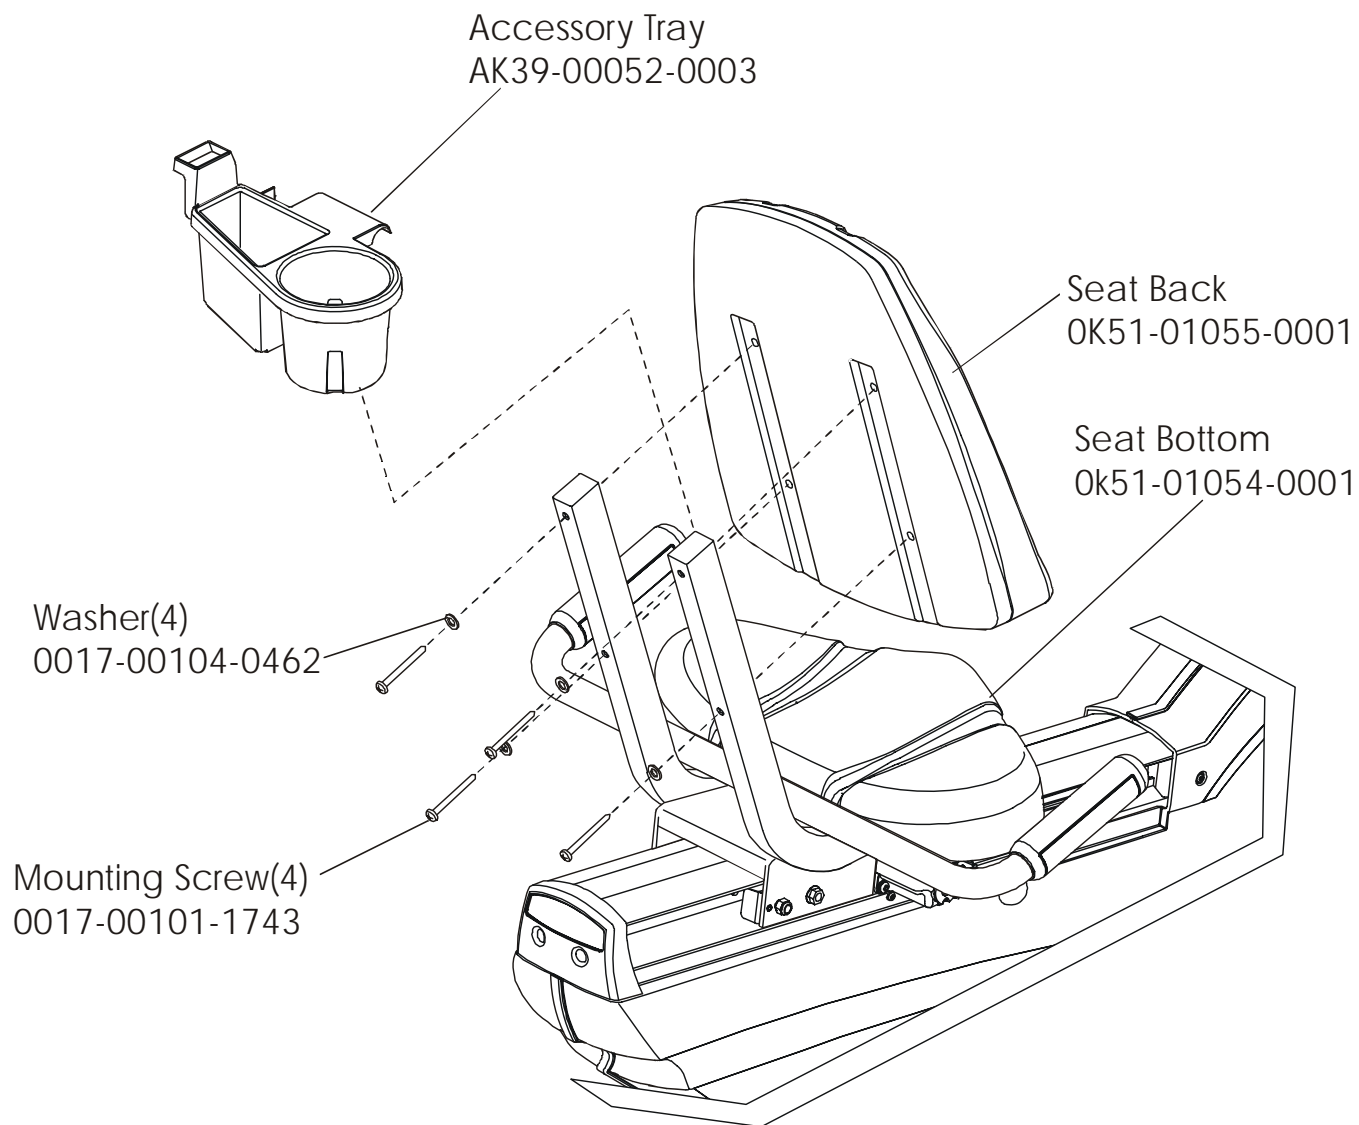

ARCTIC SILVER 95RE
Seat Pads and Accessory Tray

95RE-0XXX-04
S/N 100000-UP