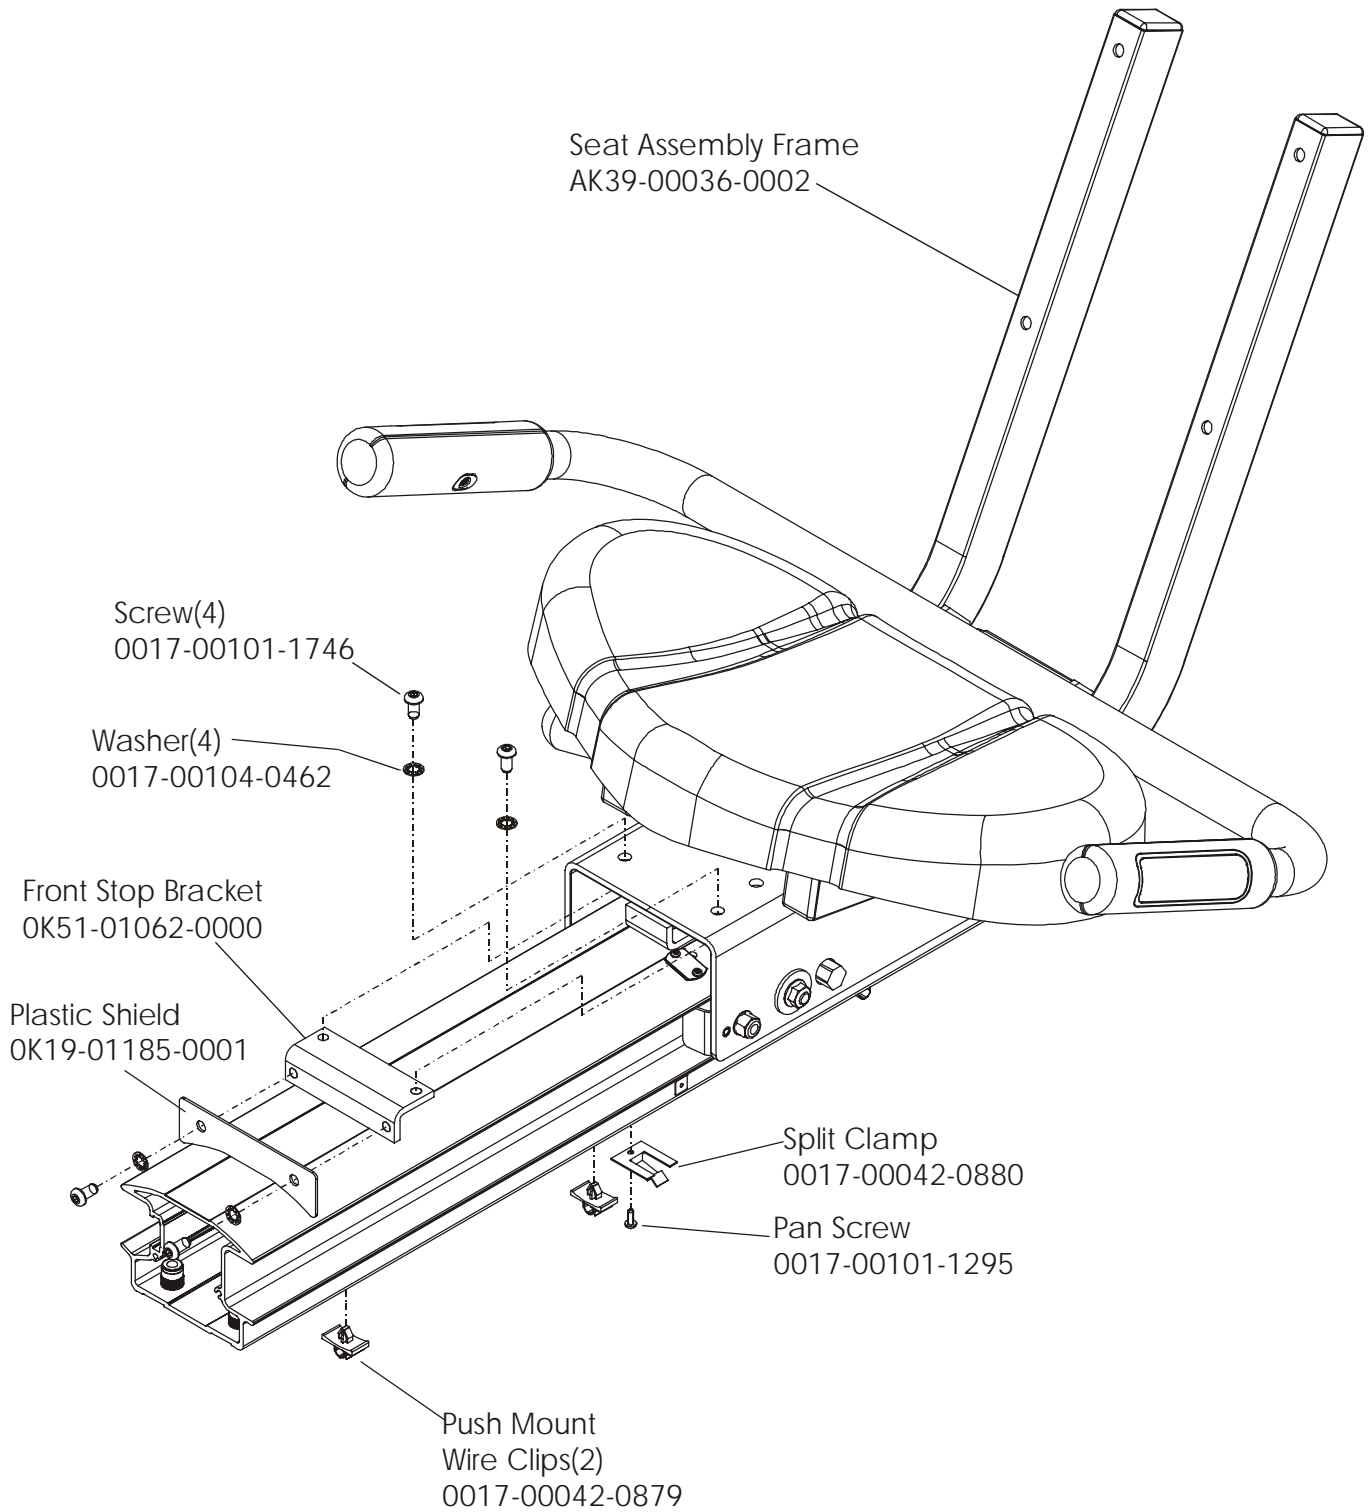

ARCTIC SILVER 95RE

Seat Assembly

95RE-0XXX-04
S/N 100000-UP

ARCTIC SILVER 95RE
Seat Assembly - Bottom

95RE-0XXX-04
S/N 100000-UP

ARCTIC SILVER 95RE
Seat Frame Assembly

95RE-0XXX-04
S/N 100000-UP

ARCTIC SILVER 95RE
Seat Pads and Accessory Tray