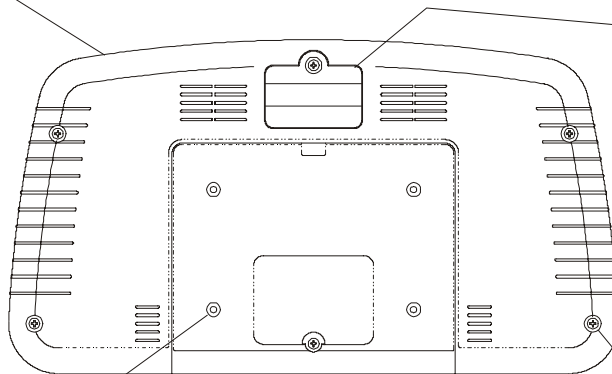

Console Case (Grey)  
 OK36-01187-0006

Battery Cover  
 OK36-01035-0006

Screw  
 0017-00101-1104

SCREW-6  
 0017-00101-0824

**NOTE: For complete Crankarm Bearing Kit order: GK18-00004-0023**