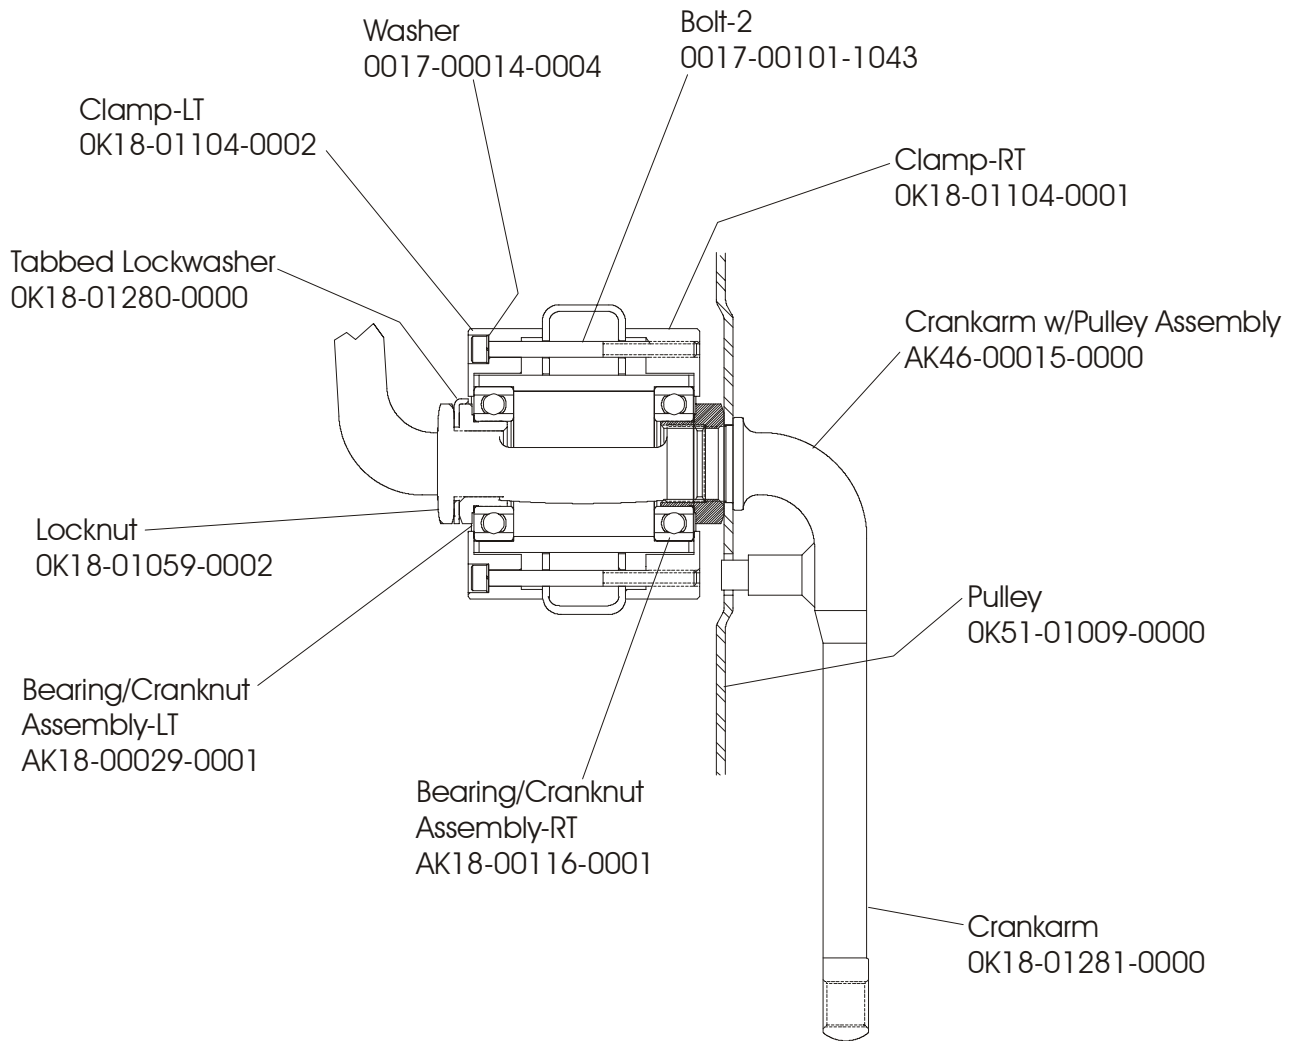

Console Case (Grey)  
 OK36-01187-0006

Battery Cover  
 OK36-01035-0006

Screw  
 0017-00101-1104

SCREW-6  
 0017-00101-0824

**NOTE: For complete Crankarm Bearing Kit order: GK18-00004-0023**

# Life Cycle LC9100 Freewheel Pulley/Clutch Assembly

LC91-0100-10

**Life Cycle LC9100**  
**Seat w/Seat Post Assembly**

**LC91-0100-10**  
**AK49-00037-0000**