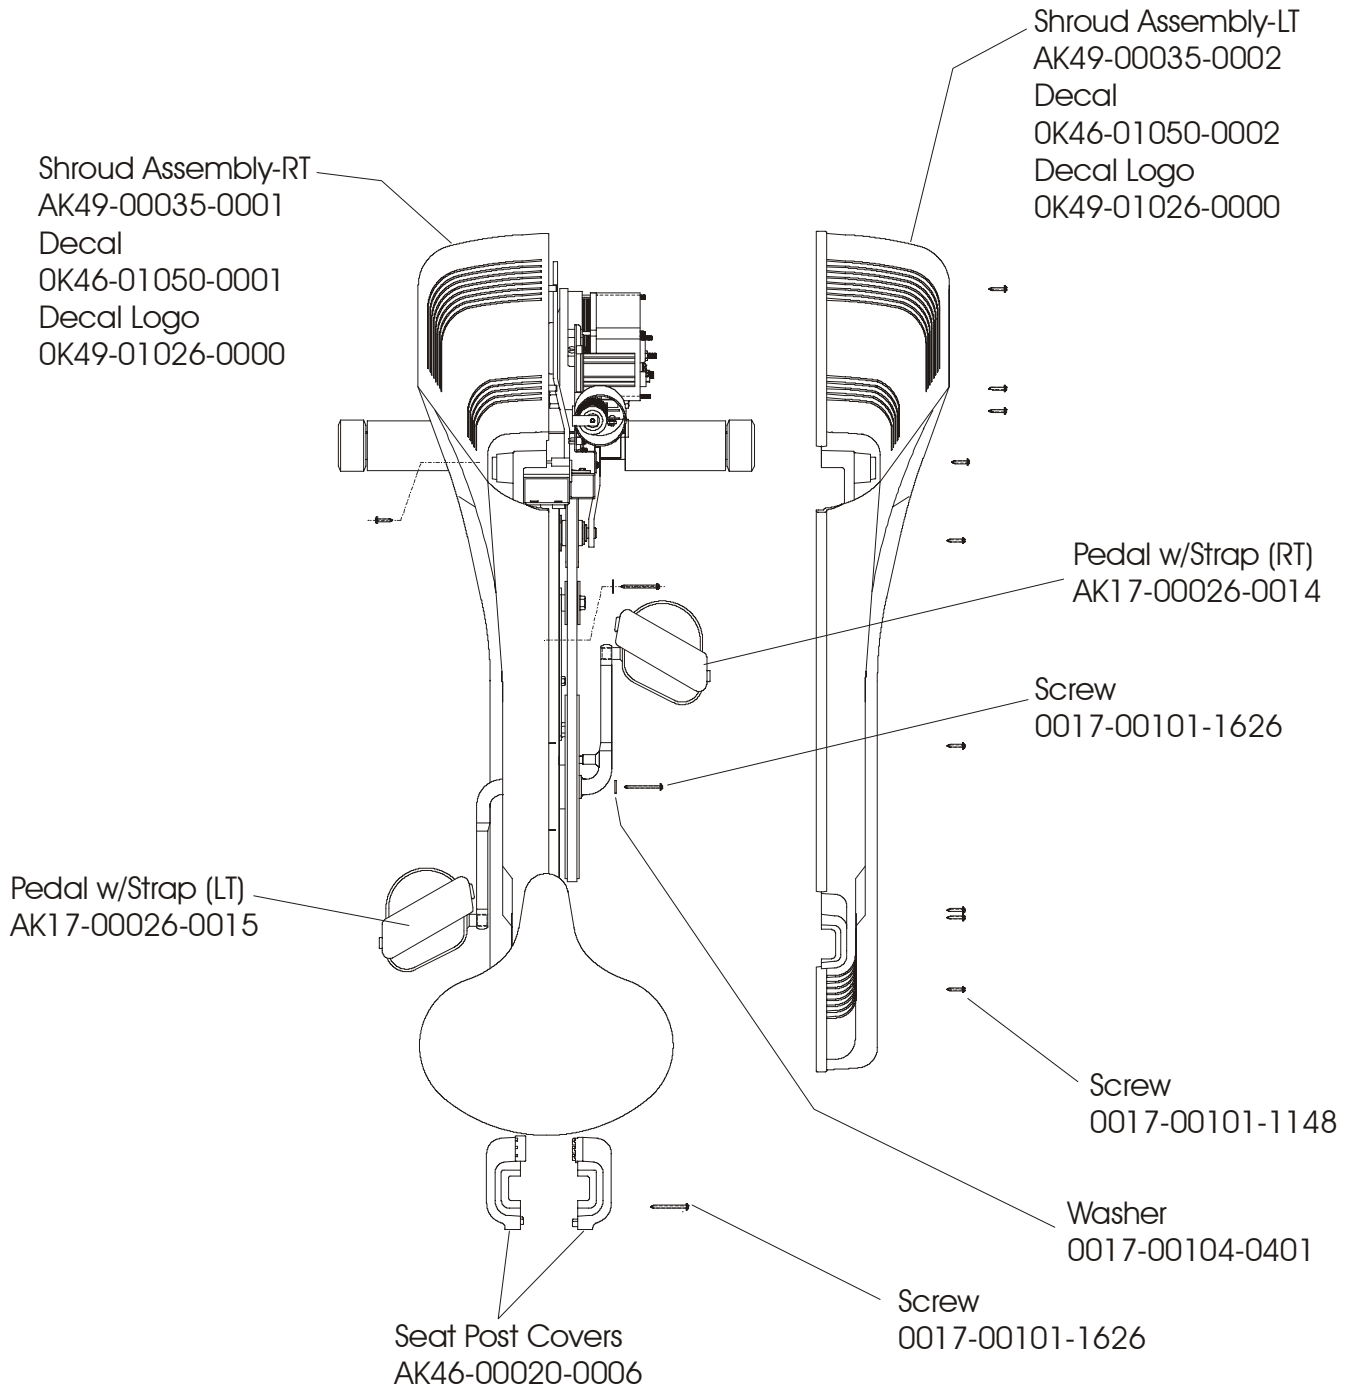

Side Shrouds, Seat Post Covers, and Pedals