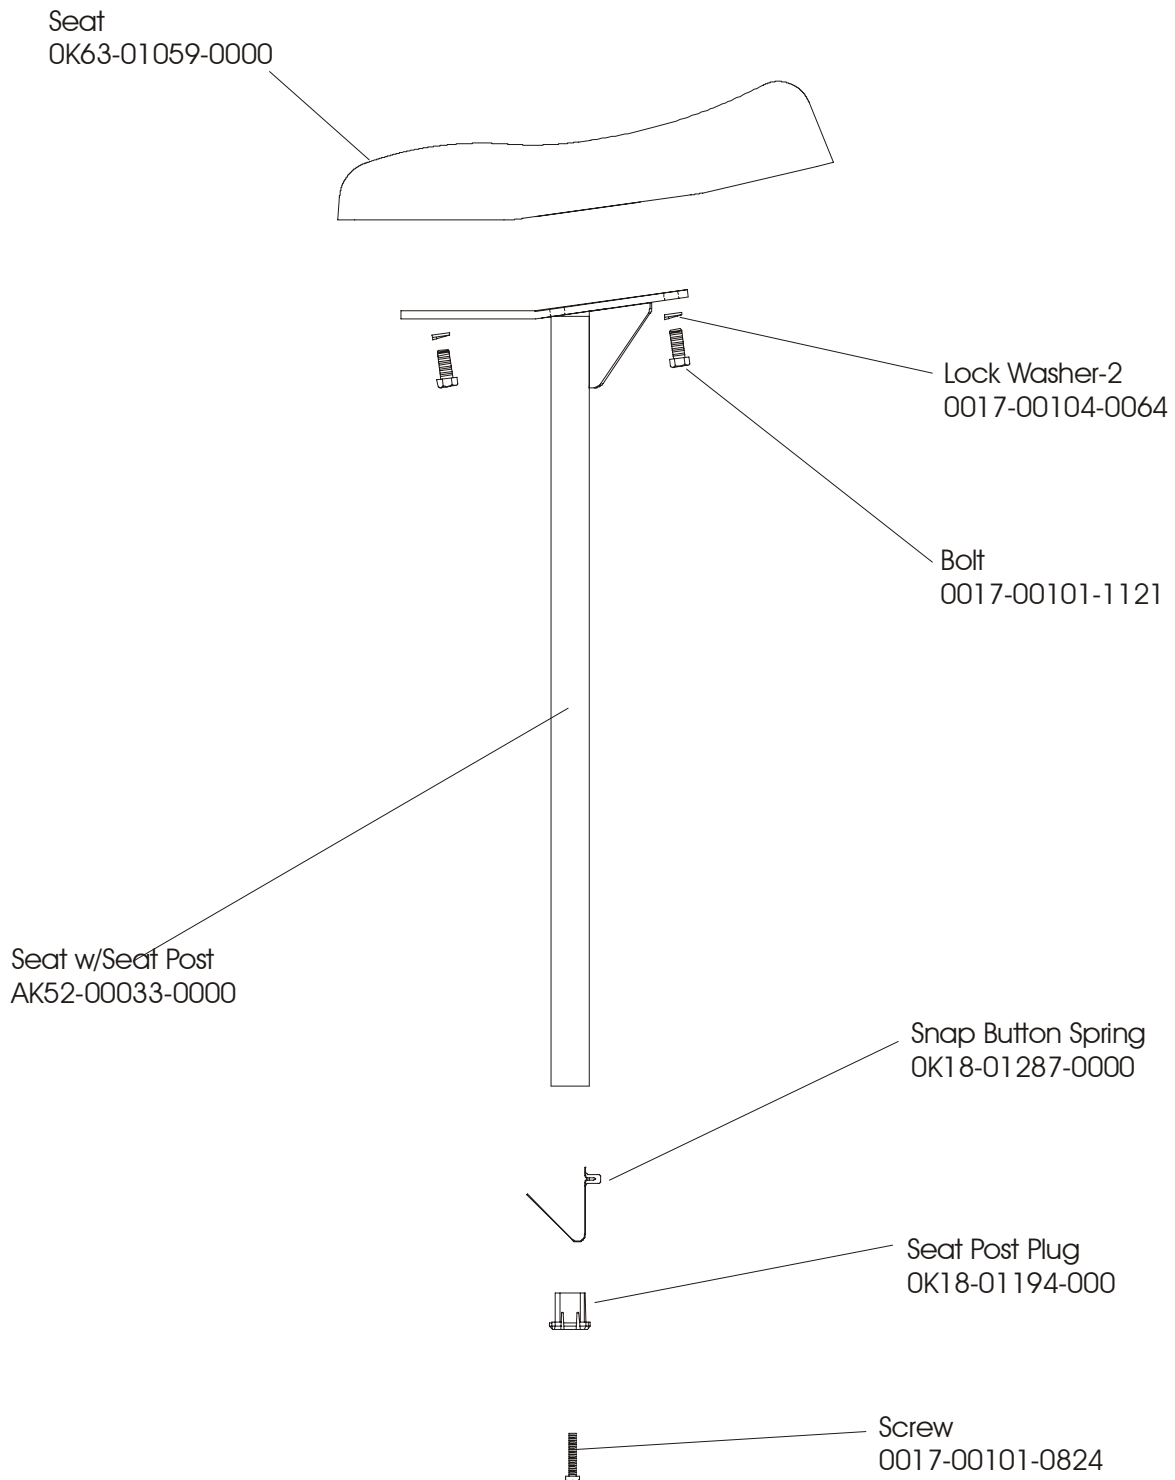

# Life Cycle LC9100 Freewheel Pulley/Clutch Assembly

LC91-0100-10

**Life Cycle LC9100**  
**Seat w/Seat Post Assembly**

**LC91-0100-10**  
**AK49-00037-0000**