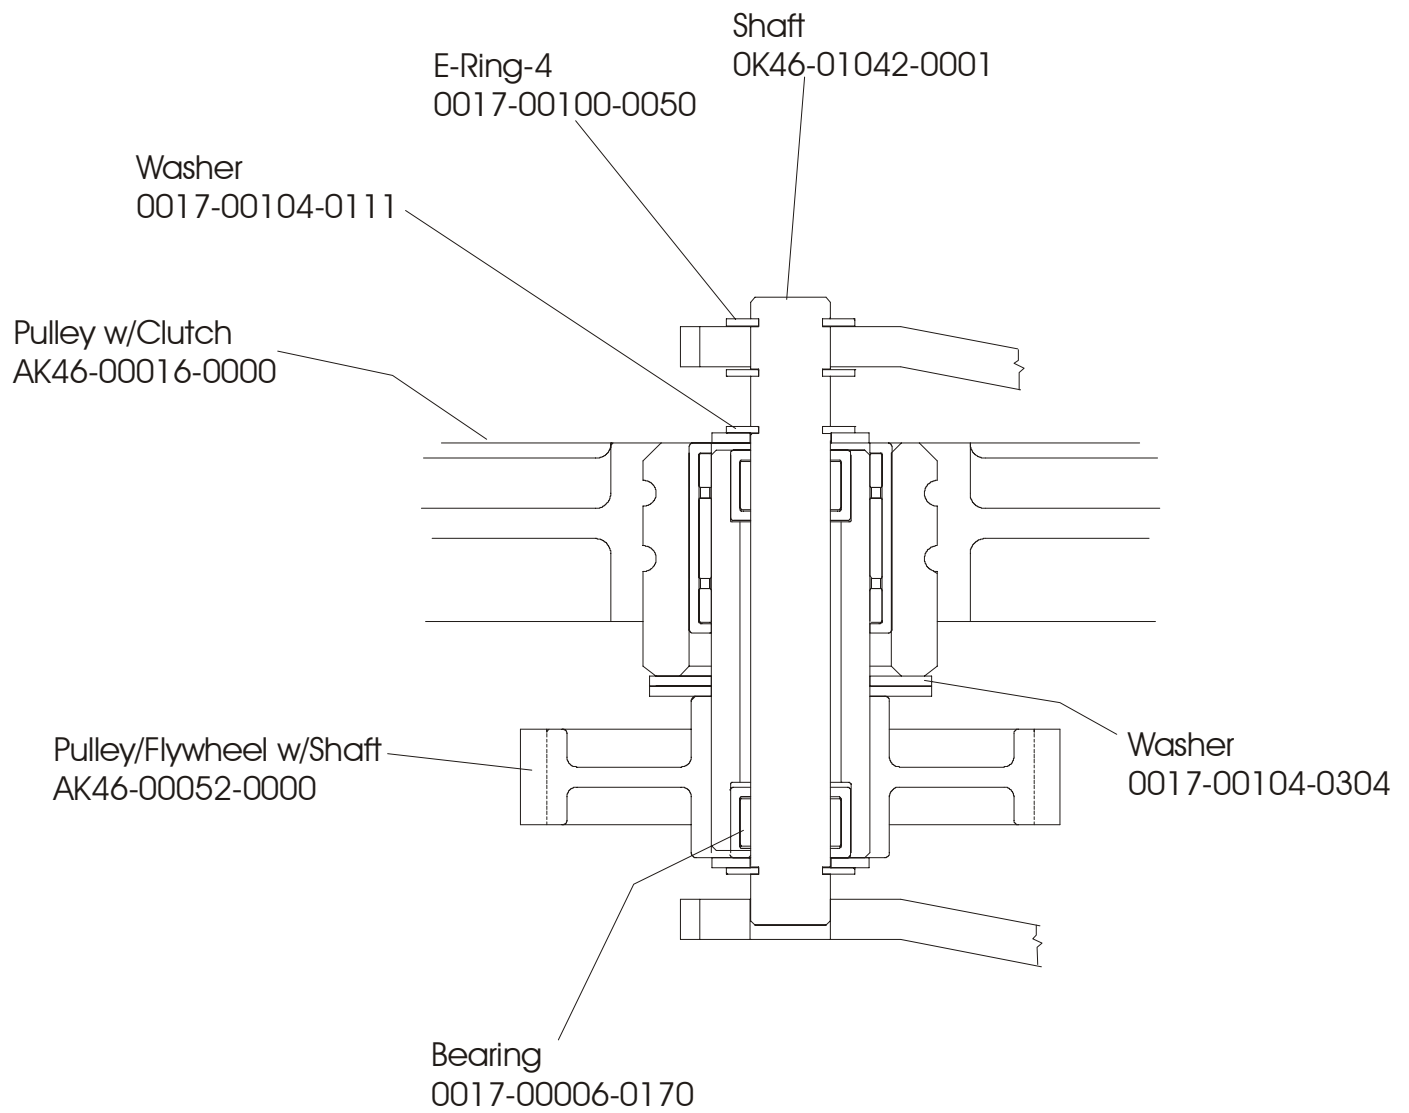

Console Case (Grey)  
 OK36-01187-0006

Battery Cover  
 OK36-01035-0006

Screw  
 0017-00101-1104

SCREW-6  
 0017-00101-0824

**NOTE: For complete Crankarm Bearing Kit order: GK18-00004-0023**

# Life Cycle LC9100 Freewheel Pulley/Clutch Assembly

LC91-0100-10

**Life Cycle LC9100**  
**Seat w/Seat Post Assembly**

**LC91-0100-10**  
**AK49-00037-0000**