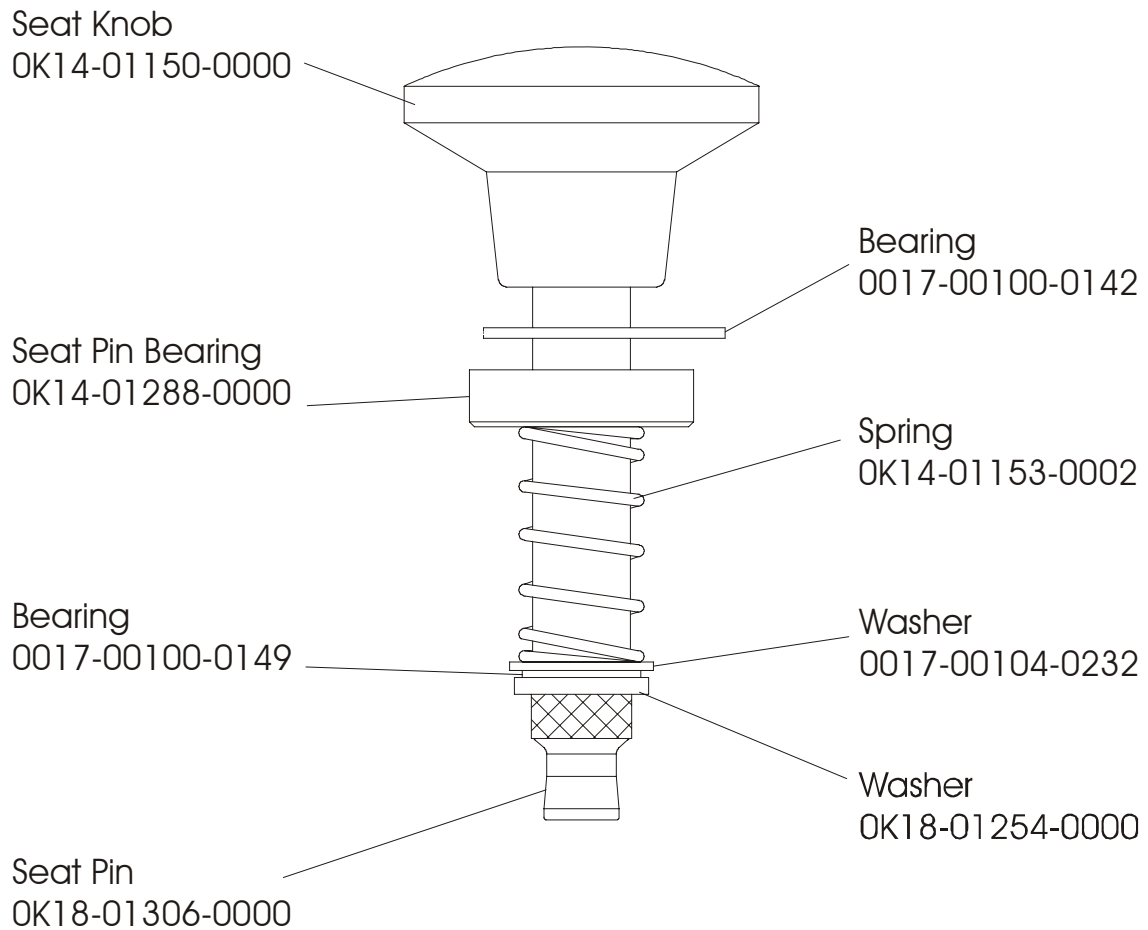

Console Case (Grey)  
 OK36-01187-0006

Battery Cover  
 OK36-01035-0006

Screw  
 0017-00101-1104

SCREW-6  
 0017-00101-0824

**NOTE: For complete Crankarm Bearing Kit order: GK18-00004-0023**

# Life Cycle LC9100 Freewheel Pulley/Clutch Assembly

LC91-0100-10

**Life Cycle LC9100**  
**Seat w/Seat Post Assembly**

**LC91-0100-10**  
**AK49-00037-0000**