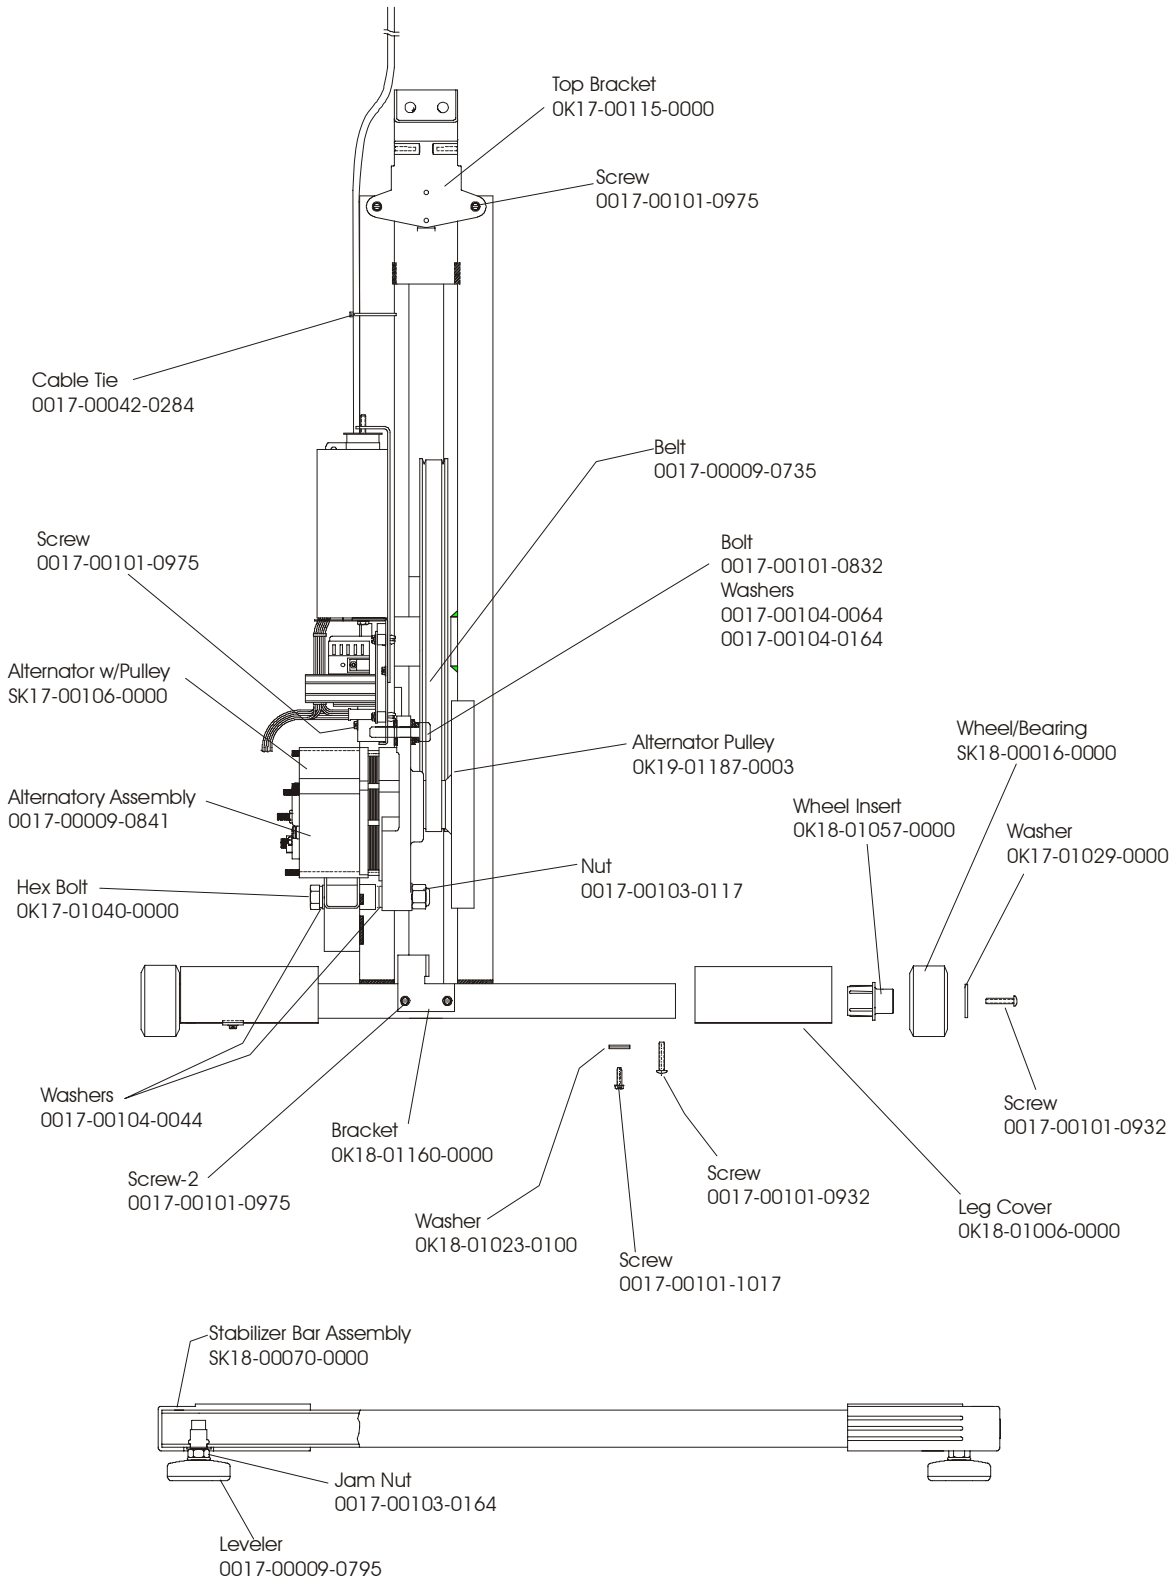

**Contents**

---

	Page
Frame Components .....	4
Side Shrouds, Seat Post Covers, Pedals .....	5
Alternator, Wheels, and Stabilizer Bar .....	6
Console Assembly .....	7
Handlebar Assembly.....	8
Crankarm Assembly .....	9
Freewheel Pulley/Clutch Assembly.....	10
Idler Arm Assembly.....	11
Seat w/Seat Post Assembly.....	12
Seat Plunger Assembly .....	13
Alternator Control Board .....	14

## Frame Components

LC91-0100-10

Side Shrouds, Seat Post Covers, and Pedals

Alternator, Wheels, and Stabilizer Bar

Console Assembly  
 SK51-00026-0001 Eng/Met  
 AK51-00026-0003 Ger/Eur  
 AK51-00026-0004 Spn/Eur  
 AK51-00026-0006 Eng  
 AK51-00026-0007 Frn/Eur  
 AK51-00026-0008 Itl/Eur  
 AK51-00026-0009 Dut/Eur

Console Case (Grey)  
 OK36-01187-0006

Battery Cover  
 OK36-01035-0006

Screw  
 0017-00101-1104

SCREW-6  
 0017-00101-0824

**NOTE: For complete Crankarm Bearing Kit order: GK18-00004-0023**