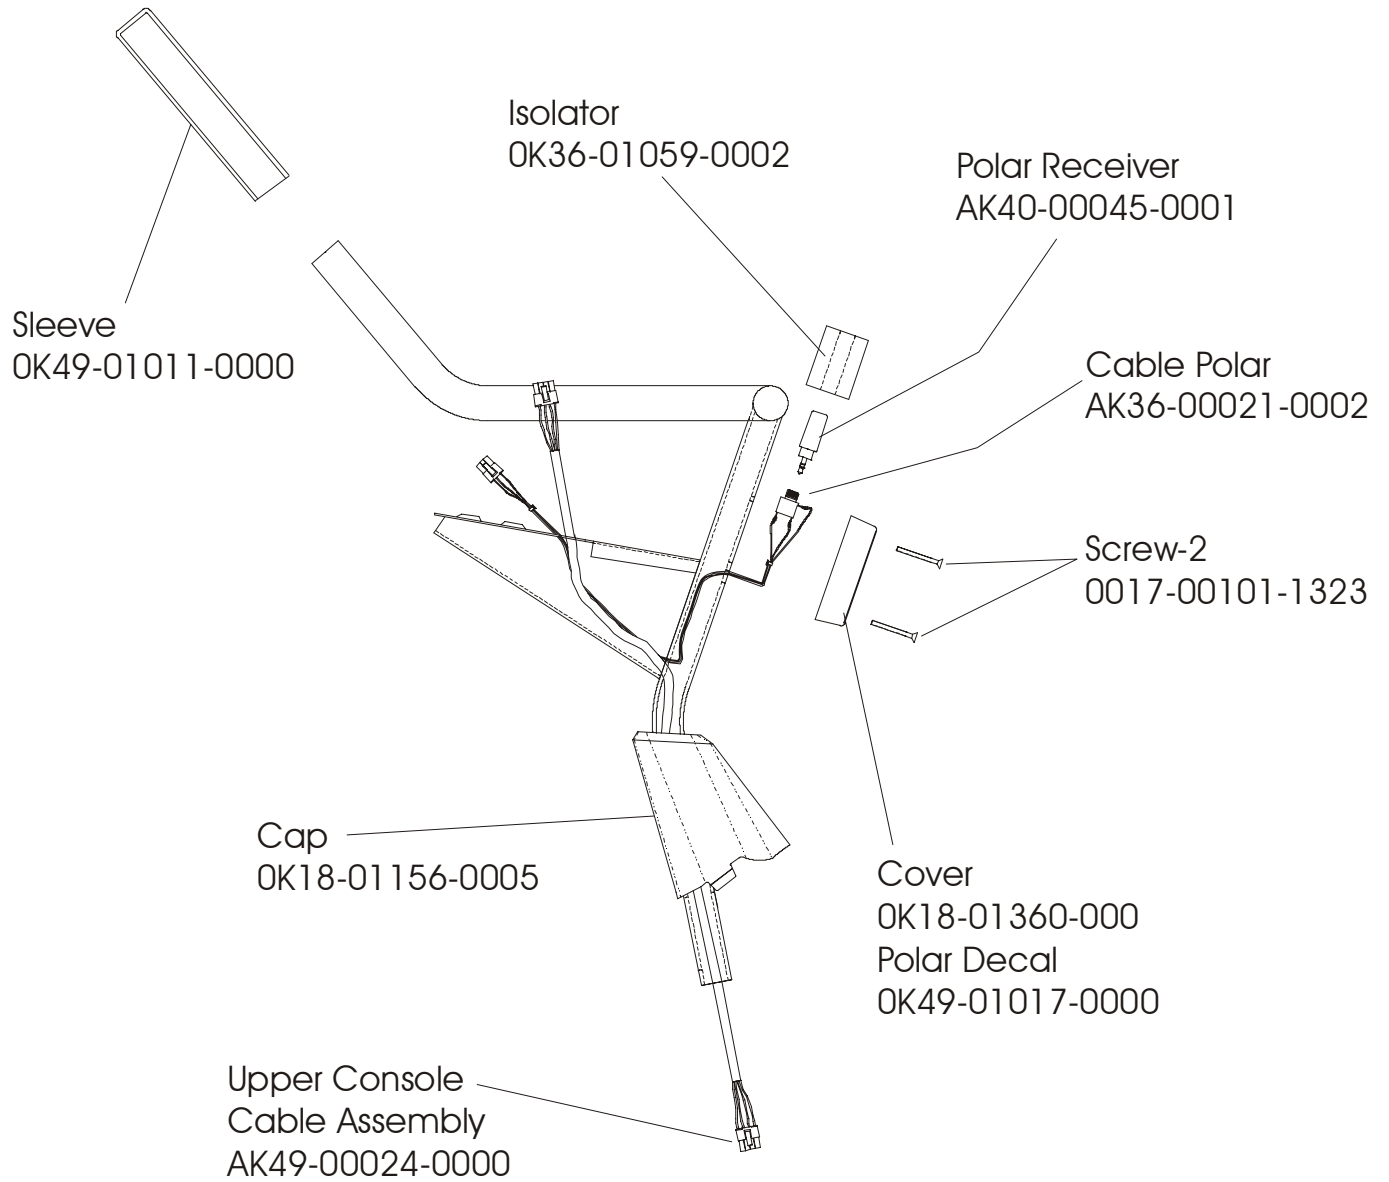

**Contents**

---

	Page
Frame Components .....	4
Side Shrouds, Seat Post Covers, Pedals .....	5
Alternator, Wheels, and Stabilizer Bar .....	6
Console Assembly .....	7
Handlebar Assembly.....	8
Crankarm Assembly .....	9
Freewheel Pulley/Clutch Assembly.....	10
Idler Arm Assembly.....	11
Seat w/Seat Post Assembly.....	12
Seat Plunger Assembly .....	13
Alternator Control Board .....	14

Console Case (Grey)  
 OK36-01187-0006

Battery Cover  
 OK36-01035-0006

Screw  
 0017-00101-1104

SCREW-6  
 0017-00101-0824

**NOTE: For complete Crankarm Bearing Kit order: GK18-00004-0023**