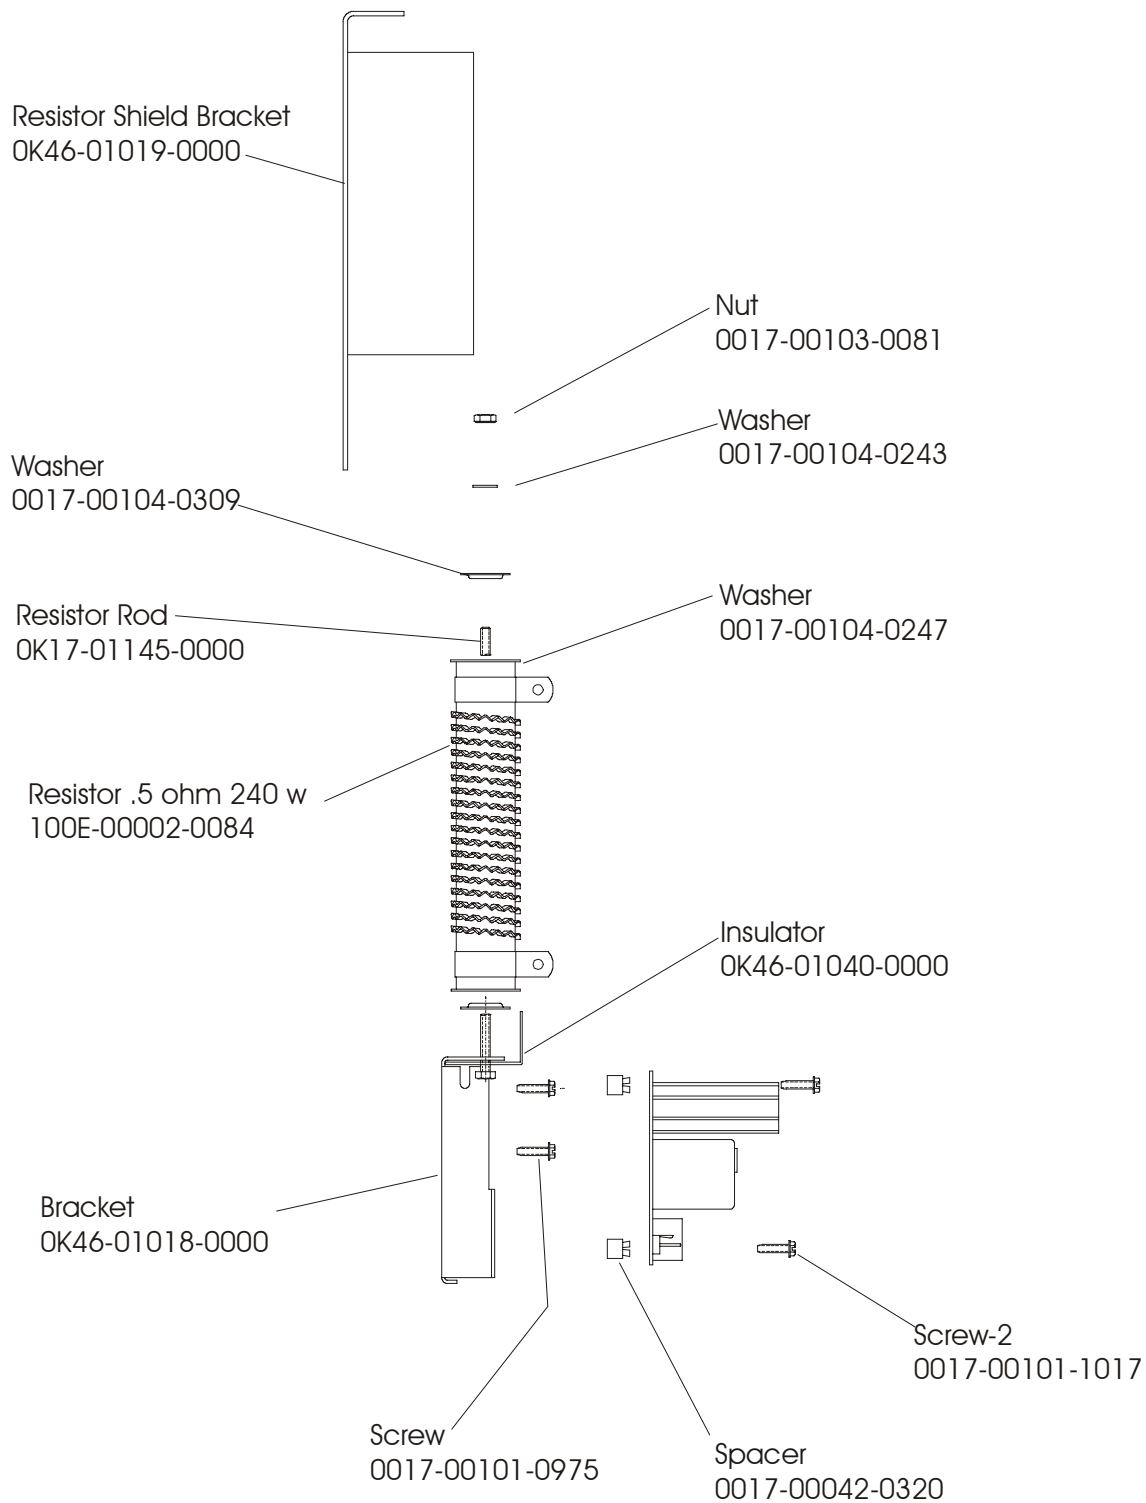

# Life Cycle LC9100 Freewheel Pulley/Clutch Assembly

LC91-0100-10

**Life Cycle LC9100**  
**Seat w/Seat Post Assembly**

**LC91-0100-10**  
**AK49-00037-0000**