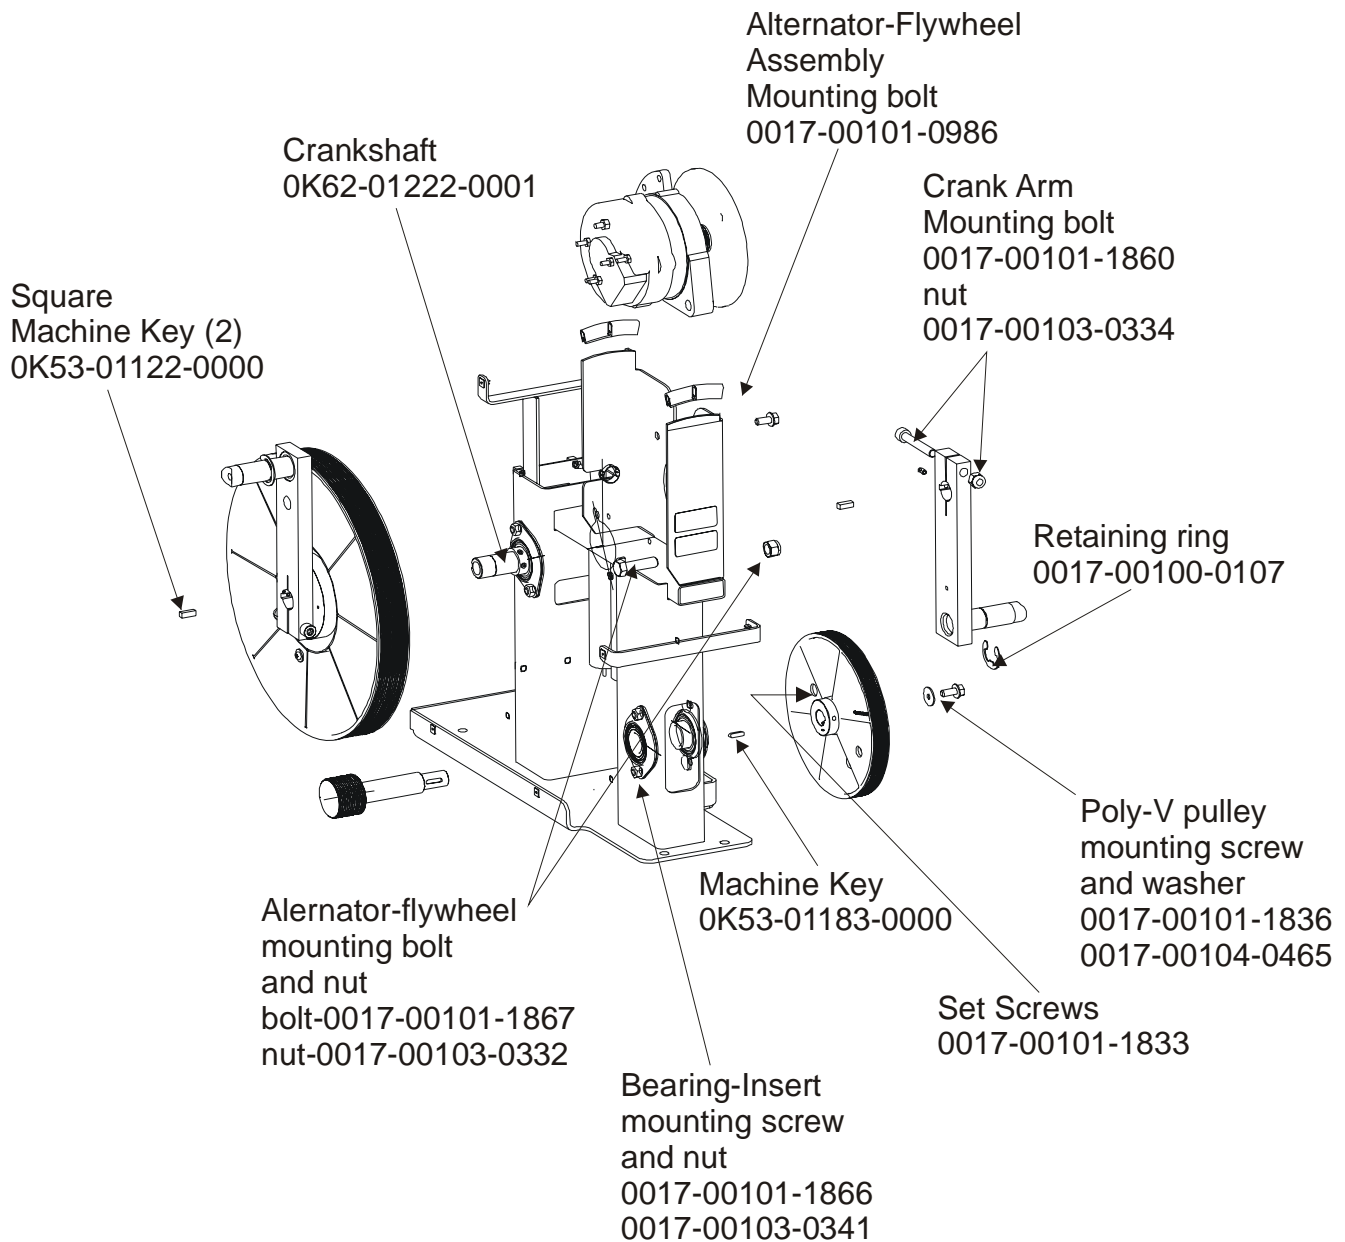

Bearing Insert Assembly
 AK62-00299-0000
 This assembly is used 4 times
 on the drive module assembly.

Bearing Flanges (2)
 OK62-01220-0000

1" Bearing
 OK62-01221-0000

Service Kits		
Part No.	Contents	Quantity
GK62-00002-0044	Crankshaft	1
	Bearings	2
	Sets of Bearing Flanges	2
	Nuts and Washers	4
GK62-00002-0045	Intermediate Shaft	1
	Bearings	2
	Sets of Bearing Flanges	2
	Nuts and Washers	4