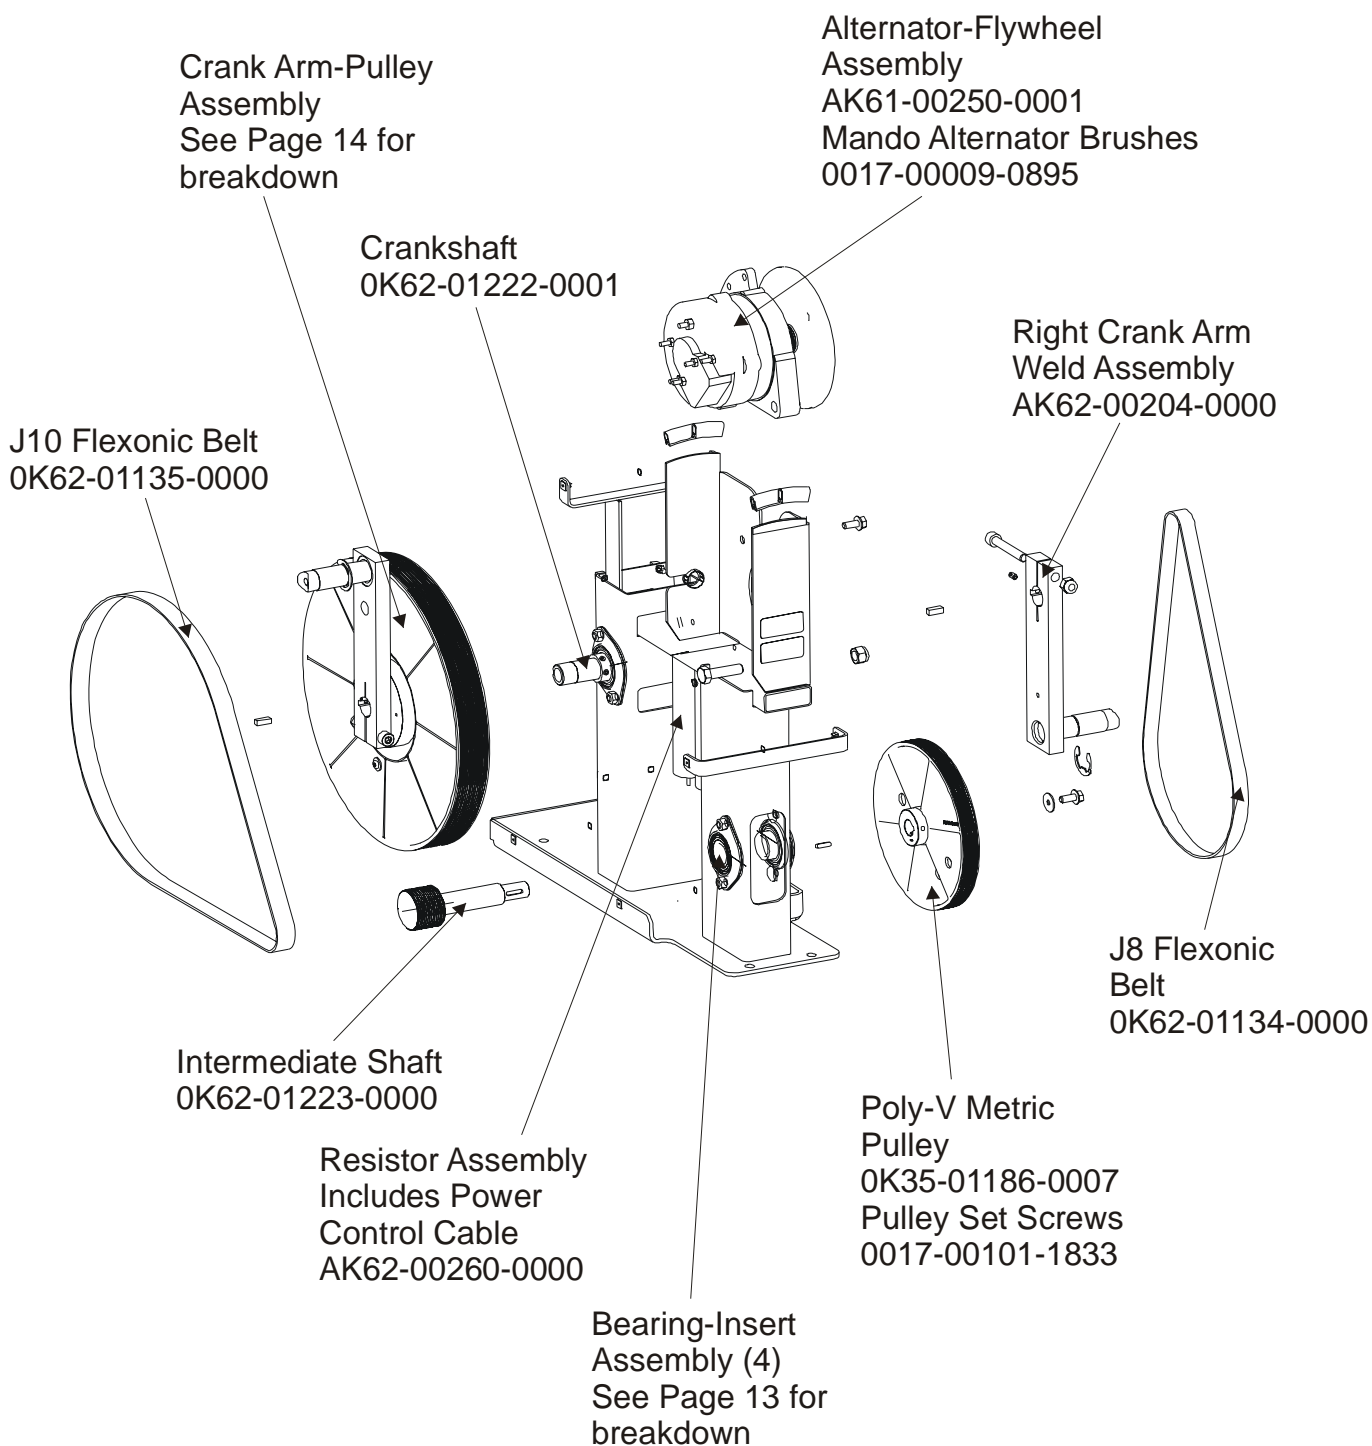

Bearing Insert Assembly
 AK62-00299-0000
 This assembly is used 4 times
 on the drive module assembly.

Bearing Flanges (2)
 OK62-01220-0000

1" Bearing
 OK62-01221-0000

Service Kits		
Part No.	Contents	Quantity
GK62-00002-0044	Crankshaft	1
	Bearings	2
	Sets of Bearing Flanges	2
	Nuts and Washers	4
GK62-00002-0045	Intermediate Shaft	1
	Bearings	2
	Sets of Bearing Flanges	2
	Nuts and Washers	4