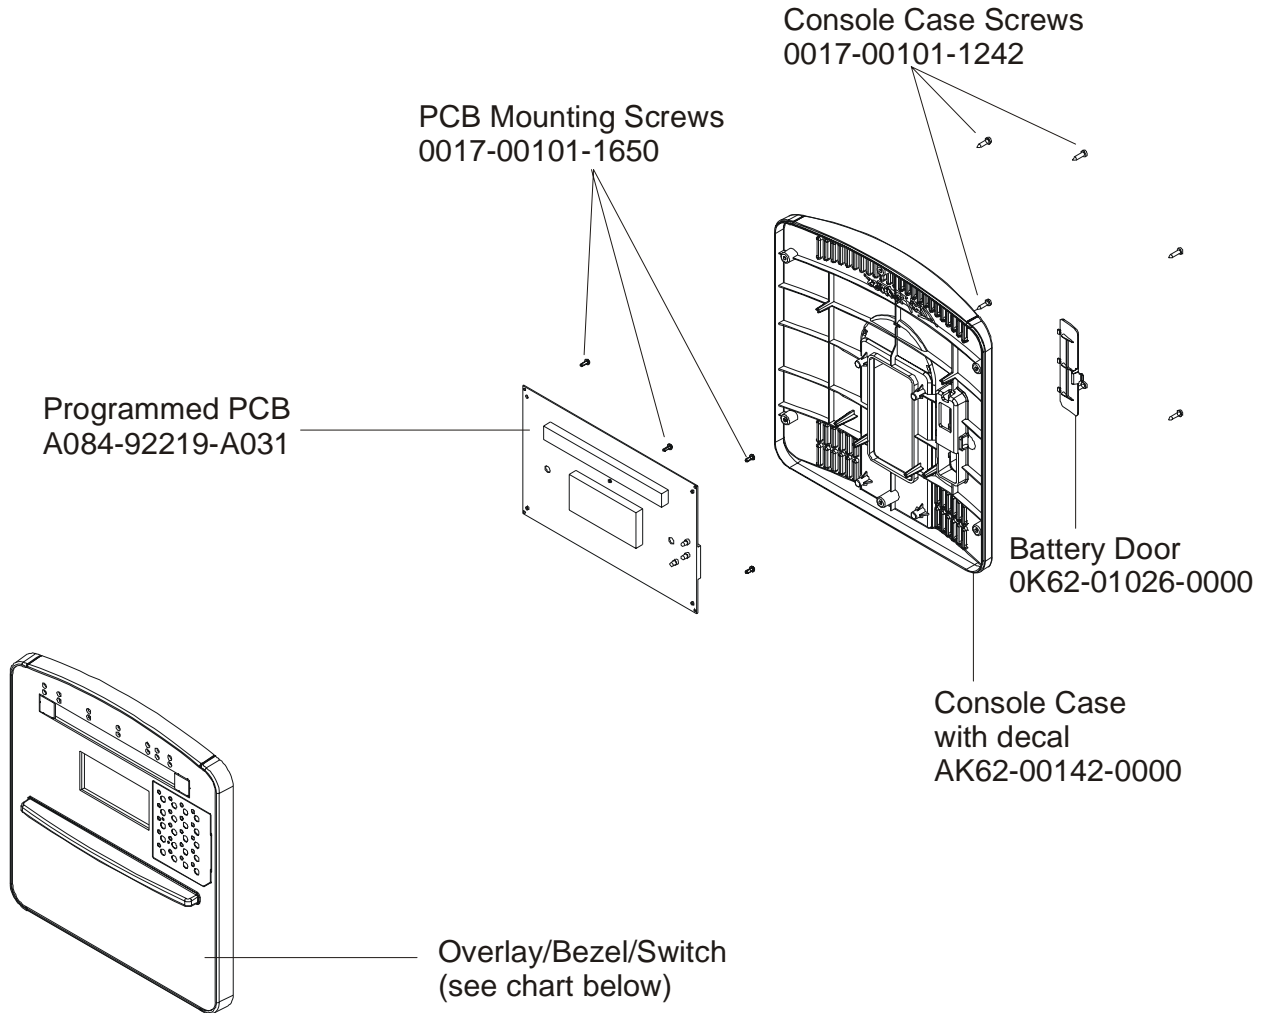

LifeFitness

ARCTIC SILVER QUIET DRIVE
CROSS-TRAINER 90X-0XXX-04

Customer Support Services PARTS MANUAL revised 30 Jul 2008

Miscellaneous	3
Console Support and Deadshaft Covers	4
Handlebars and Bullhorns	5
Console and Related Components	6
Upper Frame Hardware	7
Rocker Arms and Pedal Levers	8
Crank Cover and Lower Caps	9
Lower Frame Shrouds and Hardware	10
Pedal Lever Components	11
PCB, Battery, Reed Switch, and Bracket	12
Bearing Insert Assembly	13
Crank Arm Pulley Assembly	14
Drive Module	15
Drive Module Hardware	16
Cables	17

Description	Part No.
OPERATION MANUAL	M051-00K62-A181
SERVICE MANUAL	M051-00K62-A149
TOUCH UP PAINT: SPRAY CAN .5 OZ BOTTLE W/APPLICATOR .33 OZ PEN	0017-00008-0204 0017-00008-0205 0017-00008-0206
HARDWARE BAG	AK62-00152-0001
PLUG IN OPTION 120/60	GK62-00002-0018
PLUG IN OPTION 240/50 UK	GK62-00002-0019
PLUG IN OPTION 240v AUS	GK62-00002-0020
PLUG IN OPTION 230/50 CONT.	GK62-00002-0021
POWER CABLE WITH BRACKET ASSEMBLY CONSISTS OF: 120" COAX CABLE ASSY. 120" POWER EXTENSION CABLE ACCESS PANEL BRACKET F-TYPE PANEL CONNECTOR #8 PLASTIC GROMMET	AK62-00210-0000 AK32-00020-0002 AK32-00078-0001 OK62-01179-0001 0017-00021-2846 0017-00042-0754

NOTE: The 90X-0XXX-04 has Lifepulse sensors for reading heart rate and is pre-wired for the attachable LCD TV. When ordered with an attachable LCD TV, it becomes a model 90XER-XXXX-04. See the LCD-0XXX-02 Entertainment parts list for the part numbers and descriptions for the attachable LCD TV, remote, and hardware for this product.