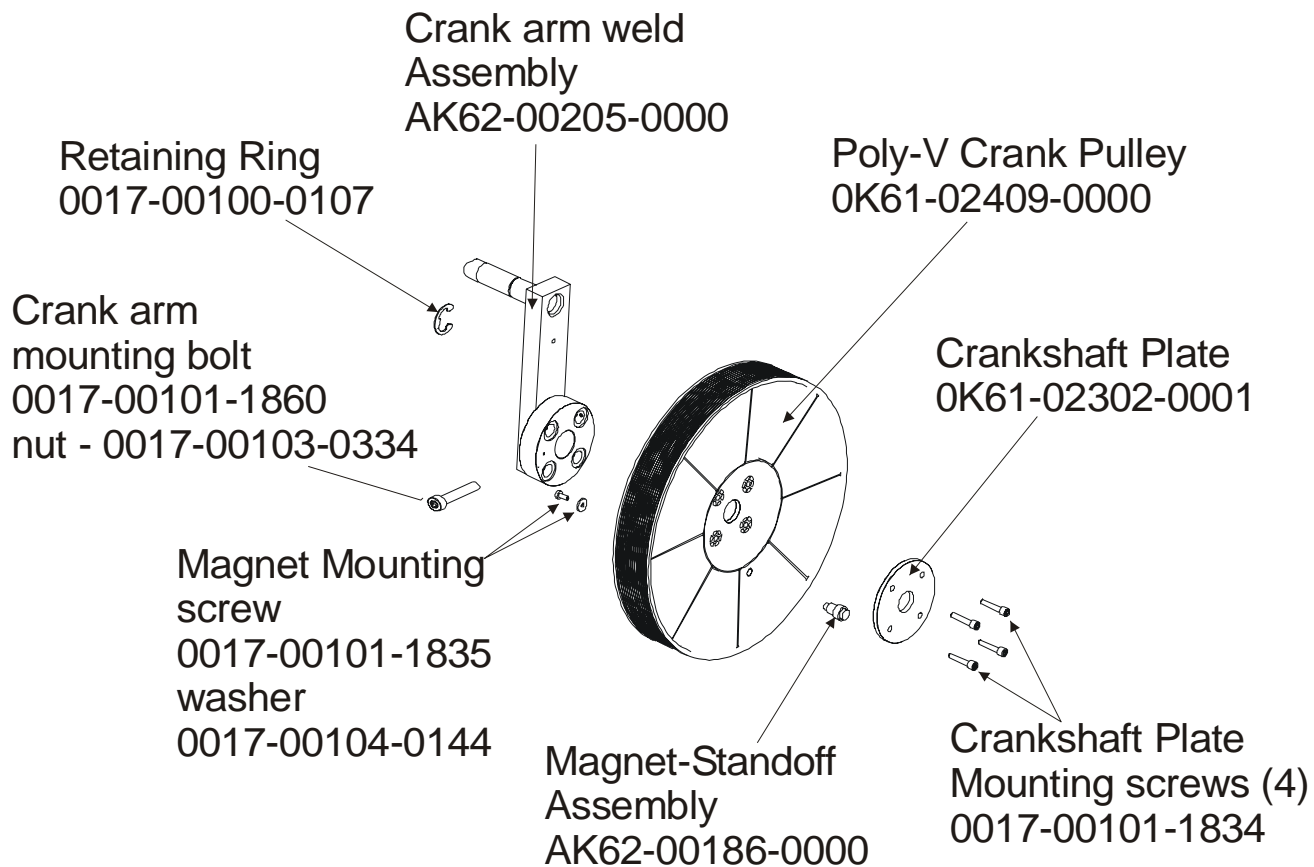

Bearing Insert Assembly
AK62-00299-0000
This assembly is used 4 times
on the drive module assembly.

Bearing Flanges (2)
OK62-01220-0000

1" Bearing
OK62-01221-0000

Service Kits		
Part No.	Contents	Quantity
GK62-00002-0044	Crankshaft	1
	Bearings	2
	Sets of Bearing Flanges	2
	Nuts and Washers	4
GK62-00002-0045	Intermediate Shaft	1
	Bearings	2
	Sets of Bearing Flanges	2
	Nuts and Washers	4