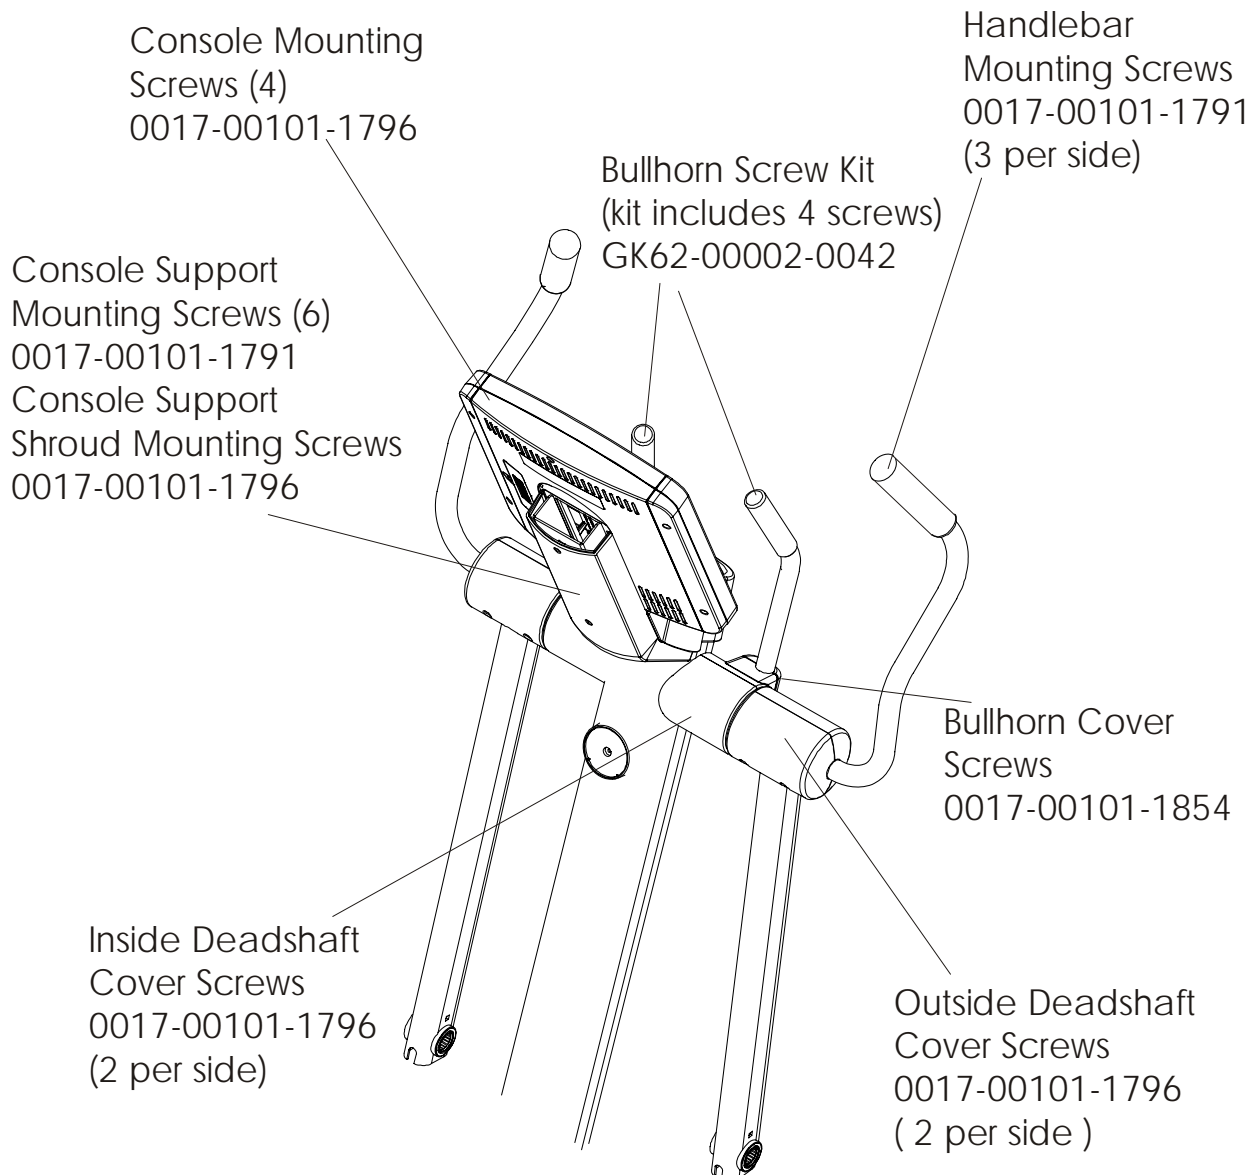

NOTE: The 90X-0XXX-04 has Lifepulse sensors for reading heart rate and is pre-wired for the attachable LCD TV. When ordered with an attachable LCD TV, it becomes a model 90XER-XXXX-04. See the LCD-0XXX-02 Entertainment parts list for the part numbers and descriptions for the attachable LCD TV, remote, and hardware for this product.

items not shown

Accessory Tray

OK62-01022-0000

Accessory Tray Mounting Screws (2)

0017-00101-1846

Rocker Arms Kit
GK62-00002-0070
contents:

- Rocker Arms (2)
- Hardened Spacers (2)
- Oilite Washers (2)
- Retaining Rings (2)
- Loctite 620*
- Alcohol pad