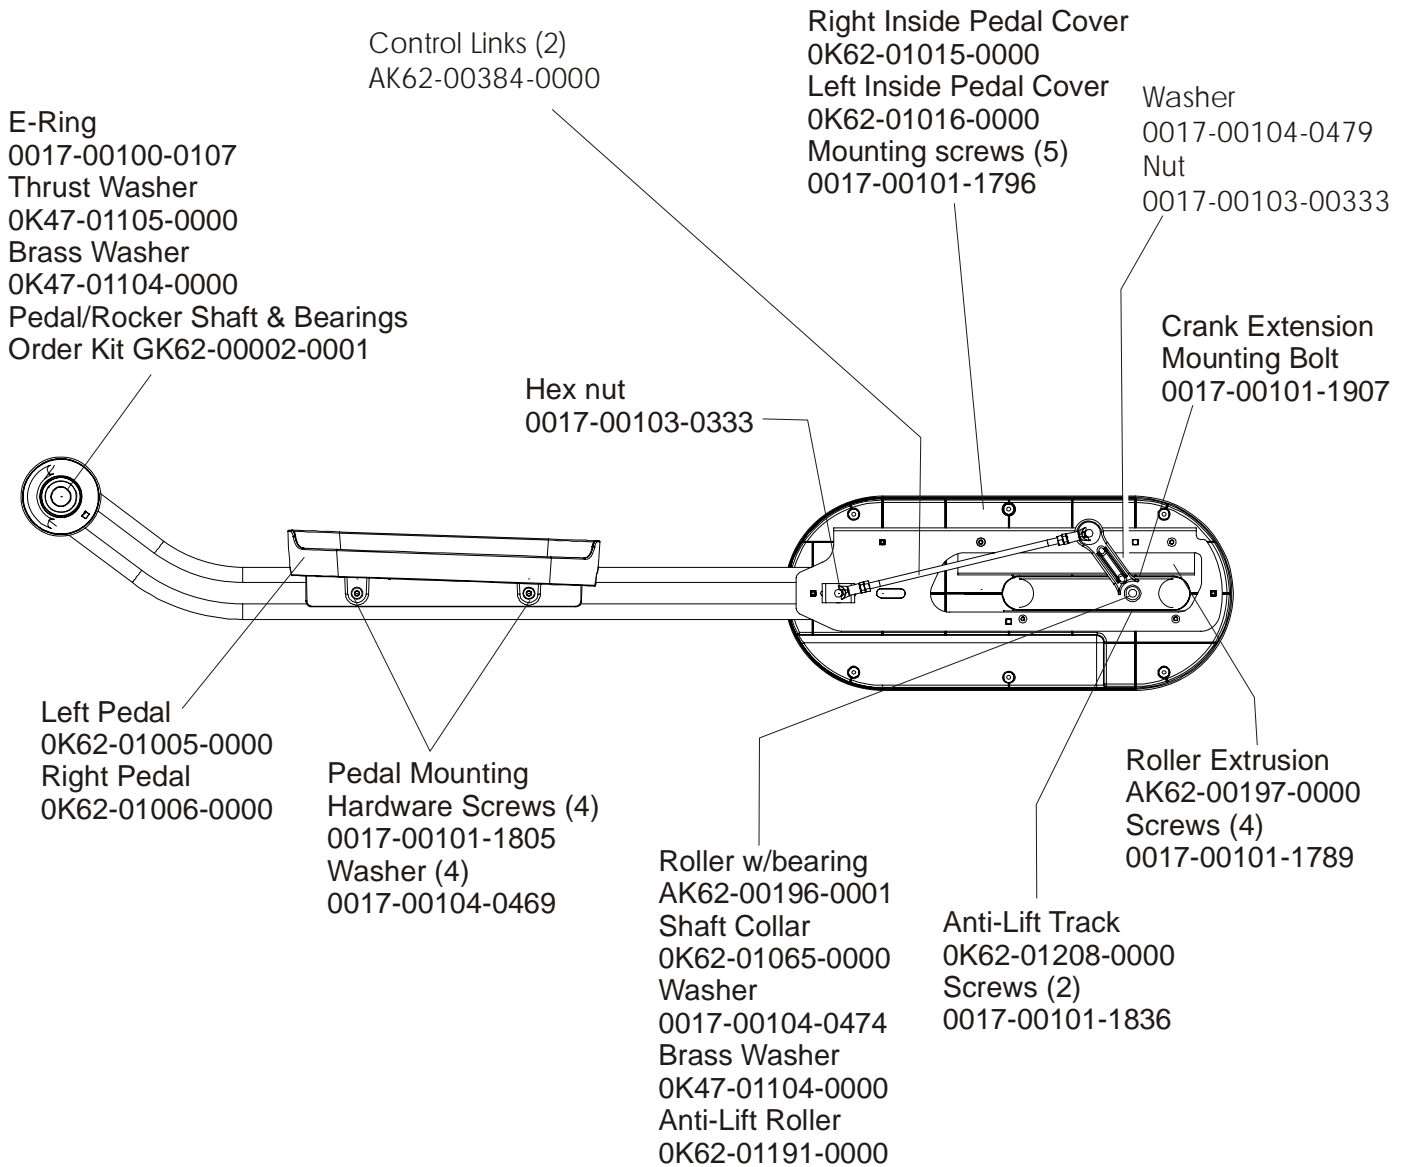

items not shown

Accessory Tray

OK62-01022-0000

Accessory Tray Mounting Screws (2)

0017-00101-1846

Rocker Arms Kit
GK62-00002-0070
contents:

- Rocker Arms (2)
- Hardened Spacers (2)
- Oilite Washers (2)
- Retaining Rings (2)
- Loctite 620*
- Alcohol pad

Rocker Arms
AK62-00002-0070
Shaft Collar w/Screws
0K61-01259-0000

LF Bug
Medallion Assembly
AK58-00245-0000

Right Pedal
Lever Assembly
AK62-00236-0000

Left Pedal Lever
Assembly
AK62-00235-0000

Crank Cover
0K61-03100-0002
2 - Mounting screws
0017-00101-1837

Stabilizer Caps
4 - 0K62-01003-0000

Front frame Cap
0K62-01004-0000
Mounting Screws
(Located on front sides of Ladder Frame Cover)
2- 0017-00101-1795

Control Link Kit
GK62-00002-0071
(contains 2 control links,
part nos. AK62-00384-0000)