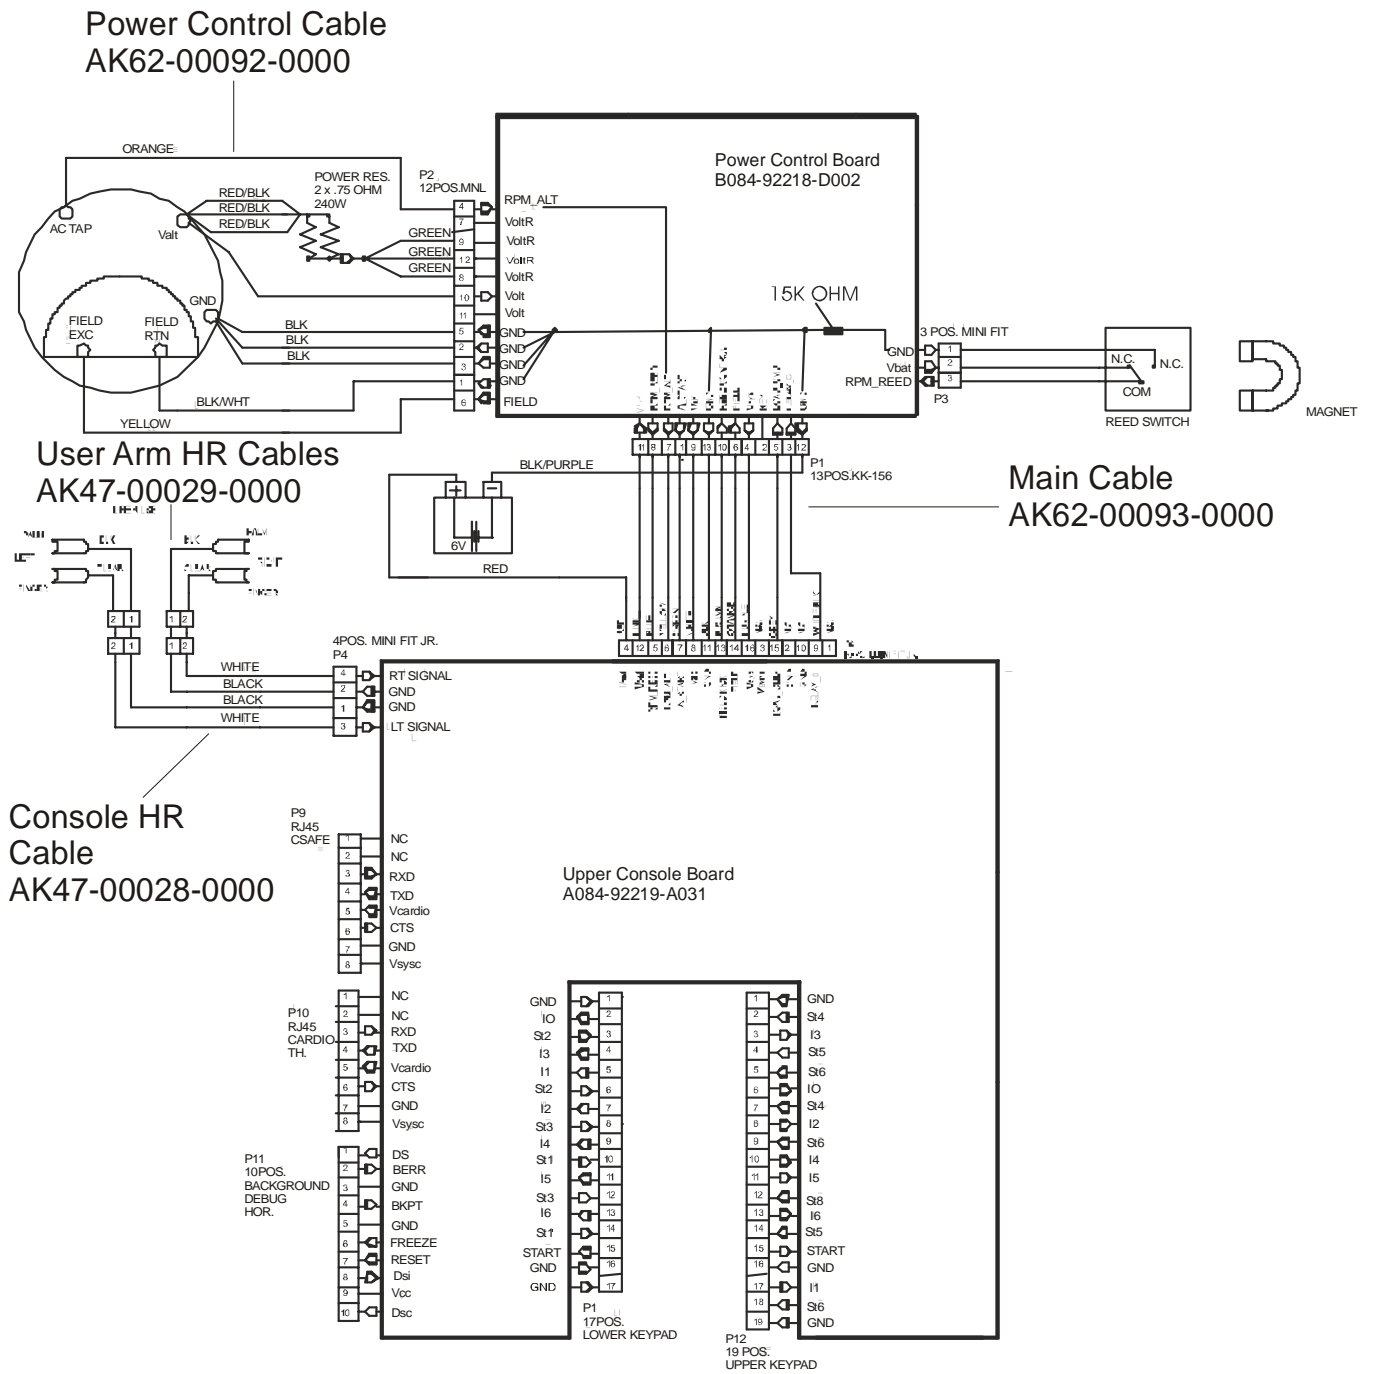

Bearing Insert Assembly
 AK62-00299-0000
 This assembly is used 4 times
 on the drive module assembly.

Bearing Flanges (2)
 OK62-01220-0000

1" Bearing
 OK62-01221-0000

Service Kits		
Part No.	Contents	Quantity
GK62-00002-0044	Crankshaft	1
	Bearings	2
	Sets of Bearing Flanges	2
	Nuts and Washers	4
GK62-00002-0045	Intermediate Shaft	1
	Bearings	2
	Sets of Bearing Flanges	2
	Nuts and Washers	4