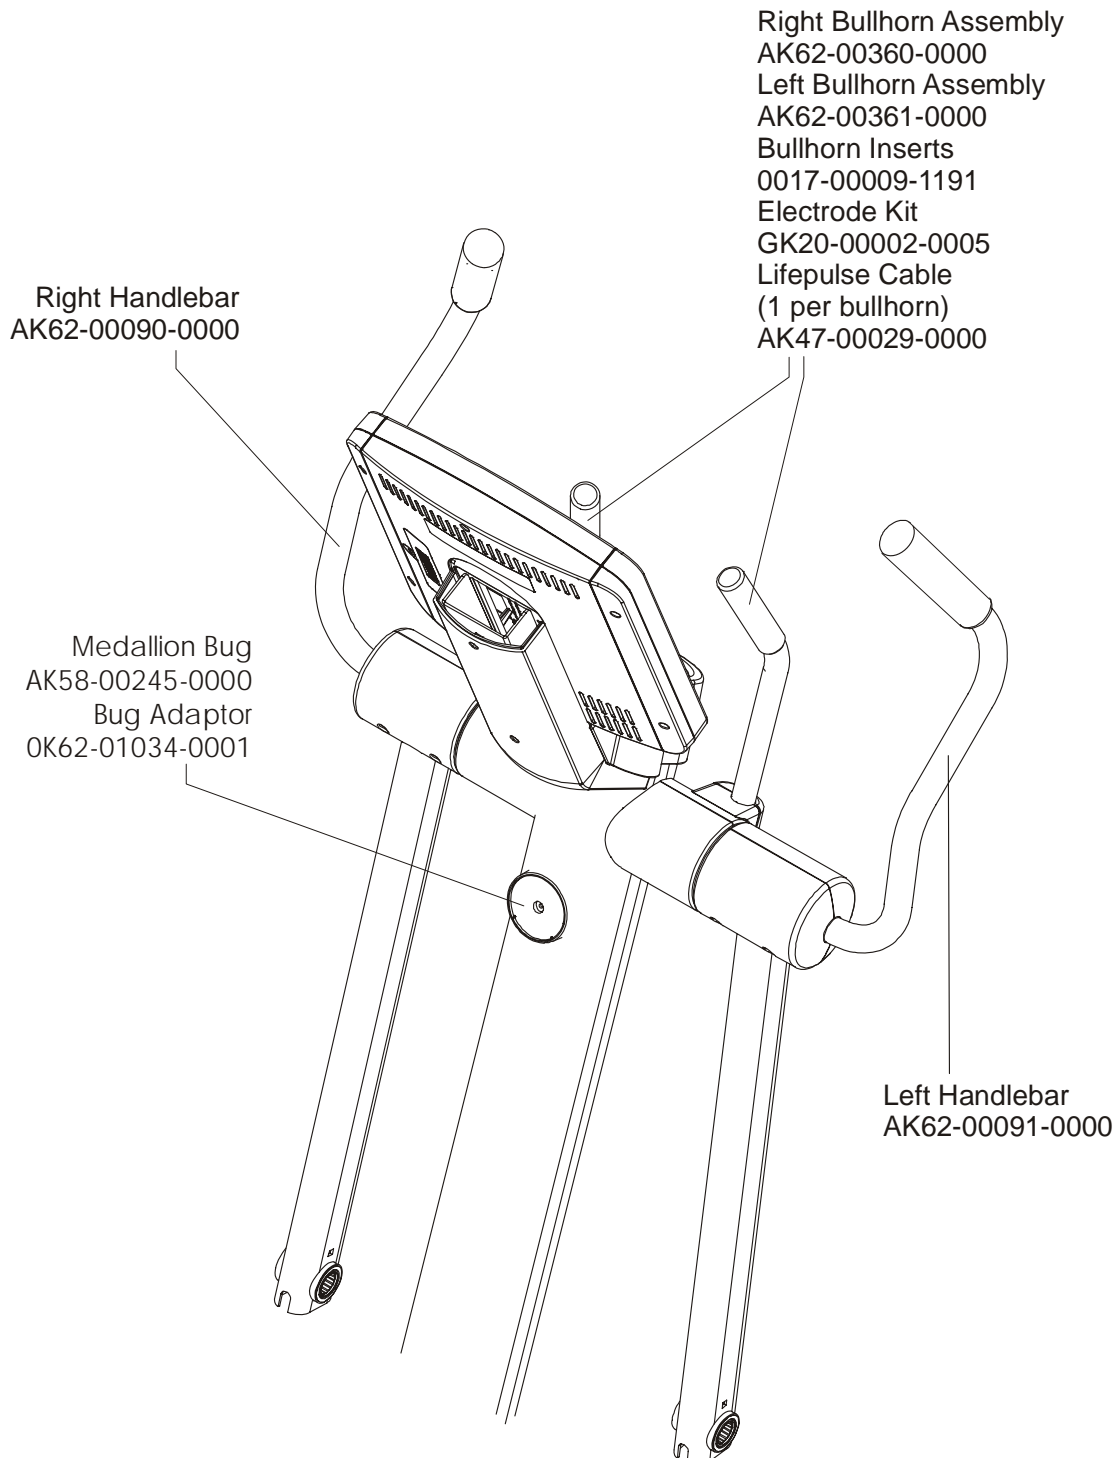

LifeFitness

ARCTIC SILVER QUIET DRIVE
CROSS-TRAINER 90X-0XXX-04

Customer Support Services PARTS MANUAL revised 30 Jul 2008

Miscellaneous	3
Console Support and Deadshaft Covers	4
Handlebars and Bullhorns	5
Console and Related Components	6
Upper Frame Hardware	7
Rocker Arms and Pedal Levers	8
Crank Cover and Lower Caps	9
Lower Frame Shrouds and Hardware	10
Pedal Lever Components	11
PCB, Battery, Reed Switch, and Bracket	12
Bearing Insert Assembly	13
Crank Arm Pulley Assembly	14
Drive Module	15
Drive Module Hardware	16
Cables	17

Description	Part No.
OPERATION MANUAL	M051-00K62-A181
SERVICE MANUAL	M051-00K62-A149
TOUCH UP PAINT: SPRAY CAN .5 OZ BOTTLE W/APPLICATOR .33 OZ PEN	0017-00008-0204 0017-00008-0205 0017-00008-0206
HARDWARE BAG	AK62-00152-0001
PLUG IN OPTION 120/60	GK62-00002-0018
PLUG IN OPTION 240/50 UK	GK62-00002-0019
PLUG IN OPTION 240v AUS	GK62-00002-0020
PLUG IN OPTION 230/50 CONT.	GK62-00002-0021
POWER CABLE WITH BRACKET ASSEMBLY CONSISTS OF: 120" COAX CABLE ASSY. 120" POWER EXTENSION CABLE ACCESS PANEL BRACKET F-TYPE PANEL CONNECTOR #8 PLASTIC GROMMET	AK62-00210-0000 AK32-00020-0002 AK32-00078-0001 OK62-01179-0001 0017-00021-2846 0017-00042-0754

NOTE: The 90X-0XXX-04 has Lifepulse sensors for reading heart rate and is pre-wired for the attachable LCD TV. When ordered with an attachable LCD TV, it becomes a model 90XER-XXXX-04. See the LCD-0XXX-02 Entertainment parts list for the part numbers and descriptions for the attachable LCD TV, remote, and hardware for this product.

items not shown

Accessory Tray

OK62-01022-0000

Accessory Tray Mounting Screws (2)

0017-00101-1846

Rocker Arms Kit
GK62-00002-0070
contents:

- Rocker Arms (2)
- Hardened Spacers (2)
- Oilite Washers (2)
- Retaining Rings (2)
- Loctite 620*
- Alcohol pad