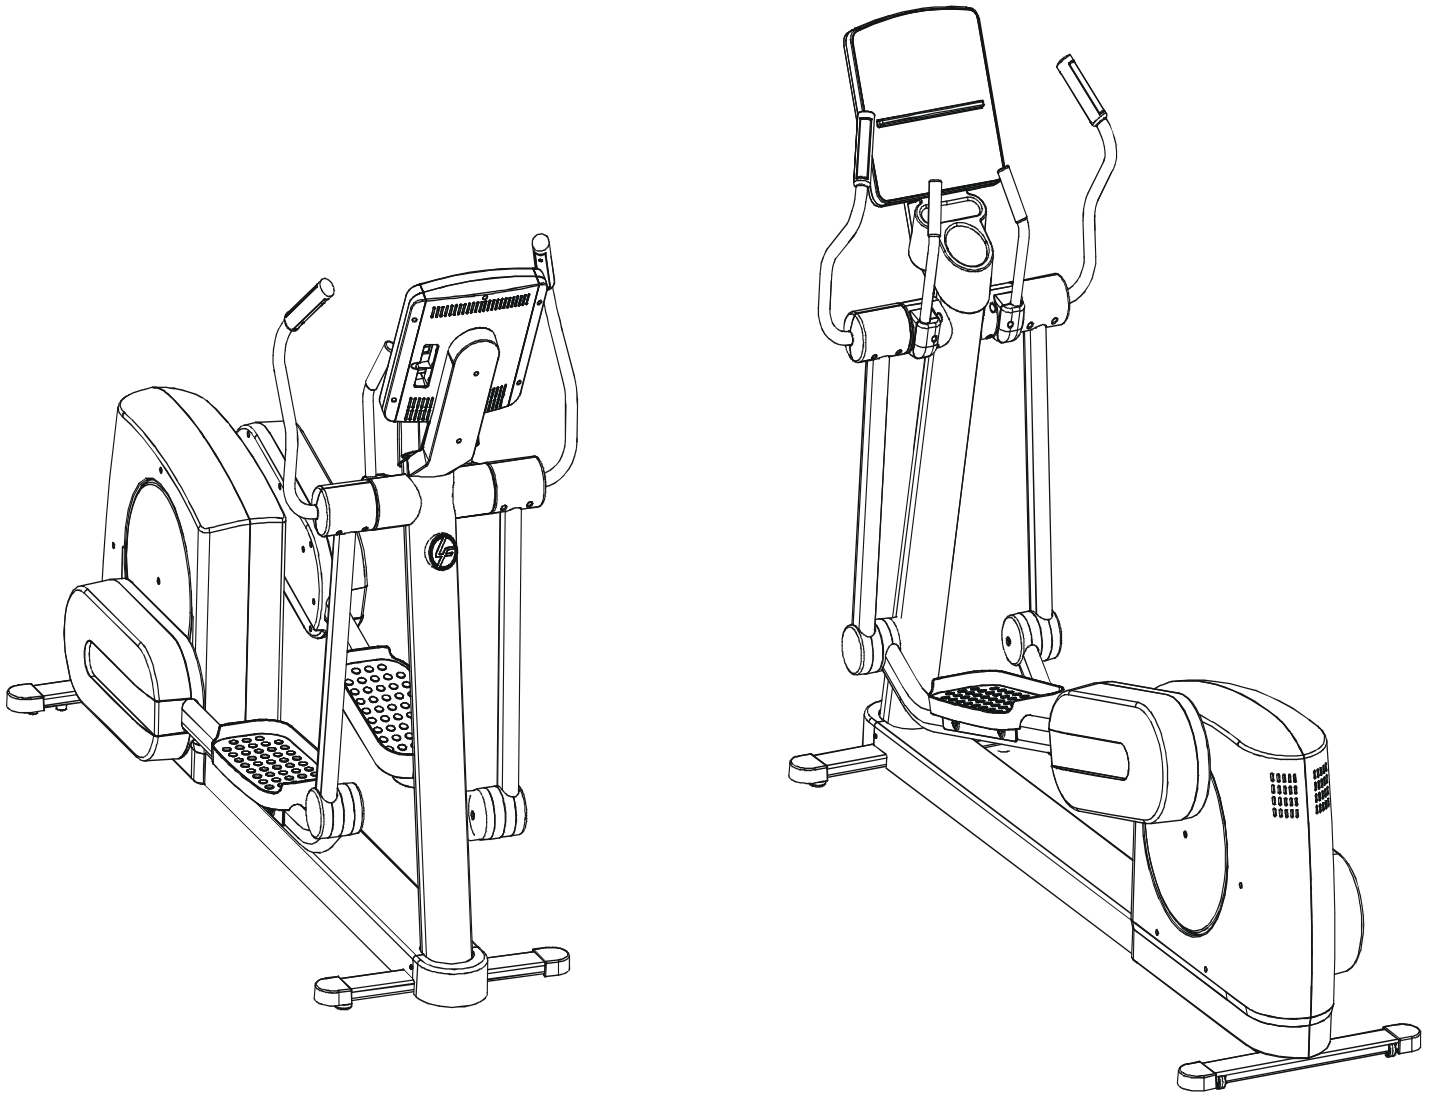

LifeFitness

ARCTIC SILVER QUIET DRIVE
CROSS-TRAINER 90X-0XXX-04

Customer Support Services PARTS MANUAL revised 30 Jul 2008

Miscellaneous	3
Console Support and Deadshaft Covers	4
Handlebars and Bullhorns	5
Console and Related Components	6
Upper Frame Hardware	7
Rocker Arms and Pedal Levers	8
Crank Cover and Lower Caps	9
Lower Frame Shrouds and Hardware	10
Pedal Lever Components	11
PCB, Battery, Reed Switch, and Bracket	12
Bearing Insert Assembly	13
Crank Arm Pulley Assembly	14
Drive Module	15
Drive Module Hardware	16
Cables	17

Description	Part No.
OPERATION MANUAL	M051-00K62-A181
SERVICE MANUAL	M051-00K62-A149
TOUCH UP PAINT: SPRAY CAN .5 OZ BOTTLE W/APPLICATOR .33 OZ PEN	0017-00008-0204 0017-00008-0205 0017-00008-0206
HARDWARE BAG	AK62-00152-0001
PLUG IN OPTION 120/60	GK62-00002-0018
PLUG IN OPTION 240/50 UK	GK62-00002-0019
PLUG IN OPTION 240v AUS	GK62-00002-0020
PLUG IN OPTION 230/50 CONT.	GK62-00002-0021
POWER CABLE WITH BRACKET ASSEMBLY CONSISTS OF: 120" COAX CABLE ASSY. 120" POWER EXTENSION CABLE ACCESS PANEL BRACKET F-TYPE PANEL CONNECTOR #8 PLASTIC GROMMET	AK62-00210-0000 AK32-00020-0002 AK32-00078-0001 OK62-01179-0001 0017-00021-2846 0017-00042-0754

NOTE: The 90X-0XXX-04 has Lifepulse sensors for reading heart rate and is pre-wired for the attachable LCD TV. When ordered with an attachable LCD TV, it becomes a model 90XER-XXXX-04. See the LCD-0XXX-02 Entertainment parts list for the part numbers and descriptions for the attachable LCD TV, remote, and hardware for this product.