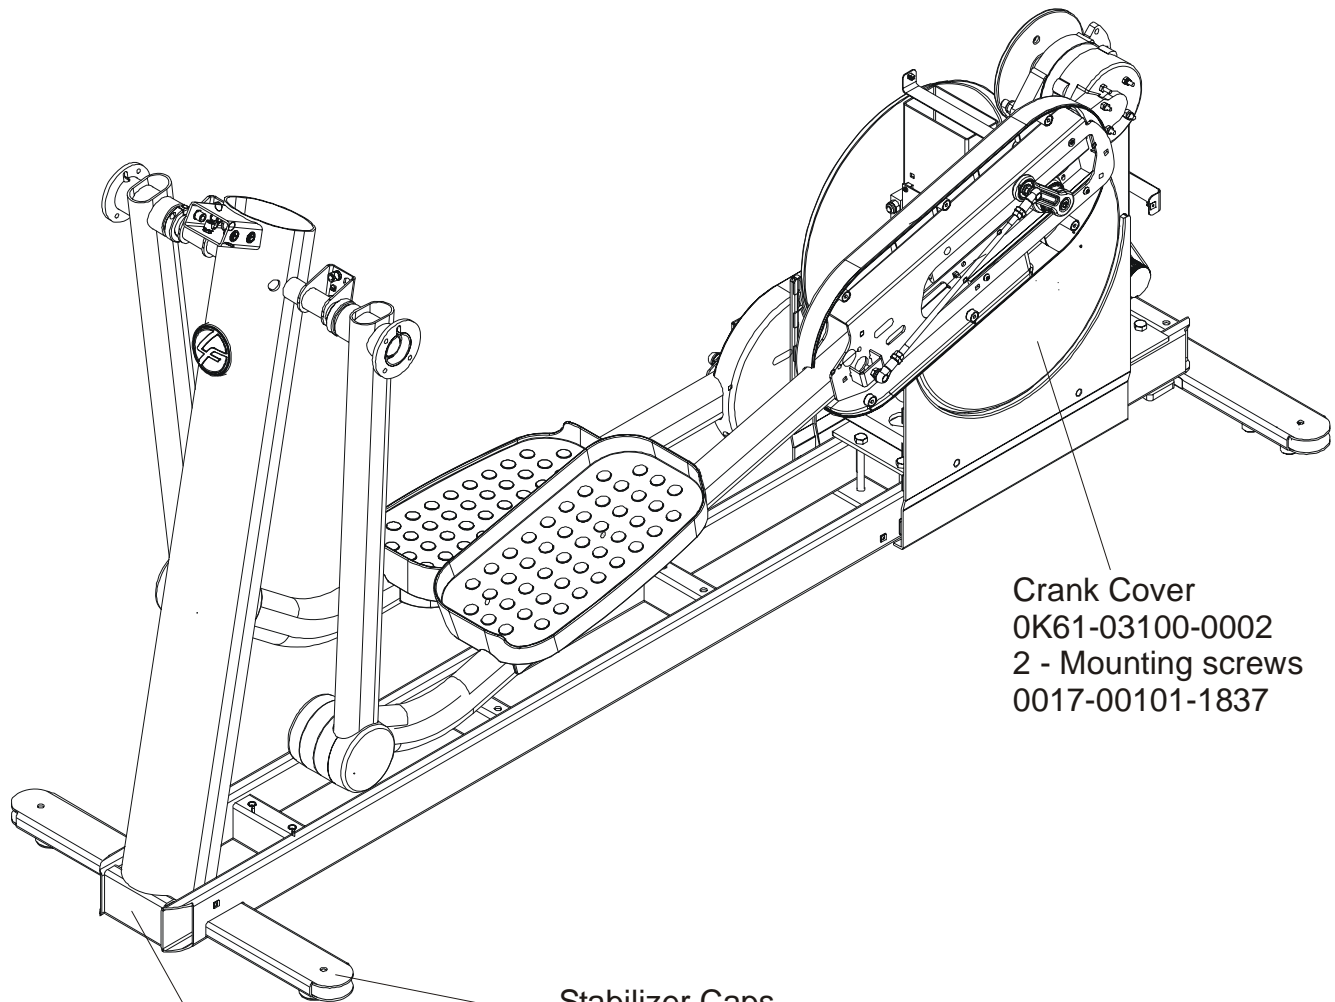

Crank Cover
0K61-03100-0002
2 - Mounting screws
0017-00101-1837

Stabilizer Caps
4 - 0K62-01003-0000

Front frame Cap
0K62-01004-0000
Mounting Screws
(Located on front sides of Ladder Frame Cover)
2- 0017-00101-1795