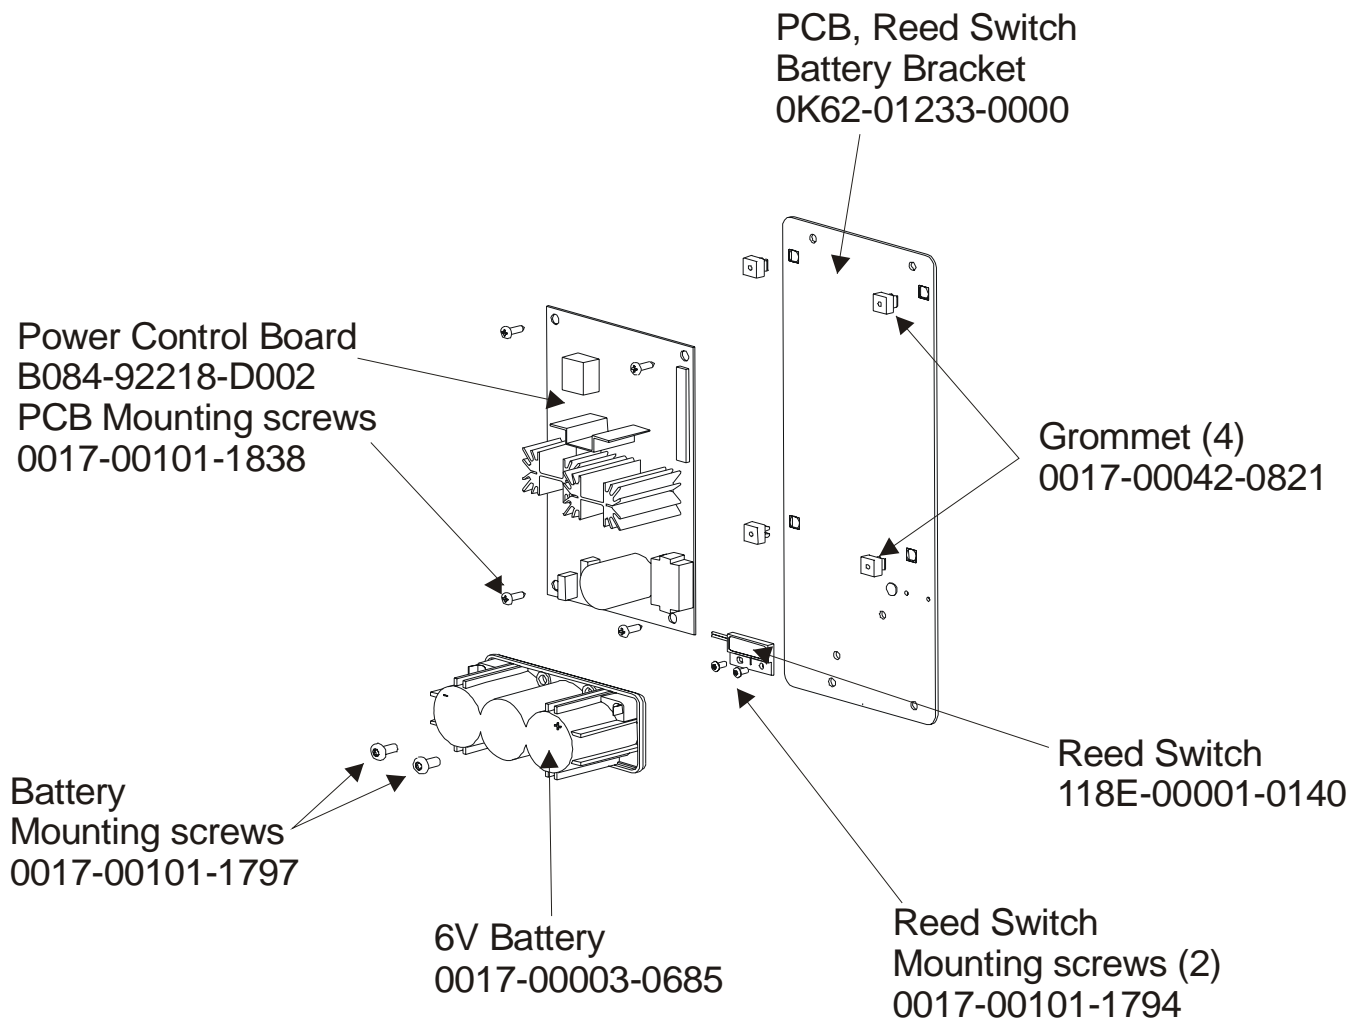

Bearing Insert Assembly
AK62-00299-0000
This assembly is used 4 times
on the drive module assembly.

Bearing Flanges (2)
OK62-01220-0000

1" Bearing
OK62-01221-0000

Service Kits		
Part No.	Contents	Quantity
GK62-00002-0044	Crankshaft	1
	Bearings	2
	Sets of Bearing Flanges	2
	Nuts and Washers	4
GK62-00002-0045	Intermediate Shaft	1
	Bearings	2
	Sets of Bearing Flanges	2
	Nuts and Washers	4