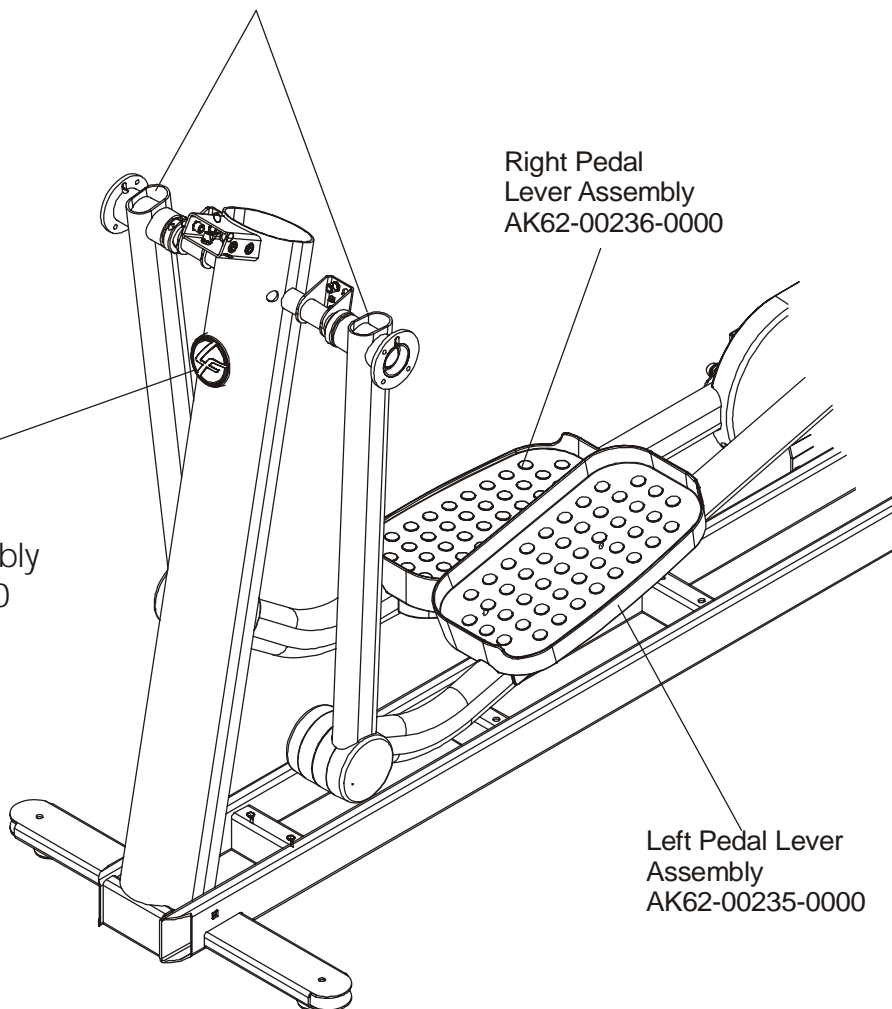

NOTE: The 90X-0XXX-04 has Lifepulse sensors for reading heart rate and is pre-wired for the attachable LCD TV. When ordered with an attachable LCD TV, it becomes a model 90XER-XXXX-04. See the LCD-0XXX-02 Entertainment parts list for the part numbers and descriptions for the attachable LCD TV, remote, and hardware for this product.

items not shown

Accessory Tray

OK62-01022-0000

Accessory Tray Mounting Screws (2)

0017-00101-1846

Rocker Arms Kit
GK62-00002-0070
contents:

- Rocker Arms (2)
- Hardened Spacers (2)
- Oilite Washers (2)
- Retaining Rings (2)
- Loctite 620*
- Alcohol pad

Rocker Arms
AK62-00002-0070
Shaft Collar w/Screws
0K61-01259-0000

LF Bug
Medallion Assembly
AK58-00245-0000

Right Pedal
Lever Assembly
AK62-00236-0000

Left Pedal Lever
Assembly
AK62-00235-0000

Crank Cover
0K61-03100-0002
2 - Mounting screws
0017-00101-1837