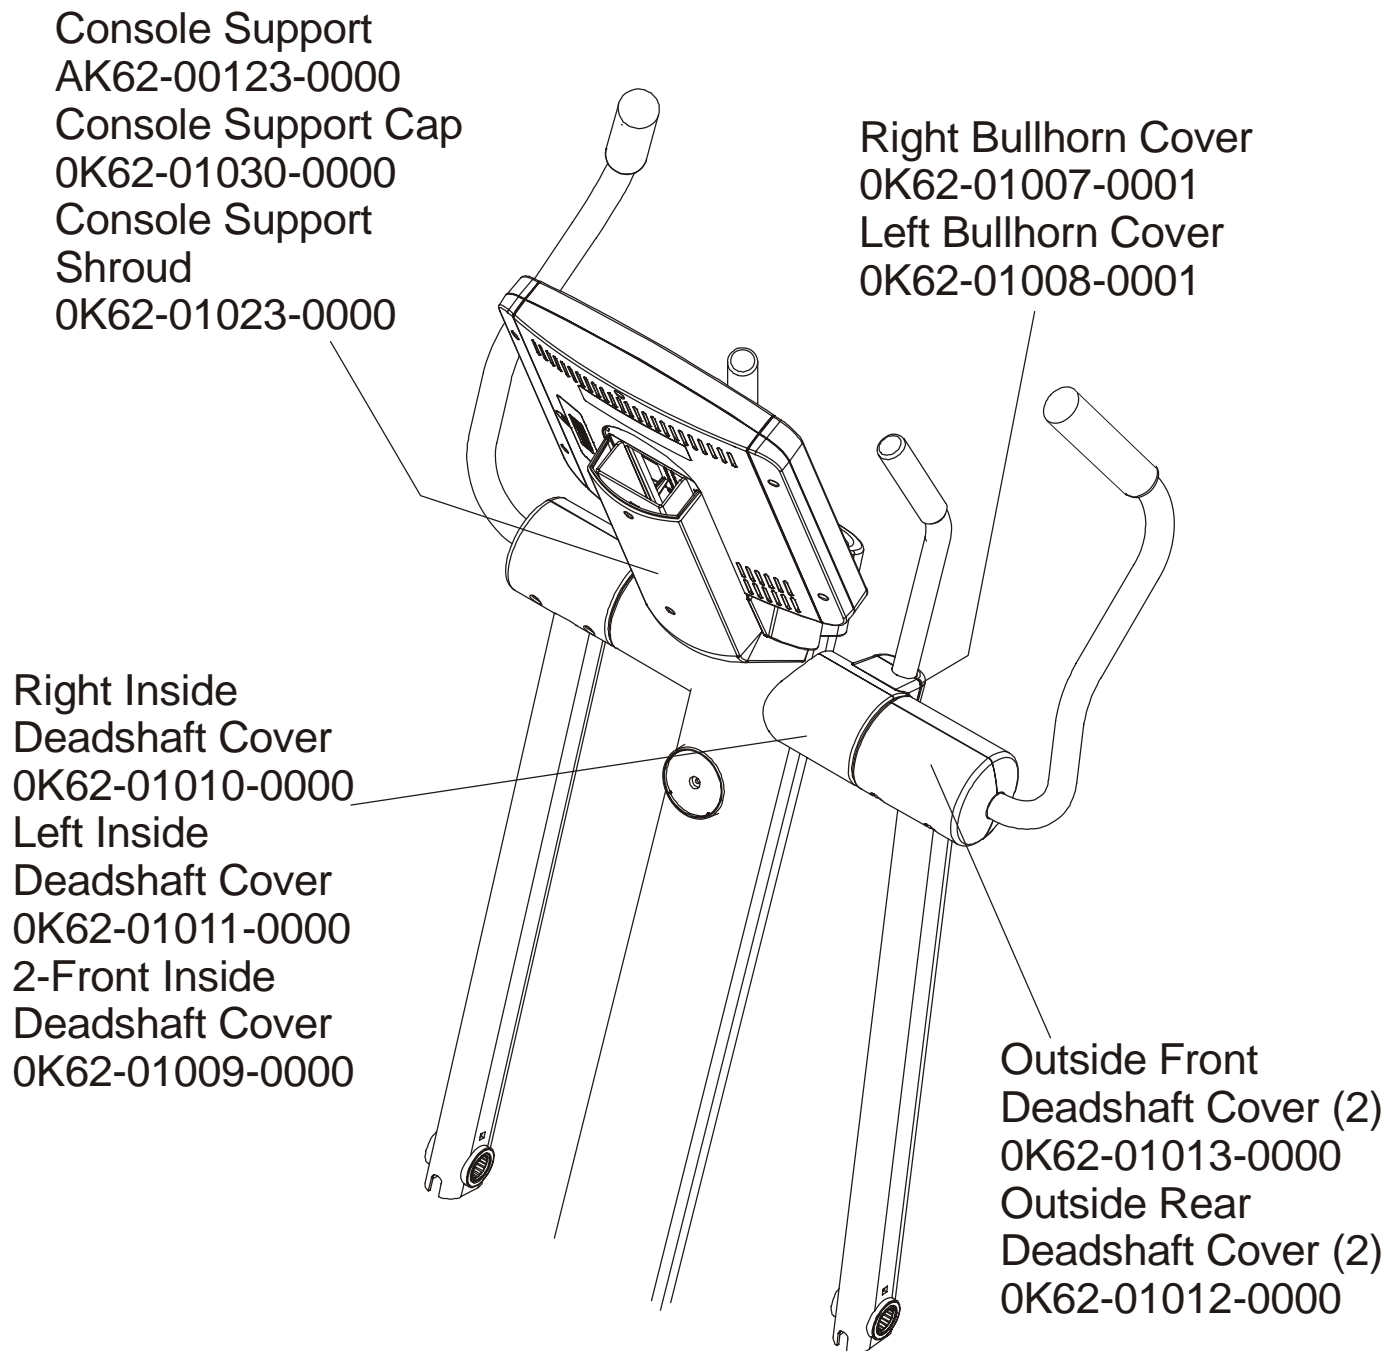

LifeFitness

ARCTIC SILVER QUIET DRIVE
CROSS-TRAINER 90X-0XXX-04

Customer Support Services PARTS MANUAL revised 30 Jul 2008

Miscellaneous	3
Console Support and Deadshaft Covers	4
Handlebars and Bullhorns	5
Console and Related Components	6
Upper Frame Hardware	7
Rocker Arms and Pedal Levers	8
Crank Cover and Lower Caps	9
Lower Frame Shrouds and Hardware	10
Pedal Lever Components	11
PCB, Battery, Reed Switch, and Bracket	12
Bearing Insert Assembly	13
Crank Arm Pulley Assembly	14
Drive Module	15
Drive Module Hardware	16
Cables	17

Description	Part No.
OPERATION MANUAL	M051-00K62-A181
SERVICE MANUAL	M051-00K62-A149
TOUCH UP PAINT: SPRAY CAN .5 OZ BOTTLE W/APPLICATOR .33 OZ PEN	0017-00008-0204 0017-00008-0205 0017-00008-0206
HARDWARE BAG	AK62-00152-0001
PLUG IN OPTION 120/60	GK62-00002-0018
PLUG IN OPTION 240/50 UK	GK62-00002-0019
PLUG IN OPTION 240v AUS	GK62-00002-0020
PLUG IN OPTION 230/50 CONT.	GK62-00002-0021
POWER CABLE WITH BRACKET ASSEMBLY CONSISTS OF: 120" COAX CABLE ASSY. 120" POWER EXTENSION CABLE ACCESS PANEL BRACKET F-TYPE PANEL CONNECTOR #8 PLASTIC GROMMET	AK62-00210-0000 AK32-00020-0002 AK32-00078-0001 OK62-01179-0001 0017-00021-2846 0017-00042-0754

NOTE: The 90X-0XXX-04 has Lifepulse sensors for reading heart rate and is pre-wired for the attachable LCD TV. When ordered with an attachable LCD TV, it becomes a model 90XER-XXXX-04. See the LCD-0XXX-02 Entertainment parts list for the part numbers and descriptions for the attachable LCD TV, remote, and hardware for this product.