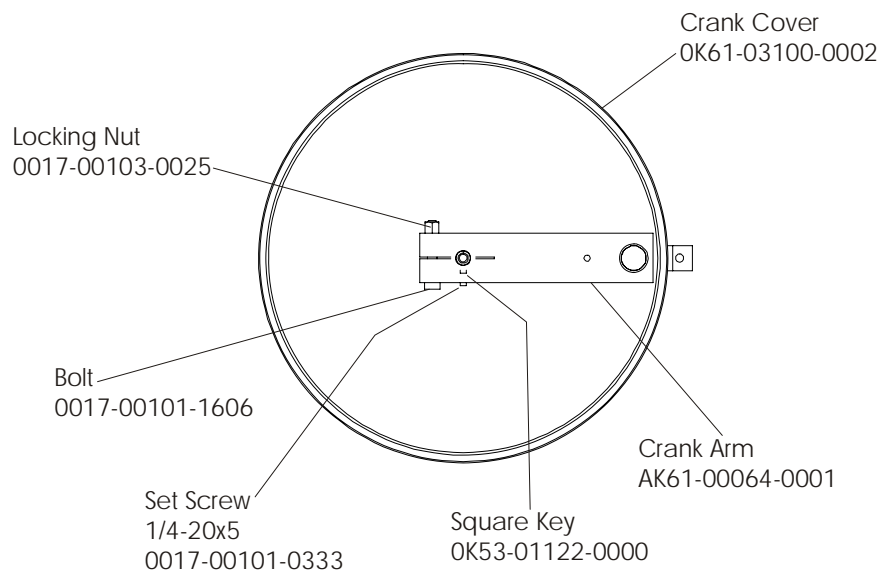

**91X CROSS-TRAINER
ROLLER ASSEMBLY**

**91X-0XXX-01
S/N XTF100000 and UP**