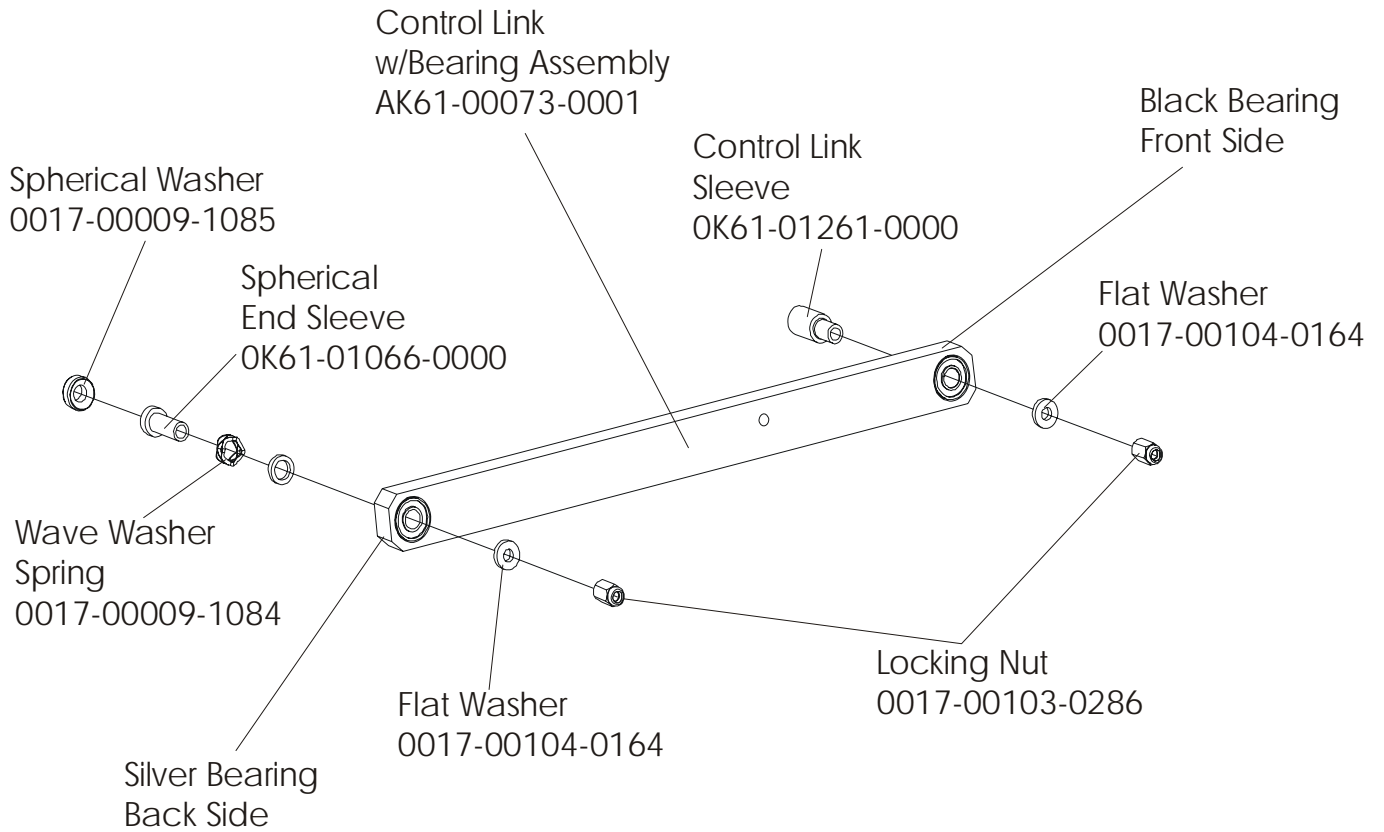

**91X CROSS-TRAINER
ROLLER ASSEMBLY**

**91X-0XXX-01
S/N XTF100000 and UP**

Tie Rod Kit – GK61-00002-0020

S/N XTF100000 and UP

Right Link Cover w/decals
AK61-00175-0001
Decal
OK61-01367-0000
White Link Cover
(used on 91X-0006-01 only)
OK61-06330-0003

Allen Head Bolt
0017-00101-1645

Phillips Pan Screw
0017-00101-1646

Left Link Cover w/decals
AK61-00175-0002
Decal
OK61-01367-0000
White (used on 91X-0006-01 only)
OK61-06310-0003

Roller Retainer Plate
OK61-04114-0000