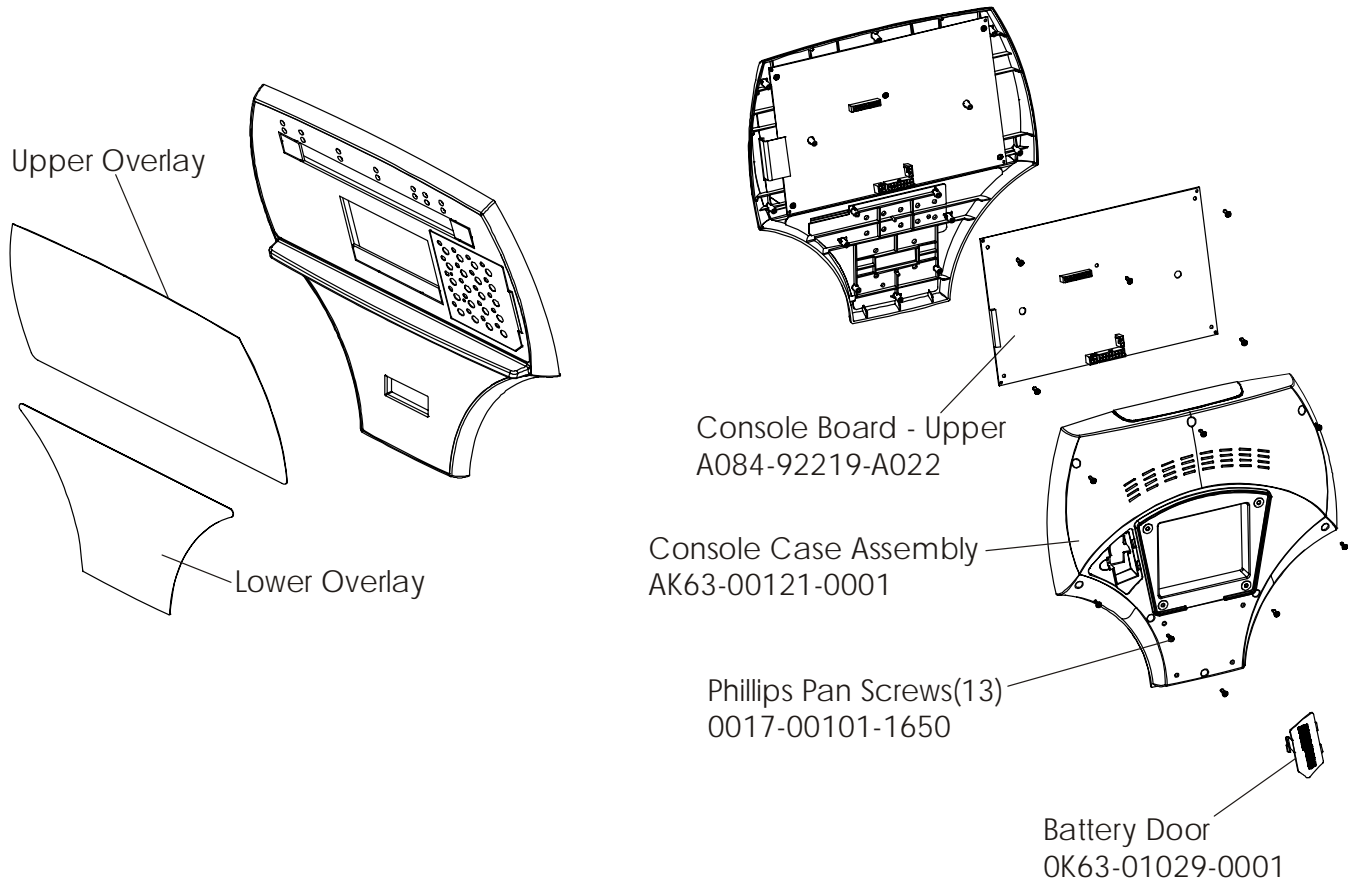

The 91X-0XXX-01 has both Telemetry and LifePulse sensors for Heart Rate.

	Page
DRIVE BELTS AND ALTERNATOR.....	4
CONSOLE SUPPORT ASSEMBLY.....	5
CONSOLE ASSEMBLY	6
ROLLER ASSEMBLY	7
CRANKSHAFT ASSEMBLY	8
DRIVE LINKAGE ASSEMBLY.....	9
ANTI-LIFT BRACKET AND OUTER PEDAL COVERS.....	10
FRAME ASSEMBLY	11
CLEVIS AND FRONT FRAME COVERS	12
PEDAL LEVER ASSEMBLY.....	13
ROCKER ARM COVERS	14
ROCKER ARM ASSEMBLY	15
REAR DRIVE SHROUDS W/DECALS.....	16
UPPER ARM / HEART RATE ASSEMBLY	17
CABLES.....	18

91X CROSS-TRAINER
DRIVE BELTS AND ALTERNATOR

91X-0XXX-01
S/N XTF100000 and UP

**91X CROSS-TRAINER
CONSOLE SUPPORT ASSEMBLY**

**91X-0XXX-01
S/N XTF10000 and UP**

**91X CROSS-TRAINER
CONSOLE ASSEMBLY**

**91X-0XXX-01
S/N XTF100000 and UP**