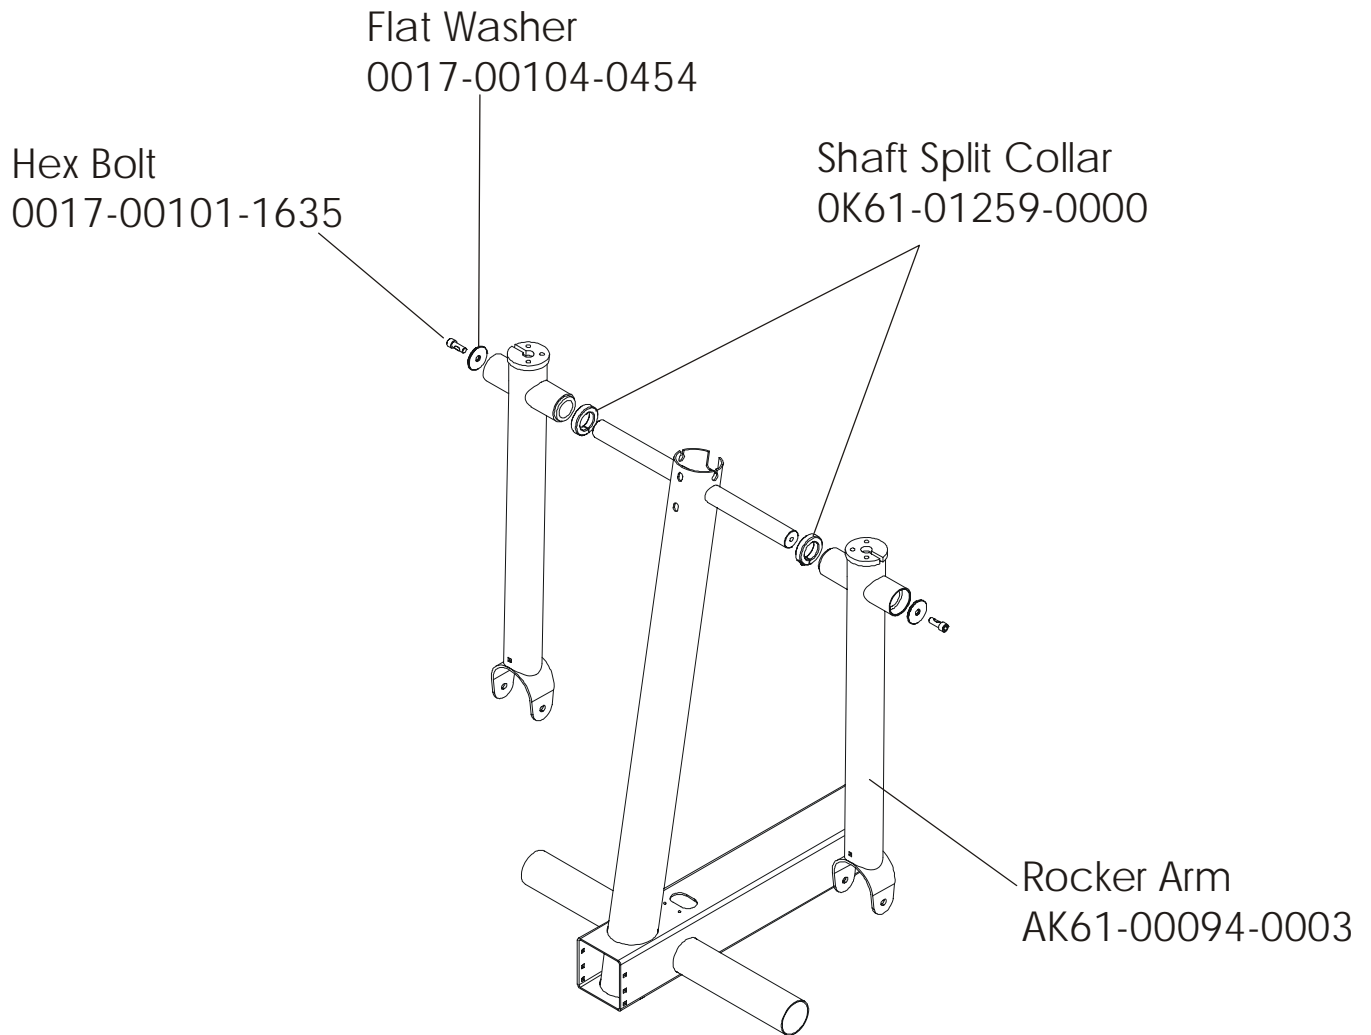

ROCKER ARM ASSEMBLY

S/N XTF100000 and UP