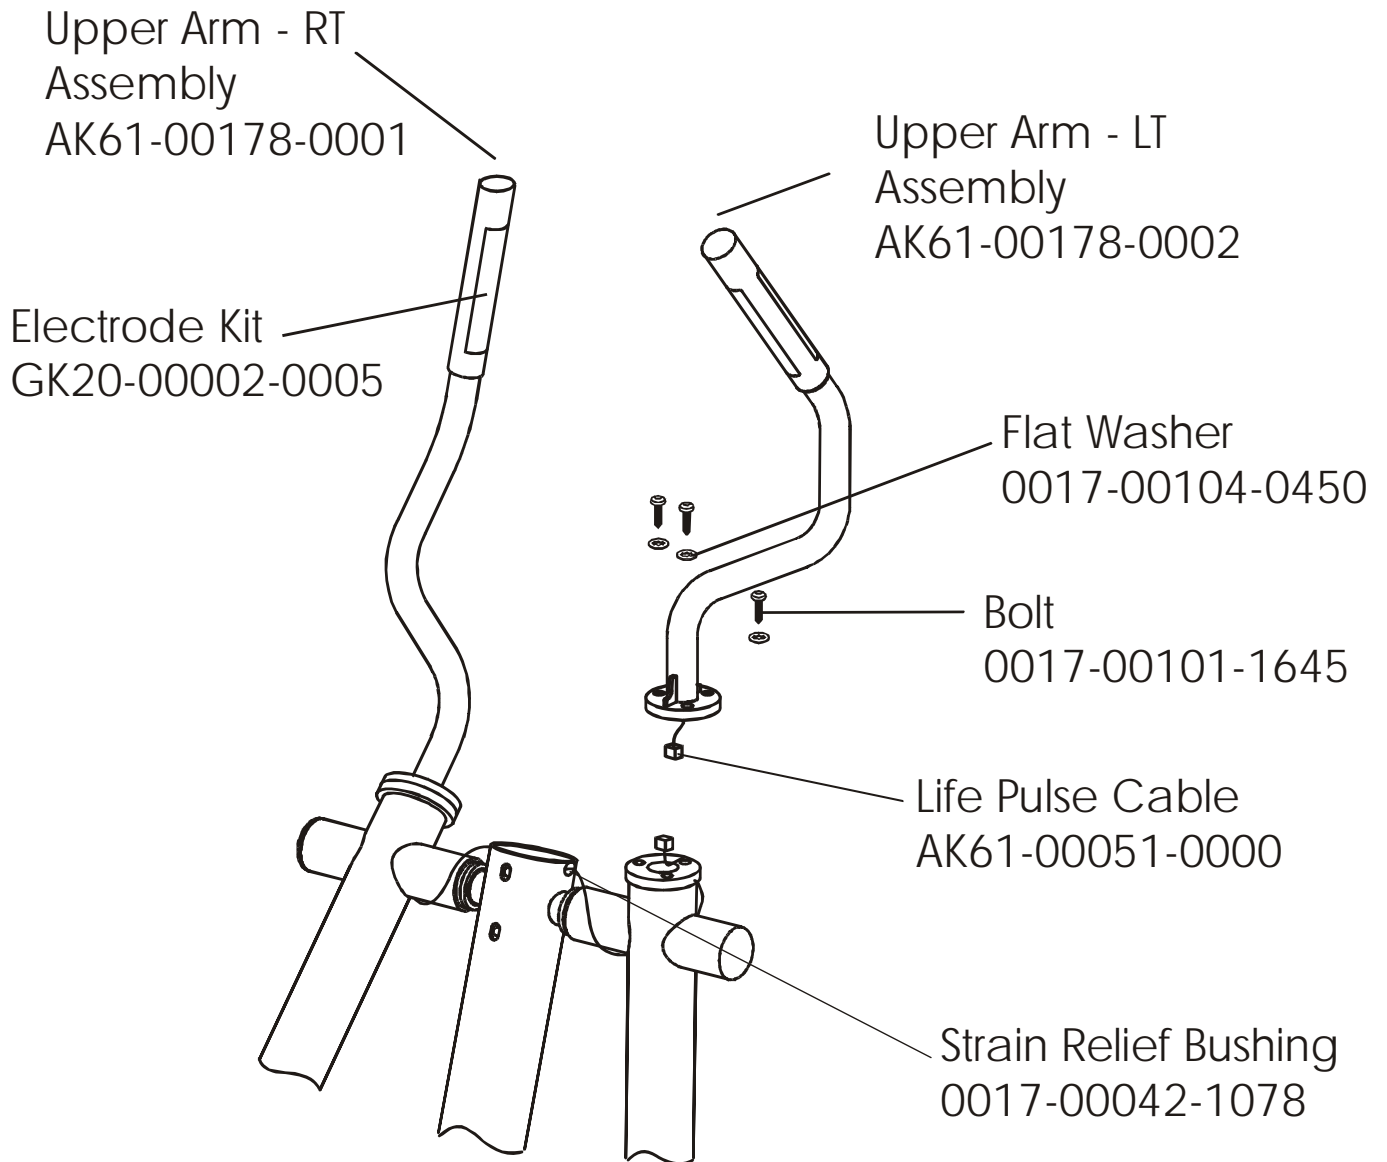

UPPER ARM/HEART RATE ASSEMBLY

S/N XTF100000 and UP