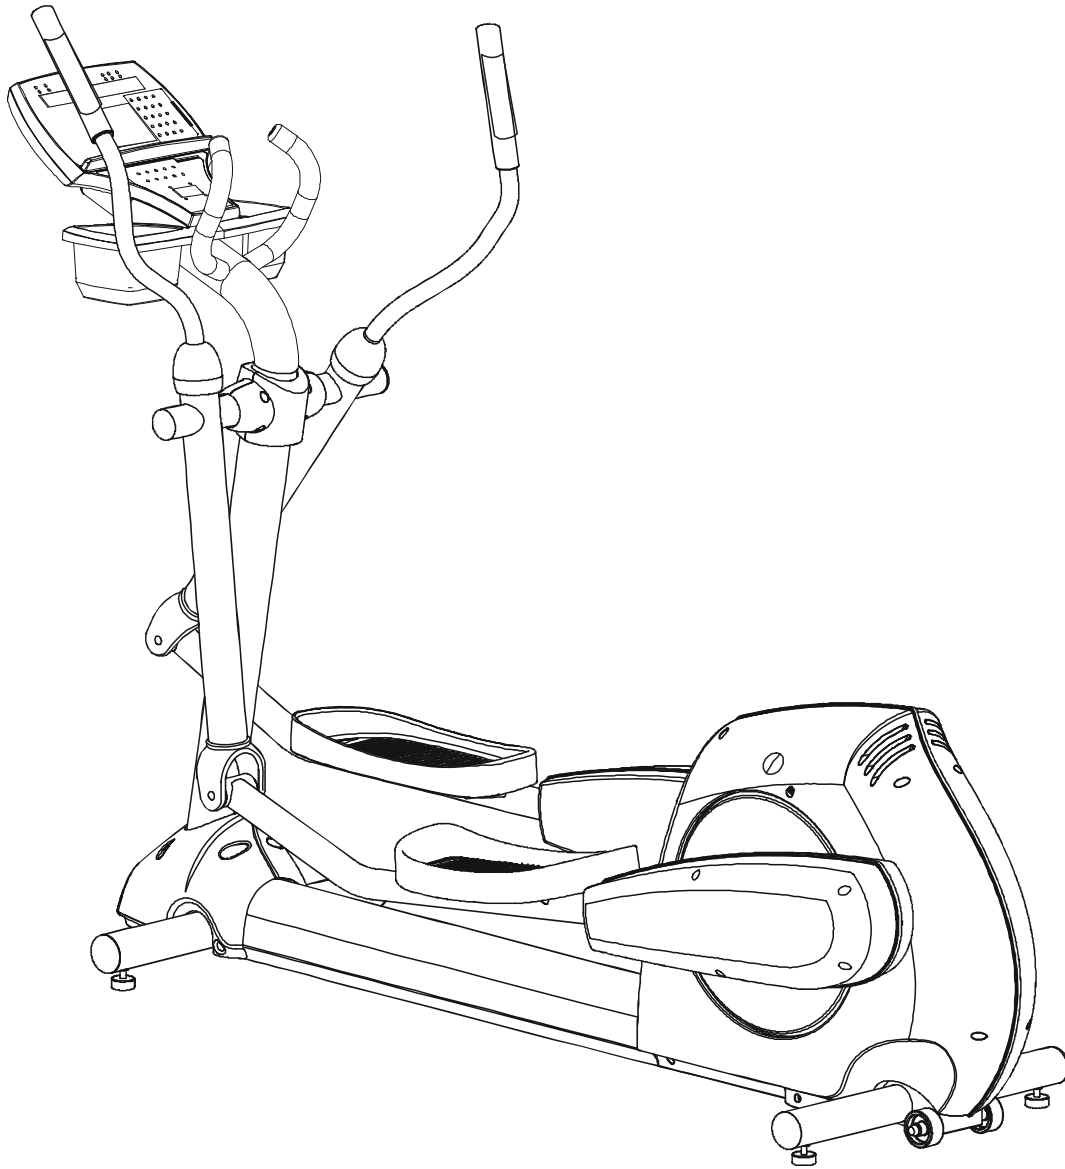

LifeFitness

CROSS-TRAINER 91X-0XXX-01

Customer Support Services ***PARTS MANUAL*** revised 4 March 2010

**91X CROSS-TRAINER
REFERENCES**

**91X-0XXX-01
S/N XTF100000 and UP**

MANUAL: OPER; 91X; ENG X	M051-00K61-A093
MANUAL: SERVICE; 91X	M051-00K61-A097
ARCTIC SILVER TOUCH UP PAINT: SPRAY CAN .5 OZ BOTTLE W/APPLICATOR .33 OZ PEN	0017-00008-0204 0017-00008-0205 0017-00008-0206
STEALTH GRAY TOUCH UP PAINT (FOR ROCKER ARMS): SPRAY CAN .5 OZ BOTTLE W/APPLICATOR	0017-00008-0199 0017-00008-0198
HARDWARE BAG	AK61-00181-0000

UNLABELED PARTS	
DESCRIPTION	PART NO.
BATTERY: 6V; 2.5AH C	0017-00003-0685
1/4 -20X 5 HXL NO L CUP ST BO B	0017-00101-0333
SHAFT: PEDAL-LEVER; CLEVIS B	OK61-01076-0000
KIT: SERV; POLAR-RCVR; TESTED BM	SK40-00045-0001

The 91X-0XXX-01 has both Telemetry and LifePulse sensors for Heart Rate.

	Page
DRIVE BELTS AND ALTERNATOR.....	4
CONSOLE SUPPORT ASSEMBLY.....	5
CONSOLE ASSEMBLY	6
ROLLER ASSEMBLY	7
CRANKSHAFT ASSEMBLY	8
DRIVE LINKAGE ASSEMBLY.....	9
ANTI-LIFT BRACKET AND OUTER PEDAL COVERS.....	10
FRAME ASSEMBLY	11
CLEVIS AND FRONT FRAME COVERS	12
PEDAL LEVER ASSEMBLY.....	13
ROCKER ARM COVERS	14
ROCKER ARM ASSEMBLY	15
REAR DRIVE SHROUDS W/DECALS.....	16
UPPER ARM / HEART RATE ASSEMBLY	17
CABLES.....	18