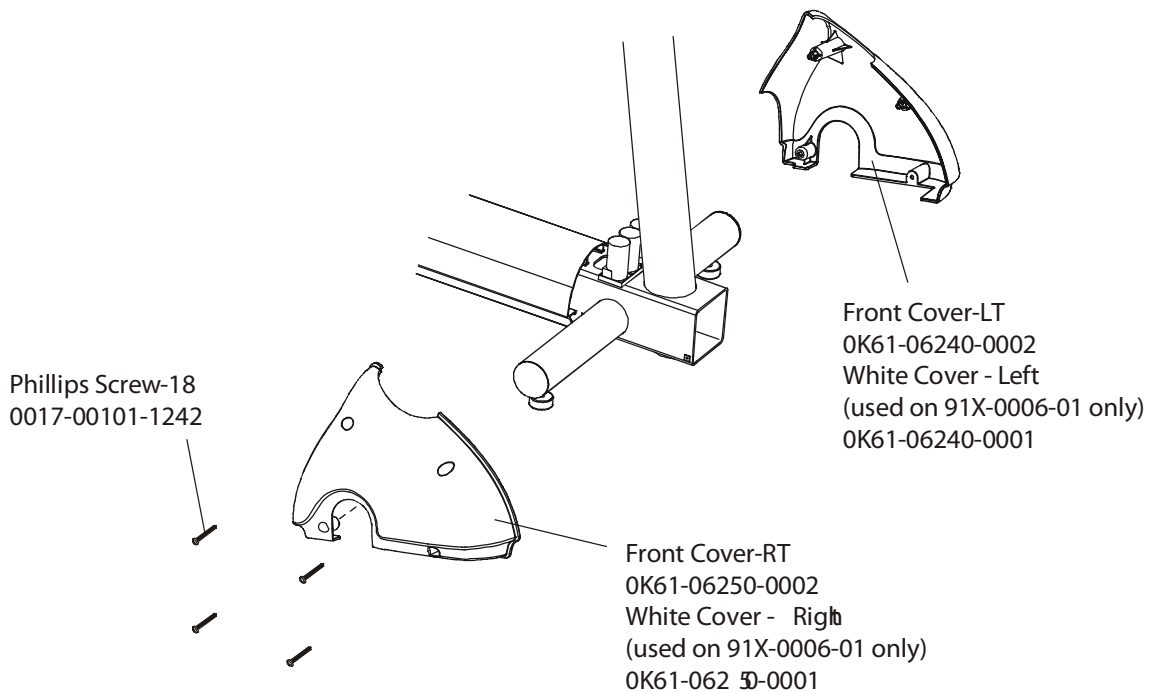

CLEVIS & FRONT FRAME COVERS

S/N XTF10000 and UP