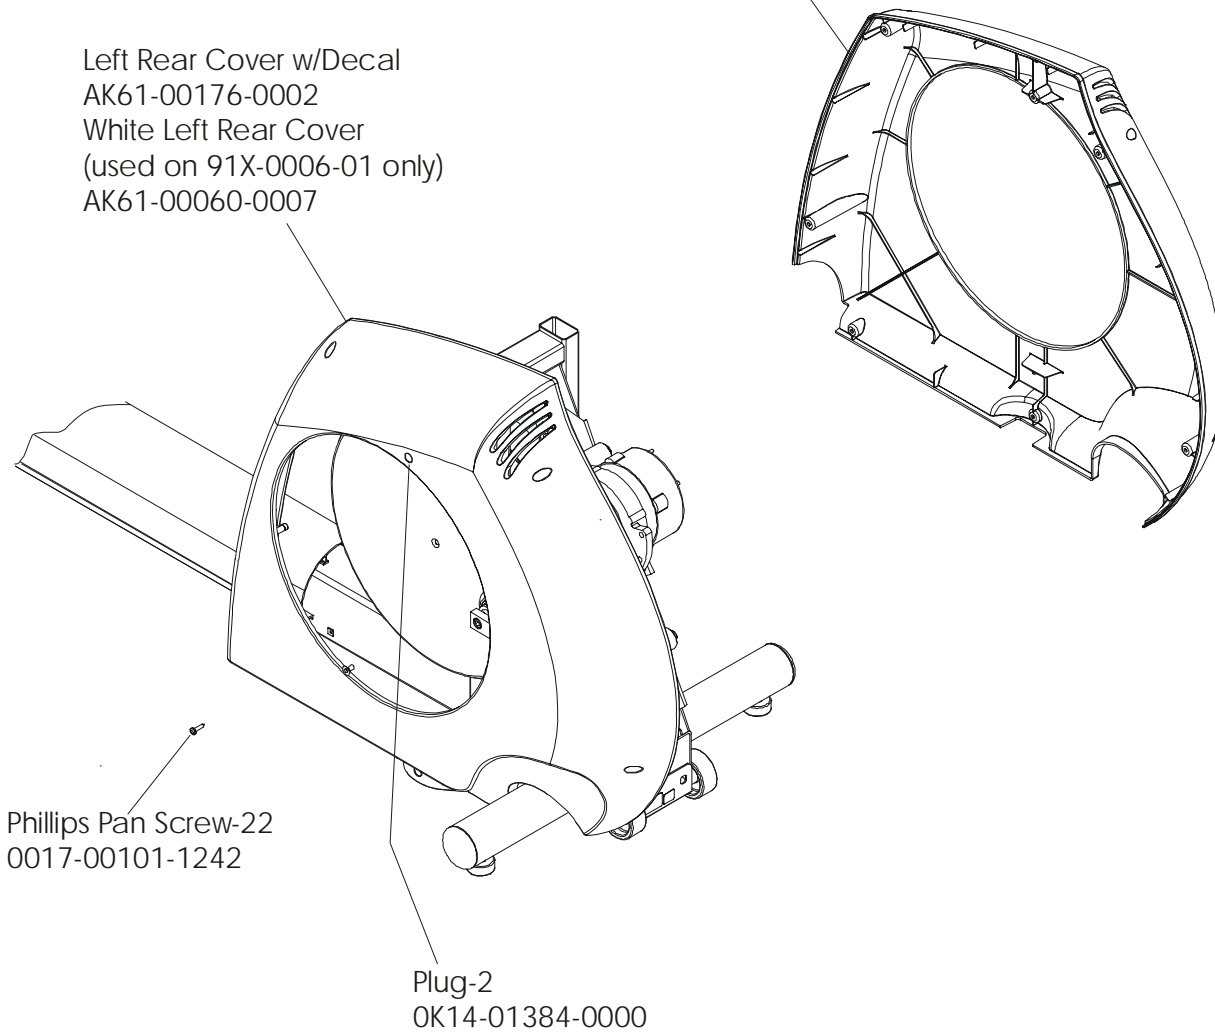

REAR DRIVE SHROUDS W/DECALS

S/N XTF100000 and UP

Right Rear Cover w/Decal
AK61-00176-0001
White Right Rear Cover
(used on 91X-0006-01 only)
AK61-00060-0008

Left Rear Cover w/Decal
AK61-00176-0002
White Left Rear Cover
(used on 91X-0006-01 only)
AK61-00060-0007