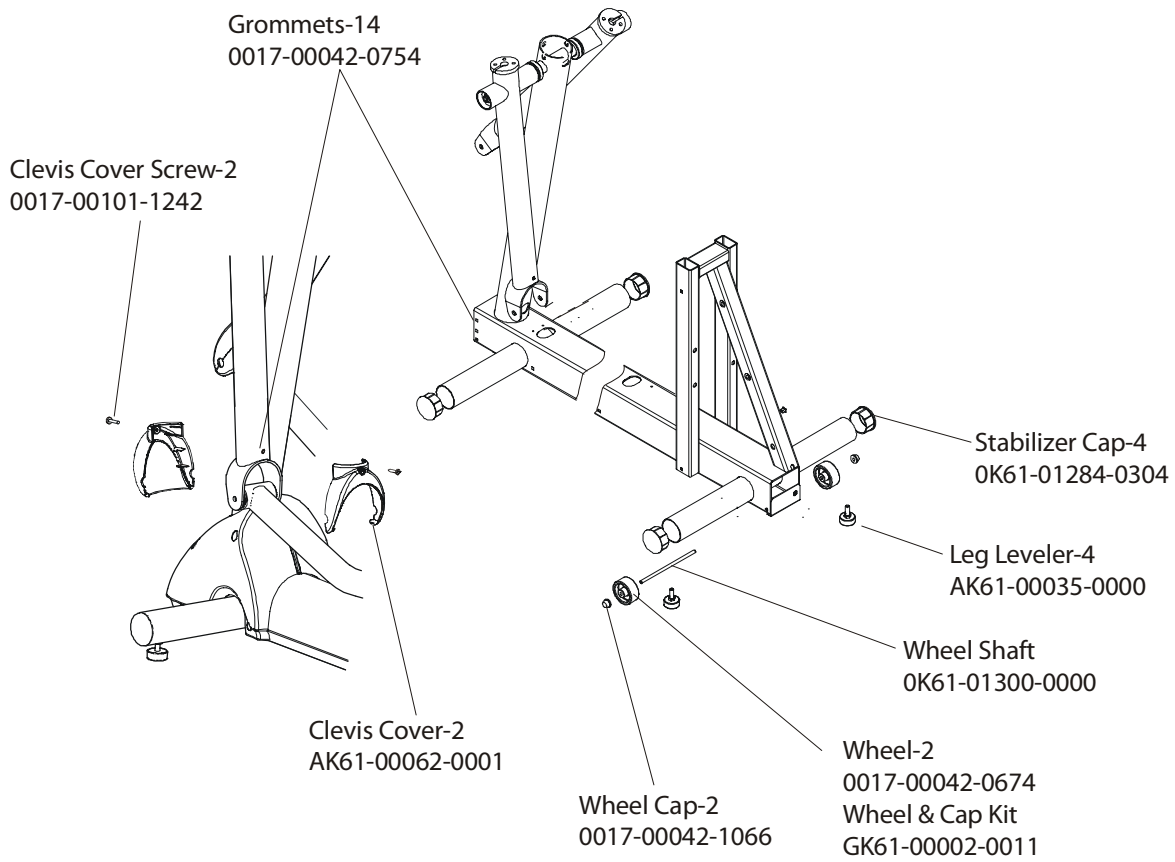

CLEVIS & FRONT FRAME COVERS

S/N XTF10000 and UP