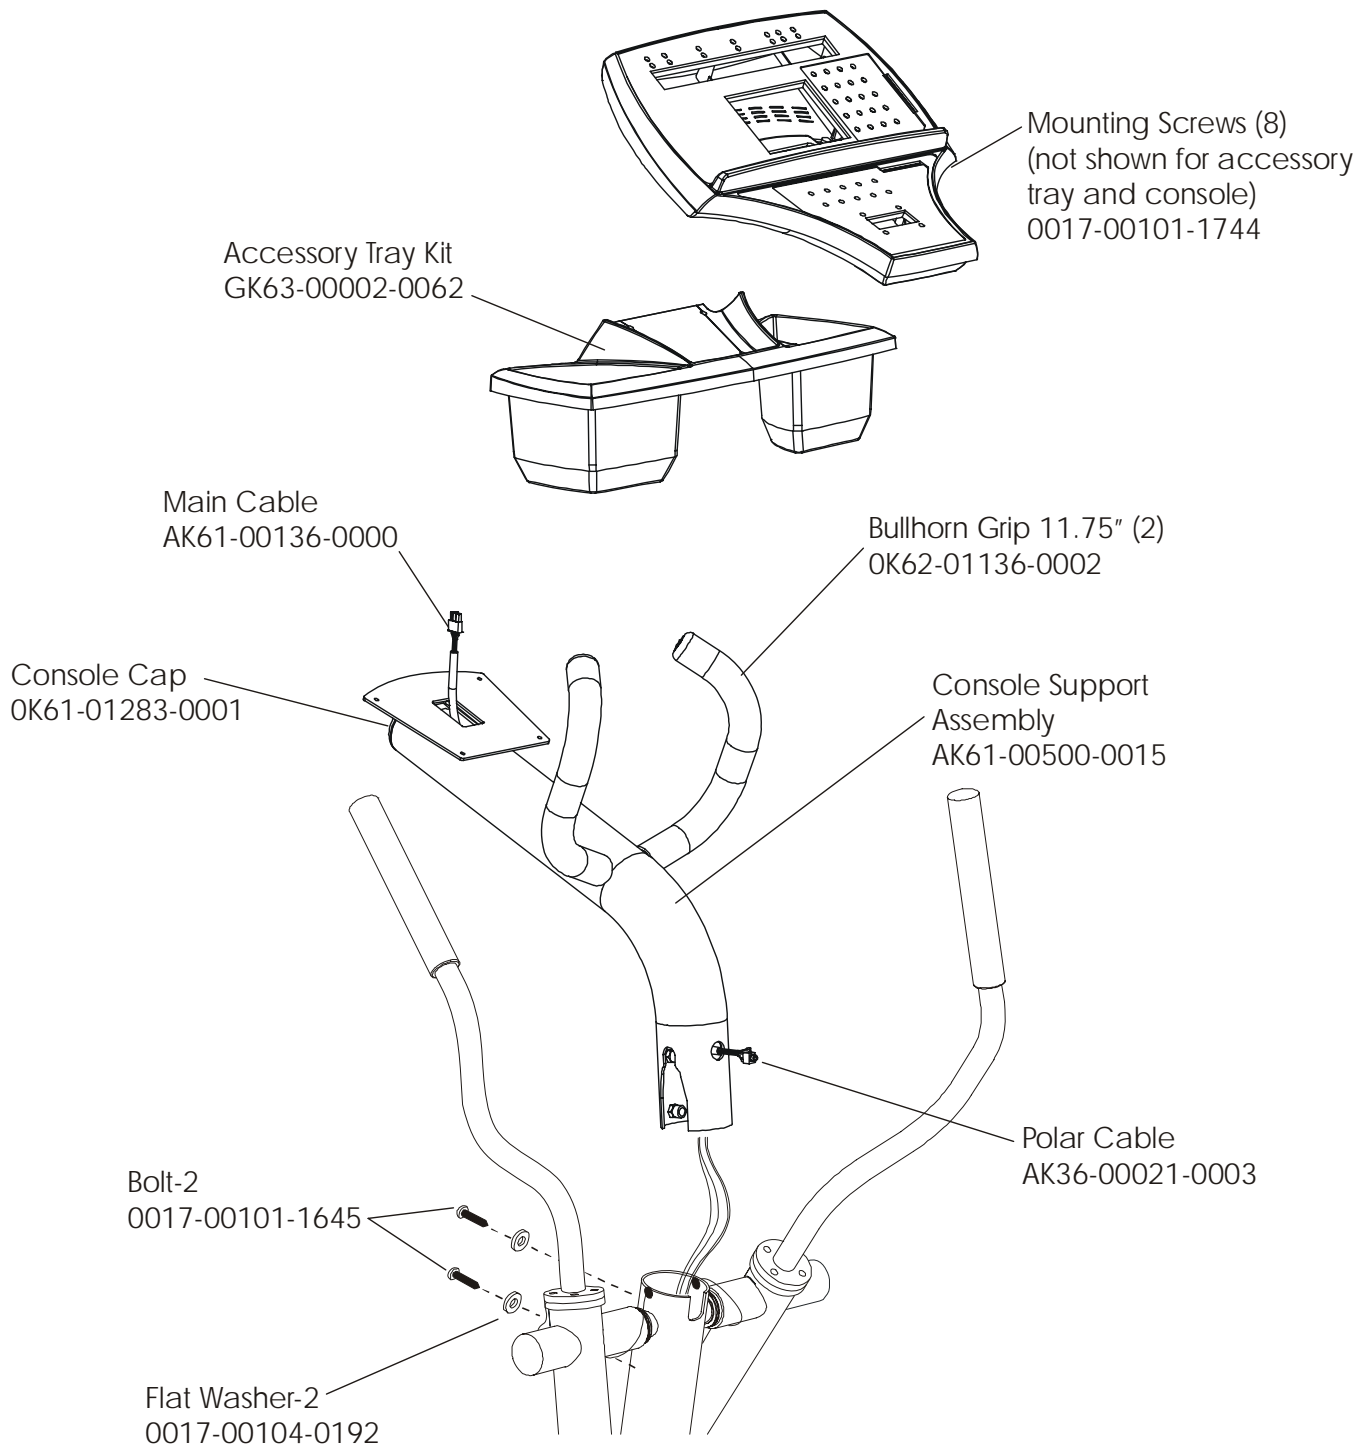

UNLABELED PARTS	
DESCRIPTION	PART NO.
BATTERY: 6V; 2.5AH C	0017-00003-0685
1/4 -20X 5 HXL NO L CUP ST BO B	0017-00101-0333
SHAFT: PEDAL-LEVER; CLEVIS B	OK61-01076-0000
KIT: SERV; POLAR-RCVR; TESTED BM	SK40-00045-0001

The 91X-0XXX-01 has both Telemetry and LifePulse sensors for Heart Rate.

	Page
DRIVE BELTS AND ALTERNATOR.....	4
CONSOLE SUPPORT ASSEMBLY.....	5
CONSOLE ASSEMBLY	6
ROLLER ASSEMBLY	7
CRANKSHAFT ASSEMBLY	8
DRIVE LINKAGE ASSEMBLY.....	9
ANTI-LIFT BRACKET AND OUTER PEDAL COVERS.....	10
FRAME ASSEMBLY	11
CLEVIS AND FRONT FRAME COVERS	12
PEDAL LEVER ASSEMBLY.....	13
ROCKER ARM COVERS	14
ROCKER ARM ASSEMBLY	15
REAR DRIVE SHROUDS W/DECALS.....	16
UPPER ARM / HEART RATE ASSEMBLY	17
CABLES.....	18

91X CROSS-TRAINER
DRIVE BELTS AND ALTERNATOR

91X-0XXX-01
S/N XTF100000 and UP

**91X CROSS-TRAINER
CONSOLE SUPPORT ASSEMBLY**

**91X-0XXX-01
S/N XTF10000 and UP**

**91X CROSS-TRAINER
CONSOLE ASSEMBLY**

**91X-0XXX-01
S/N XTF100000 and UP**

Allen Head Bolt
0017-00101-1645

Phillips Pan Screw
0017-00101-1646

Left Link Cover w/decals
AK61-00175-0002
Decal
OK61-01367-0000
White (used on 91X-0006-01 only)
OK61-06310-0003

Roller Retainer Plate
OK61-04114-0000