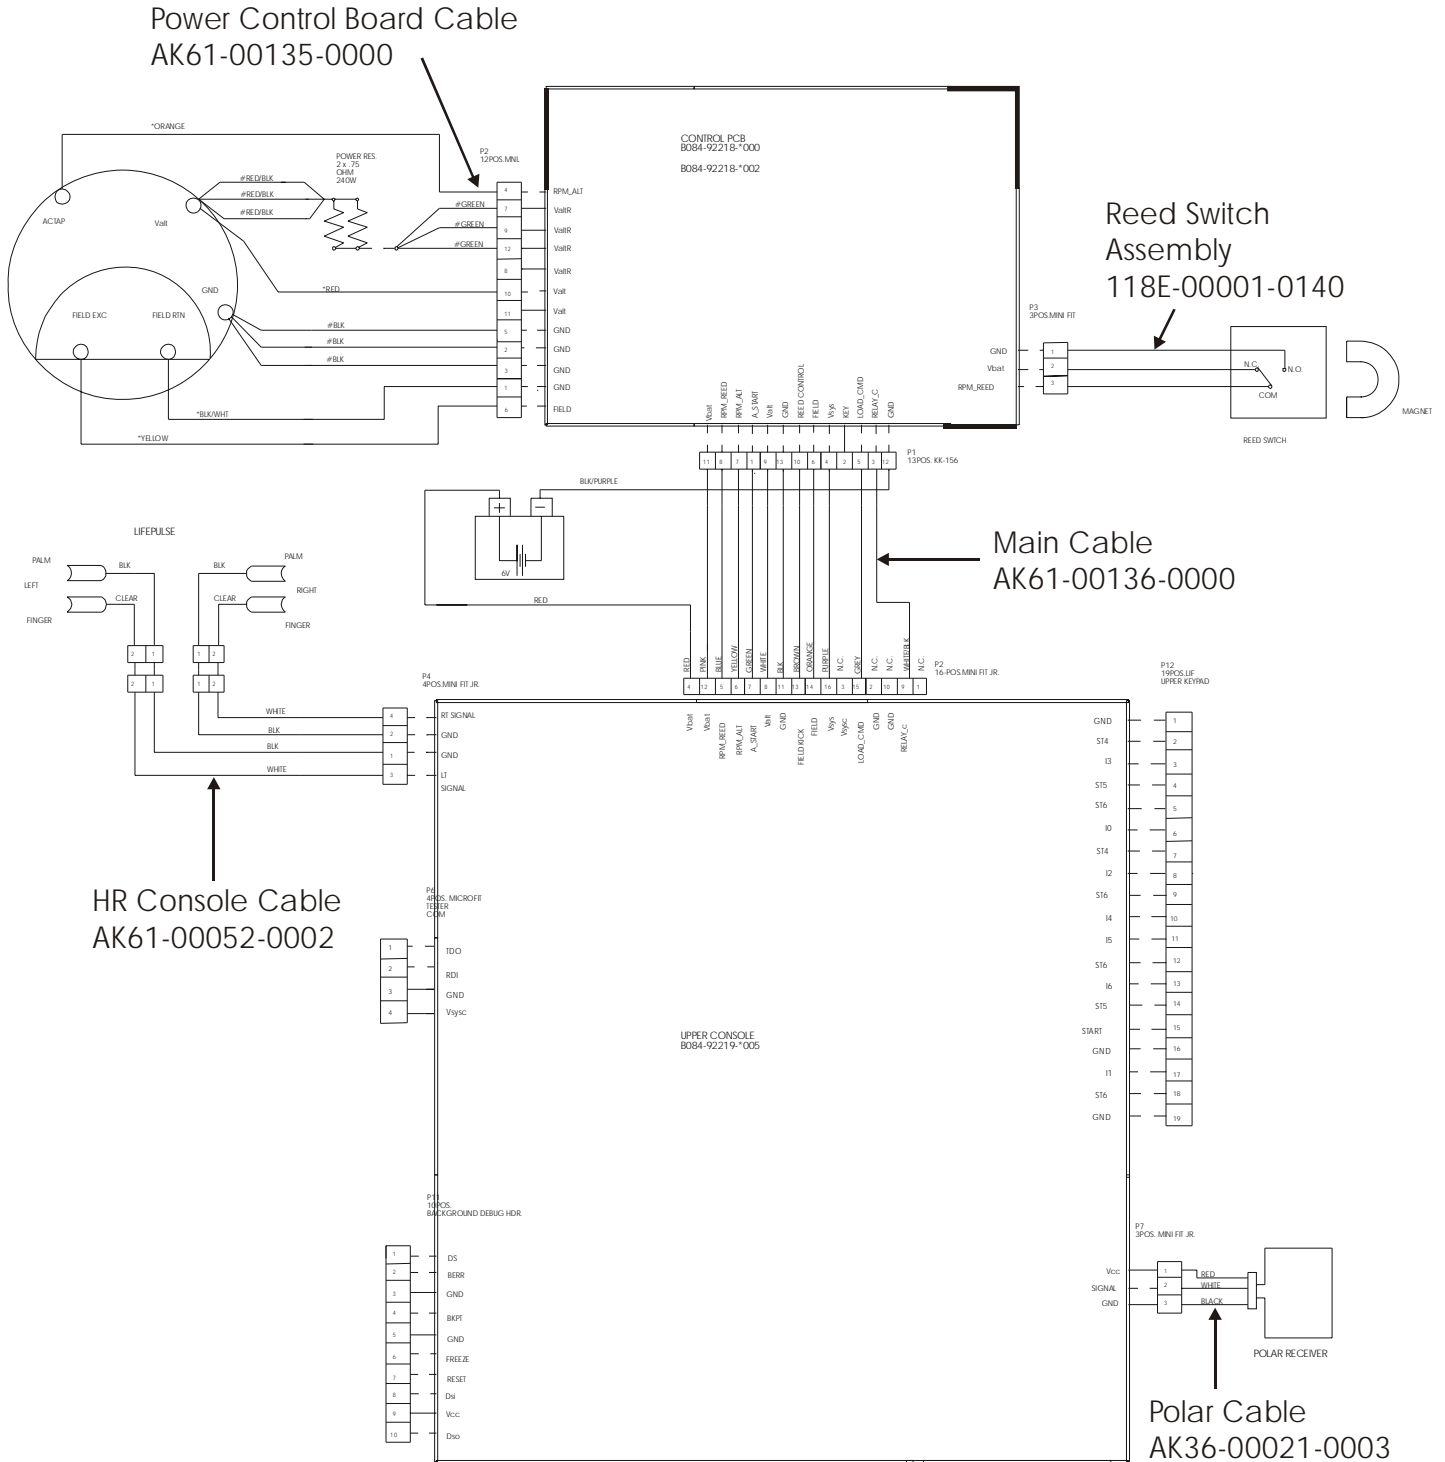

CABLES

S/N XTF10000 and UP