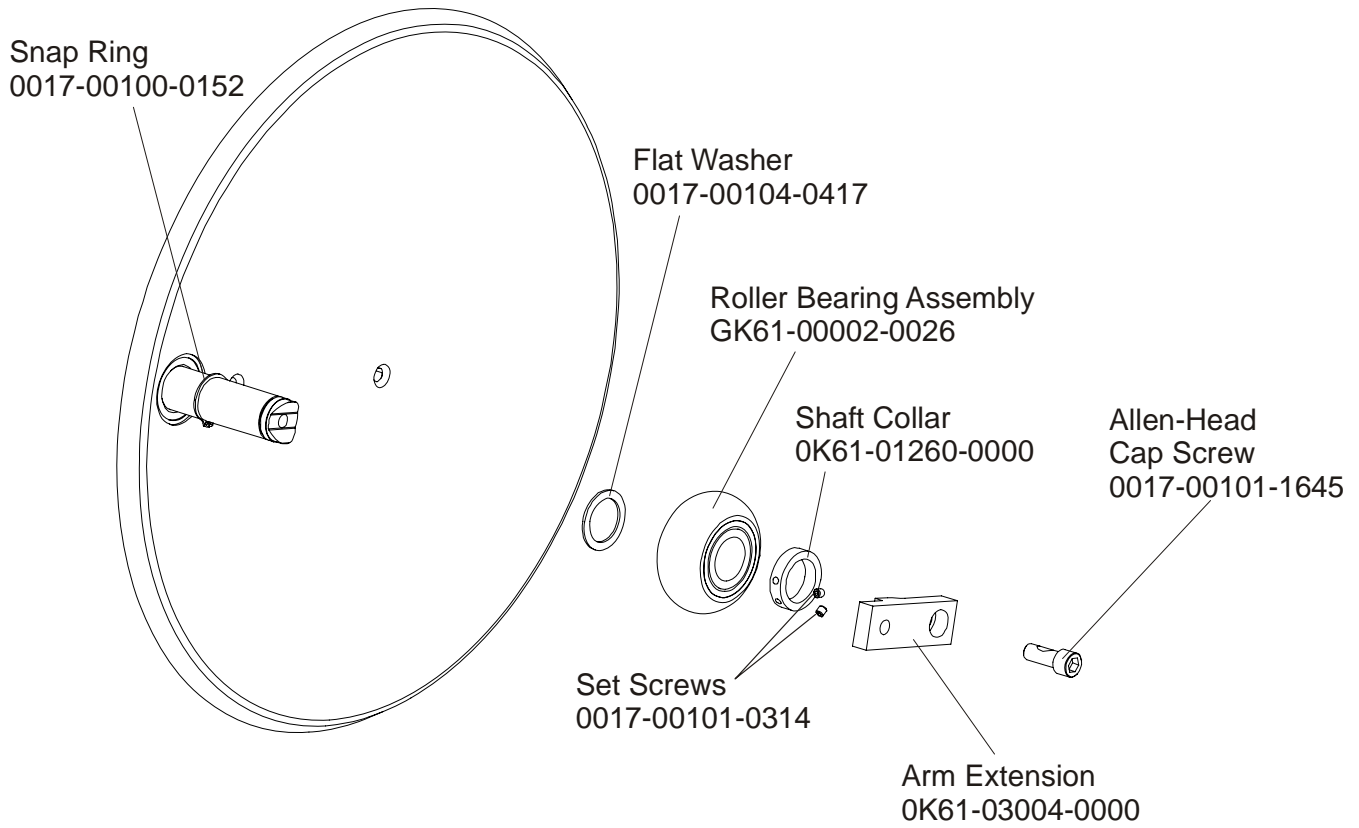

**91X CROSS-TRAINER
ROLLER ASSEMBLY**

**91X-0XXX-01
S/N XTF100000 and UP**