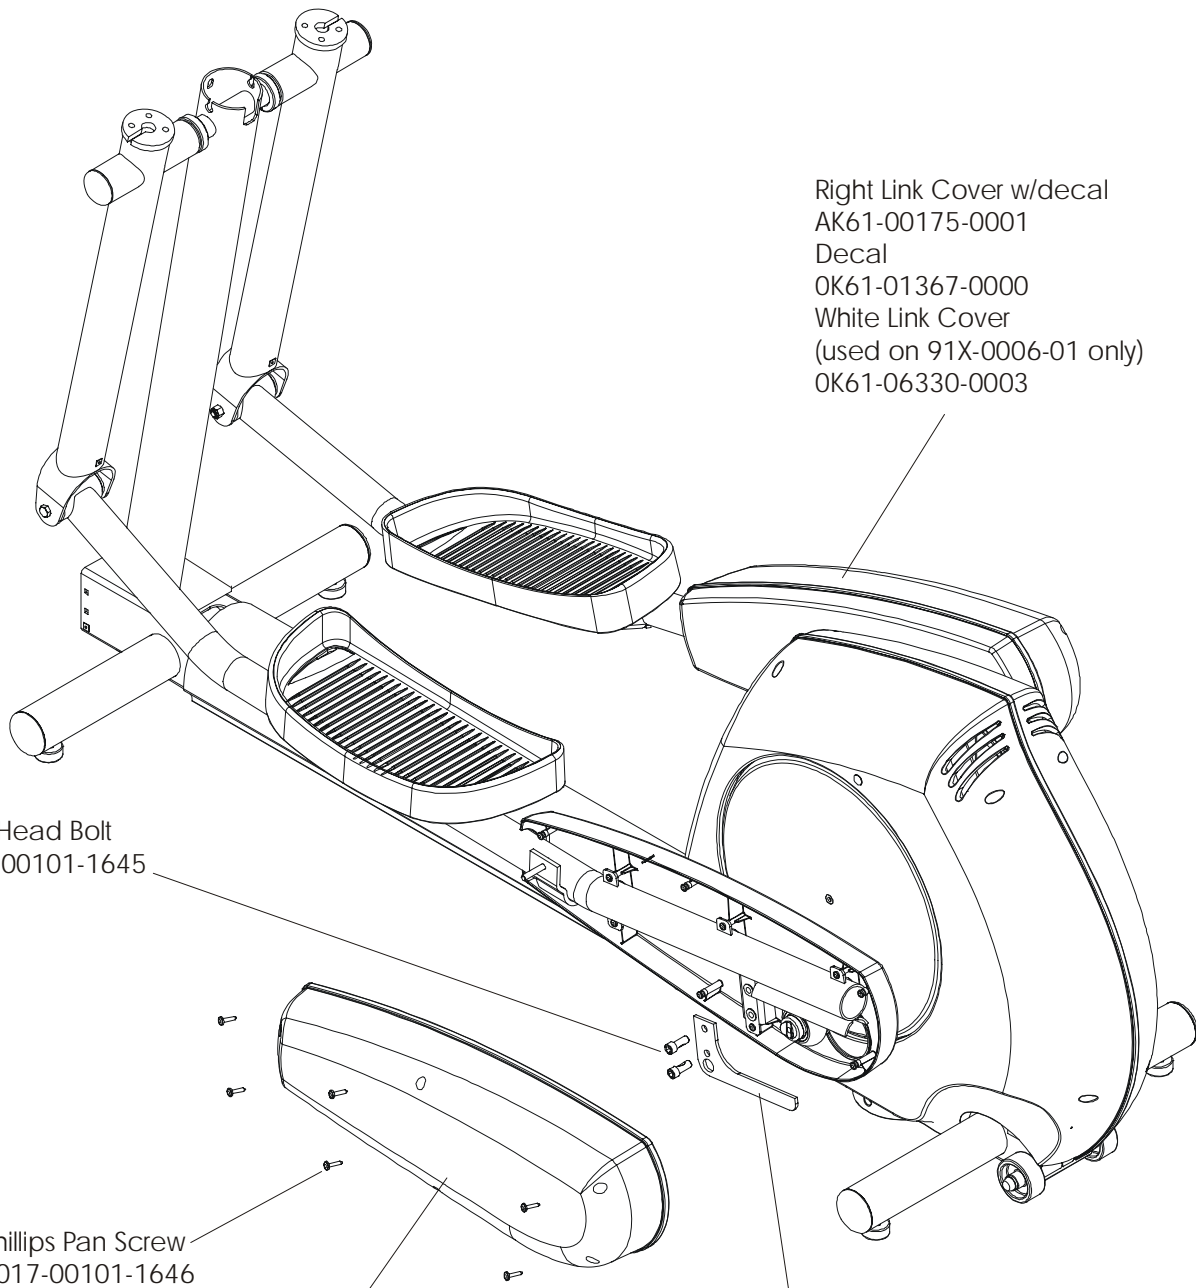

**91X CROSS-TRAINER
ROLLER ASSEMBLY**

**91X-0XXX-01
S/N XTF100000 and UP**

Tie Rod Kit – GK61-00002-0020

S/N XTF100000 and UP

Right Link Cover w/decals
AK61-00175-0001
Decal
OK61-01367-0000
White Link Cover
(used on 91X-0006-01 only)
OK61-06330-0003

Allen Head Bolt
0017-00101-1645

Phillips Pan Screw
0017-00101-1646

Left Link Cover w/decals
AK61-00175-0002
Decal
OK61-01367-0000
White (used on 91X-0006-01 only)
OK61-06310-0003

Roller Retainer Plate
OK61-04114-0000