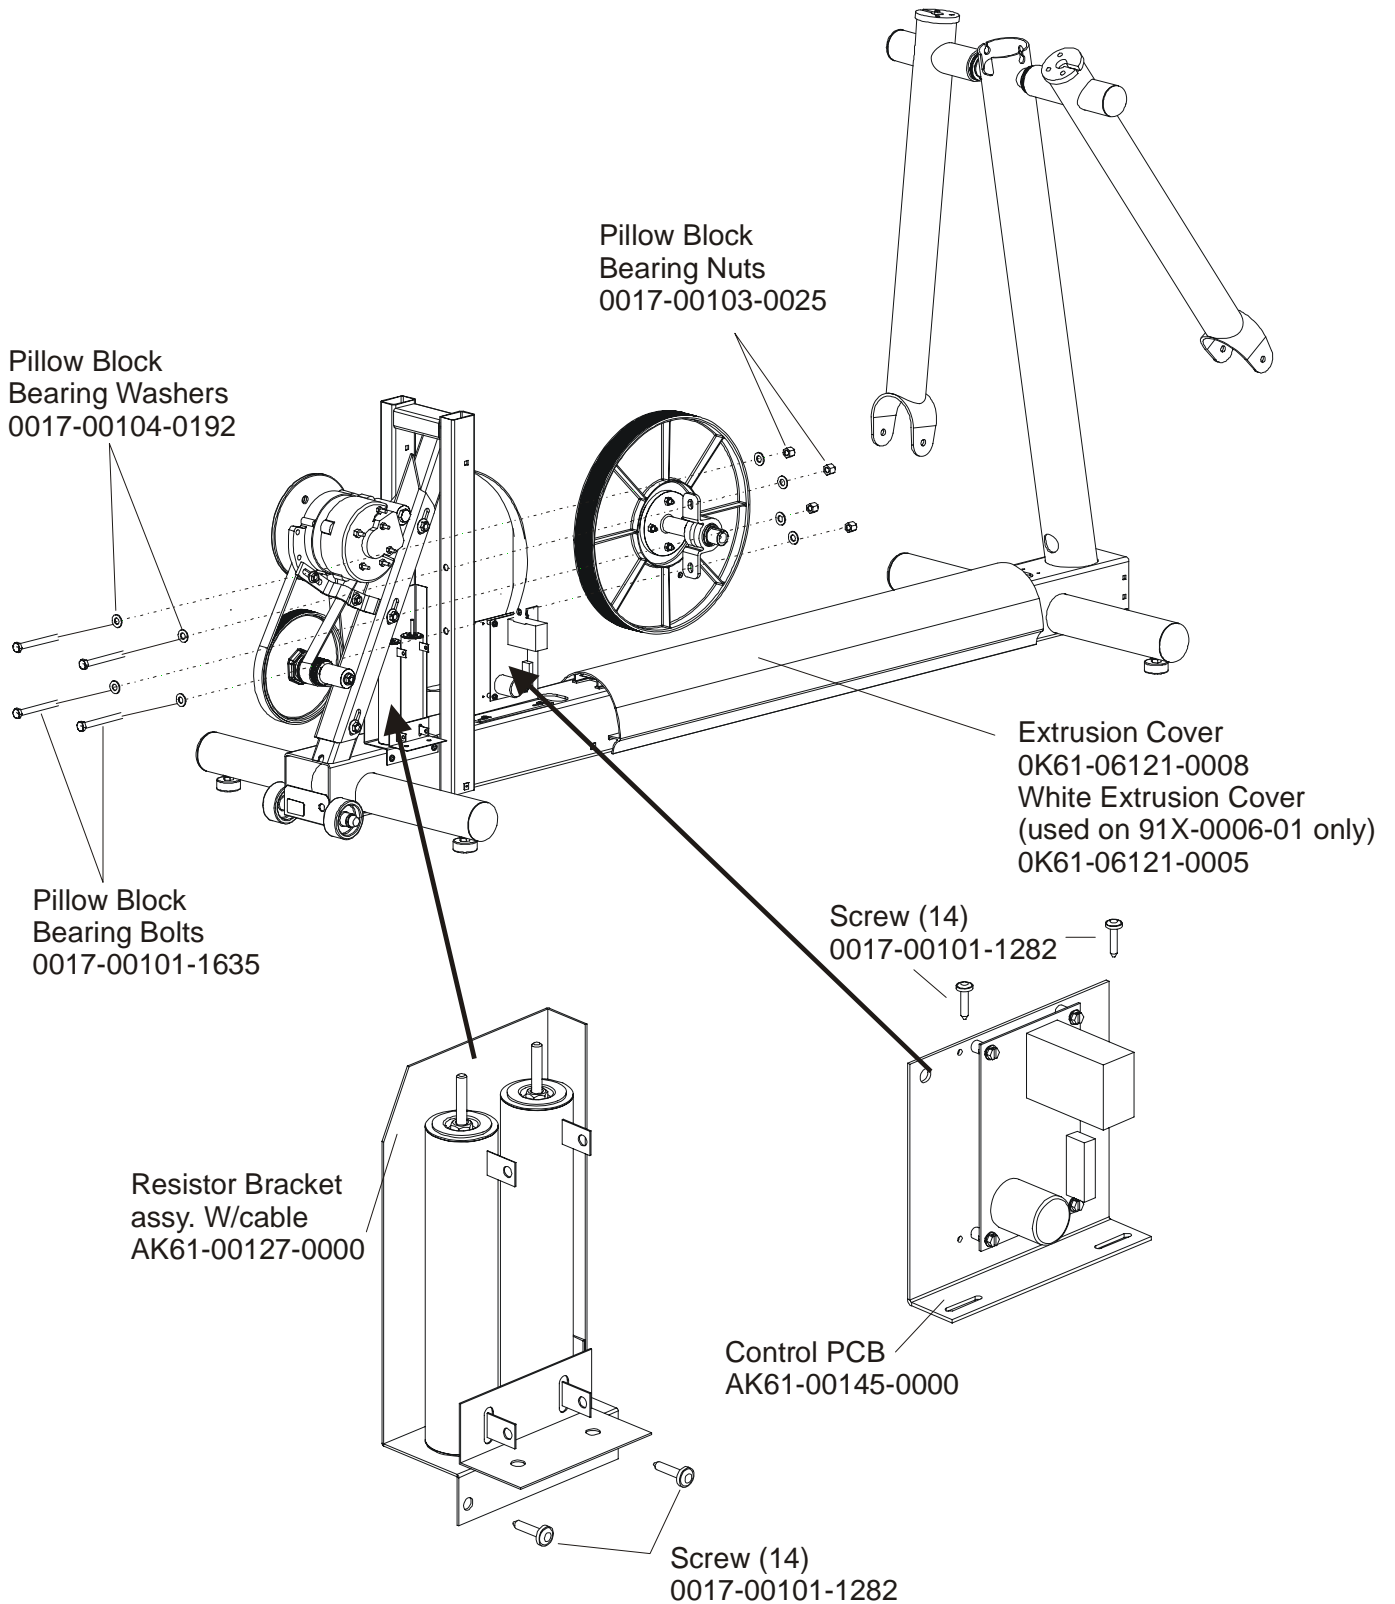

**91X CROSS-TRAINER
ROLLER ASSEMBLY**

**91X-0XXX-01
S/N XTF100000 and UP**

Tie Rod Kit – GK61-00002-0020

S/N XTF100000 and UP

Right Link Cover w/decals
AK61-00175-0001
Decal
OK61-01367-0000
White Link Cover
(used on 91X-0006-01 only)
OK61-06330-0003

Allen Head Bolt
0017-00101-1645

Phillips Pan Screw
0017-00101-1646

Left Link Cover w/decals
AK61-00175-0002
Decal
OK61-01367-0000
White (used on 91X-0006-01 only)
OK61-06310-0003

Roller Retainer Plate
OK61-04114-0000