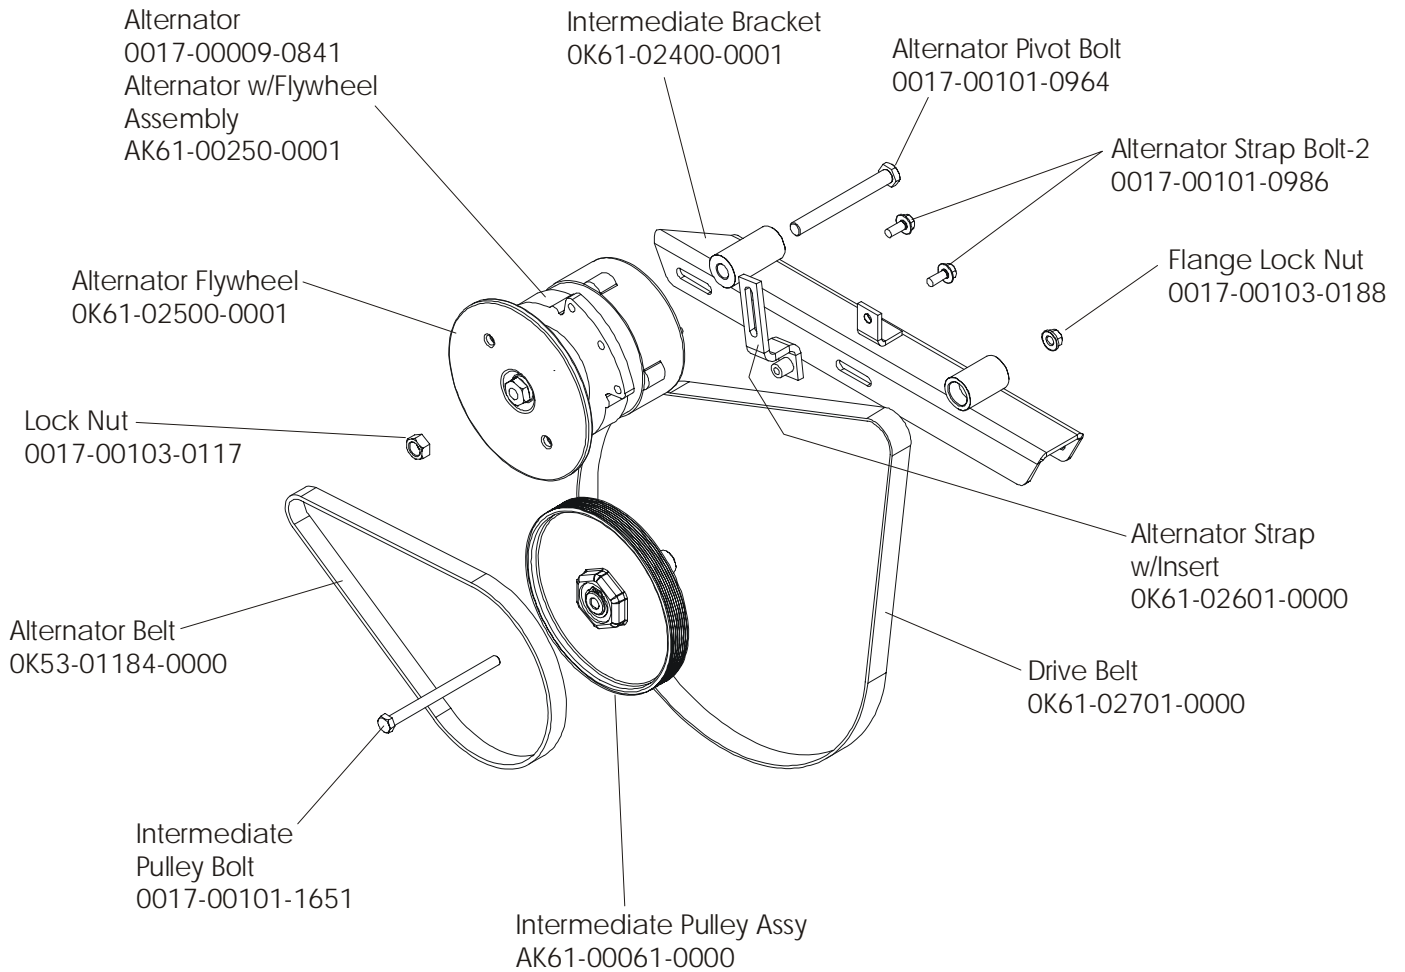

Page
DRIVE BELTS AND ALTERNATOR.....	4
CONSOLE SUPPORT ASSEMBLY.....	5
CONSOLE ASSEMBLY	6
ROLLER ASSEMBLY	7
CRANKSHAFT ASSEMBLY	8
DRIVE LINKAGE ASSEMBLY.....	9
ANTI-LIFT BRACKET AND OUTER PEDAL COVERS.....	10
FRAME ASSEMBLY	11
CLEVIS AND FRONT FRAME COVERS	12
PEDAL LEVER ASSEMBLY.....	13
ROCKER ARM COVERS	14
ROCKER ARM ASSEMBLY	15
REAR DRIVE SHROUDS W/DECALS.....	16
UPPER ARM / HEART RATE ASSEMBLY	17
CABLES.....	18

91X CROSS-TRAINER
DRIVE BELTS AND ALTERNATOR

91X-0XXX-01
S/N XTF100000 and UP