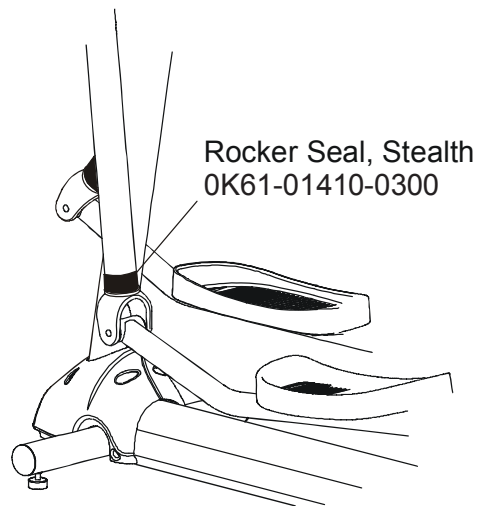

Allen Head Bolt
0017-00101-1645

Phillips Pan Screw
0017-00101-1646

Left Link Cover w/decals
AK61-00175-0002
Decal
OK61-01367-0000
White (used on 91X-0006-01 only)
OK61-06310-0003

Roller Retainer Plate
OK61-04114-0000

CLEVIS & FRONT FRAME COVERS

S/N XTF10000 and UP

PEDAL LEVER ASSEMBLY

S/N XTF10000 and UP

ROCKER ARM COVERS

S/N XTF10000 and UP

ROCKER ARM ASSEMBLY

S/N XTF100000 and UP