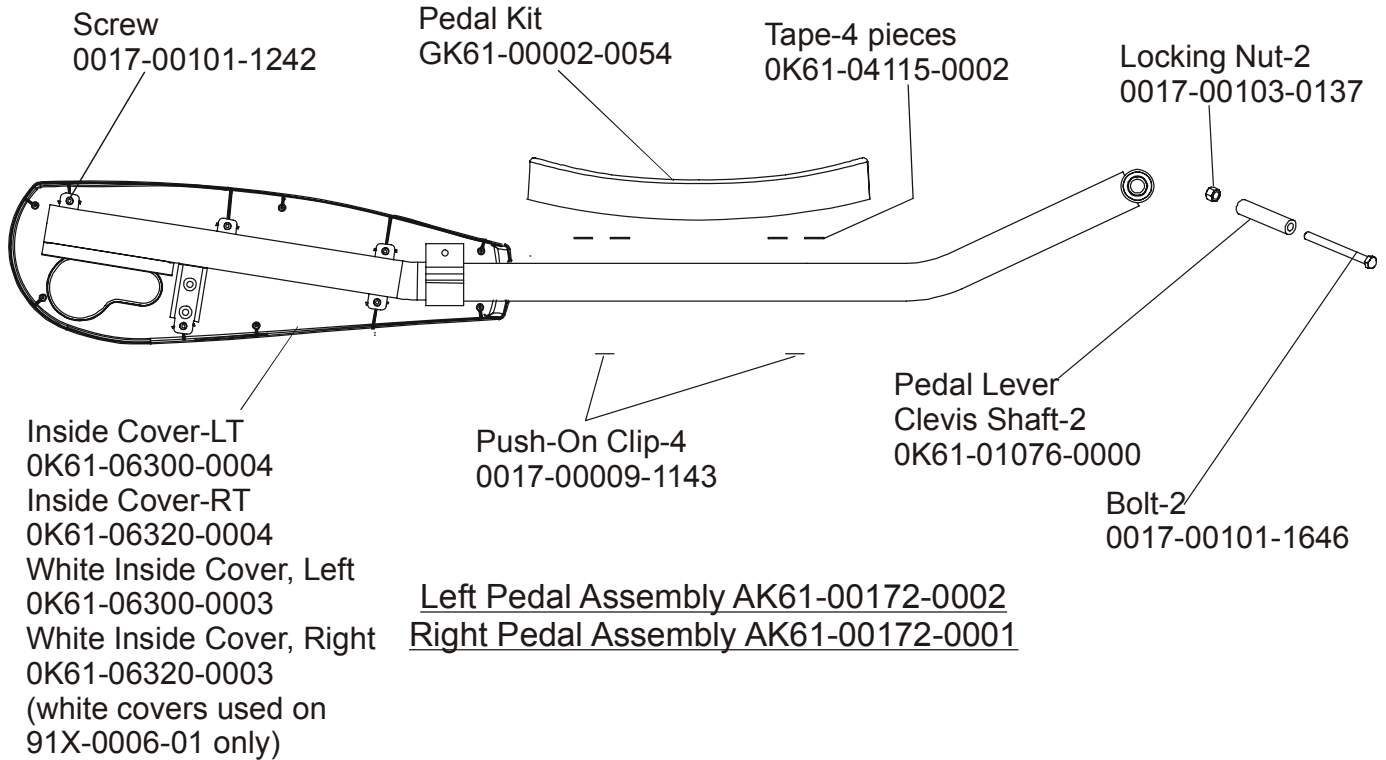

PEDAL LEVER ASSEMBLY

S/N XTF10000 and UP