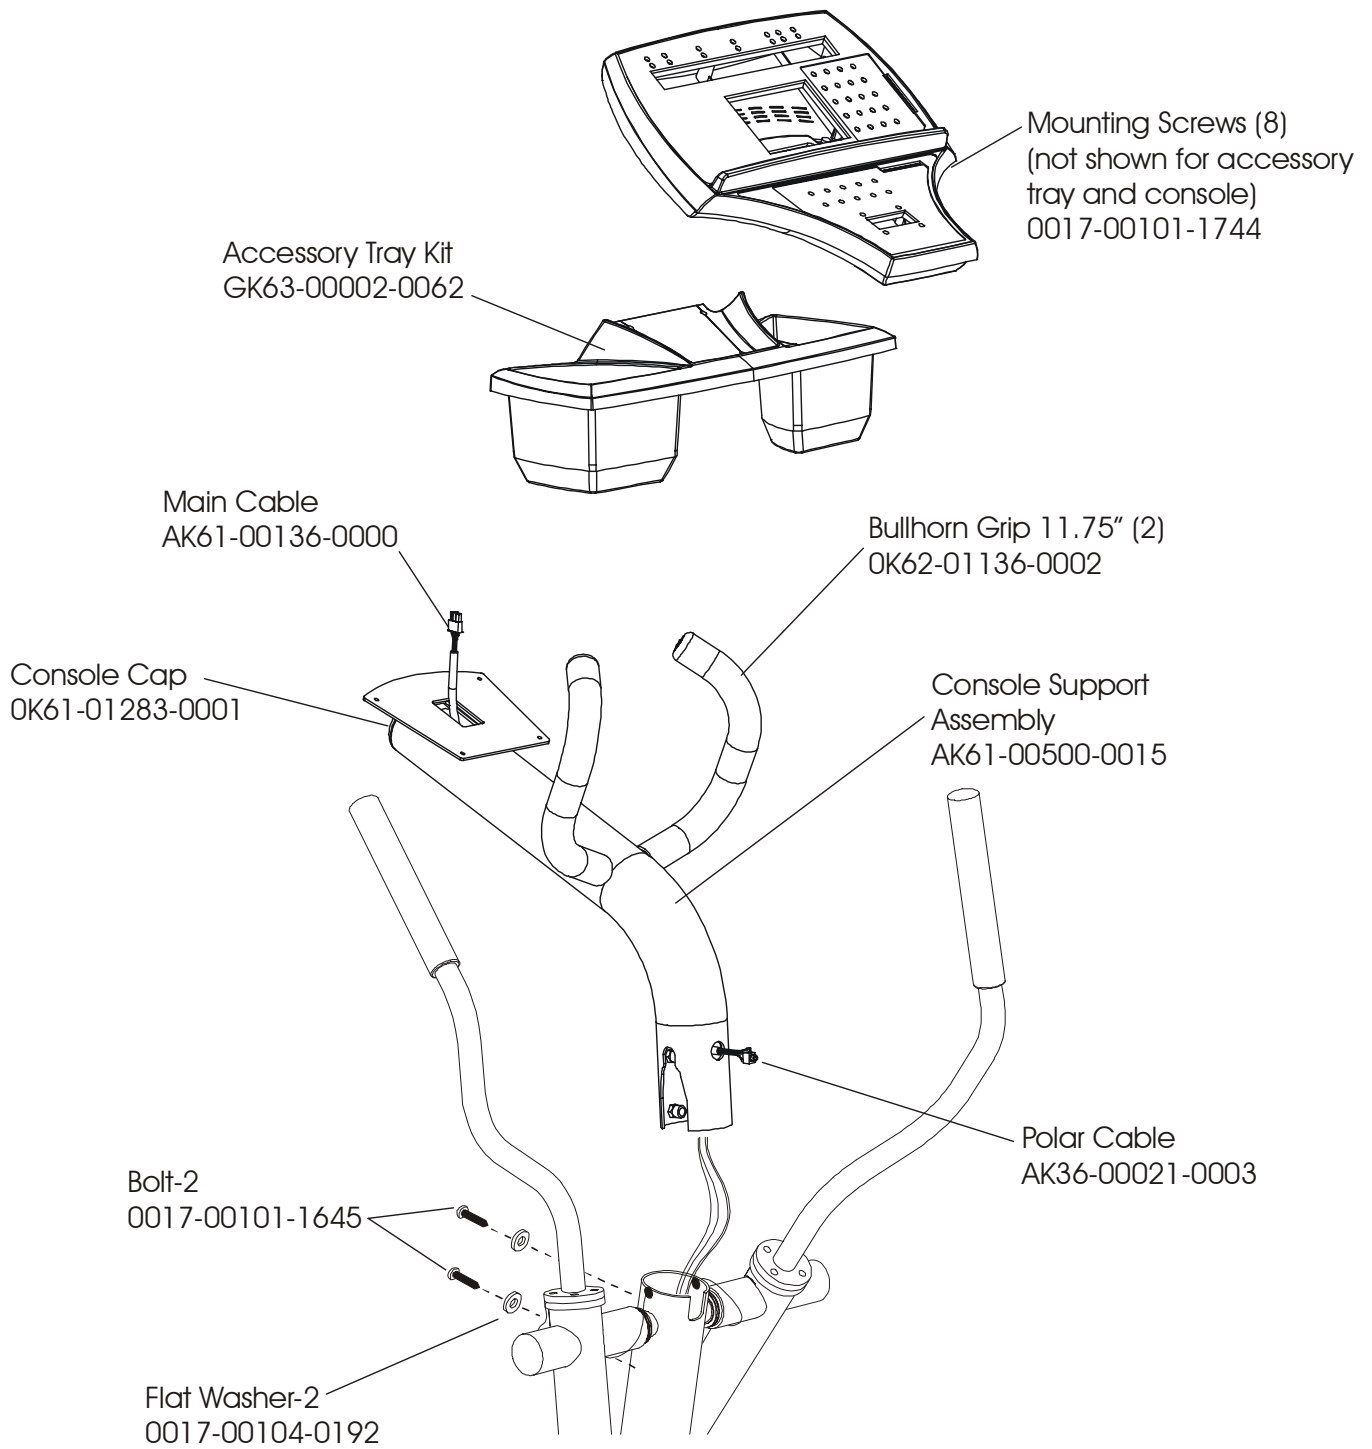

LifeFitness

CROSS-TRAINER 91XW-0XXX-01

Customer Support Services ***PARTS MANUAL*** rev. 04 May 2007

91XW CROSS-TRAINER
REFERENCES

91XW-0XXX-01
S/N XTG100000 and UP

OPERATION MANUAL	M051-00K61-A093
SERVICE MANUAL	M051-00K61-A097
ARCTIC SILVER TOUCH UP PAINT: SPRAY CAN .5 OZ BOTTLE W/APPLICATOR .33 OZ PEN	0017-00008-0204 0017-00008-0205 0017-00008-0206
STEALTH GRAY TOUCH UP PAINT (FOR ROCKER ARMS): SPRAY CAN .5 OZ BOTTLE W/APPLICATOR	0017-00008-0199 0017-00008-0198
ACCESS PANEL ASSEMBLY PANEL ASSEMBLY CONSISTS OF: 1) AK32-00020-0002 2) AK32-00078-0001 3) 0K61-01373-0000 4) 0017-00021-2846 5) 0017-00042-0754	AK61-00190-0000 COAX CABLE POWER CABLE ACCESS BRACKET F-TYPE CONNECTOR PLASTIC GROMMET
HARDWARE BAG	AK61-00181-0000

The 91XW-0XXX-01 has both Telemetry and LifePulse Sensors for Heart Rate.

NOTE: ADDING THE BOLT ON LCD SCREEN TO THE 91XW-0XXX-01 MAKES THE UNIT A 91XER-0XXX-01.

	Page
DRIVE BELTS AND ALTERNATOR.....	4
CONSOLE SUPPORT ASSEMBLY.....	5
CONSOLE ASSEMBLY	6
ROLLER ASSEMBLY	7
CRANKSHAFT ASSEMBLY	8
DRIVE LINKAGE ASSEMBLY.....	9
ANTI-LIFT BRACKET AND OUTER PEDAL COVERS.....	10
BRACKETS AND FRAME ASSEMBLY	11
CLEVIS AND FRONT FRAME COVERS	12
PEDAL LEVER ASSEMBLY.....	13
ROCKER ARM COVERS	14
ROCKER ARM ASSEMBLY	15
REAR DRIVE SHROUDS W/DECALS.....	16
UPPER ARM / HEART RATE ASSEMBLY	17
CABLES.....	18

**91XW CROSS-TRAINER
DRIVE BELTS AND ALTERNATOR**

**91XW-0XXX-01
S/N XTG100000 and UP**

**91XW CROSS-TRAINER
CONSOLE SUPPORT ASSEMBLY**

**91XW-0XXX-01
S/N XTG10000 and UP**

**91XW CROSS-TRAINER
CONSOLE ASSEMBLY**

**91XW CROSS-TRAINER
ROLLER ASSEMBLY**

**91XW-0XXX-01
S/N XTG100000 and UP**

DRIVE LINKAGE ASSEMBLY

S/N XTG100000 and UP

CLEVIS & FRONT FRAME COVERS

S/N XTG10000 and UP

PEDAL LEVER ASSEMBLY

S/N XTG100000 and UP