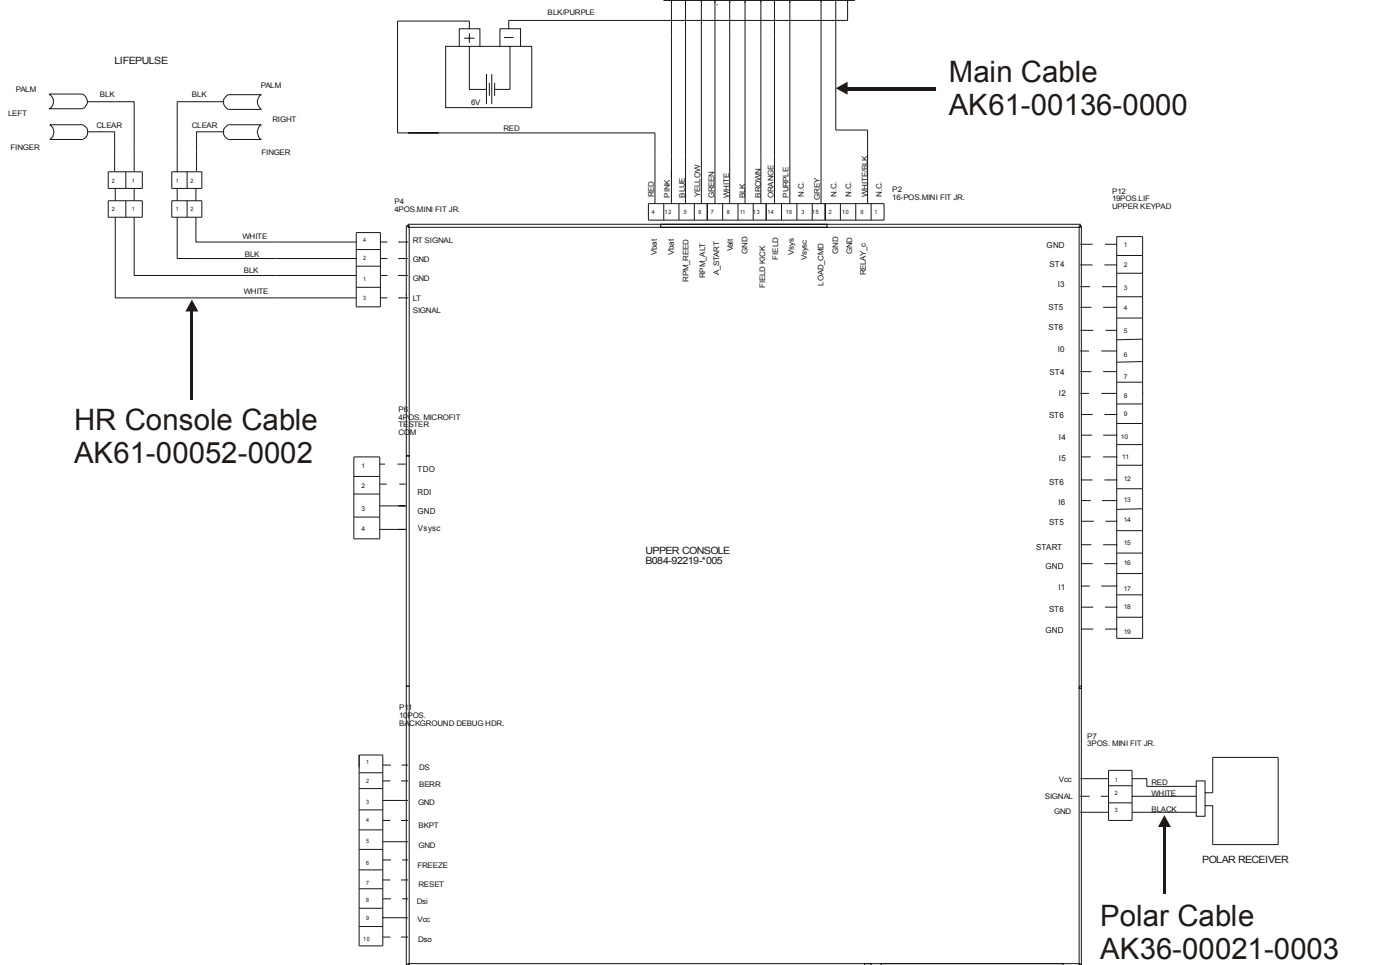

S/N XTG100000 and UP

CABLES

S/N XTG10000 and UP

Power Control Board Cable
AK61-00135-0000

Main Cable
AK61-00136-0000

HR Console Cable
AK61-00052-0002

Polar Cable
AK36-00021-0003

Free Manuals Download Website