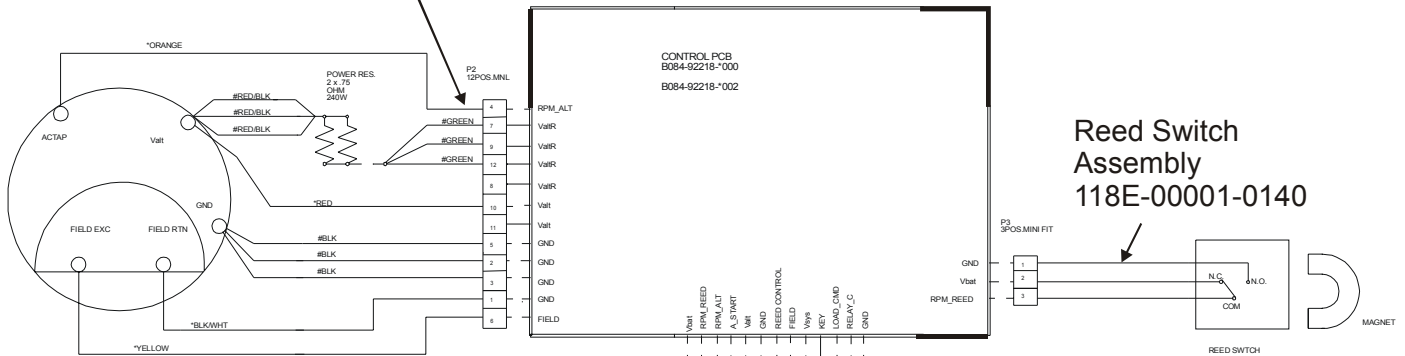

CABLES

S/N XTG10000 and UP

Power Control Board Cable
AK61-00135-0000