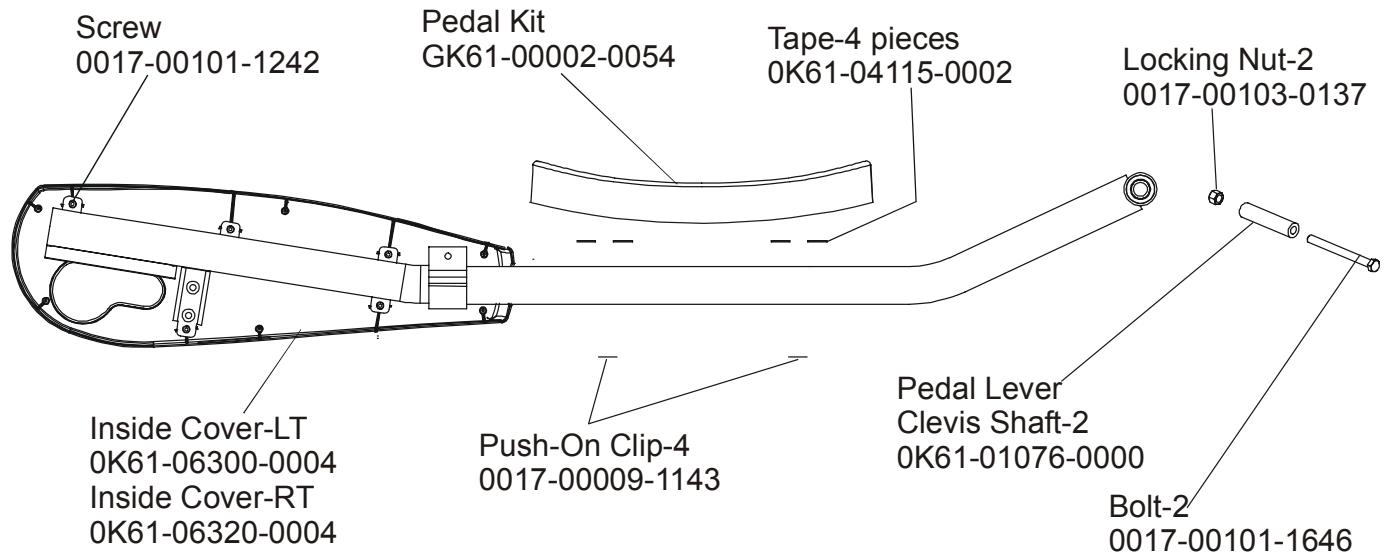

**91XW CROSS-TRAINER
ROLLER ASSEMBLY**

**91XW-0XXX-01
S/N XTG100000 and UP**

DRIVE LINKAGE ASSEMBLY

S/N XTG100000 and UP

CLEVIS & FRONT FRAME COVERS

S/N XTG10000 and UP

PEDAL LEVER ASSEMBLY

S/N XTG100000 and UP