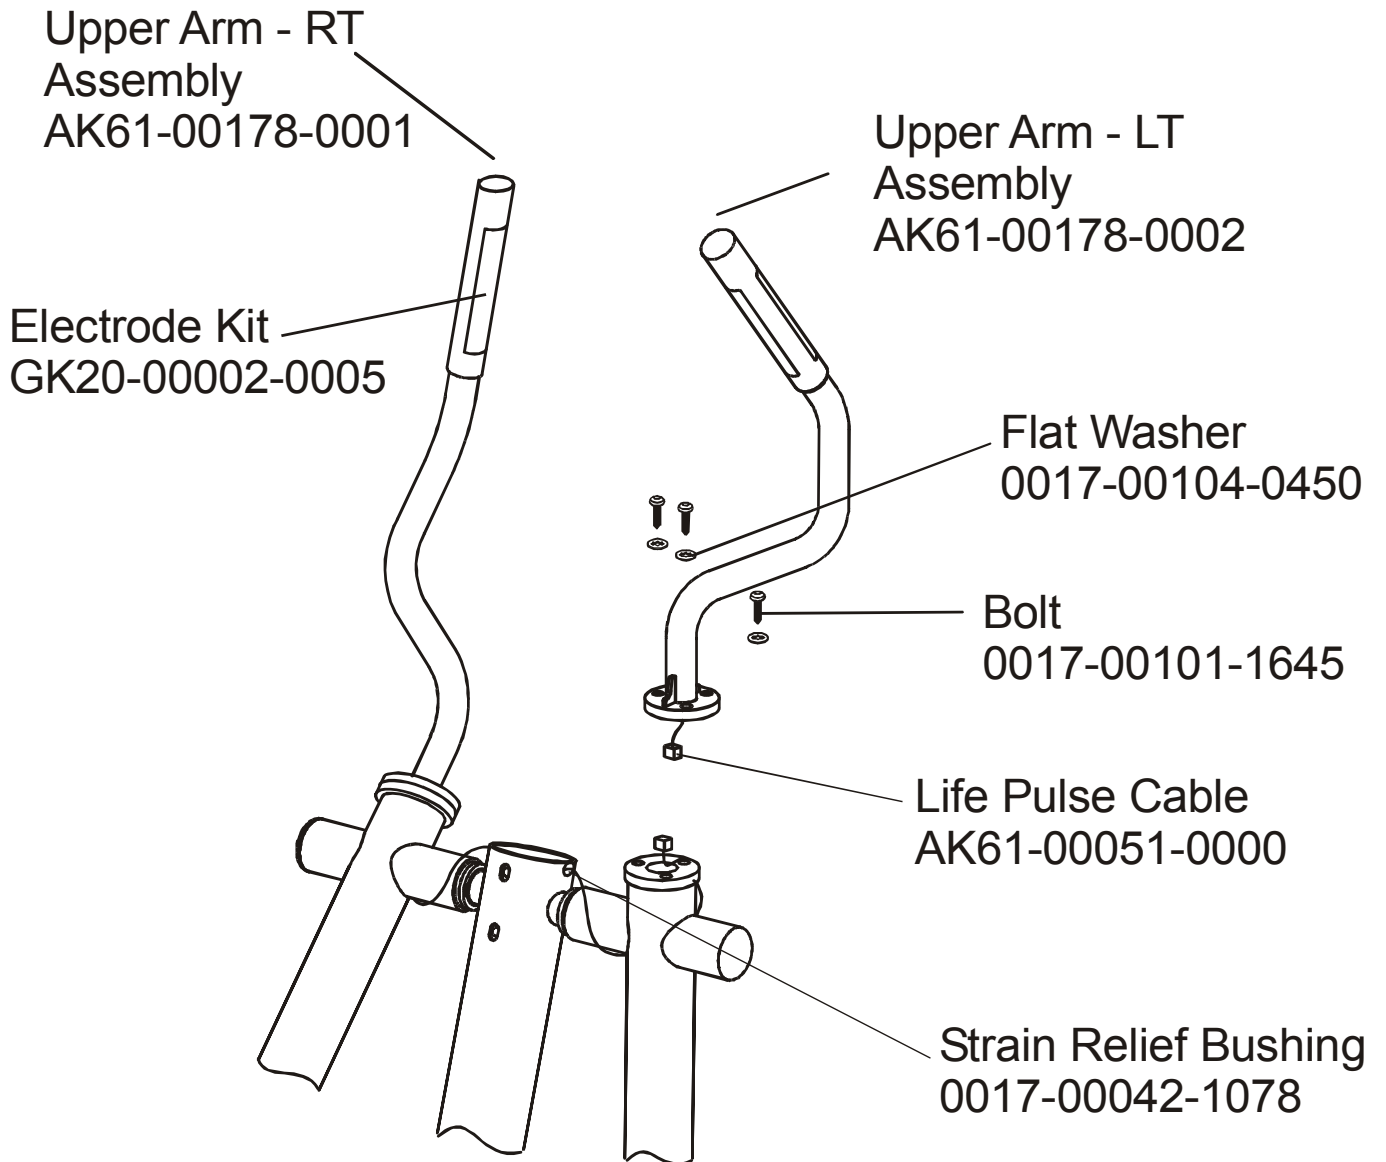

UPPER ARM/HEART RATE ASSEMBLY

S/N XTG100000 and UP