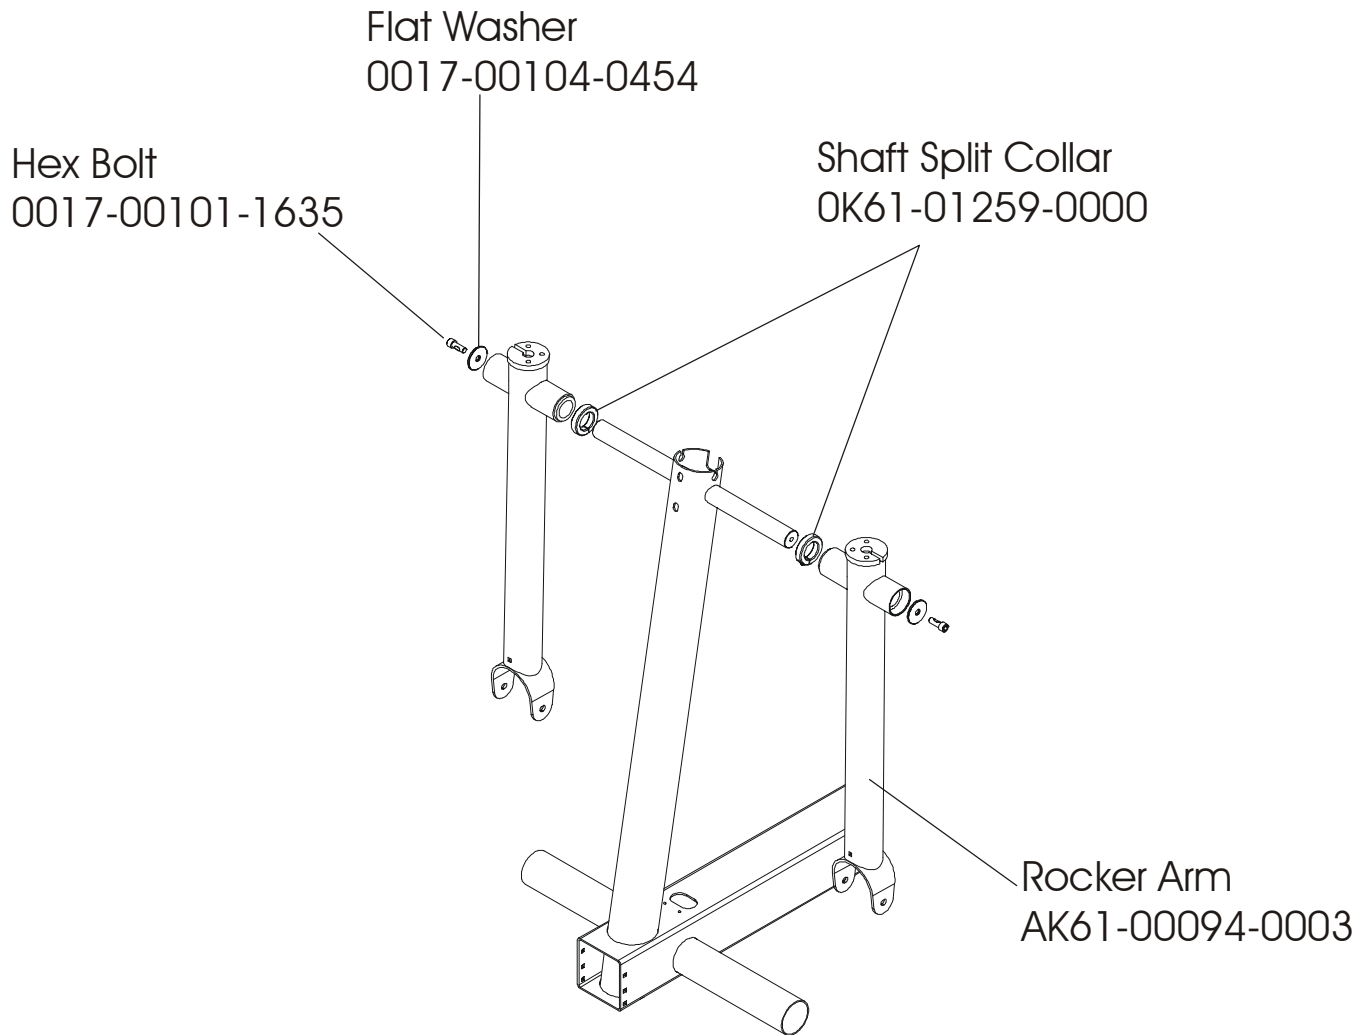

**91XW CROSS-TRAINER
ROLLER ASSEMBLY**

**91XW-0XXX-01
S/N XTG100000 and UP**

DRIVE LINKAGE ASSEMBLY

S/N XTG100000 and UP

CLEVIS & FRONT FRAME COVERS

S/N XTG10000 and UP

PEDAL LEVER ASSEMBLY

S/N XTG100000 and UP

Left Pedal Assembly AK61-00172-0002
Right Pedal Assembly AK61-00172-0001

ROCKER ARM COVERS

S/N XTG10000 and UP

ROCKER ARM ASSEMBLY

S/N XTG100000 and UP

REAR DRIVE SHROUDS W/DECALS

S/N XTG100000 and UP

UPPER ARM/HEART RATE ASSEMBLY