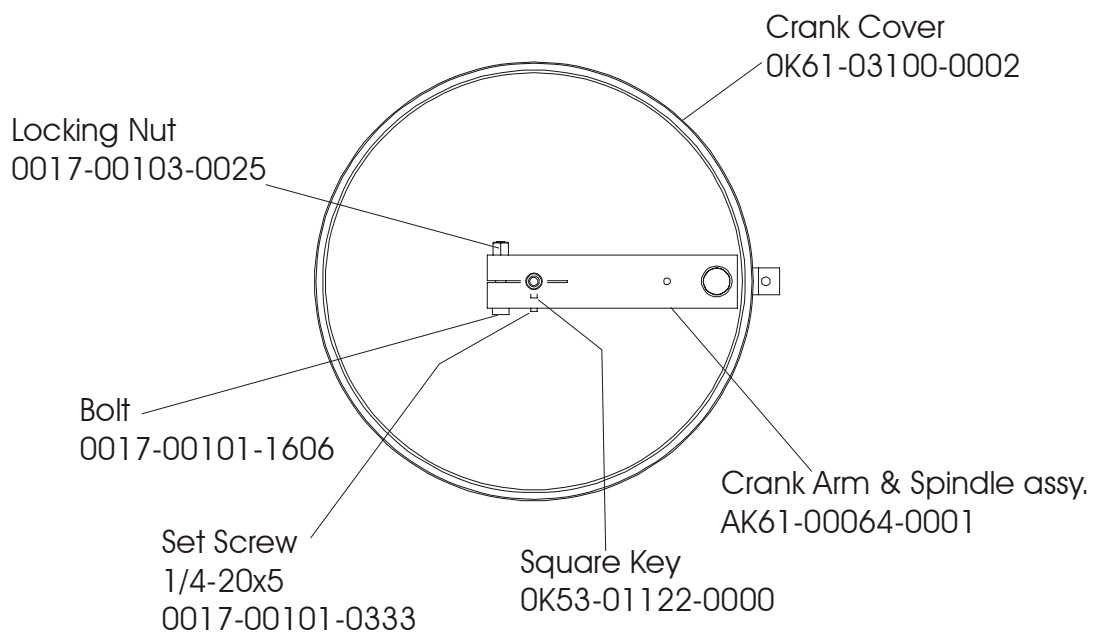

**91XW CROSS-TRAINER
ROLLER ASSEMBLY**

**91XW-0XXX-01
S/N XTG100000 and UP**