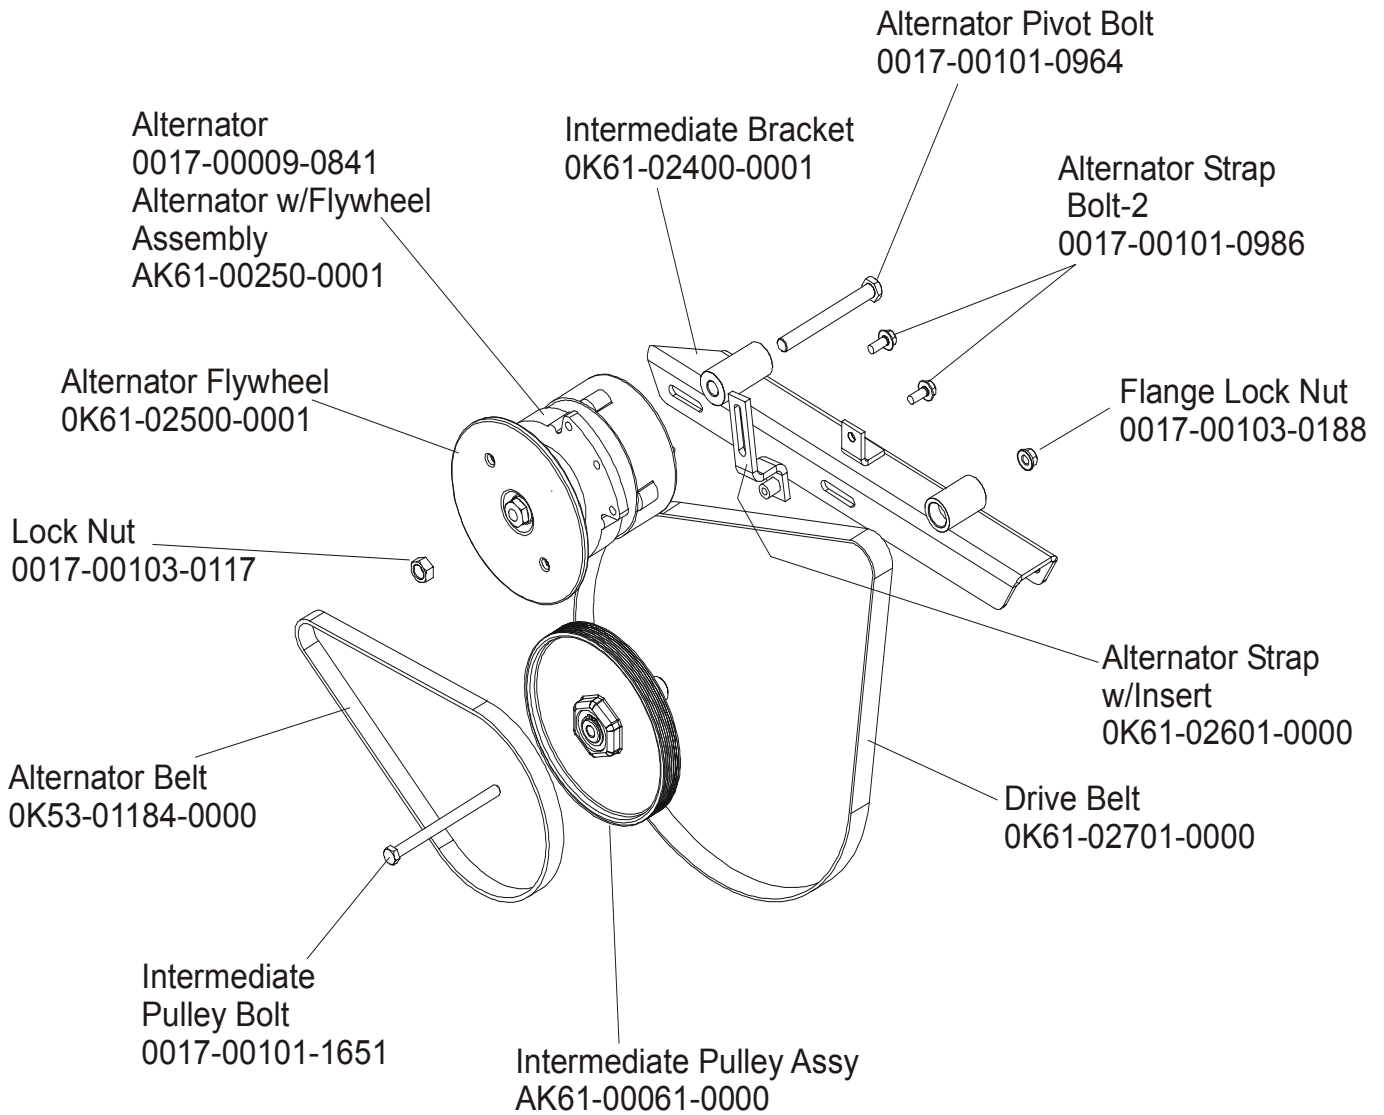

LifeFitness

CROSS-TRAINER 91XW-0XXX-01

Customer Support Services ***PARTS MANUAL*** rev. 04 May 2007

91XW CROSS-TRAINER
REFERENCES

91XW-0XXX-01
S/N XTG100000 and UP

OPERATION MANUAL	M051-00K61-A093
SERVICE MANUAL	M051-00K61-A097
ARCTIC SILVER TOUCH UP PAINT: SPRAY CAN .5 OZ BOTTLE W/APPLICATOR .33 OZ PEN	0017-00008-0204 0017-00008-0205 0017-00008-0206
STEALTH GRAY TOUCH UP PAINT (FOR ROCKER ARMS): SPRAY CAN .5 OZ BOTTLE W/APPLICATOR	0017-00008-0199 0017-00008-0198
ACCESS PANEL ASSEMBLY PANEL ASSEMBLY CONSISTS OF: 1) AK32-00020-0002 2) AK32-00078-0001 3) 0K61-01373-0000 4) 0017-00021-2846 5) 0017-00042-0754	AK61-00190-0000 COAX CABLE POWER CABLE ACCESS BRACKET F-TYPE CONNECTOR PLASTIC GROMMET
HARDWARE BAG	AK61-00181-0000

The 91XW-0XXX-01 has both Telemetry and LifePulse Sensors for Heart Rate.

NOTE: ADDING THE BOLT ON LCD SCREEN TO THE 91XW-0XXX-01 MAKES THE UNIT A 91XER-0XXX-01.

	Page
DRIVE BELTS AND ALTERNATOR.....	4
CONSOLE SUPPORT ASSEMBLY.....	5
CONSOLE ASSEMBLY	6
ROLLER ASSEMBLY	7
CRANKSHAFT ASSEMBLY	8
DRIVE LINKAGE ASSEMBLY.....	9
ANTI-LIFT BRACKET AND OUTER PEDAL COVERS.....	10
BRACKETS AND FRAME ASSEMBLY	11
CLEVIS AND FRONT FRAME COVERS	12
PEDAL LEVER ASSEMBLY.....	13
ROCKER ARM COVERS	14
ROCKER ARM ASSEMBLY	15
REAR DRIVE SHROUDS W/DECALS.....	16
UPPER ARM / HEART RATE ASSEMBLY	17
CABLES.....	18

**91XW CROSS-TRAINER
DRIVE BELTS AND ALTERNATOR**

**91XW-0XXX-01
S/N XTG100000 and UP**

**91XW CROSS-TRAINER
CONSOLE SUPPORT ASSEMBLY**

**91XW-0XXX-01
S/N XTG10000 and UP**

**91XW CROSS-TRAINER
CONSOLE ASSEMBLY**