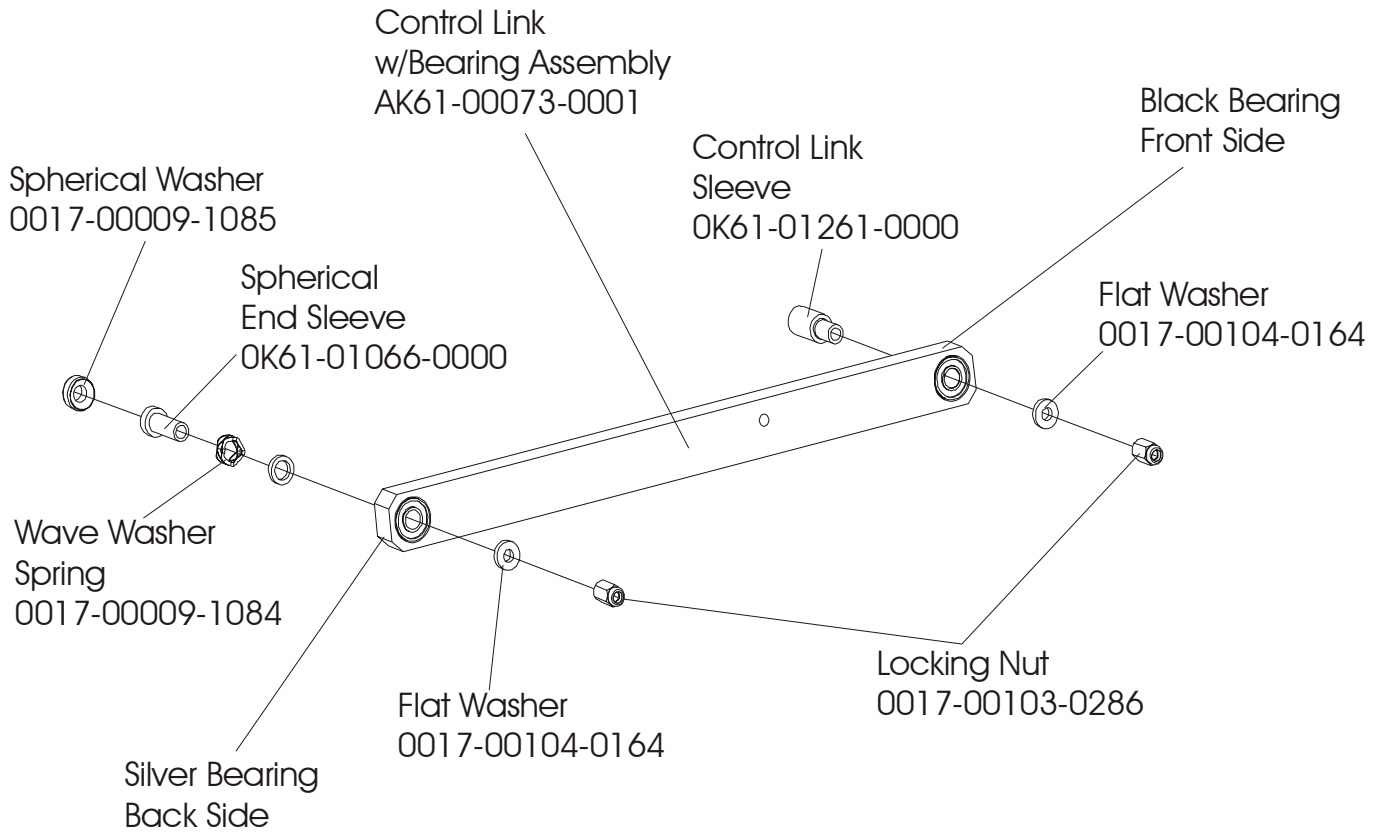

**91XW CROSS-TRAINER
ROLLER ASSEMBLY**

**91XW-0XXX-01
S/N XTG100000 and UP**

DRIVE LINKAGE ASSEMBLY

S/N XTG100000 and UP

CLEVIS & FRONT FRAME COVERS

S/N XTG10000 and UP

PEDAL LEVER ASSEMBLY

S/N XTG100000 and UP

Left Pedal Assembly AK61-00172-0002
Right Pedal Assembly AK61-00172-0001

ROCKER ARM COVERS

S/N XTG10000 and UP

ROCKER ARM ASSEMBLY

S/N XTG100000 and UP

REAR DRIVE SHROUDS W/DECALS

S/N XTG100000 and UP

UPPER ARM/HEART RATE ASSEMBLY