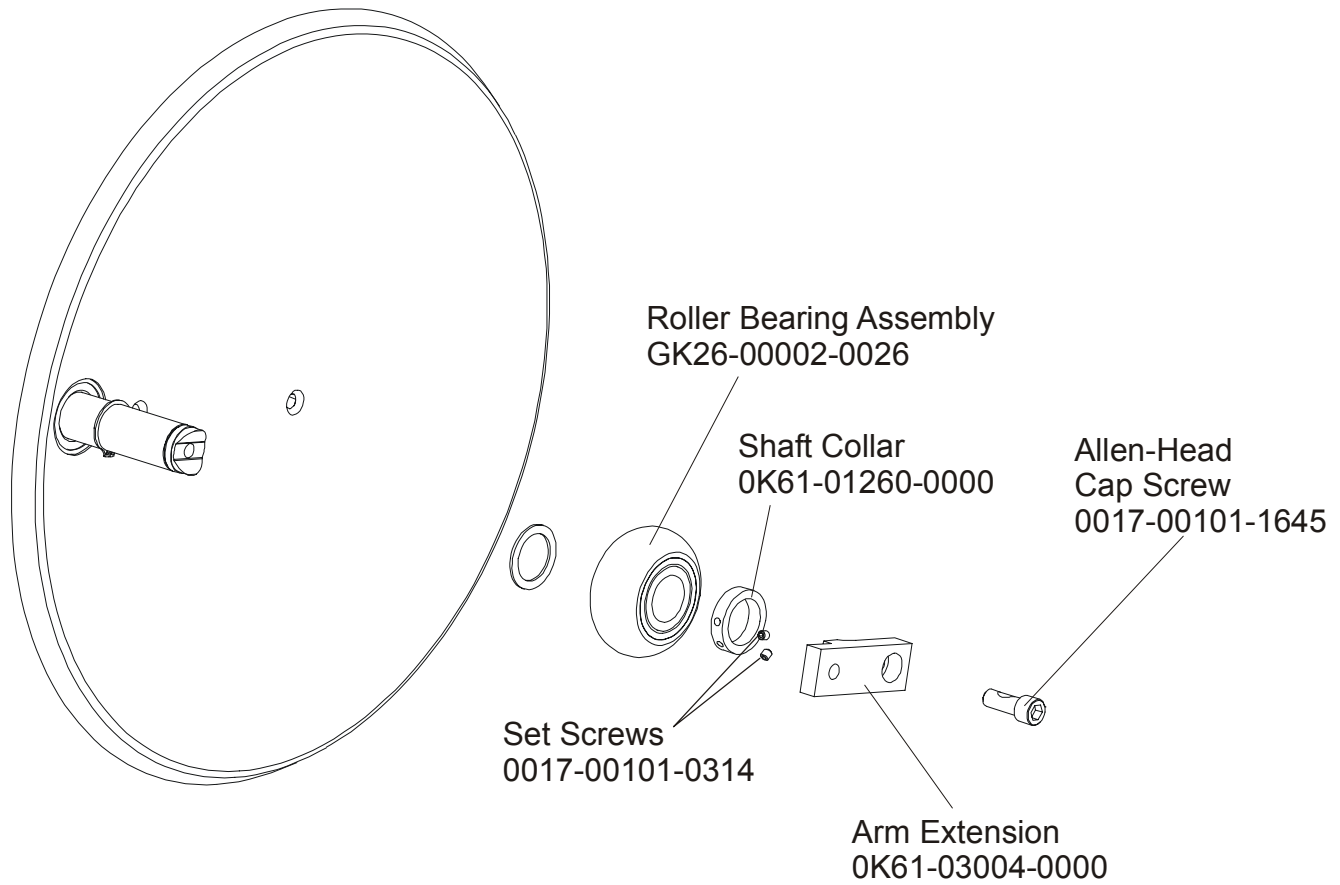

The 91XW-0XXX-01 has both Telemetry and LifePulse Sensors for Heart Rate.

NOTE: ADDING THE BOLT ON LCD SCREEN TO THE 91XW-0XXX-01 MAKES THE UNIT A 91XER-0XXX-01.

	Page
DRIVE BELTS AND ALTERNATOR.....	4
CONSOLE SUPPORT ASSEMBLY.....	5
CONSOLE ASSEMBLY	6
ROLLER ASSEMBLY	7
CRANKSHAFT ASSEMBLY	8
DRIVE LINKAGE ASSEMBLY.....	9
ANTI-LIFT BRACKET AND OUTER PEDAL COVERS.....	10
BRACKETS AND FRAME ASSEMBLY	11
CLEVIS AND FRONT FRAME COVERS	12
PEDAL LEVER ASSEMBLY.....	13
ROCKER ARM COVERS	14
ROCKER ARM ASSEMBLY	15
REAR DRIVE SHROUDS W/DECALS.....	16
UPPER ARM / HEART RATE ASSEMBLY	17
CABLES.....	18

**91XW CROSS-TRAINER
DRIVE BELTS AND ALTERNATOR**

**91XW-0XXX-01
S/N XTG100000 and UP**

**91XW CROSS-TRAINER
CONSOLE SUPPORT ASSEMBLY**

**91XW-0XXX-01
S/N XTG10000 and UP**

**91XW CROSS-TRAINER
CONSOLE ASSEMBLY**

**91XW CROSS-TRAINER
ROLLER ASSEMBLY**

**91XW-0XXX-01
S/N XTG100000 and UP**

DRIVE LINKAGE ASSEMBLY

S/N XTG100000 and UP

CLEVIS & FRONT FRAME COVERS

S/N XTG10000 and UP

PEDAL LEVER ASSEMBLY

S/N XTG100000 and UP