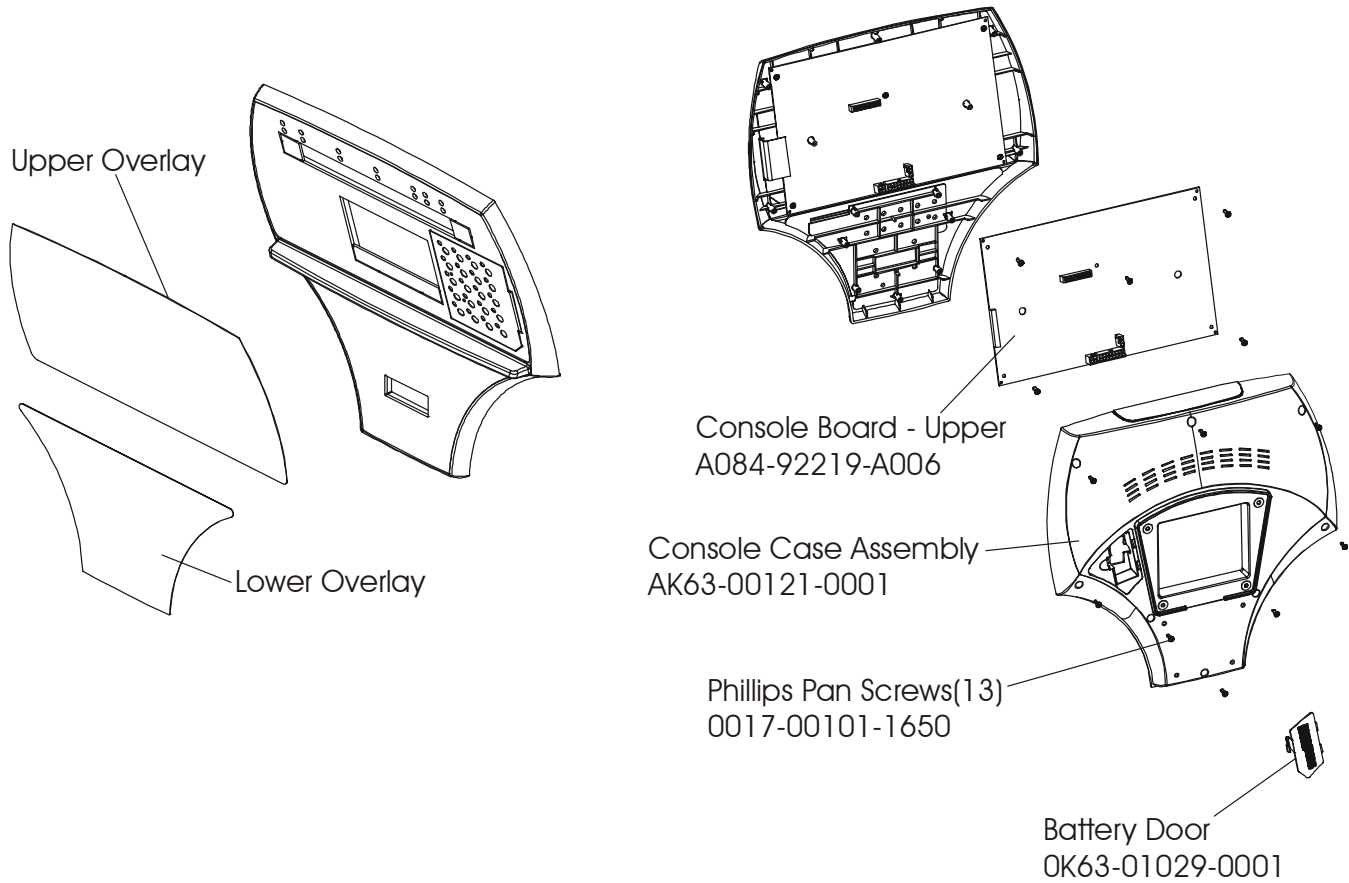

**91XW CROSS-TRAINER
CONSOLE ASSEMBLY**

**91XW-0XXX-01
S/N XTG100000 and UP**

Console Assembly	Overlay/Bezel/ Switch Assembly
AK61-00203-0001 Eng/Eng	AK61-00183-0001
AK61-00203-0002 Eng/Met	AK61-00183-0001
AK61-00203-0003 Ger/Met	AK61-00183-0003
AK61-00203-0004 Spn/Met	AK61-00183-0004
AK61-00203-0007 Frn/Met	AK61-00183-0007
AK61-00203-0008 Itl/Met	AK61-00183-0008
AK61-00203-0009 Dut/Met	AK61-00183-0009
AK61-00203-00010 Por/Met	AK61-00183-0010