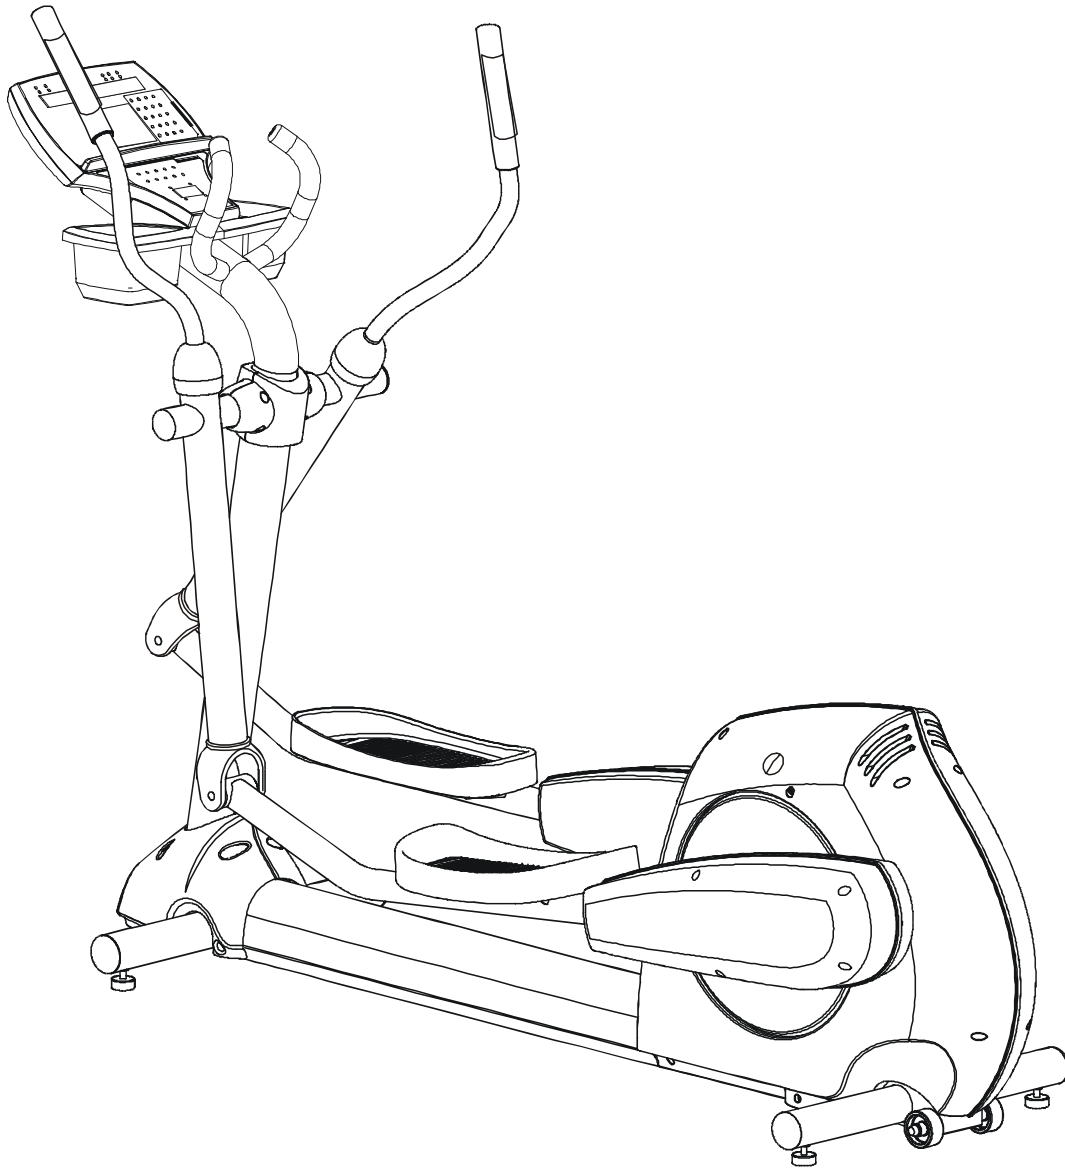

LifeFitness

CROSS-TRAINER 91XW-0XXX-01

Customer Support Services ***PARTS MANUAL*** rev. 04 May 2007

91XW CROSS-TRAINER
REFERENCES

91XW-0XXX-01
S/N XTG100000 and UP

OPERATION MANUAL	M051-00K61-A093
SERVICE MANUAL	M051-00K61-A097
ARCTIC SILVER TOUCH UP PAINT: SPRAY CAN .5 OZ BOTTLE W/APPLICATOR .33 OZ PEN	0017-00008-0204 0017-00008-0205 0017-00008-0206
STEALTH GRAY TOUCH UP PAINT (FOR ROCKER ARMS): SPRAY CAN .5 OZ BOTTLE W/APPLICATOR	0017-00008-0199 0017-00008-0198
ACCESS PANEL ASSEMBLY PANEL ASSEMBLY CONSISTS OF: 1) AK32-00020-0002 2) AK32-00078-0001 3) 0K61-01373-0000 4) 0017-00021-2846 5) 0017-00042-0754	AK61-00190-0000 COAX CABLE POWER CABLE ACCESS BRACKET F-TYPE CONNECTOR PLASTIC GROMMET
HARDWARE BAG	AK61-00181-0000

The 91XW-0XXX-01 has both Telemetry and LifePulse Sensors for Heart Rate.

NOTE: ADDING THE BOLT ON LCD SCREEN TO THE 91XW-0XXX-01 MAKES THE UNIT A 91XER-0XXX-01.

	Page
DRIVE BELTS AND ALTERNATOR.....	4
CONSOLE SUPPORT ASSEMBLY.....	5
CONSOLE ASSEMBLY	6
ROLLER ASSEMBLY	7
CRANKSHAFT ASSEMBLY	8
DRIVE LINKAGE ASSEMBLY.....	9
ANTI-LIFT BRACKET AND OUTER PEDAL COVERS.....	10
BRACKETS AND FRAME ASSEMBLY	11
CLEVIS AND FRONT FRAME COVERS	12
PEDAL LEVER ASSEMBLY.....	13
ROCKER ARM COVERS	14
ROCKER ARM ASSEMBLY	15
REAR DRIVE SHROUDS W/DECALS.....	16
UPPER ARM / HEART RATE ASSEMBLY	17
CABLES.....	18

**91XW CROSS-TRAINER
DRIVE BELTS AND ALTERNATOR**

**91XW-0XXX-01
S/N XTG100000 and UP**

**91XW CROSS-TRAINER
CONSOLE SUPPORT ASSEMBLY**

**91XW-0XXX-01
S/N XTG10000 and UP**

**91XW CROSS-TRAINER
CONSOLE ASSEMBLY**