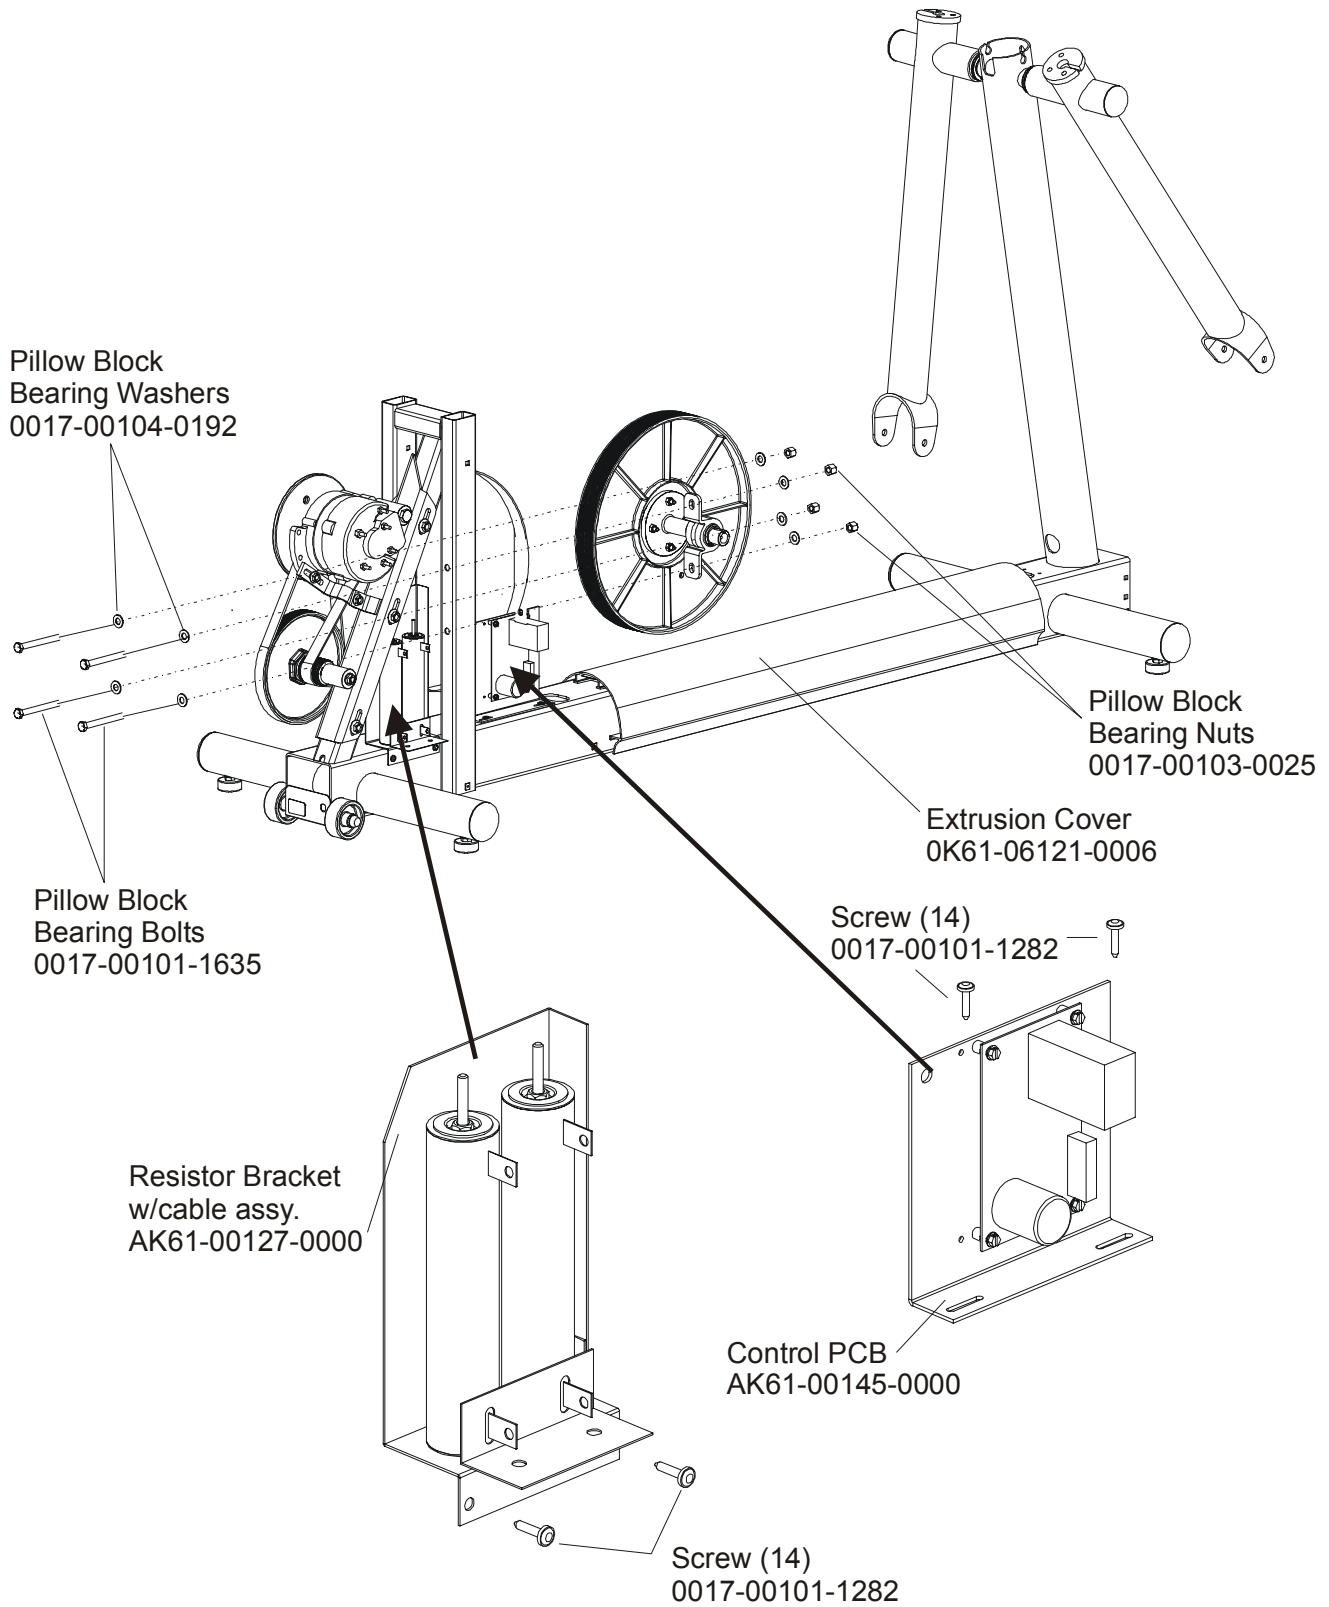

**91XW CROSS-TRAINER
ROLLER ASSEMBLY**

**91XW-0XXX-01
S/N XTG100000 and UP**

DRIVE LINKAGE ASSEMBLY

S/N XTG100000 and UP

CLEVIS & FRONT FRAME COVERS

S/N XTG10000 and UP

PEDAL LEVER ASSEMBLY

S/N XTG100000 and UP