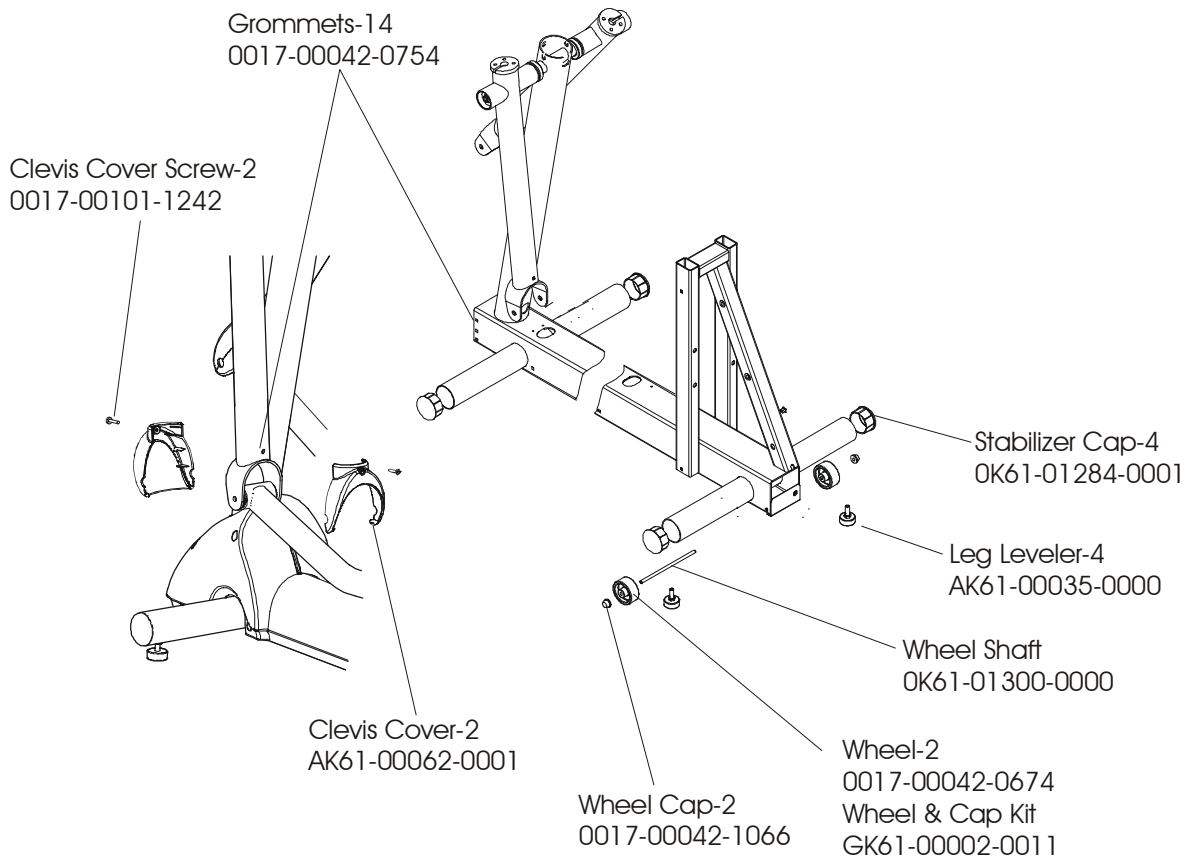

**91XW CROSS-TRAINER
ROLLER ASSEMBLY**

**91XW-0XXX-01
S/N XTG100000 and UP**

DRIVE LINKAGE ASSEMBLY

S/N XTG100000 and UP

CLEVIS & FRONT FRAME COVERS

S/N XTG10000 and UP

PEDAL LEVER ASSEMBLY

S/N XTG100000 and UP

Left Pedal Assembly AK61-00172-0002
Right Pedal Assembly AK61-00172-0001

ROCKER ARM COVERS

S/N XTG10000 and UP

ROCKER ARM ASSEMBLY

S/N XTG100000 and UP

REAR DRIVE SHROUDS W/DECALS

S/N XTG100000 and UP

UPPER ARM/HEART RATE ASSEMBLY