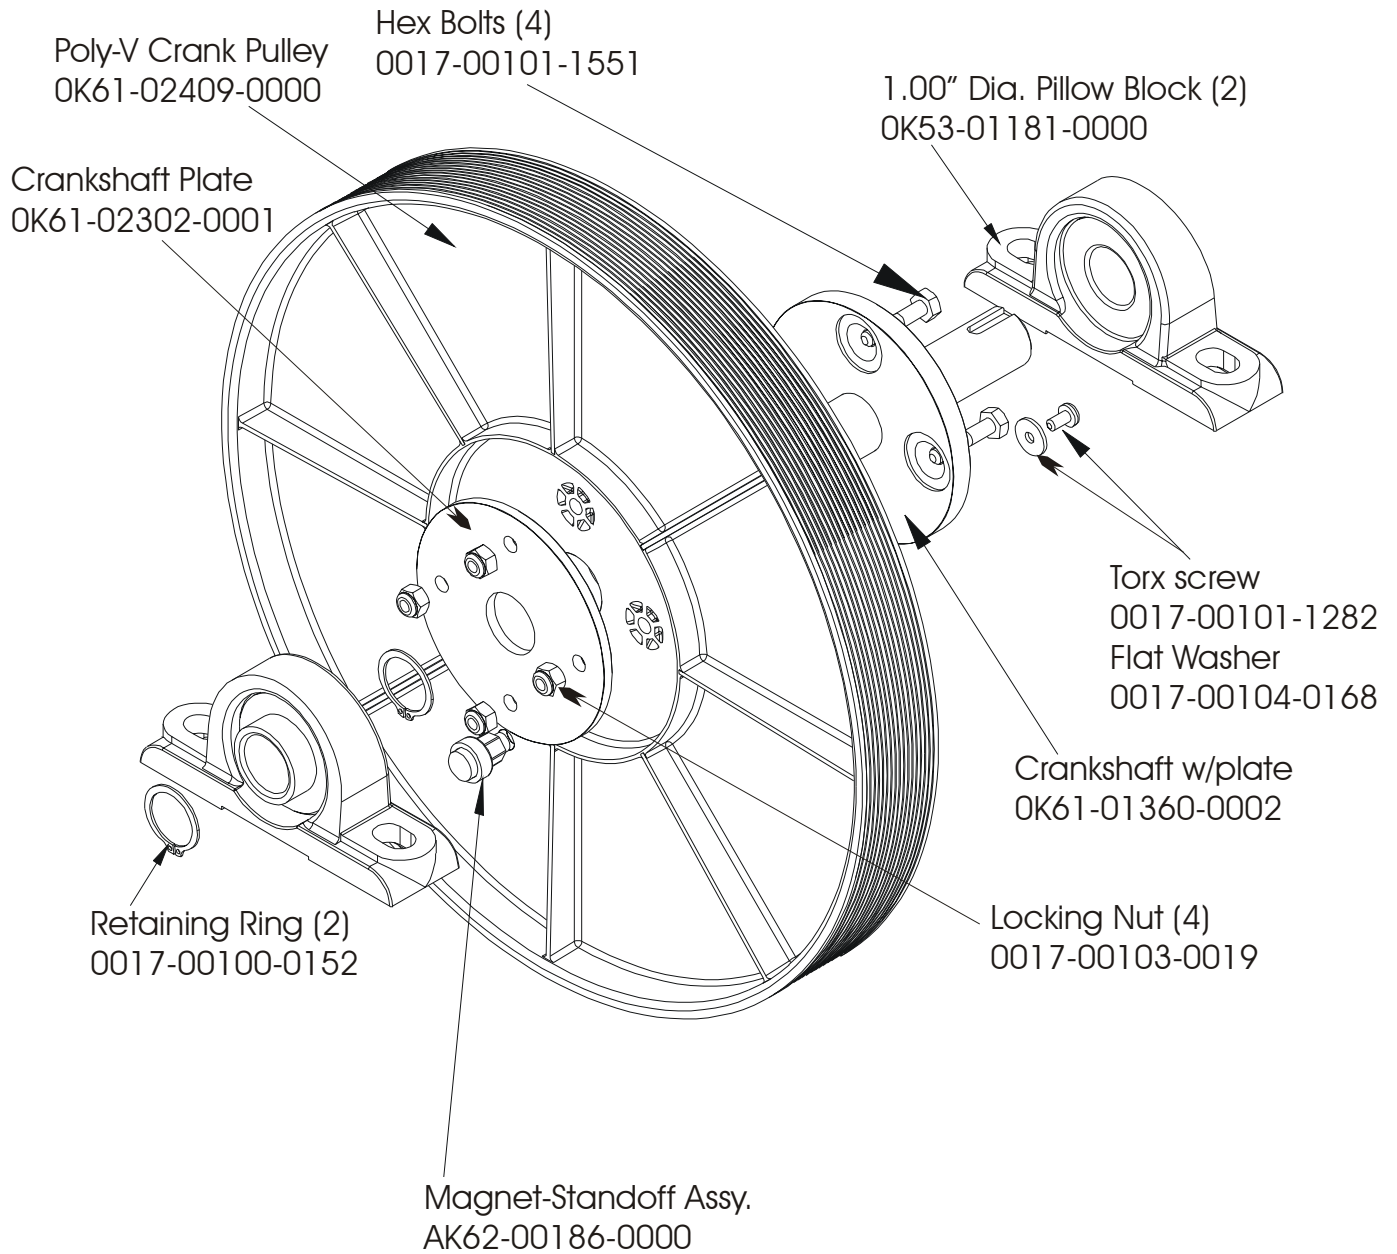

**91XW CROSS-TRAINER
ROLLER ASSEMBLY**

**91XW-0XXX-01
S/N XTG100000 and UP**

DRIVE LINKAGE ASSEMBLY

S/N XTG100000 and UP

CLEVIS & FRONT FRAME COVERS

S/N XTG10000 and UP

PEDAL LEVER ASSEMBLY

S/N XTG100000 and UP