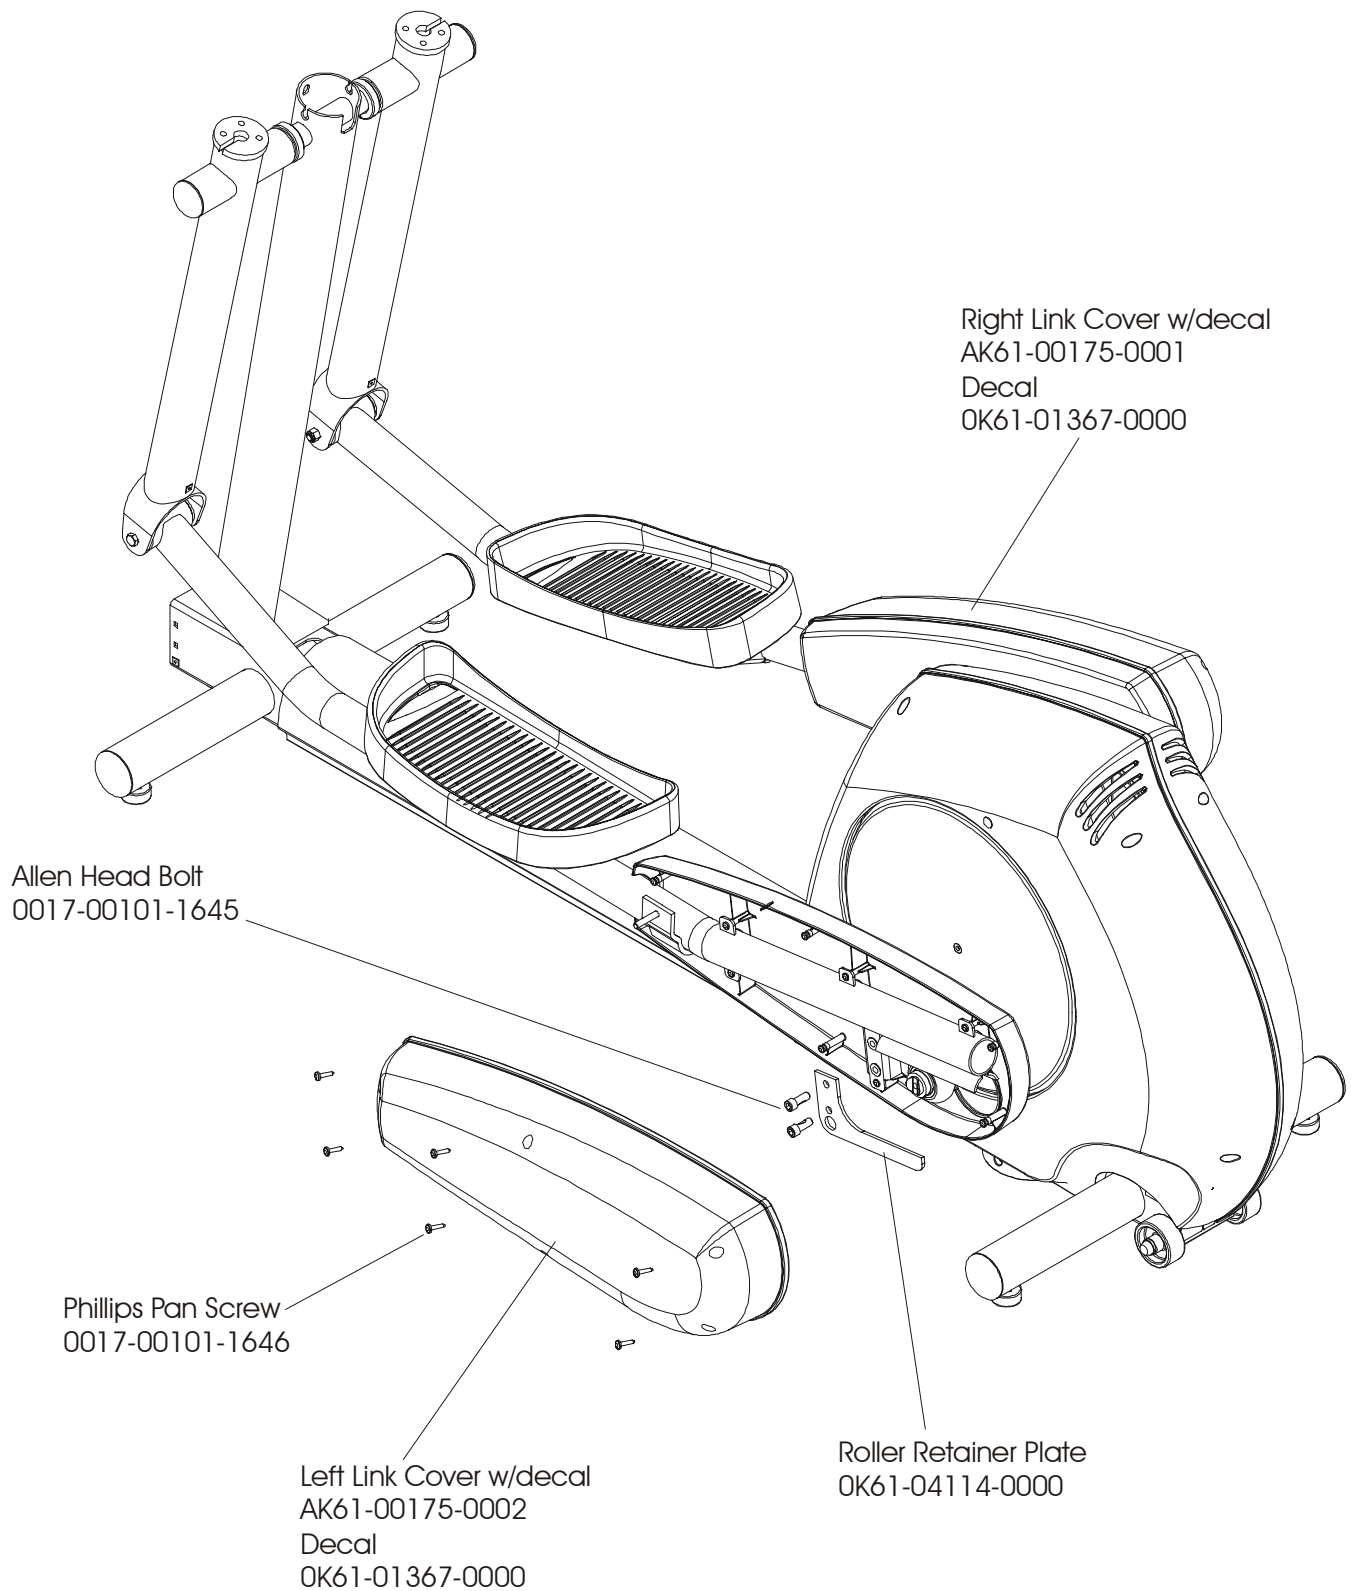

**91XW CROSS-TRAINER
ROLLER ASSEMBLY**

**91XW-0XXX-01
S/N XTG100000 and UP**

DRIVE LINKAGE ASSEMBLY

S/N XTG100000 and UP

CLEVIS & FRONT FRAME COVERS

S/N XTG10000 and UP

PEDAL LEVER ASSEMBLY

S/N XTG100000 and UP

Left Pedal Assembly AK61-00172-0002
Right Pedal Assembly AK61-00172-0001

ROCKER ARM COVERS

S/N XTG10000 and UP

ROCKER ARM ASSEMBLY

S/N XTG100000 and UP

REAR DRIVE SHROUDS W/DECALS

S/N XTG100000 and UP

UPPER ARM/HEART RATE ASSEMBLY