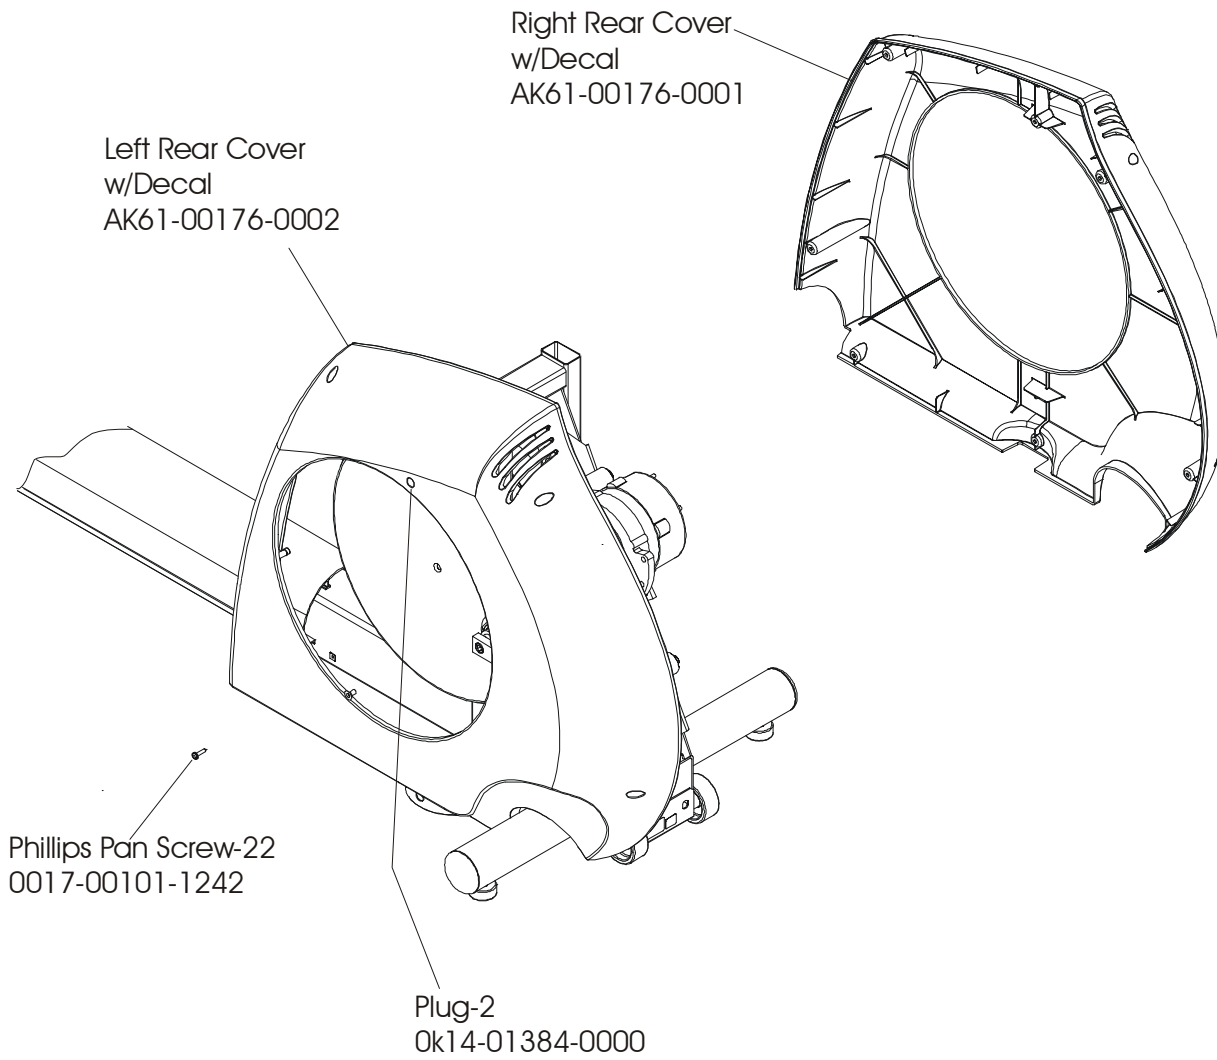

**91XW CROSS-TRAINER
ROLLER ASSEMBLY**

**91XW-0XXX-01
S/N XTG100000 and UP**

DRIVE LINKAGE ASSEMBLY

S/N XTG100000 and UP

CLEVIS & FRONT FRAME COVERS

S/N XTG10000 and UP

PEDAL LEVER ASSEMBLY

S/N XTG100000 and UP

Left Pedal Assembly AK61-00172-0002
Right Pedal Assembly AK61-00172-0001

ROCKER ARM COVERS

S/N XTG10000 and UP

ROCKER ARM ASSEMBLY

S/N XTG100000 and UP

REAR DRIVE SHROUDS W/DECALS

S/N XTG100000 and UP

UPPER ARM/HEART RATE ASSEMBLY