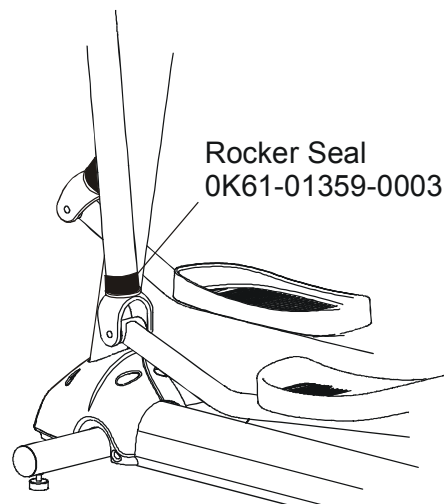

**91XW CROSS-TRAINER
ROLLER ASSEMBLY**

**91XW-0XXX-01
S/N XTG100000 and UP**

DRIVE LINKAGE ASSEMBLY

S/N XTG100000 and UP

CLEVIS & FRONT FRAME COVERS

S/N XTG10000 and UP

PEDAL LEVER ASSEMBLY

S/N XTG100000 and UP

Left Pedal Assembly AK61-00172-0002
Right Pedal Assembly AK61-00172-0001

ROCKER ARM COVERS

S/N XTG10000 and UP

ROCKER ARM ASSEMBLY

S/N XTG100000 and UP

REAR DRIVE SHROUDS W/DECALS

S/N XTG100000 and UP

UPPER ARM/HEART RATE ASSEMBLY