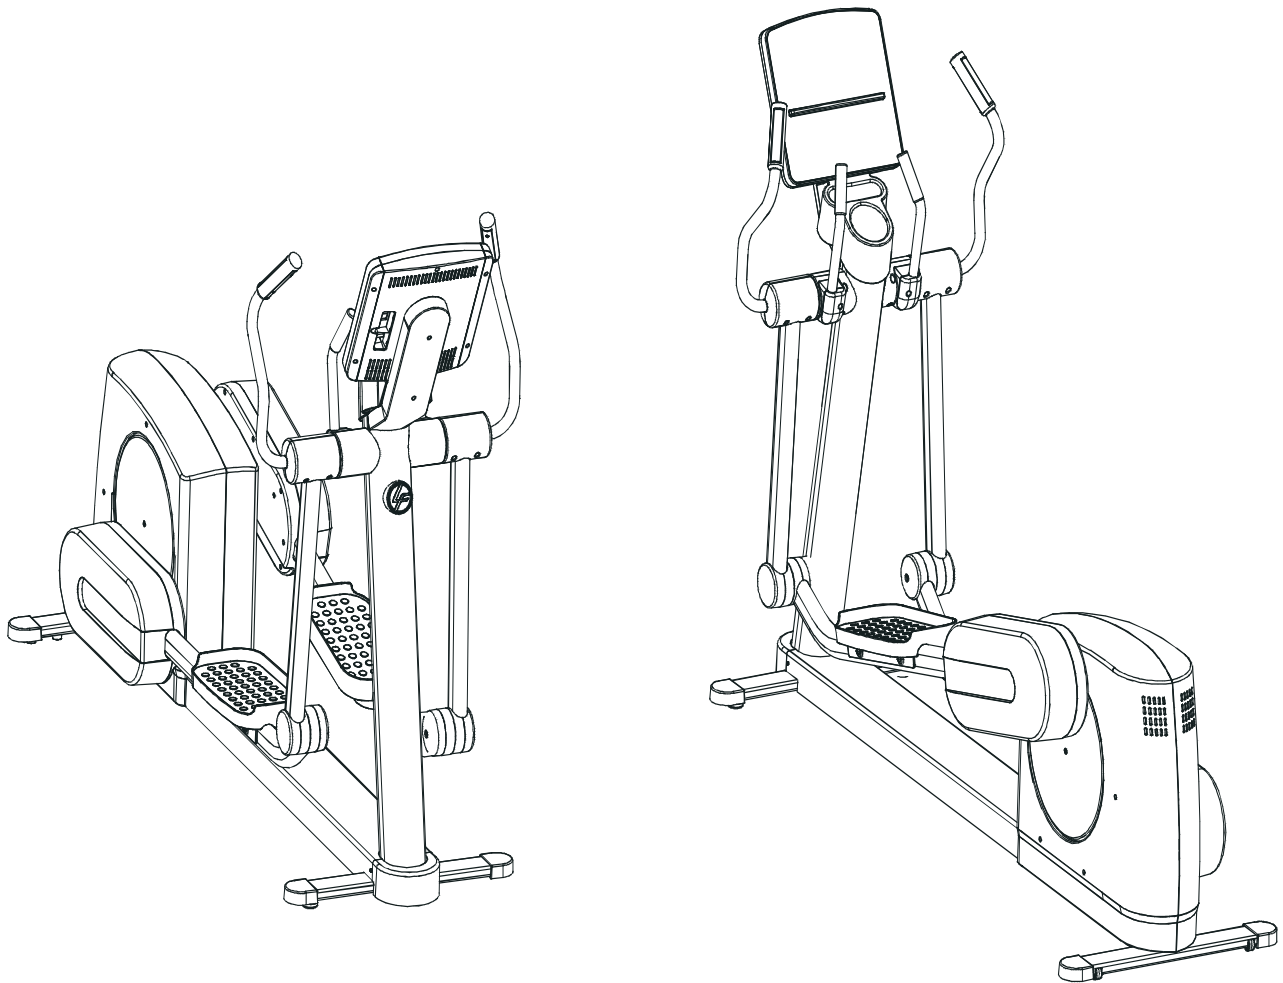

LifeFitness

CROSS-TRAINER 93X-0XXX-01

Customer Support Services **PARTS MANUAL** rev 03 Sep 2010

CROSS TRAINER 93X**93X-0XXX-01****REFERENCES****S/N XTB100000**

OPERATION MANUAL	M051-00K62-A026
SERVICE MANUAL	M051-00K62-A060
HARDWARE BAG	AK62-00152-0001
PLUG IN OPTION 120/60	GK62-00002-0018
PLUG IN OPTION 240/50 UK	GK62-00002-0019
PLUG IN OPTION 240v AUS	GK62-00002-0020
PLUG IN OPTION 230/50 CONT	GK62-00002-0021
C-SAFE KIT	GK63-00002-0003

	Page
CONSOLE SUPPORT & DEADSHAFT COVERS	4
HANDLEBARS AND BULLHORNS	5
CONSOLE AND RELATED COMPONENTS	6
UPPER FRAME HARDWARE	7
ROCKER ARMS AND PEDAL LEVERS	8
CRANK COVER AND LOWER CAPS	9
LOWER FRAME SHROUDS AND HARDWARE	10
PEDAL LEVER COMPONENTS	11
DRIVE MODULE COMPONENTS AND MAIN CABLE	12
DRIVE MODULE HARDWARE	13
CABLES	14

Note: The 93X has Telemetry only.

CROSS TRAINER 93X
Console Support & Deadshaft Covers

93X-0XXX-01
S/N XTB100000

Console Support
AK62-00123-0000
Console Support Cap
0K62-01030-0000
Console Support
Shroud
0K62-01023-0000