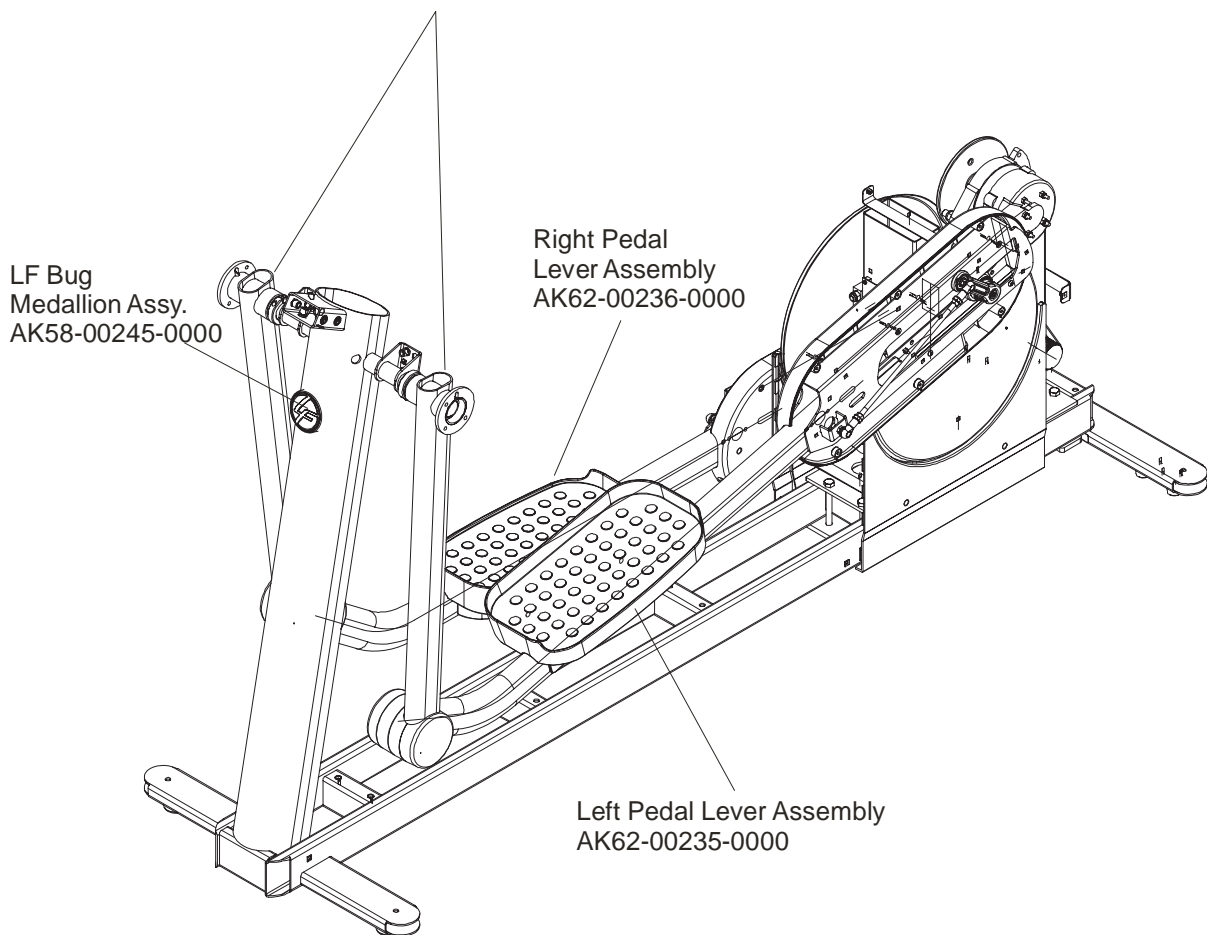

CROSS TRAINER 93X
Rocker Arms & Pedal Levers

93X-0XXX-01
S/N XTB100000

Rocker Arms Kit
GK62-00002-0070
contents:
Rocker Arms (2)
Hardened Spacers (2)
Oilite Washers (2)
Retaining Rings (2)
Loctite 620
Alcohol pad

Rocker Arms
AK62-00062-0001
Shaft Collar w/Screws
OK61-01259-0000