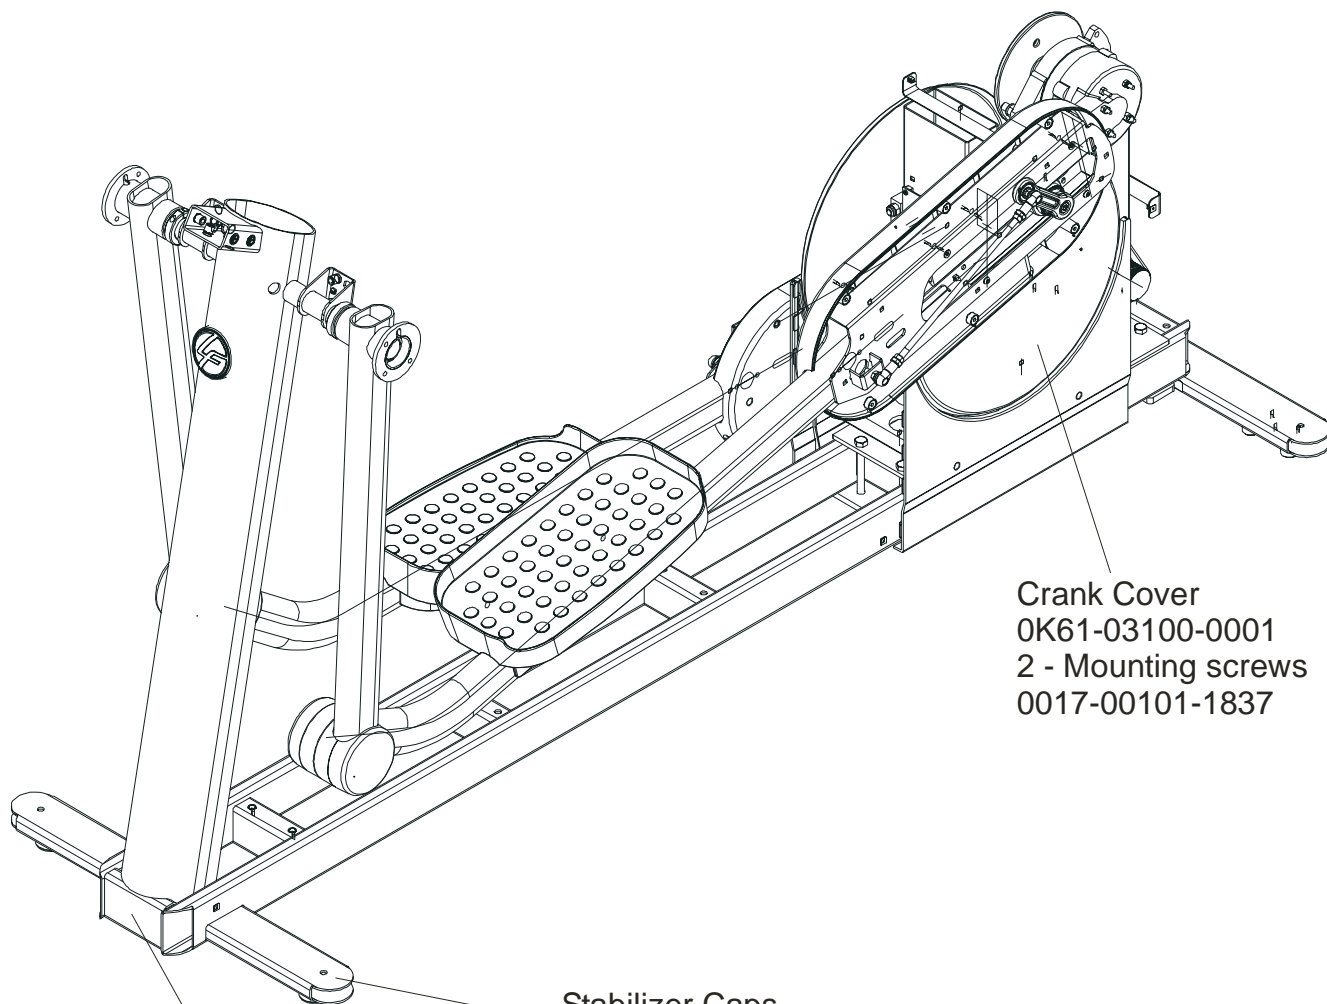

CROSS TRAINER 93X
Crank Cover and Lower Caps

93X-0XXX-01
S/N XTB100000

Crank Cover
0K61-03100-0001
2 - Mounting screws
0017-00101-1837

Stabilizer Caps
4 - 0K62-01003-0000

Front frame Cap
0K62-01004-0000
Mounting Screws
(Located on front sides of Ladder Frame Cover)
2- 0017-00101-1795