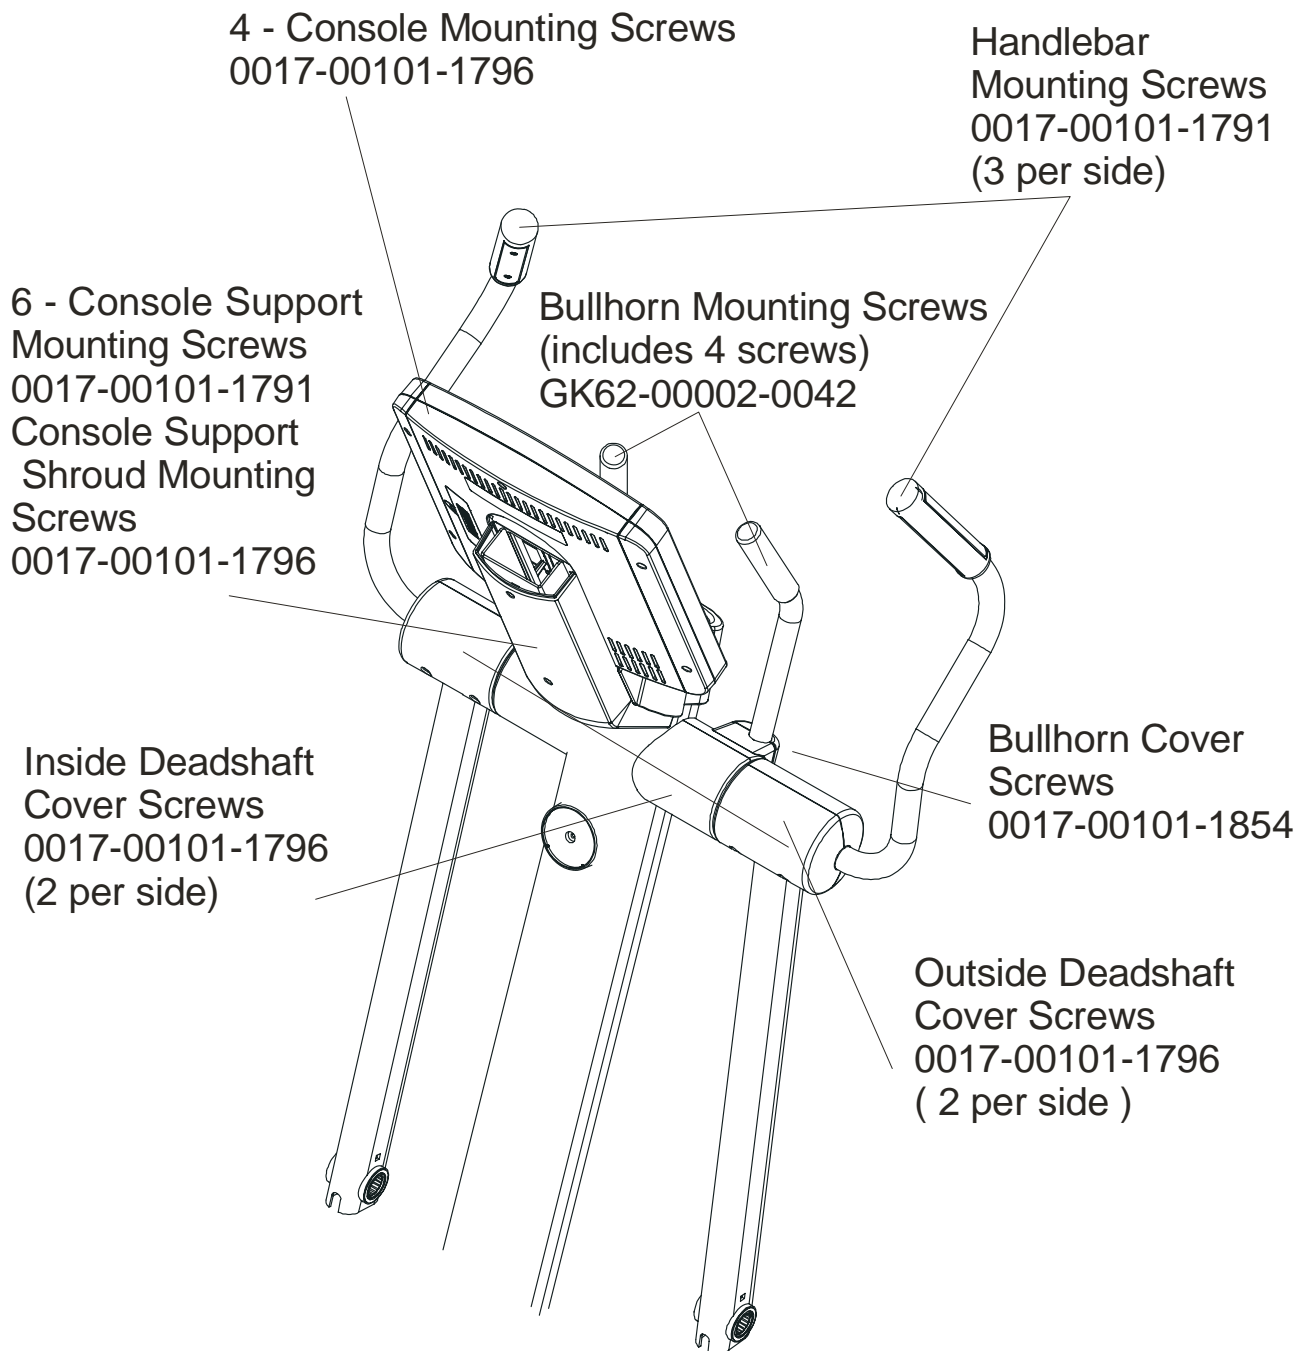

CROSS TRAINER 93X

Upper Frame Hardware

93X-0XXX-01

S/N XTB100000

Items Not Shown:

Accessory Tray	0K62-01022-0000
Mounting Screws (2)	0017-00101-1846