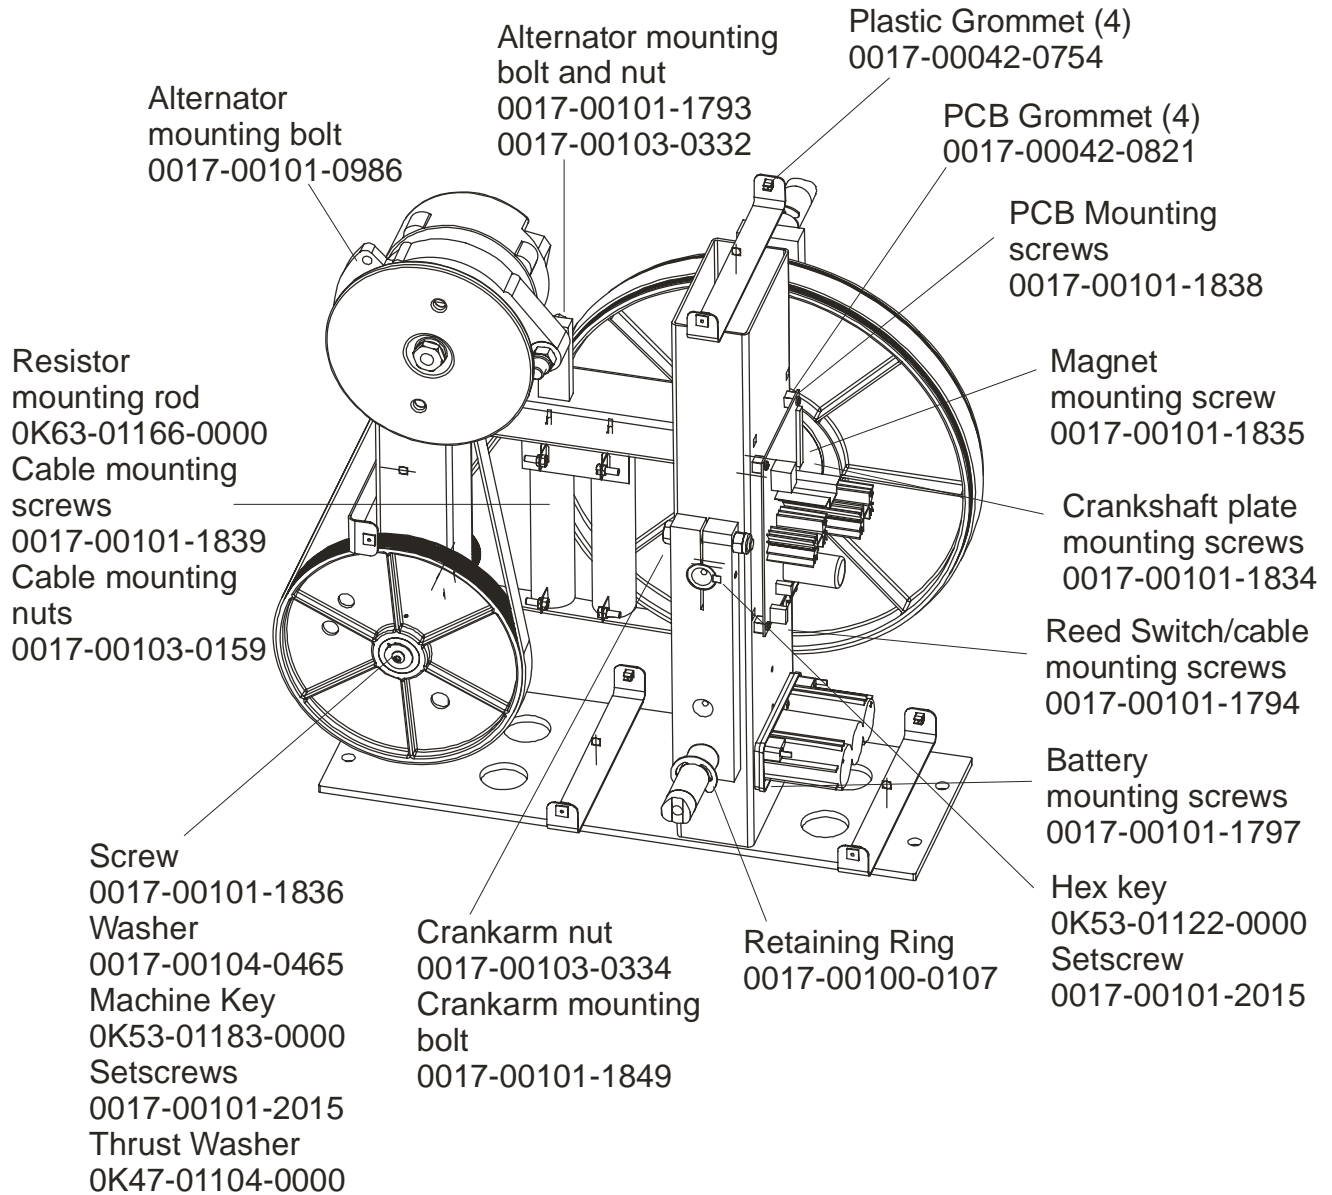

CROSS TRAINER 93X
Drive Module Hardware

93X-0XXX-01
S/N XTB100000

UNLABELED PARTS

DESCRIPTION	PART NO.
BATTERY: 6V; 2.5AH C	0017-00003-0685
CVR-ASSY: W/DCLS:FRM;FSCT;MFG S/C-D	AK62-00106-0000
MANUAL: OPER; 93X/90X;ENG +	M051-00K62-A111