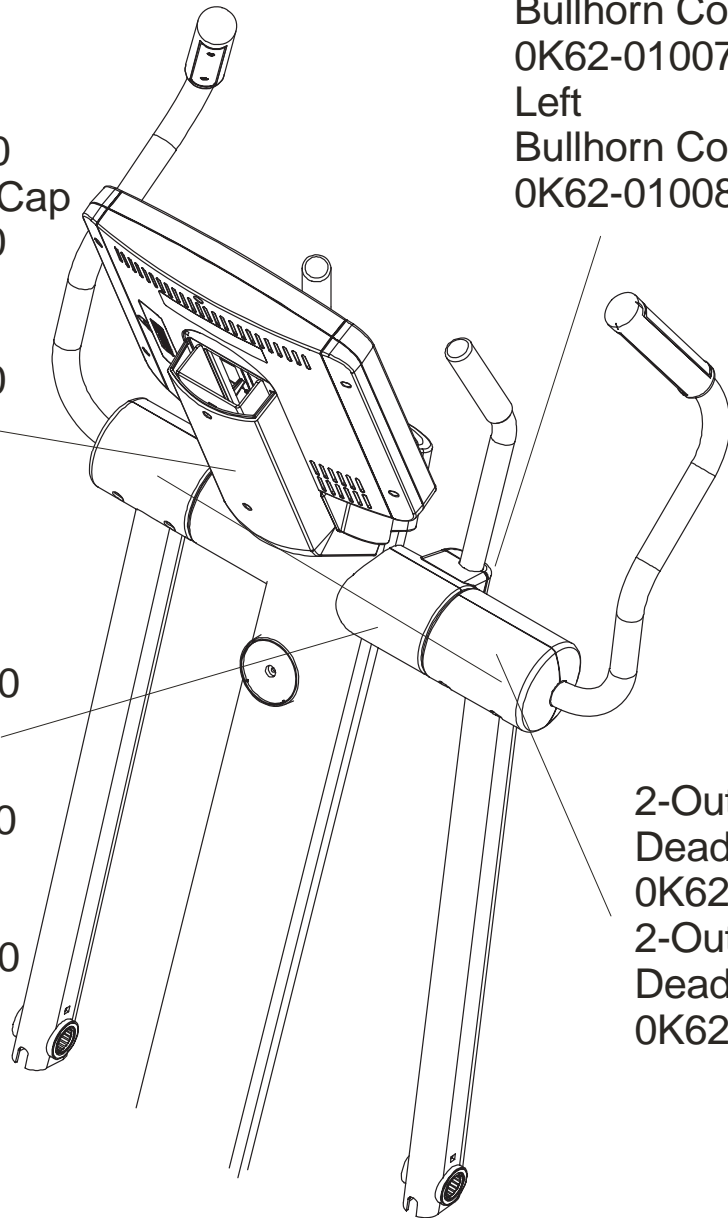

	Page
CONSOLE SUPPORT & DEADSHAFT COVERS	4
HANDLEBARS AND BULLHORNS	5
CONSOLE AND RELATED COMPONENTS	6
UPPER FRAME HARDWARE	7
ROCKER ARMS AND PEDAL LEVERS	8
CRANK COVER AND LOWER CAPS	9
LOWER FRAME SHROUDS AND HARDWARE	10
PEDAL LEVER COMPONENTS	11
DRIVE MODULE COMPONENTS AND MAIN CABLE	12
DRIVE MODULE HARDWARE	13
CABLES	14

Note: The 93X has Telemetry only.

CROSS TRAINER 93X
Console Support & Deadshaft Covers

93X-0XXX-01
S/N XTB100000

Console Support
AK62-00123-0000
Console Support Cap
0K62-01030-0000
Console Support
Shroud
0K62-01023-0000

Right
Bullhorn Cover
0K62-01007-0001
Left
Bullhorn Cover
0K62-01008-0001

Right Inside
Deadshaft Cover
0K62-01010-0000
Left Inside
Deadshaft Cover
0K62-01011-0000
2-Front Inside
Deadshaft Cover
0K62-01009-0000

2-Outside Rear
Deadshaft Cover
0K62-01013-0000
2-Outside Front
Deadshaft Cover
0K62-01012-0000

Right Handlebar
AK62-00090-0000

*Right Bullhorn Assembly
AK62-00053-0000
Left Bullhorn Assembly
AK62-00054-0000
Bullhorn Insert
0017-00009-1191