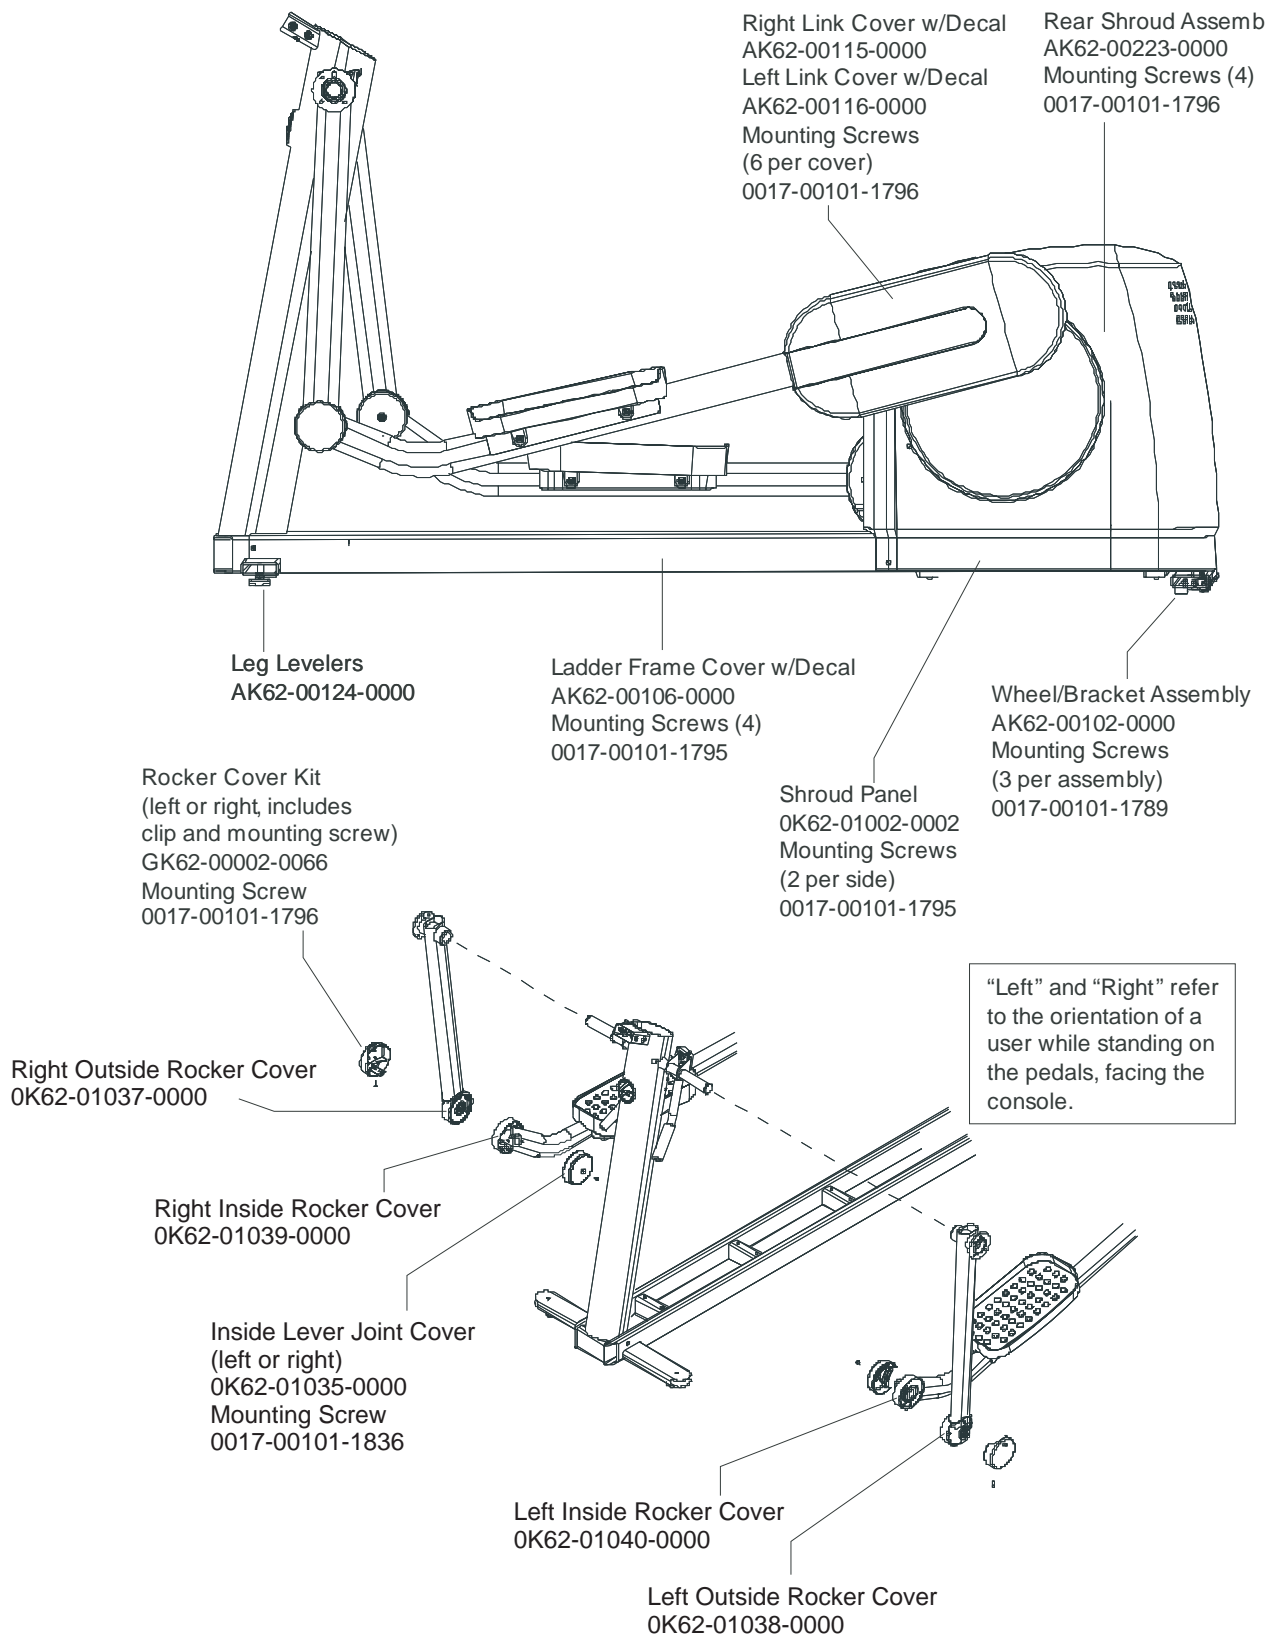

CROSS TRAINER 93X
Crank Cover and Lower Caps

93X-0XXX-01
S/N XTB100000

Crank Cover
0K61-03100-0001
2 - Mounting screws
0017-00101-1837

Stabilizer Caps
4 - 0K62-01003-0000

Front frame Cap
0K62-01004-0000
Mounting Screws
(Located on front sides of Ladder Frame Cover)
2- 0017-00101-1795

CROSS TRAINER 93X
Lower Frame Shrouds & Hardware

93X-0XXX-01
S/N XTB100001

CROSS TRAINER 93X
Pedal Lever Assembly Components

93X-0XXX-01
S/N XTB100000

Note: If replacing the Tie Rod Assembly or Crank Extension for the first time, order kit GK62-00002-0015. Both sides must be replaced simultaneously in this situation.