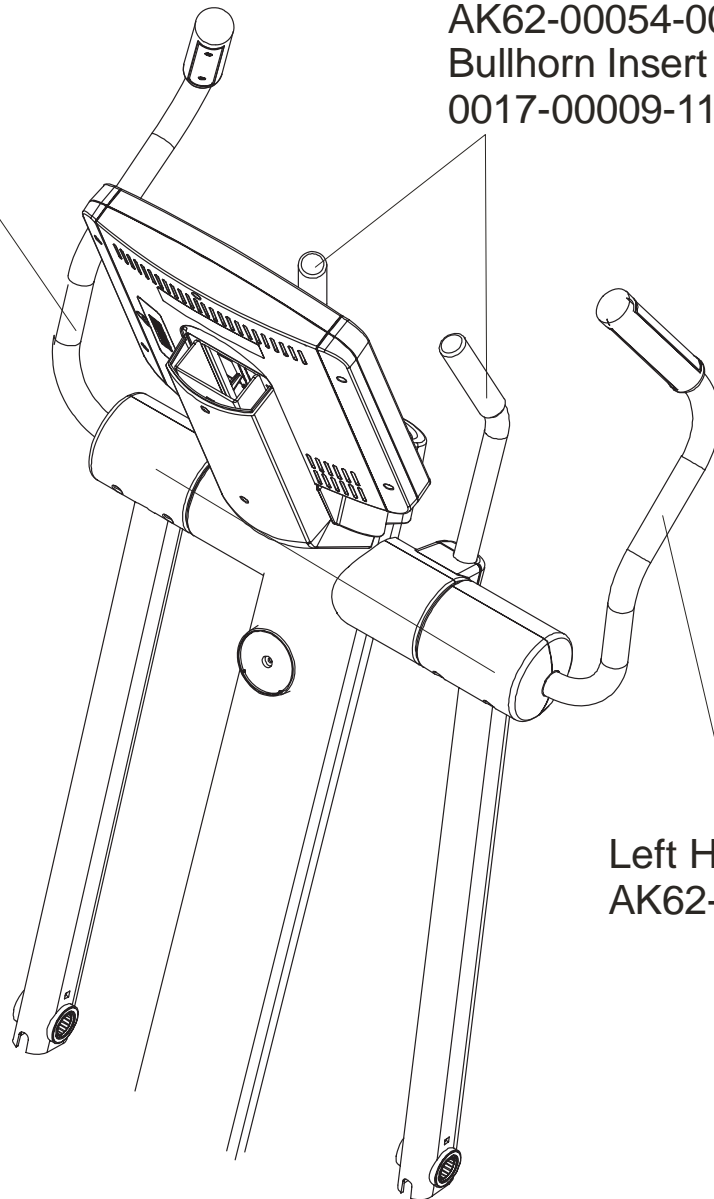

Note: The 93X has Telemetry only.

CROSS TRAINER 93X
Console Support & Deadshaft Covers

93X-0XXX-01
S/N XTB100000

Console Support
AK62-00123-0000
Console Support Cap
0K62-01030-0000
Console Support
Shroud
0K62-01023-0000

Right
Bullhorn Cover
0K62-01007-0001
Left
Bullhorn Cover
0K62-01008-0001

Right Inside
Deadshaft Cover
0K62-01010-0000
Left Inside
Deadshaft Cover
0K62-01011-0000
2-Front Inside
Deadshaft Cover
0K62-01009-0000

2-Outside Rear
Deadshaft Cover
0K62-01013-0000
2-Outside Front
Deadshaft Cover
0K62-01012-0000

Right Handlebar
AK62-00090-0000

*Right Bullhorn Assembly
AK62-00053-0000
Left Bullhorn Assembly
AK62-00054-0000
Bullhorn Insert
0017-00009-1191

Left Handlebar
AK62-00091-0000

*Right Bullhorn Assembly consists of: AK62-00057-0000 Bullhorn,
0K62-01136-0000 Grip and 0K62-01199-0000 Gasket
Left Bullhorn Assembly consists of: AK62-00058-0000 Bullhorn,
0K62-01136-0000 Grip and 0K62-01199-0000 Gasket