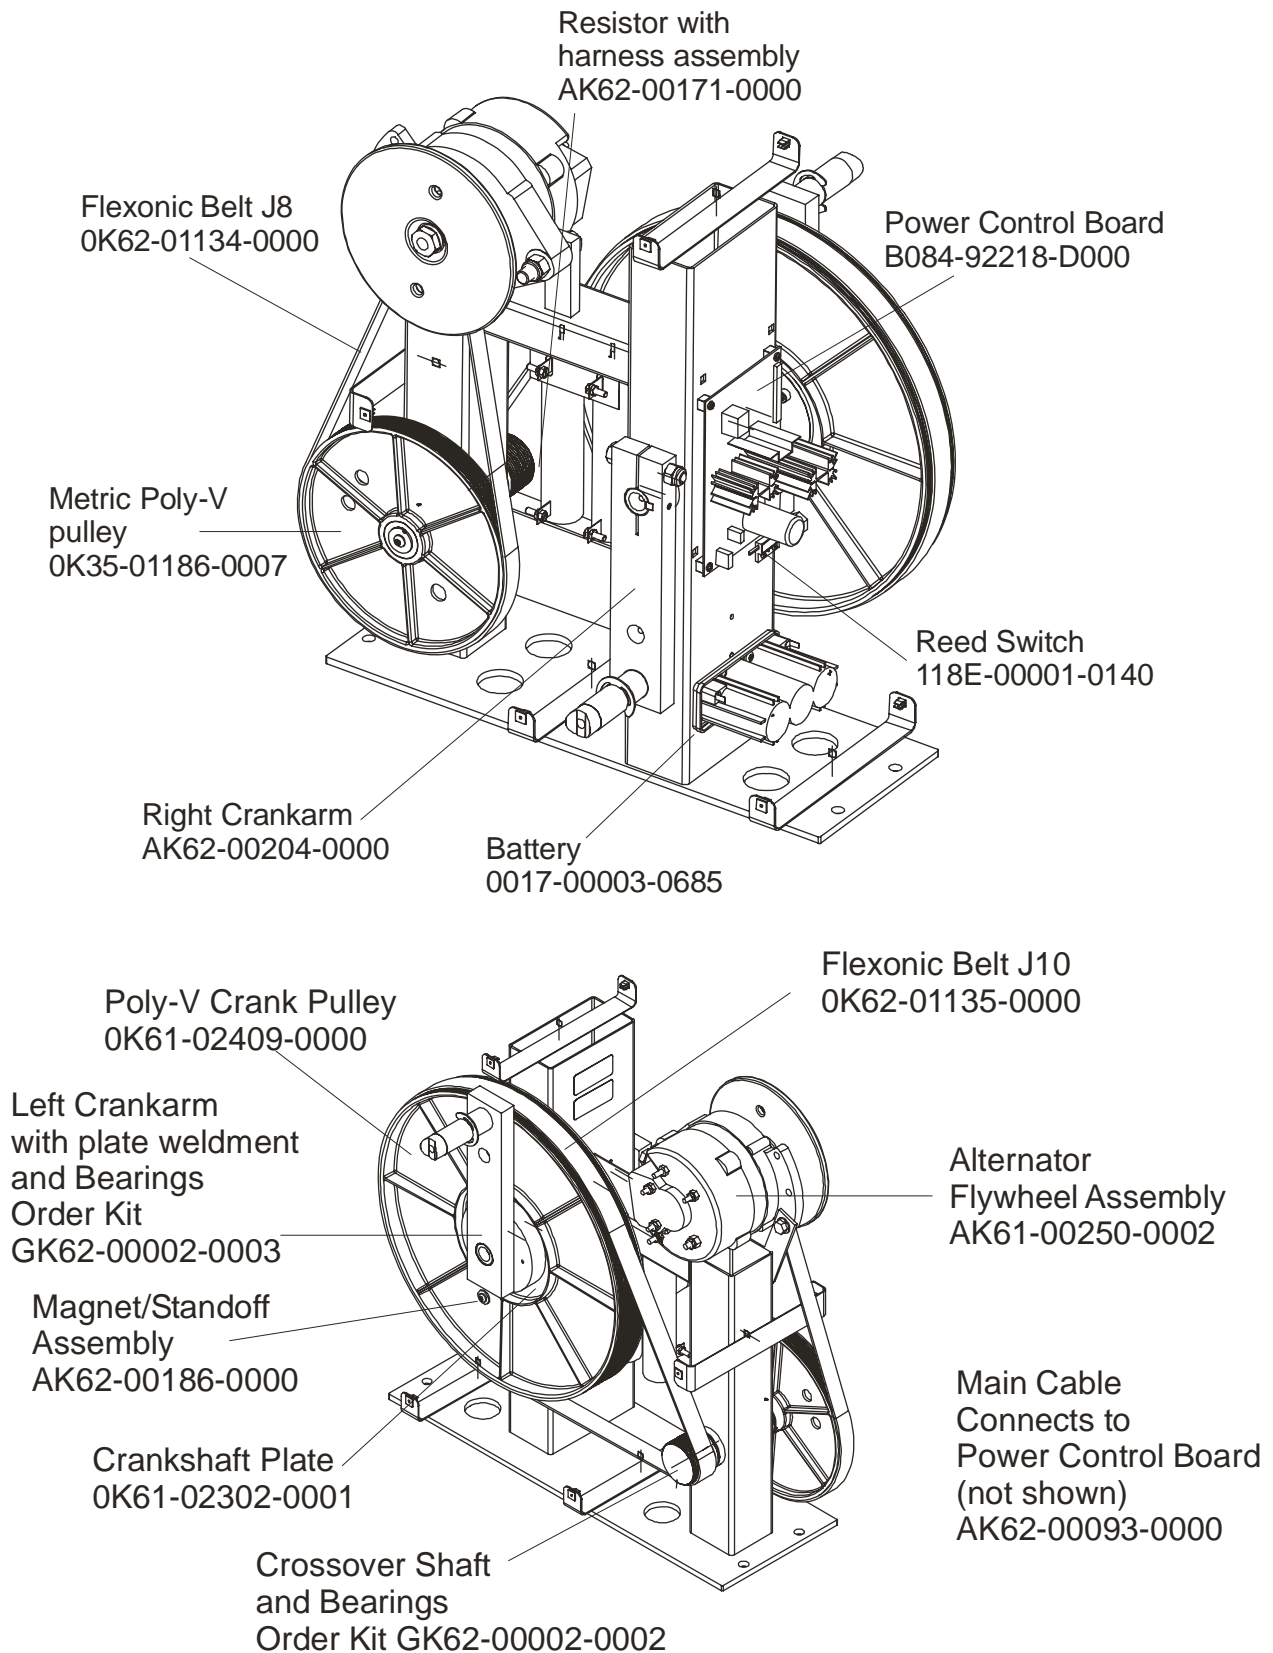

CROSS TRAINER 93X
Drive Module components & Cable

93X-0XXX-01
S/N XTB100000