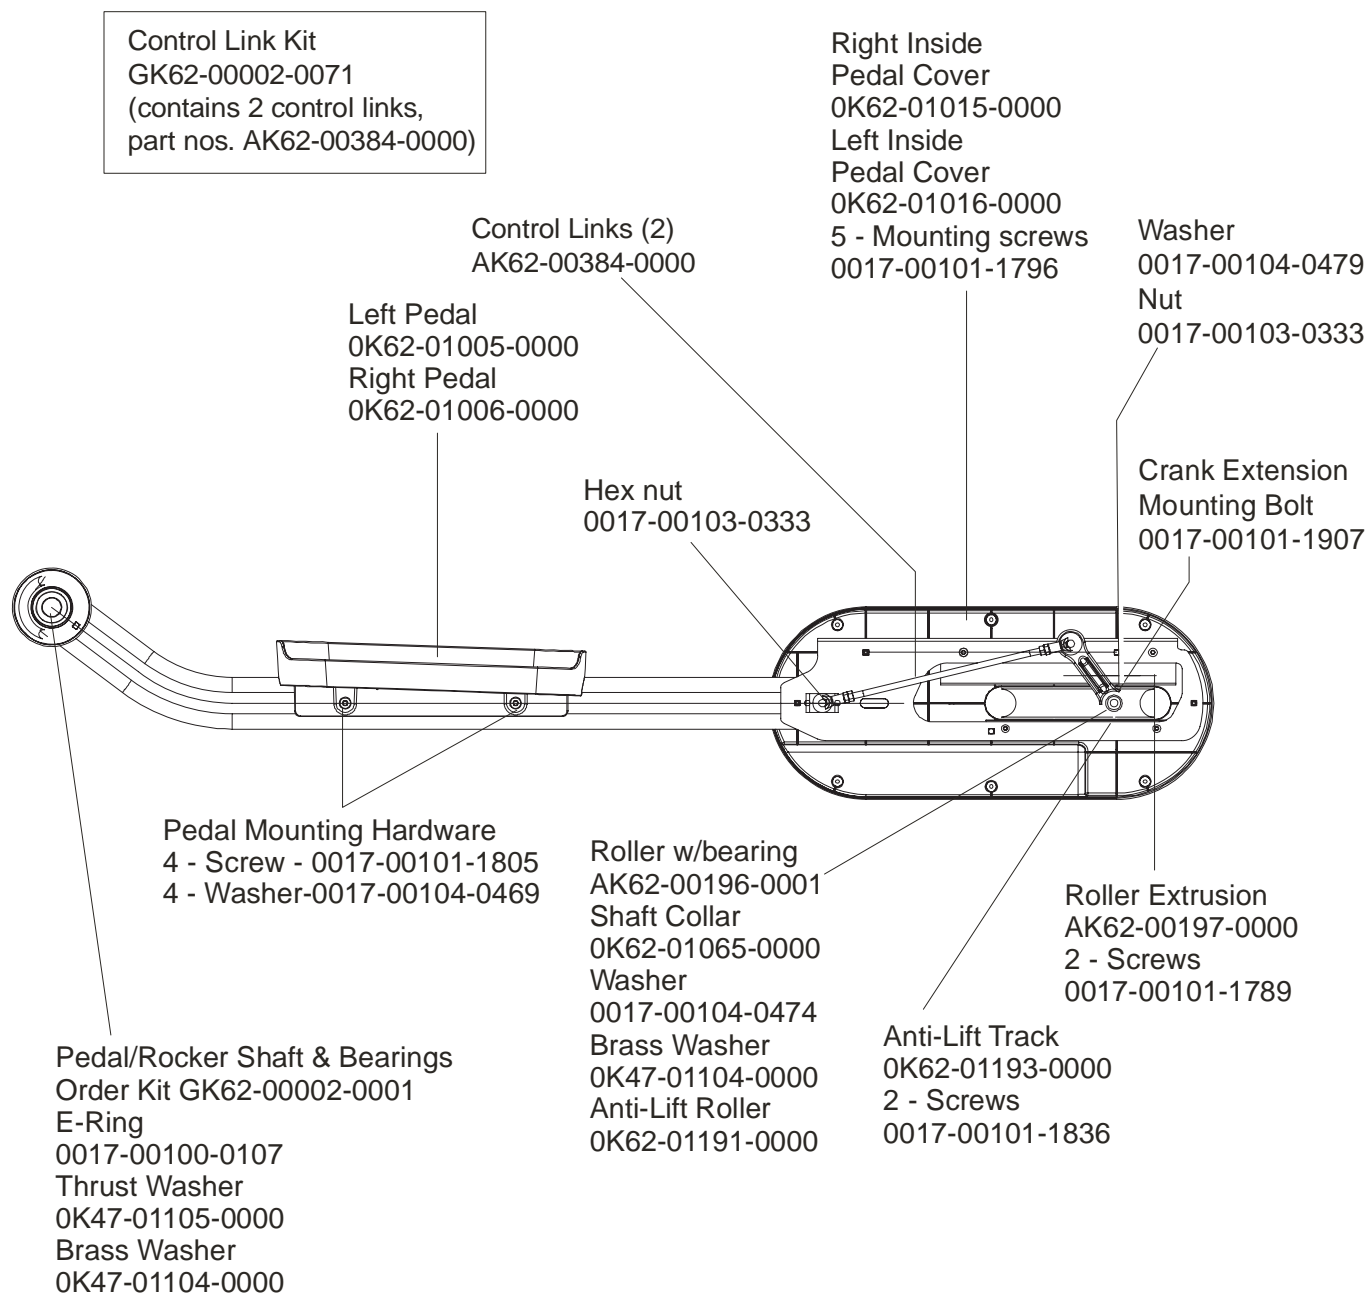

CROSS TRAINER 93X
Lower Frame Shrouds & Hardware

93X-0XXX-01
S/N XTB100001

CROSS TRAINER 93X
Pedal Lever Assembly Components

93X-0XXX-01
S/N XTB100000

Note: If replacing the Tie Rod Assembly or Crank Extension for the first time, order kit GK62-00002-0015. Both sides must be replaced simultaneously in this situation.