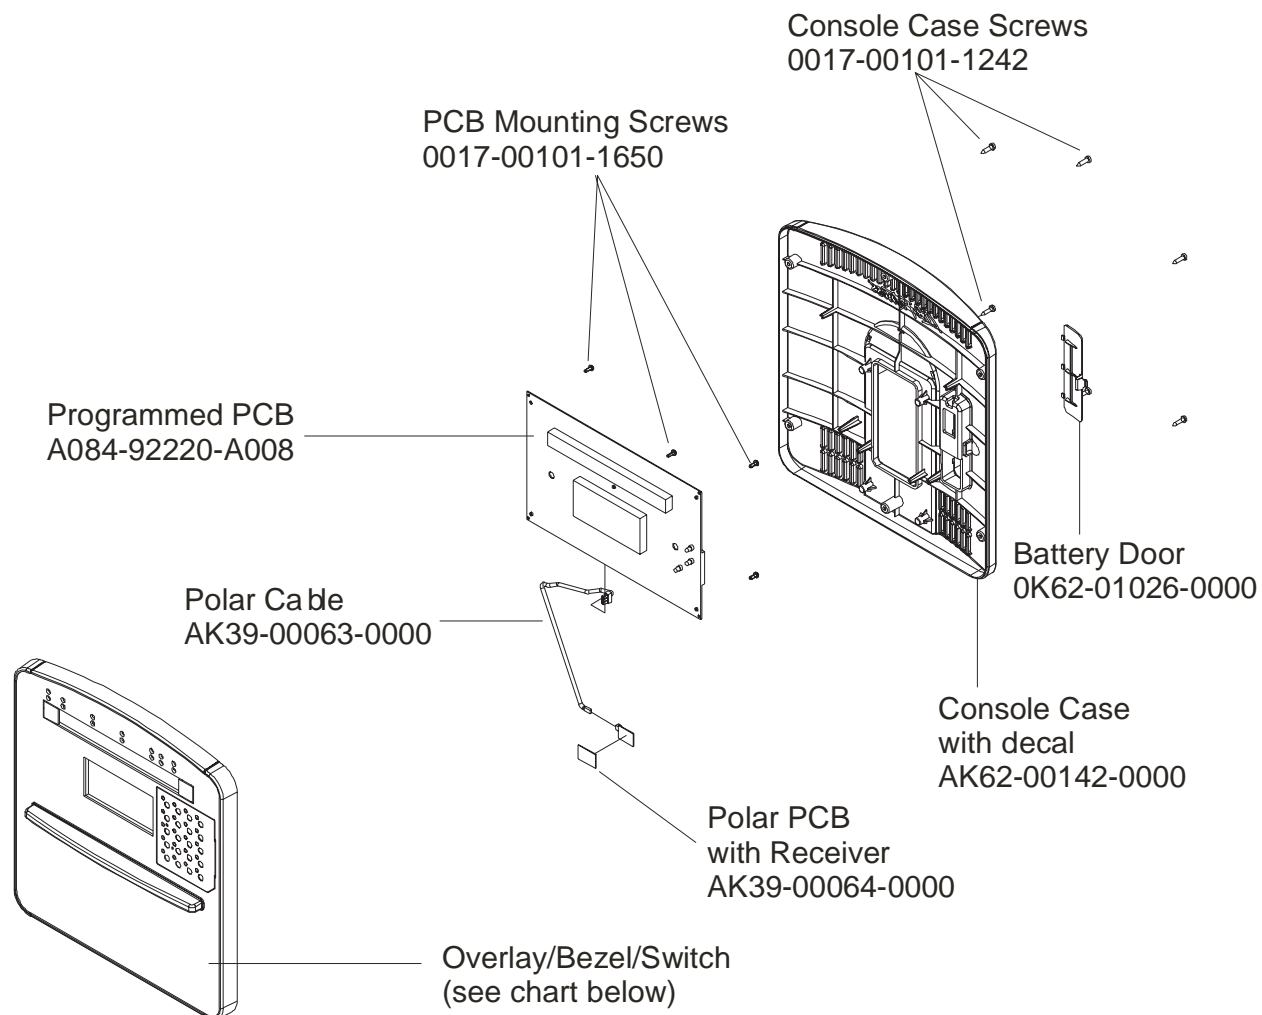

CONSOLE	OVERLAY/BEZEL/SWITCH	LANGUAGE
AK62-00150-0001	AK62-00190-0001	Eng + Met
AK62-00150-0003	AK62-00190-0003	Ger/Met
AK62-00150-0004	AK62-00190-0004	Spn/Met
AK62-00150-0006	AK62-00190-0006	Jap/Met
AK62-00150-0007	AK62-00190-0007	Frn/Met
AK62-00150-0008	AK62-00190-0008	Ital/Met
AK62-00150-0009	AK62-00190-0009	Dut/Met
AK62-00150-0010	AK62-00190-0010	Port/Met