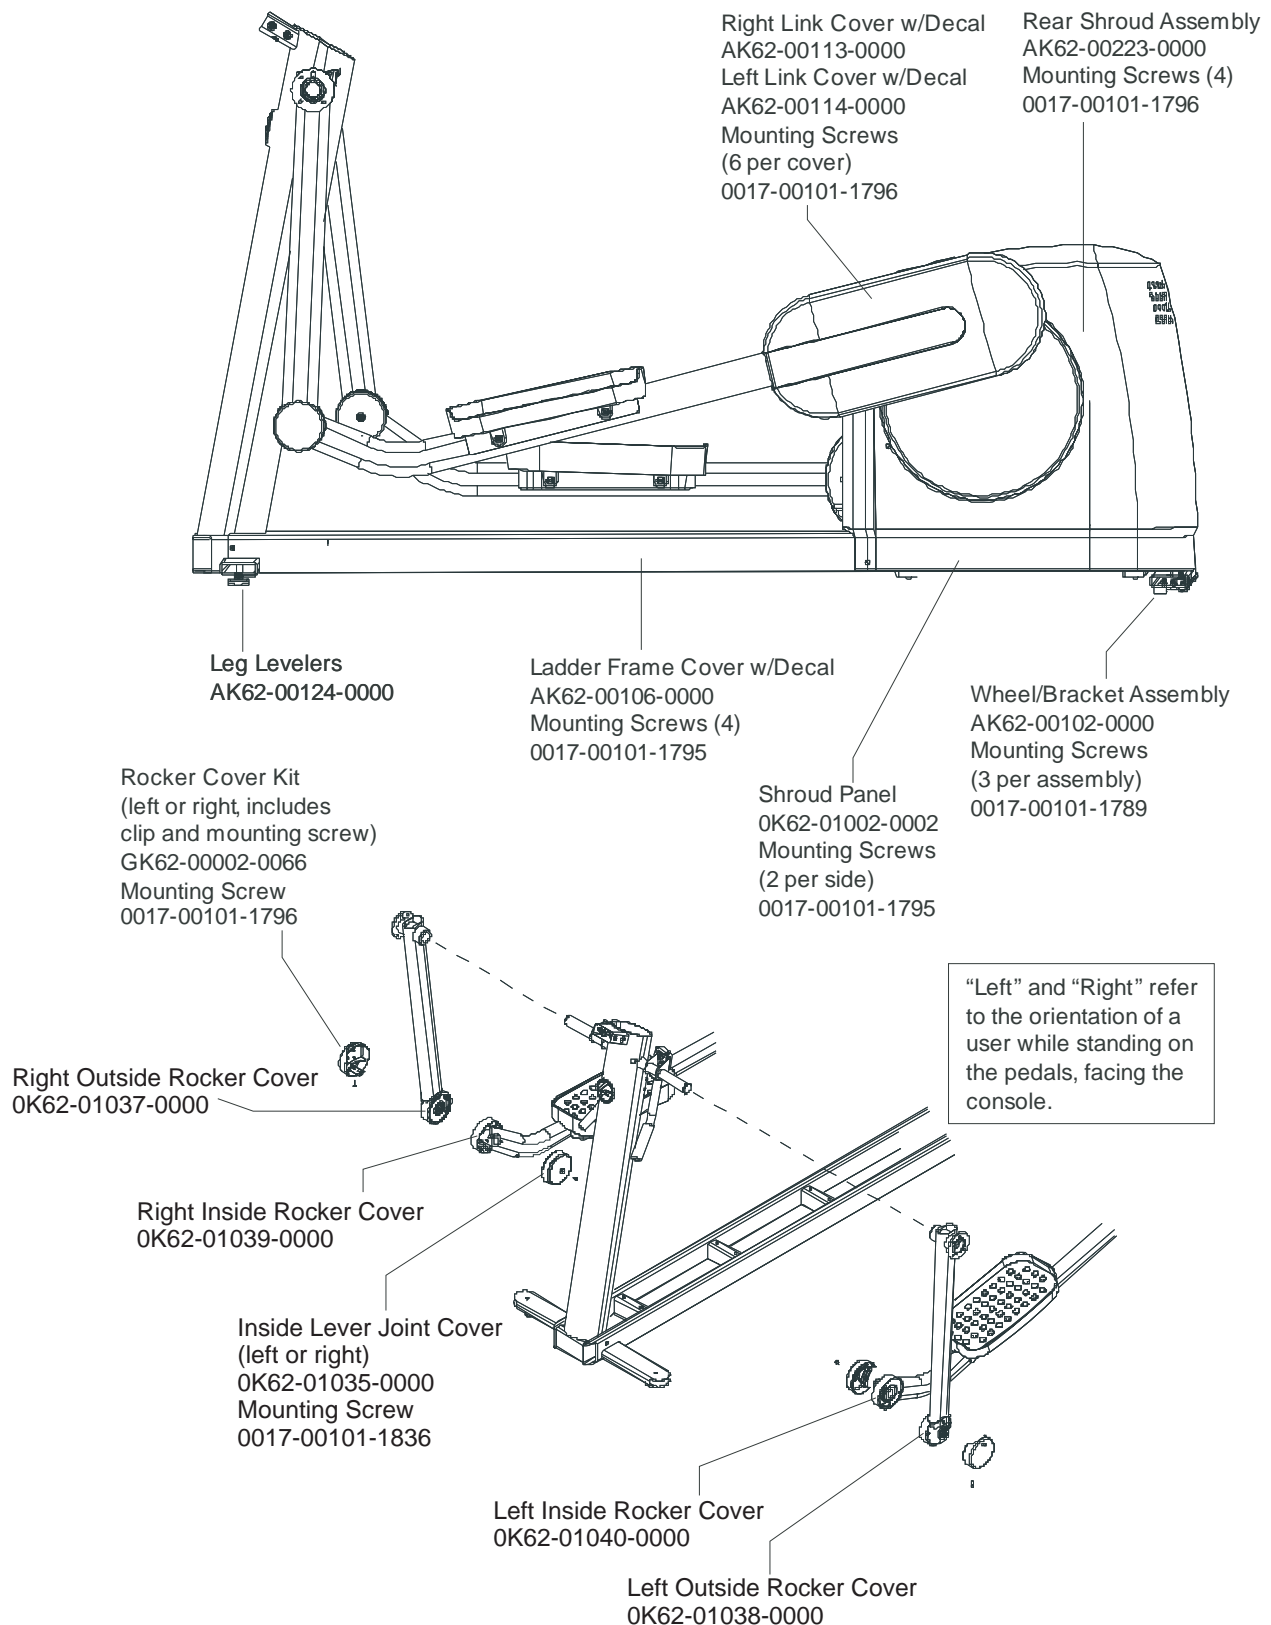

ARCTIC SILVER QUIET DRIVE 95Xi

95X-0XXX-03

Lower Frame Shrouds & Hardware

S/N XHA060101183