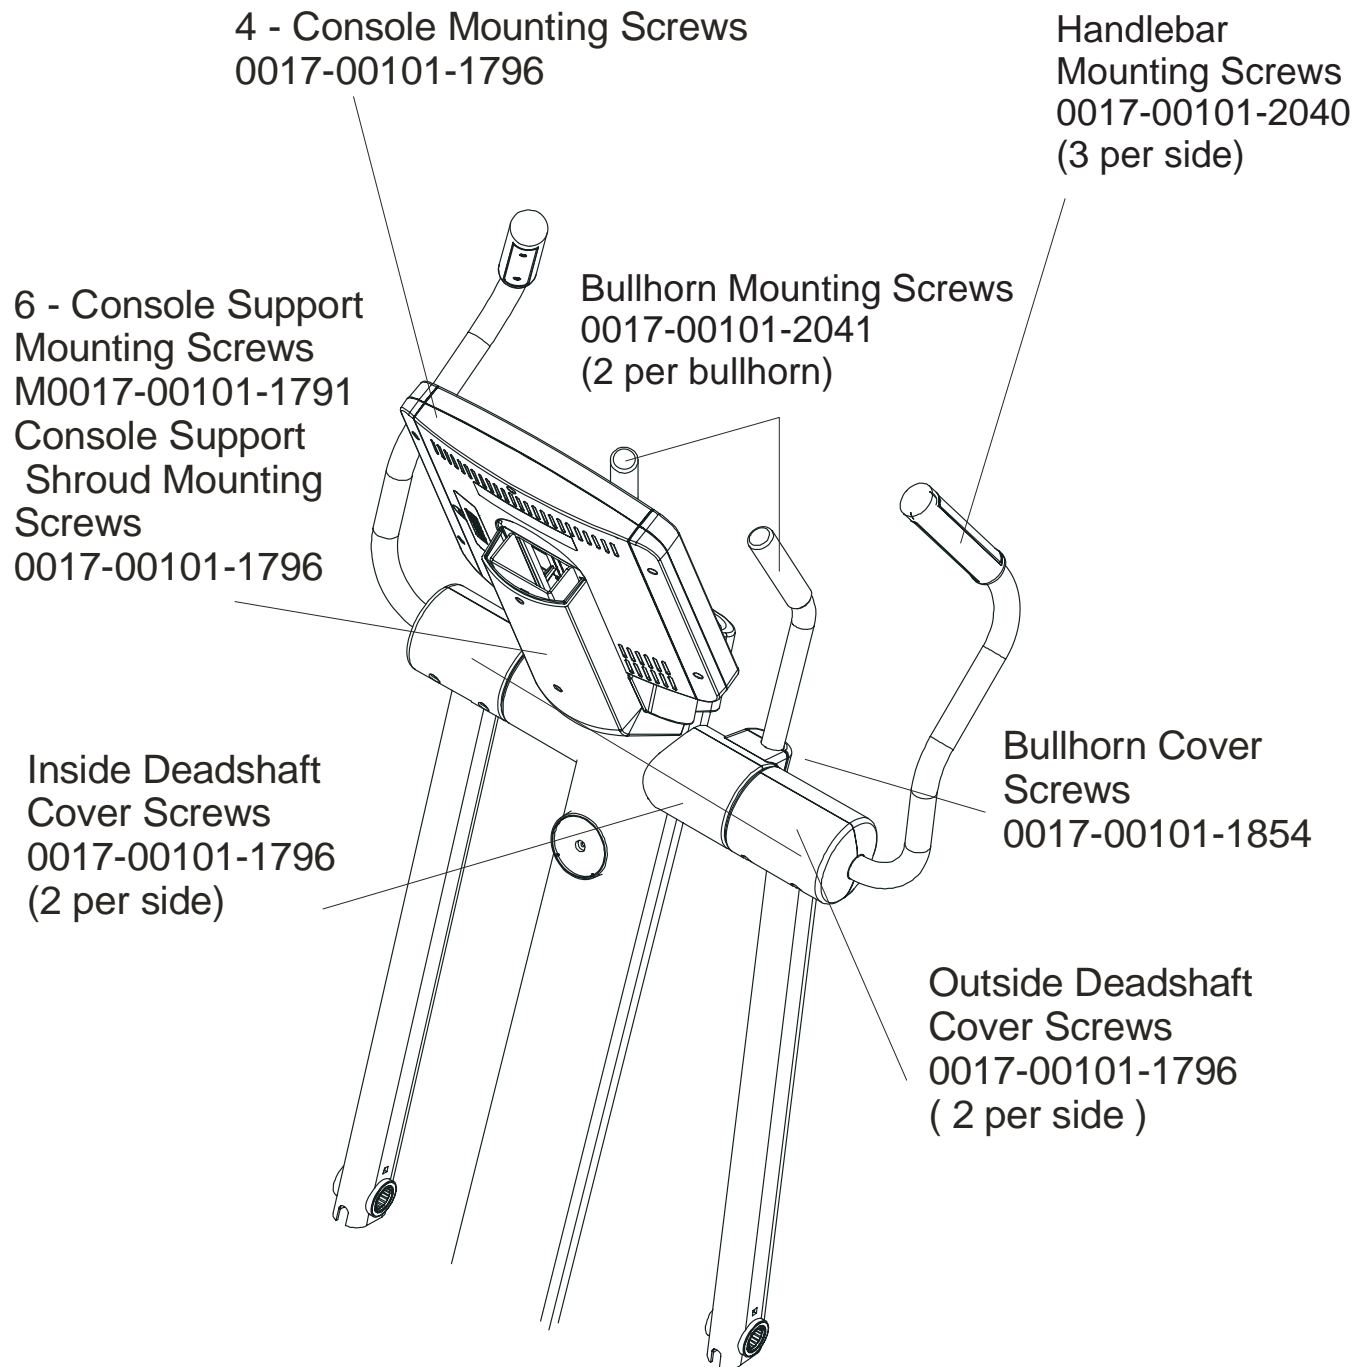

ARCTIC SILVER QUIET DRIVE 95Xi

Upper Frame Hardware

95X-0XXX-03

S/N XHA060101183

Items Not Shown:

Accessory Tray	0K62-01022-0001 (Stealth Gray)
Mounting Screws (2)	0017-00101-1846