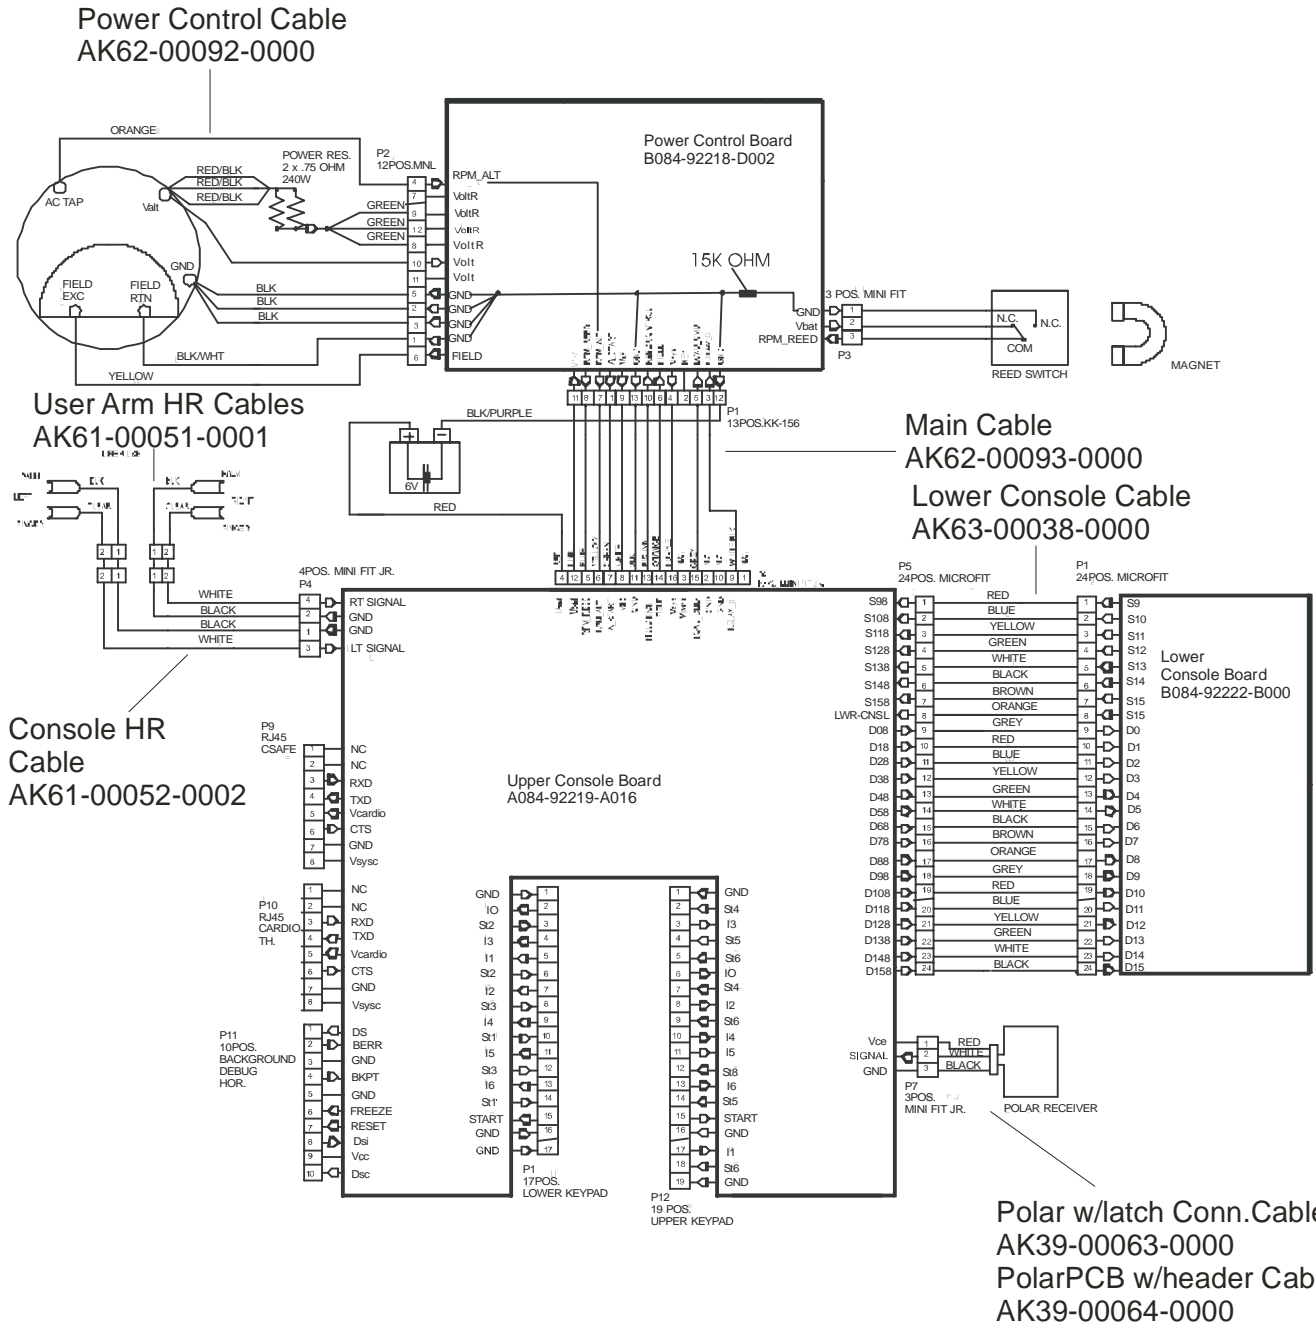

ARCTIC SILVER QUIET DRIVE 95Xi

Cables

95X-0XXX-03

S/N XHA060101183