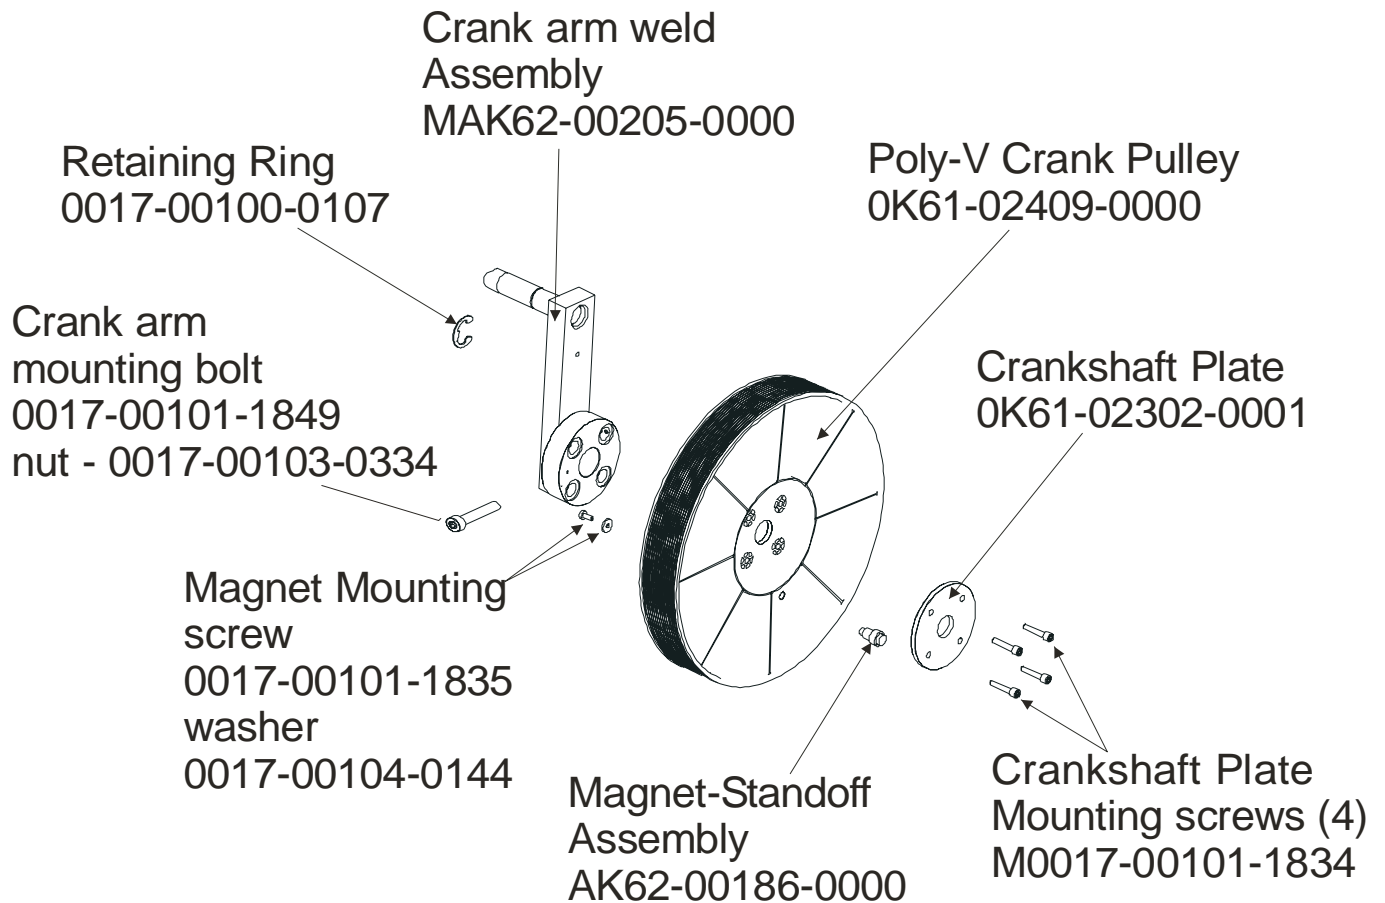

ARCTIC SILVER QUIET DRIVE 95Xi
Crank Arm Pulley Assembly

95X-0XXX-03
S/N XHA060101183