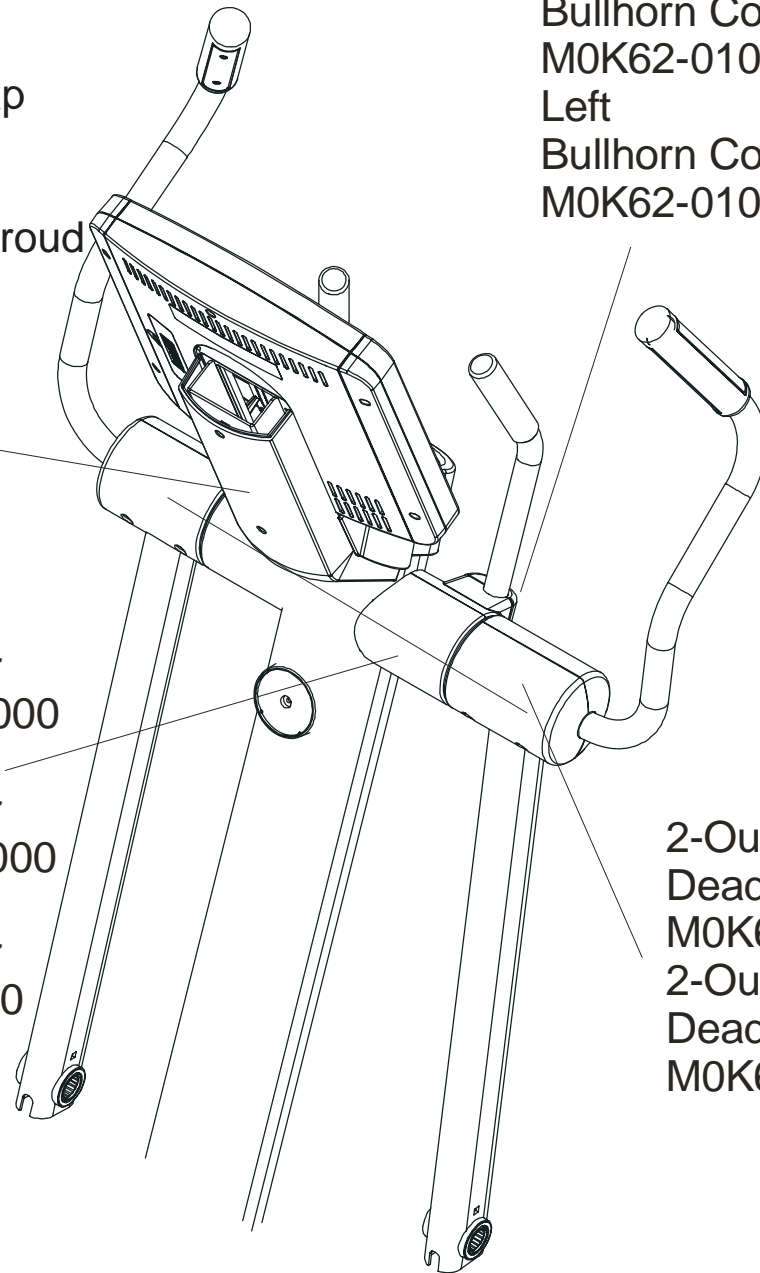

ARCTIC SILVER QUIET DRIVE 95Xi

Console Support & Deadshaft Covers

95X-0XXX-03

S/N XHA060101183

Console Support
AK62-00123-0000
Console Support Cap
OK62-01030-0001
(Stealth Gray)
Console Support Shroud
OK62-01023-0001
(Stealth Gray)
OK62-01031-0001
(Stealth Gray)

Right
Bullhorn Cover
MOK62-01007-0001
Left
Bullhorn Cover
MOK62-01008-0001

Right Inside
Deadshaft Cover
MOK62-01010-0000
Left Inside
Deadshaft Cover
MOK62-01011-0000
2-Front Inside
Deadshaft Cover
OK62-01009-0000

2-Outside Front
Deadshaft Cover
MOK62-01013-0000
2-Outside Rear
Deadshaft Cover
MOK62-01012-0000