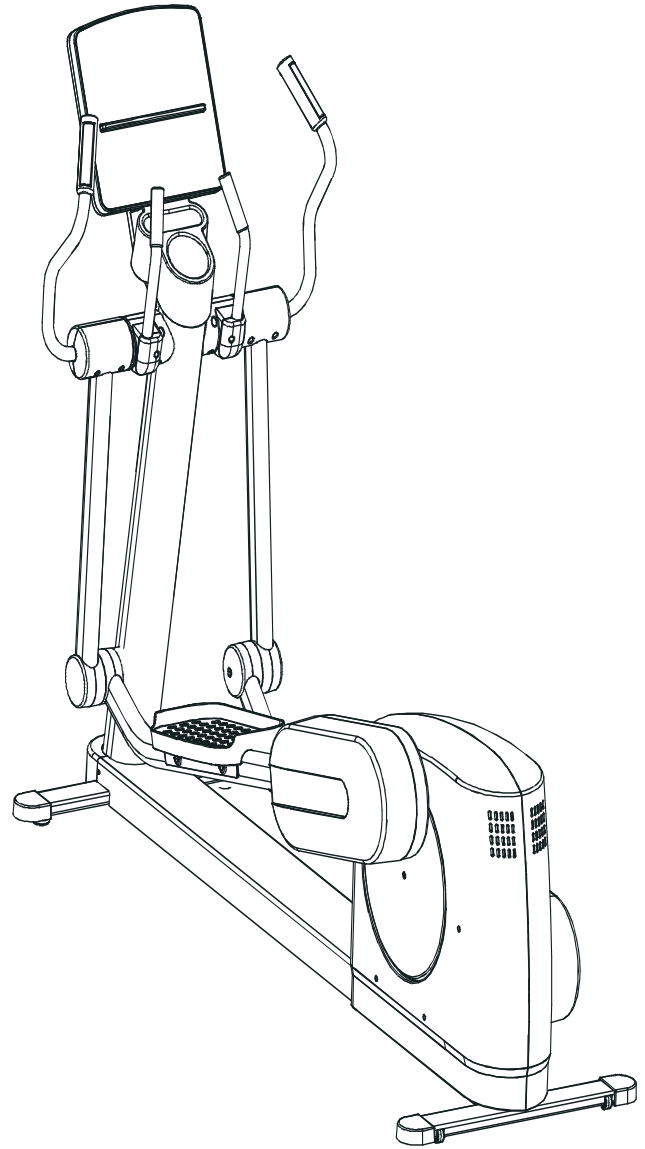

# LifeFitness

ARCTIC SILVER QUIET DRIVE  
CROSS-TRAINER 95X-0XXX-03 (MADE IN HUNGARY)

Customer Support Services  
**PARTS MANUAL** rev 14 Jun 2010

**ARCTIC SILVER QUIET DRIVE 95Xi**  
**REFERENCES**

**95X-0XXX-03**  
**S/N XHA060101183**

---

OPERATION MANUAL	M051-00K62-A107
SERVICE MANUAL	M051-00K62-A149
TOUCH UP PAINT: SPRAY CAN .5 OZ BOTTLE W/APPLICATOR .33 OZ PEN	0017-00008-0204 0017-00008-0205 0017-00008-0206
HARDWARE BAG	AK62-00152-0001
PLUG IN OPTION 120/60	GK62-00002-0018
PLUG IN OPTION 240/50 UK	GK62-00002-0019
PLUG IN OPTION 240v AUS	GK62-00002-0020
PLUG IN OPTION 230/50 CONT	GK62-00002-0021