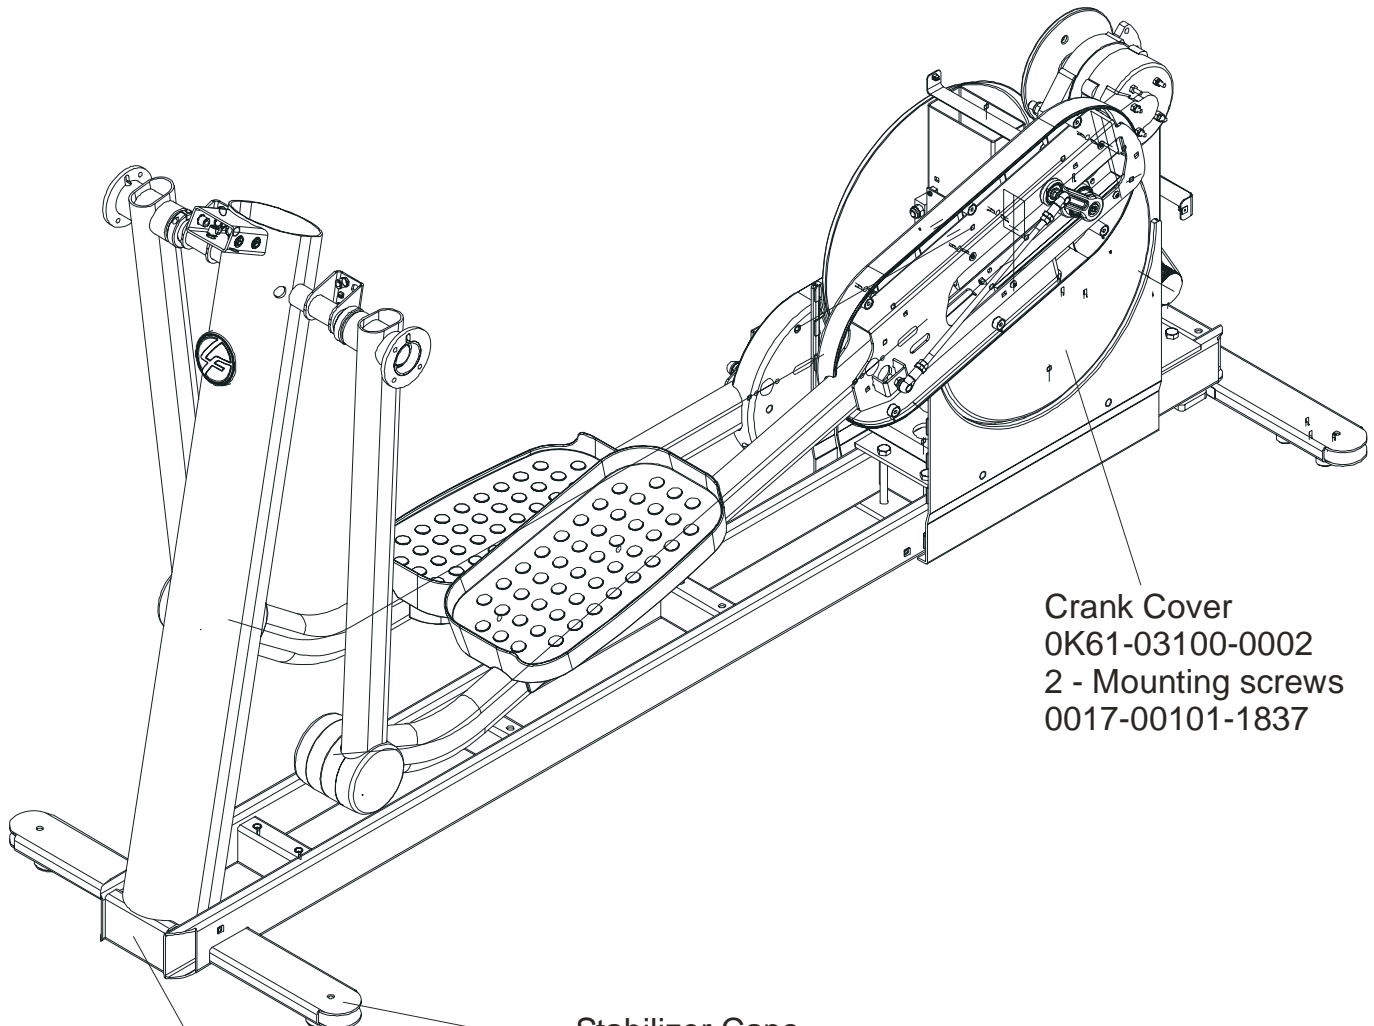

ARCTIC SILVER QUIET DRIVE 95Xi
Crank Cover and Lower Caps

95X-0XXX-03
S/N XHA060101183

Crank Cover
0K61-03100-0002
2 - Mounting screws
0017-00101-1837

Stabilizer Caps
4 - 0K62-01003-0000

Front Frame Cap
0K62-01004-0002
(Stealth Gray)
Mounting Screws
(Located on front sides of Ladder Frame Cover)
2- 0017-00101-1795