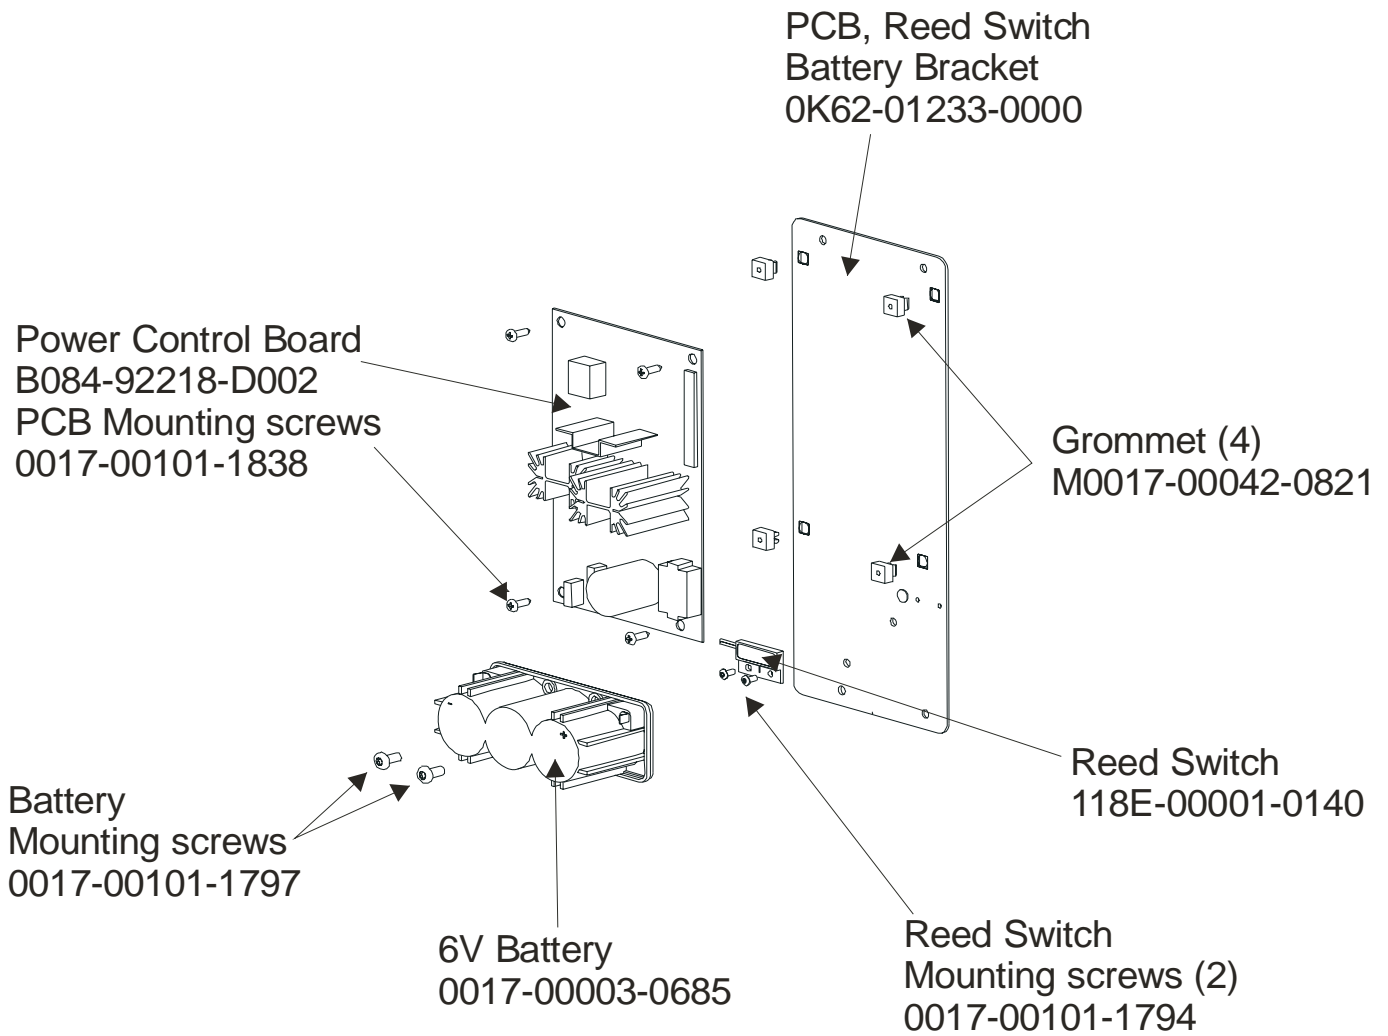

ARCTIC SILVER QUIET DRIVE 95Xi
PCB, Battery, Reed Switch & Bracket

95X-0XXX-03
S/N XHA060101183