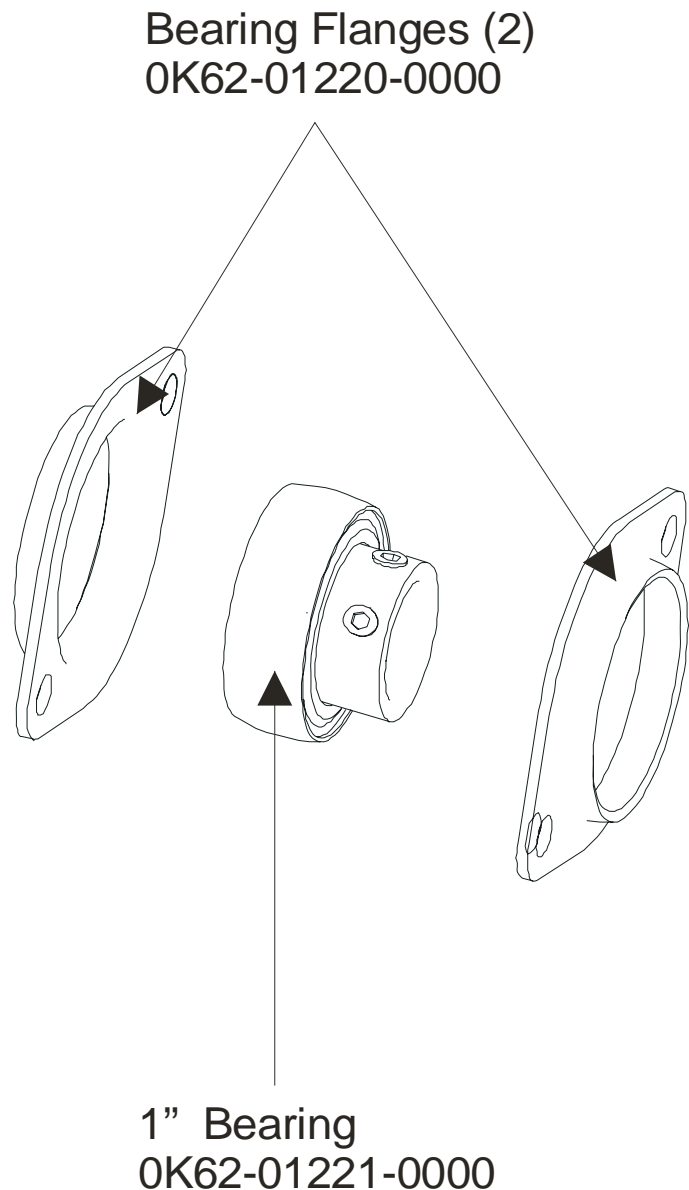

Service Kit-
MGK62-00002-0044
Includes:

- 1 - crankshaft
- 2 - bearings
- 2 - sets of bearing flanges
- 4 - weldnuts and flat washers
- 4 - bolts

Service Kit- GK62-00002-0045
Includes:

- 1 - intermediate shaft
- 2 - bearings
- 2 - sets of bearing flanges
- 4 - weldnuts and flat washers
- 4 - bolts