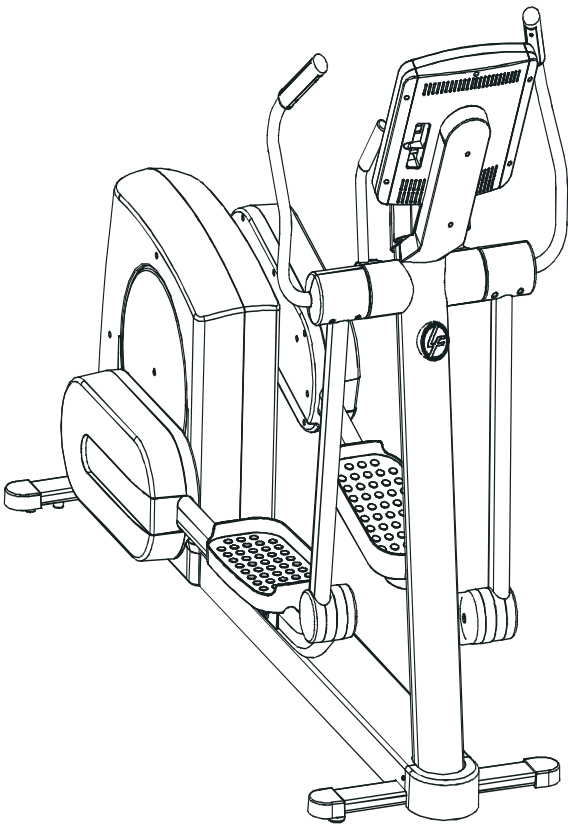

# LifeFitness

ARCTIC SILVER QUIET DRIVE  
CROSS-TRAINER 95X-0XXX-03 (MADE IN HUNGARY)

Customer Support Services  
**PARTS MANUAL** rev 14 Jun 2010

**ARCTIC SILVER QUIET DRIVE 95Xi**  
**REFERENCES**

**95X-0XXX-03**  
**S/N XHA060101183**

---

OPERATION MANUAL	M051-00K62-A107
SERVICE MANUAL	M051-00K62-A149
TOUCH UP PAINT: SPRAY CAN .5 OZ BOTTLE W/APPLICATOR .33 OZ PEN	0017-00008-0204 0017-00008-0205 0017-00008-0206
HARDWARE BAG	AK62-00152-0001
PLUG IN OPTION 120/60	GK62-00002-0018
PLUG IN OPTION 240/50 UK	GK62-00002-0019
PLUG IN OPTION 240v AUS	GK62-00002-0020
PLUG IN OPTION 230/50 CONT	GK62-00002-0021

**Note: The 95Xi comes with both Telemetry and LifePulse sensors.**