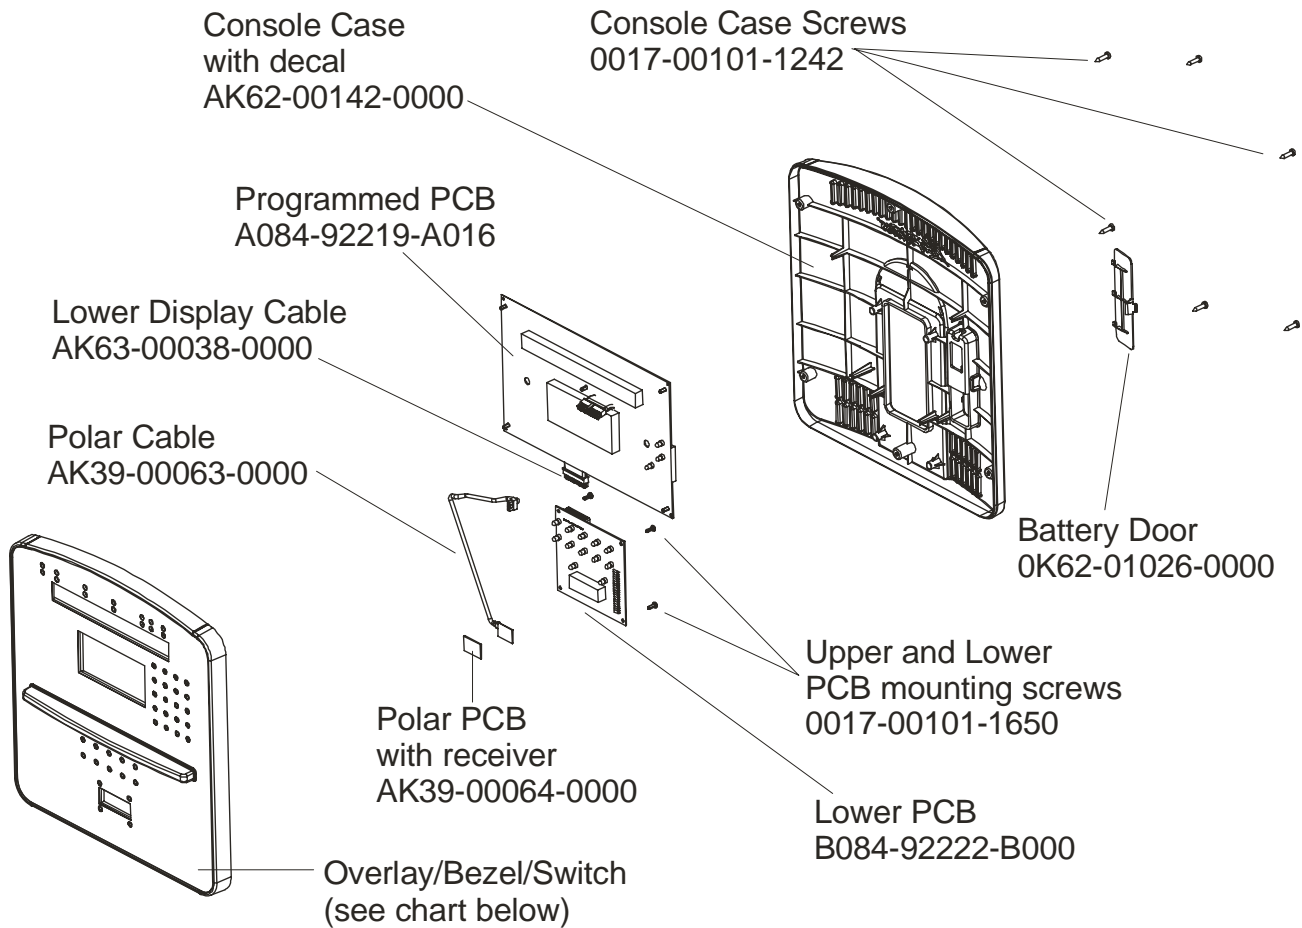

ARCTIC SILVER QUIET DRIVE 95Xi

Console & Related components

95X-0XXX-03

S/N XHA060101183

CONSOLE	OVERLAY/BEZEL/SWITCH	LANGUAGE
AK62-00329-0001	AK62-00191-0001	Eng + Met
AK62-00329-0003	AK62-00191-0003	Ger/Met
AK62-00329-0004	AK62-00191-0004	Spn/Met
AK62-00329-0006	AK62-00191-0006	Jap/Met
AK62-00329-0007	AK62-00191-0007	Frn/Met
AK62-00329-0008	AK62-00191-0008	Ital/Met
AK62-00329-0009	AK62-00191-0009	Dut/Met
AK62-00329-0010	AK62-00191-0010	Port/Met
AK62-00329-0014	AK62-00191-0014	Turk/Met