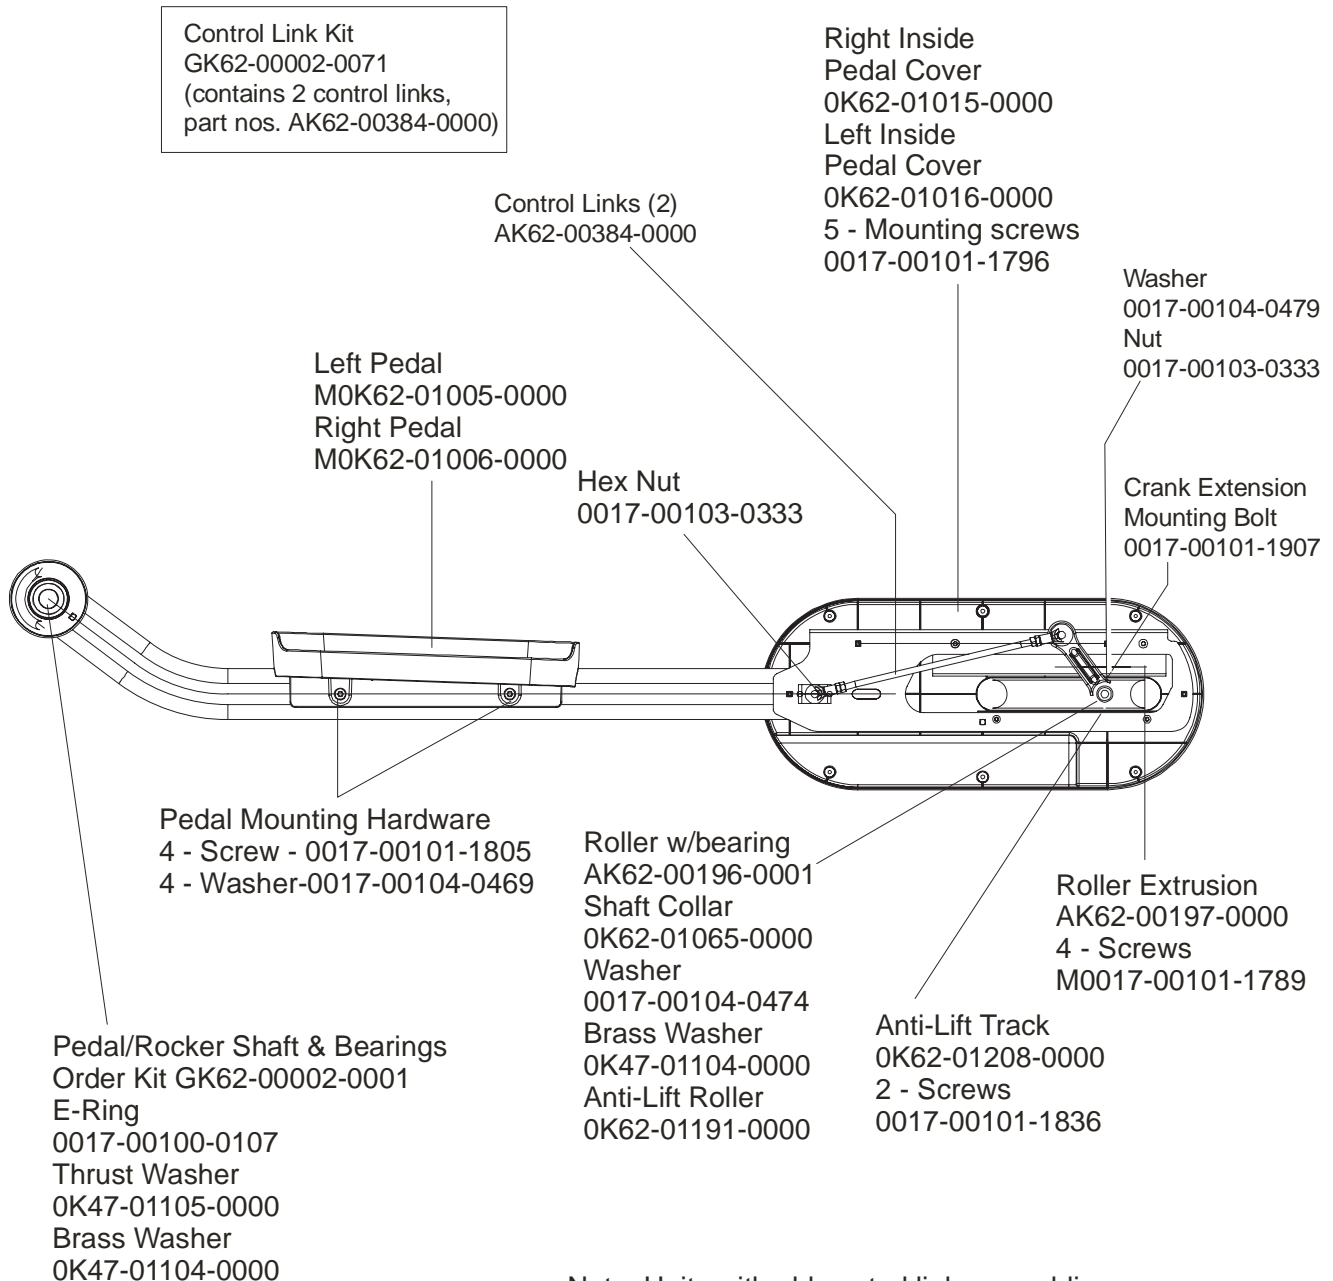

ARCTIC SILVER QUIET DRIVE 95Xi
Pedal Lever Assembly Components

95X-0XXX-03
S/N XHA060101183

Note: Units with old control link assemblies will require kit MGK62-00002-0015 when replacing either the tie rod assembly or the crank extension for the first time.