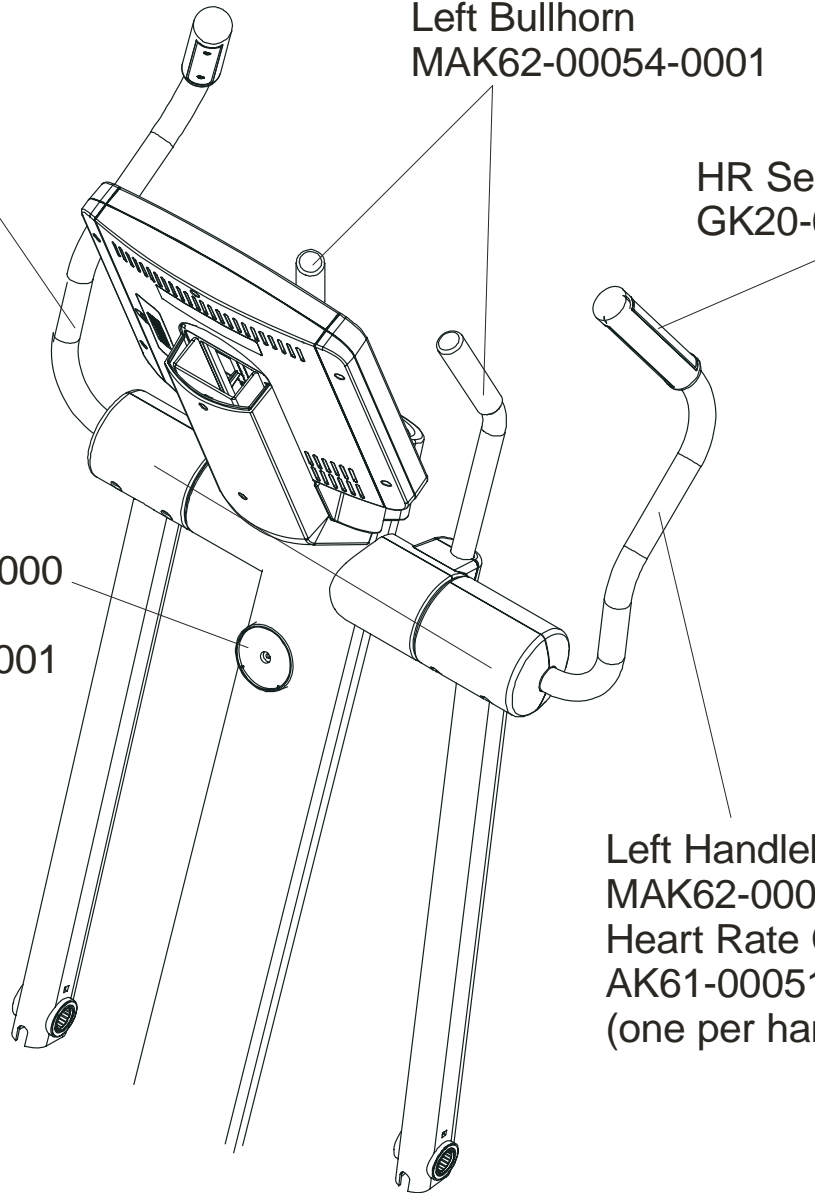

## Handlebars and Bullhorns

95X-0XXX-03

S/N XHA060101183

Right Handlebar  
MAK62-00086-0000

\*Right Bullhorn  
MAK62-00053-0001  
Left Bullhorn  
MAK62-00054-0001

HR Sensor Kit  
GK20-00002-0005

Medallion Bug  
AK58-00245-0000  
Bug Adaptor  
OK62-01034-0001

Left Handlebar  
MAK62-00087-0000  
Heart Rate Cable  
AK61-00051-0001  
(one per handlebar)

\*Right Bullhorn Assembly consists of: AK62-00057-0001 Bullhorn,  
MOK62-01136-0000 Grip and MOK62-01199-0000 Gasket  
Left Bullhorn Assembly consists of: AK62-00058-0001 Bullhorn,  
MOK62-01136-0000 Grip and MOK62-01199-0000 Gasket