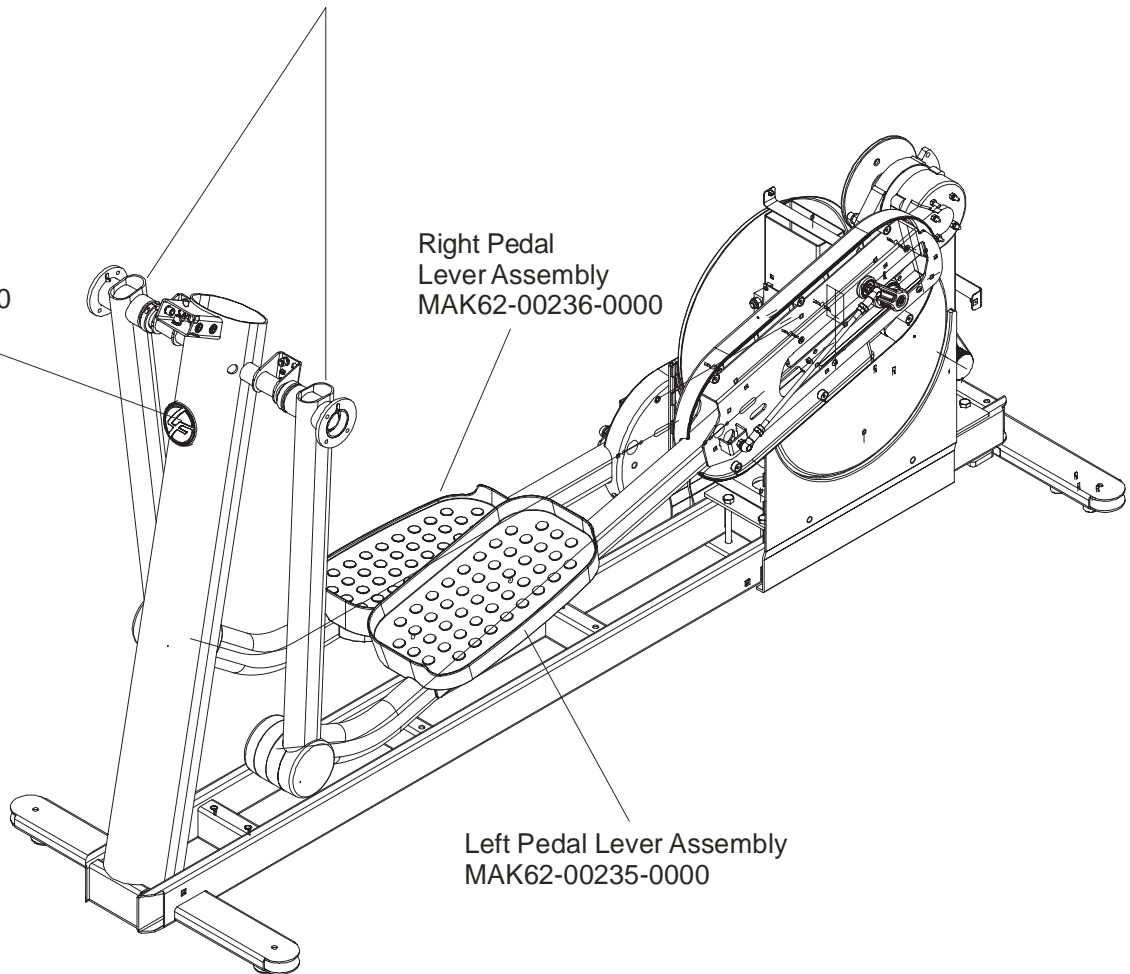

ARCTIC SILVER QUIET DRIVE 95Xi

Rocker Arms & Pedal Levers

95X-0XXX-03

S/N XHA060101183

Rocker Arms Kit
GK62-00002-0070
contents:

- Rocker Arms (2)
- Hardened Spacers (2)
- Oilite Washers (2)
- Retaining Rings (2)
- Loctite 620
- Alcohol pad

Rocker Arms
AK62-00062-0001
Shaft Collar w/Screws
0K61-01259-0000

LF Bug
Medallion Assy.
AK58-00245-0000

Right Pedal
Lever Assembly
MAK62-00236-0000

Left Pedal Lever Assembly
MAK62-00235-0000