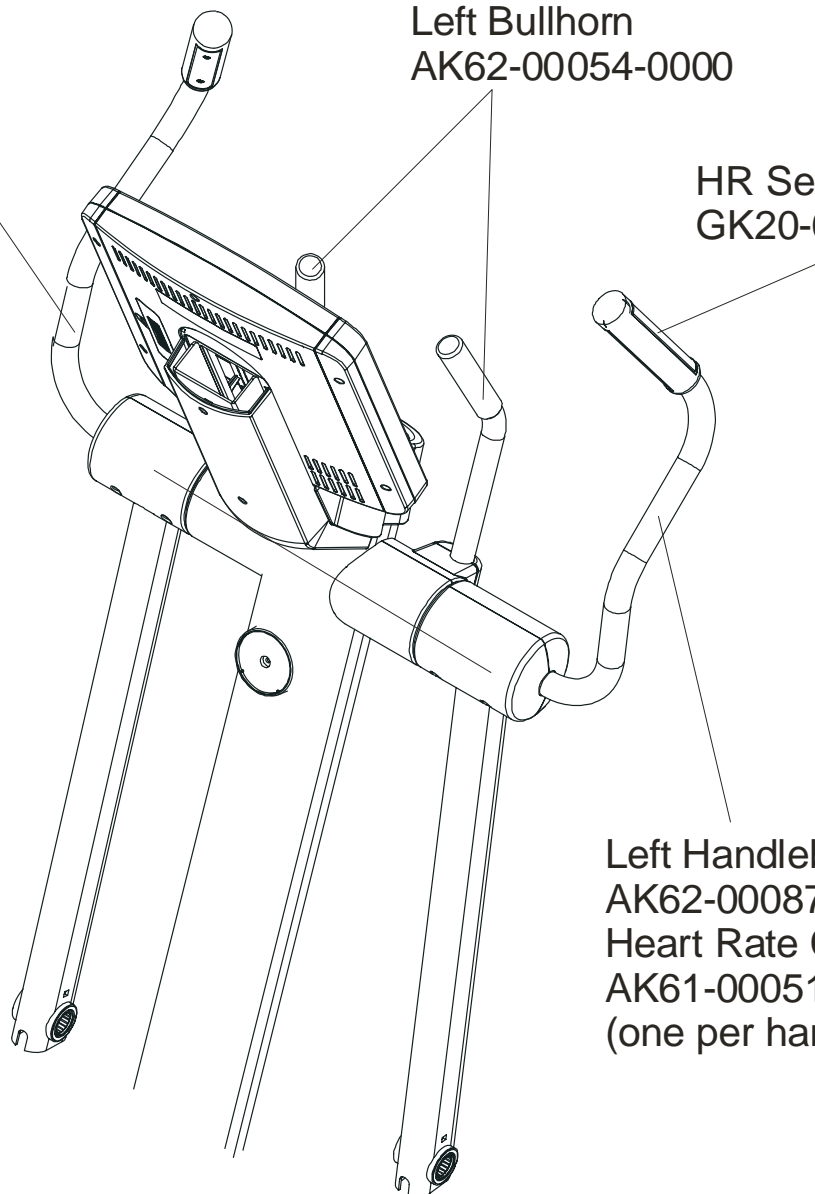

**Note: The 95Xi comes with both Telemetry and LifePulse Sensors.**

**CROSS TRAINER 95Xi**  
**Console Support & Deadshaft Covers**

**95X-0XXX-02**  
**S/N XTD100000**

Console Support  
AK62-00123-0000  
Console Support Cap  
0K62-01030-0001  
(Stealth Gray)  
Console Support  
Shroud  
0K62-01023-0001  
(Stealth Gray)  
0K62-01031-0001  
(Stealth Gray)  
Console Support  
Grommet  
0017-00042-1147

Right  
Bullhorn Cover  
0K62-01007-0001  
Left  
Bullhorn Cover  
0K62-01008-0001

Right Inside  
Deadshaft Cover  
0K62-01010-0000  
Left Inside  
Deadshaft Cover  
0K62-01011-0000  
Front Inside  
Deadshaft Covers (2)  
0K62-01009-0000

HR Sensor Kit  
GK20-00002-0005

Left Handlebar  
AK62-00087-0000  
Heart Rate Cable  
AK61-00051-0001  
(one per handlebar)

\*Right Bullhorn Assembly consists of: AK62-00057-0000 Bullhorn,  
0K62-01136-0000 Grip and 0K62-01199-0000 Gasket  
Left Bullhorn Assembly consists of: AK62-00058-0000 Bullhorn,  
0K62-01136-0000 Grip and 0K62-01199-0000 Gasket