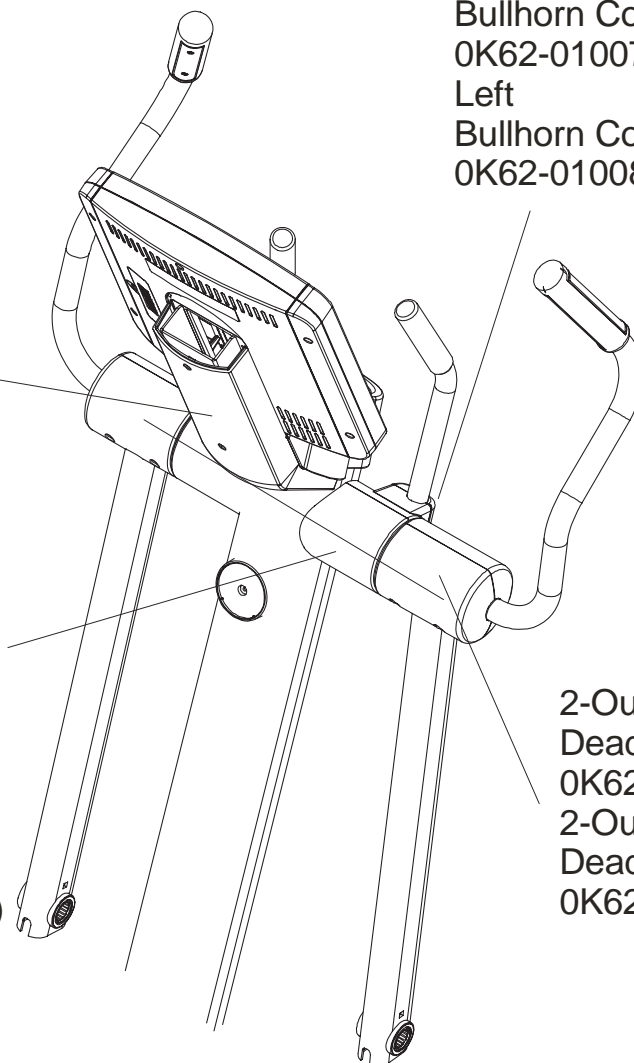

CROSS TRAINER 95Xi
Console Support & Deadshaft Covers

95X-0XXX-02
S/N XTD100000

Console Support
AK62-00123-0000
Console Support Cap
0K62-01030-0001
(Stealth Gray)
Console Support
Shroud
0K62-01023-0001
(Stealth Gray)
0K62-01031-0001
(Stealth Gray)
Console Support
Grommet
0017-00042-1147

Right
Bullhorn Cover
0K62-01007-0001
Left
Bullhorn Cover
0K62-01008-0001

Right Inside
Deadshaft Cover
0K62-01010-0000
Left Inside
Deadshaft Cover
0K62-01011-0000
Front Inside
Deadshaft Covers (2)
0K62-01009-0000

2-Outside Front
Deadshaft Cover
0K62-01013-0000
2-Outside Rear
Deadshaft Cover
0K62-01012-0000