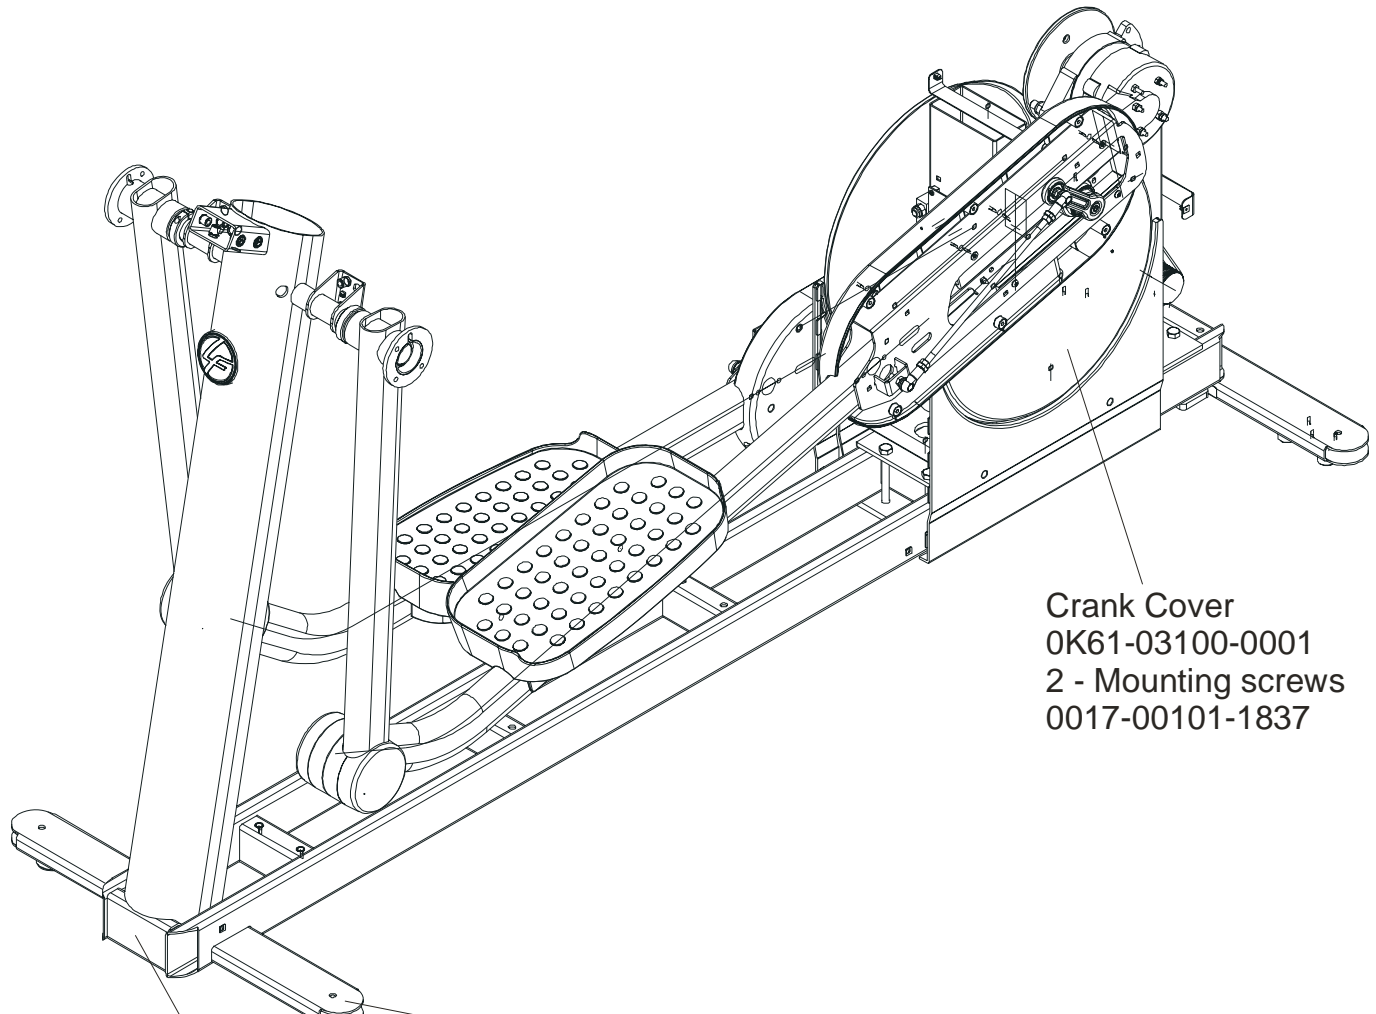

Right Pedal  
Lever Assembly  
AK62-00236-0000

Left Pedal  
Lever Assembly  
AK62-00235-0000

**CROSS TRAINER 95Xi**  
**Crank Cover and Lower Caps**

**95X-0XXX-02**  
**S/N XTD100000**

Crank Cover  
OK61-03100-0001  
2 - Mounting screws  
0017-00101-1837