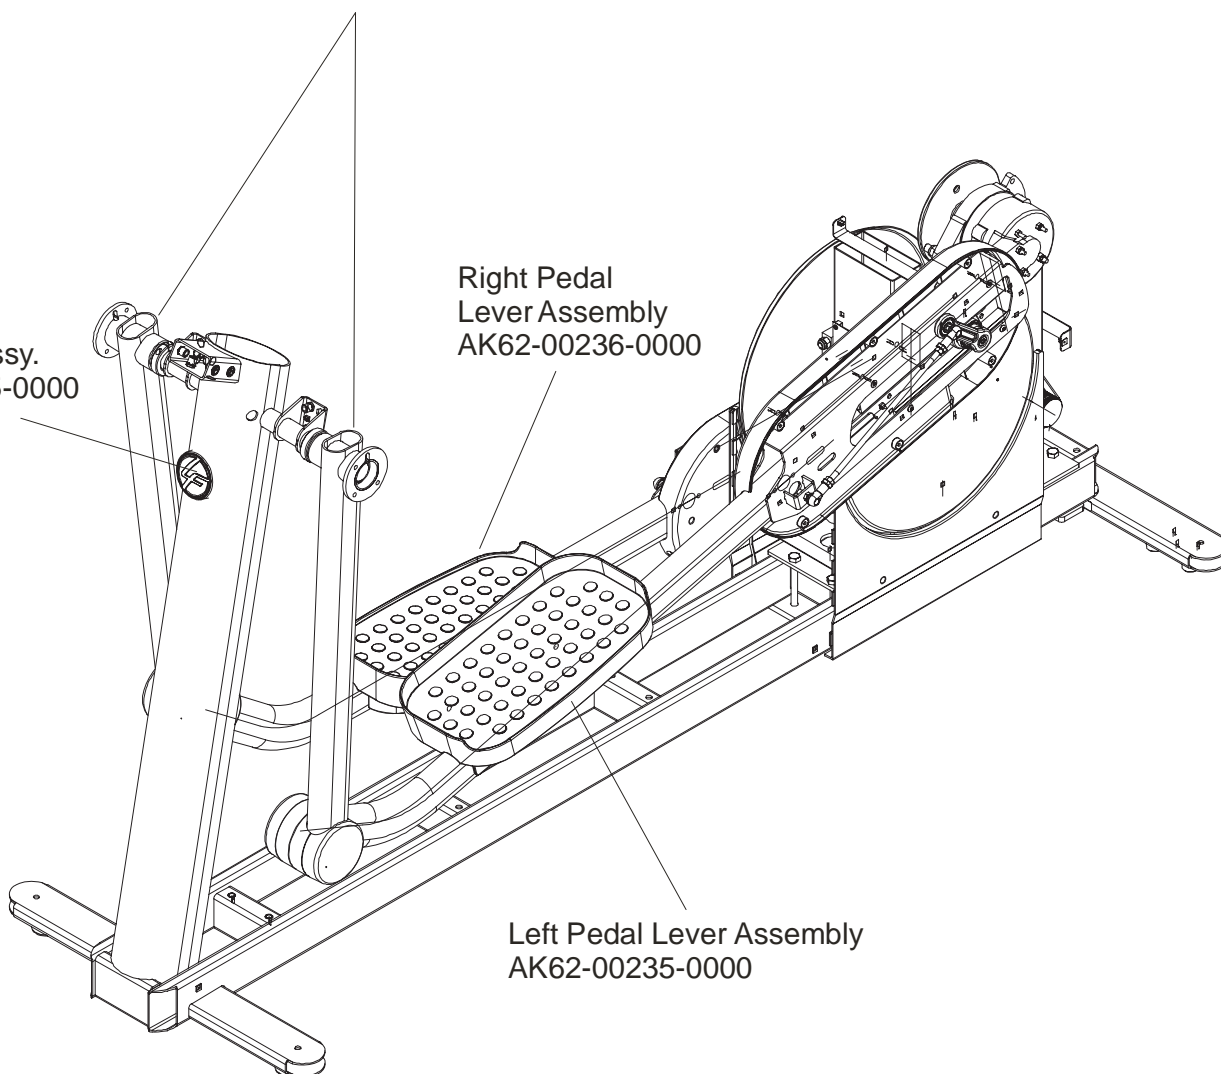

CROSS TRAINER 95Xi
Rocker Arms & Pedal Levers

95X-0XXX-02
S/N XTD100000

Rocker Arms Kit
GK62-00002-0070
contents:

- Rocker Arms (2)
- Hardened Spacers (2)
- Oilite Washers (2)
- Retaining Rings (2)
- Loctite 620
- Alcohol pad

Rocker Arms
AK62-00062-0001
Shaft Collar w/Screws
0K61-01259-0000

LF Bug
Medallion Assy.
AK58-00245-0000

Right Pedal
Lever Assembly
AK62-00236-0000

Left Pedal
Lever Assembly
AK62-00235-0000