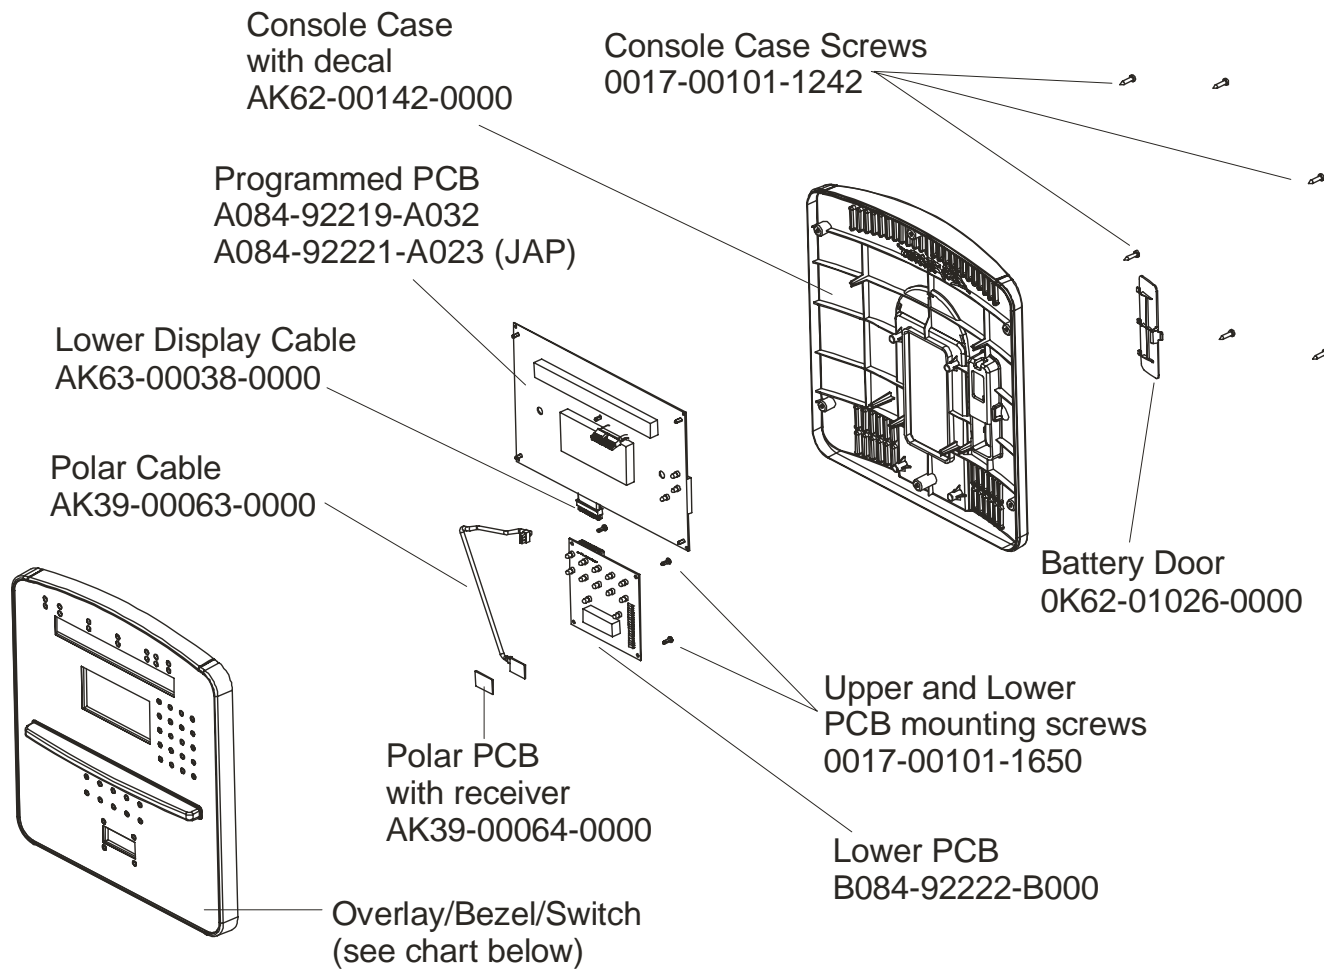

HR Sensor Kit  
GK20-00002-0005

Left Handlebar  
AK62-00087-0000  
Heart Rate Cable  
AK61-00051-0001  
(one per handlebar)

\*Right Bullhorn Assembly consists of: AK62-00057-0000 Bullhorn,  
0K62-01136-0000 Grip and 0K62-01199-0000 Gasket  
Left Bullhorn Assembly consists of: AK62-00058-0000 Bullhorn,  
0K62-01136-0000 Grip and 0K62-01199-0000 Gasket