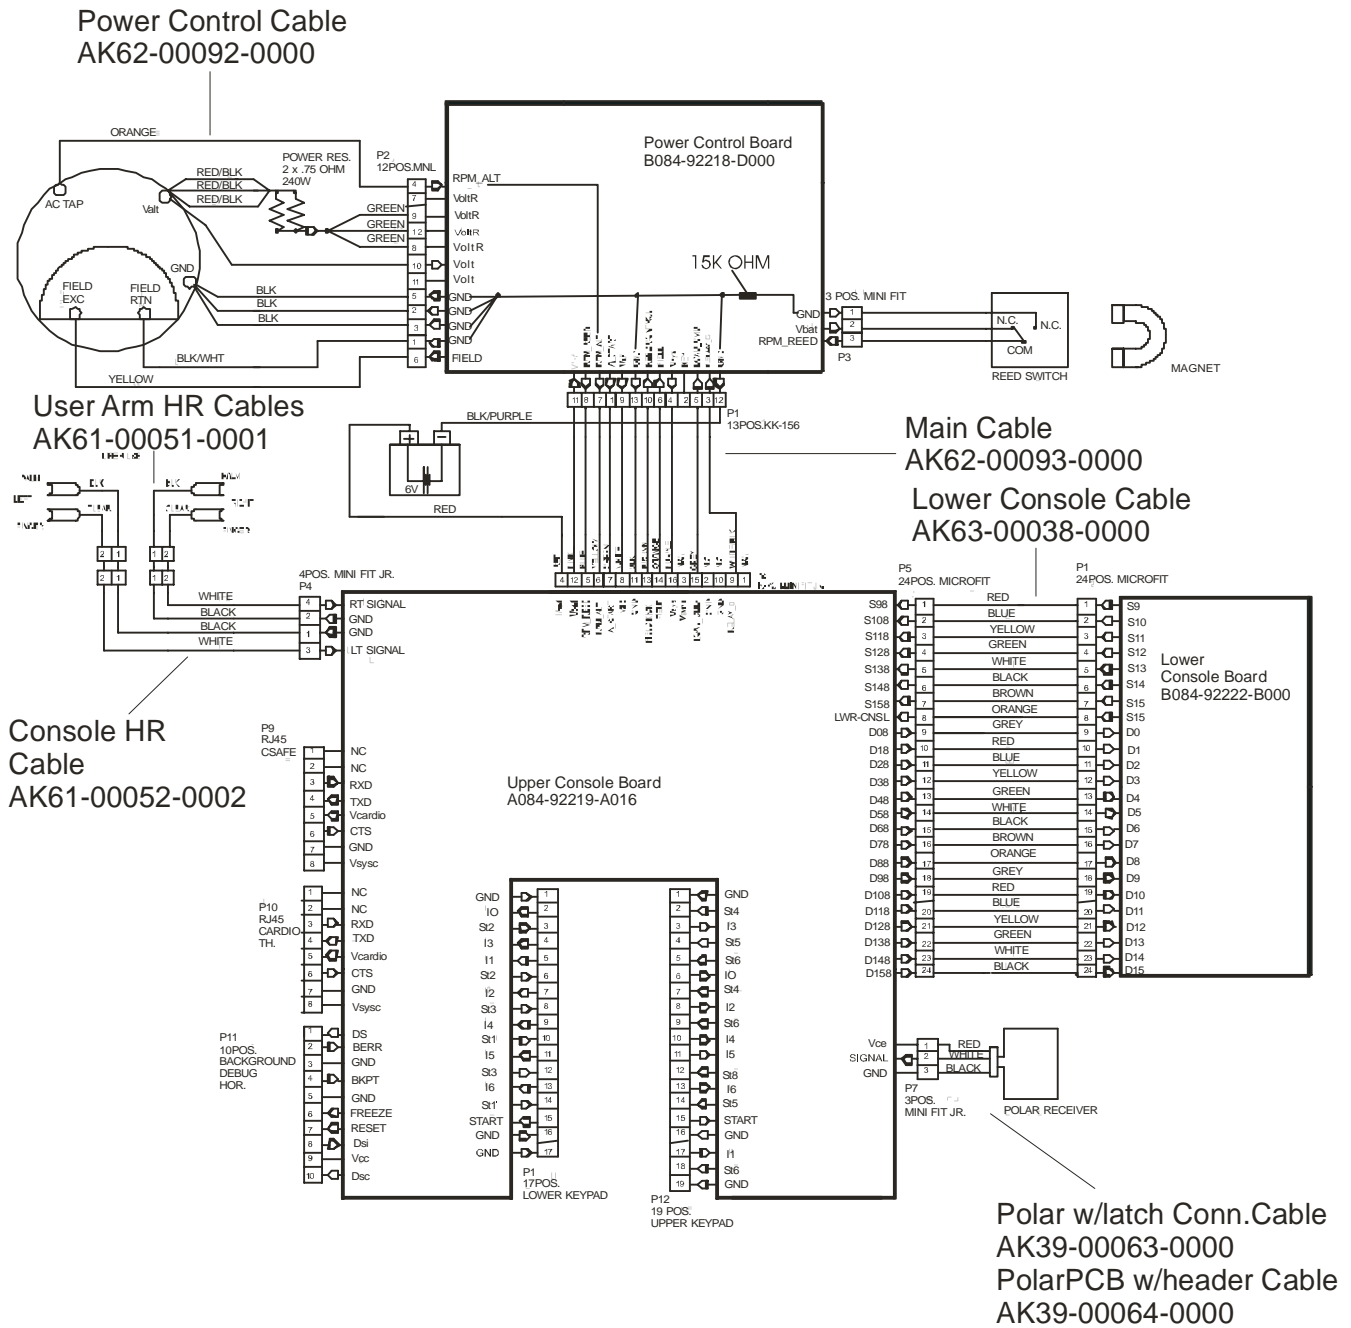

## Lower Frame Shrouds & Hardware

95X-0XXX-02  
S/N XTD100000

**CROSS TRAINER 95Xi**  
**Pedal Lever Assembly Components**

**95X-0XXX-02**  
**S/N XTD100000**

Note: If replacing the Tie Rod Assembly or Crank Extension for the first time, order kit GK62-00002-0015. Both sides must be replaced simultaneously in this situation.