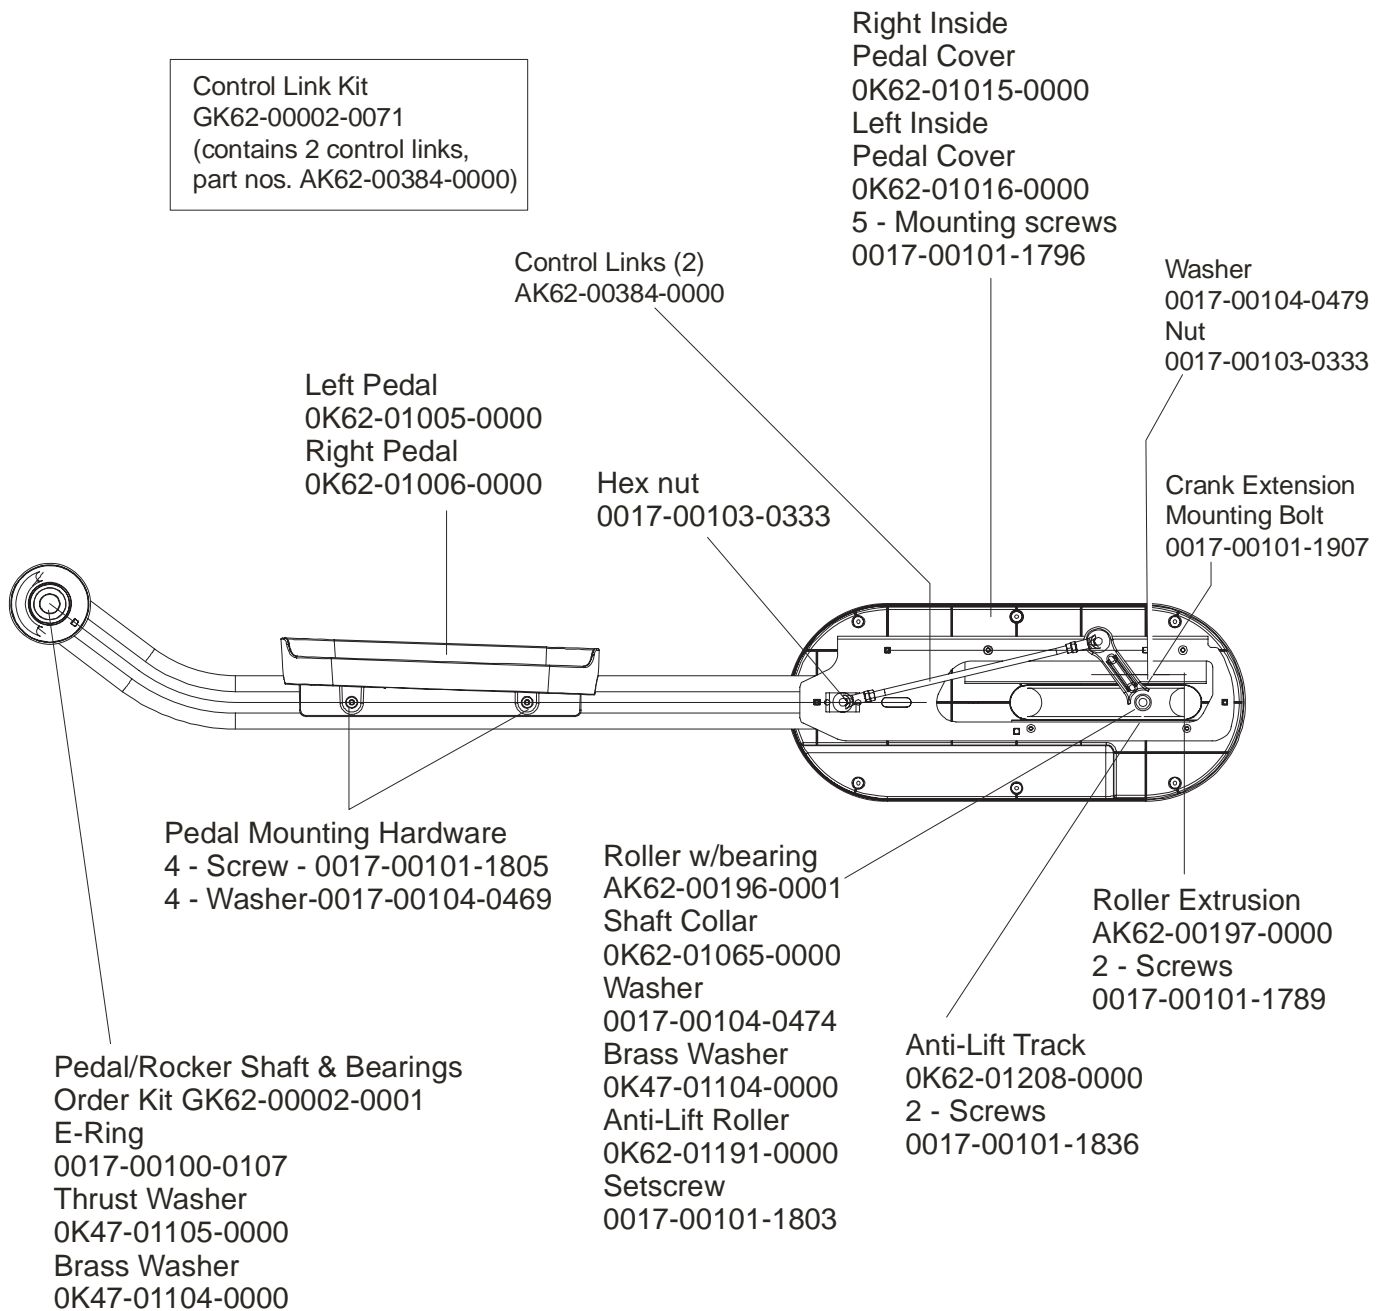

# CROSS TRAINER 95Xi

## Lower Frame Shrouds & Hardware

95X-0XXX-02  
S/N XTD100000

**CROSS TRAINER 95Xi**  
**Pedal Lever Assembly Components**

**95X-0XXX-02**  
**S/N XTD100000**

Note: If replacing the Tie Rod Assembly or Crank Extension for the first time, order kit GK62-00002-0015. Both sides must be replaced simultaneously in this situation.