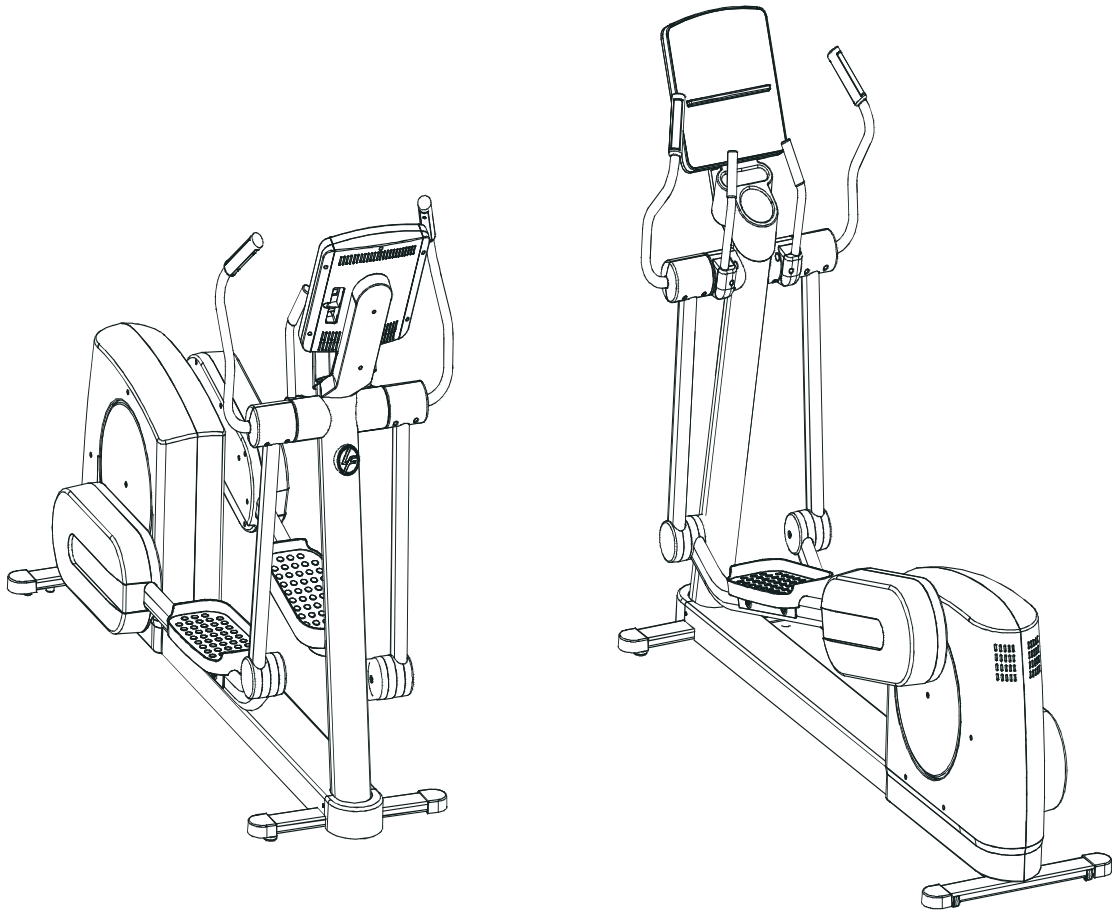

# LifeFitness

CROSS TRAINER 95X-0XXX-02

	Page
CONSOLE SUPPORT & DEADSHAFT COVERS .....	4
HANDLEBARS AND BULLHORNS .....	5
CONSOLE AND RELATED COMPONENTS.....	6
UPPER FRAME HARDWARE .....	7
ROCKER ARMS AND PEDAL LEVERS .....	8
CRANK COVER AND LOWER CAPS .....	9
LOWER FRAME SHROUDS AND HARDWARE .....	10
PEDAL LEVER COMPONENTS .....	11
DRIVE MODULE COMPONENTS AND MAIN CABLE .....	12
DRIVE MODULE HARDWARE .....	13
CABLES.....	14

**Note: The 95Xi comes with both Telemetry and LifePulse Sensors.**

**CROSS TRAINER 95Xi**  
**Console Support & Deadshaft Covers**

**95X-0XXX-02**  
**S/N XTD100000**

Console Support  
AK62-00123-0000  
Console Support Cap  
0K62-01030-0001  
(Stealth Gray)  
Console Support  
Shroud  
0K62-01023-0001  
(Stealth Gray)  
0K62-01031-0001  
(Stealth Gray)  
Console Support  
Grommet  
0017-00042-1147