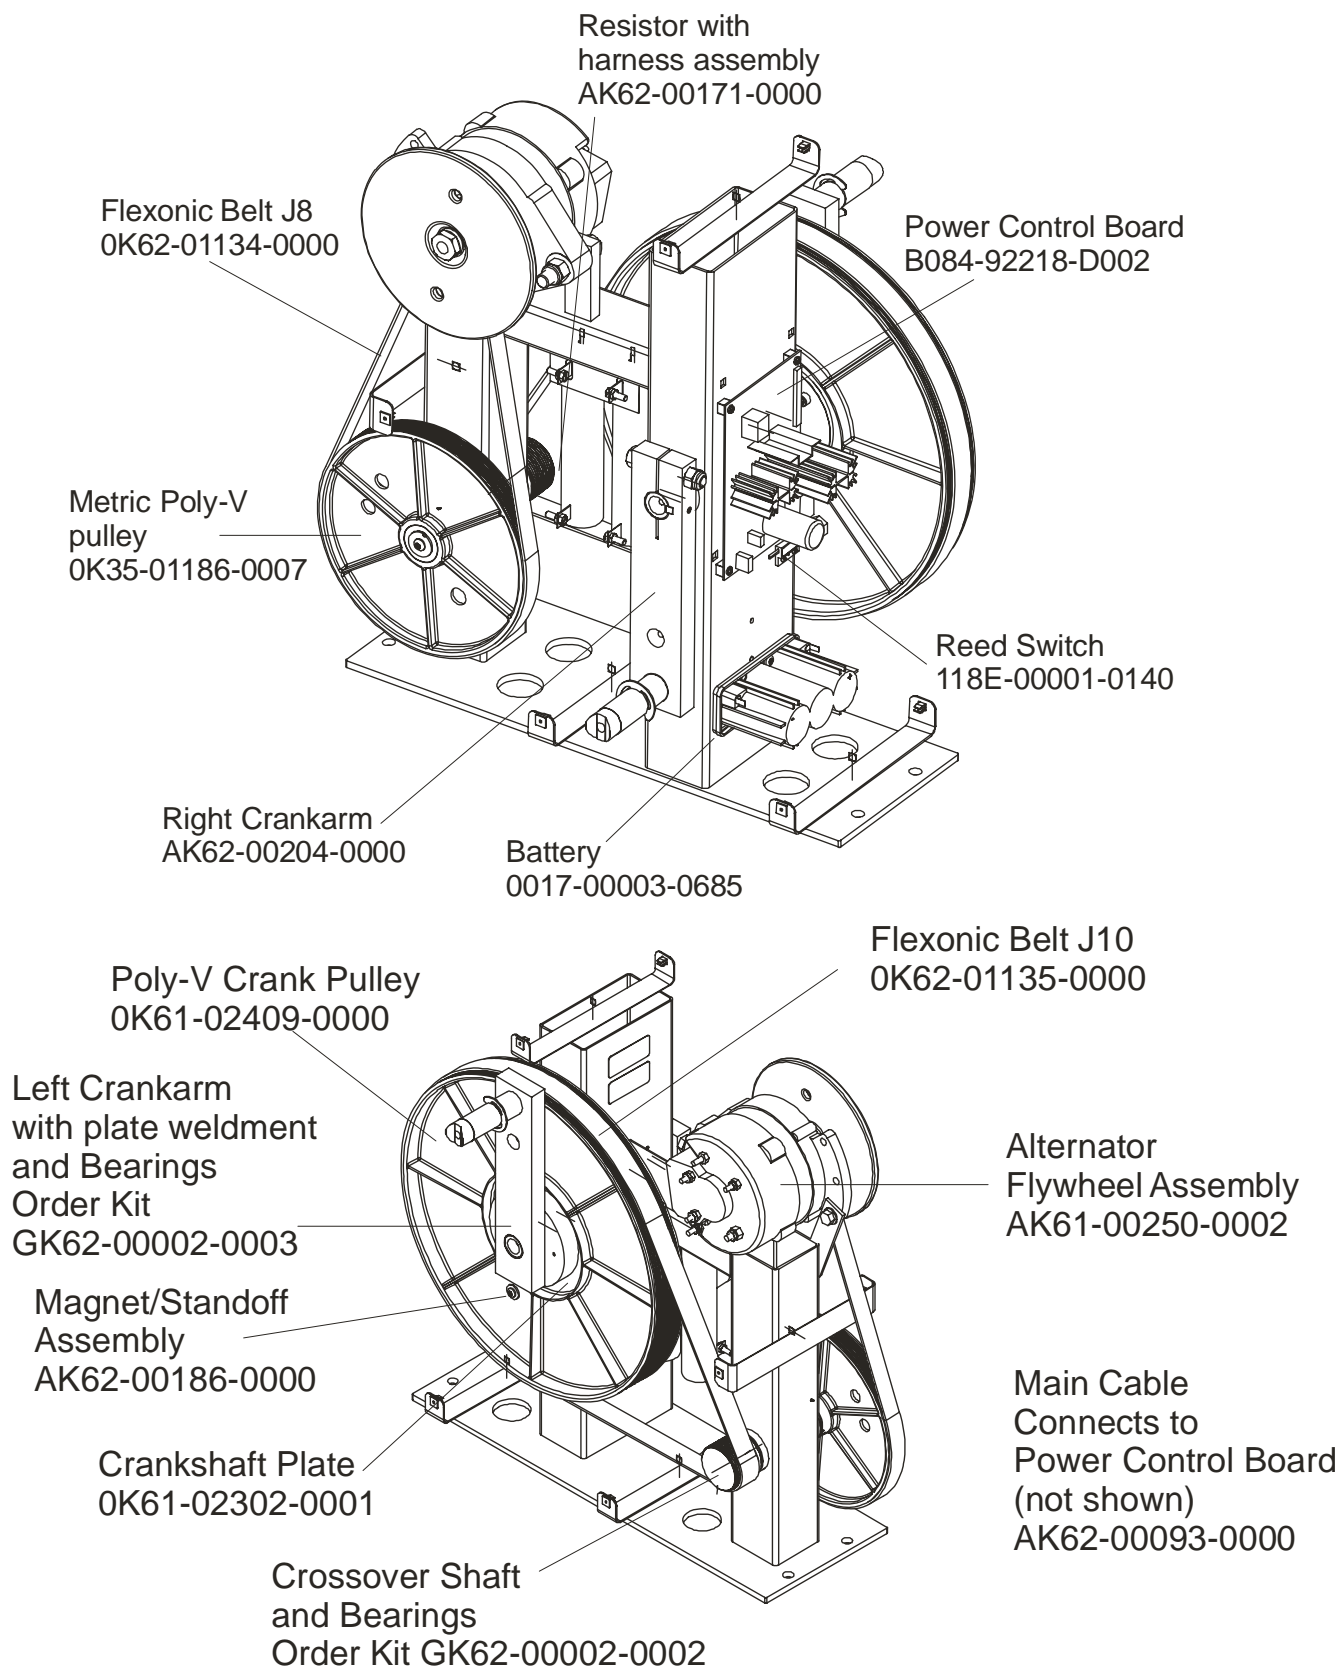

## Lower Frame Shrouds & Hardware

95X-0XXX-02  
S/N XTD100000

**CROSS TRAINER 95Xi**  
**Pedal Lever Assembly Components**

**95X-0XXX-02**  
**S/N XTD100000**

Note: If replacing the Tie Rod Assembly or Crank Extension for the first time, order kit GK62-00002-0015. Both sides must be replaced simultaneously in this situation.