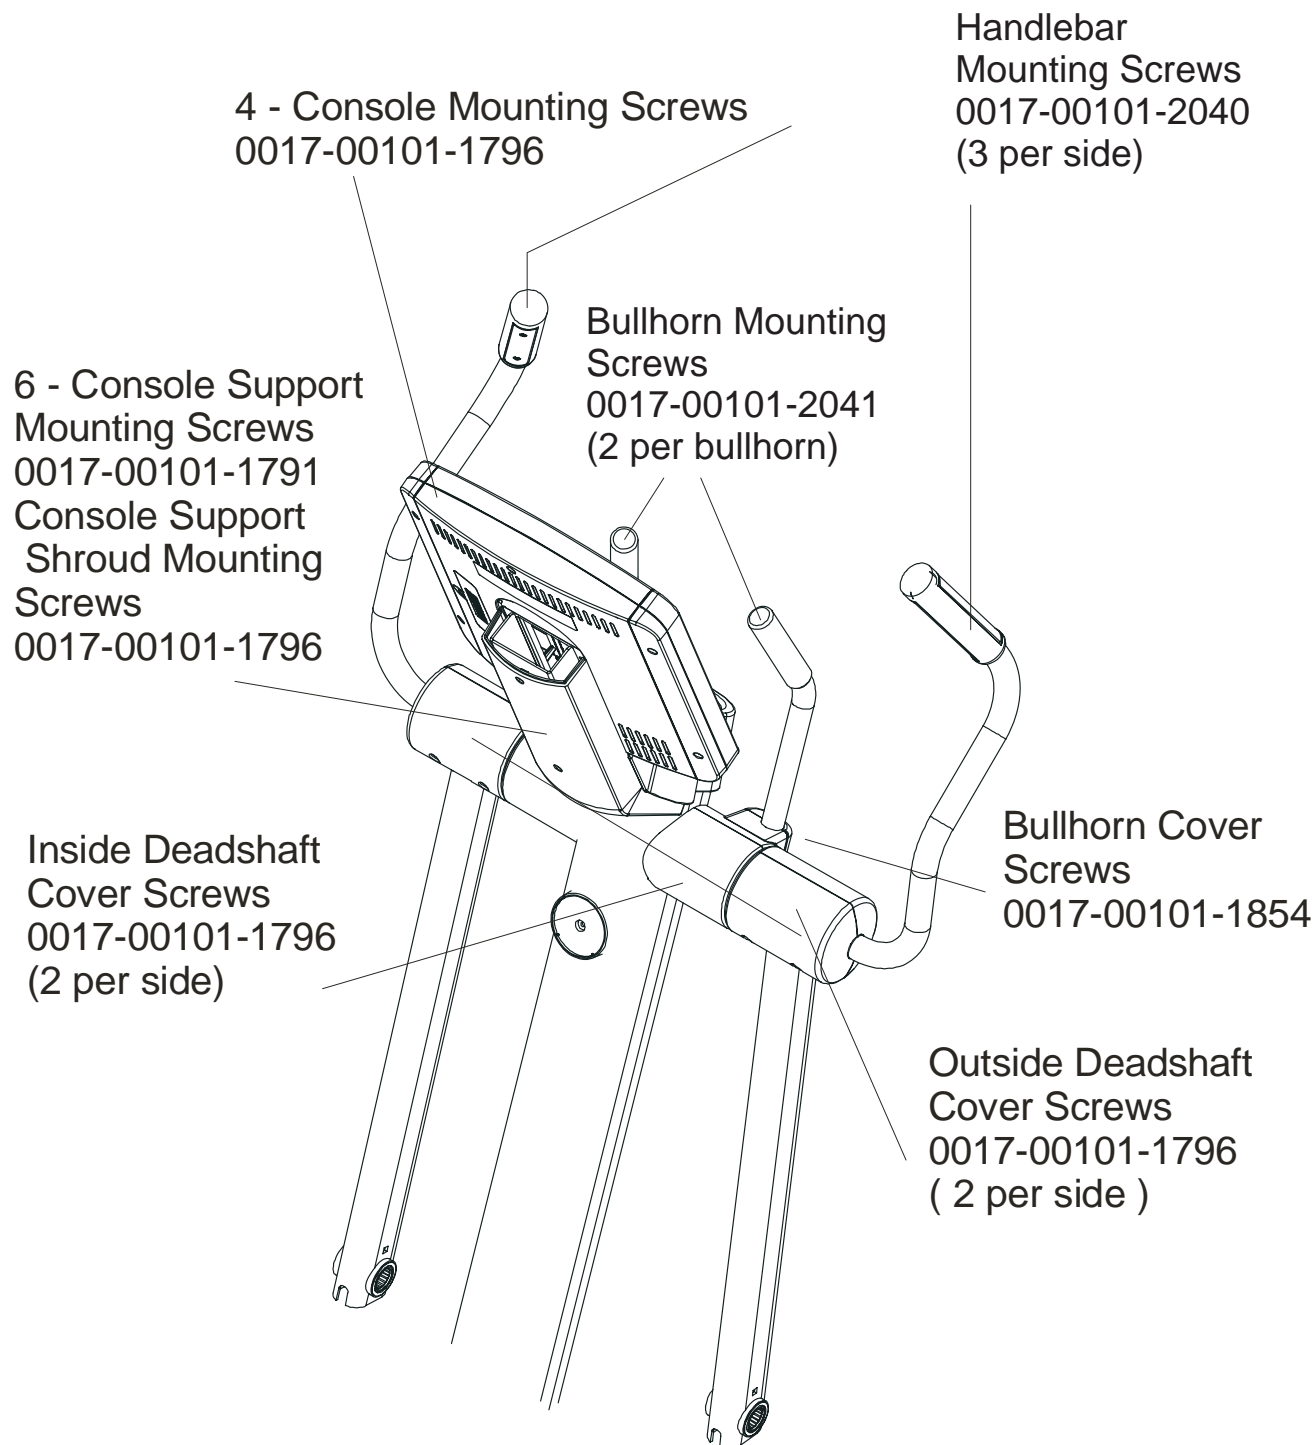

Items Not Shown:

Accessory Tray	0K62-01022-0001 (Stealth Gray)
Mounting Screws (2)	0017-00101-1846