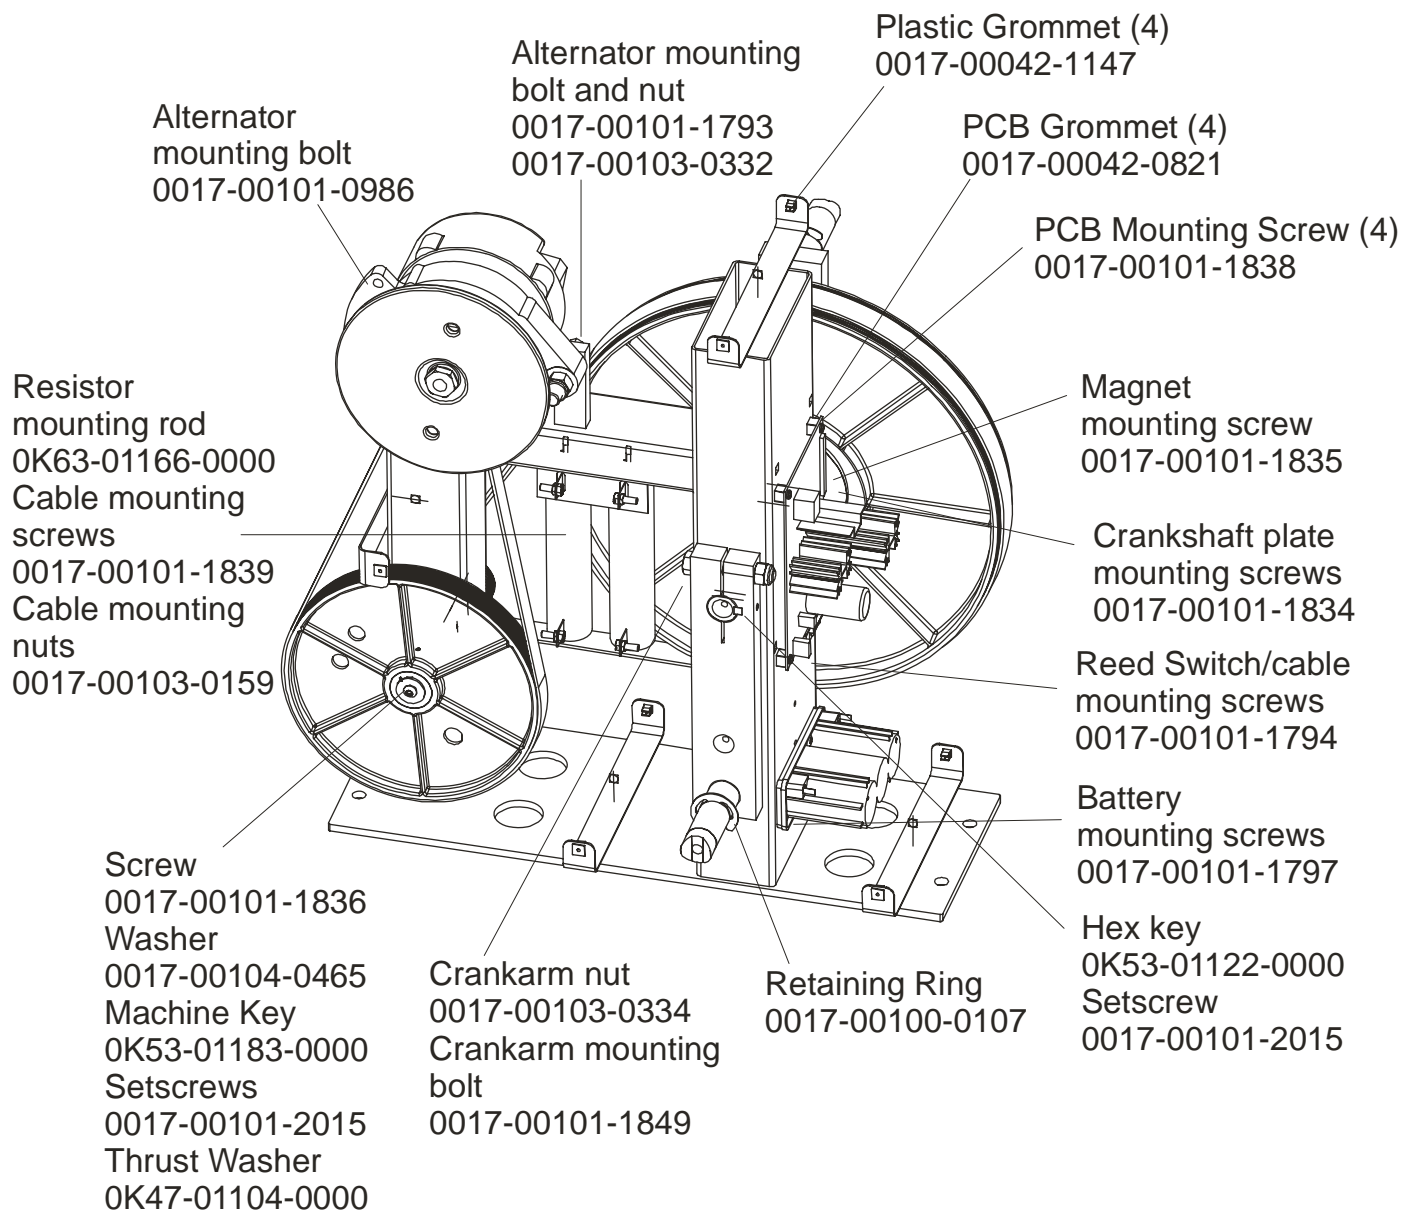

## Lower Frame Shrouds & Hardware

95X-0XXX-02  
S/N XTD100000

**CROSS TRAINER 95Xi**  
**Pedal Lever Assembly Components**

**95X-0XXX-02**  
**S/N XTD100000**

Note: If replacing the Tie Rod Assembly or Crank Extension for the first time, order kit GK62-00002-0015. Both sides must be replaced simultaneously in this situation.