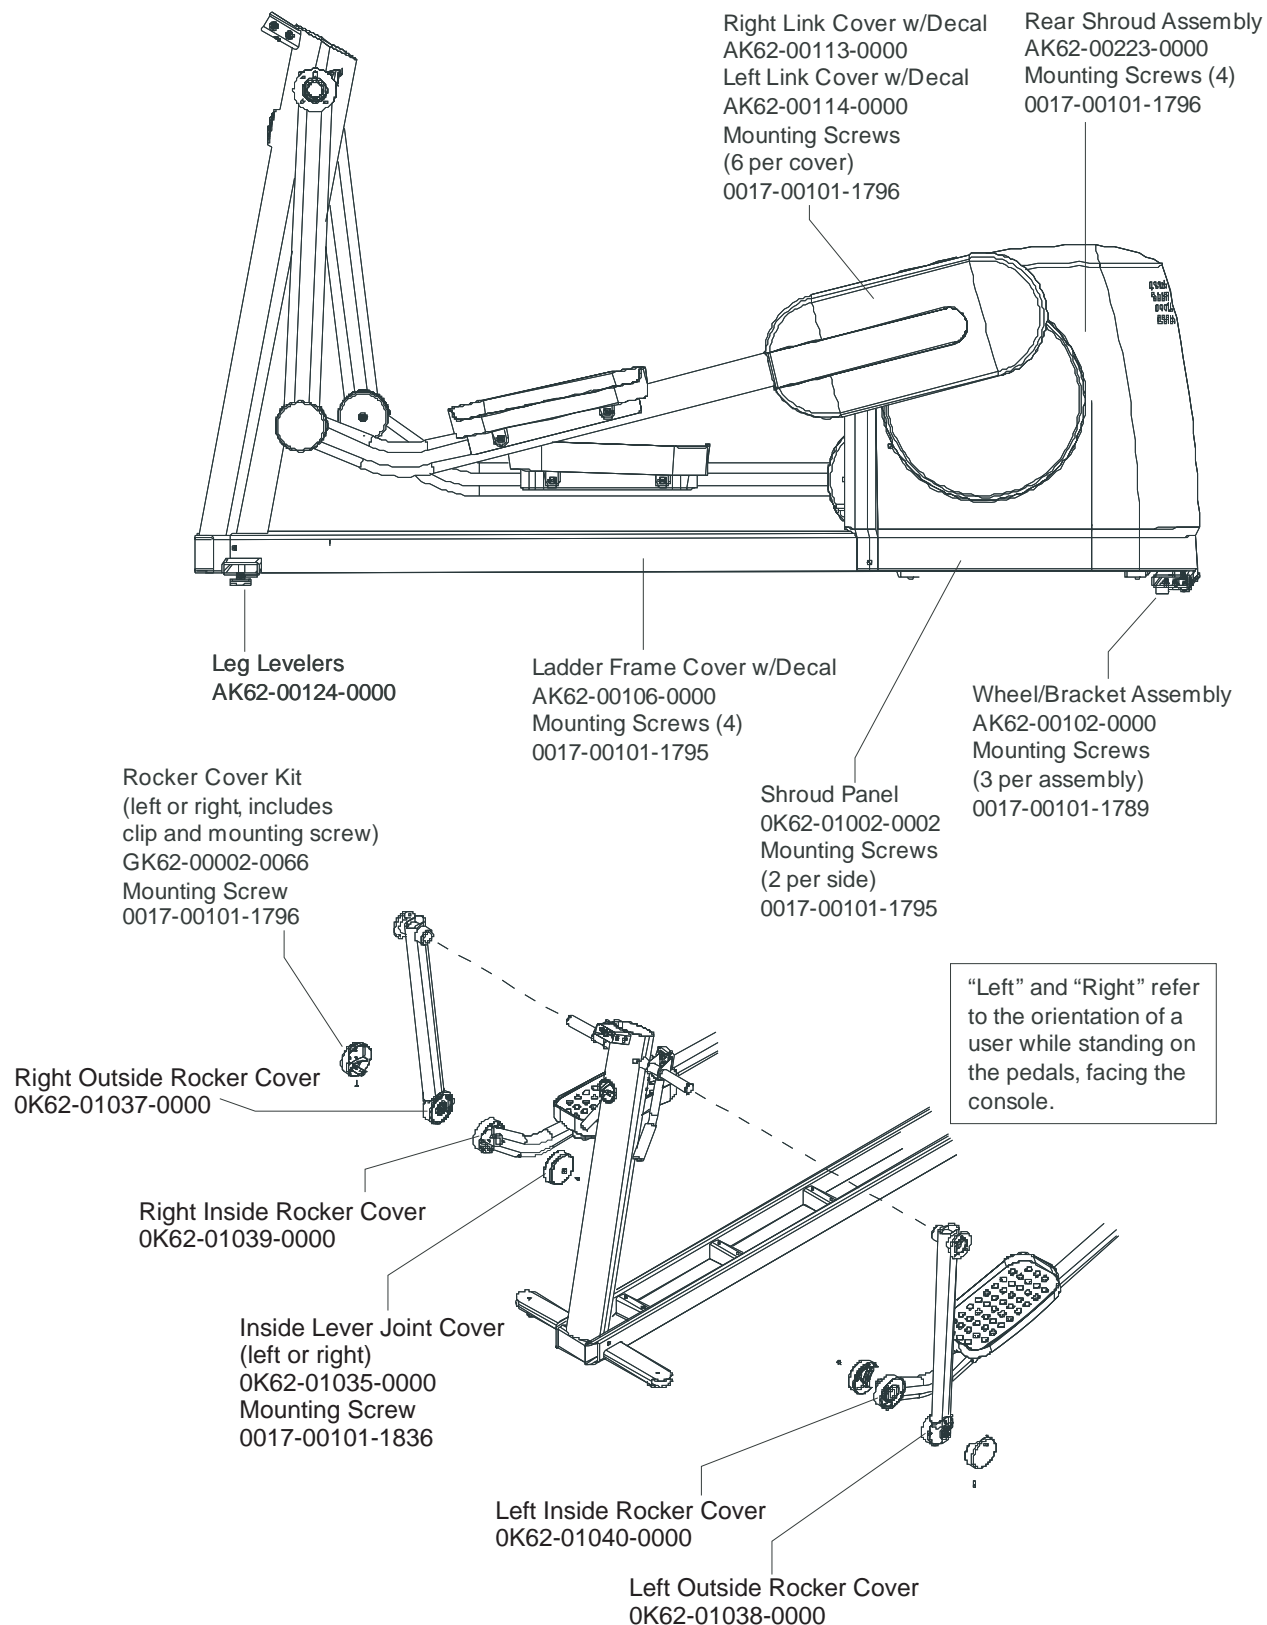

CROSS TRAINER 95Xi

Lower Frame Shrouds & Hardware

95X-0XXX-02
S/N XTD100000