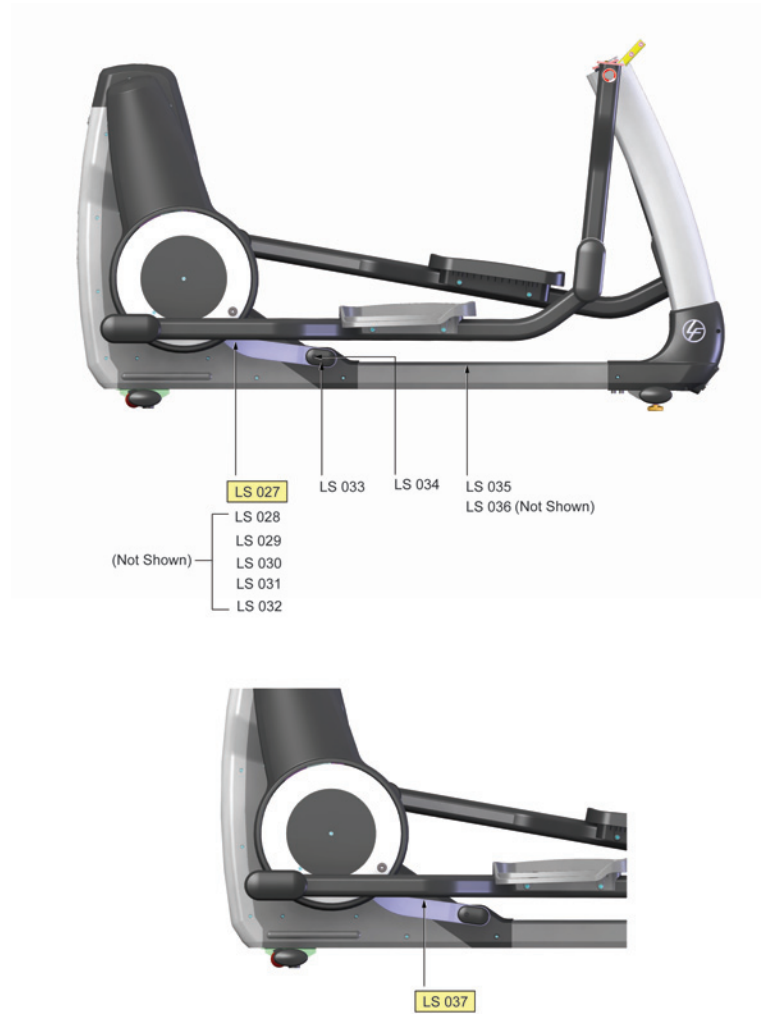

LS-024	XHT, XTM	0K69-01100-0000	Right Pedal
LS-025	XHT, XTM	0017-00101-1929	Pedal Mounting Screws (4)
LS-026	XHT, XTM	0017-00104-0469	Washer (4)

Frame Cover and Rocking Links

Part Numbers

Item	Alpha Code(s)	Part Number	Description
LS-027	XHT, XTM	AK69-00113-0000	Lower Left Rocking Link Assembly.
LS-028	XHT, XTM	0017-00101-1904	Front Rocking Link Screw
LS-029	XHT, XTM	0017-00104-0409	Washer
LS-030	XHT, XTM	0K69-01079-0000	Front Spacer
LS-031	XHT, XTM	0017-00101-2023	Rear Rocking Link Screw
LS-032	XHT, XTM	0K69-01178-0000	Rear Spacer
LS-033	XHT, XTM	0K69-01119-0000	Right and Left Rocking Link Cover
LS-034	XHT, XTM	0017-00101-1940	Link Cover Screw
LS-035	XHT, XTM	0K69-01132-0000	Main Frame Cover
LS-036	XHT, XTM	0017-00101-1986	Mtg. Screw (2)
LS-037	XHT, XTM	AK69-00112-0000	Lower Right Rocking Link Assy.