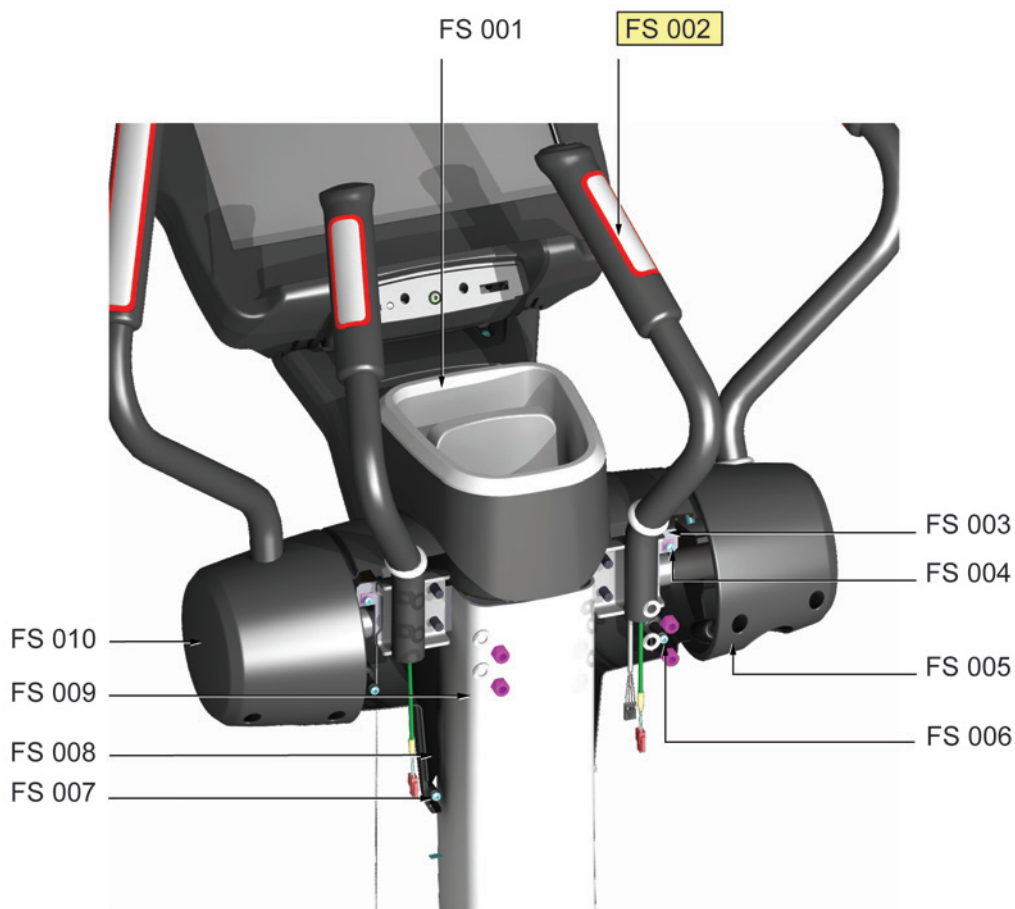

Frame System

Collar Covers and Dead Shaft End Caps

Part Numbers

Item	Alpha Code(s)	Part Number	Description
FS-001	XHT, XTM	0K69-01125-0003	Media Tray
FS-002	XHT, XTM	AK69-00100-0000	Resistance Level Button Assembly
FS-003	XHT, XTM	0K69-01124-0000	Top Dead Shaft Cover
FS-004	XHT, XTM	0017-00101-1796	Mounting Screw (5)
FS-005	XHT, XTM	0K69-01127-0000	Dead Shaft End Cap With Screw Bosses
FS-006	XHT, XTM	0017-00101-1796	Mounting Screw (6)
FS-007	XHT, XTM	0017-00101-1796	Mounting Screw (2 per set)
FS-008	XHT, XTM	0K69-01123-0000	Front Collar Dead Shaft Cover
FS-009	XHT, XTM	0K69-01121-0000	Rear Collar Dead Shaft Cover
FS-010	XHT, XTM	0K69-01128-0000	Dead Shaft End Cap Covers