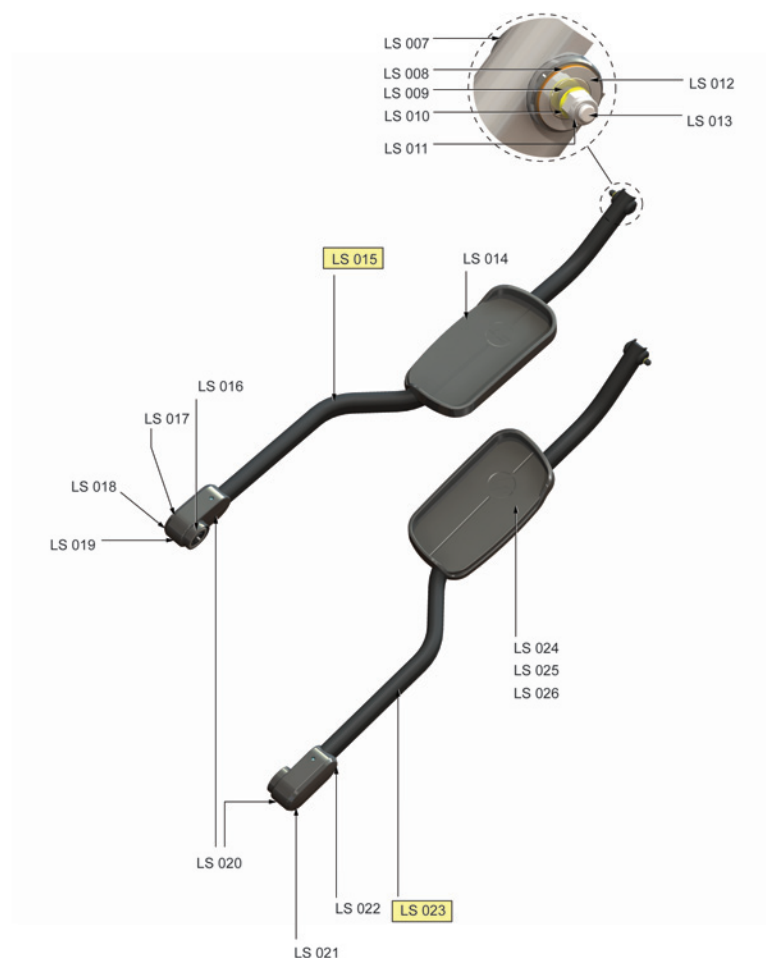

Pedal Levers

Part Numbers

Item	Alpha Code(s)	Part Number	Description
LS-007	XHT, XTM	0017-00006-0164	Front Pedal Lever Bearing
LS-008	XHT, XTM	0K47-01104-0000	Thrust Washer
LS-009	XHT, XTM	0K69-01190-0000	Steel Washer
LS-010	XHT, XTM	0017-00104-0190	Flat Washer
LS-011	XHT, XTM	0017-00103-0334	Nut
LS-012	XHT, XTM	0017-00101-1955	Hex Bolt
LS-013	XHT, XTM	0K69-01075-0000	Shaft
LS-014	XHT, XTM	0K69-01099-0000	Left Pedal
LS-015	XHT, XTM	AK69-00120-0000	Left Pedal Lever Assembly
LS-016	XHT, XTM	0K69-01231-0000	Rear Mounting Bolt
LS-017	XHT, XTM	0017-00006-0289	Rear Pedal Lever Bearing
LS-018	XHT, XTM	0K69-01130-0000	Left Top Rear Pedal Cover
LS-019	XHT, XTM	0K69-01131-0000	Left Bottom Rear Pedal Cover
LS-020	XHT, XTM	0017-00101-1796	Clevis Cover Mounting Screw
LS-021	XHT, XTM	0K69-01130-0000	Right Bottom Rear Pedal Cover
LS-022	XHT, XTM	0K69-01131-0000	Right Top Rear Pedal Cover
LS-023	XHT, XTM	AK69-00121-0000	Right Pedal Lever Assembly