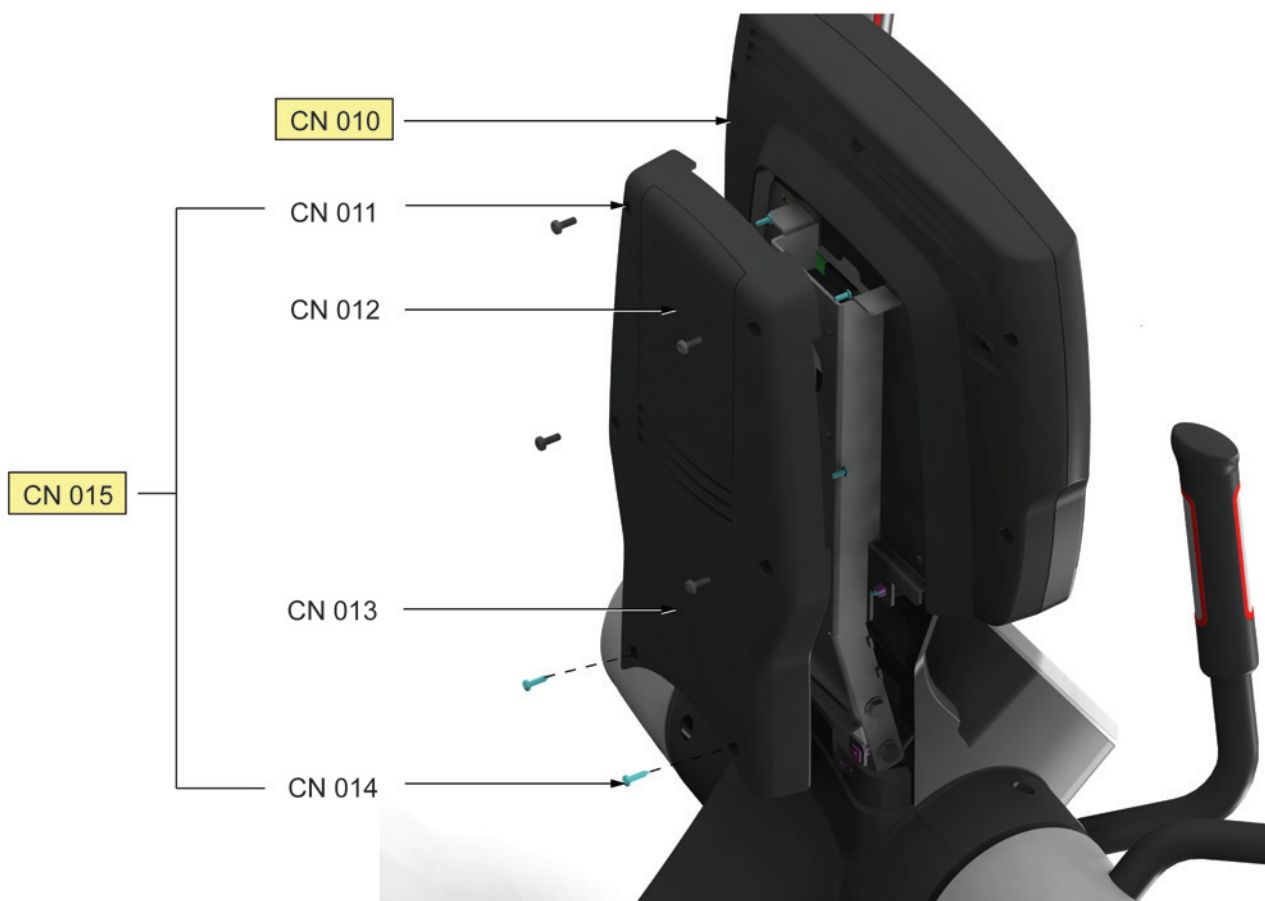

Back Console Cover and Console Support Bracket

Part Numbers

Item	Alpha Code(s)	Part Number	Description
CN-010	XHT, XTM	AK69-00081-0000	Console Support Bracket
CN-011	XHT, XTM	0017-00101-1972	Console Mounting. Screw (4)
CN-012	XHT, XTM	0K69-01126-0000	Upper Back Cover
CN-013	XHT, XTM	0K69-01122-0000	Back Console Cover
CN-014	XHT, XTM	0017-00101-1796	Mounting Screw (2)
CN-015	XHT, XTM	AK69-00115-0000	Back Cover Assembly