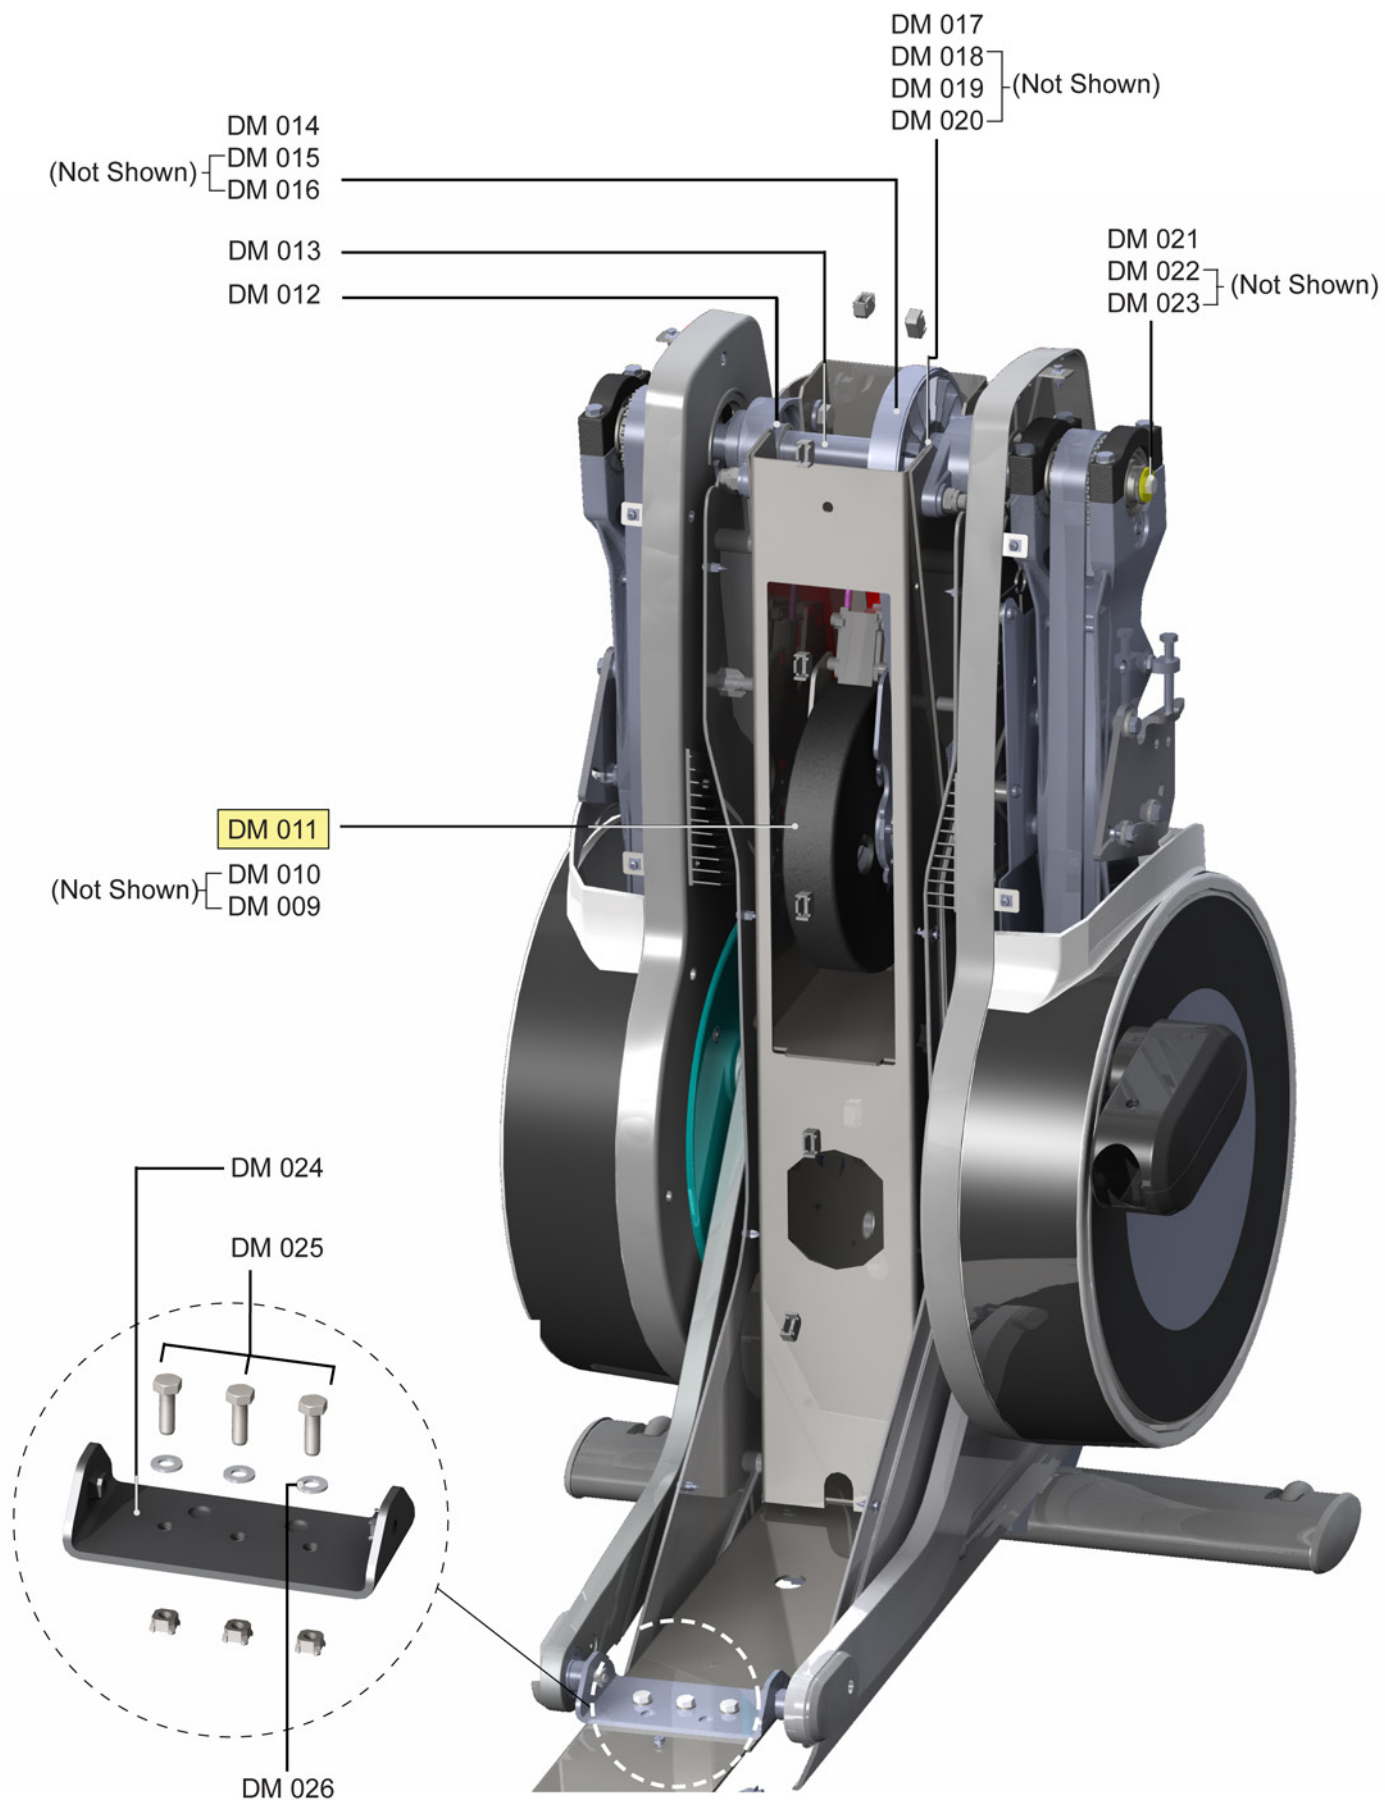

Upper Tower Components