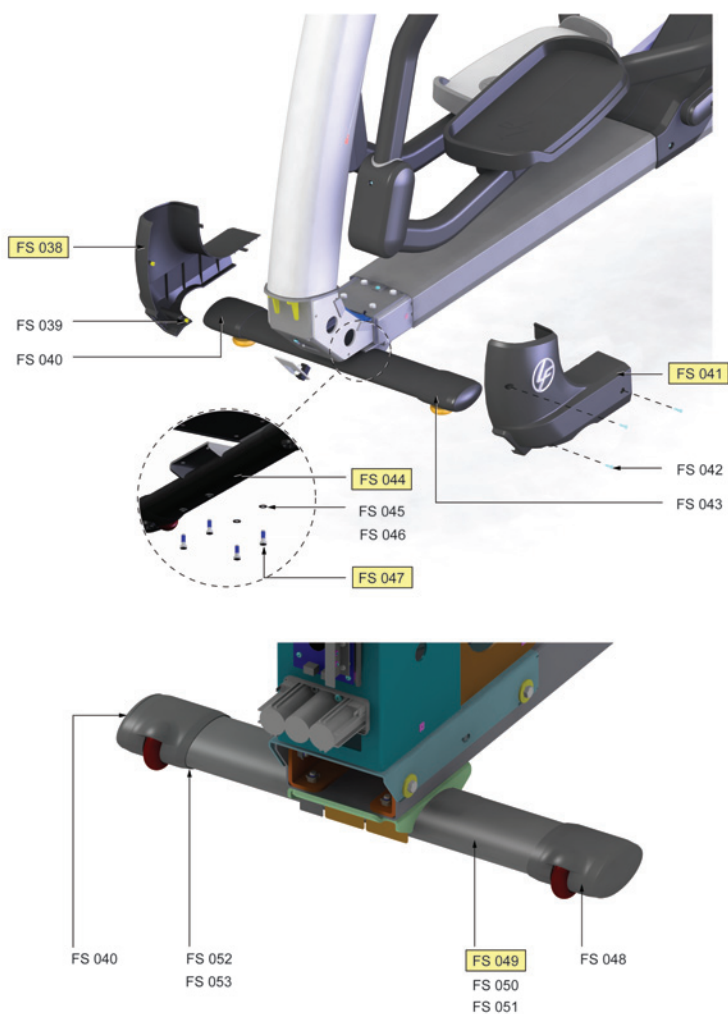

Swoosh Covers and Stabilizer Assemblies

Part Numbers

Item	Alpha Code(s)	Part Number	Description
FS-038	XHT, XTM	AK69-00124-0000	Right Swoosh Cover W/ LF Bug
FS-039	XHT, XTM	0017-00101-1796	Mounting Screws (3)
FS-040	XHT, XTM	0K66-01042-0000	End Cap (Front and Rear)
FS-041	XHT, XTM	AK69-00124-0001	Left Swoosh Cover W/ LF Bug
FS-042	XHT, XTM	0017-00101-1796	Mounting Screw (3)
FS-043	XHT, XTM	0K69-01139-0000	Stabilizer Shroud (Front)
FS-044	XHT, XTM	AK69-00118-0000	Front Stabilizer
FS-045	XHT, XTM	0017-00104-0469	Washer (4)
FS-046	XHT, XTM	0017-00101-1931	Front Stabilizer Mtg Bolts (4)
FS-047	XHT, XTM	AK68-00214-0003	Leg Levelers (2)
FS-048	XHT, XTM	0K66-01041-0000	Stabilizer Shroud (Rear)
FS-049	XHT, XTM	AK69-00090-0000	Rear Stabilizer
FS-050	XHT, XTM	0017-00101-1931	Mounting. Screws (4)
FS-051	XHT, XTM	0017-00104-0469	Washer (4)
FS-052	XHT, XTM	0K66-01039-0000	Transport Wheel
FS-053	XHT, XTM	0K66-01040-0000	Wheel Shaft