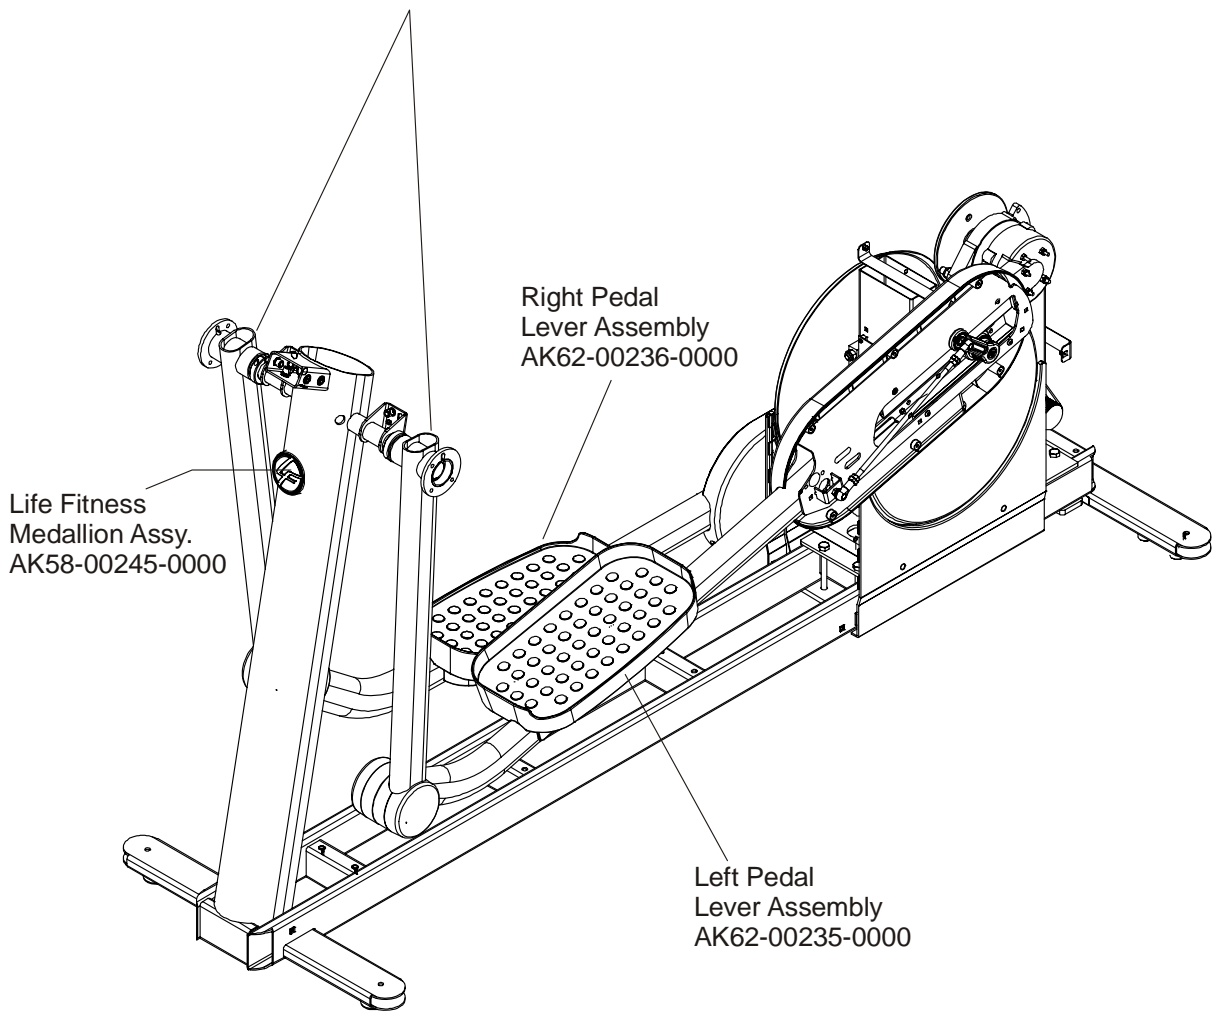

CROSS TRAINER 95Xe

Rocker Arms & Pedal Levers

95XE-0XXX-01
S/N XTC100000

Rocker Arms Kit
GK62-00002-0070
contents:
Rocker Arms (2)
Hardened Spacers (2)
Oilite Washers (2)
Retaining Rings (2)
Loctite 620
Alcohol pad

Rocker Arms
AK62-00002-0070
Shaft Collar w/Screws
OK61-01259-0000