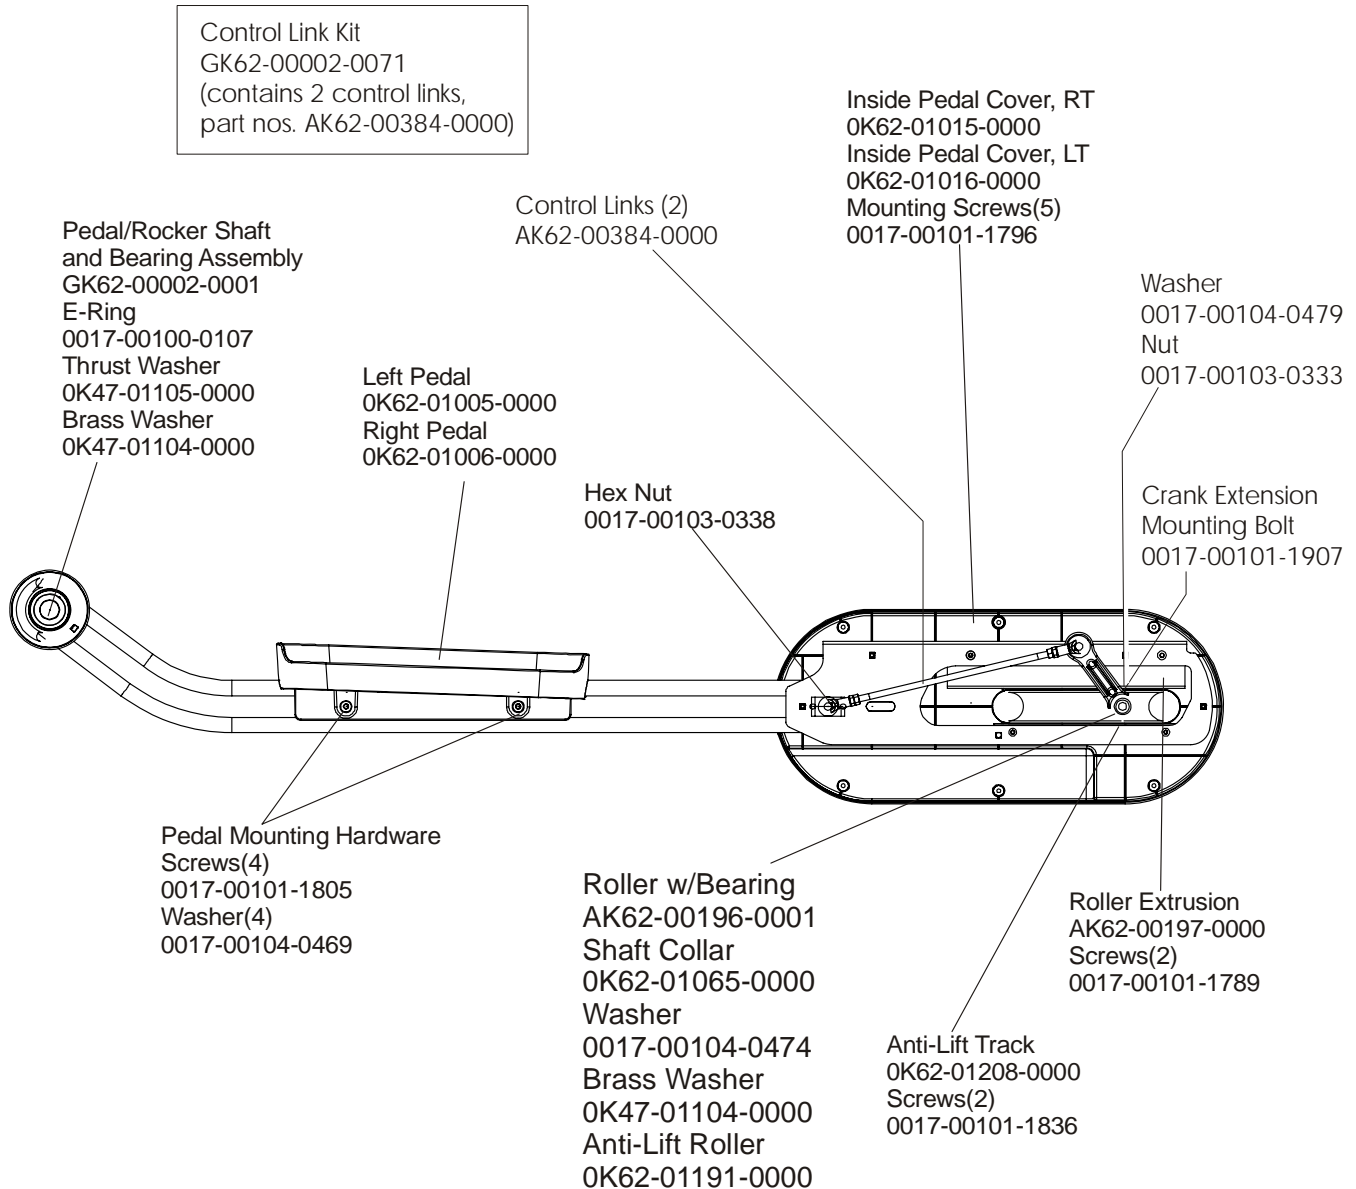

CROSS TRAINER 95Xe
Crank Cover and Lower Caps

95XE-0XXX-01
S/N XTC100000

Crank Cover
OK61-03100-0001
Mounting screws(2)
0017-00101-1837

Front frame Cap
OK62-01004-0000
Mounting Screws
0017-00101-1795(2)

Stabilizer Caps
OK62-01003-0000(4)

CROSS TRAINER 95Xe
Lower Frame Shrouds & Hardware

95XE-0XXX-01
S/N XTC100001

CROSS TRAINER 95Xe
Pedal Lever Assembly Components

95XE-0XXX-01
S/N XTC100000

Note: If replacing the Tie Rod Assembly or Crank Extension for the first time, order kit GK62-00002-0015. Both sides must be replaced simultaneously in this situation.