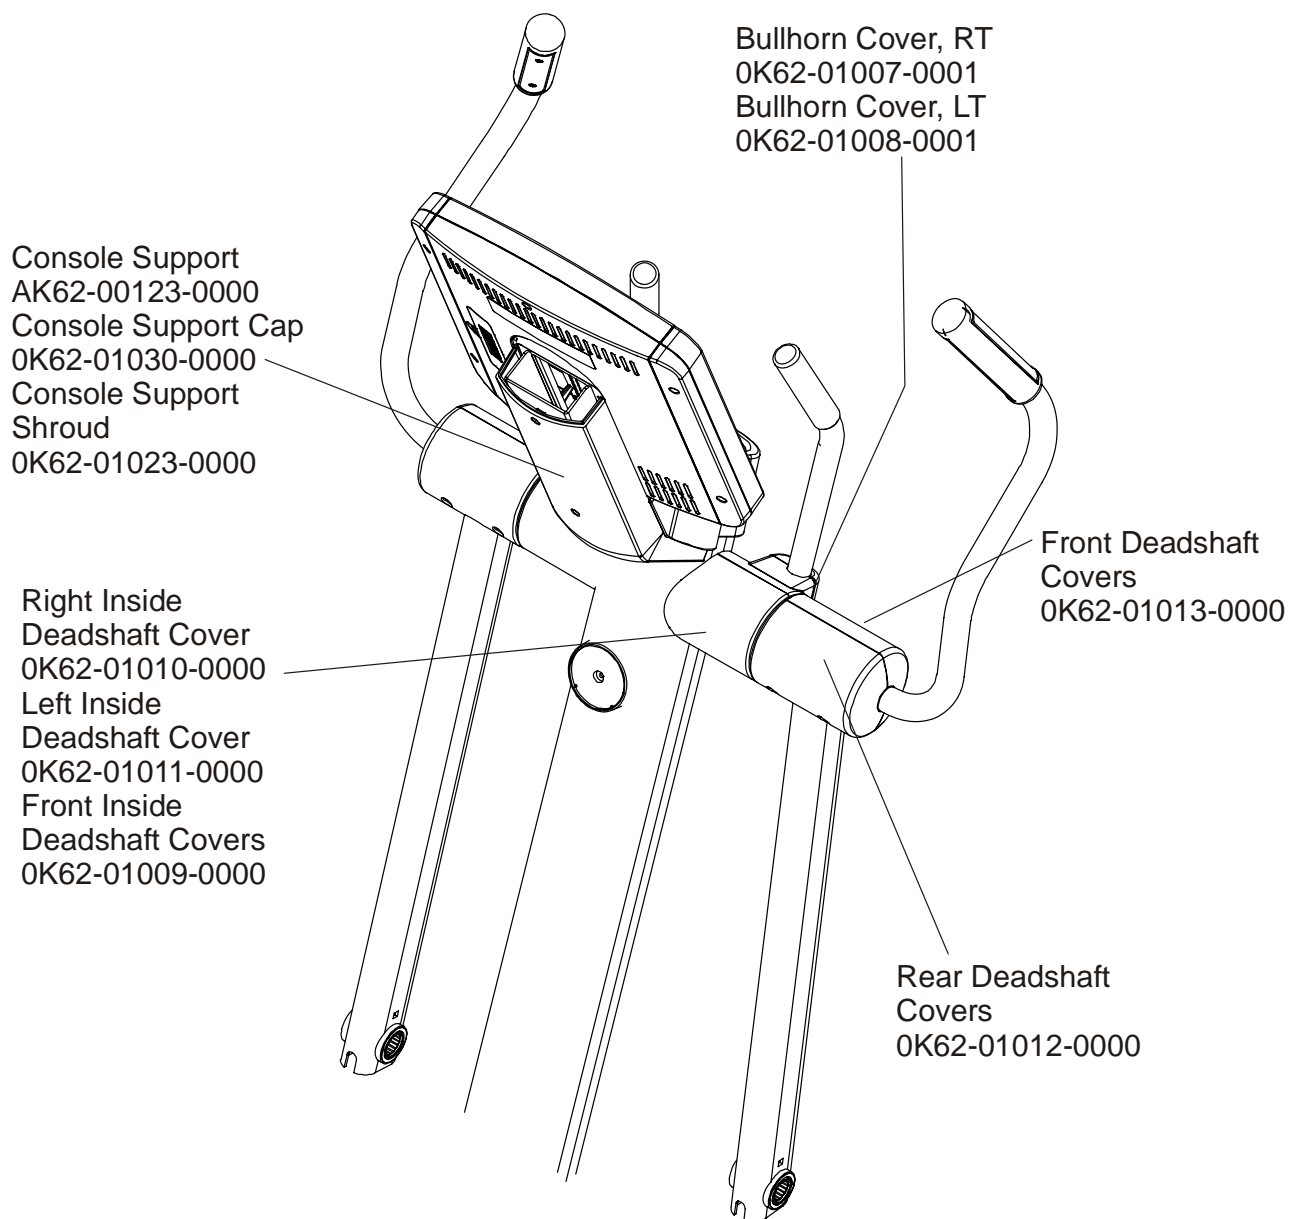

LifeFitness

Cross-trainer 95Xe

Customer Support Services
PARTS MANUAL revised 30 Jul 2008

CROSS TRAINER 95Xe**95XE-0XXX-01****REFERENCES****S/N XTC100000**

OPERATION MANUAL	M051-00K62-A044
SERVICE MANUAL	M051-00K62-A060
HARDWARE BAG	AK62-00152-0001
ACCESS PANEL ASSEMBLY	AK62-00172-0000
COAX CABLE	AK32-00020-0000
DC POWER CABLE, 80 IN.	AK32-00075-0004
LINE CORD: DOM 10A 125V	0017-00003-0704
LINE CORD: CON 10A 250V	0017-00003-0691
LINE CORD: 10A UK	0017-00003-0889
LINE CORD: AUSTRALIA	0017-00003-0918
POWER SUPPLY w/CORD, 12v	118E-00001-0161

	Page
CONSOLE SUPPORT & DEADSHAFT COVERS	4
HANDLEBARS AND BULLHORNS	5
CONSOLE AND RELATED COMPONENTS.....	6
CONSOLE ASSEMBLY	7
UPPER FRAME HARDWARE	8
ROCKER ARMS AND PEDAL LEVERS	9
CRANK COVER AND LOWER CAPS	10
LOWER FRAME SHROUDS AND HARDWARE.....	11
PEDAL LEVER COMPONENTS	12
DRIVE MODULE COMPONENTS AND MAIN CABLE	13
DRIVE MODULE HARDWARE	14
BLOCK DIAGRAM.....	15

Note: The 95Xe comes with both Telemetry and LifePulse Sensors.

CROSS TRAINER 95Xe
Console Support & Deadshaft Covers

95XE-0XXX-01
S/N XTC100000

Right Bullhorn Assembly

AK62-00053-0000

AK62-00057-0000 Bullhorn

0K62-01136-0000 Grip

0K62-01199-0000 Gasket

Left Bullhorn Assembly

AK62-00054-0000

AK62-00058-0000 Bullhorn

0K62-01136-0000 Grip

0K62-01199-0000 Gasket

Right Handlebar
AK62-00086-0000