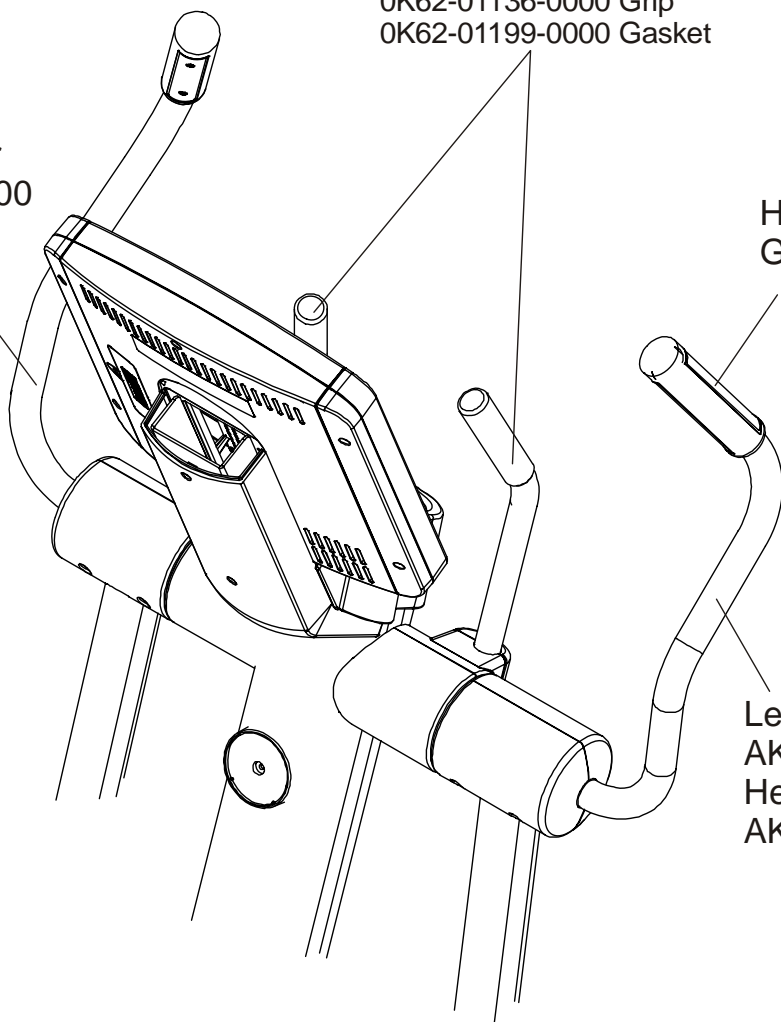

Note: The 95Xe comes with both Telemetry and LifePulse Sensors.

CROSS TRAINER 95Xe
Console Support & Deadshaft Covers

95XE-0XXX-01
S/N XTC100000

Right Bullhorn Assembly

AK62-00053-0000

AK62-00057-0000 Bullhorn

0K62-01136-0000 Grip

0K62-01199-0000 Gasket

Left Bullhorn Assembly

AK62-00054-0000

AK62-00058-0000 Bullhorn

0K62-01136-0000 Grip

0K62-01199-0000 Gasket

Right Handlebar
AK62-00086-0000

HR Sensor Kit
GK20-00002-0005

Left Handlebar
AK62-00087-0000
Heart Rate Cable
AK61-00051-0001

CONSOLE ASSEMBLY	
PART NUMBER	DESCRIPTION
GK62-00002-0047	KIT: SERVICE LCD CONSOLE NTSC; ENG
GK62-00002-0048	KIT: SERVICE LCD CONSOLE NTSC;SPN
GK62-00002-0049	KIT: SERVICE LCD CONSOLE NTSC; JAP
GK62-00002-0050	KIT: SERVICE LCD CONSOLE NTSC; FRN
GK62-00002-0054	KIT: SERVICE LCD CONSOLE PAL; ENG
GK62-00002-0055	KIT: SERVICE LCD CONSOLE PAL; GER
GK62-00002-0056	KIT: SERVICE LCD CONSOLE PAL; SPN
GK62-00002-0057	KIT: SERVICE LCD CONSOLE PAL; FRN
GK62-00002-0058	KIT: SERVICE LCD CONSOLE PAL; ITL
GK62-00002-0059	KIT: SERVICE LCD CONSOLE PAL; DUT
GK62-00002-0060	KIT: SERVICE LCD CONSOLE PAL; POR