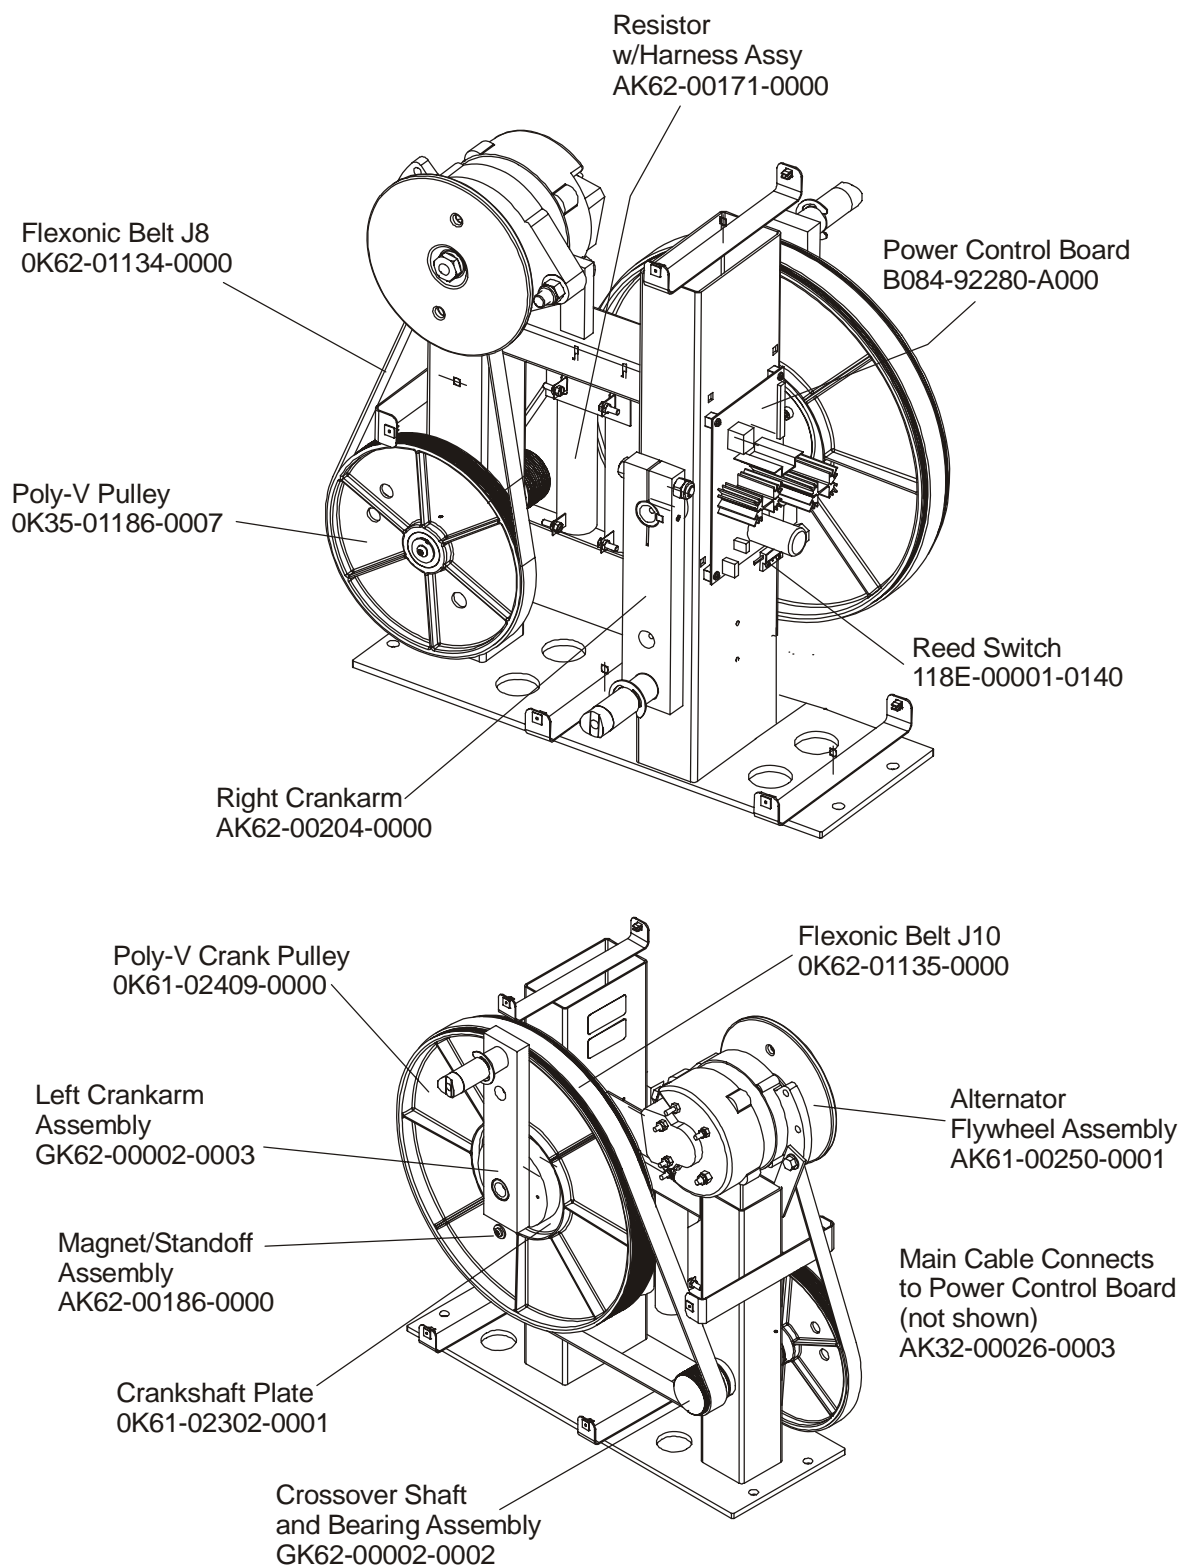

CROSS TRAINER 95Xe

Drive Module Components & Cable

95XE-0XXX-01
S/N XTC100000