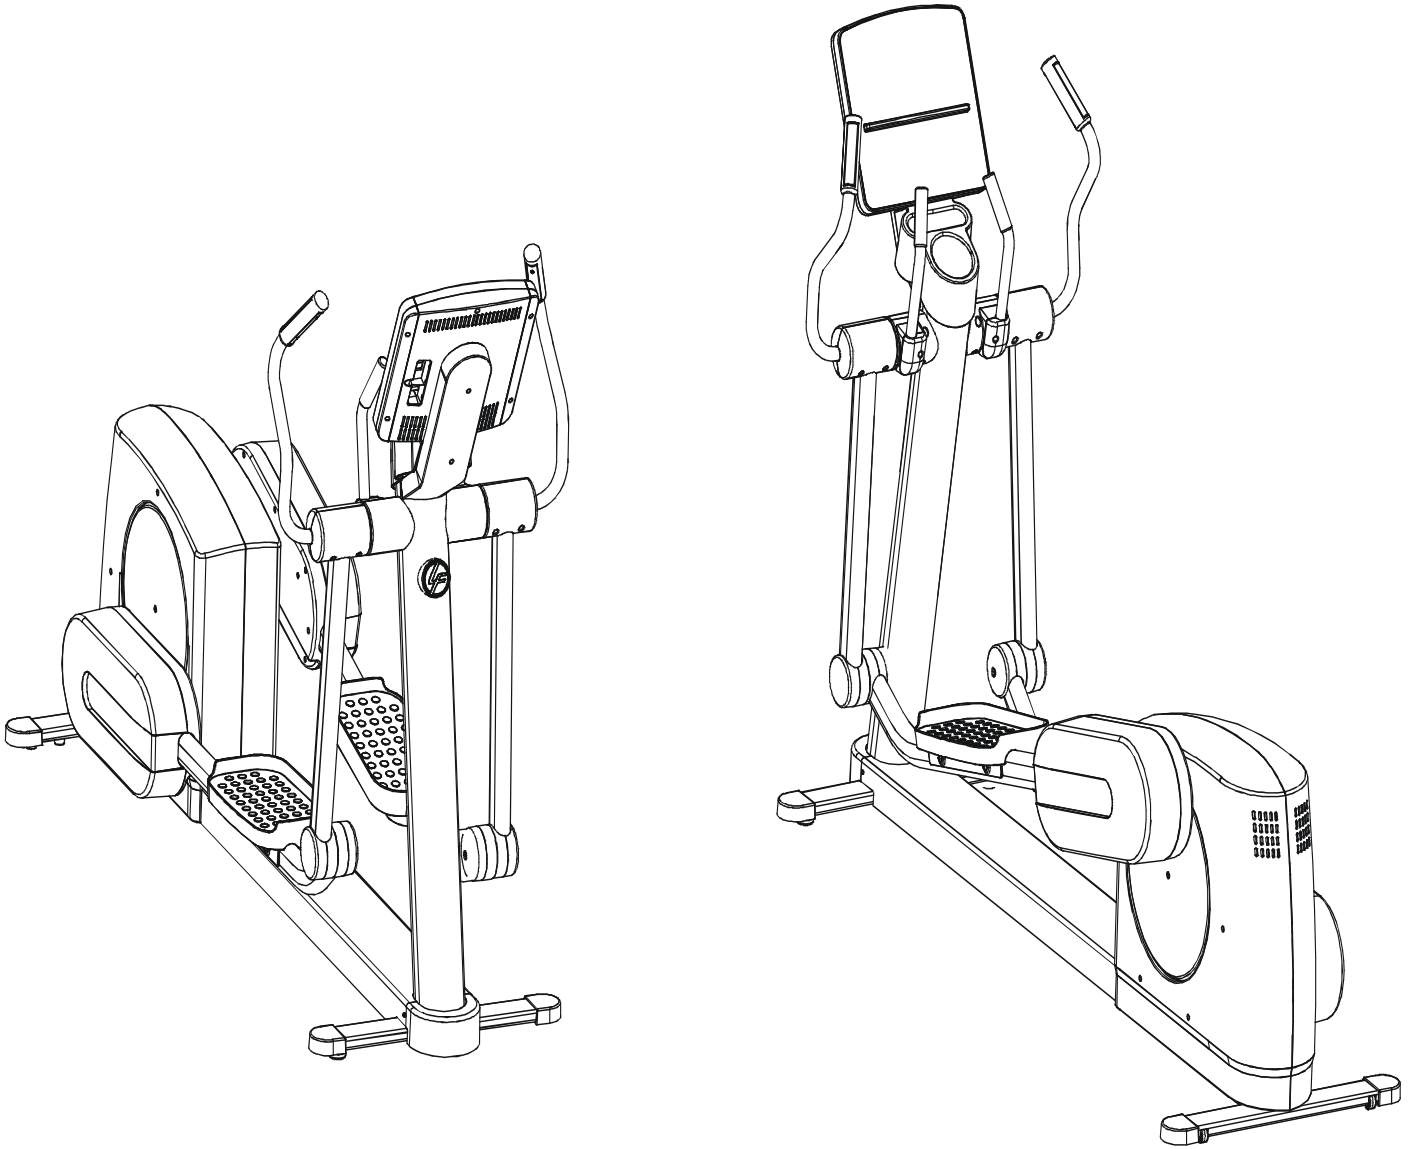

LifeFitness

Cross-trainer 95Xe

Customer Support Services
PARTS MANUAL revised 30 Jul 2008

CROSS TRAINER 95Xe**95XE-0XXX-01****REFERENCES****S/N XTC100000**

OPERATION MANUAL	M051-00K62-A044
SERVICE MANUAL	M051-00K62-A060
HARDWARE BAG	AK62-00152-0001
ACCESS PANEL ASSEMBLY	AK62-00172-0000
COAX CABLE	AK32-00020-0000
DC POWER CABLE, 80 IN.	AK32-00075-0004
LINE CORD: DOM 10A 125V	0017-00003-0704
LINE CORD: CON 10A 250V	0017-00003-0691
LINE CORD: 10A UK	0017-00003-0889
LINE CORD: AUSTRALIA	0017-00003-0918
POWER SUPPLY w/CORD, 12v	118E-00001-0161

	Page
CONSOLE SUPPORT & DEADSHAFT COVERS	4
HANDLEBARS AND BULLHORNS	5
CONSOLE AND RELATED COMPONENTS.....	6
CONSOLE ASSEMBLY	7
UPPER FRAME HARDWARE	8
ROCKER ARMS AND PEDAL LEVERS	9
CRANK COVER AND LOWER CAPS	10
LOWER FRAME SHROUDS AND HARDWARE.....	11
PEDAL LEVER COMPONENTS	12
DRIVE MODULE COMPONENTS AND MAIN CABLE	13
DRIVE MODULE HARDWARE	14
BLOCK DIAGRAM.....	15

Note: The 95Xe comes with both Telemetry and LifePulse Sensors.

CROSS TRAINER 95Xe
Console Support & Deadshaft Covers

95XE-0XXX-01
S/N XTC100000

Right Bullhorn Assembly

AK62-00053-0000

AK62-00057-0000 Bullhorn