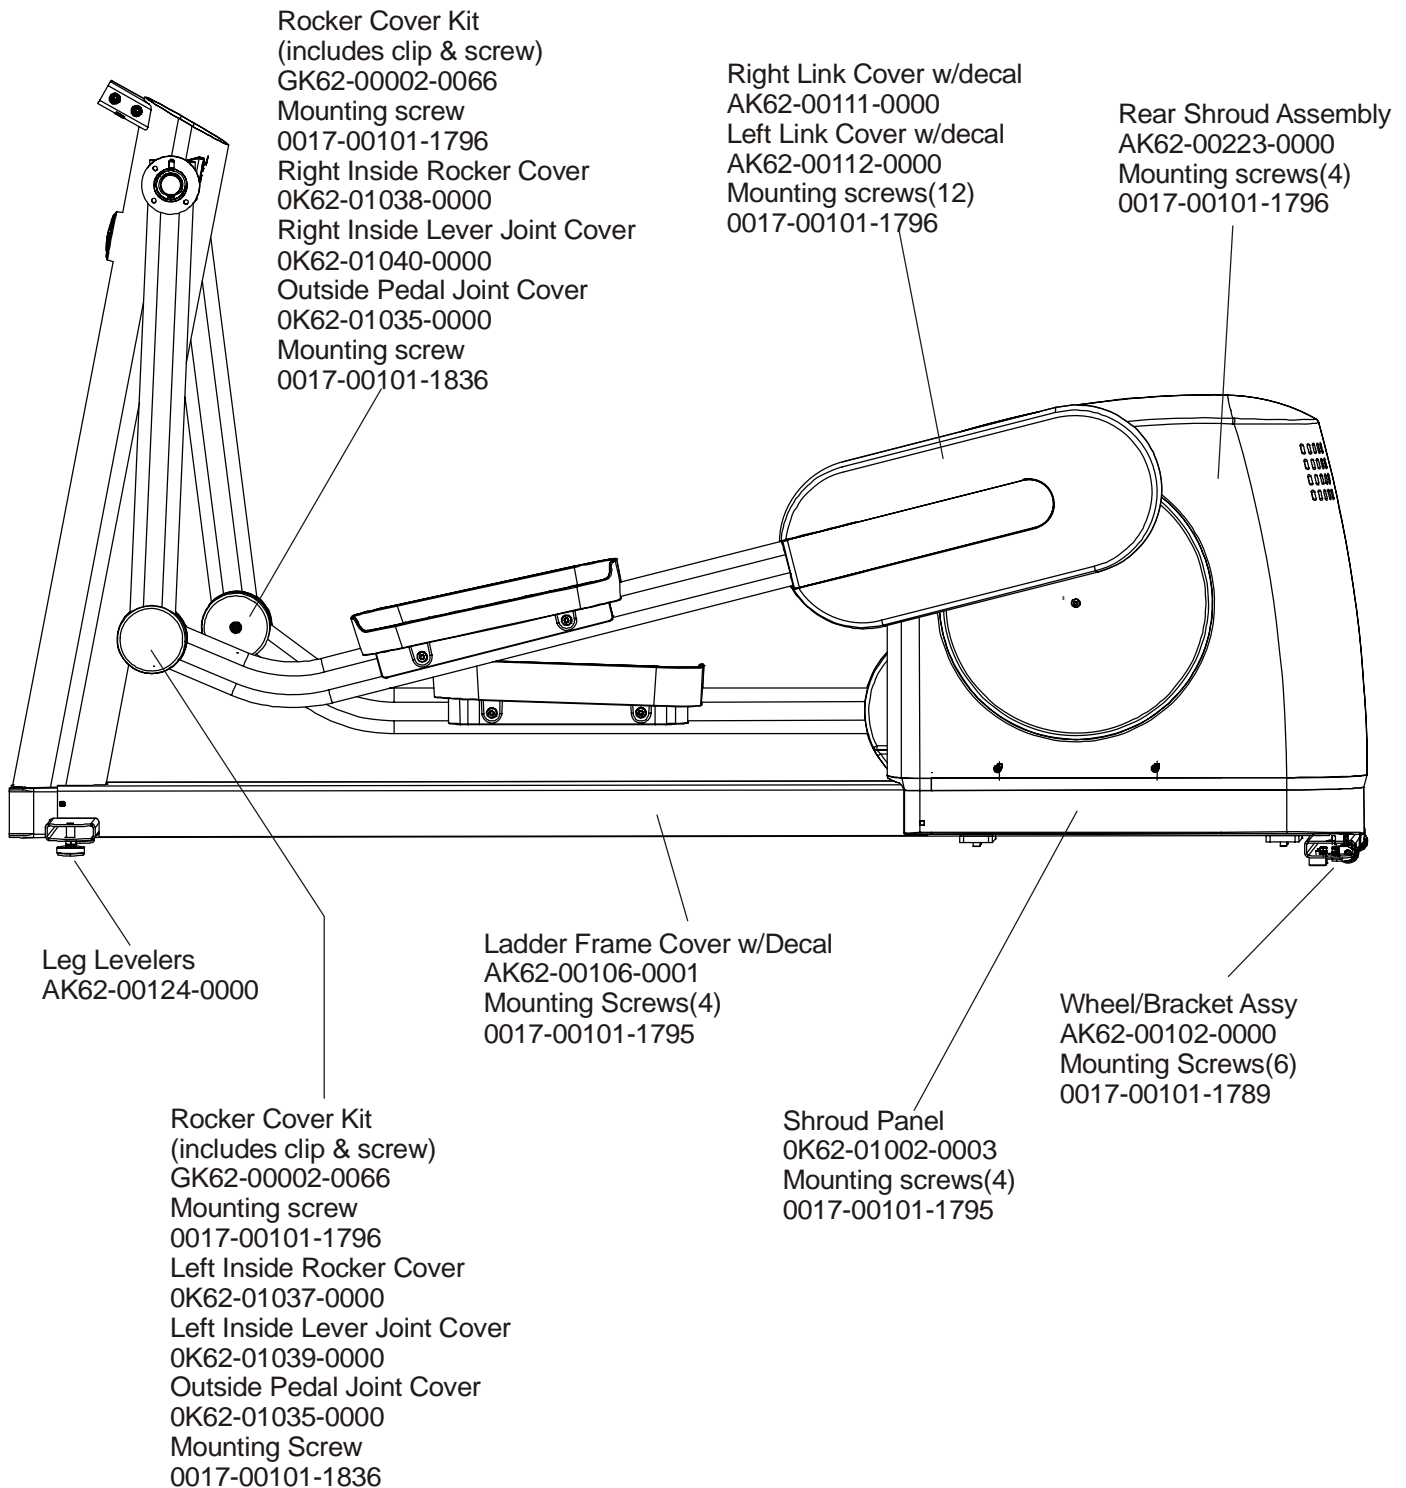

CROSS TRAINER 95Xe
Lower Frame Shrouds & Hardware

95XE-0XXX-01
S/N XTC100001