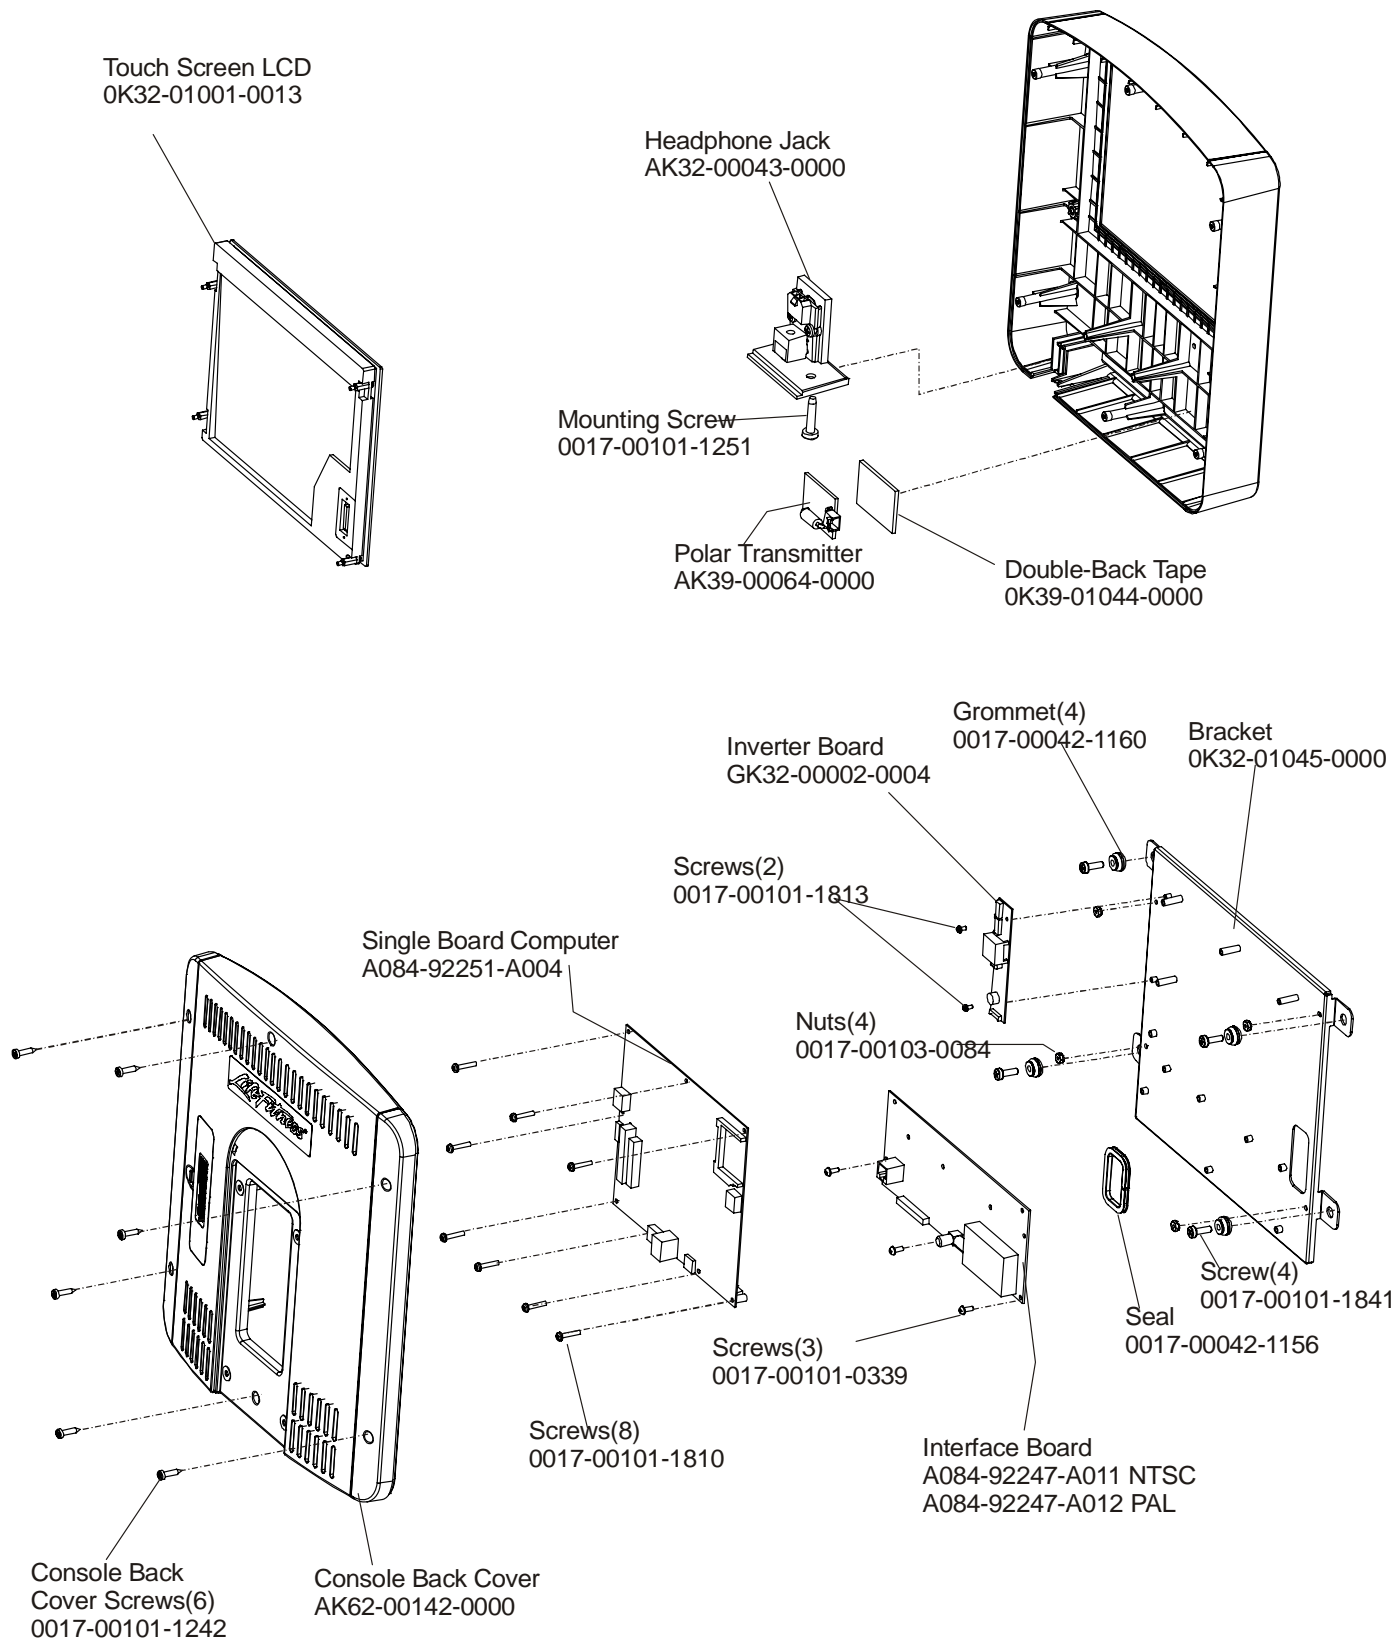

CROSS TRAINER 95Xe

Console Assembly

95XE-0XXX-01
S/N XTC100000