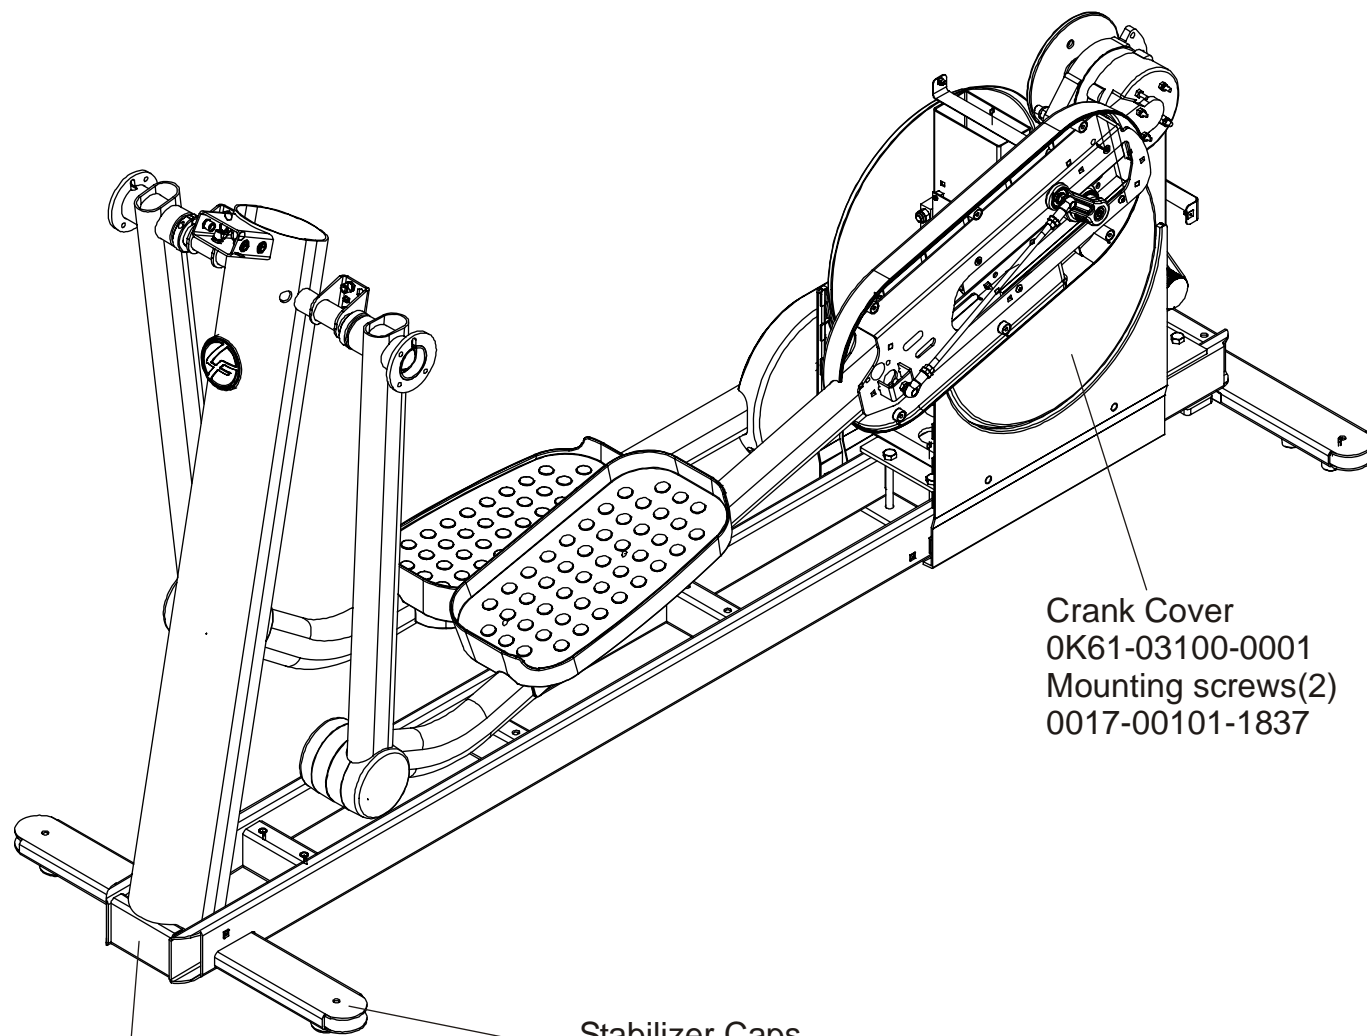

CROSS TRAINER 95Xe
Crank Cover and Lower Caps

95XE-0XXX-01
S/N XTC100000

Crank Cover
OK61-03100-0001
Mounting screws(2)
0017-00101-1837

Front frame Cap
OK62-01004-0000
Mounting Screws
0017-00101-1795(2)

Stabilizer Caps
OK62-01003-0000(4)