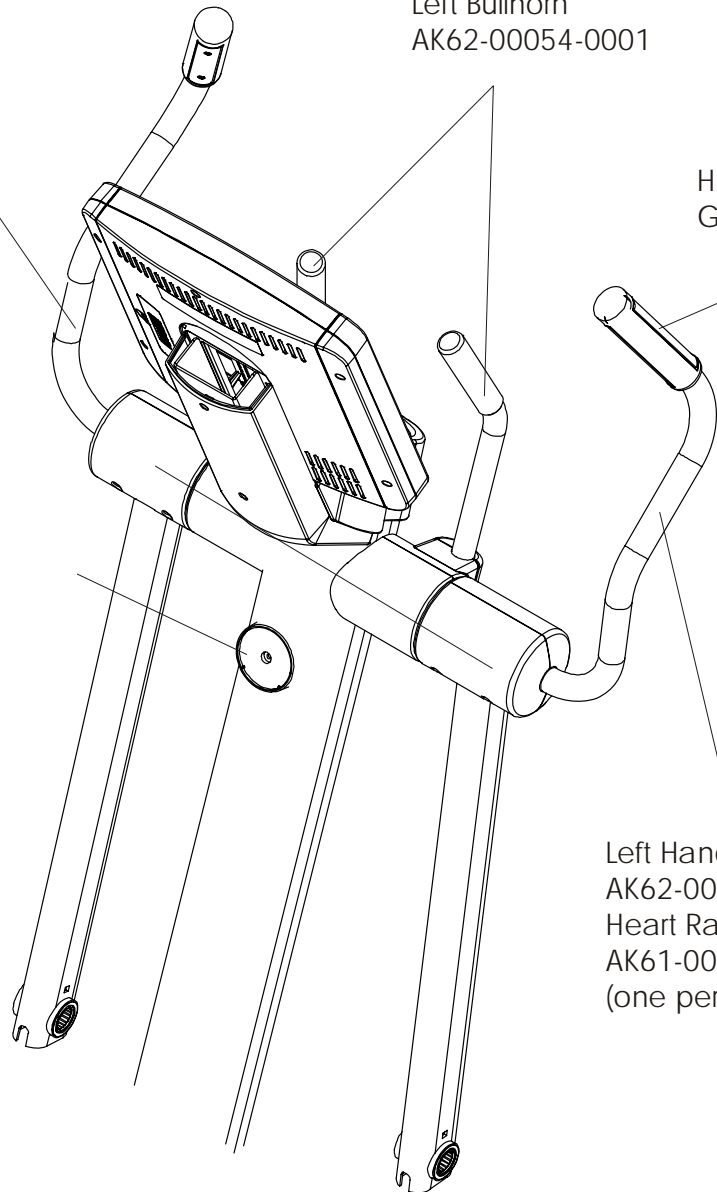

*Right Bullhorn
AK62-00053-0001
Left Bullhorn
AK62-00054-0001

HR Sensor Kit
GK20-00002-0005

Medallion Bug
AK58-00245-0000
Bug Adaptor
OK62-01034-0000

Left Handlebar
AK62-00087-0000
Heart Rate Cable
AK61-00051-0001
(one per handlebar)

*Right Bullhorn Assembly consists of: AK62-00057-0001 Bullhorn,
OK62-01136-0000 Grip and OK62-01199-0000 Gasket
Left Bullhorn Assembly consists of: AK62-00058-0001 Bullhorn,
OK62-01136-0000 Grip and OK62-01199-0000 Gasket