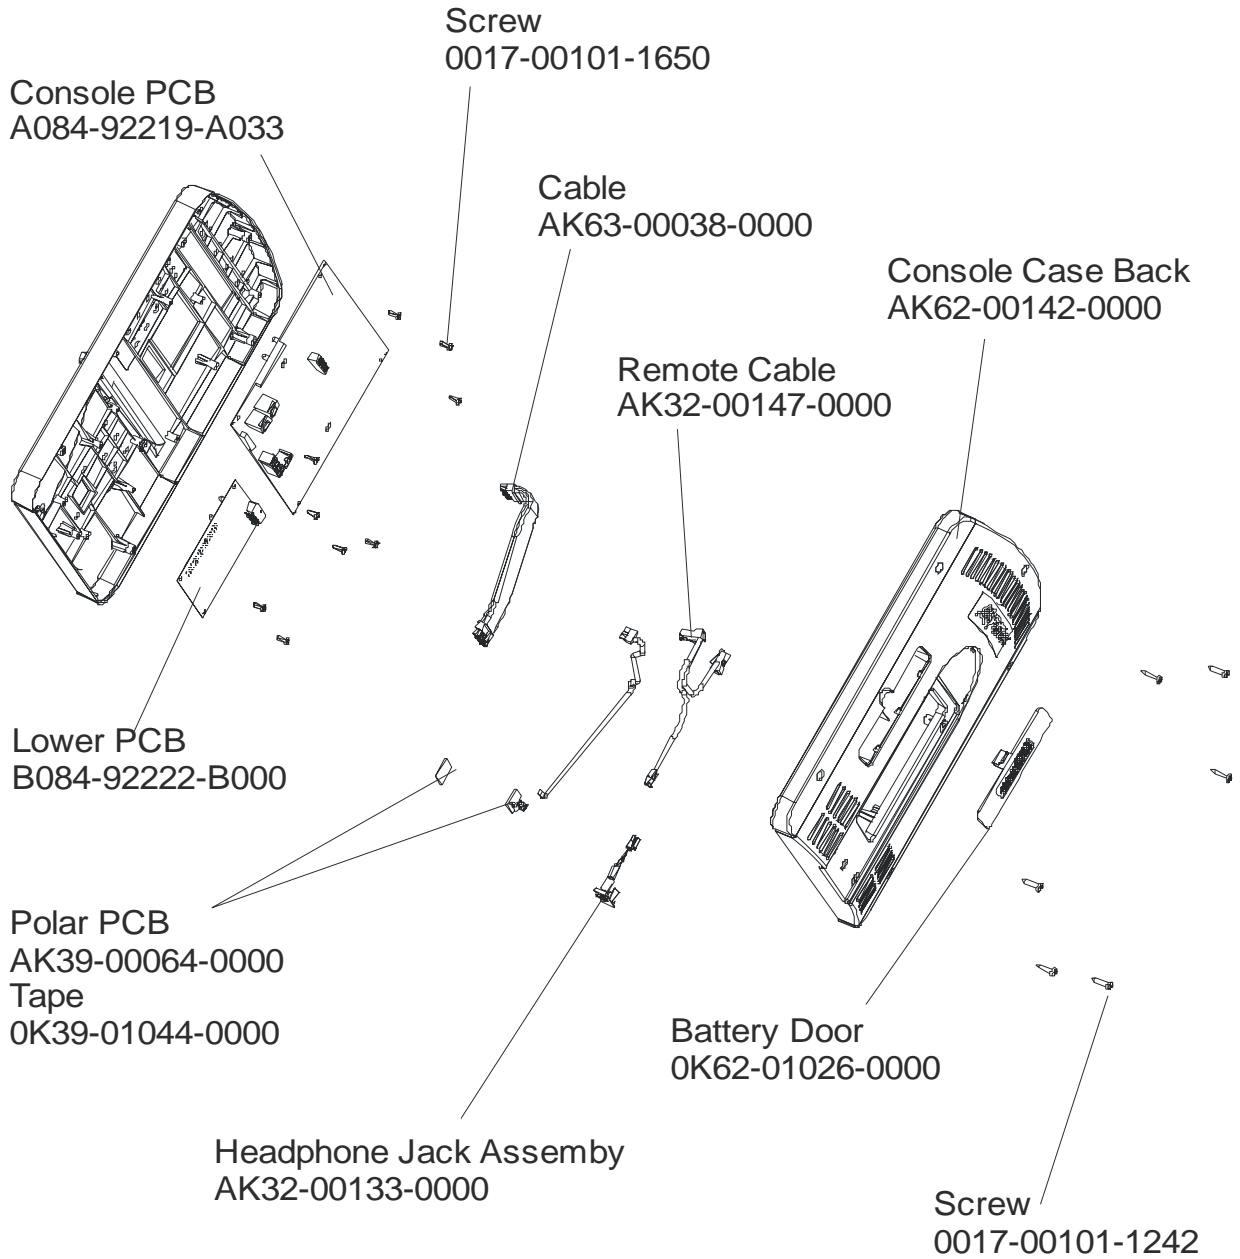

ARCTIC SILVER 95XEZ
Console and Related Components

95XEZ-0XXX-01
S/N WZX100000 and up

AK62-00315-0001	CONS-ASSY: 95XEZ; ENG
AK62-00315-0003	CONS-ASSY: 95XEZ; GER
AK62-00315-0004	CONS-ASSY: 95XEZ; SPN
AK62-00315-0006	CONS-ASSY: 95XEZ; JAP
AK62-00315-0007	CONS-ASSY: 95XEZ; FRN
AK62-00315-0008	CONS-ASSY: 95XEZ; ITL
AK62-00315-0009	CONS-ASSY: 95XEZ; DUT
AK62-00315-0010	CONS-ASSY: 95XEZ; POR
AK62-00315-0014	CONS-ASSY: 95XEZ; TUR