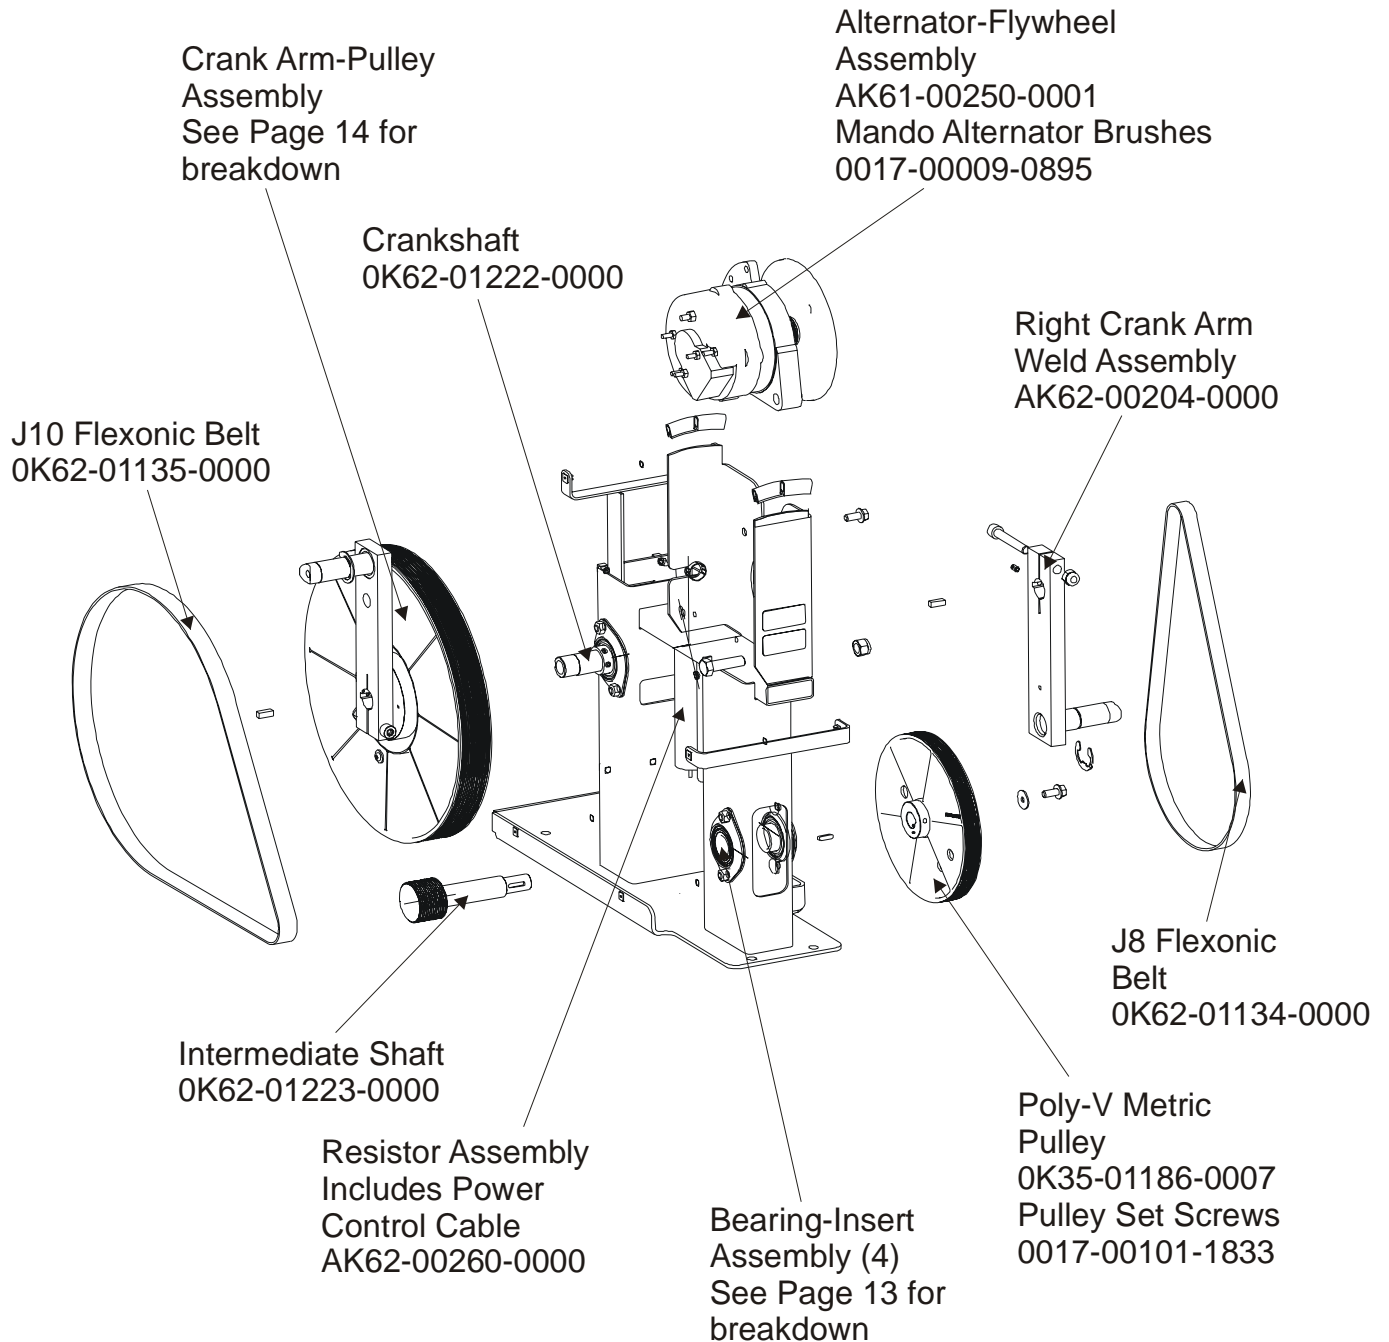

Service Kit- GK62-00002-0045

Includes:

- 1 - intermediate shaft
- 2 - bearings
- 2- sets of bearing flanges
- 4- nuts and washers

Bearing Flanges (2)
0K62-01220-0000

1" Bearing
0K62-01221-0000

ARCTIC SILVER 95XEZ
Drive Module Hardware