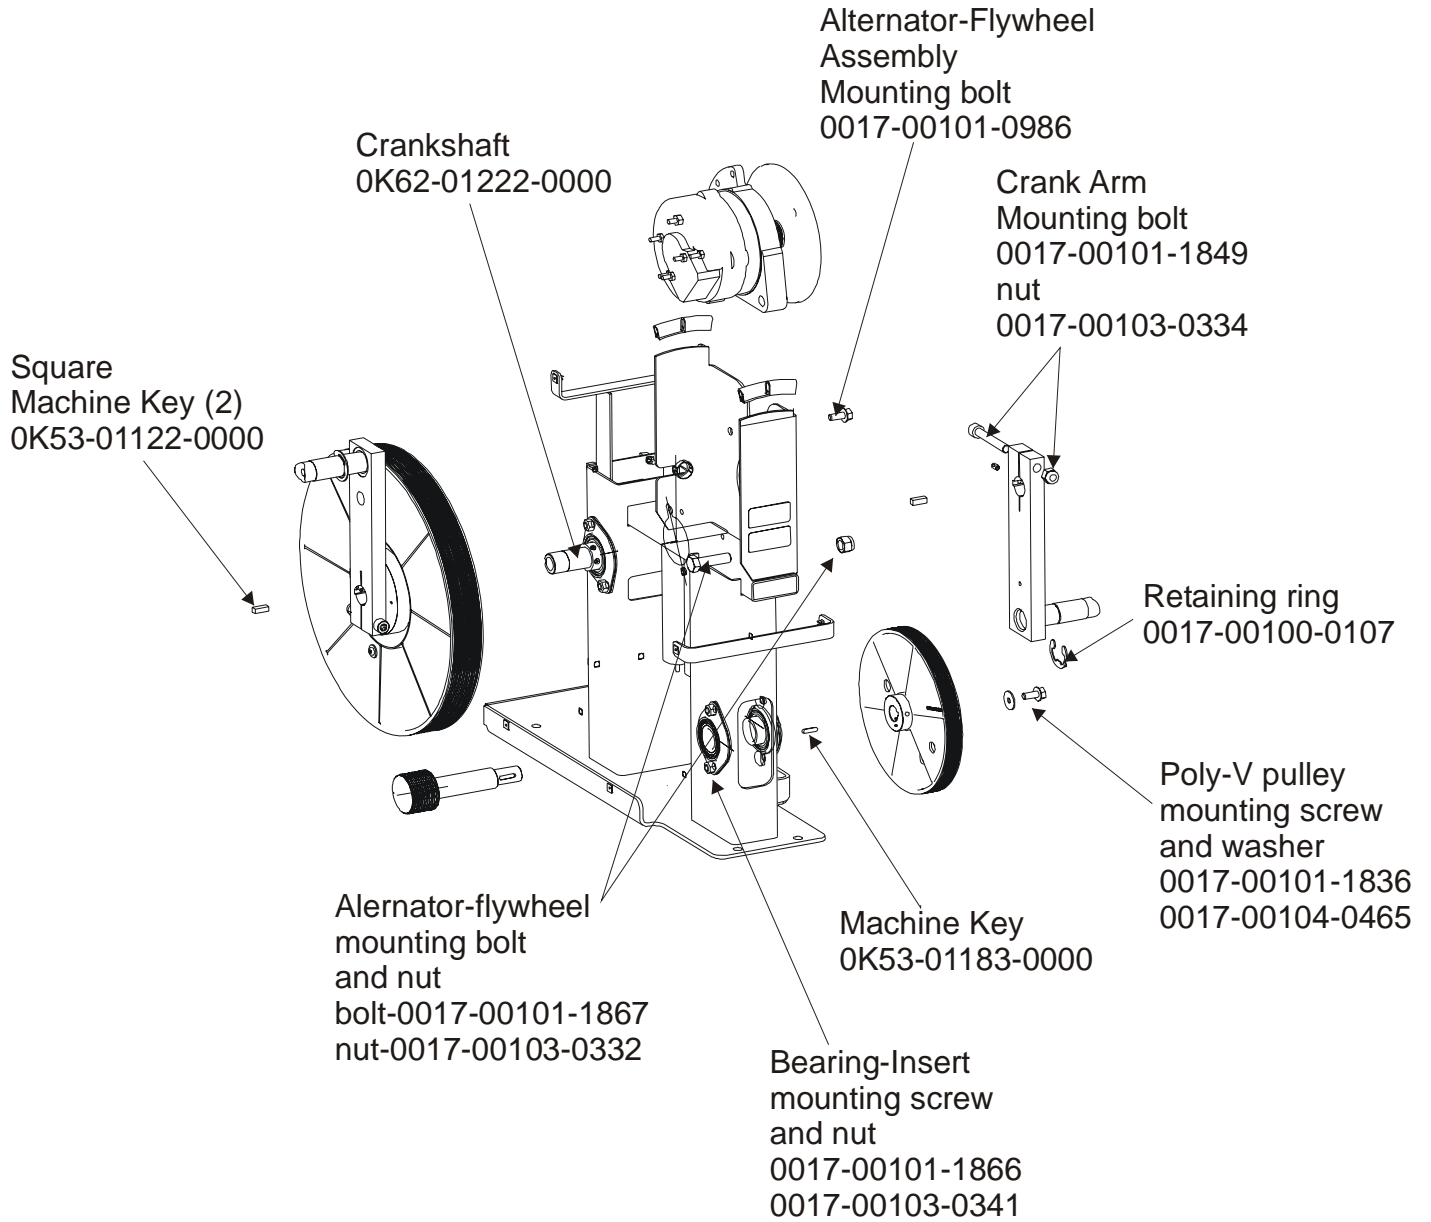

ARCTIC SILVER 95XEZ
Drive Module Hardware

95XEZ-0XXX-01
S/N WZX100000 and up