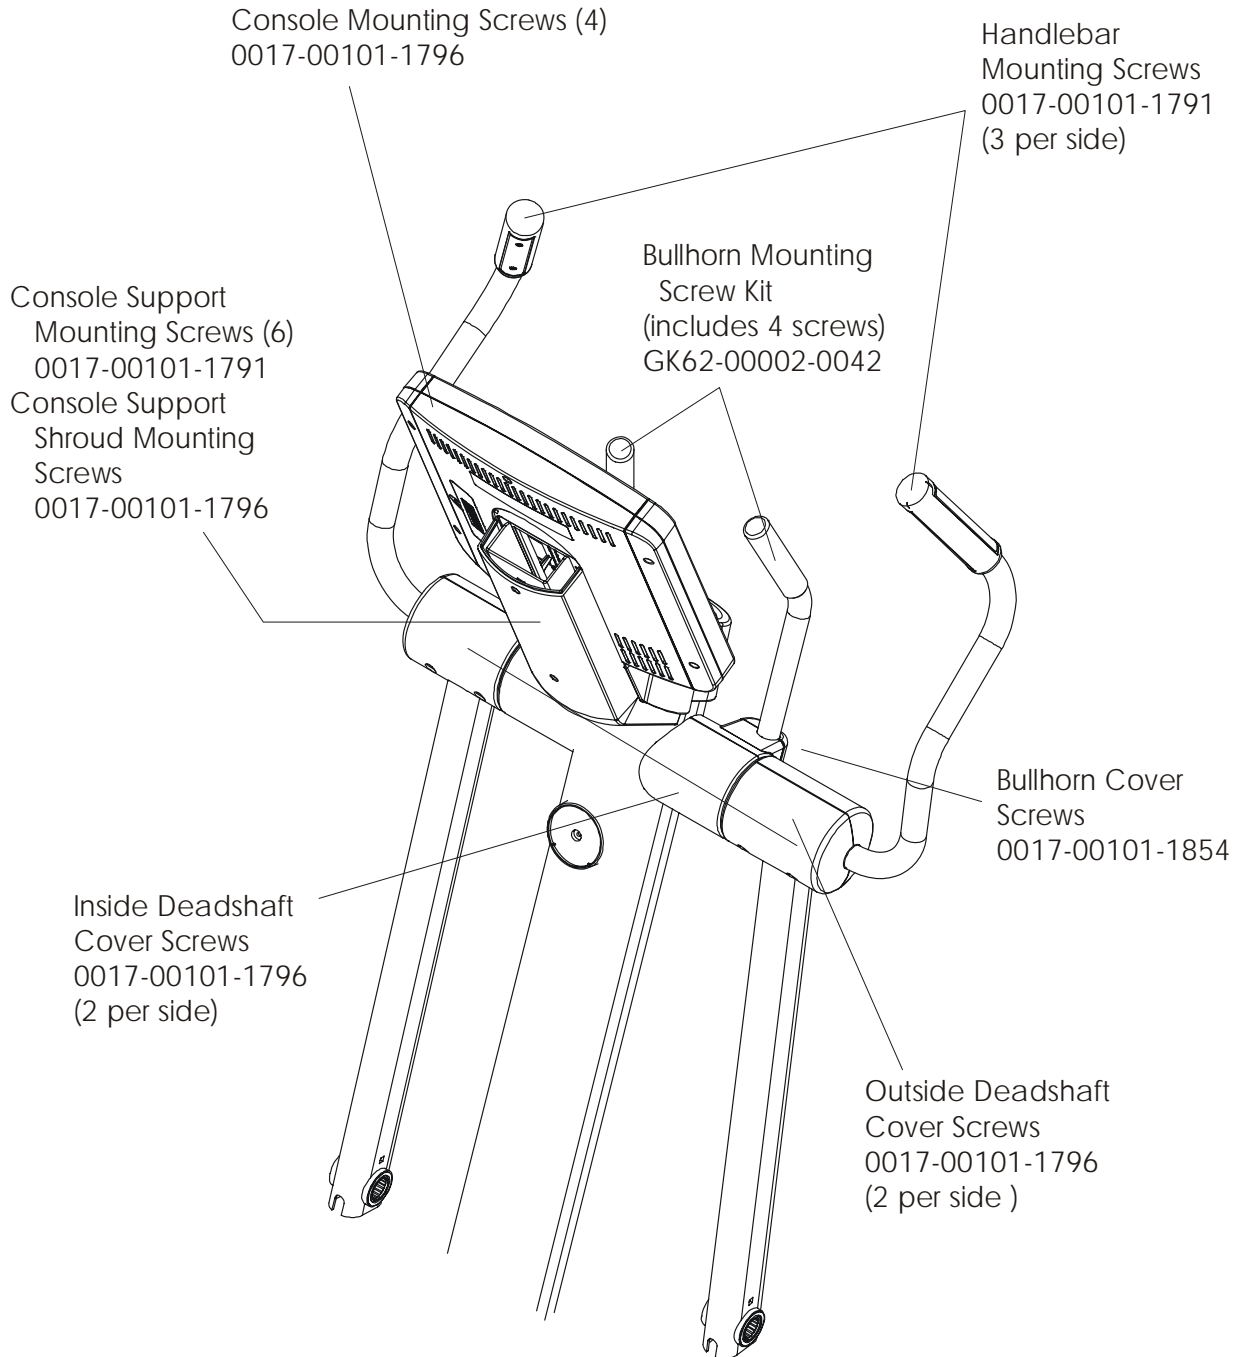

ARCTIC SILVER 95XEZ

Upper Frame Hardware

95XEZ-0XXX-01

S/N WZX100000 and up

Items Not Shown:

Accessory Tray, OK62-01022-0000

Mounting Screws (2), 0017-00101-1846