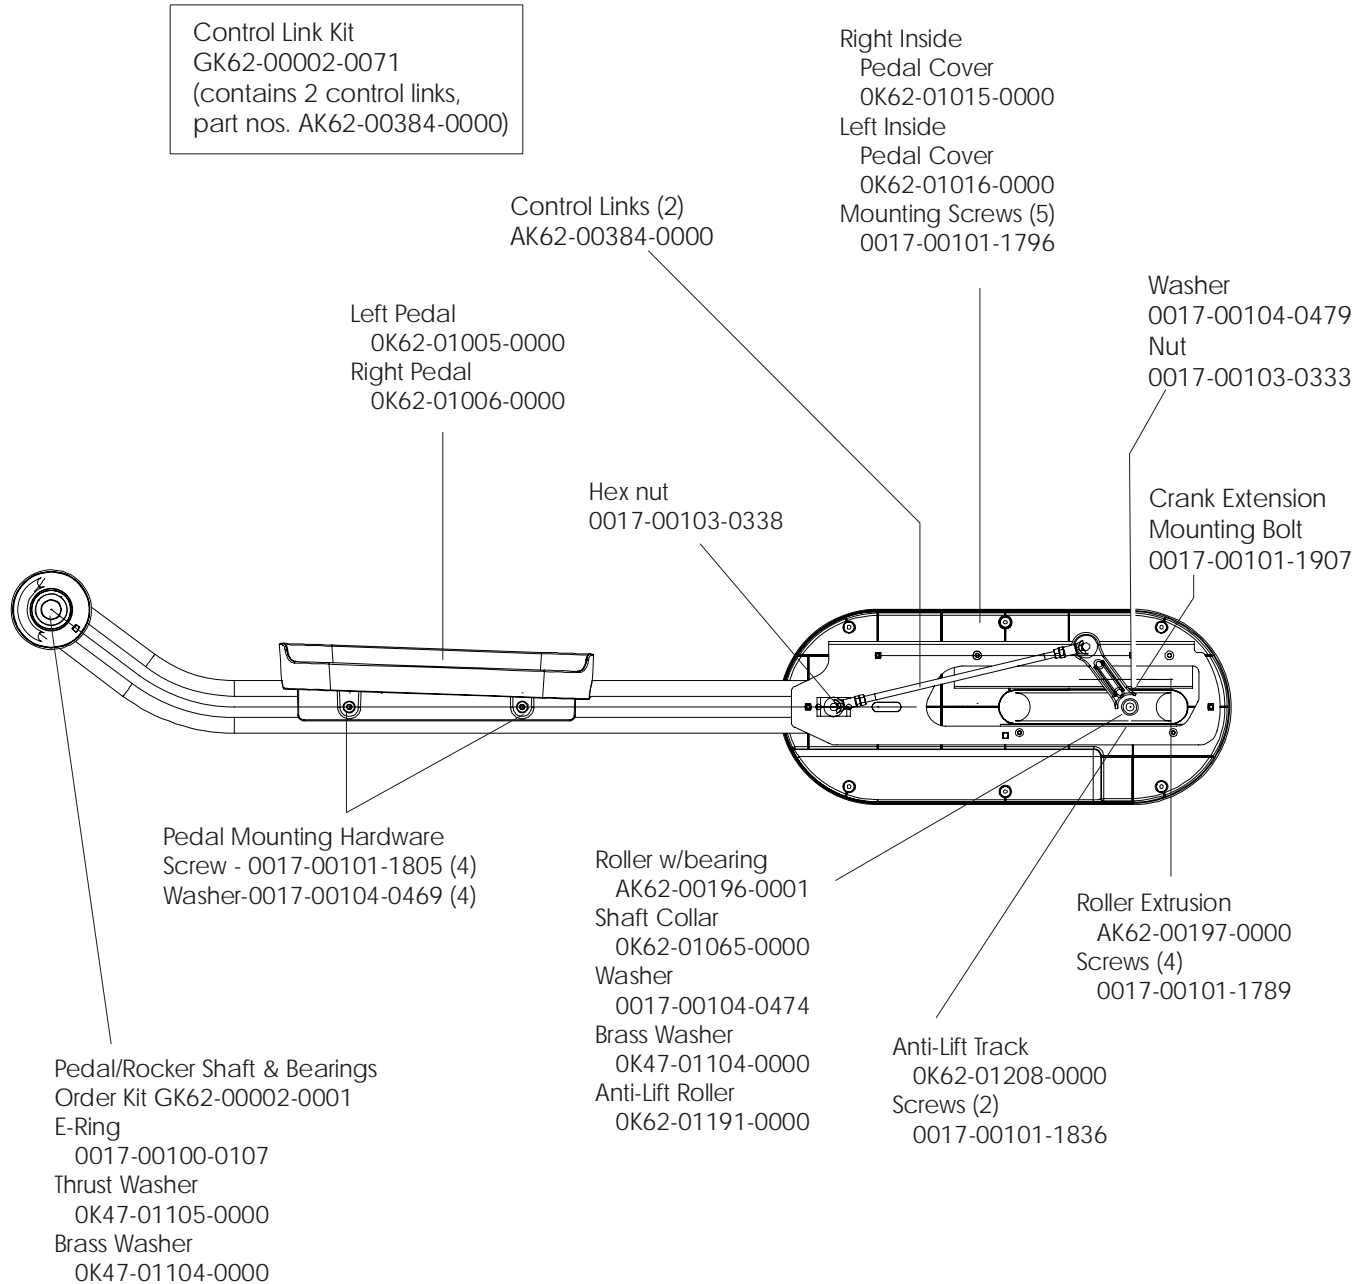

95XEZ-0XXX-01
S/N WZX10000 and up

ARCTIC SILVER 95XEZ
Lower Frame Shrouds and Hardware

95XEZ-0XXX-01
S/N WZX100000 and up

ARCTIC SILVER 95XEZ

Pedal Lever Assembly Components

95XEZ-0XXX-01
S/N WZX100000 and up