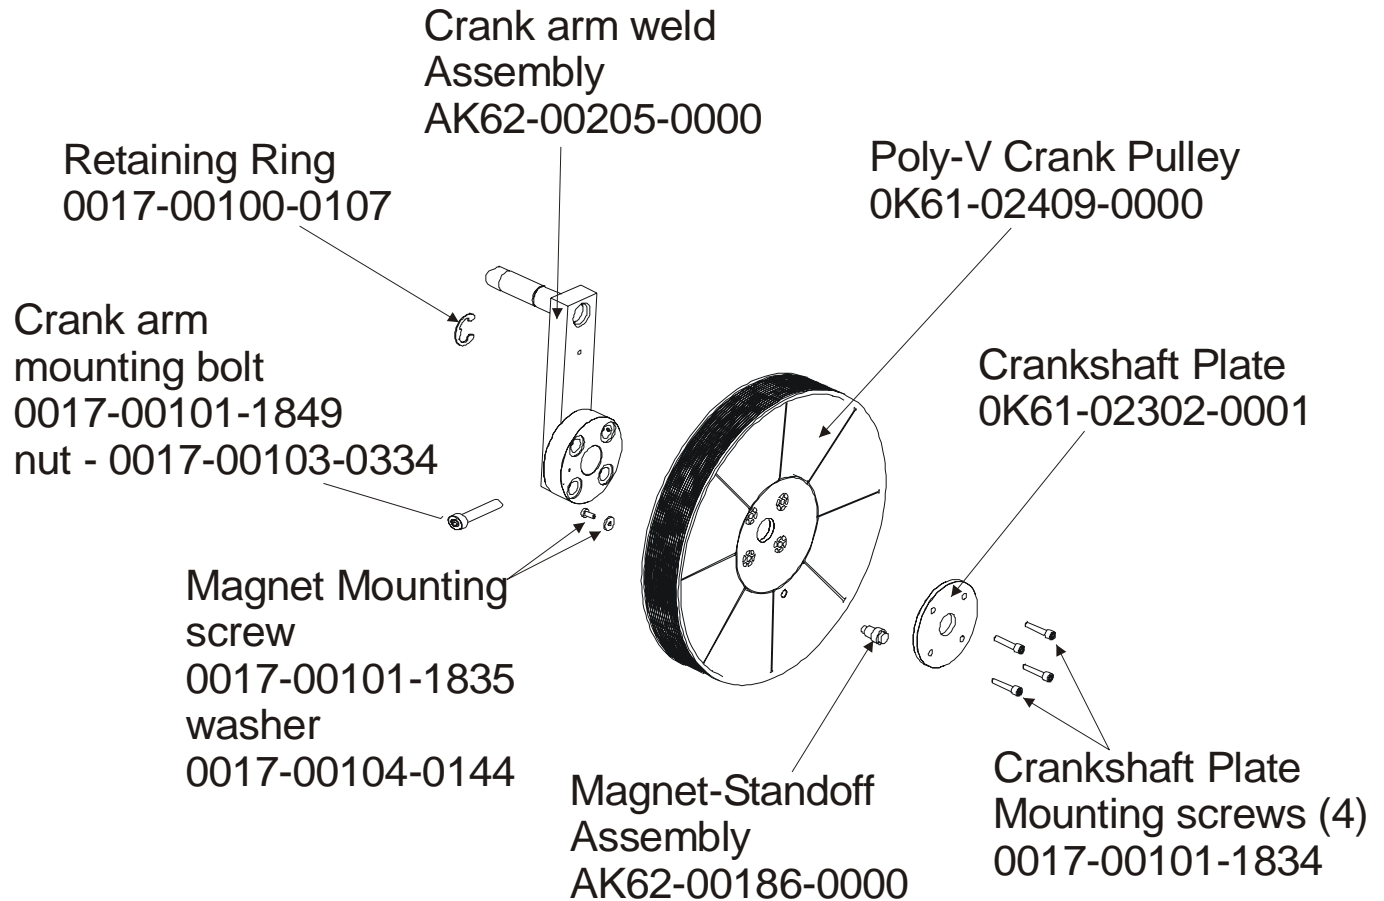

Service Kit- GK62-00002-0045

Includes:

- 1 - intermediate shaft
- 2 - bearings
- 2- sets of bearing flanges
- 4- nuts and washers

Bearing Flanges (2)
0K62-01220-0000

1" Bearing
0K62-01221-0000

ARCTIC SILVER 95XEZ
Drive Module Hardware