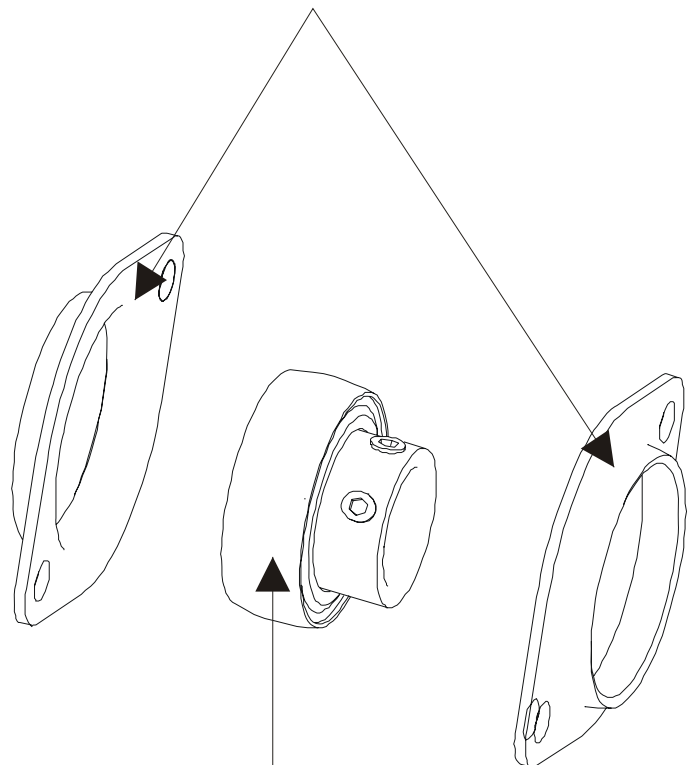

Service Kit- GK62-00002-0044

Includes:

- 1- crankshaft
- 2- bearings
- 2- sets of bearing flanges
- 4- nuts and washers

Service Kit- GK62-00002-0045

Includes:

- 1 - intermediate shaft
- 2 - bearings
- 2- sets of bearing flanges
- 4- nuts and washers

Bearing Flanges (2)
0K62-01220-0000

1" Bearing
0K62-01221-0000