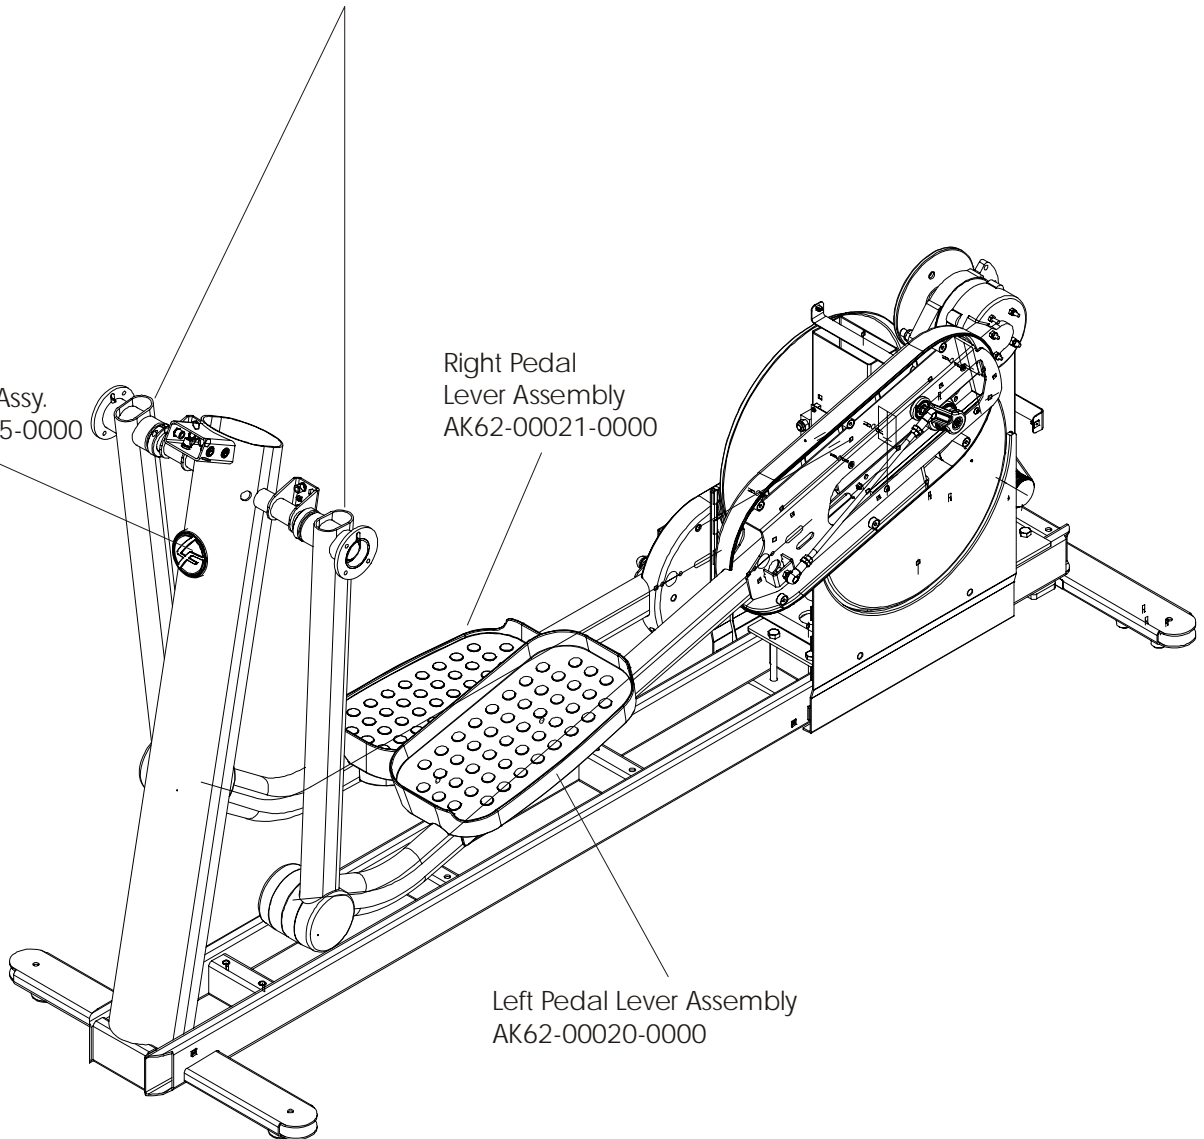

ARCTIC SILVER 95XEZ

Rocker Arms and Pedal Levers

95XEZ-0XXX-01
S/N WZX100000 and up

Rocker Arms Kit
GK62-00002-0070
contents:

Rocker Arms (2)
Hardened Spacers (2)
Oilite Washers (2)
Retaining Rings (2)
Loctite 620
Alcohol pad

Rocker Arms
AK62-00002-0070
Shaft Collar w/Screws
OK61-01259-0000

LF Bug
Medallion Assy.
AK58-00245-0000

Right Pedal
Lever Assembly
AK62-00021-0000

Left Pedal Lever Assembly
AK62-00020-0000