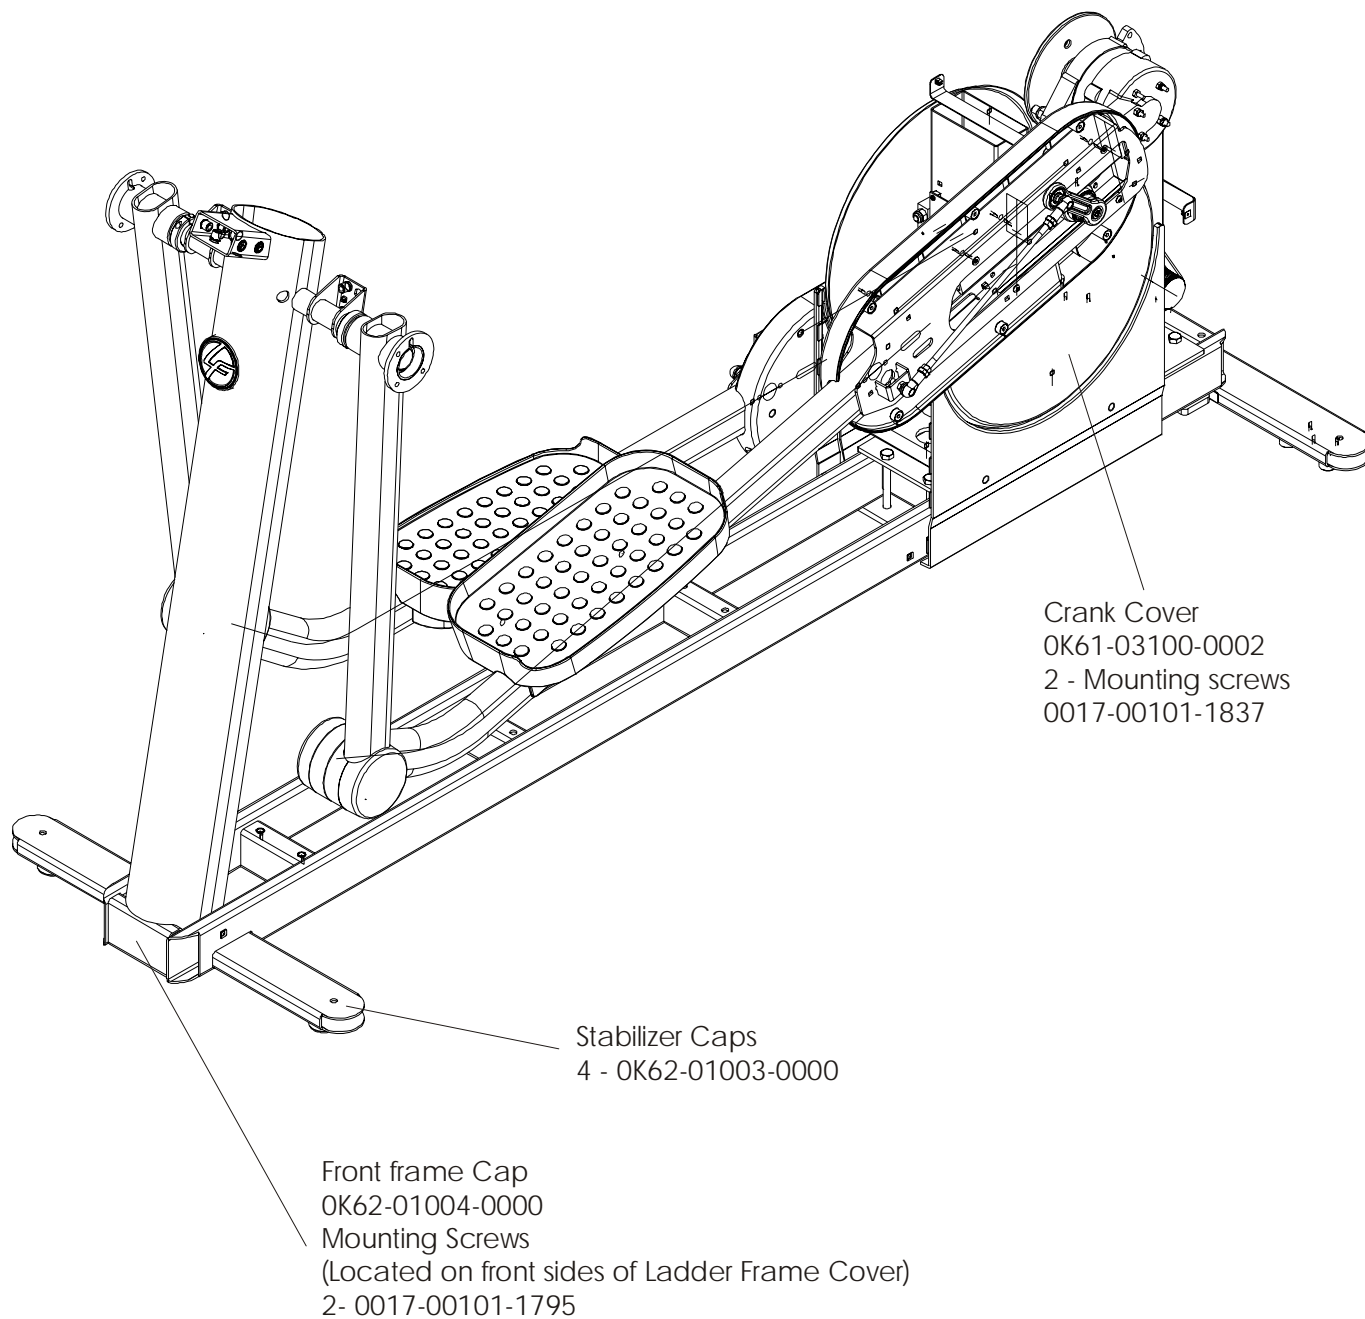

ARCTIC SILVER 95XEZ
Crank Cover and Lower Caps

95XEZ-0XXX-01
S/N WZX10000 and up