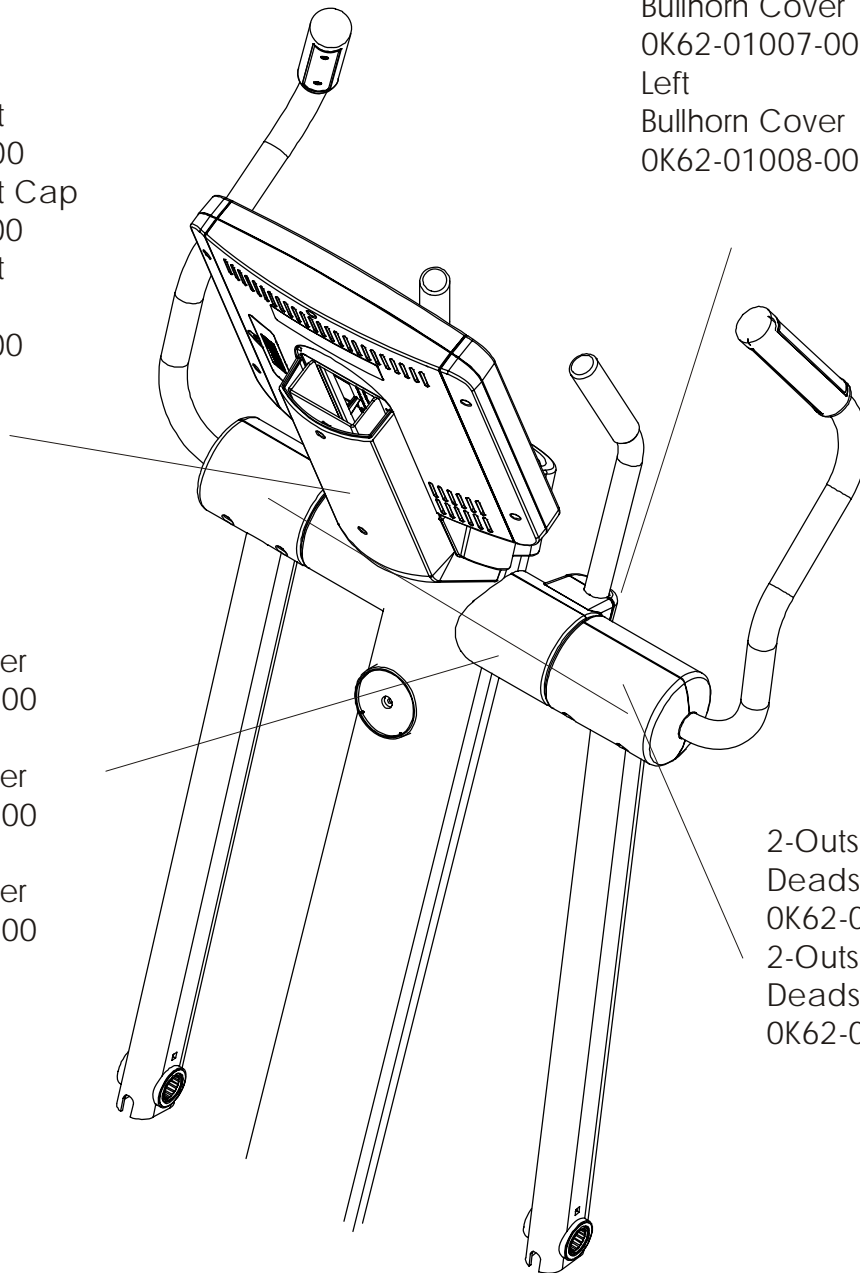

ARCTIC SILVER 95XEZ
Console Support & Deadshaft Covers

95XEZ-0XXX-01
S/N WZX100000 and up

Console Support
AK62-00123-0000
Console Support Cap
OK62-01030-0000
Console Support
Shroud
OK62-01023-0000

Right
Bullhorn Cover
OK62-01007-0001
Left
Bullhorn Cover
OK62-01008-0001

Right Inside
Deadshaft Cover
OK62-01010-0000
Left Inside
Deadshaft Cover
OK62-01011-0000
2-Front Inside
Deadshaft Cover
OK62-01009-0000

2-Outside Front
Deadshaft Cover
OK62-01013-0000
2-Outside Rear
Deadshaft Cover
OK62-01012-0000