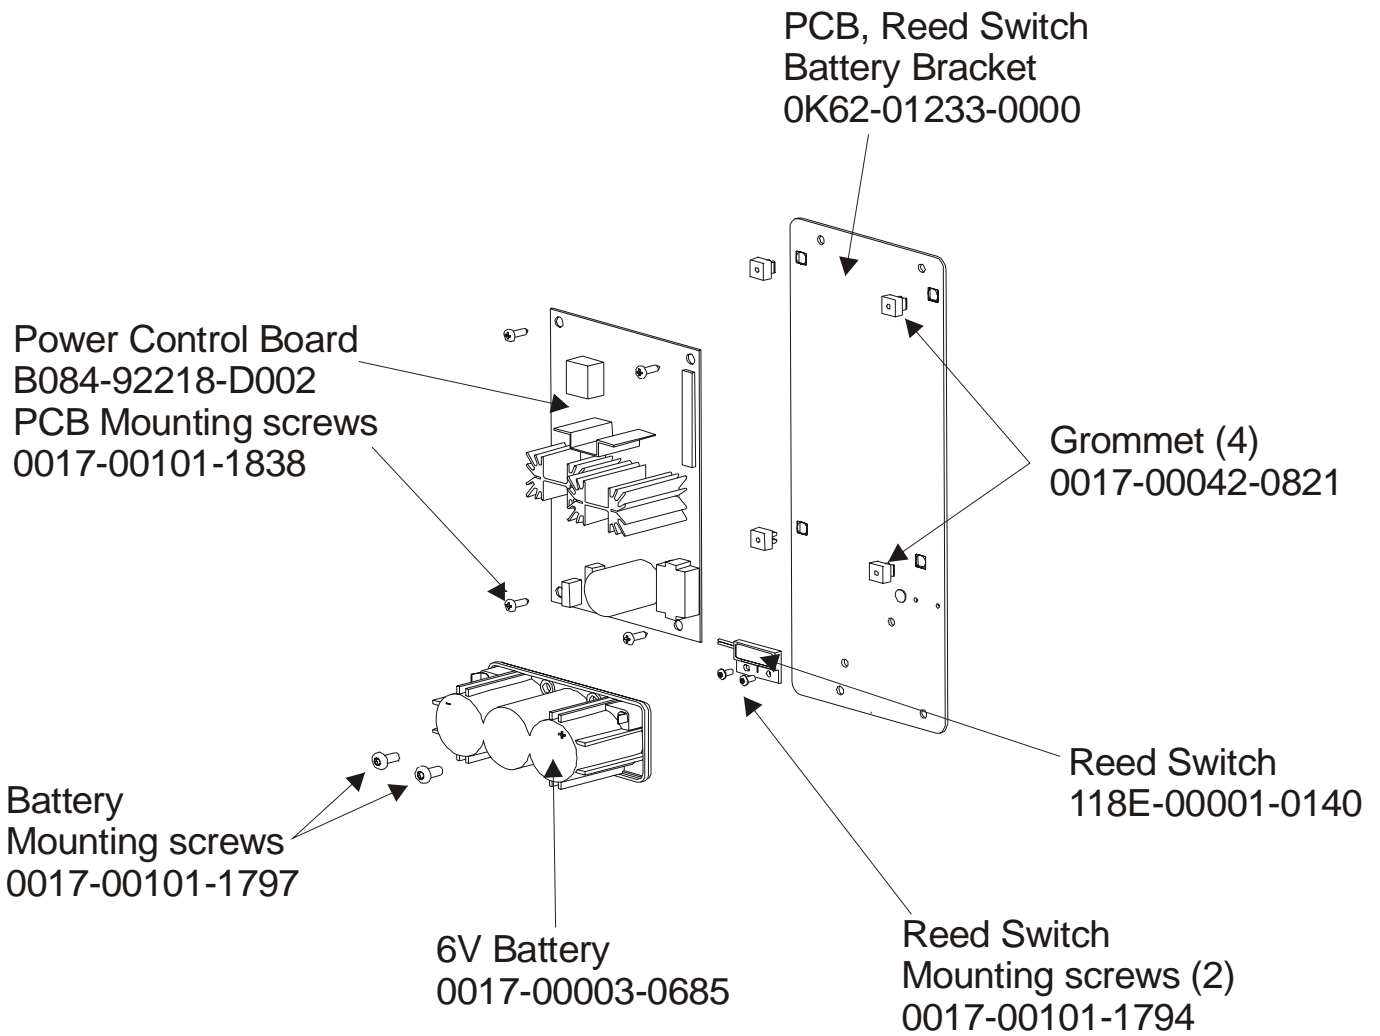

ARCTIC SILVER 95XEZ
PCB, Battery, Reed Switch & Bracket

95XEZ-0XXX-01
S/N WZX100000 and up