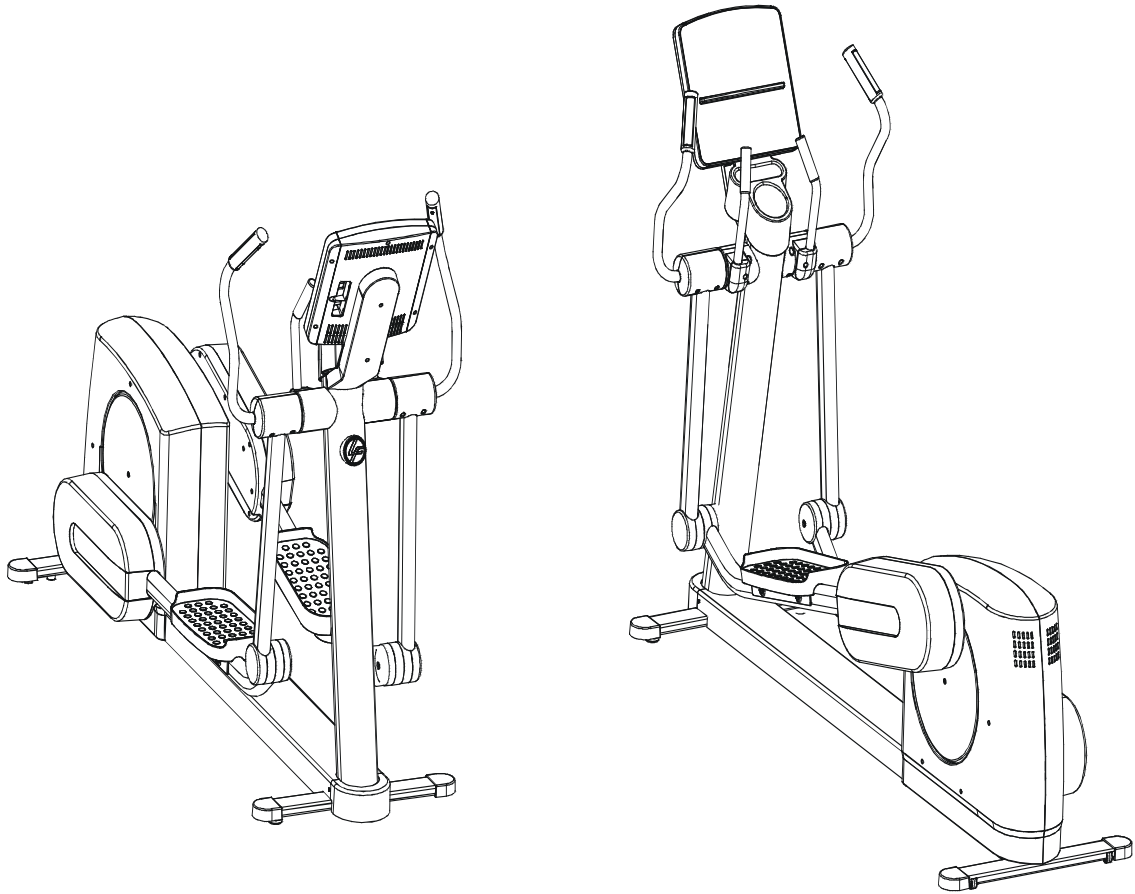

LifeFitness

ARCTIC SILVER CROSS TRAINER 95XEZ-0XXX-01

Customer Support Services PARTS MANUAL rev 31 Jul 2008, A.D.

ARCTIC SILVER 95XEZ
REFERENCES

95XEZ-0XXX-01
S/N WZX100000 and up

OPERATION MANUAL	M051-00K62-A072
TOUCH UP PAINT: SPRAY CAN .5 OZ BOTTLE W/APPLICATOR .33 OZ PEN	0017-00008-0204 0017-00008-0205 0017-00008-0206
SERVICE MANUAL	M051-00K62-A060
PLUG IN OPTION 120/60	GK62-00002-0018
PLUG IN OPTION 240/50 UK	GK62-00002-0019
PLUG IN OPTION 240v AUS	GK62-00002-0020
PLUG IN OPTION 230/50 CONT	GK62-00002-0021
POWER CABLE W/BRACKET ASSY. ASSEMBLY CONSISTS OF: 1) COAX CABLE 2) POWER EZTENSION CABLE 3) ACCESS PANEL BRACKET 4) F TYPE CONNECTOR 5) PLASTIC GROMMET (QTY. 2)	AK62-00210-0000 AK32-00020-0002 AK32-00078-0001 OK62-01179-0001 0017-00021-2846 0017-00042-0754
CRANKSHAFT W/BEARINGS KIT	GK62-00002-0028
HARDWARE BAG	AK62-00152-0001

	Page
Console Support and Deadshaft Covers	4
Handlebars and Bullhorns	5
Console and Related Components	6
Entertainment TV Console.....	7
Connector Bracket	8
Entertainment Mounting Bracket	9
Upper Frame Hardware	10
Rocker Arms and Pedal Levers	11
Crank Cover and Lower Caps	12
Lower Frame Shrouds and Hardware.....	13
Pedal Lever Assembly Components.....	14
PCB, Battery, Reed Switch & Bracket	15
Bearing-Insert Assembly – AK62-00299-0000.....	16
Crank Arm Pulley Assembly	17
Drive Module	18
Drive Module Hardware	19
Cables	20

Note: The 95Xi comes with both Telemetry and LifePulse sensors.

ARCTIC SILVER 95XEZ
Console Support & Deadshaft Covers

95XEZ-0XXX-01
S/N WZX100000 and up

Console Support
AK62-00123-0000
Console Support Cap
OK62-01030-0000
Console Support
Shroud
OK62-01023-0000