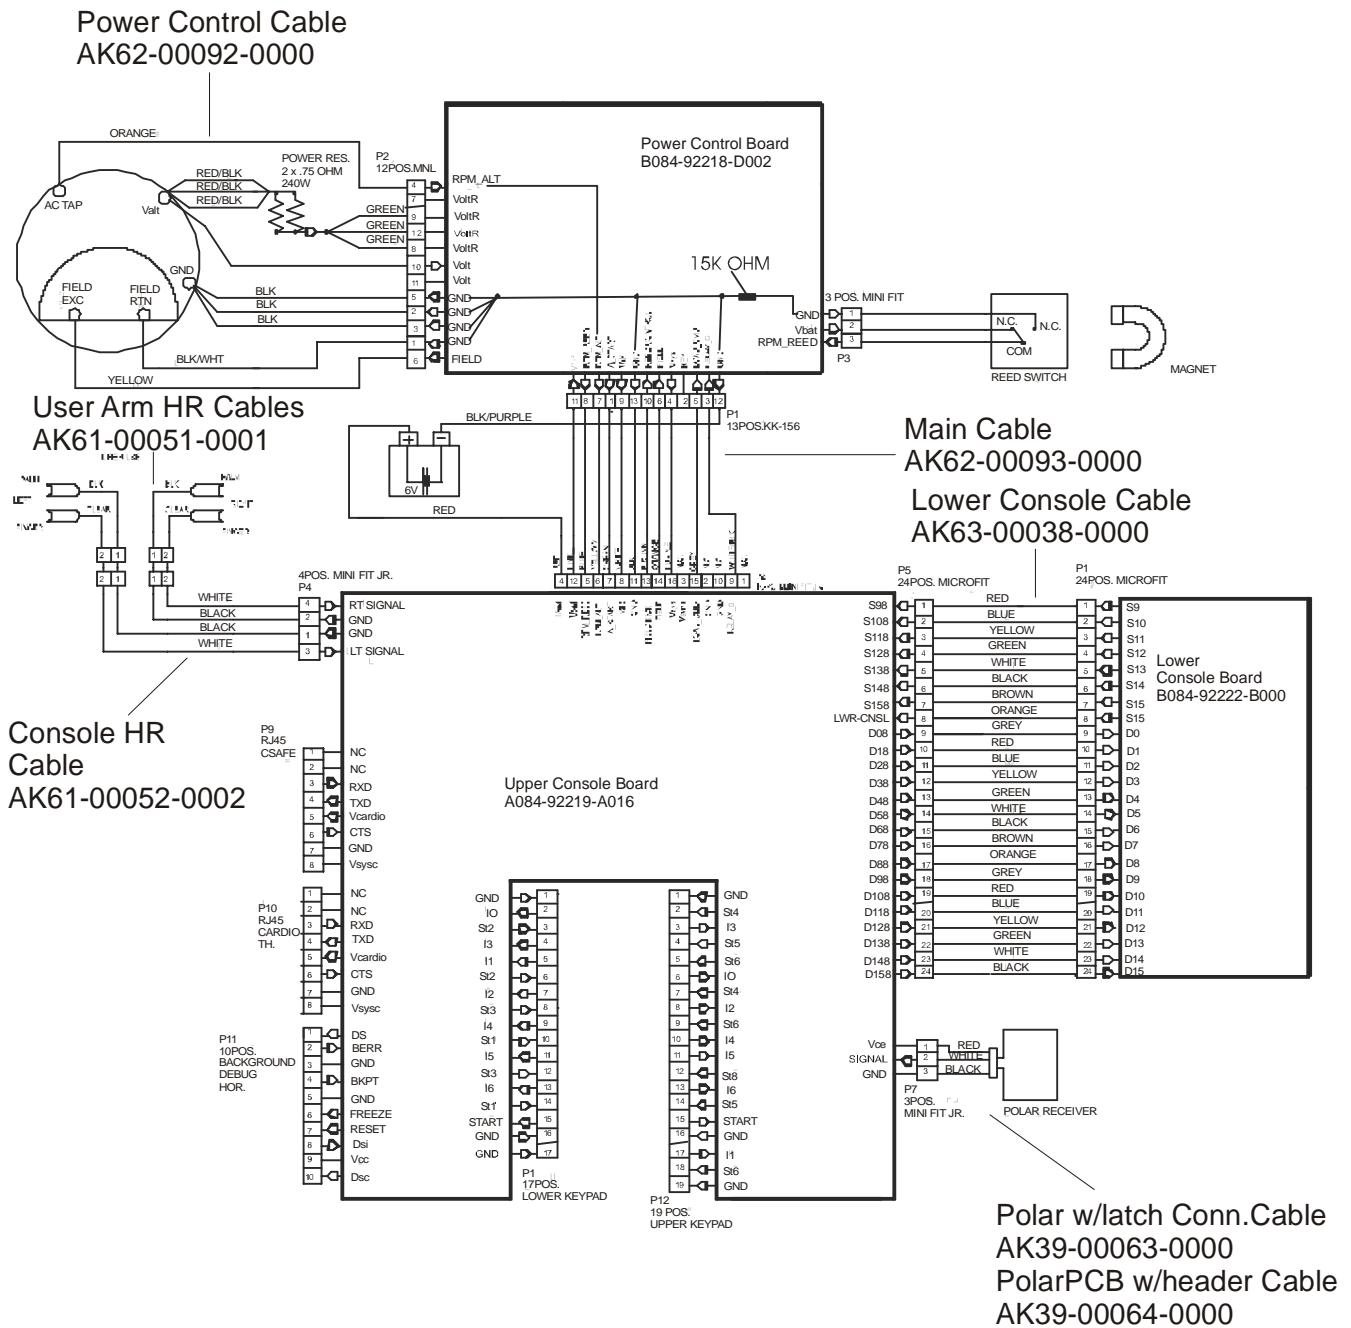

ARCTIC SILVER 95XEZ

Cables

95XEZ-0XXX-01
S/N WZX10000 and up