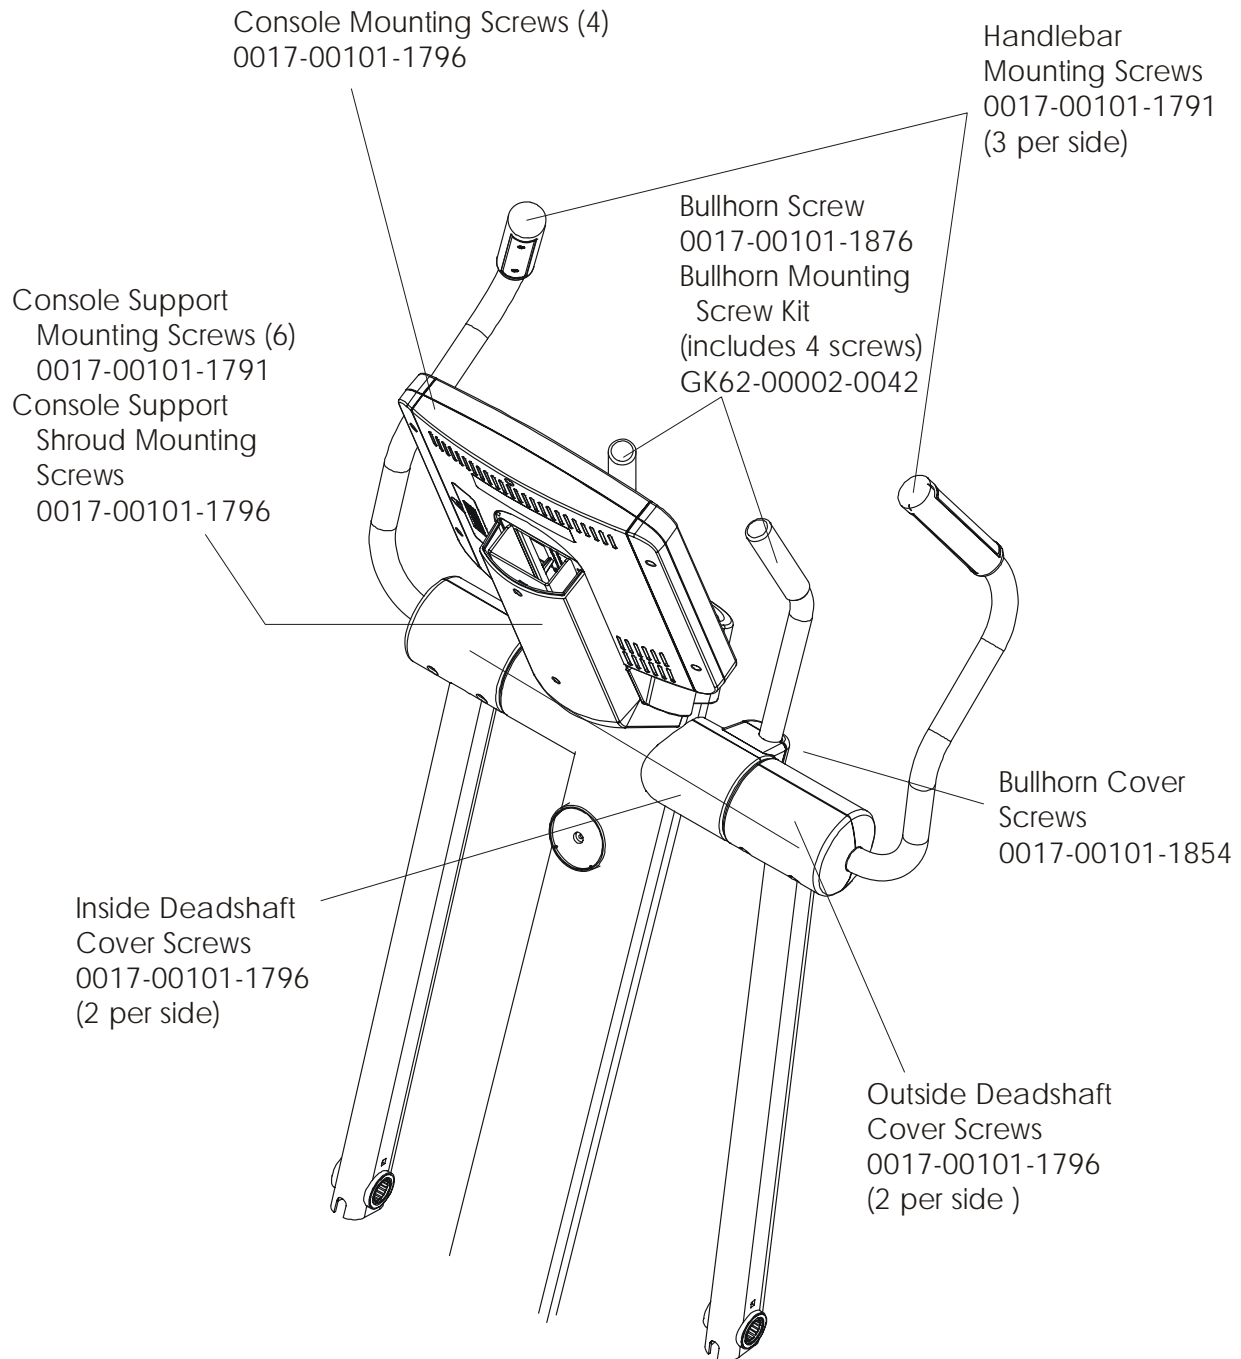

Items Not Shown:

Accessory Tray, OK62-01022-0000
Mounting Screws (2), 0017-00101-1846