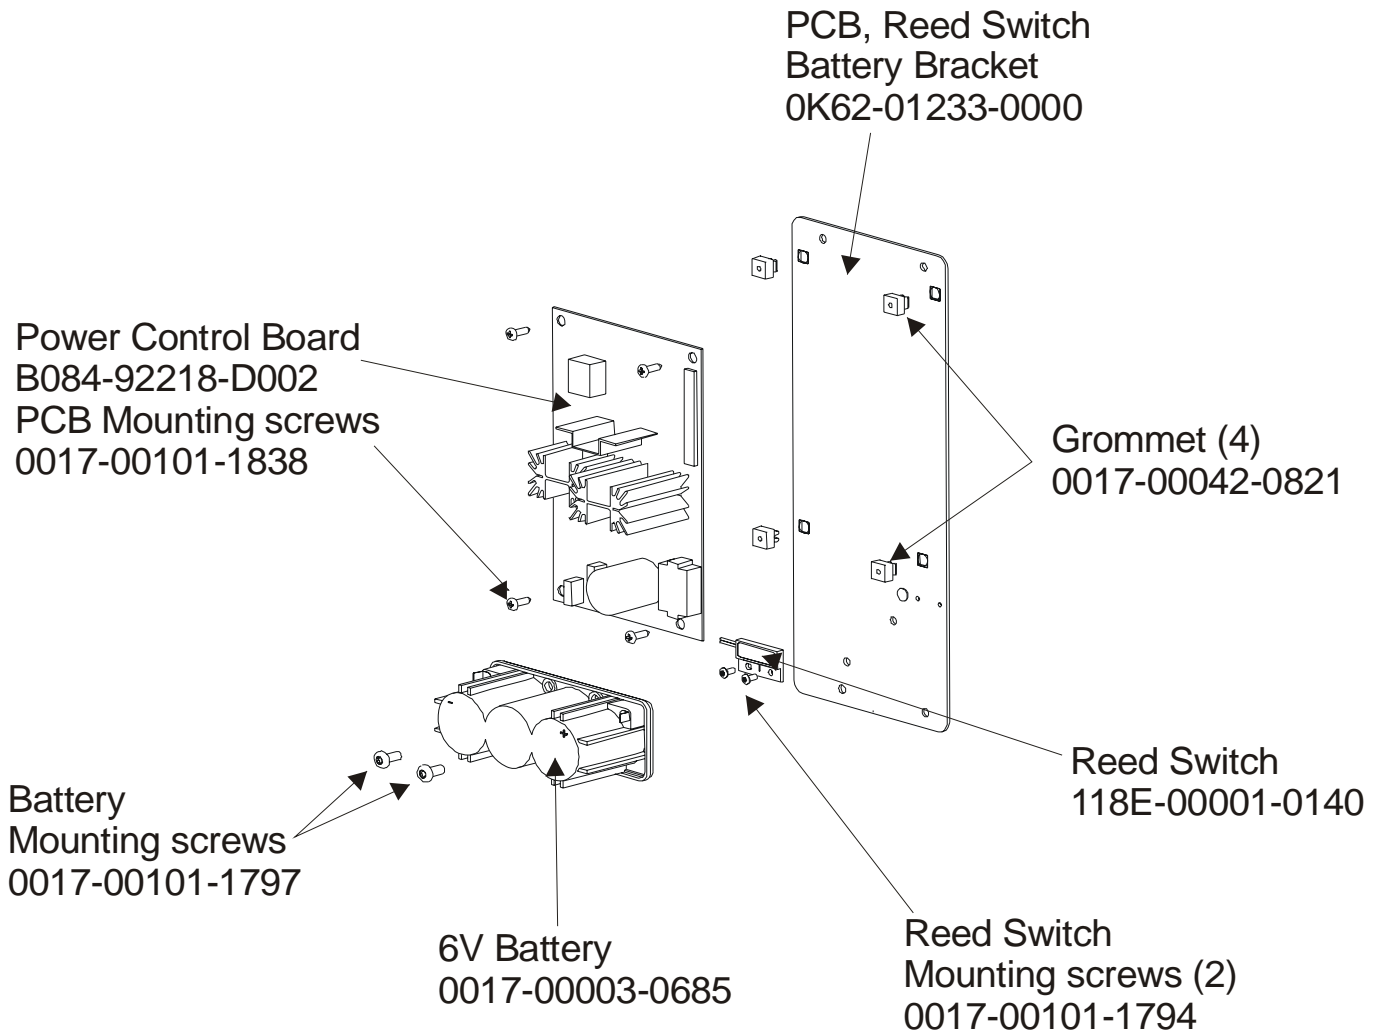

Stabilizer Caps
4 - OK62-01003-0000

Front frame Cap
OK62-01004-0000
Mounting Screws
(Located on front sides of Ladder Frame Cover)
2- 0017-00101-1795

ARCTIC SILVER 95XEZ
Pedal Lever Assembly Components

95XEZ-0XXX-04
S/N XWM100000 and up