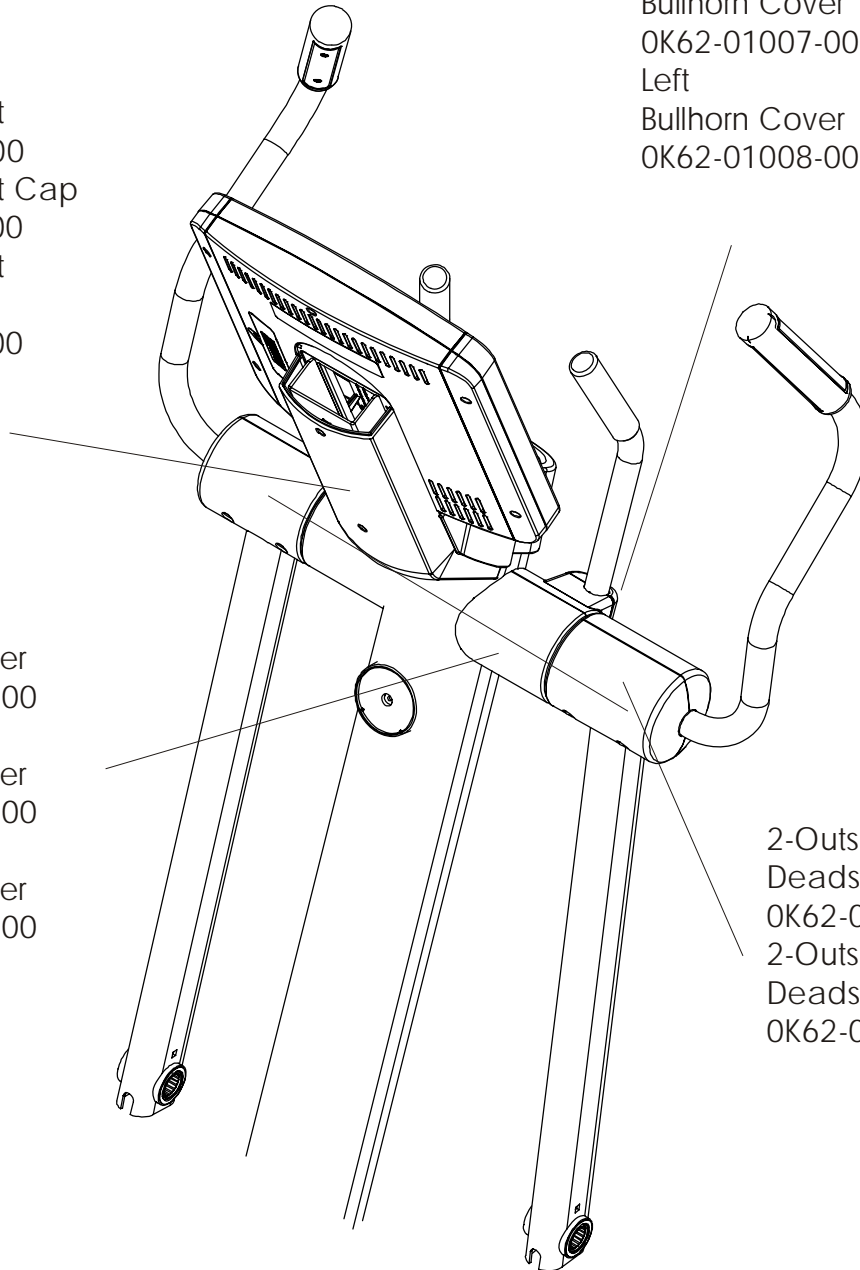

Console Support
AK62-00123-0000
Console Support Cap
OK62-01030-0000
Console Support
Shroud
OK62-01023-0000

Right
Bullhorn Cover
OK62-01007-0001
Left
Bullhorn Cover
OK62-01008-0001

Right Inside
Deadshaft Cover
OK62-01010-0000
Left Inside
Deadshaft Cover
OK62-01011-0000
2-Front Inside
Deadshaft Cover
OK62-01009-0000

2-Outside Front
Deadshaft Cover
OK62-01013-0000
2-Outside Rear
Deadshaft Cover
OK62-01012-0000