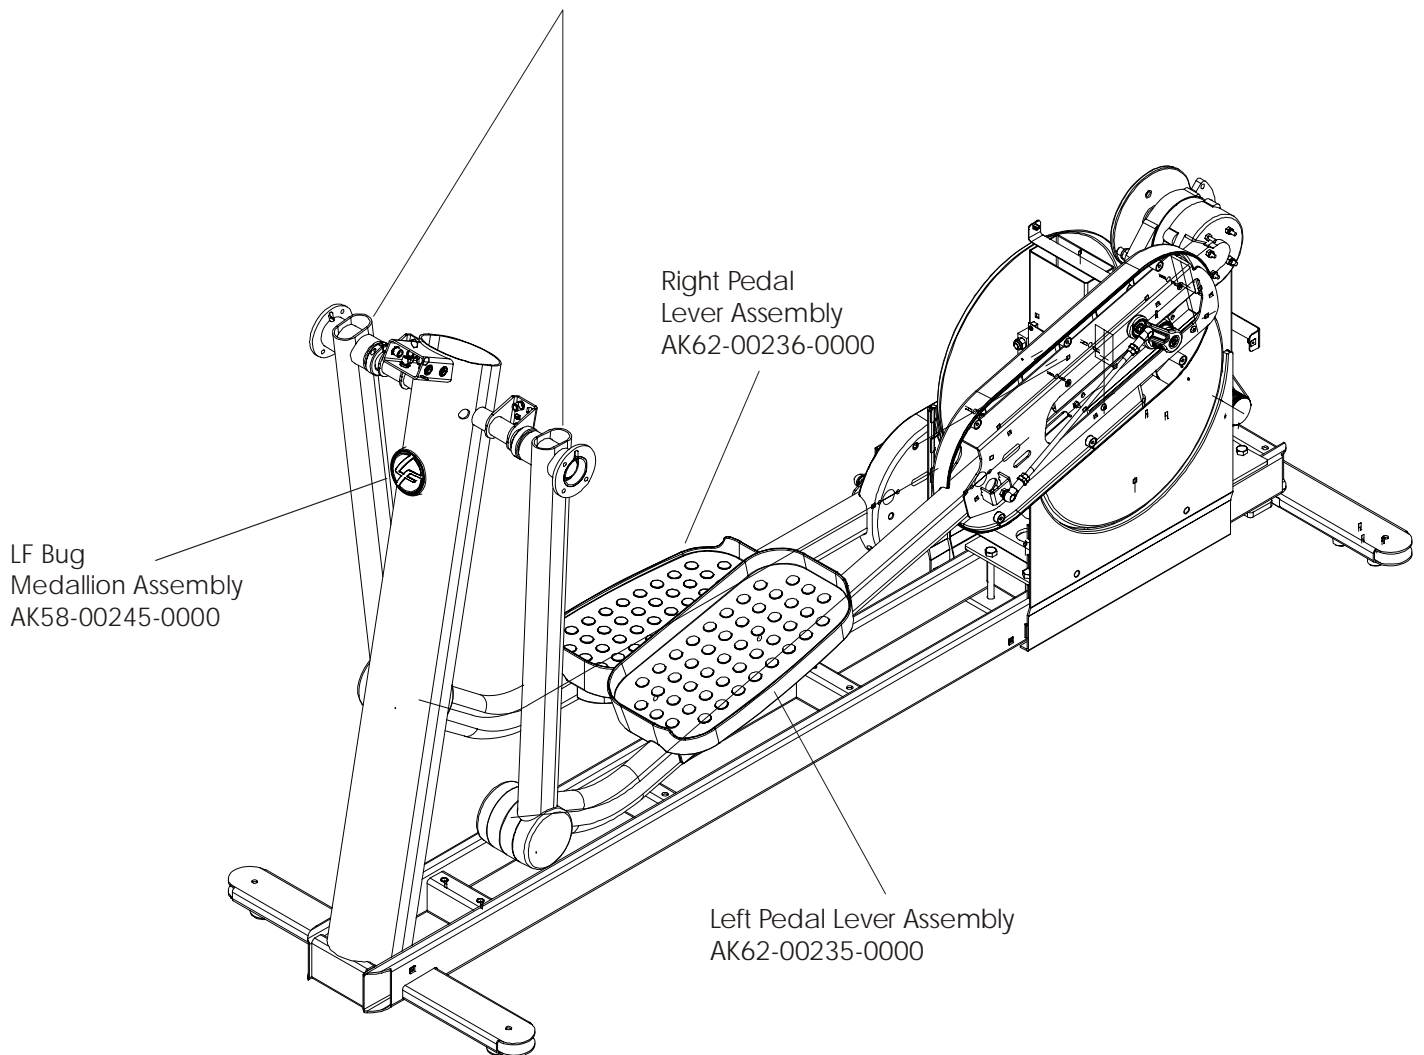

ARCTIC SILVER 95XEZ
Rocker Arms and Pedal Levers

95XEZ-0XXX-04
S/N XWM100000 and up

Rocker Arms Kit
GK62-00002-0070
(contains 2 rocker arms,
part no. AK62-00383-0000)

Rocker Arms (2)
AK62-00383-0000
Shaft Collar w/Screws
OK61-01259-0000
Retaining Ring
0017-00100-0178
Metal Thrust Washer
OK62-01307-0000
Oillite Washer
OK62-01305-0000