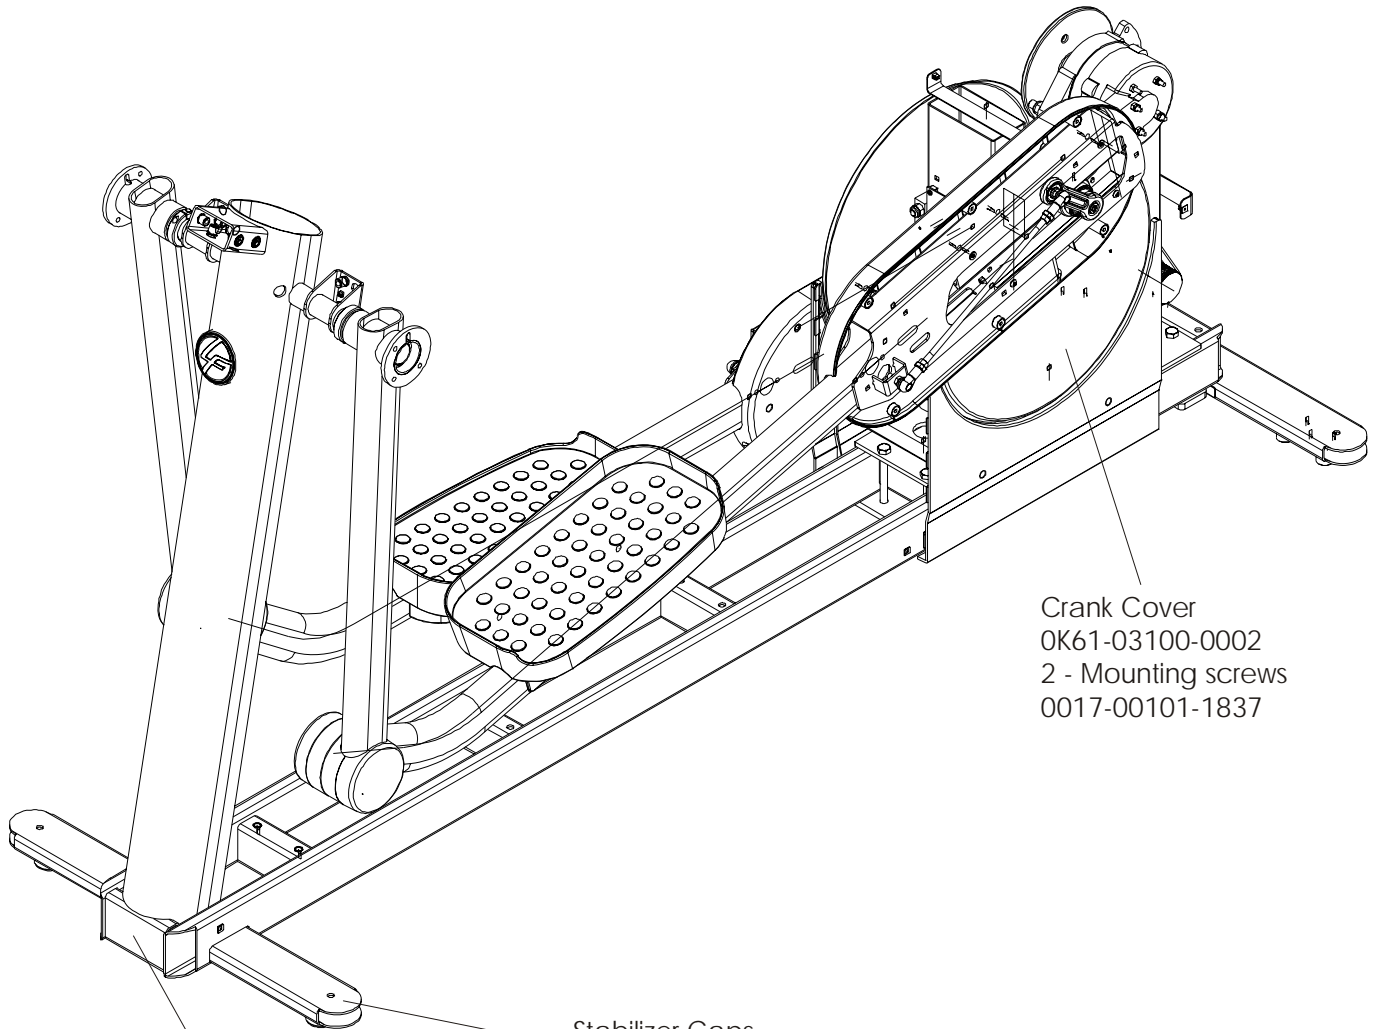

Crank Cover
OK61-03100-0002
2 - Mounting screws
0017-00101-1837

Stabilizer Caps
4 - OK62-01003-0000

Front frame Cap
OK62-01004-0000
Mounting Screws
(Located on front sides of Ladder Frame Cover)
2- 0017-00101-1795