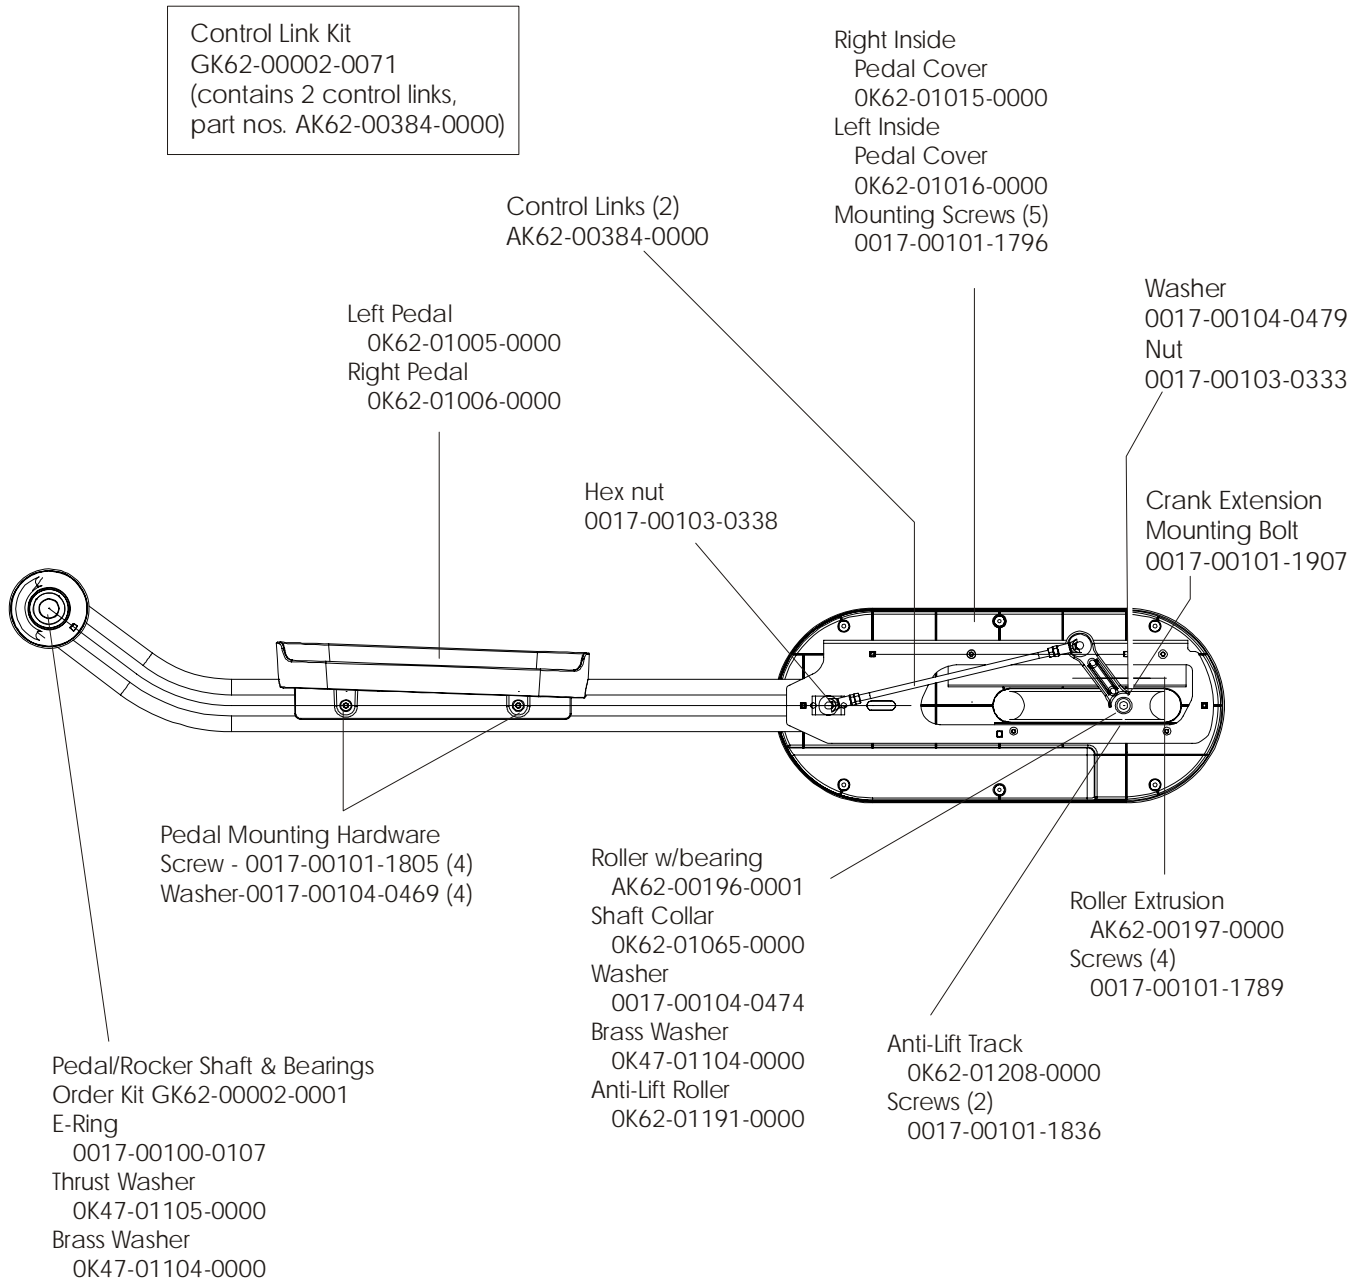

Items Not Shown:

Accessory Tray, OK62-01022-0000
Mounting Screws (2), 0017-00101-1846

ARCTIC SILVER 95XEZ
Rocker Arms and Pedal Levers

95XEZ-0XXX-04
S/N XWM100000 and up

Rocker Arms Kit
GK62-00002-0070
(contains 2 rocker arms,
part no. AK62-00383-0000)

Rocker Arms (2)
AK62-00383-0000
Shaft Collar w/Screws
OK61-01259-0000
Retaining Ring
0017-00100-0178
Metal Thrust Washer
OK62-01307-0000
Oillite Washer
OK62-01305-0000

Crank Cover
OK61-03100-0002
2 - Mounting screws
0017-00101-1837

Stabilizer Caps
4 - OK62-01003-0000

Front frame Cap
OK62-01004-0000
Mounting Screws
(Located on front sides of Ladder Frame Cover)
2- 0017-00101-1795

ARCTIC SILVER 95XEZ
Pedal Lever Assembly Components

95XEZ-0XXX-04
S/N XWM100000 and up