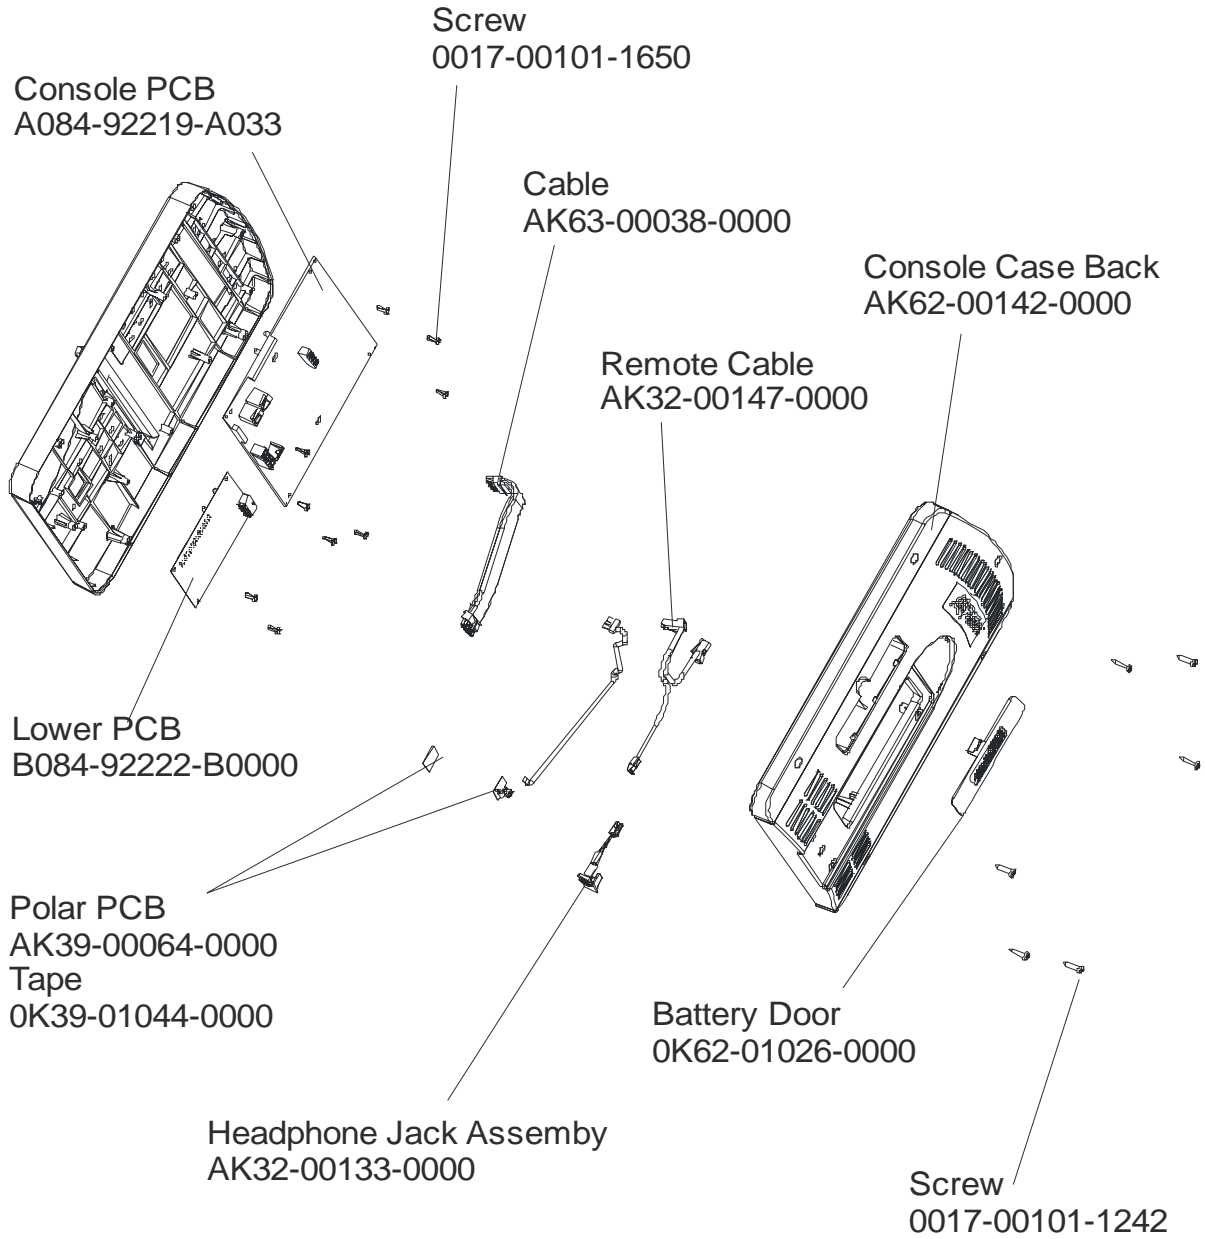

AK62-00315-0001	CONS-ASSY: 95XEZ; ENG
AK62-00315-0003	CONS-ASSY: 95XEZ; GER
AK62-00315-0004	CONS-ASSY: 95XEZ; SPN
AK62-00315-0006	CONS-ASSY: 95XEZ; JAP
AK62-00315-0007	CONS-ASSY: 95XEZ; FRN
AK62-00315-0008	CONS-ASSY: 95XEZ; ITL
AK62-00315-0009	CONS-ASSY: 95XEZ; DUT
AK62-00315-0010	CONS-ASSY: 95XEZ; POR
AK62-00315-0014	CONS-ASSY: 95XEZ; TUR