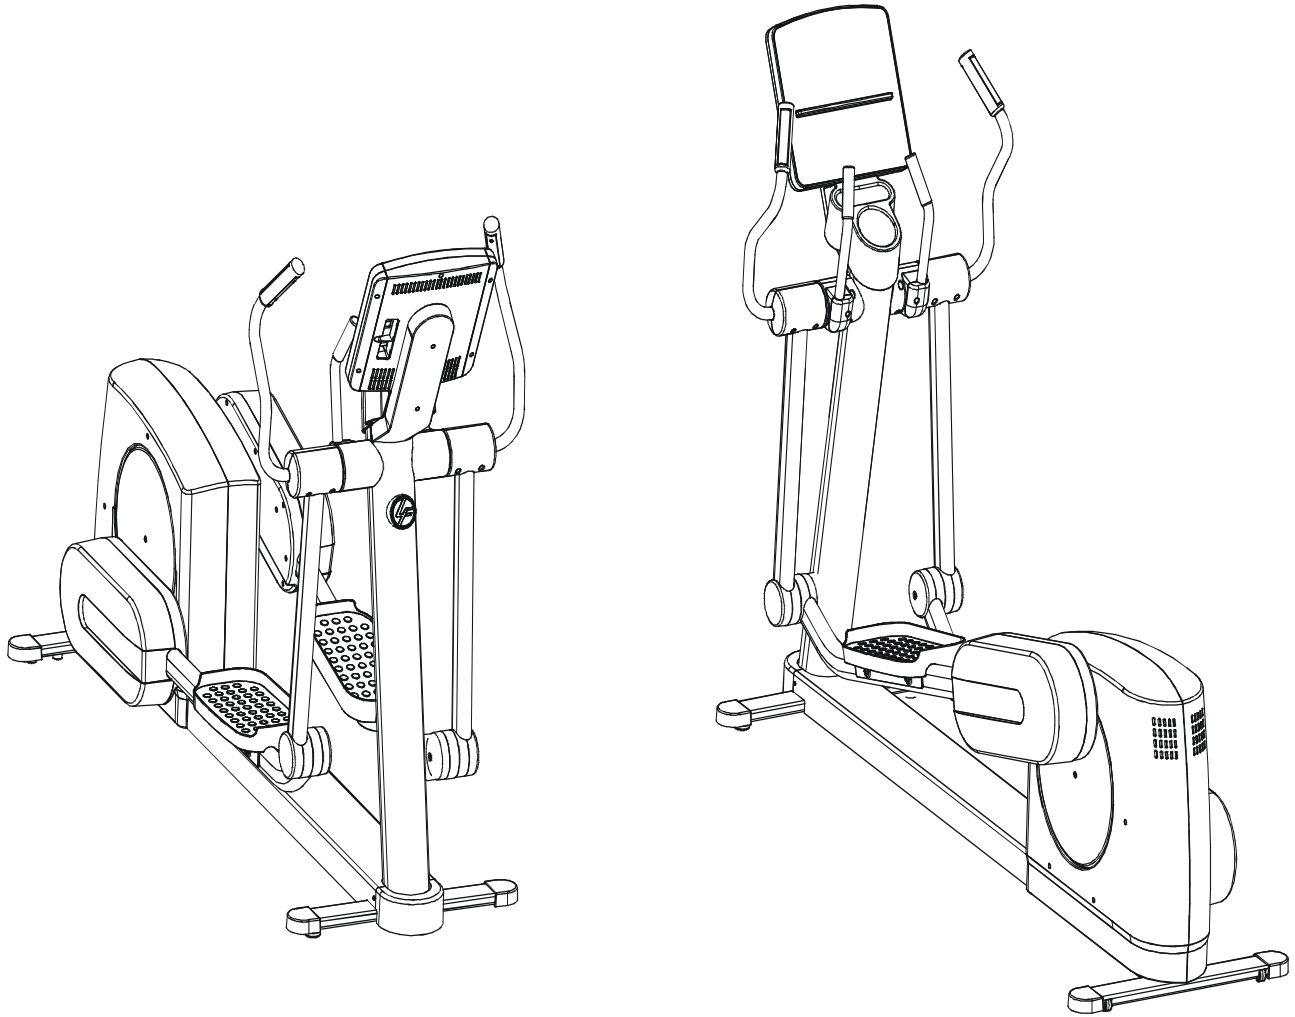

LifeFitness

ARCTIC SILVER CROSS TRAINER 95XEZ-0XXX-04

Customer Support Services PARTS MANUAL rev 31 Jul 2008

	Page
Miscellaneous	3
Console Support and Deadshaft Covers	4
Handlebars and Bullhorns	5
Console and Related Components	6
Upper Frame Hardware	7
Rocker Arms and Pedal Levers	8
Crank Cover and Lower Caps	9
Lower Frame Shrouds and Hardware	10
Pedal Lever Assembly Components	11
PCB, Battery, Reed Switch & Bracket	12
Bearing-Insert Assembly – AK62-00299-0000	13
Crank Arm Pulley Assembly	14
Drive Module	15
Drive Module Hardware	16
Cables	17

Description	Part No.
OPERATION MANUAL	M051-00K62-A150
TOUCH UP PAINT: SPRAY CAN .5 OZ BOTTLE W/APPLICATOR .33 OZ PEN	0017-00008-0204 0017-00008-0205 0017-00008-0206
SERVICE MANUAL	M051-00K62-A060
PLUG IN OPTION 120/60	GK62-00002-0018
PLUG IN OPTION 240/50 UK	GK62-00002-0019
PLUG IN OPTION 240v AUS	GK62-00002-0020
PLUG IN OPTION 230/50 CONT	GK62-00002-0021
POWER CABLE W/BRACKET ASSY. ASSEMBLY CONSISTS OF: 1) COAX CABLE 2) POWER EXTENSION CABLE 3) ACCESS PANEL BRACKET 4) F TYPE CONNECTOR 5) PLASTIC GROMMET (QTY. 2)	AK62-00210-0000 AK32-00020-0002 AK32-00078-0001 OK62-01179-0001 0017-00021-2846 0017-00042-0754
HARDWARE BAG	AK62-00152-0001

The 95XEZ is a combination of the attachable LCD TV (LCDXEZ-XXXX-01) and the (95XWEZ-XXXX-04) base unit. It comes equipped with both Life Pulse sensors and Telemetry for reading Heart Rate.

Console Support
AK62-00123-0000
Console Support Cap
OK62-01030-0000
Console Support
Shroud
OK62-01023-0000