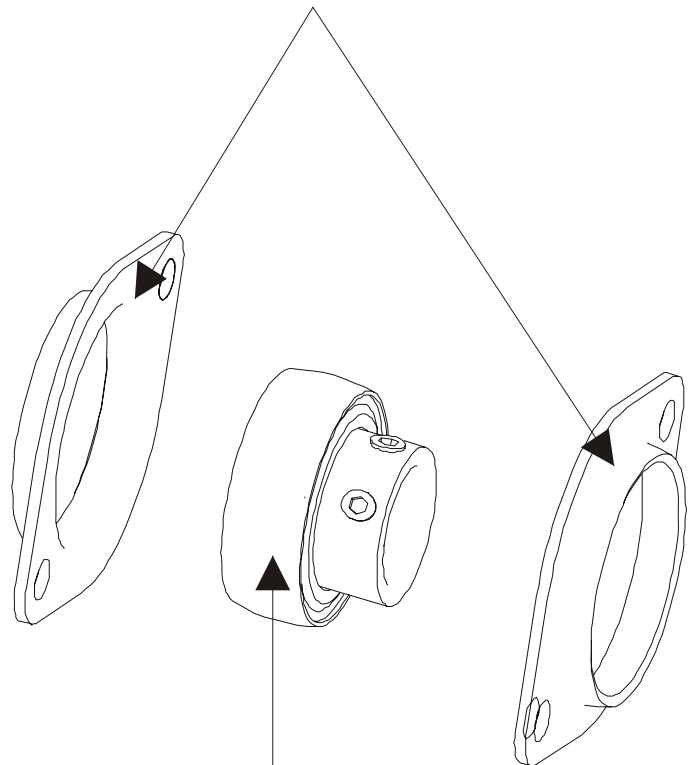

Service Kit- GK62-00002-0044

Includes:

- 1- crankshaft
- 2- bearings
- 2- sets of bearing flanges
- 4- nuts and washers

Service Kit- GK62-00002-0045

Includes:

- 1 - intermediate shaft
- 2 - bearings
- 2- sets of bearing flanges
- 4- nuts and washers

Bearing Flanges (2)
0K62-01220-0000

1" Bearing
0K62-01221-0000