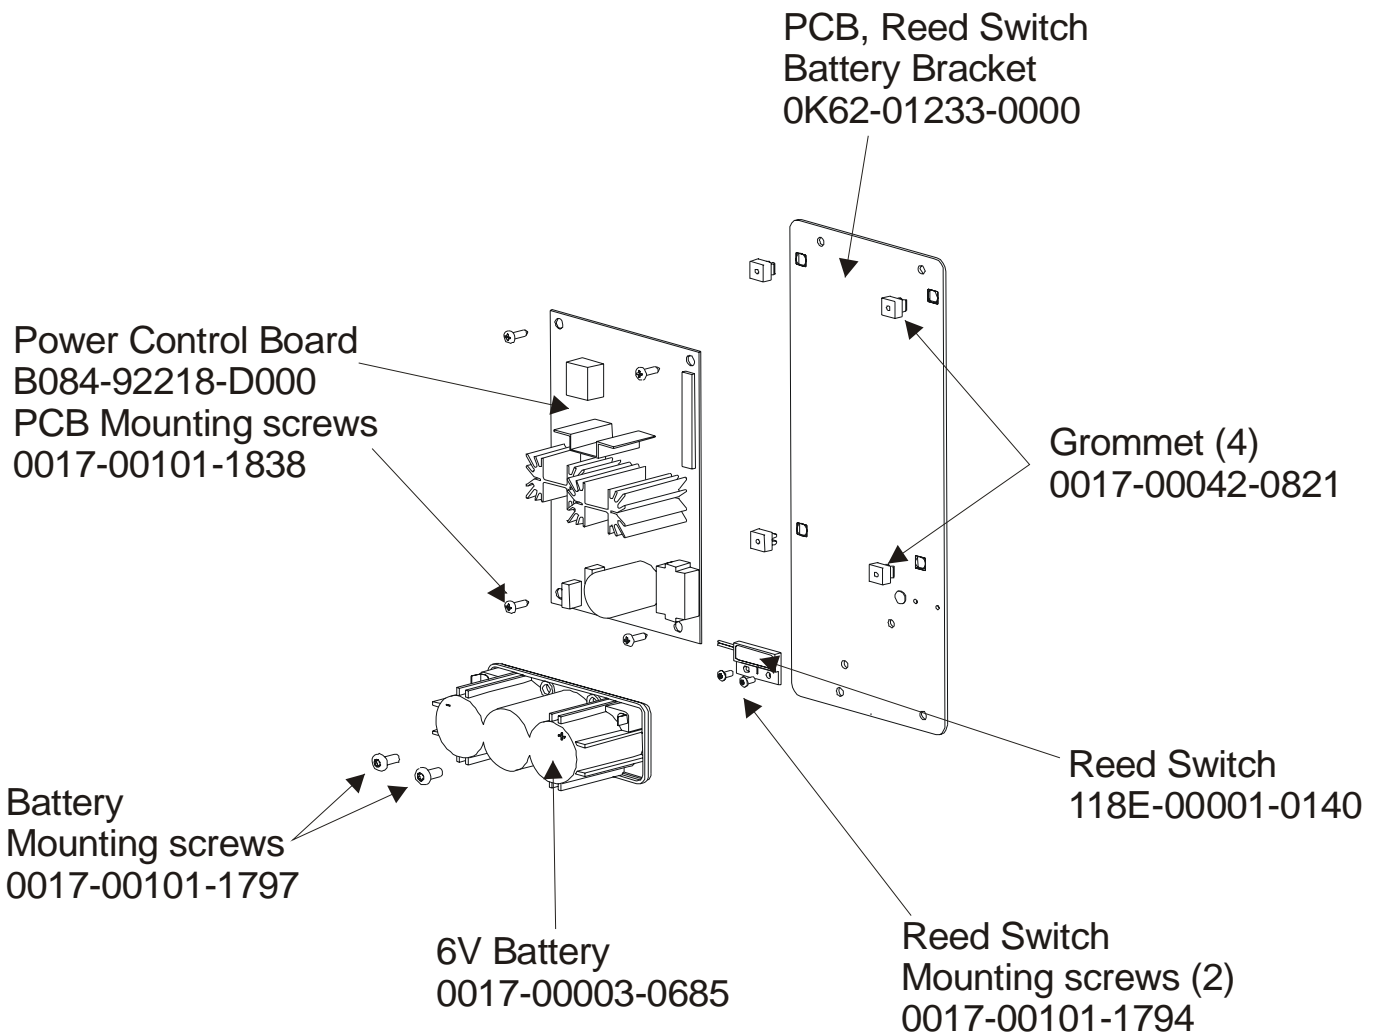

ARCTIC SILVER QUIET DRIVE 95XW
PCB, Battery, Reed Switch & Bracket

95XW-0XXX-03
S/N AXF100000 and up