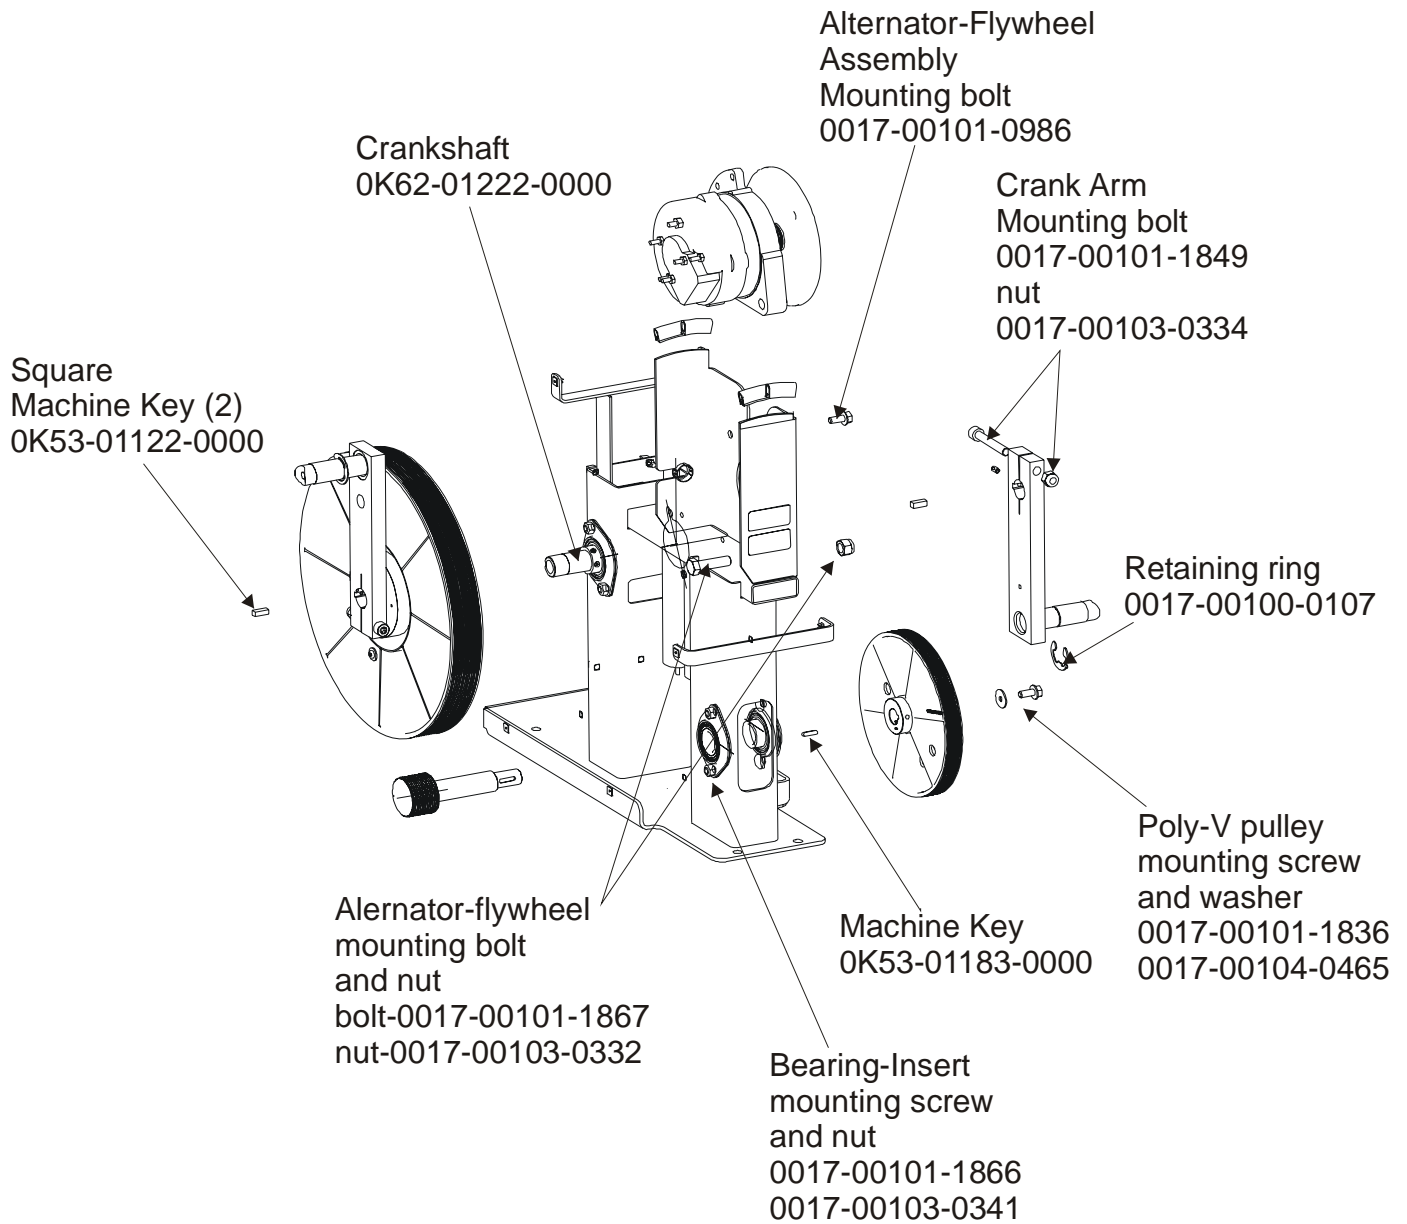

Service Kit- GK62-00002-0045

Includes:

- 1 - intermediate shaft
- 2 - bearings
- 2- sets of bearing flanges
- 4- nuts and washers

Bearing Flanges (2)
0K62-01220-0000

1" Bearing
0K62-01221-0000

ARCTIC SILVER QUIET DRIVE 95XW
Crank Arm Pulley Assembly

95XW-0XXX-03
S/N AXF100000 and up

ARCTIC SILVER QUIET DRIVE 95XW
Drive Module

95XW-0XXX-03
S/N AXF100000 and up

ARCTIC SILVER QUIET DRIVE 95XW
Drive Module Hardware

95XW-0XXX-03
S/N AXF100000 and up

ARCTIC SILVER QUIET DRIVE 95XW