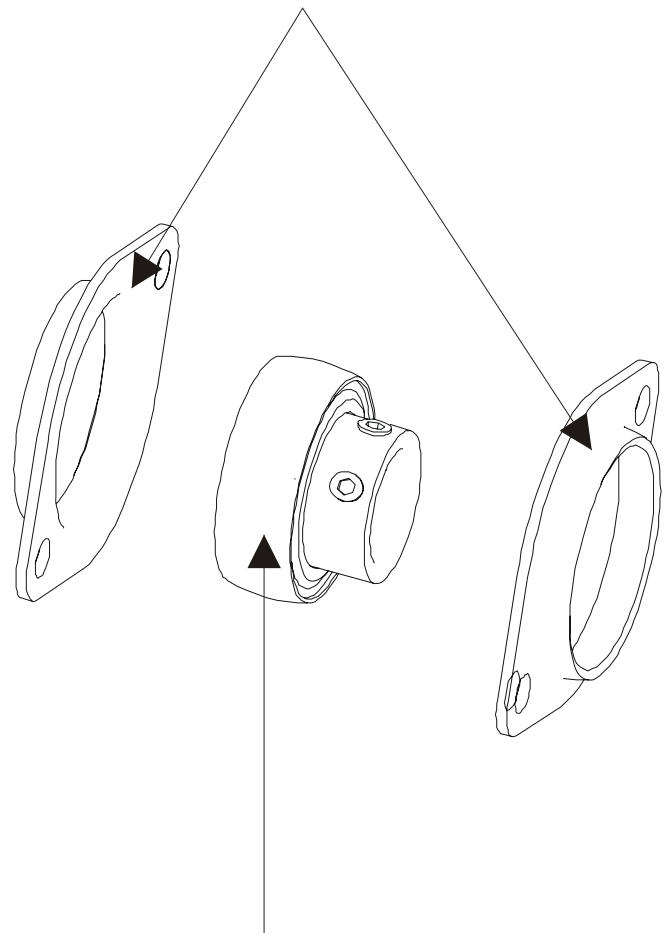

Service Kit- GK62-00002-0044

Includes:

- 1- crankshaft
- 2- bearings
- 2- sets of bearing flanges
- 4- nuts and washers

Service Kit- GK62-00002-0045

Includes:

- 1 - intermediate shaft
- 2 - bearings
- 2- sets of bearing flanges
- 4- nuts and washers

Bearing Flanges (2)
0K62-01220-0000

1" Bearing
0K62-01221-0000