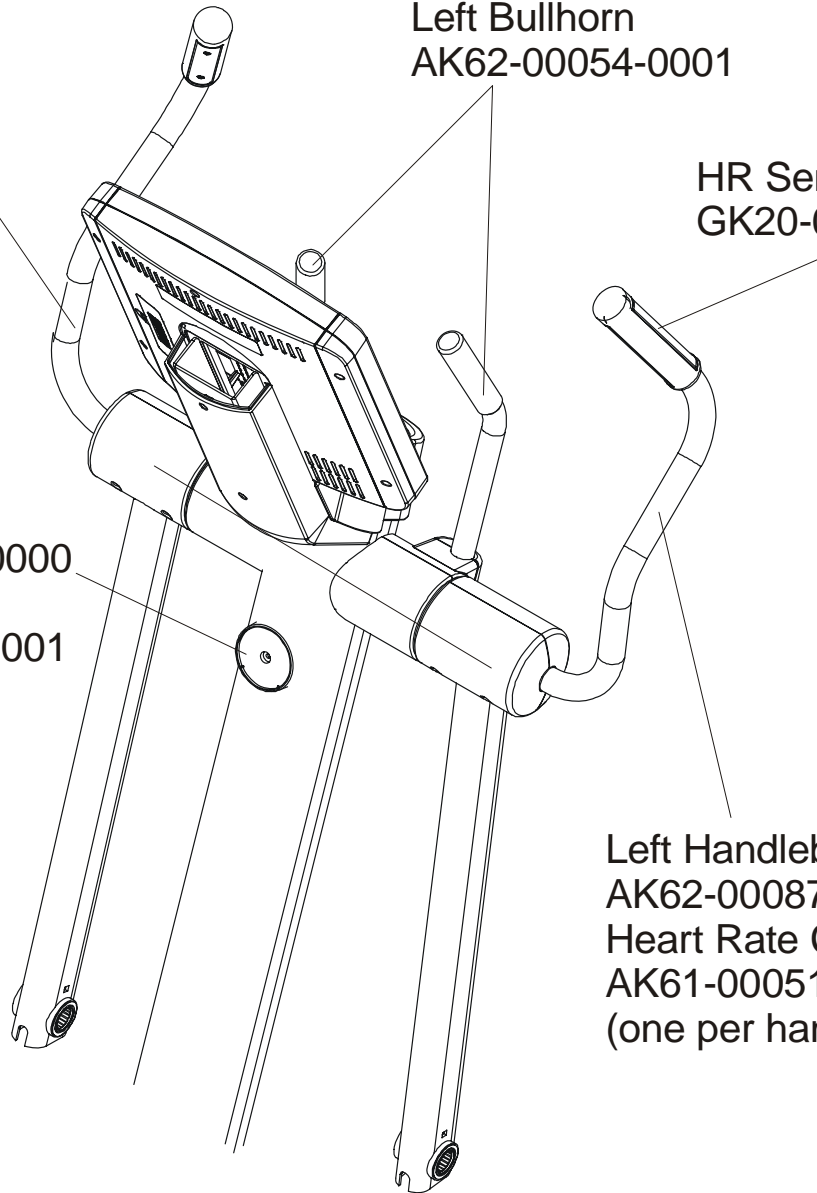

Note: The 95XW comes with both Telemetry and LifePulse Sensors.

ARCTIC SILVER QUIET DRIVE 95XW

Console Support & Deadshaft Covers

95XW-0XXX-03

S/N AXF100000 and up

Console Support
AK62-00123-0000
Console Support Cap
0K62-01030-0000
Console Support
Shroud
0K62-01023-0000

*Right Bullhorn
AK62-00053-0001
Left Bullhorn
AK62-00054-0001

HR Sensor Kit
GK20-00002-0005

Medallion Bug
AK58-00245-0000
Bug Adaptor
0K62-01034-0001

Left Handlebar
AK62-00087-0000
Heart Rate Cable
AK61-00051-0001
(one per handlebar)

*Right Bullhorn Assembly consists of: AK62-00057-0001 Bullhorn,
0K62-01136-0000 Grip and 0K62-01199-0000 Gasket
Left Bullhorn Assembly consists of: AK62-00058-0001 Bullhorn,
0K62-01136-0000 Grip and 0K62-01199-0000 Gasket