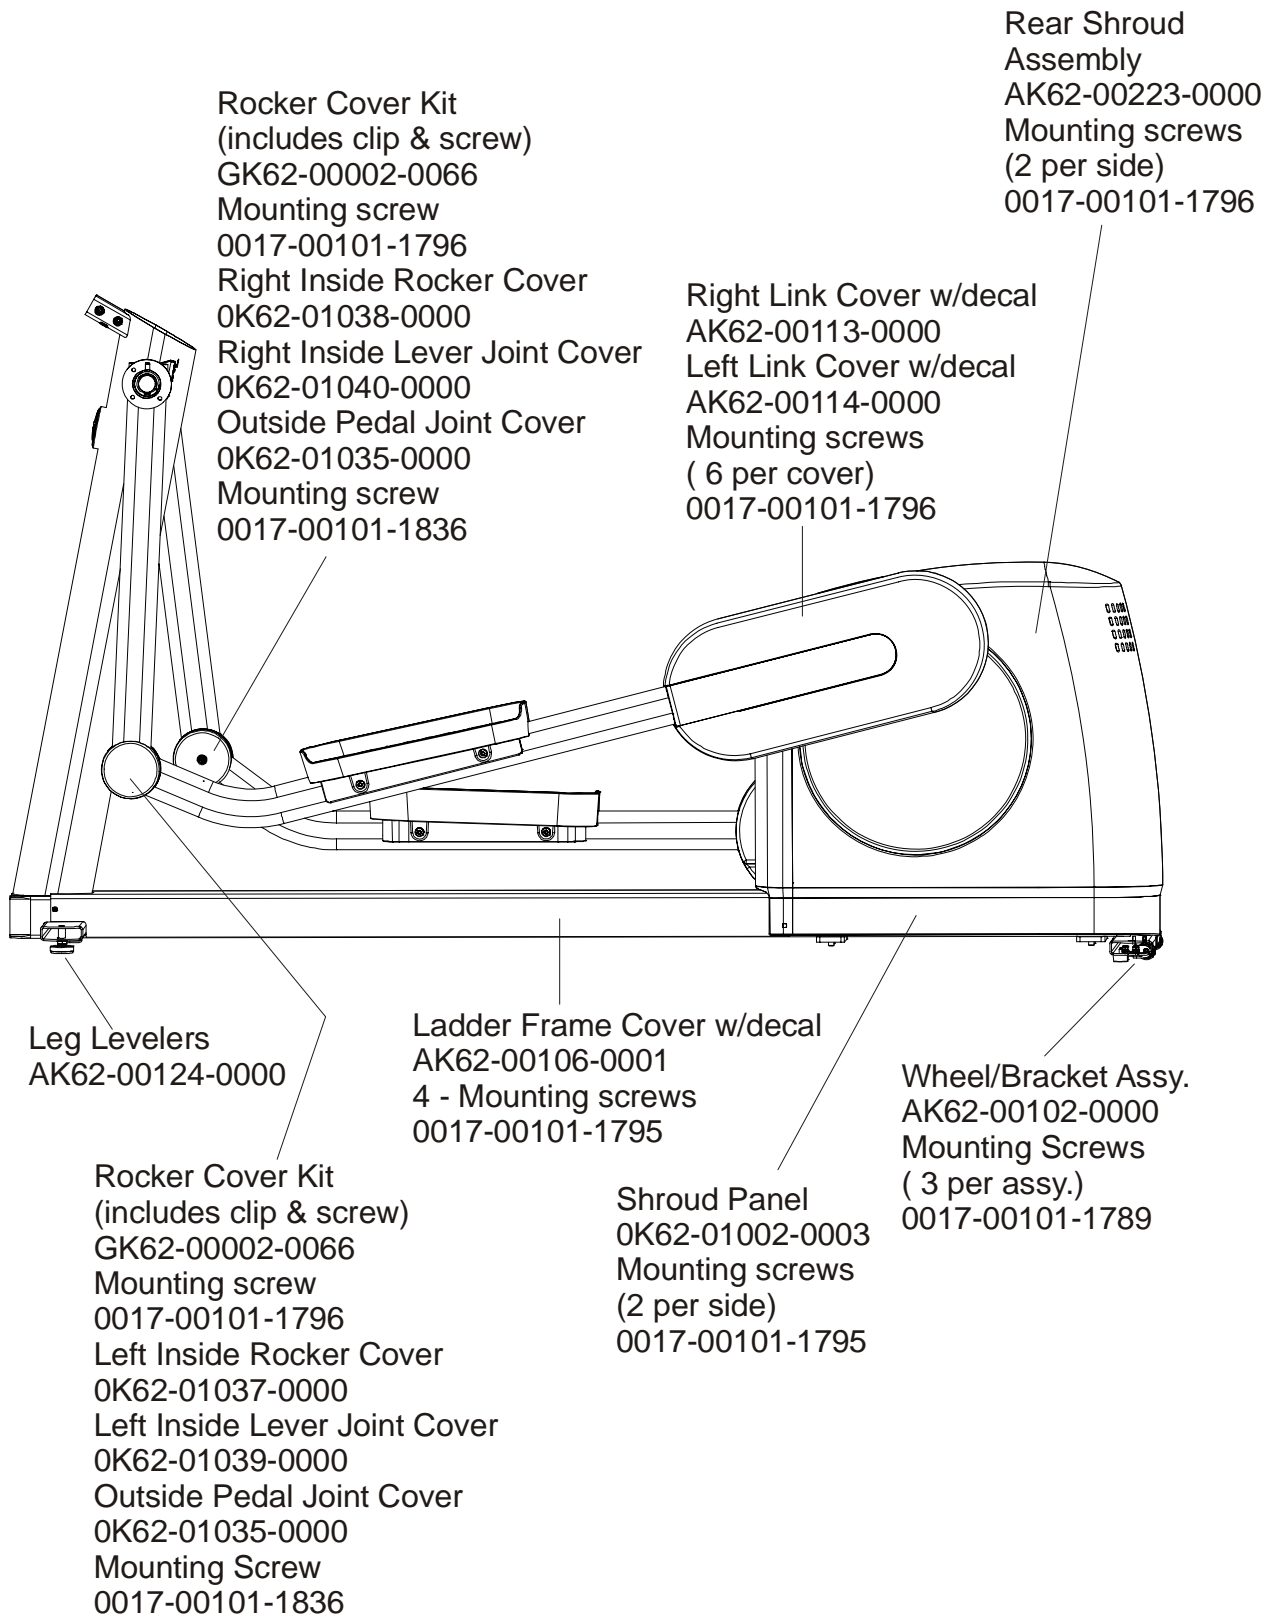

ARCTIC SILVER 95XW
Lower Frame Shrouds & Hardware

95XW-0XXX-03
S/N AXF100000 and up