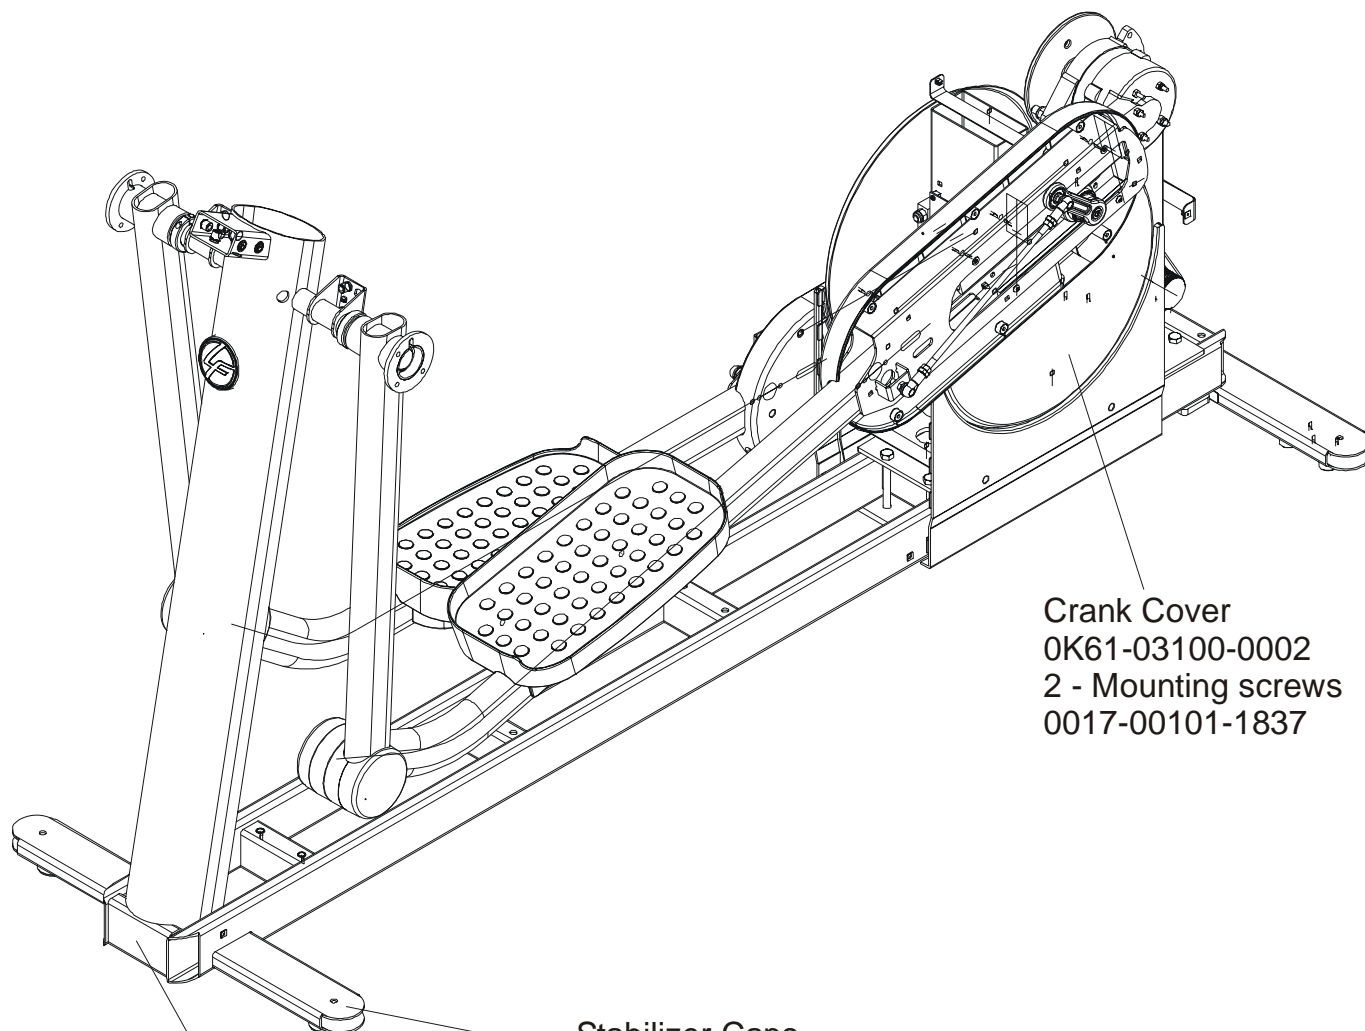

Crank Cover
OK61-03100-0002
2 - Mounting screws
0017-00101-1837

Stabilizer Caps
4 - OK62-01003-0000

Front frame Cap
OK62-01004-0000
Mounting Screws
(Located on front sides of Ladder Frame Cover)
2- 0017-00101-1795