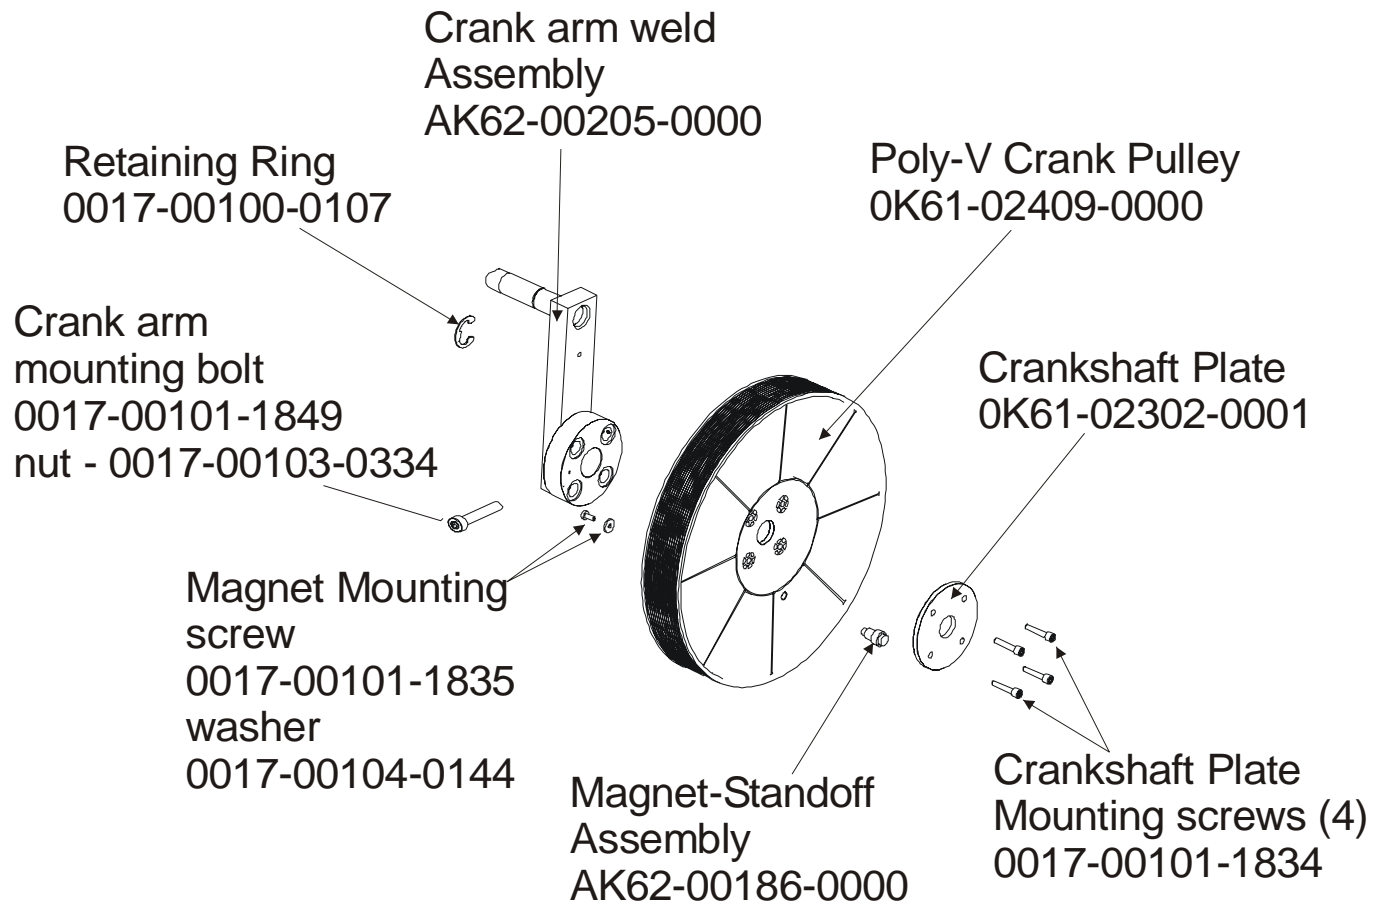

ARCTIC SILVER QUIET DRIVE 95XW
Crank Arm Pulley Assembly

95XW-0XXX-03
S/N AXF100000 and up