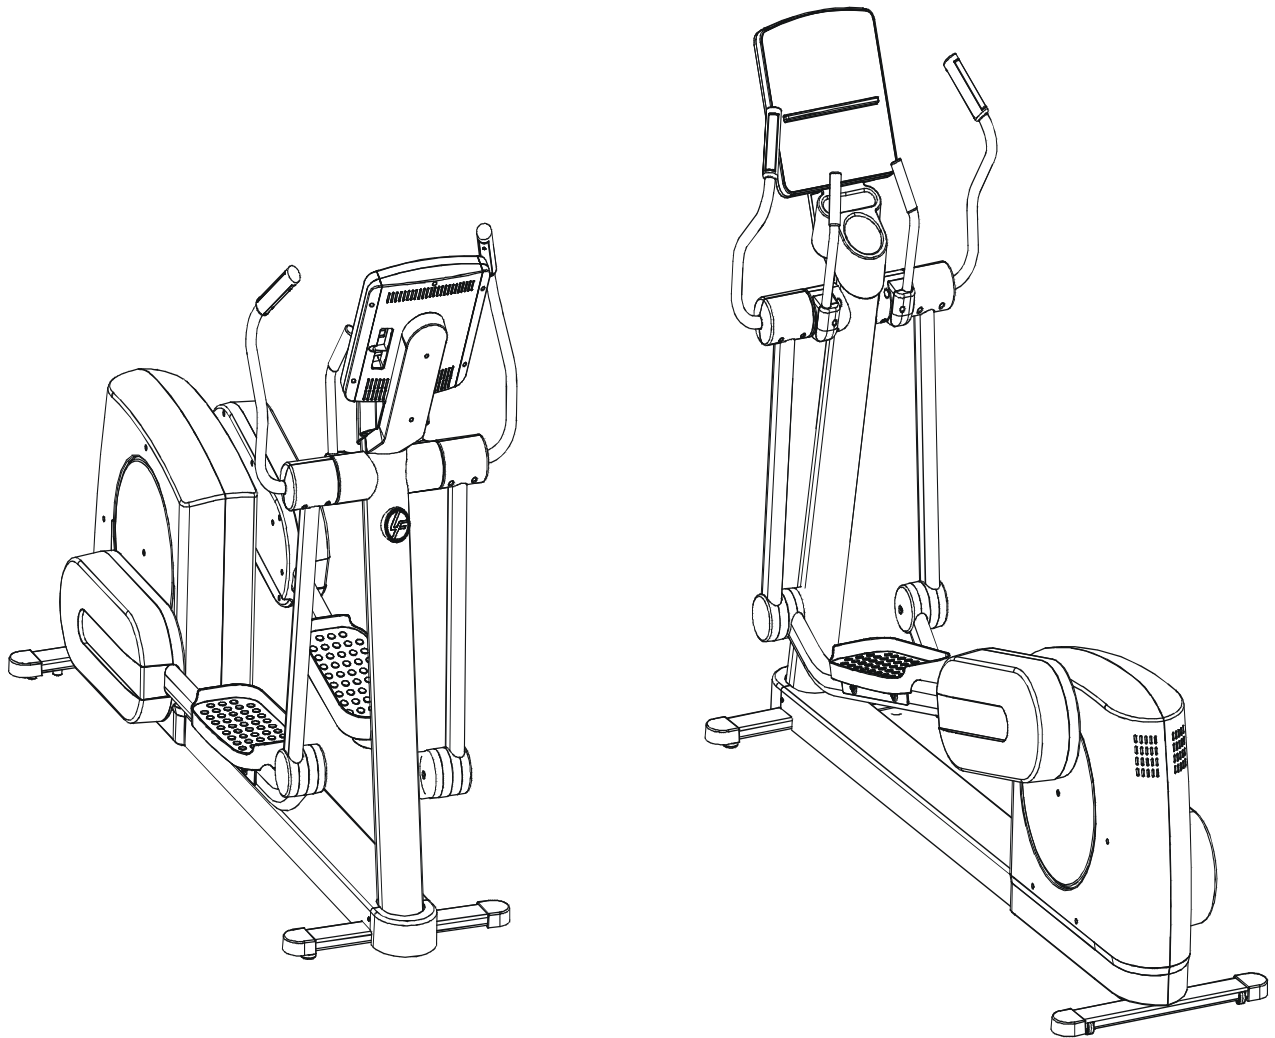

LifeFitness

ARCTIC SILVER QUIET DRIVE CROSS-TRAINER 95XW-0XXX-03

Customer Support Services PARTS MANUAL rev 30 Jun 2008

ARCTIC SILVER QUIET DRIVE 95XW
REFERENCES

95XW-0XXX-03
S/N AXF100000 and up

OPERATION MANUAL	M051-00K62-A107
TOUCH UP PAINT: SPRAY CAN .5 OZ BOTTLE W/APPLICATOR .33 OZ PEN	0017-00008-0204 0017-00008-0205 0017-00008-0206
SERVICE MANUAL	M051-00K62-A149
PLUG IN OPTION 120/60	GK62-00002-0018
PLUG IN OPTION 240/50 UK	GK62-00002-0019
PLUG IN OPTION 240v AUS	GK62-00002-0020
PLUG IN OPTION 230/50 CONT	GK62-00002-0021
POWER CABLE W/BRACKET ASSY. ASSEMBLY CONSISTS OF: 1) COAX CABLE 2) POWER EXTENSION CABLE 3) ACCESS PANEL BRACKET 4) F TYPE CONNECTOR 5) PLASTIC GROMMET (QTY. 2)	AK62-00210-0000 AK32-00020-0002 AK32-00078-0001 OK62-01179-0001 0017-00021-2846 0017-00042-0754
HARDWARE BAG	AK62-00152-0001

**NOTE: ADDING THE BOLT ON LCD SCREEN TO THE
95XW-0XXX-03 MAKES THE UNIT A 95XER-0XXX-03.**

	Page
CONSOLE SUPPORT & DEADSHAFT COVERS	4
HANDLEBARS AND BULLHORNS	5
CONSOLE AND RELATED COMPONENTS	6
UPPER FRAME HARDWARE	7
ROCKER ARMS AND PEDAL LEVERS	8
CRANK COVER AND LOWER CAPS	9
LOWER FRAME SHROUDS AND HARDWARE	10
PEDAL LEVER COMPONENTS	11
PCB, BATTERY, REED SWITCH & BRACKET	12
BEARING INSERT ASSEMBLY	13
CRANK ARM PULLEY ASSEMBLY	14
DRIVE MODULE	15
DRIVE MODULE HARDWARE	16
CABLES	17

Note: The 95XW comes with both Telemetry and LifePulse Sensors.

ARCTIC SILVER QUIET DRIVE 95XW

Console Support & Deadshaft Covers

95XW-0XXX-03

S/N AXF100000 and up

Console Support
AK62-00123-0000
Console Support Cap
0K62-01030-0000
Console Support
Shroud
0K62-01023-0000