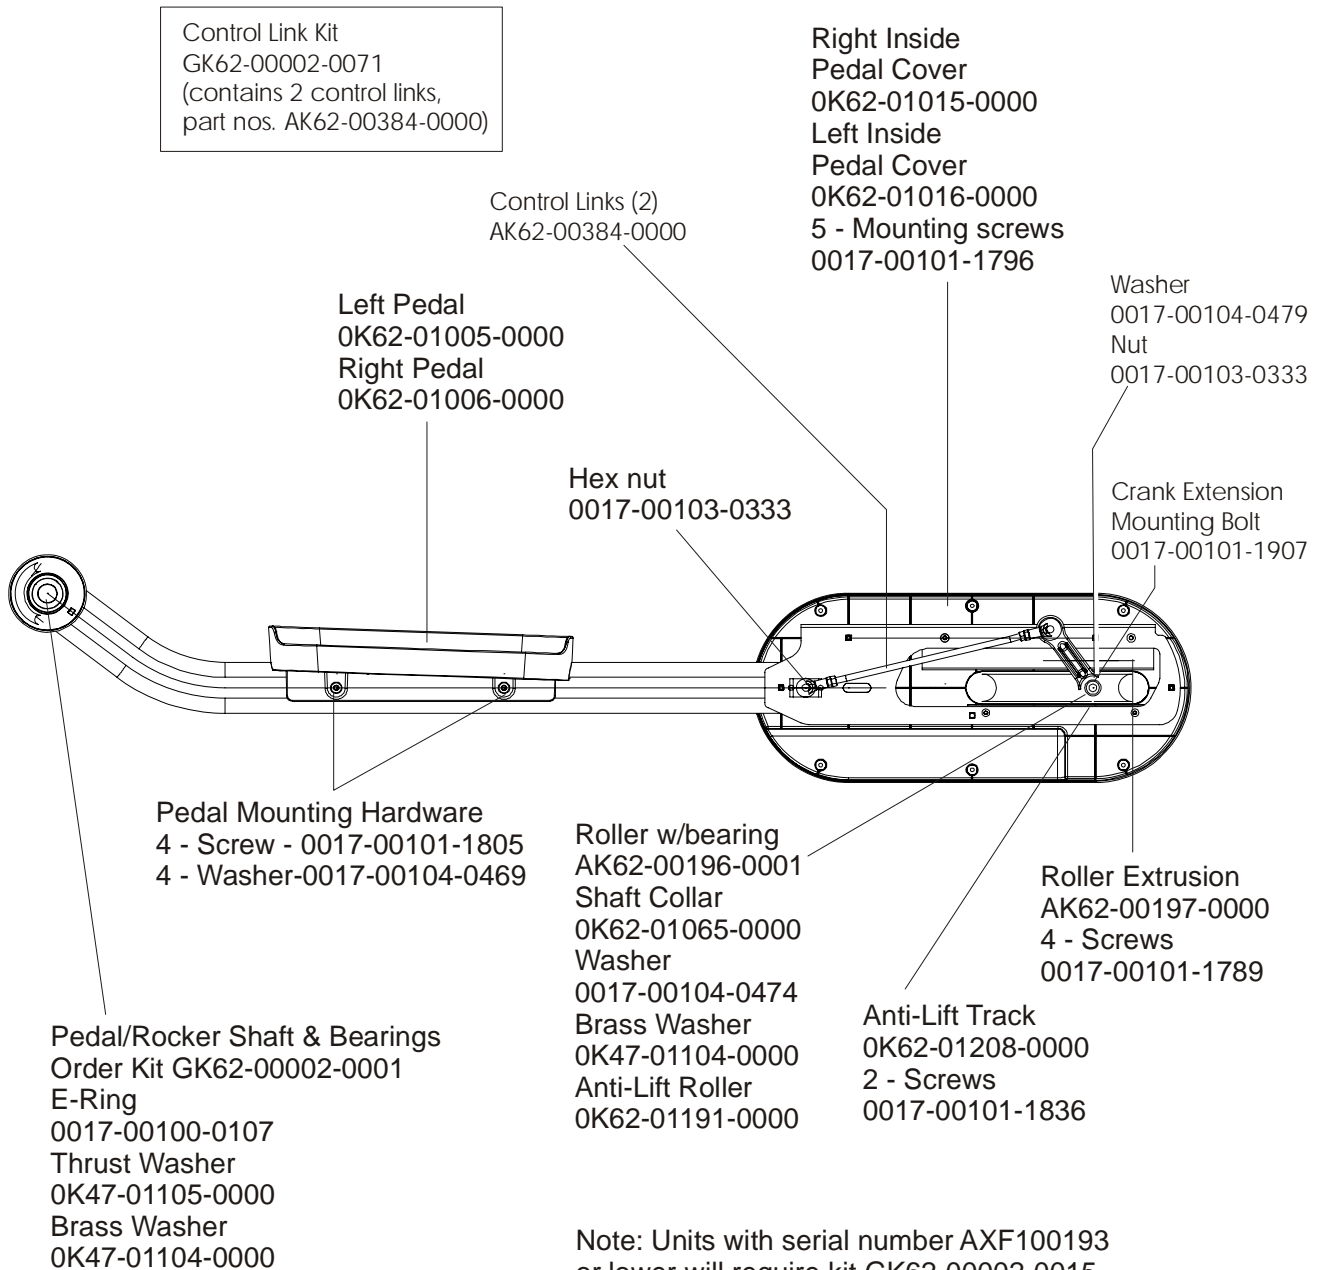

ARCTIC SILVER 95XW
Lower Frame Shrouds & Hardware

95XW-0XXX-03
S/N AXF100000 and up

ARCTIC SILVER QUIET DRIVE 95XW

Pedal Lever Assembly Components

95XW-0XXX-03
S/N AXF100000 and up

Note: Units with serial number AXF100193 or lower will require kit GK62-00002-0015 when replacing either the tie rod assembly or the crank extension for the first time.