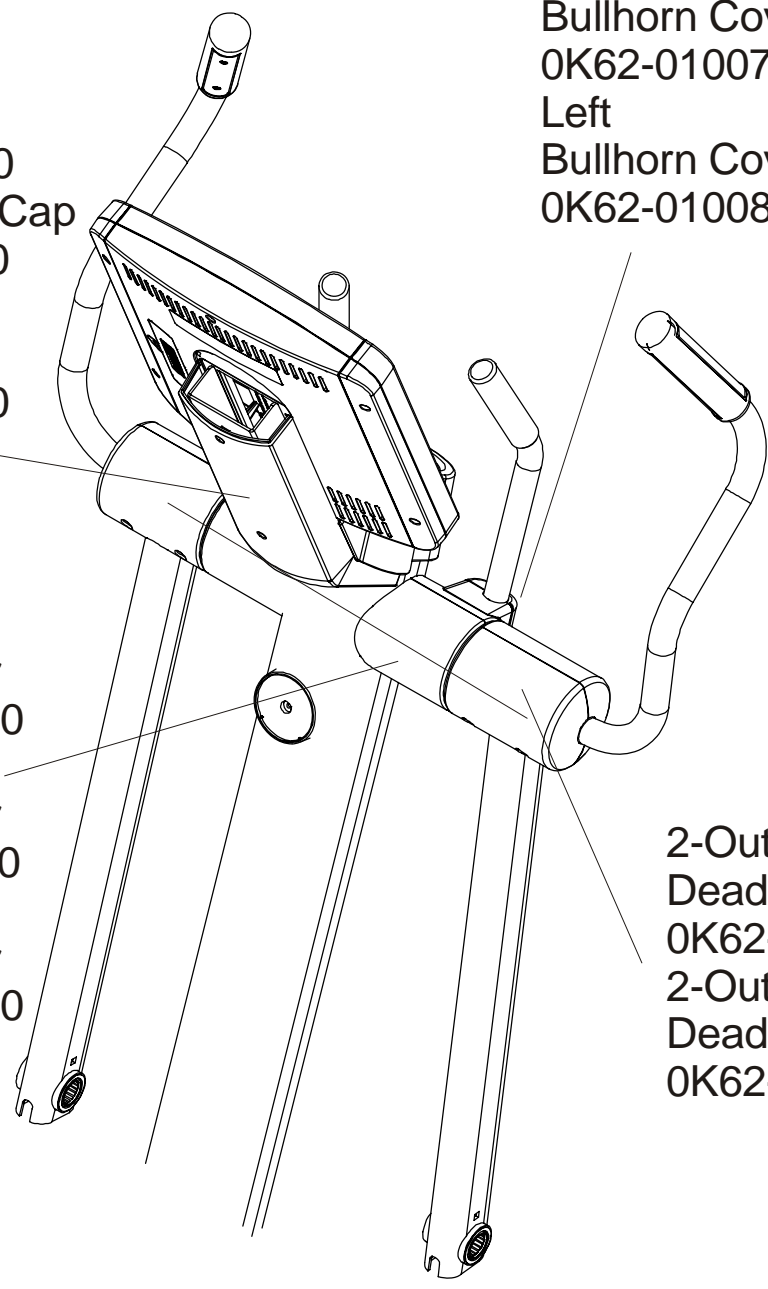

ARCTIC SILVER QUIET DRIVE 95XW

Console Support & Deadshaft Covers

95XW-0XXX-03

S/N AXF100000 and up

Console Support
AK62-00123-0000
Console Support Cap
0K62-01030-0000
Console Support
Shroud
0K62-01023-0000

Right
Bullhorn Cover
0K62-01007-0001
Left
Bullhorn Cover
0K62-01008-0001

Right Inside
Deadshaft Cover
0K62-01010-0000
Left Inside
Deadshaft Cover
0K62-01011-0000
2-Front Inside
Deadshaft Cover
0K62-01009-0000

2-Outside Front
Deadshaft Cover
0K62-01013-0000
2-Outside Rear
Deadshaft Cover
0K62-01012-0000