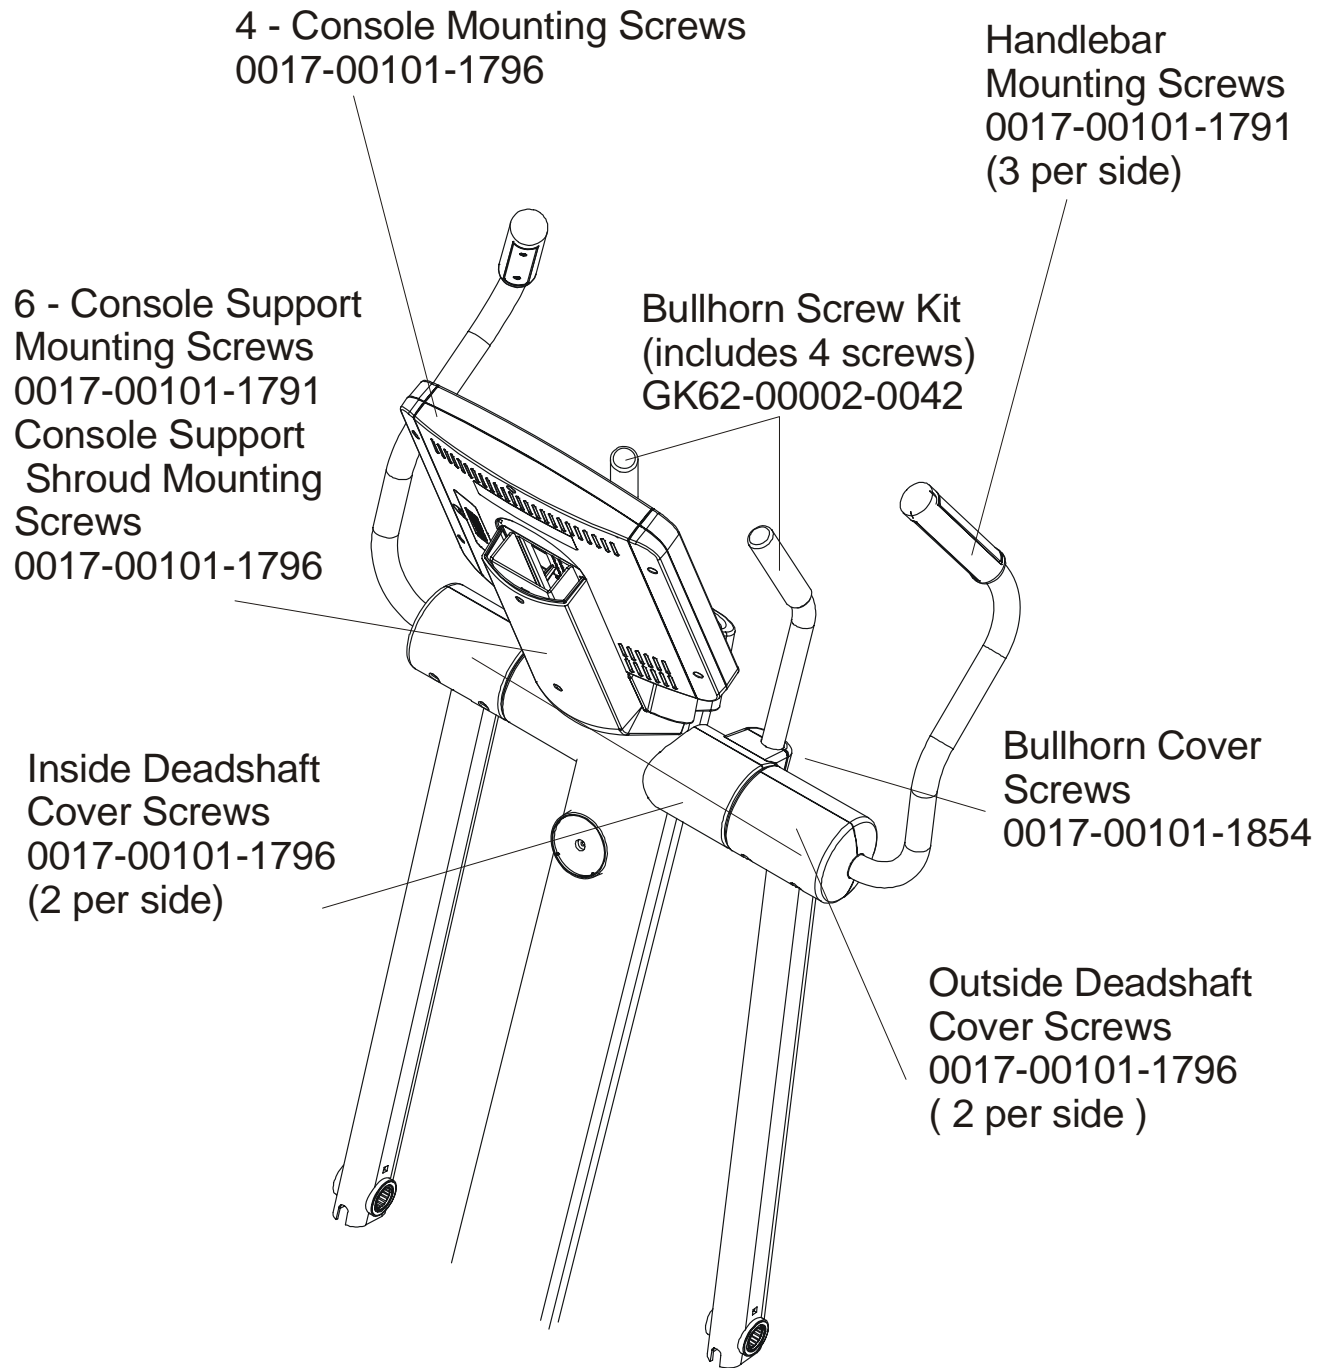

ARCTIC SILVER QUIET DRIVE 95XW

Upper Frame Hardware

95XW-0XXX-03

S/N AXF100000 and up

Items Not Shown:

Accessory Tray	0K62-01022-0000
Mounting Screws (2)	0017-00101-1846