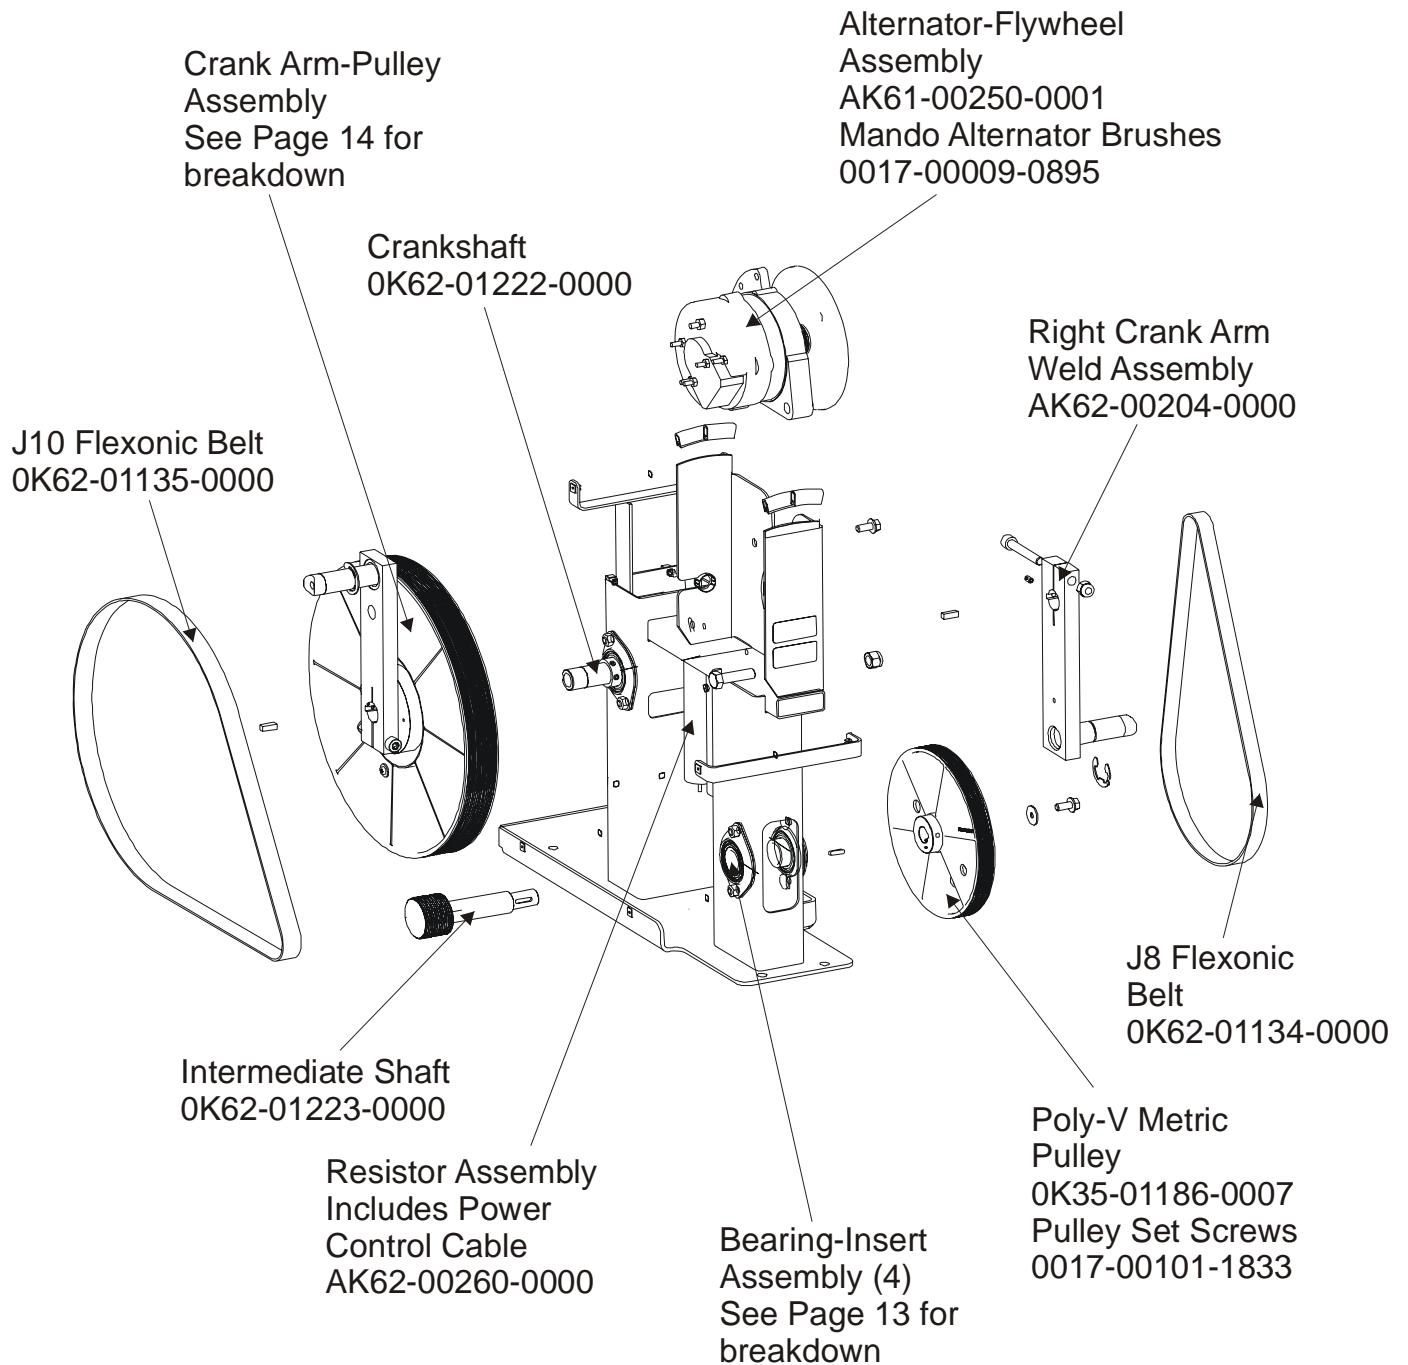

ARCTIC SILVER QUIET DRIVE 95XW
Drive Module

95XW-0XXX-03
S/N AXF100000 and up