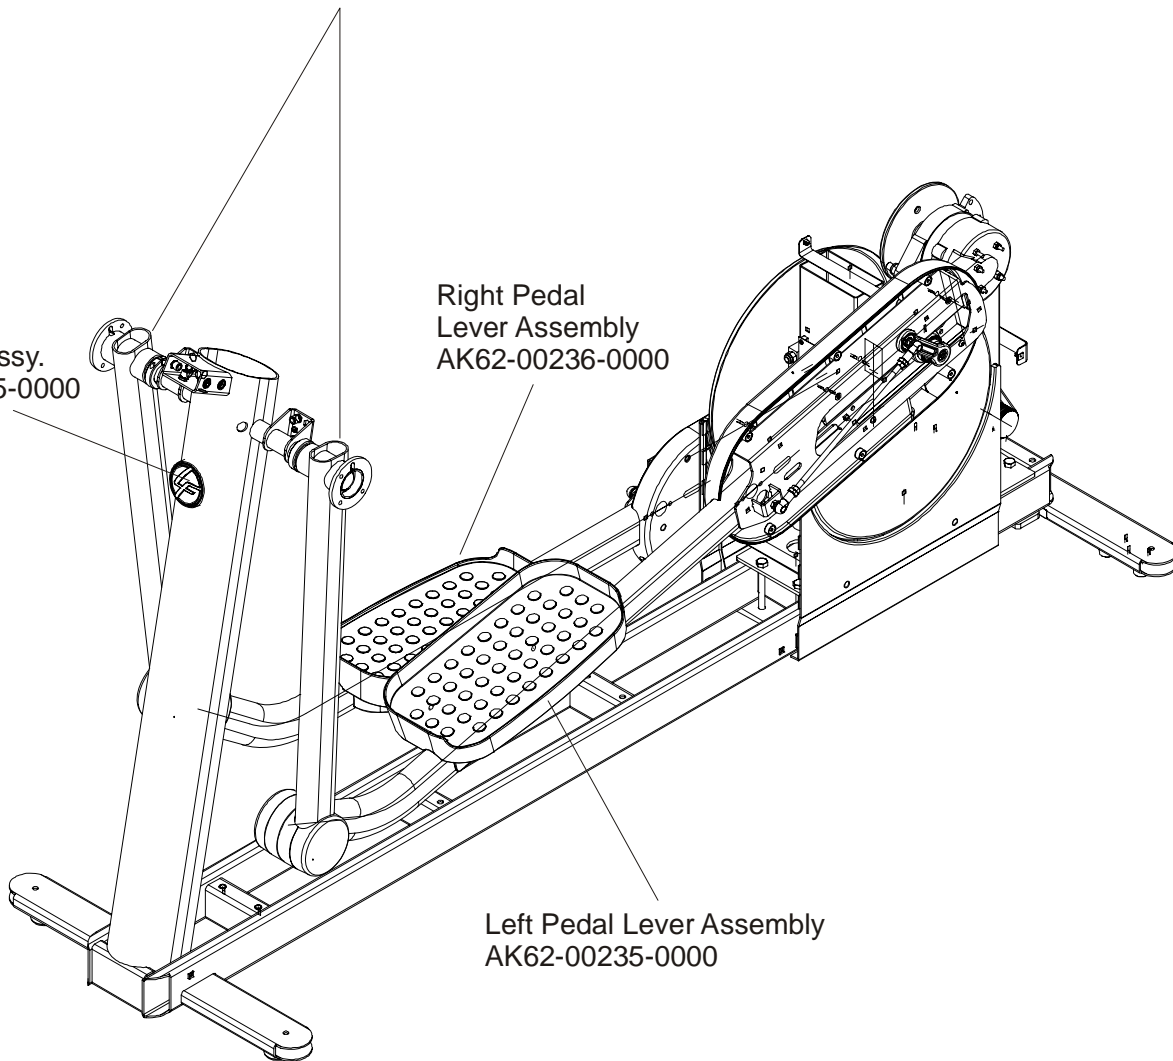

ARCTIC SILVER QUIET DRIVE 95XW

95XW-0XXX-03

Rocker Arms & Pedal Levers

S/N AXF100000 and up

Rocker Arms Kit
GK62-00002-0070
(contains 2 rocker arms,
part no. AK62-00383-0000)

Rocker Arms (2)
AK62-00383-0000
Shaft Collar w/Screws
OK61-01259-0000
Retaining Ring
0017-00100-0178
Metal Thrust Washer
OK62-01307-0000
Oillite Washer
OK62-01305-0000

LF Bug
Medallion Assy.
AK58-00245-0000

Right Pedal
Lever Assembly
AK62-00236-0000

Left Pedal Lever Assembly
AK62-00235-0000