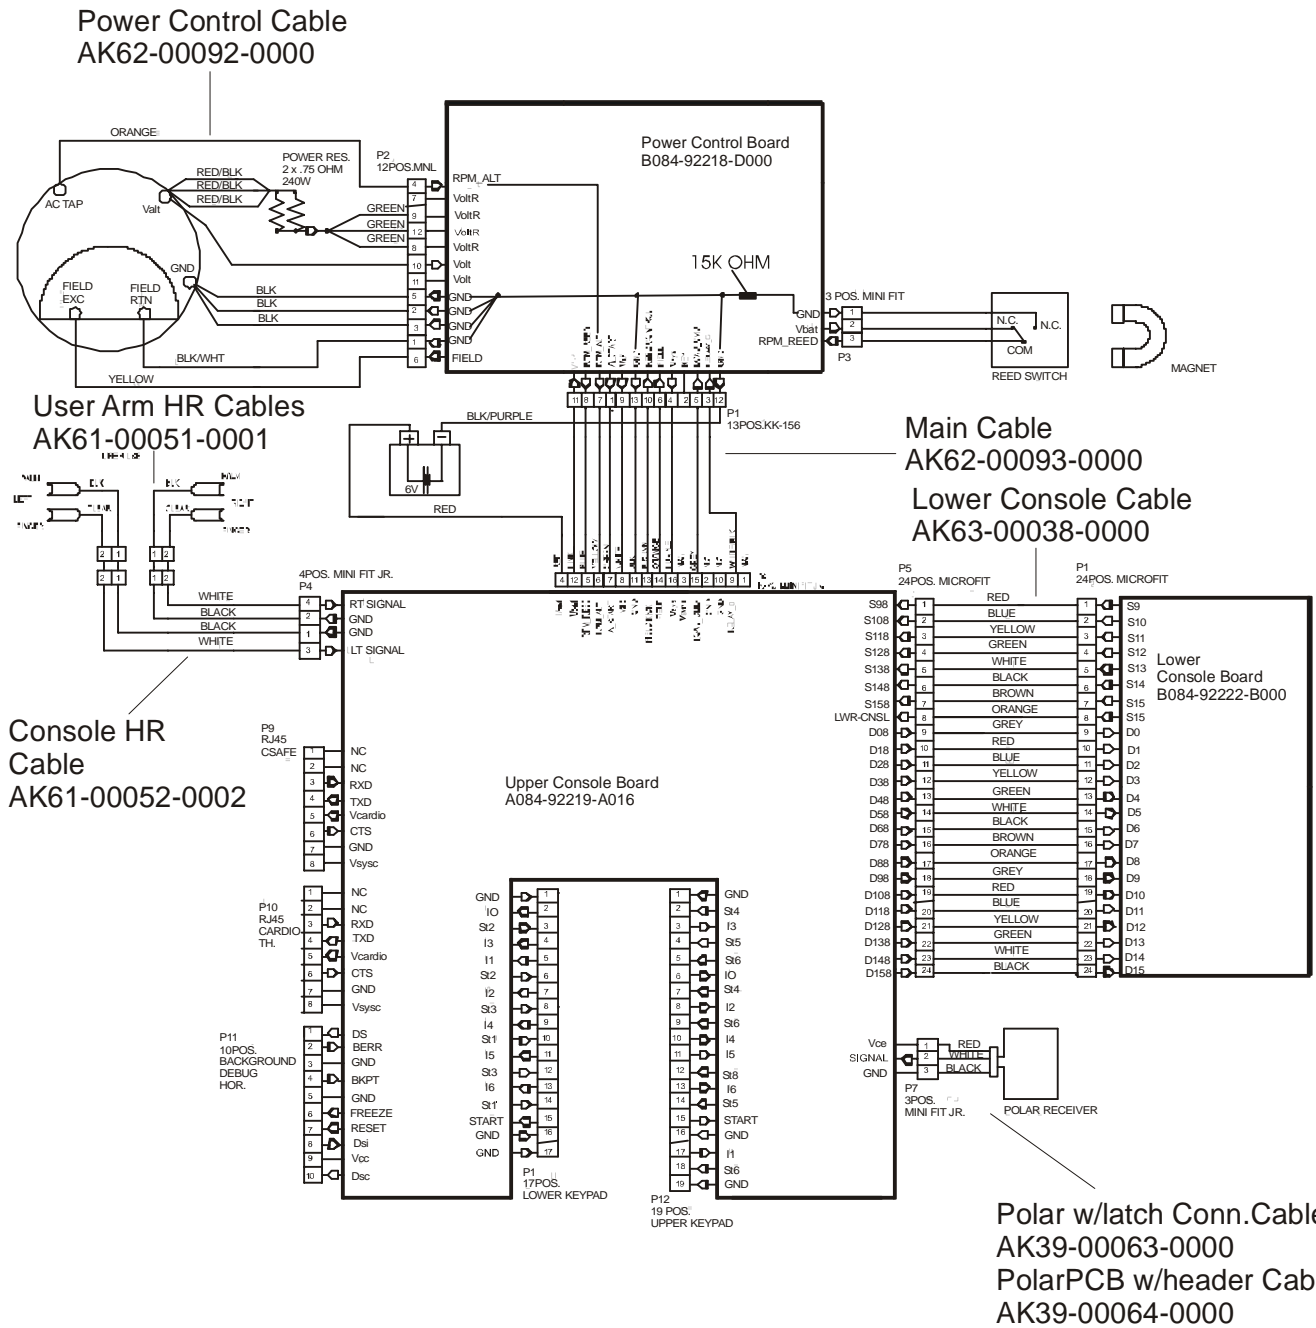

ARCTIC SILVER QUIET DRIVE 95XW

Cables

95XW-0XXX-03
S/N AXF10000 and up