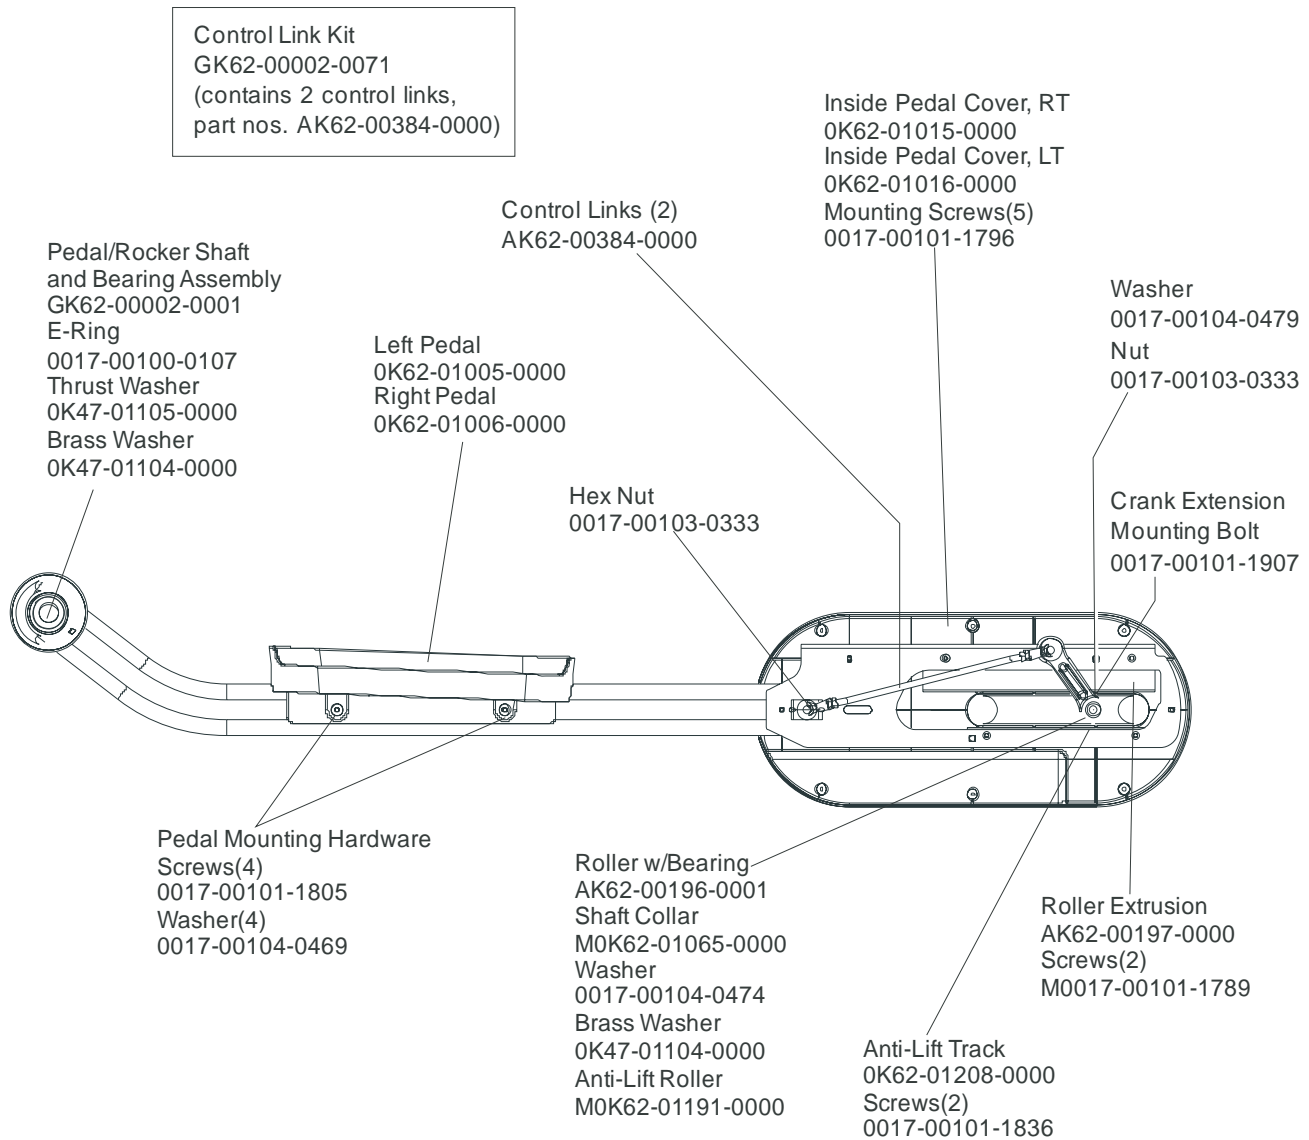

ARCTIC SILVER QUIET DRIVE 95XE

Rocker Arms & Pedal Levers

95XE-0XXX-05

S/N XHM074504931

Rocker Arms Kit
GK62-00002-0070
contents:

Rocker Arms (2)
Hardened Spacers (2)
Oilite Washers (2)
Retaining Rings (2)
Loctite 620
Alcohol pad

Stabilizer Caps
0K62-01003-0000(4)

Front Frame Cap
0K62-01004-0002
(Stealth Gray)
Mounting Screws
0017-00101-1795(2)

ARCTIC SILVER QUIET DRIVE 95XE

Lower Frame Shrouds & Hardware

95XE-0XXX-05
S/N XHM074504931

ARCTIC SILVER QUIET DRIVE 95XE

Pedal Lever Assembly Components

95XE-0XXX-05
S/N XHM074504931

Service Kit-
MGK62-00002-0044
Includes:

- 1 - crankshaft
- 2 - bearings
- 2 - sets of bearing flanges
- 4 - weldnuts and flat washers
- 4 - bolts

Service Kit- GK62-00002-0045
Includes:

- 1 - intermediate shaft
- 2 - bearings
- 2 - sets of bearing flanges
- 4 - weldnuts and flat washers
- 4 - bolts

Bearing Flanges (2)
OK62-01220-0000

1" Bearing
OK62-01221-0000