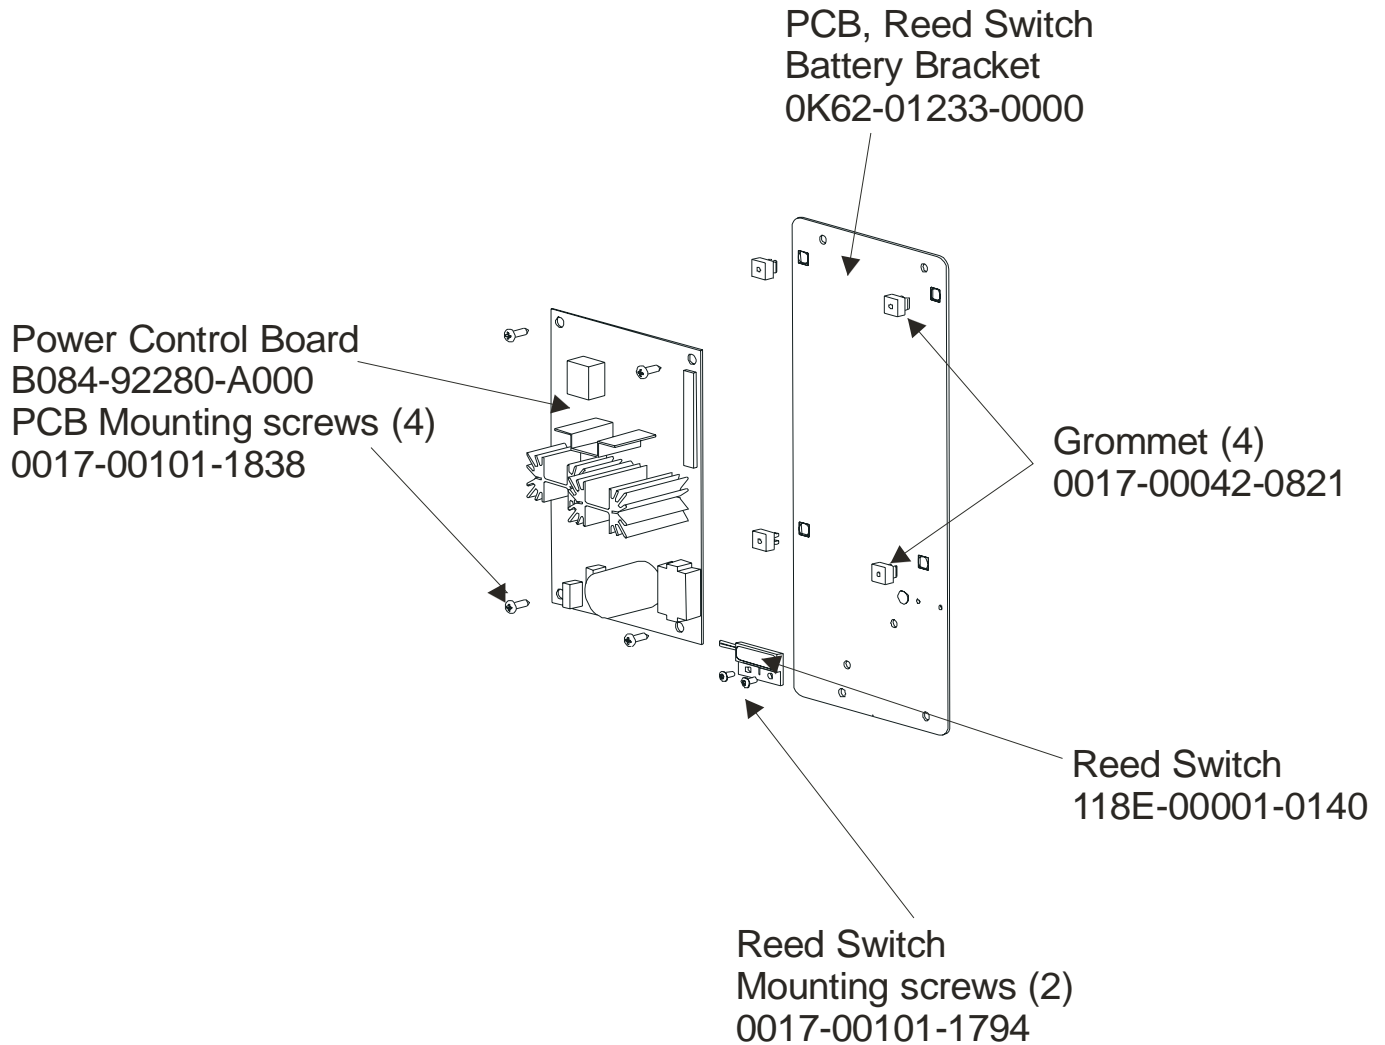

Stabilizer Caps
0K62-01003-0000(4)

Front Frame Cap
0K62-01004-0002
(Stealth Gray)
Mounting Screws
0017-00101-1795(2)

ARCTIC SILVER QUIET DRIVE 95XE

Lower Frame Shrouds & Hardware

95XE-0XXX-05
S/N XHM074504931

ARCTIC SILVER QUIET DRIVE 95XE

Pedal Lever Assembly Components

95XE-0XXX-05
S/N XHM074504931

Service Kit-
MGK62-00002-0044
Includes:

- 1 - crankshaft
- 2 - bearings
- 2 - sets of bearing flanges
- 4 - weldnuts and flat washers
- 4 - bolts