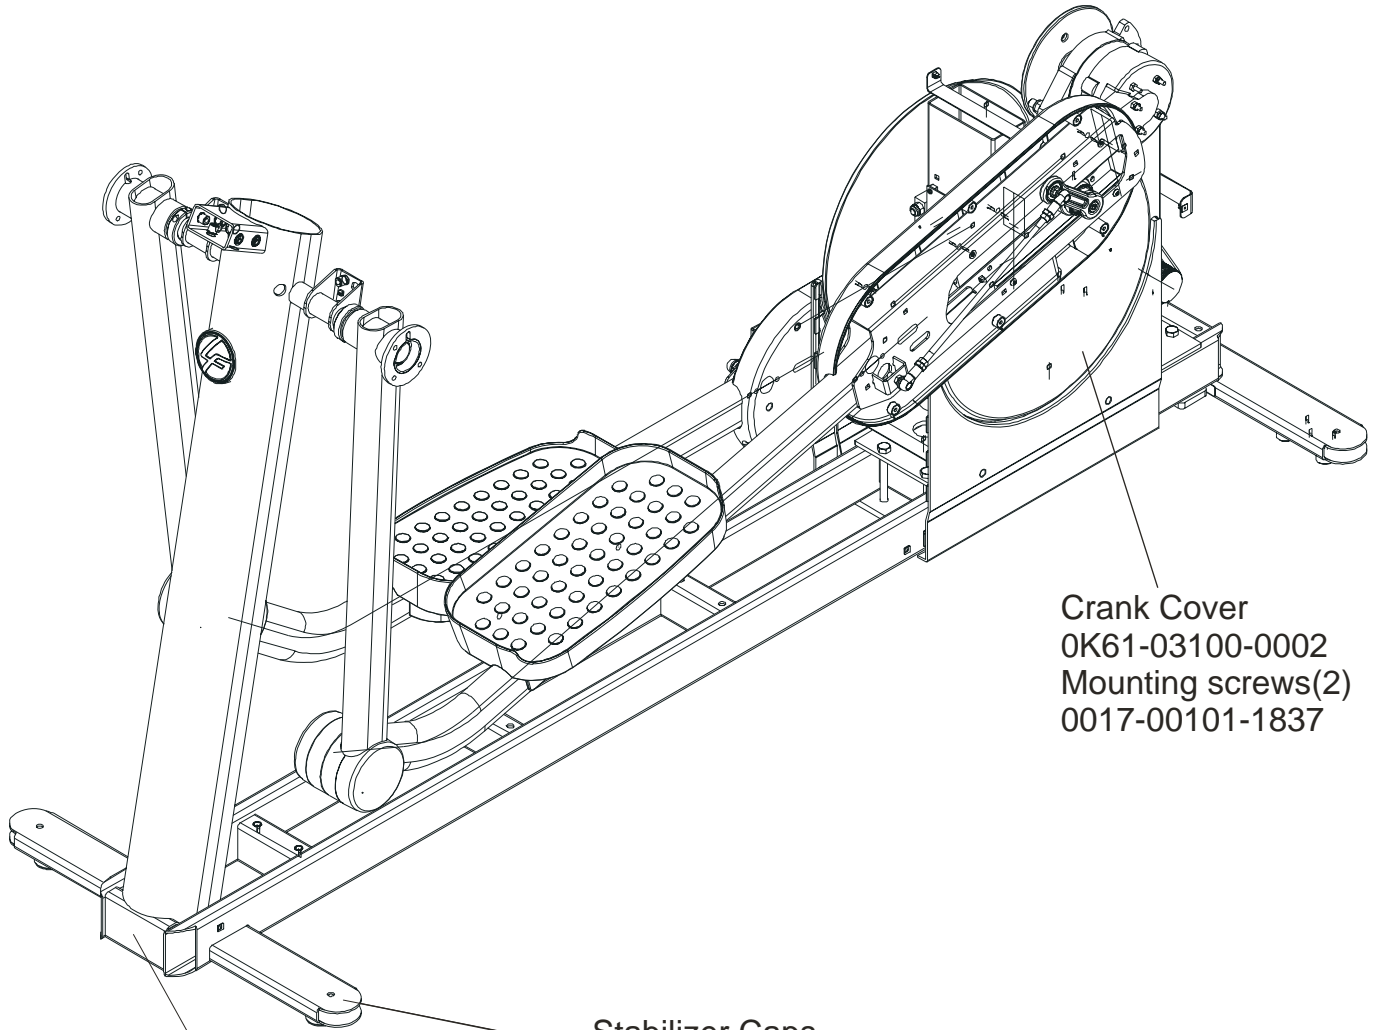

ARCTIC SILVER QUIET DRIVE 95XE
Crank Cover and Lower Caps

95XE-0XXX-05
S/N XHM074504931

Crank Cover
0K61-03100-0002
Mounting screws(2)
0017-00101-1837

Stabilizer Caps
0K62-01003-0000(4)

Front Frame Cap
0K62-01004-0002
(Stealth Gray)
Mounting Screws
0017-00101-1795(2)