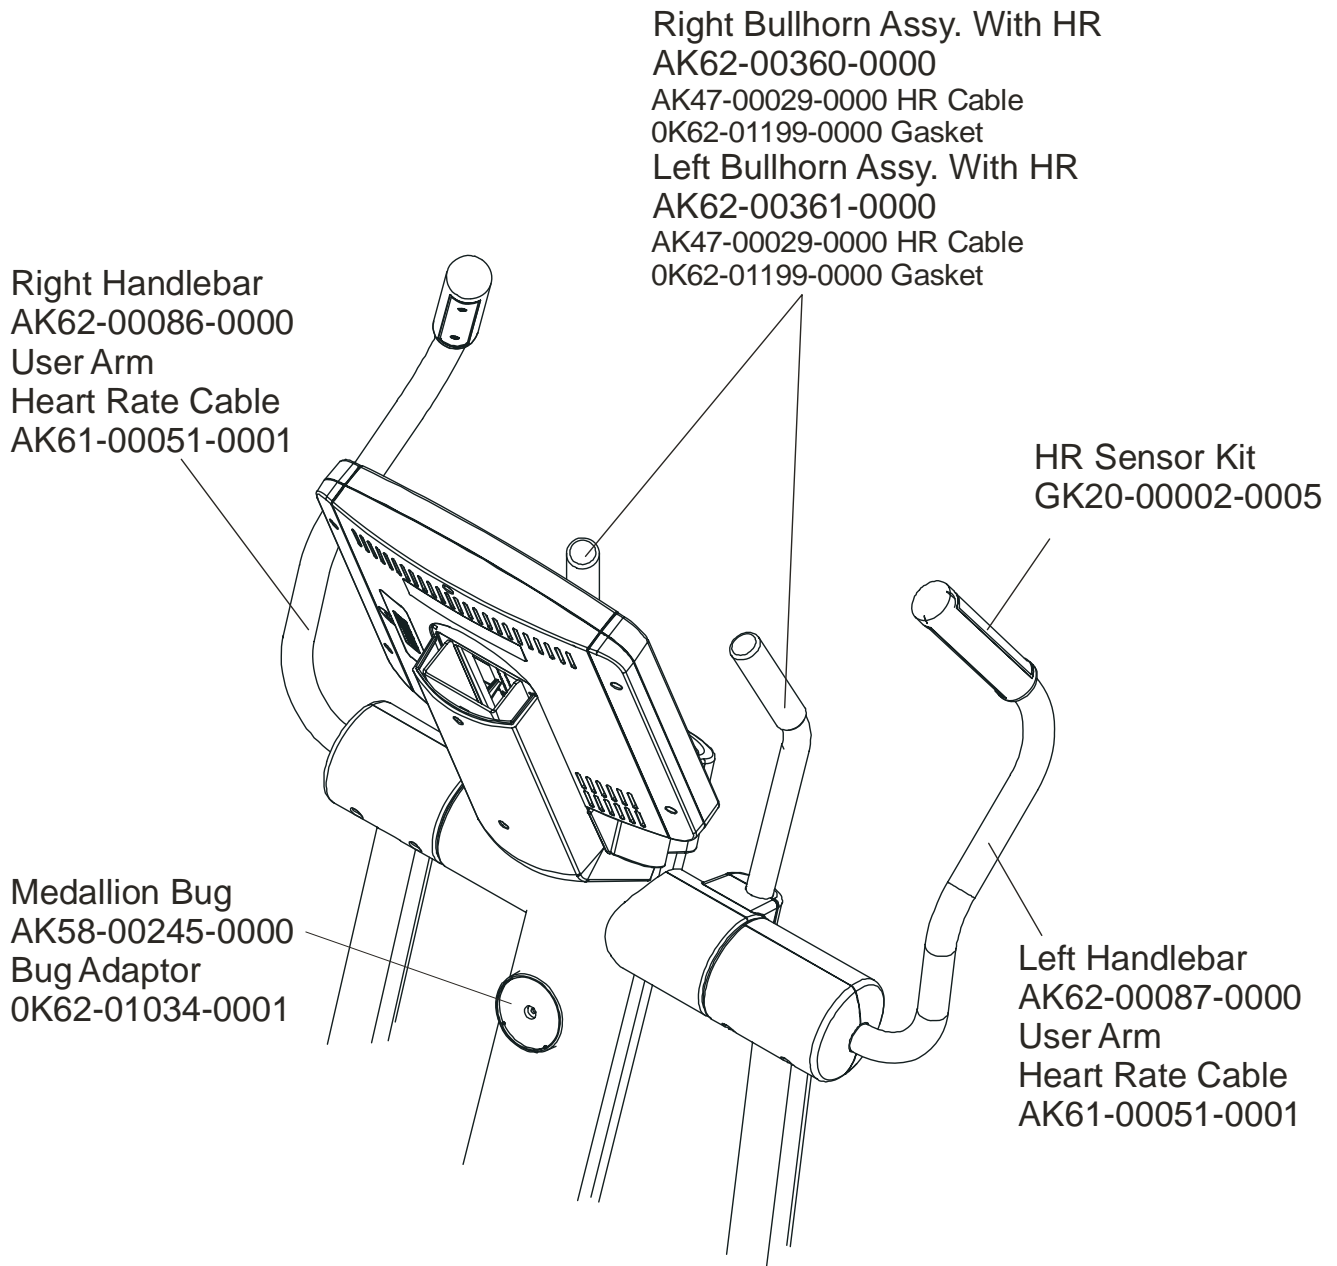

LifeFitness

ARCTIC SILVER QUIET DRIVE
CROSS-TRAINER 95Xe-0XXX-05
(Hungary-built Cross-trainer for Domestic Sales)

Customer Support Services **PARTS MANUAL** rev 14 Jun 2010

OPERATION MANUAL – (ENG)	M051-00K62-B095
OPERATION MANUAL – (F/S/P)	M051-00K62-B096
OPERATION MANUAL – (G/D/I)	M051-00K62-B097
OPERATION MANUAL – (JAP)	M051-00K62-B098
SERVICE MANUAL	M051-00K62-A149
HARDWARE BAG	AK62-00152-0001
TOUCH UP PAINT: SPRAY CAN .5 OZ BOTTLE W/APPLICATOR .33 OZ PEN	0017-00008-0204 0017-00008-0205 0017-00008-0206
ACCESS PANEL ASSEMBLY CONSISTS OF: 68" COAX CABLE DC POWER CABLE, 80" ACCESS PANEL BRACKET F TYPE PANEL CONNECTOR	AK62-00172-0000 AK32-00020-0000 AK32-00075-0004 0K62-01179-0000 0017-00021-2846
POWER SUPPLY (WALL TO UNIT)	118E-00001-0161
LINE CORD: DOM 10A 125V	0017-00003-0704
LINE CORD: CON 10A 250V	0017-00003-0691
LINE CORD: 10A UK	0017-00003-0889
LINE CORD: AUSTRALIA	0017-00003-0918

Note: The 95Xe comes with both Telemetry and LifePulse Sensors.

	Page
CONSOLE SUPPORT & DEADSHAFT COVERS	4
HANDLEBARS AND BULLHORNS	5
COMPLETE CONSOLE ASSEMBLY	6
CONSOLE COMPONENTS	7
UPPER FRAME HARDWARE	8
ROCKER ARMS AND PEDAL LEVERS	9
CRANK COVER AND LOWER CAPS	10
LOWER FRAME SHROUDS AND HARDWARE	11
PEDAL LEVER COMPONENTS	12
PCB, BATTERY, REED SWITCH & BRACKET	13
BEARING INSERT ASSEMBLY	14
CRANK ARM PULLEY ASSEMBLY.....	15
DRIVE MODULE.....	16
DRIVE MODULE HARDWARE	17
CABLES	18

ARCTIC SILVER QUIET DRIVE 95Xe
Console Support & Deadshaft Covers

95XE-0XXX-05
S/N XHM074504931

CONSOLE ASSEMBLY	
AK62-00369-0001	CONS-ASSY: MFG; NTSC; ENG

ARCTIC SILVER QUIET DRIVE 95XE

Console Components

ARCTIC SILVER QUIET DRIVE 95XE

Rocker Arms & Pedal Levers

95XE-0XXX-05

S/N XHM074504931

Rocker Arms Kit
GK62-00002-0070
contents:

Rocker Arms (2)
Hardened Spacers (2)
Oilite Washers (2)
Retaining Rings (2)
Loctite 620
Alcohol pad