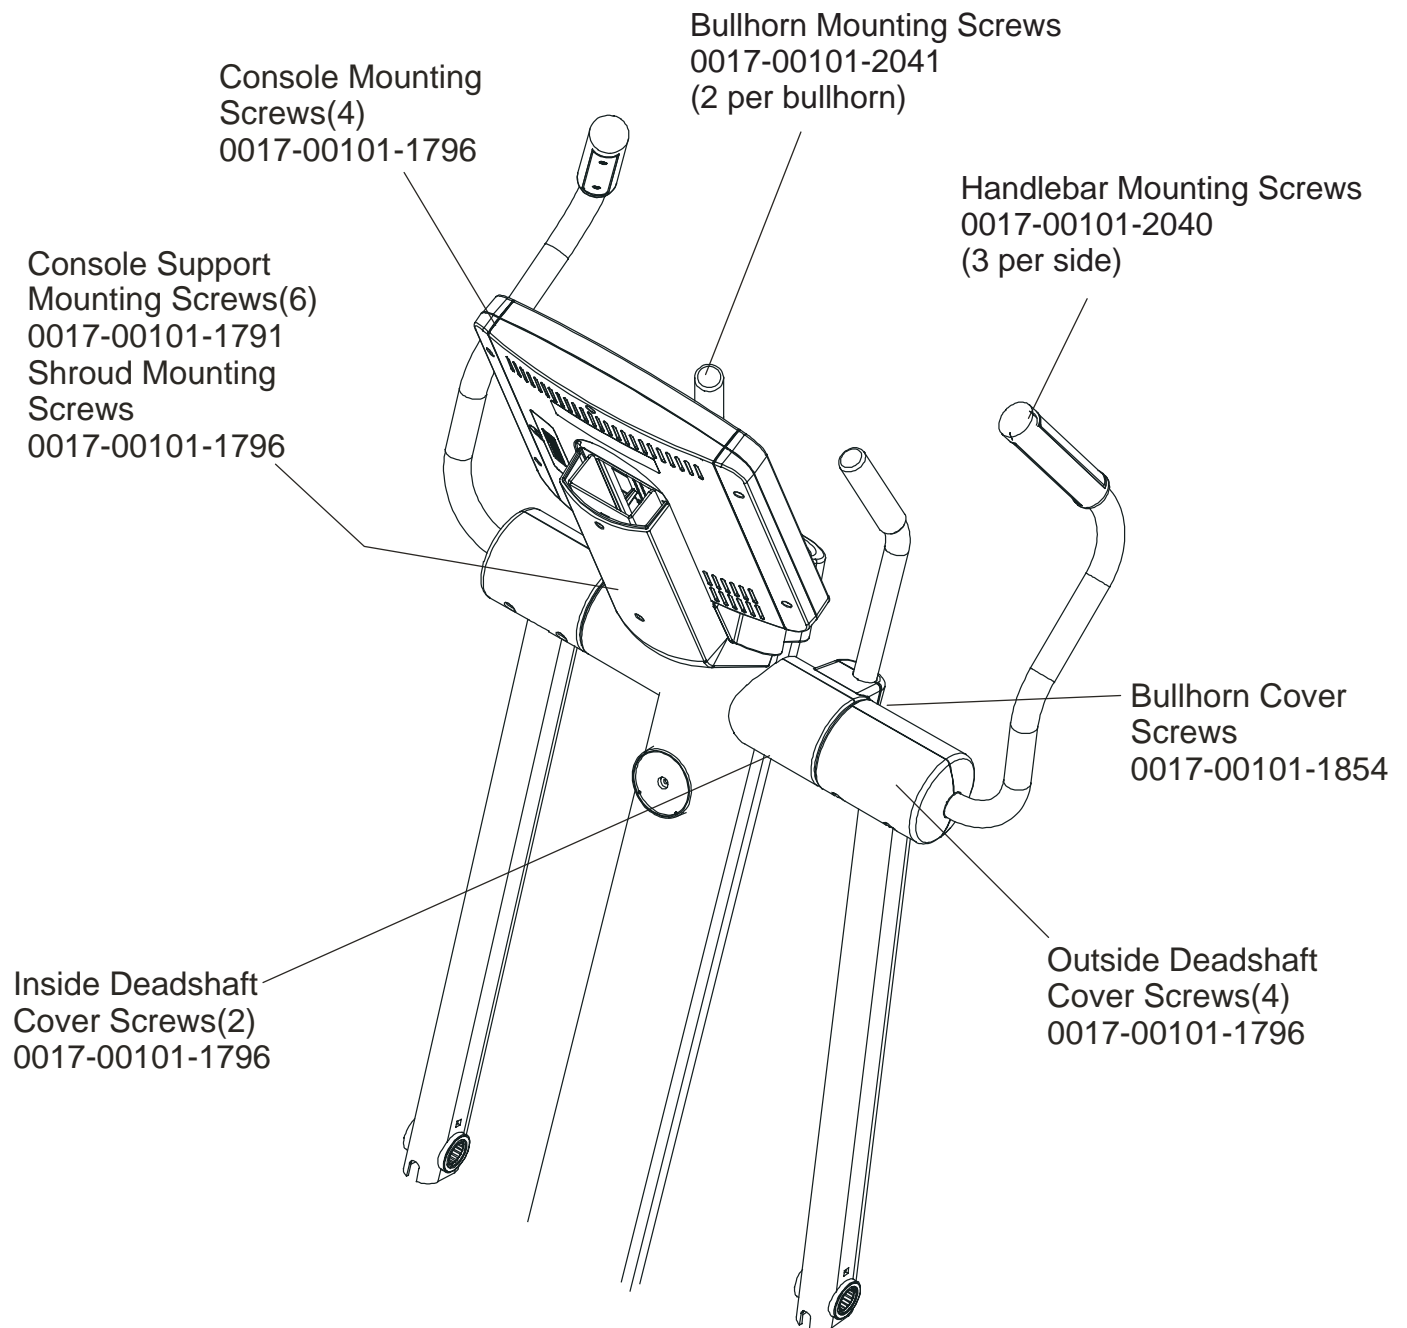

Note: The 95Xe comes with both Telemetry and LifePulse Sensors.

	Page
CONSOLE SUPPORT & DEADSHAFT COVERS	4
HANDLEBARS AND BULLHORNS	5
COMPLETE CONSOLE ASSEMBLY	6
CONSOLE COMPONENTS	7
UPPER FRAME HARDWARE	8
ROCKER ARMS AND PEDAL LEVERS	9
CRANK COVER AND LOWER CAPS	10
LOWER FRAME SHROUDS AND HARDWARE	11
PEDAL LEVER COMPONENTS	12
PCB, BATTERY, REED SWITCH & BRACKET	13
BEARING INSERT ASSEMBLY	14
CRANK ARM PULLEY ASSEMBLY.....	15
DRIVE MODULE.....	16
DRIVE MODULE HARDWARE	17
CABLES	18

ARCTIC SILVER QUIET DRIVE 95Xe
Console Support & Deadshaft Covers

95XE-0XXX-05
S/N XHM074504931

CONSOLE ASSEMBLY	
AK62-00369-0001	CONS-ASSY: MFG; NTSC; ENG

ARCTIC SILVER QUIET DRIVE 95XE

Console Components

95XE-0XXX-05

S/N XHM074504931

Items Not Shown:

Accessory Tray	0K62-01022-0001 (Stealth Gray)
----------------	--------------------------------

Mounting Screws (2)	0017-00101-1846
---------------------	-----------------

ARCTIC SILVER QUIET DRIVE 95XE

Rocker Arms & Pedal Levers

95XE-0XXX-05

S/N XHM074504931

Rocker Arms Kit
GK62-00002-0070
contents:

Rocker Arms (2)
Hardened Spacers (2)
Oilite Washers (2)
Retaining Rings (2)
Loctite 620
Alcohol pad