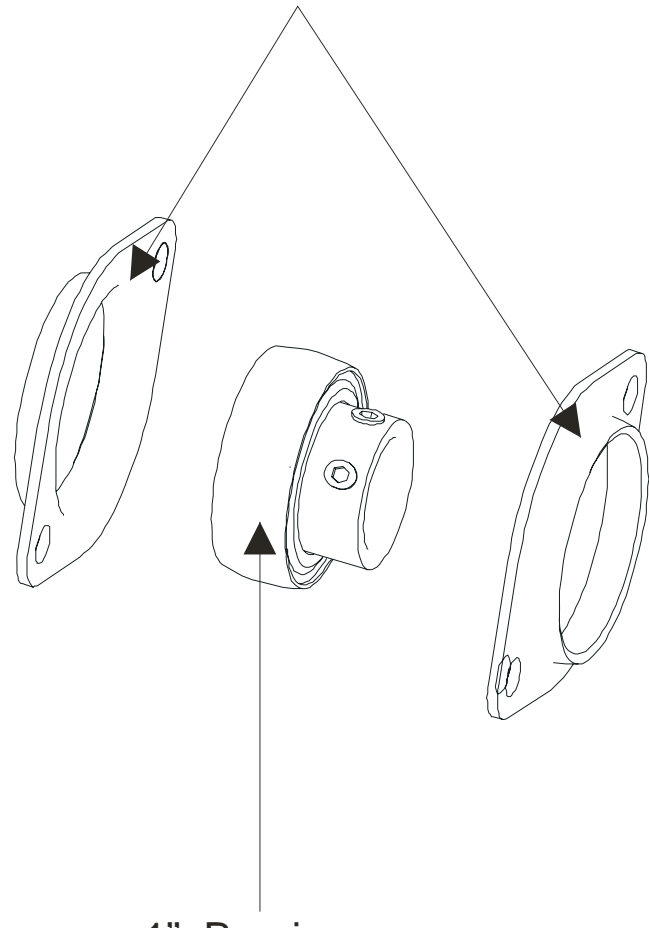

ARCTIC SILVER QUIET DRIVE 95XE

Pedal Lever Assembly Components

95XE-0XXX-05
S/N XHM074504931

Service Kit-
MGK62-00002-0044
Includes:

- 1 - crankshaft
- 2 - bearings
- 2 - sets of bearing flanges
- 4 - weldnuts and flat washers
- 4 - bolts

Service Kit- GK62-00002-0045
Includes:

- 1 - intermediate shaft
- 2 - bearings
- 2 - sets of bearing flanges
- 4 - weldnuts and flat washers
- 4 - bolts

Bearing Flanges (2)
OK62-01220-0000

1" Bearing
OK62-01221-0000