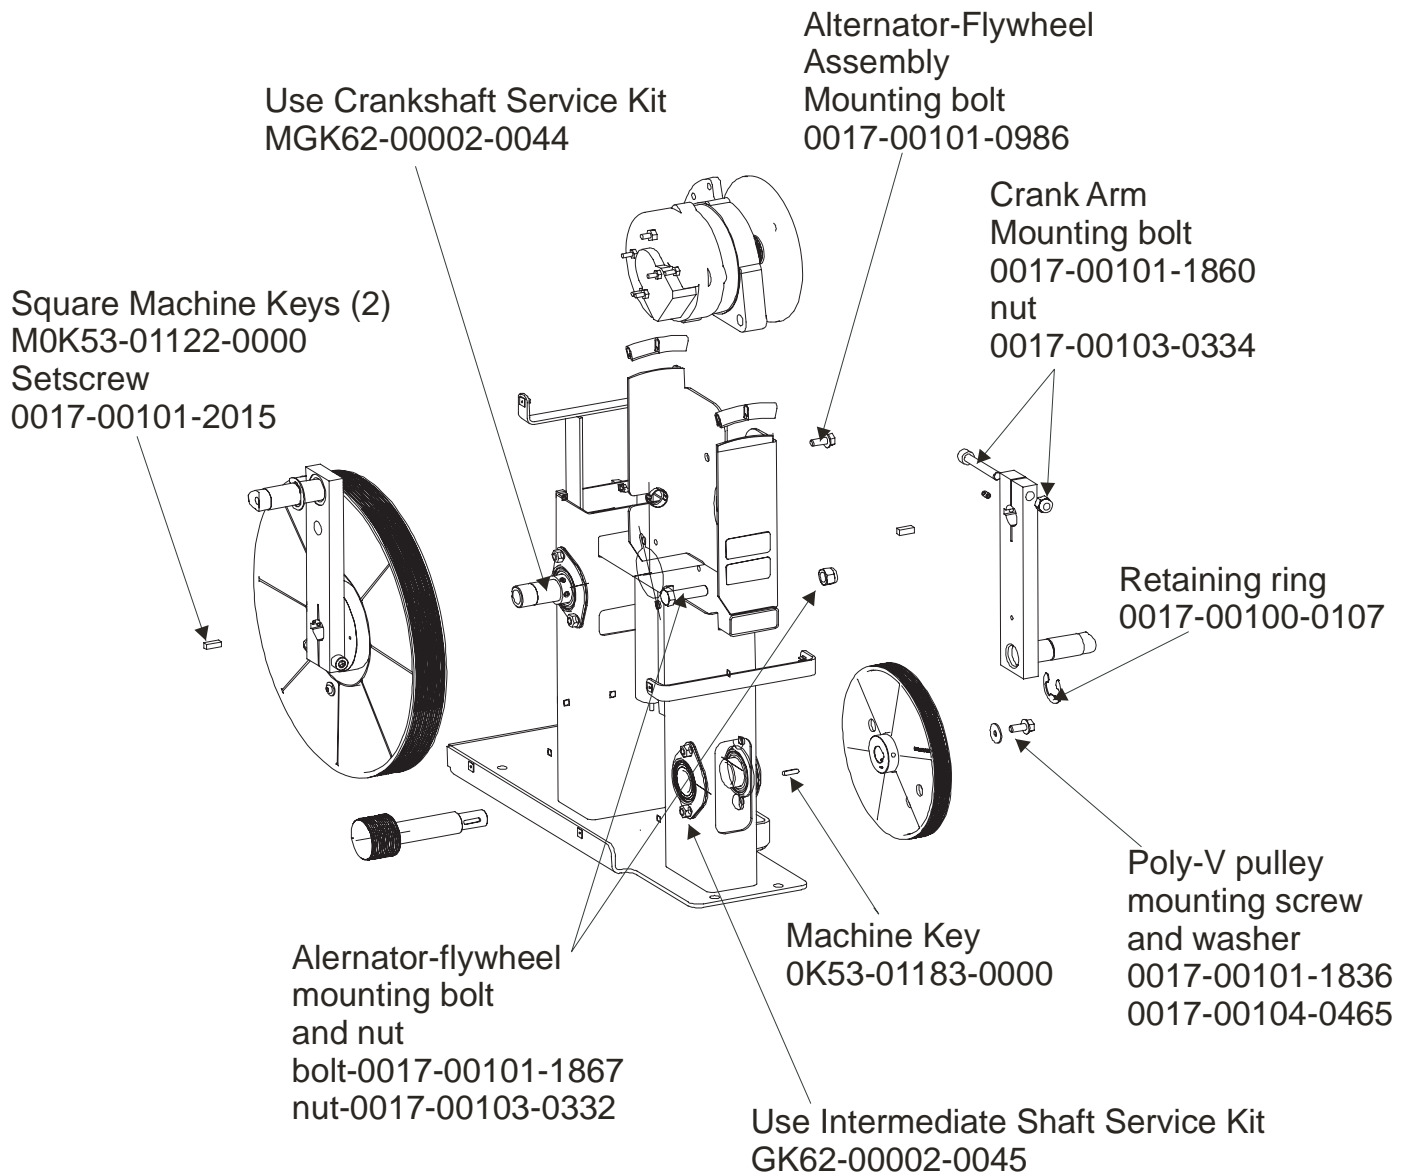

ARCTIC SILVER QUIET DRIVE 95XE

Pedal Lever Assembly Components

95XE-0XXX-05
S/N XHM074504931

Service Kit-
MGK62-00002-0044
Includes:

- 1 - crankshaft
- 2 - bearings
- 2 - sets of bearing flanges
- 4 - weldnuts and flat washers
- 4 - bolts

Service Kit- GK62-00002-0045
Includes:

- 1 - intermediate shaft
- 2 - bearings
- 2 - sets of bearing flanges
- 4 - weldnuts and flat washers
- 4 - bolts

Bearing Flanges (2)
OK62-01220-0000

1" Bearing
OK62-01221-0000