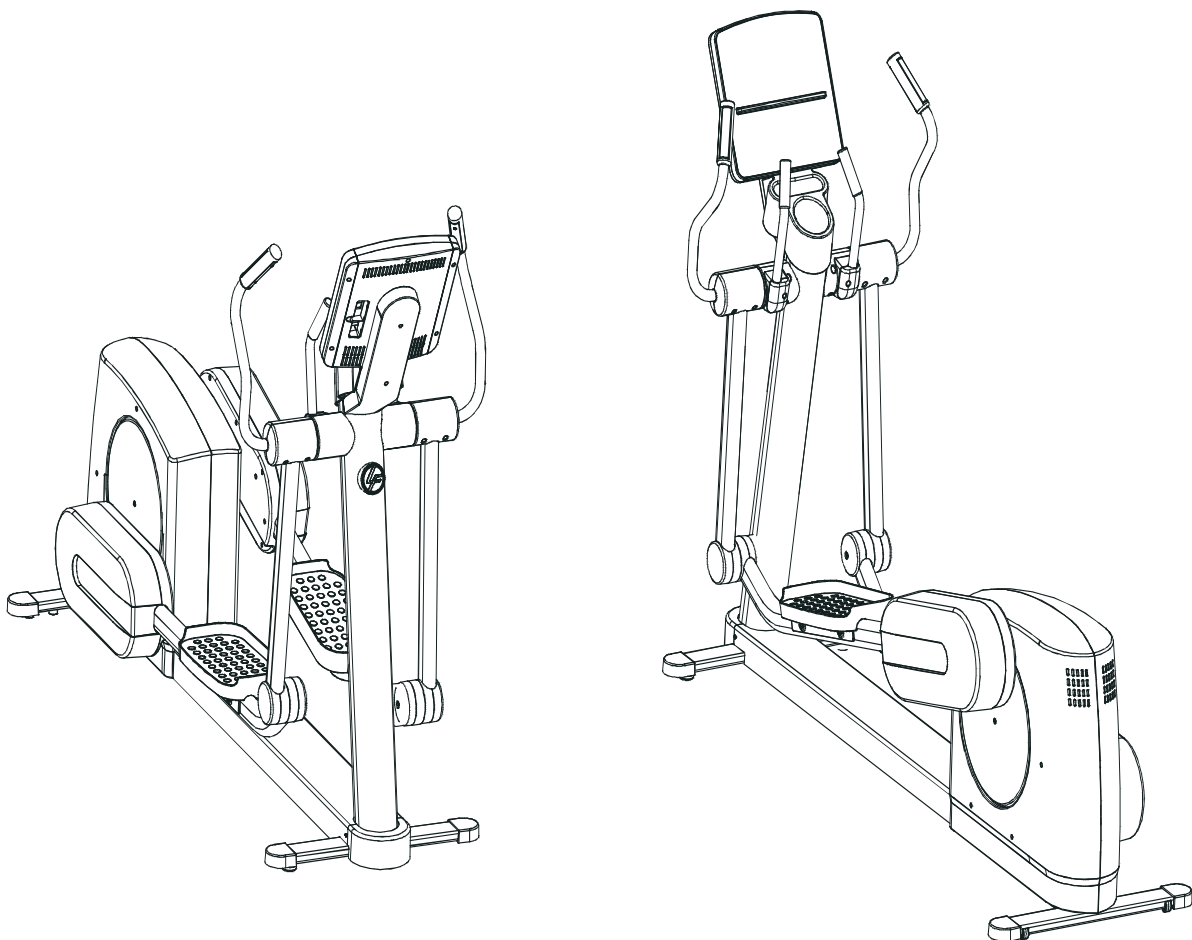

LifeFitness

ARCTIC SILVER QUIET DRIVE
CROSS-TRAINER 95Xe-0XXX-05
(Hungary-built Cross-trainer for Domestic Sales)

Customer Support Services **PARTS MANUAL** rev 14 Jun 2010

OPERATION MANUAL – (ENG)	M051-00K62-B095
OPERATION MANUAL – (F/S/P)	M051-00K62-B096
OPERATION MANUAL – (G/D/I)	M051-00K62-B097
OPERATION MANUAL – (JAP)	M051-00K62-B098
SERVICE MANUAL	M051-00K62-A149
HARDWARE BAG	AK62-00152-0001
TOUCH UP PAINT: SPRAY CAN .5 OZ BOTTLE W/APPLICATOR .33 OZ PEN	0017-00008-0204 0017-00008-0205 0017-00008-0206
ACCESS PANEL ASSEMBLY CONSISTS OF: 68" COAX CABLE DC POWER CABLE, 80" ACCESS PANEL BRACKET F TYPE PANEL CONNECTOR	AK62-00172-0000 AK32-00020-0000 AK32-00075-0004 0K62-01179-0000 0017-00021-2846
POWER SUPPLY (WALL TO UNIT)	118E-00001-0161
LINE CORD: DOM 10A 125V	0017-00003-0704
LINE CORD: CON 10A 250V	0017-00003-0691
LINE CORD: 10A UK	0017-00003-0889
LINE CORD: AUSTRALIA	0017-00003-0918

Note: The 95Xe comes with both Telemetry and LifePulse Sensors.

	Page
CONSOLE SUPPORT & DEADSHAFT COVERS	4
HANDLEBARS AND BULLHORNS	5
COMPLETE CONSOLE ASSEMBLY	6
CONSOLE COMPONENTS	7
UPPER FRAME HARDWARE	8
ROCKER ARMS AND PEDAL LEVERS	9
CRANK COVER AND LOWER CAPS	10
LOWER FRAME SHROUDS AND HARDWARE	11
PEDAL LEVER COMPONENTS	12
PCB, BATTERY, REED SWITCH & BRACKET	13
BEARING INSERT ASSEMBLY	14
CRANK ARM PULLEY ASSEMBLY.....	15
DRIVE MODULE.....	16
DRIVE MODULE HARDWARE	17
CABLES	18

ARCTIC SILVER QUIET DRIVE 95Xe
Console Support & Deadshaft Covers

95XE-0XXX-05
S/N XHM074504931

CONSOLE ASSEMBLY	
AK62-00369-0001	CONS-ASSY: MFG; NTSC; ENG

ARCTIC SILVER QUIET DRIVE 95XE

Console Components

ARCTIC SILVER QUIET DRIVE 95XE

Rocker Arms & Pedal Levers

95XE-0XXX-05

S/N XHM074504931

Rocker Arms Kit
GK62-00002-0070
contents:

Rocker Arms (2)
Hardened Spacers (2)
Oilite Washers (2)
Retaining Rings (2)
Loctite 620
Alcohol pad