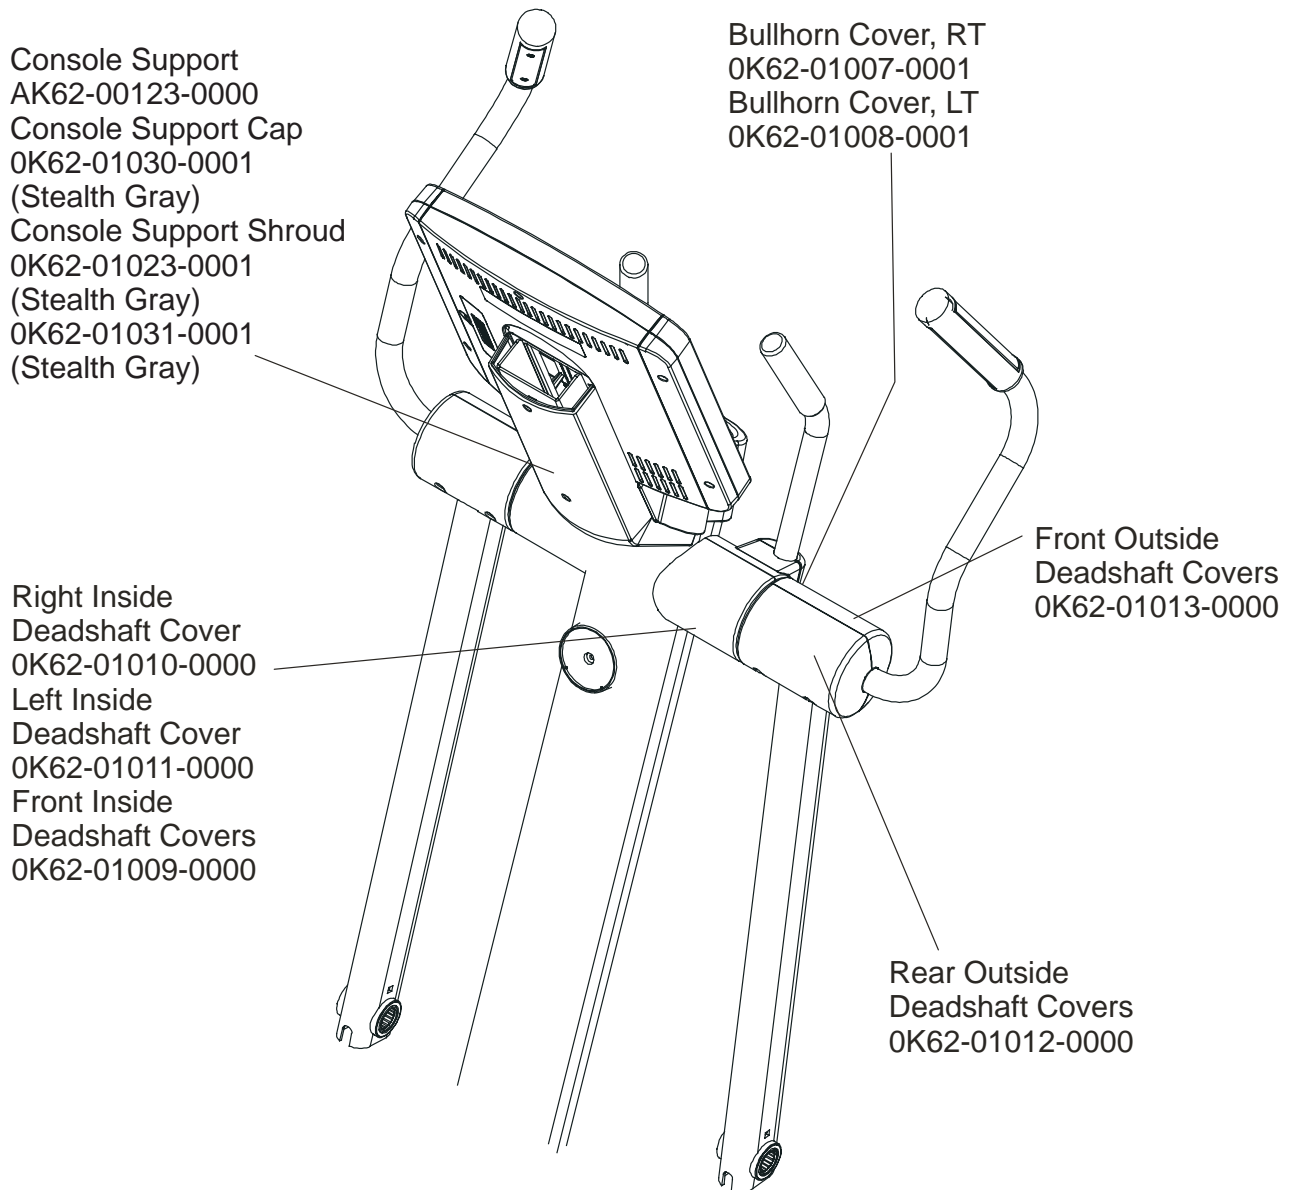

LifeFitness

ARCTIC SILVER QUIET DRIVE
CROSS-TRAINER 95Xe-0XXX-05
(Hungary-built Cross-trainer for Domestic Sales)

Customer Support Services **PARTS MANUAL** rev 14 Jun 2010

OPERATION MANUAL – (ENG)	M051-00K62-B095
OPERATION MANUAL – (F/S/P)	M051-00K62-B096
OPERATION MANUAL – (G/D/I)	M051-00K62-B097
OPERATION MANUAL – (JAP)	M051-00K62-B098
SERVICE MANUAL	M051-00K62-A149
HARDWARE BAG	AK62-00152-0001
TOUCH UP PAINT: SPRAY CAN .5 OZ BOTTLE W/APPLICATOR .33 OZ PEN	0017-00008-0204 0017-00008-0205 0017-00008-0206
ACCESS PANEL ASSEMBLY CONSISTS OF: 68" COAX CABLE DC POWER CABLE, 80" ACCESS PANEL BRACKET F TYPE PANEL CONNECTOR	AK62-00172-0000 AK32-00020-0000 AK32-00075-0004 0K62-01179-0000 0017-00021-2846
POWER SUPPLY (WALL TO UNIT)	118E-00001-0161
LINE CORD: DOM 10A 125V	0017-00003-0704
LINE CORD: CON 10A 250V	0017-00003-0691
LINE CORD: 10A UK	0017-00003-0889
LINE CORD: AUSTRALIA	0017-00003-0918

Note: The 95Xe comes with both Telemetry and LifePulse Sensors.

	Page
CONSOLE SUPPORT & DEADSHAFT COVERS	4
HANDLEBARS AND BULLHORNS	5
COMPLETE CONSOLE ASSEMBLY	6
CONSOLE COMPONENTS	7
UPPER FRAME HARDWARE	8
ROCKER ARMS AND PEDAL LEVERS	9
CRANK COVER AND LOWER CAPS	10
LOWER FRAME SHROUDS AND HARDWARE	11
PEDAL LEVER COMPONENTS	12
PCB, BATTERY, REED SWITCH & BRACKET	13
BEARING INSERT ASSEMBLY	14
CRANK ARM PULLEY ASSEMBLY.....	15
DRIVE MODULE.....	16
DRIVE MODULE HARDWARE	17
CABLES	18

ARCTIC SILVER QUIET DRIVE 95Xe
Console Support & Deadshaft Covers

95XE-0XXX-05
S/N XHM074504931

CONSOLE ASSEMBLY	
AK62-00369-0001	CONS-ASSY: MFG; NTSC; ENG

ARCTIC SILVER QUIET DRIVE 95XE

Console Components

ARCTIC SILVER QUIET DRIVE 95XE

Rocker Arms & Pedal Levers

95XE-0XXX-05

S/N XHM074504931

Rocker Arms Kit
GK62-00002-0070
contents:

Rocker Arms (2)
Hardened Spacers (2)
Oilite Washers (2)
Retaining Rings (2)
Loctite 620
Alcohol pad