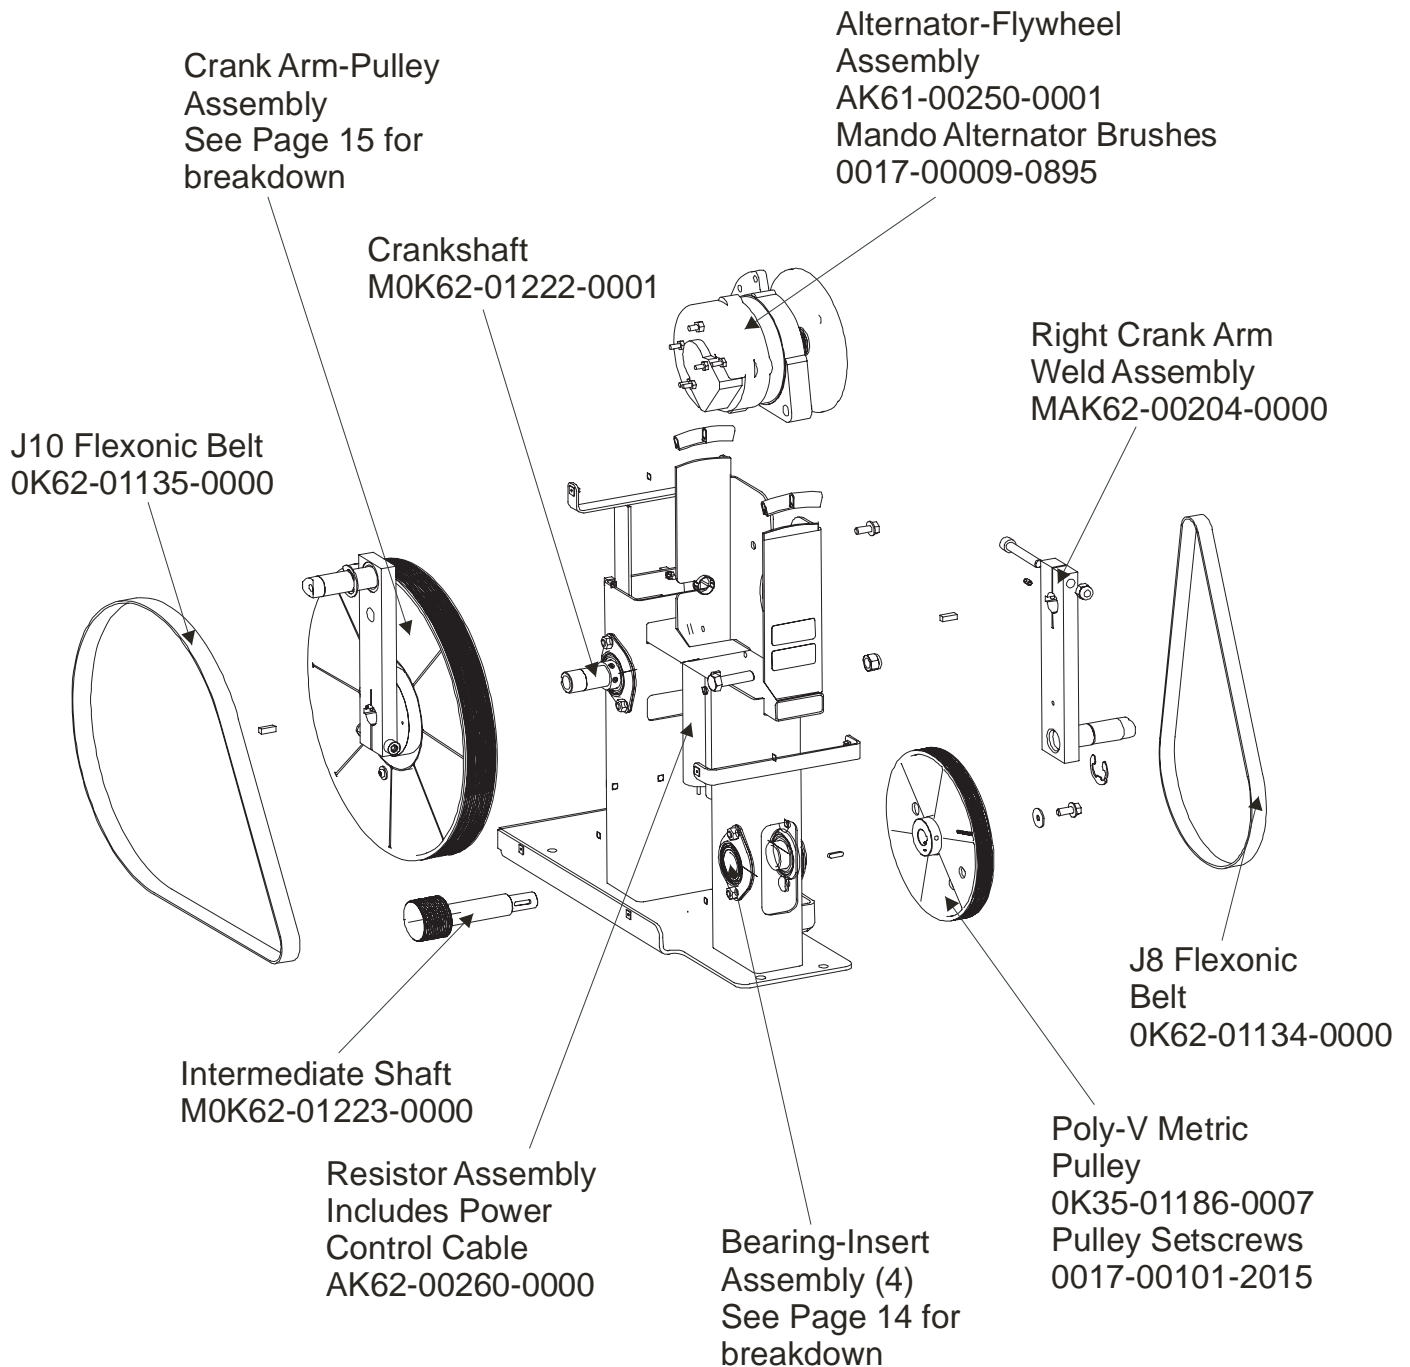

ARCTIC SILVER QUIET DRIVE 95XE

Rocker Arms & Pedal Levers

95XE-0XXX-05

S/N XHM074504931

Rocker Arms Kit
GK62-00002-0070
contents:

Rocker Arms (2)
Hardened Spacers (2)
Oilite Washers (2)
Retaining Rings (2)
Loctite 620
Alcohol pad

ARCTIC SILVER QUIET DRIVE 95XE

Pedal Lever Assembly Components

95XE-0XXX-05
S/N XHM074504931

Service Kit-
MGK62-00002-0044
Includes:

- 1 - crankshaft
- 2 - bearings
- 2 - sets of bearing flanges
- 4 - weldnuts and flat washers
- 4 - bolts

Service Kit- GK62-00002-0045
Includes:

- 1 - intermediate shaft
- 2 - bearings
- 2 - sets of bearing flanges
- 4 - weldnuts and flat washers
- 4 - bolts

Bearing Flanges (2)
OK62-01220-0000

1" Bearing
OK62-01221-0000