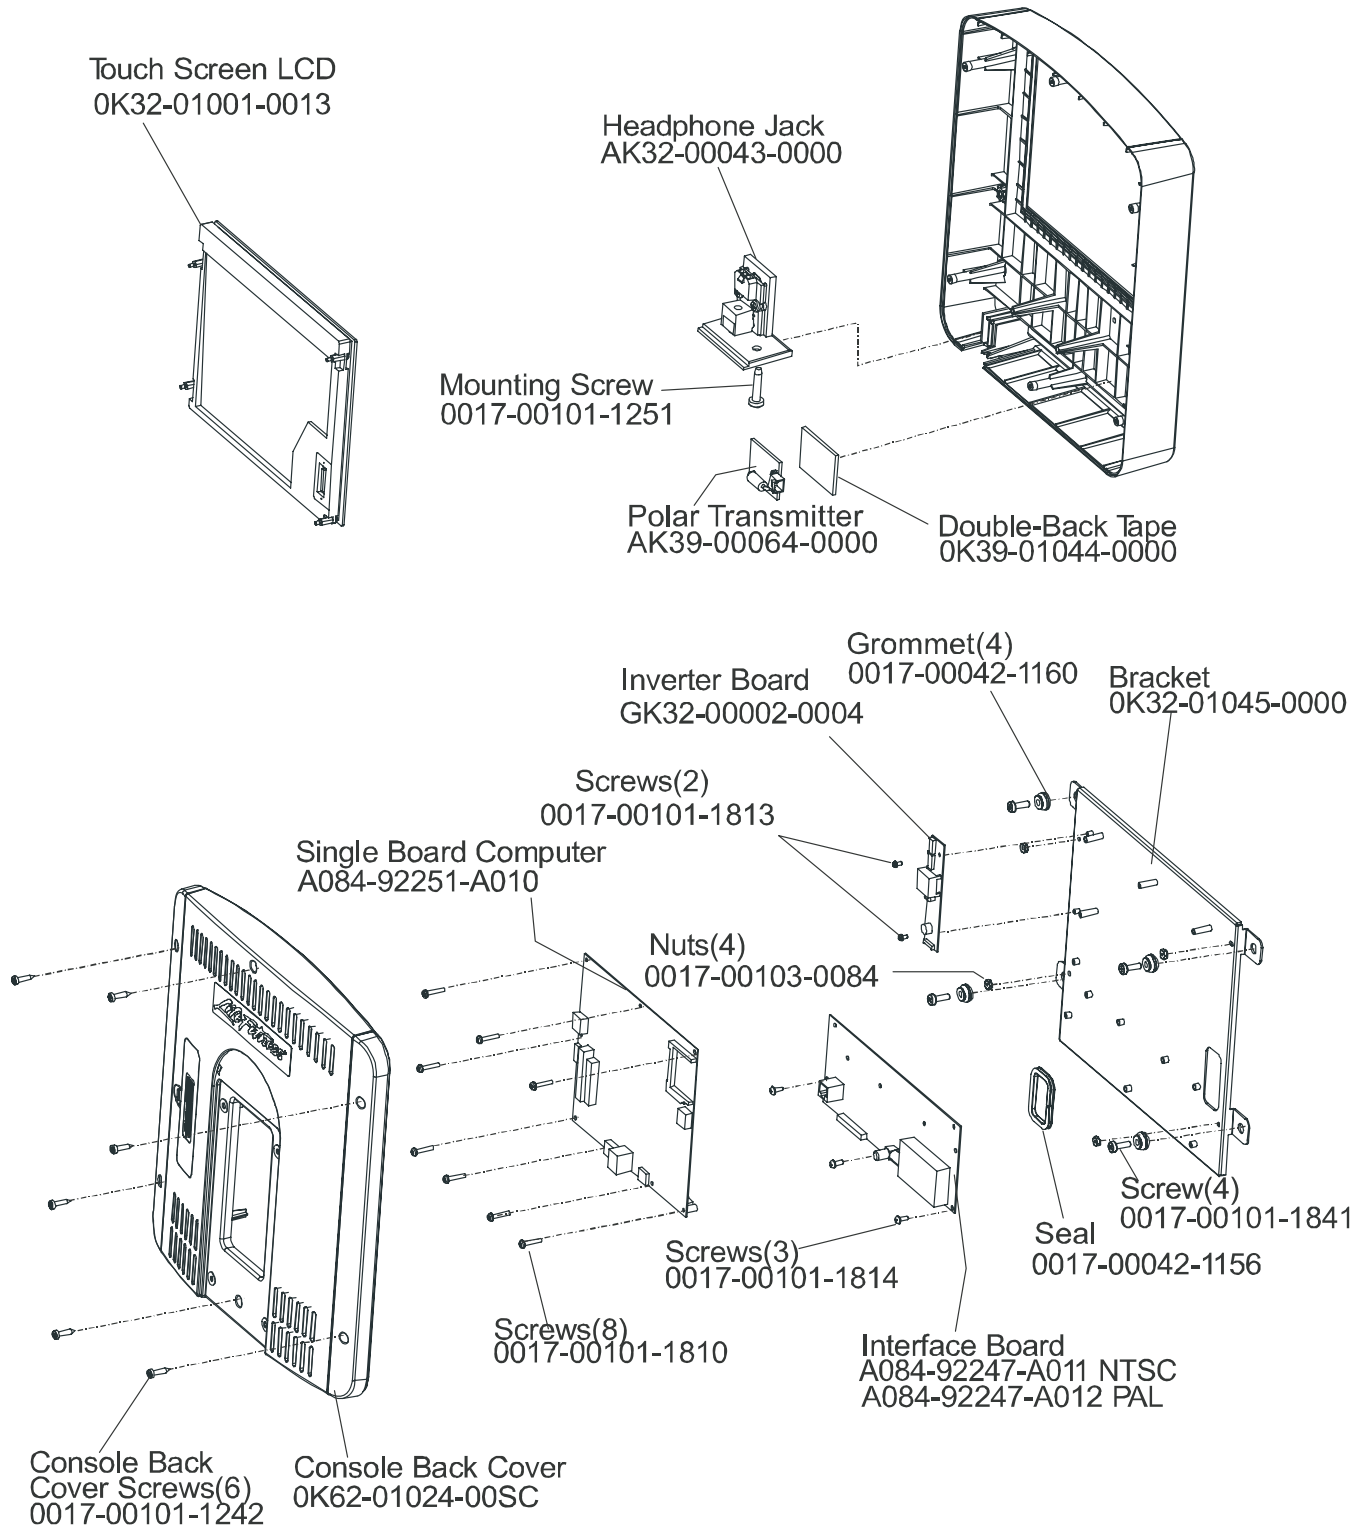

Note: The 95Xe comes with both Telemetry and LifePulse Sensors.

	Page
CONSOLE SUPPORT & DEADSHAFT COVERS	4
HANDLEBARS AND BULLHORNS	5
COMPLETE CONSOLE ASSEMBLY	6
CONSOLE COMPONENTS	7
UPPER FRAME HARDWARE	8
ROCKER ARMS AND PEDAL LEVERS	9
CRANK COVER AND LOWER CAPS	10
LOWER FRAME SHROUDS AND HARDWARE	11
PEDAL LEVER COMPONENTS	12
PCB, BATTERY, REED SWITCH & BRACKET	13
BEARING INSERT ASSEMBLY	14
CRANK ARM PULLEY ASSEMBLY.....	15
DRIVE MODULE.....	16
DRIVE MODULE HARDWARE	17
CABLES	18

ARCTIC SILVER QUIET DRIVE 95Xe
Console Support & Deadshaft Covers

95XE-0XXX-05
S/N XHM074504931

CONSOLE ASSEMBLY	
AK62-00369-0001	CONS-ASSY: MFG; NTSC; ENG

ARCTIC SILVER QUIET DRIVE 95XE

Console Components

95XE-0XXX-05

S/N XHM074504931

Items Not Shown:

Accessory Tray	0K62-01022-0001 (Stealth Gray)
----------------	--------------------------------

Mounting Screws (2)	0017-00101-1846
---------------------	-----------------

ARCTIC SILVER QUIET DRIVE 95XE

Rocker Arms & Pedal Levers

95XE-0XXX-05

S/N XHM074504931

Rocker Arms Kit
GK62-00002-0070
contents:

Rocker Arms (2)
Hardened Spacers (2)
Oilite Washers (2)
Retaining Rings (2)
Loctite 620
Alcohol pad