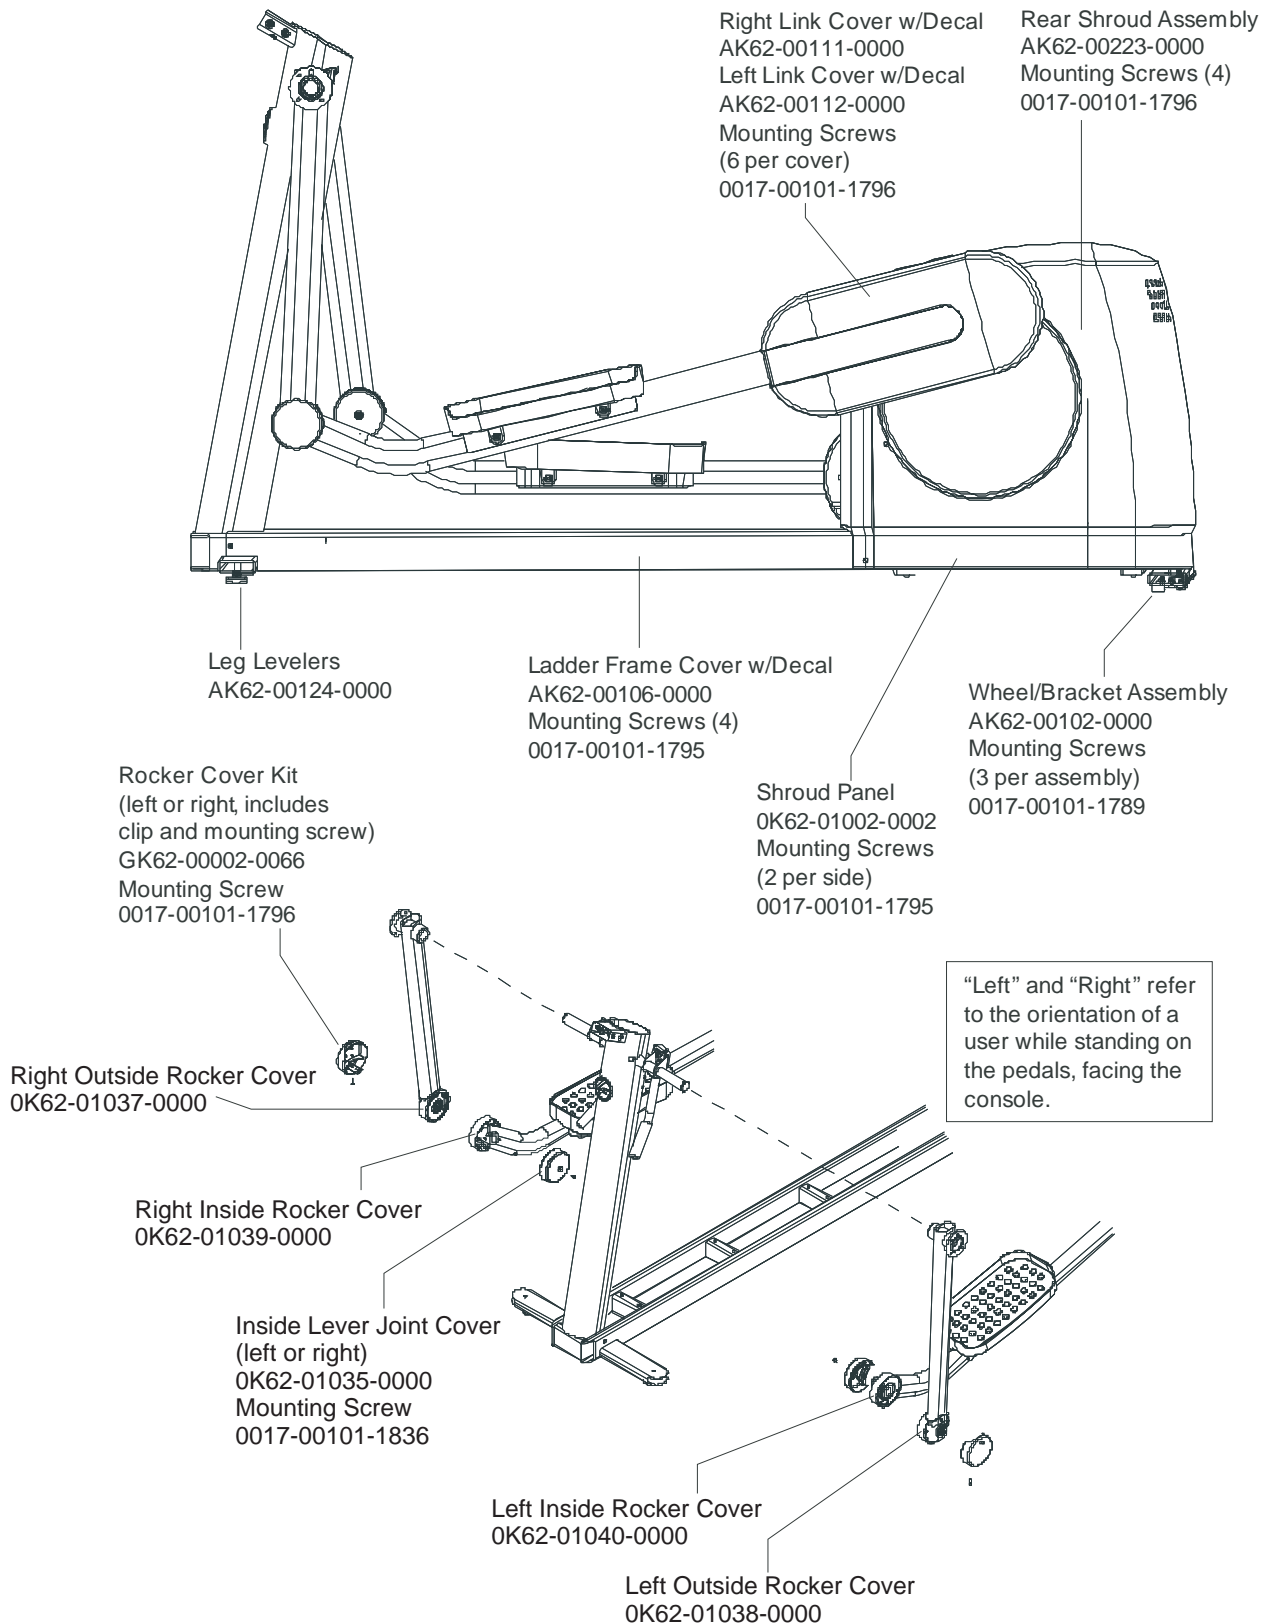

ARCTIC SILVER QUIET DRIVE 95XE

Rocker Arms & Pedal Levers

95XE-0XXX-05

S/N XHM074504931

Rocker Arms Kit
GK62-00002-0070
contents:

Rocker Arms (2)
Hardened Spacers (2)
Oilite Washers (2)
Retaining Rings (2)
Loctite 620
Alcohol pad

Rocker Arms
AK62-00062-0001
Shaft Collar w/Screws
0K61-01259-0000

ARCTIC SILVER QUIET DRIVE 95XE
Crank Cover and Lower Caps

95XE-0XXX-05
S/N XHM074504931

Crank Cover
0K61-03100-0002
Mounting screws(2)
0017-00101-1837

ARCTIC SILVER QUIET DRIVE 95XE

Pedal Lever Assembly Components

95XE-0XXX-05
S/N XHM074504931

Service Kit-
MGK62-00002-0044
Includes:

- 1 - crankshaft
- 2 - bearings
- 2 - sets of bearing flanges
- 4 - weldnuts and flat washers
- 4 - bolts