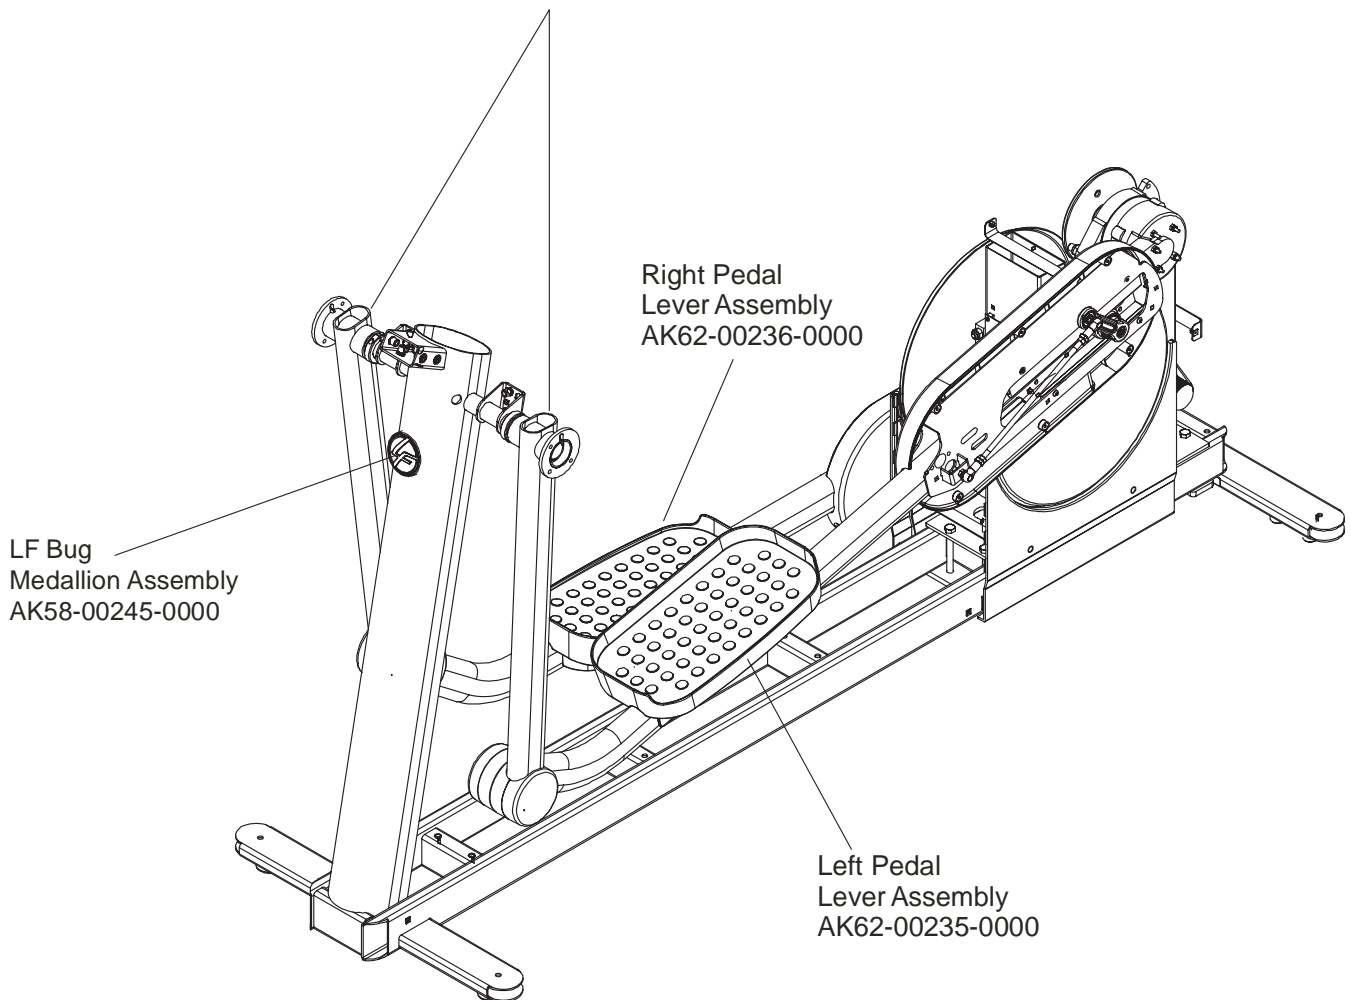

ARCTIC SILVER QUIET DRIVE 95XE

Rocker Arms & Pedal Levers

95XE-0XXX-05

S/N XHM074504931

Rocker Arms Kit
GK62-00002-0070
contents:

Rocker Arms (2)
Hardened Spacers (2)
Oilite Washers (2)
Retaining Rings (2)
Loctite 620
Alcohol pad

Rocker Arms
AK62-00062-0001
Shaft Collar w/Screws
0K61-01259-0000