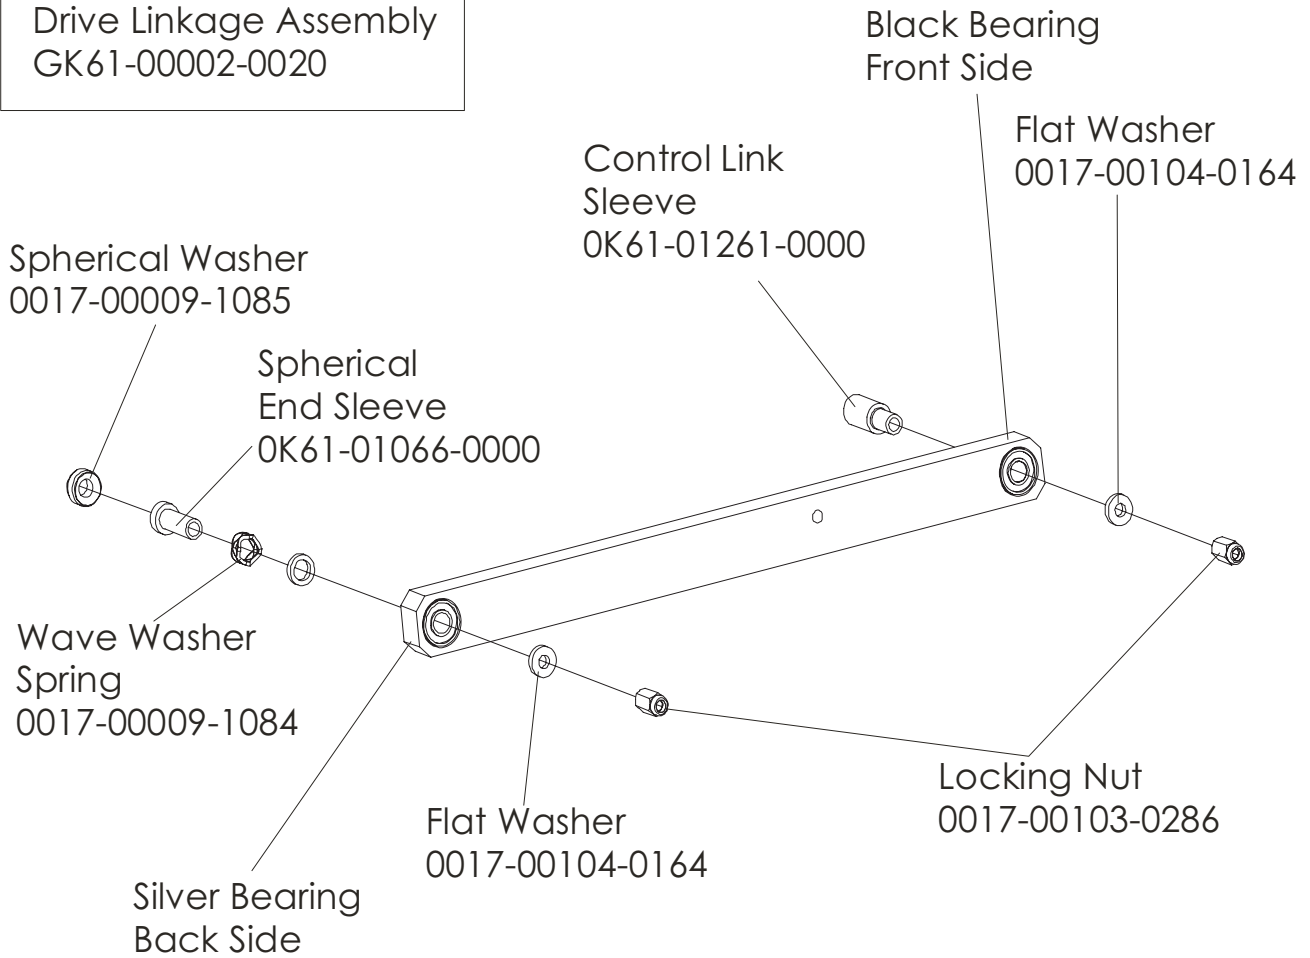

Rear Drive Shrouds w/Decals.....16

Upper Arm/Heart Rate Assembly17

Cables.....18

Description	Part No.
OPERATION MANUAL (CD)	0KCD-02003-0000
SERVICE MANUAL	M051-00K61-A097
ARCTIC SILVER TOUCH UP PAINT: SPRAY CAN .5 OZ BOTTLE W/APPLICATOR .33 OZ PEN	0017-00008-0204 0017-00008-0205 0017-00008-0206
STEALTH GRAY TOUCH UP PAINT (FOR ROCKER ARMS): .5 OZ BOTTLE W/APPLICATOR SPRAY CAN	 0017-00008-0199 0017-00008-0198
ACCESS PANEL ASSEMBLY PANEL ASSEMBLY CONSISTS OF: 1) AK32-00020-0002 2) AK32-00078-0001 3) 0017-00021-2846 4) 0017-00042-1147 5) 0K61-01373-0003	COAX CABLE POWER CABLE F-TYPE CONNECTOR PLASTIC GROMMET ACCESS BRACKET
HARDWARE BAG	AK61-00222-0000

Model CLSX-0XXX-01 has both telemetry and Lifepulse sensors for heart rate.

Language	Part Nos.	
	Console Assembly	Overlay/Bezel/ Switch Assembly
Eng/Eng	AK61-00206-0001	AK61-00207-0001
Eng/Met	AK61-00206-0002	AK61-00207-0001
Spn/Met	AK61-00206-0004	AK61-00207-0004
Frn/Met	AK61-00206-0007	AK61-00207-0007

Drive Linkage Assembly
GK61-00002-0020

Left Pedal Assembly AK61-00172-0002
Right Pedal Assembly AK61-00172-0001

Free Manuals Download Website

<http://myh66.com>

<http://usermanuals.us>

<http://www.somanuals.com>