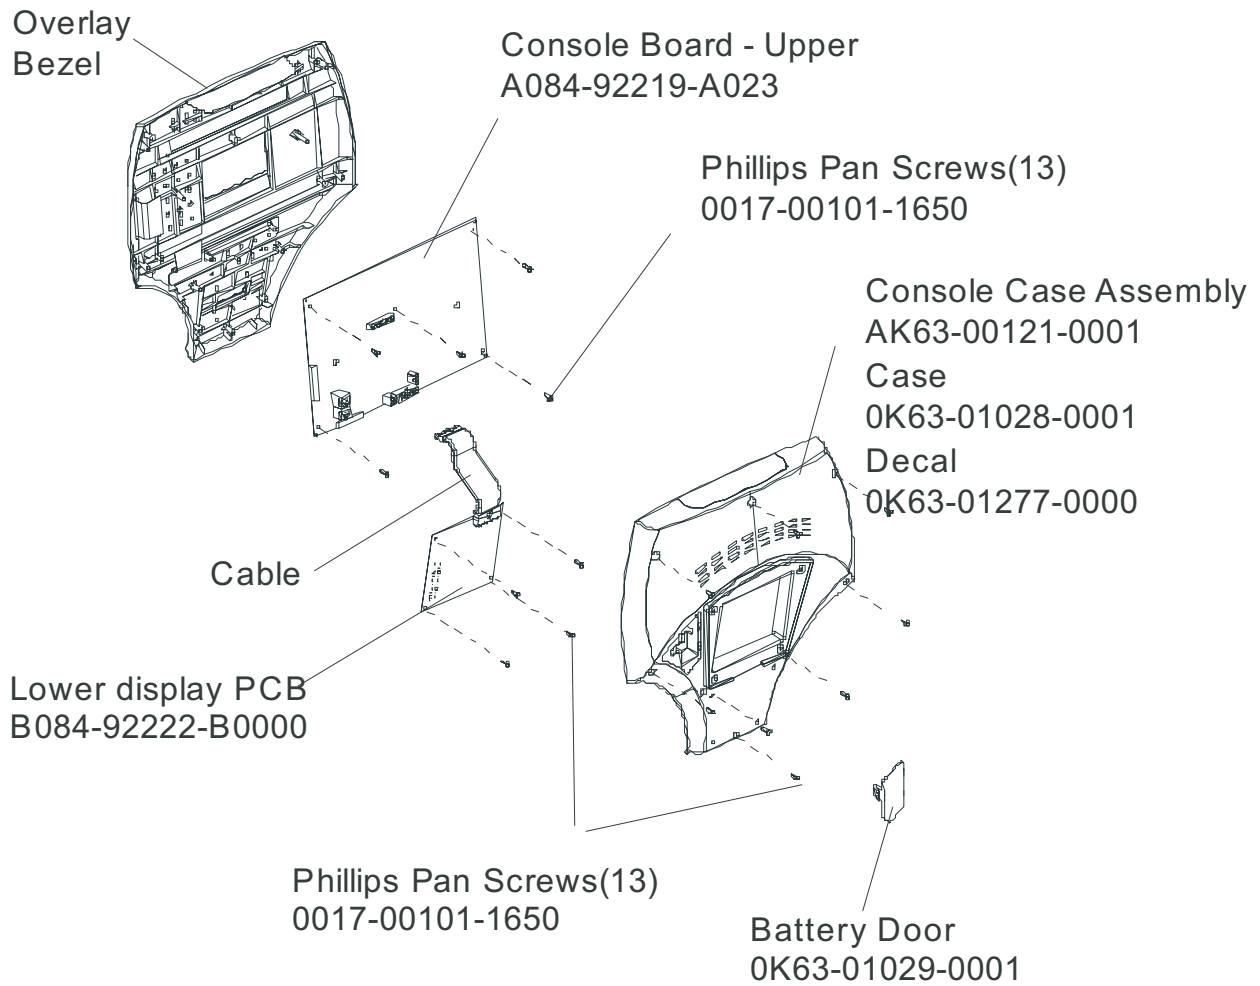

Rear Drive Shrouds w/Decals.....16

Upper Arm/Heart Rate Assembly17

Cables.....18

Description	Part No.
OPERATION MANUAL (CD)	0KCD-02003-0000
SERVICE MANUAL	M051-00K61-A097
ARCTIC SILVER TOUCH UP PAINT: SPRAY CAN .5 OZ BOTTLE W/APPLICATOR .33 OZ PEN	0017-00008-0204 0017-00008-0205 0017-00008-0206
STEALTH GRAY TOUCH UP PAINT (FOR ROCKER ARMS): .5 OZ BOTTLE W/APPLICATOR SPRAY CAN	 0017-00008-0199 0017-00008-0198
ACCESS PANEL ASSEMBLY PANEL ASSEMBLY CONSISTS OF: 1) AK32-00020-0002 2) AK32-00078-0001 3) 0017-00021-2846 4) 0017-00042-1147 5) 0K61-01373-0003	COAX CABLE POWER CABLE F-TYPE CONNECTOR PLASTIC GROMMET ACCESS BRACKET
HARDWARE BAG	AK61-00222-0000

Model CLSX-0XXX-01 has both telemetry and Lifepulse sensors for heart rate.

Language	Part Nos.	
	Console Assembly	Overlay/Bezel/ Switch Assembly
Eng/Eng	AK61-00206-0001	AK61-00207-0001
Eng/Met	AK61-00206-0002	AK61-00207-0001
Spn/Met	AK61-00206-0004	AK61-00207-0004
Frn/Met	AK61-00206-0007	AK61-00207-0007