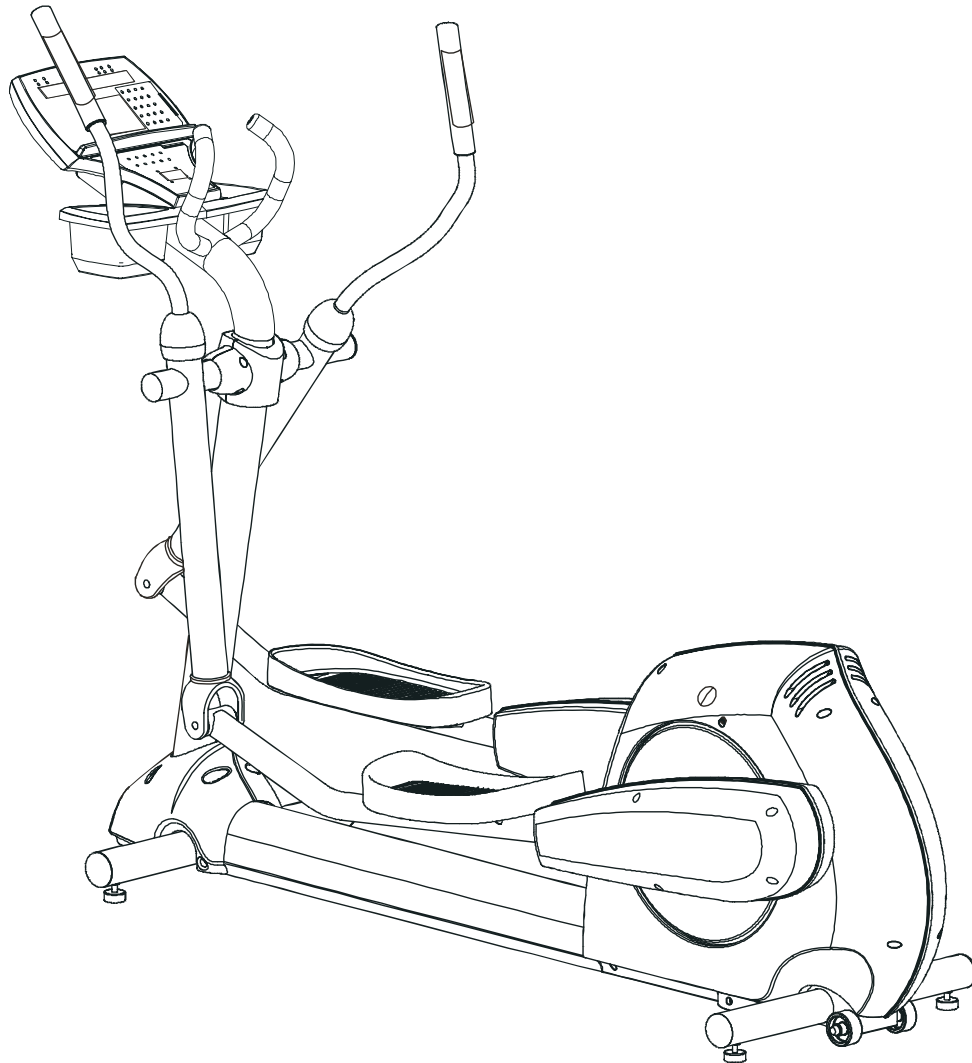

LifeFitness

Classic Cross-trainer CLSX-0XXX-01

Customer Support Services PARTS MANUAL

revised 4 March 2010

Drive Belts and Alternator4

Console Support Assembly 5

Console Assembly6

Roller Assembly.....7

Crankshaft Assembly..... 8

Drive Linkage Assembly 9

Anti-lift Bracket and Outer Pedal Covers10

Brackets and Frame Assembly.....11

Clevis and Front Frame Covers12

Pedal Lever Assembly13

Rocker Arm Covers14

Rocker Arm Assembly.....15

Rear Drive Shrouds w/Decals.....16

Upper Arm/Heart Rate Assembly17

Cables.....18

Description	Part No.
OPERATION MANUAL (CD)	0KCD-02003-0000
SERVICE MANUAL	M051-00K61-A097
ARCTIC SILVER TOUCH UP PAINT: SPRAY CAN .5 OZ BOTTLE W/APPLICATOR .33 OZ PEN	0017-00008-0204 0017-00008-0205 0017-00008-0206
STEALTH GRAY TOUCH UP PAINT (FOR ROCKER ARMS): .5 OZ BOTTLE W/APPLICATOR SPRAY CAN	 0017-00008-0199 0017-00008-0198
ACCESS PANEL ASSEMBLY PANEL ASSEMBLY CONSISTS OF: 1) AK32-00020-0002 2) AK32-00078-0001 3) 0017-00021-2846 4) 0017-00042-1147 5) 0K61-01373-0003	COAX CABLE POWER CABLE F-TYPE CONNECTOR PLASTIC GROMMET ACCESS BRACKET
HARDWARE BAG	AK61-00222-0000

Model CLSX-0XXX-01 has both telemetry and Lifepulse sensors for heart rate.

Language	Part Nos.	
	Console Assembly	Overlay/Bezel/ Switch Assembly
Eng/Eng	AK61-00206-0001	AK61-00207-0001
Eng/Met	AK61-00206-0002	AK61-00207-0001
Spn/Met	AK61-00206-0004	AK61-00207-0004
Frn/Met	AK61-00206-0007	AK61-00207-0007