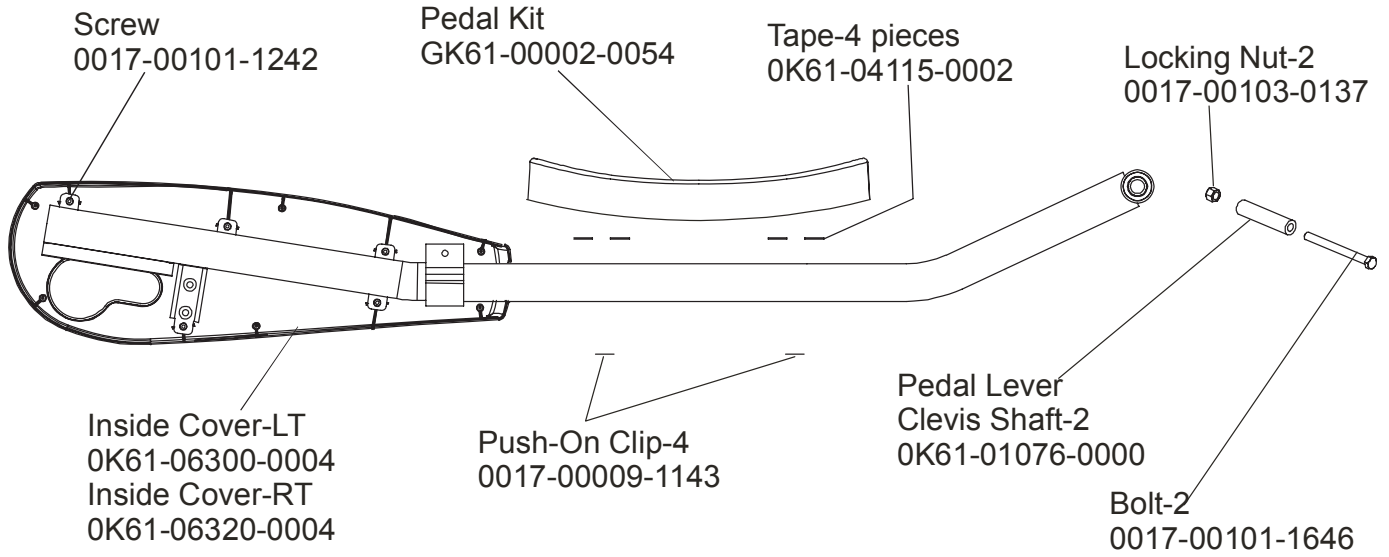

Left Pedal Assembly AK61-00172-0002
Right Pedal Assembly AK61-00172-0001