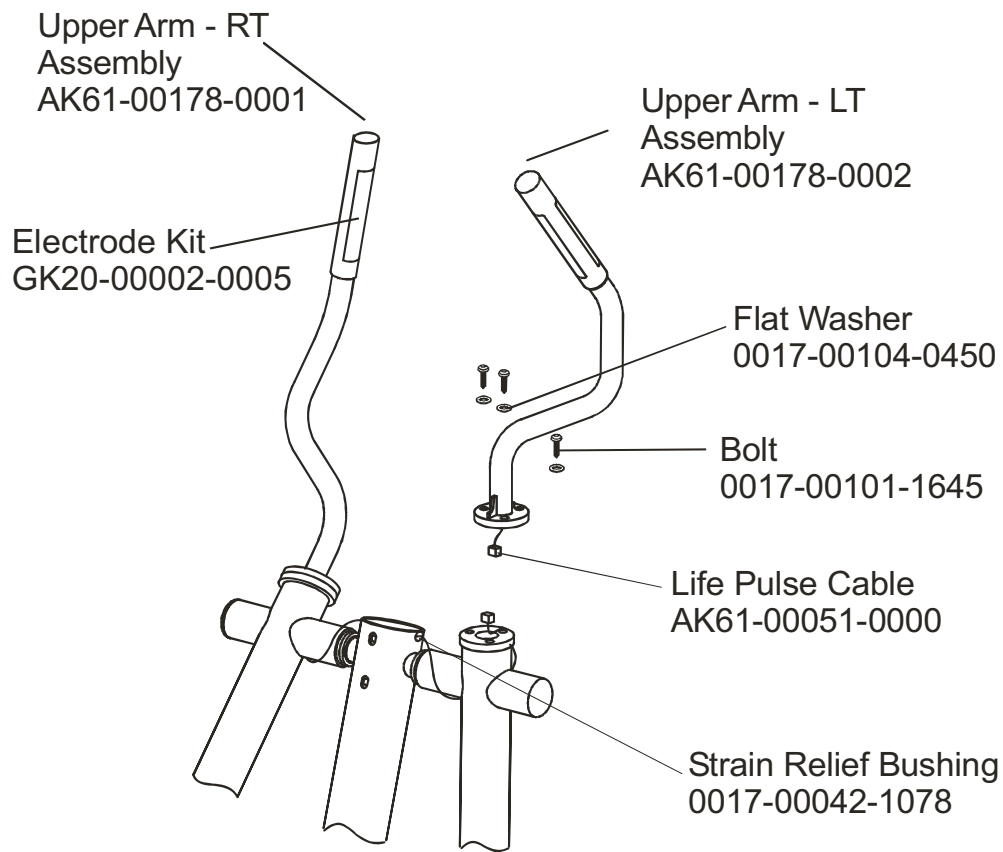

Rear Drive Shrouds w/Decals.....16

Upper Arm/Heart Rate Assembly17

Cables.....18

Description	Part No.
OPERATION MANUAL (CD)	0KCD-02003-0000
SERVICE MANUAL	M051-00K61-A097
ARCTIC SILVER TOUCH UP PAINT: SPRAY CAN .5 OZ BOTTLE W/APPLICATOR .33 OZ PEN	0017-00008-0204 0017-00008-0205 0017-00008-0206
STEALTH GRAY TOUCH UP PAINT (FOR ROCKER ARMS): .5 OZ BOTTLE W/APPLICATOR SPRAY CAN	 0017-00008-0199 0017-00008-0198
ACCESS PANEL ASSEMBLY PANEL ASSEMBLY CONSISTS OF: 1) AK32-00020-0002 2) AK32-00078-0001 3) 0017-00021-2846 4) 0017-00042-1147 5) 0K61-01373-0003	COAX CABLE POWER CABLE F-TYPE CONNECTOR PLASTIC GROMMET ACCESS BRACKET
HARDWARE BAG	AK61-00222-0000

Model CLSX-0XXX-01 has both telemetry and Lifepulse sensors for heart rate.

Language	Part Nos.	
	Console Assembly	Overlay/Bezel/ Switch Assembly
Eng/Eng	AK61-00206-0001	AK61-00207-0001
Eng/Met	AK61-00206-0002	AK61-00207-0001
Spn/Met	AK61-00206-0004	AK61-00207-0004
Frn/Met	AK61-00206-0007	AK61-00207-0007

Drive Linkage Assembly
GK61-00002-0020

Left Pedal Assembly AK61-00172-0002
Right Pedal Assembly AK61-00172-0001

Free Manuals Download Website

<http://myh66.com>

<http://usermanuals.us>

<http://www.somanuals.com>