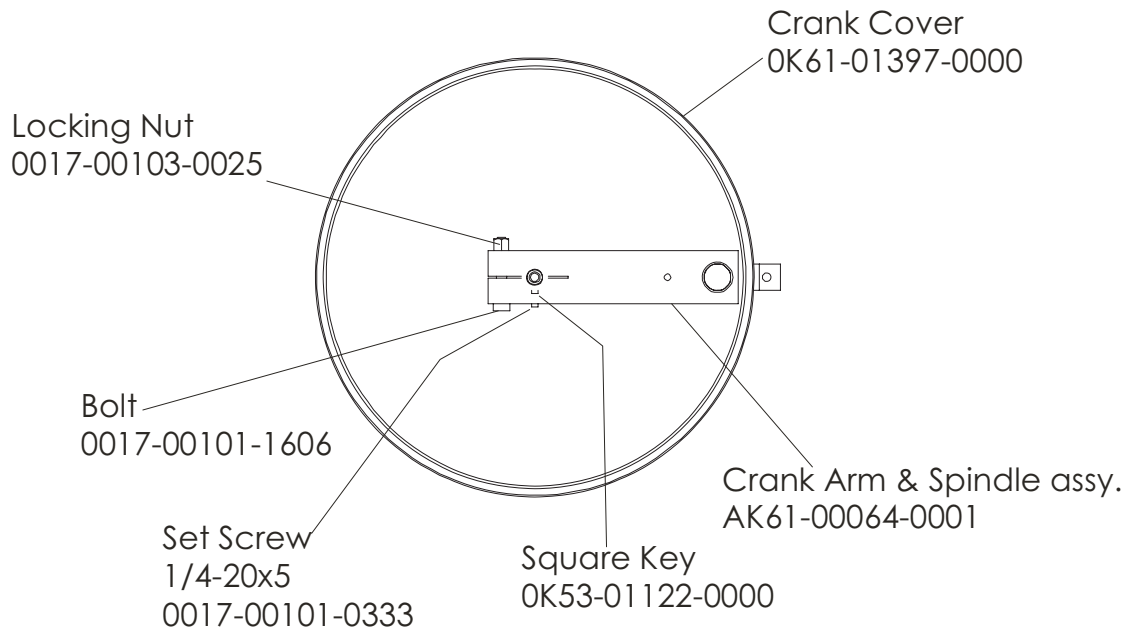

Rear Drive Shrouds w/Decals.....16

Upper Arm/Heart Rate Assembly17

Cables.....18

Description	Part No.
OPERATION MANUAL (CD)	0KCD-02003-0000
SERVICE MANUAL	M051-00K61-A097
ARCTIC SILVER TOUCH UP PAINT: SPRAY CAN .5 OZ BOTTLE W/APPLICATOR .33 OZ PEN	0017-00008-0204 0017-00008-0205 0017-00008-0206
STEALTH GRAY TOUCH UP PAINT (FOR ROCKER ARMS): .5 OZ BOTTLE W/APPLICATOR SPRAY CAN	 0017-00008-0199 0017-00008-0198
ACCESS PANEL ASSEMBLY PANEL ASSEMBLY CONSISTS OF: 1) AK32-00020-0002 2) AK32-00078-0001 3) 0017-00021-2846 4) 0017-00042-1147 5) 0K61-01373-0003	COAX CABLE POWER CABLE F-TYPE CONNECTOR PLASTIC GROMMET ACCESS BRACKET
HARDWARE BAG	AK61-00222-0000

Model CLSX-0XXX-01 has both telemetry and Lifepulse sensors for heart rate.

Language	Part Nos.	
	Console Assembly	Overlay/Bezel/ Switch Assembly
Eng/Eng	AK61-00206-0001	AK61-00207-0001
Eng/Met	AK61-00206-0002	AK61-00207-0001
Spn/Met	AK61-00206-0004	AK61-00207-0004
Frn/Met	AK61-00206-0007	AK61-00207-0007