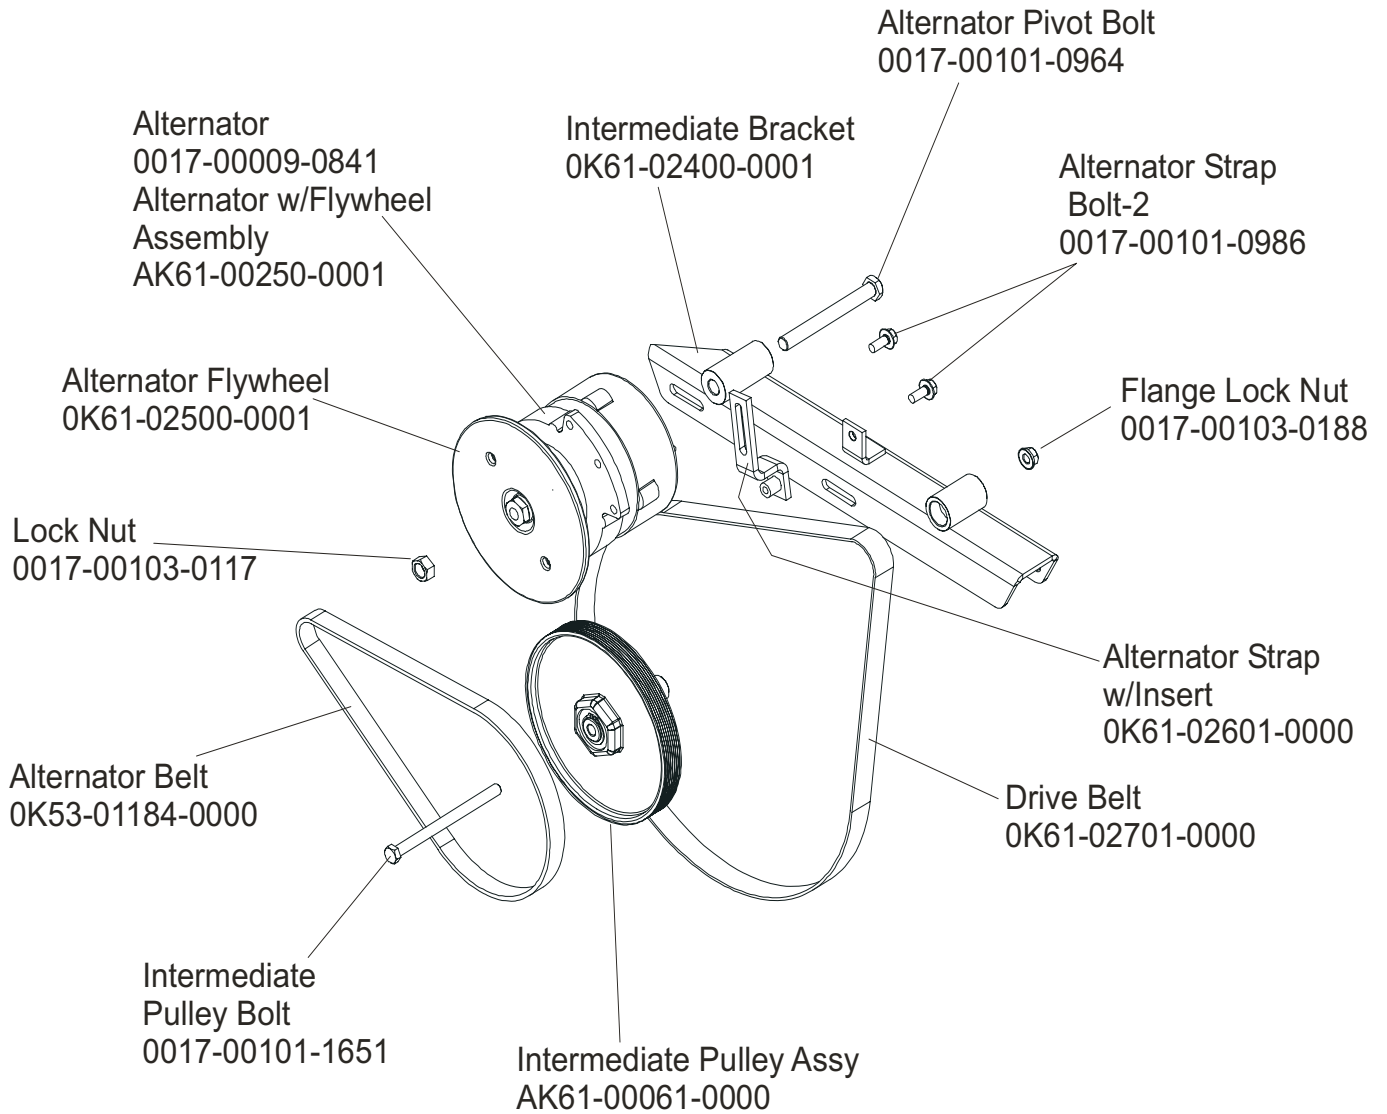

Crankshaft Assembly..... 8

Drive Linkage Assembly 9

Anti-lift Bracket and Outer Pedal Covers10

Brackets and Frame Assembly.....11

Clevis and Front Frame Covers12

Pedal Lever Assembly13

Rocker Arm Covers14

Rocker Arm Assembly.....15

Rear Drive Shrouds w/Decals.....16

Upper Arm/Heart Rate Assembly17

Cables.....18

Description	Part No.
OPERATION MANUAL (CD)	0KCD-02003-0000
SERVICE MANUAL	M051-00K61-A097
ARCTIC SILVER TOUCH UP PAINT: SPRAY CAN .5 OZ BOTTLE W/APPLICATOR .33 OZ PEN	0017-00008-0204 0017-00008-0205 0017-00008-0206
STEALTH GRAY TOUCH UP PAINT (FOR ROCKER ARMS): .5 OZ BOTTLE W/APPLICATOR SPRAY CAN	 0017-00008-0199 0017-00008-0198
ACCESS PANEL ASSEMBLY PANEL ASSEMBLY CONSISTS OF: 1) AK32-00020-0002 2) AK32-00078-0001 3) 0017-00021-2846 4) 0017-00042-1147 5) 0K61-01373-0003	COAX CABLE POWER CABLE F-TYPE CONNECTOR PLASTIC GROMMET ACCESS BRACKET
HARDWARE BAG	AK61-00222-0000

Model CLSX-0XXX-01 has both telemetry and Lifepulse sensors for heart rate.

Language	Part Nos.	
	Console Assembly	Overlay/Bezel/ Switch Assembly
Eng/Eng	AK61-00206-0001	AK61-00207-0001
Eng/Met	AK61-00206-0002	AK61-00207-0001
Spn/Met	AK61-00206-0004	AK61-00207-0004
Frn/Met	AK61-00206-0007	AK61-00207-0007