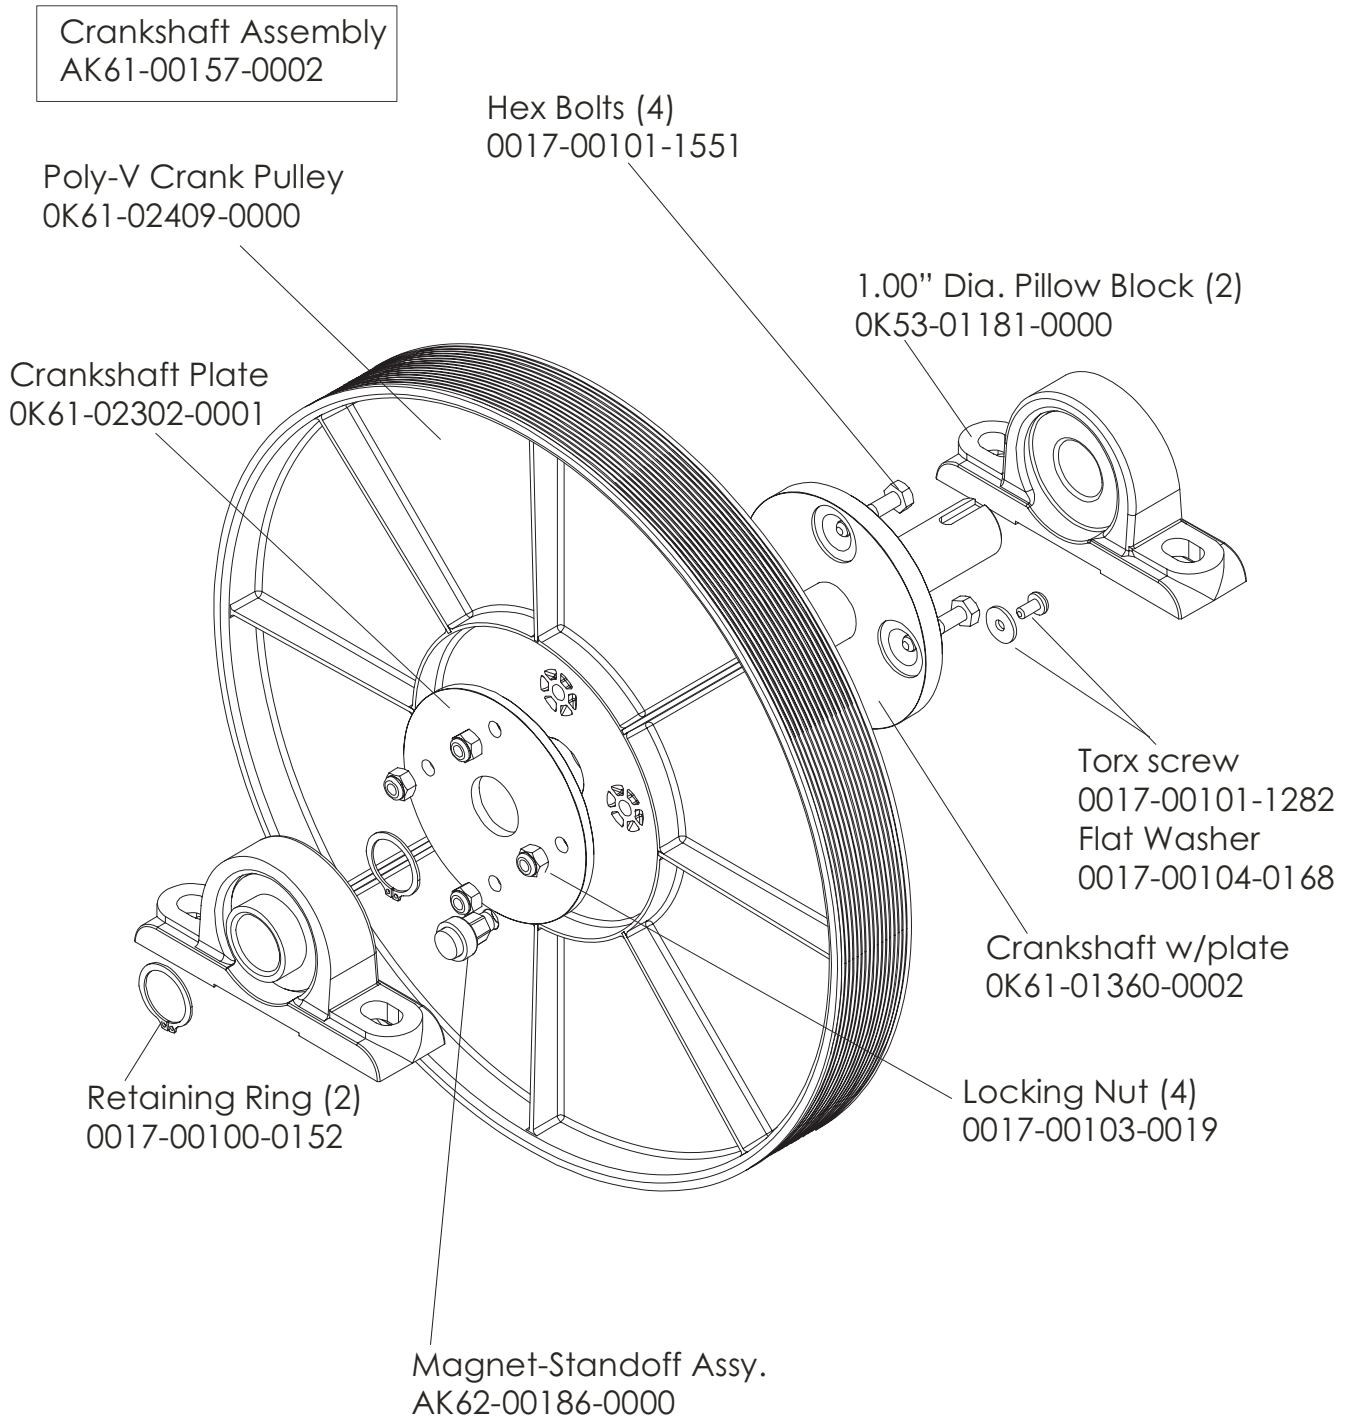

Rear Drive Shrouds w/Decals.....16

Upper Arm/Heart Rate Assembly17

Cables.....18

Description	Part No.
OPERATION MANUAL (CD)	0KCD-02003-0000
SERVICE MANUAL	M051-00K61-A097
ARCTIC SILVER TOUCH UP PAINT: SPRAY CAN .5 OZ BOTTLE W/APPLICATOR .33 OZ PEN	0017-00008-0204 0017-00008-0205 0017-00008-0206
STEALTH GRAY TOUCH UP PAINT (FOR ROCKER ARMS): .5 OZ BOTTLE W/APPLICATOR SPRAY CAN	 0017-00008-0199 0017-00008-0198
ACCESS PANEL ASSEMBLY PANEL ASSEMBLY CONSISTS OF: 1) AK32-00020-0002 2) AK32-00078-0001 3) 0017-00021-2846 4) 0017-00042-1147 5) 0K61-01373-0003	COAX CABLE POWER CABLE F-TYPE CONNECTOR PLASTIC GROMMET ACCESS BRACKET
HARDWARE BAG	AK61-00222-0000

Model CLSX-0XXX-01 has both telemetry and Lifepulse sensors for heart rate.

Language	Part Nos.	
	Console Assembly	Overlay/Bezel/ Switch Assembly
Eng/Eng	AK61-00206-0001	AK61-00207-0001
Eng/Met	AK61-00206-0002	AK61-00207-0001
Spn/Met	AK61-00206-0004	AK61-00207-0004
Frn/Met	AK61-00206-0007	AK61-00207-0007