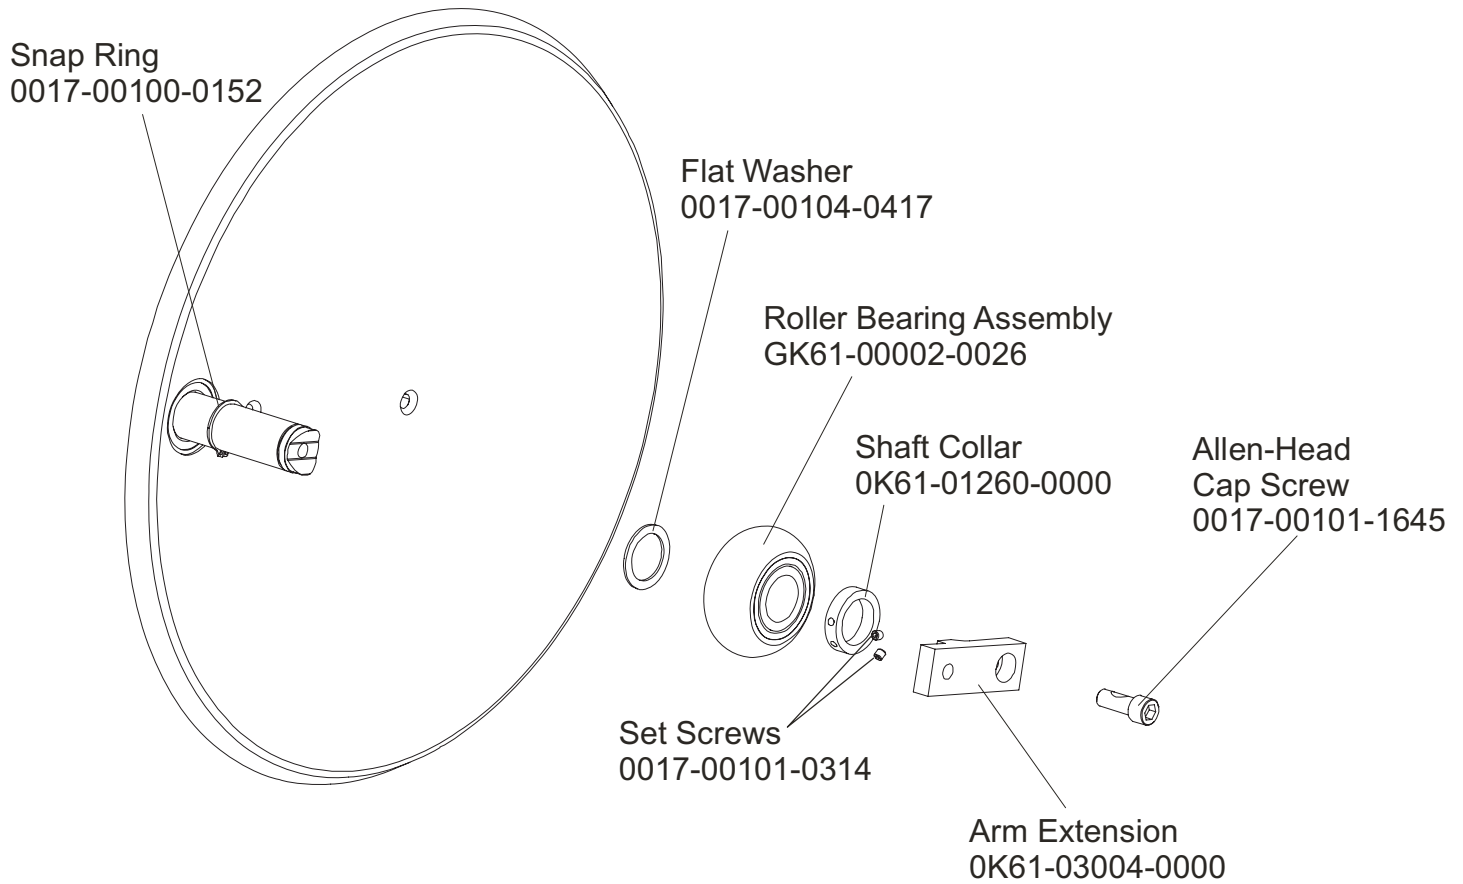

Crankshaft Assembly..... 8

Drive Linkage Assembly 9

Anti-lift Bracket and Outer Pedal Covers10

Brackets and Frame Assembly.....11

Clevis and Front Frame Covers12

Pedal Lever Assembly13

Rocker Arm Covers14

Rocker Arm Assembly.....15

Rear Drive Shrouds w/Decals.....16

Upper Arm/Heart Rate Assembly17

Cables.....18

Description	Part No.
OPERATION MANUAL (CD)	0KCD-02003-0000
SERVICE MANUAL	M051-00K61-A097
ARCTIC SILVER TOUCH UP PAINT: SPRAY CAN .5 OZ BOTTLE W/APPLICATOR .33 OZ PEN	0017-00008-0204 0017-00008-0205 0017-00008-0206
STEALTH GRAY TOUCH UP PAINT (FOR ROCKER ARMS): .5 OZ BOTTLE W/APPLICATOR SPRAY CAN	 0017-00008-0199 0017-00008-0198
ACCESS PANEL ASSEMBLY PANEL ASSEMBLY CONSISTS OF: 1) AK32-00020-0002 2) AK32-00078-0001 3) 0017-00021-2846 4) 0017-00042-1147 5) 0K61-01373-0003	COAX CABLE POWER CABLE F-TYPE CONNECTOR PLASTIC GROMMET ACCESS BRACKET
HARDWARE BAG	AK61-00222-0000

Model CLSX-0XXX-01 has both telemetry and Lifepulse sensors for heart rate.

Language	Part Nos.	
	Console Assembly	Overlay/Bezel/ Switch Assembly
Eng/Eng	AK61-00206-0001	AK61-00207-0001
Eng/Met	AK61-00206-0002	AK61-00207-0001
Spn/Met	AK61-00206-0004	AK61-00207-0004
Frn/Met	AK61-00206-0007	AK61-00207-0007