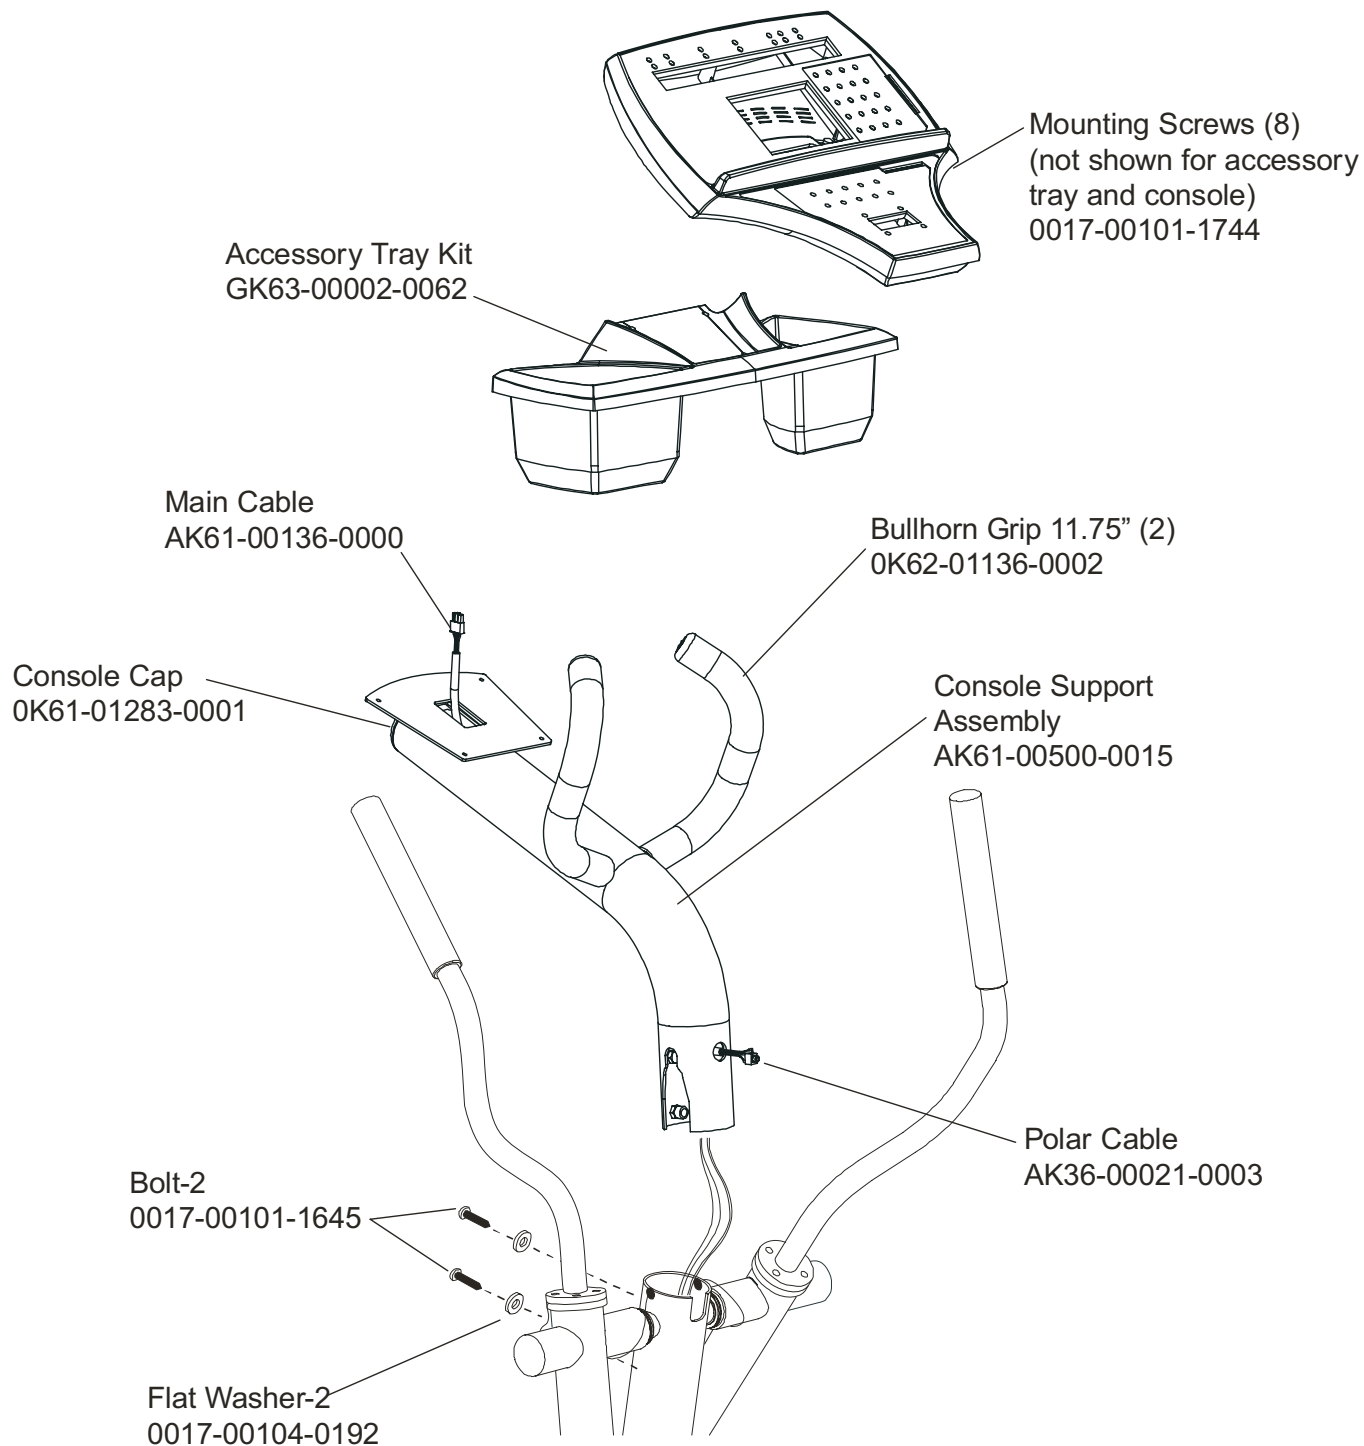

Crankshaft Assembly..... 8

Drive Linkage Assembly 9

Anti-lift Bracket and Outer Pedal Covers10

Brackets and Frame Assembly.....11

Clevis and Front Frame Covers12

Pedal Lever Assembly13

Rocker Arm Covers14

Rocker Arm Assembly.....15

Rear Drive Shrouds w/Decals.....16

Upper Arm/Heart Rate Assembly17

Cables.....18

Description	Part No.
OPERATION MANUAL (CD)	0KCD-02003-0000
SERVICE MANUAL	M051-00K61-A097
ARCTIC SILVER TOUCH UP PAINT: SPRAY CAN .5 OZ BOTTLE W/APPLICATOR .33 OZ PEN	0017-00008-0204 0017-00008-0205 0017-00008-0206
STEALTH GRAY TOUCH UP PAINT (FOR ROCKER ARMS): .5 OZ BOTTLE W/APPLICATOR SPRAY CAN	 0017-00008-0199 0017-00008-0198
ACCESS PANEL ASSEMBLY PANEL ASSEMBLY CONSISTS OF: 1) AK32-00020-0002 2) AK32-00078-0001 3) 0017-00021-2846 4) 0017-00042-1147 5) 0K61-01373-0003	COAX CABLE POWER CABLE F-TYPE CONNECTOR PLASTIC GROMMET ACCESS BRACKET
HARDWARE BAG	AK61-00222-0000

Model CLSX-0XXX-01 has both telemetry and Lifepulse sensors for heart rate.

Language	Part Nos.	
	Console Assembly	Overlay/Bezel/ Switch Assembly
Eng/Eng	AK61-00206-0001	AK61-00207-0001
Eng/Met	AK61-00206-0002	AK61-00207-0001
Spn/Met	AK61-00206-0004	AK61-00207-0004
Frn/Met	AK61-00206-0007	AK61-00207-0007