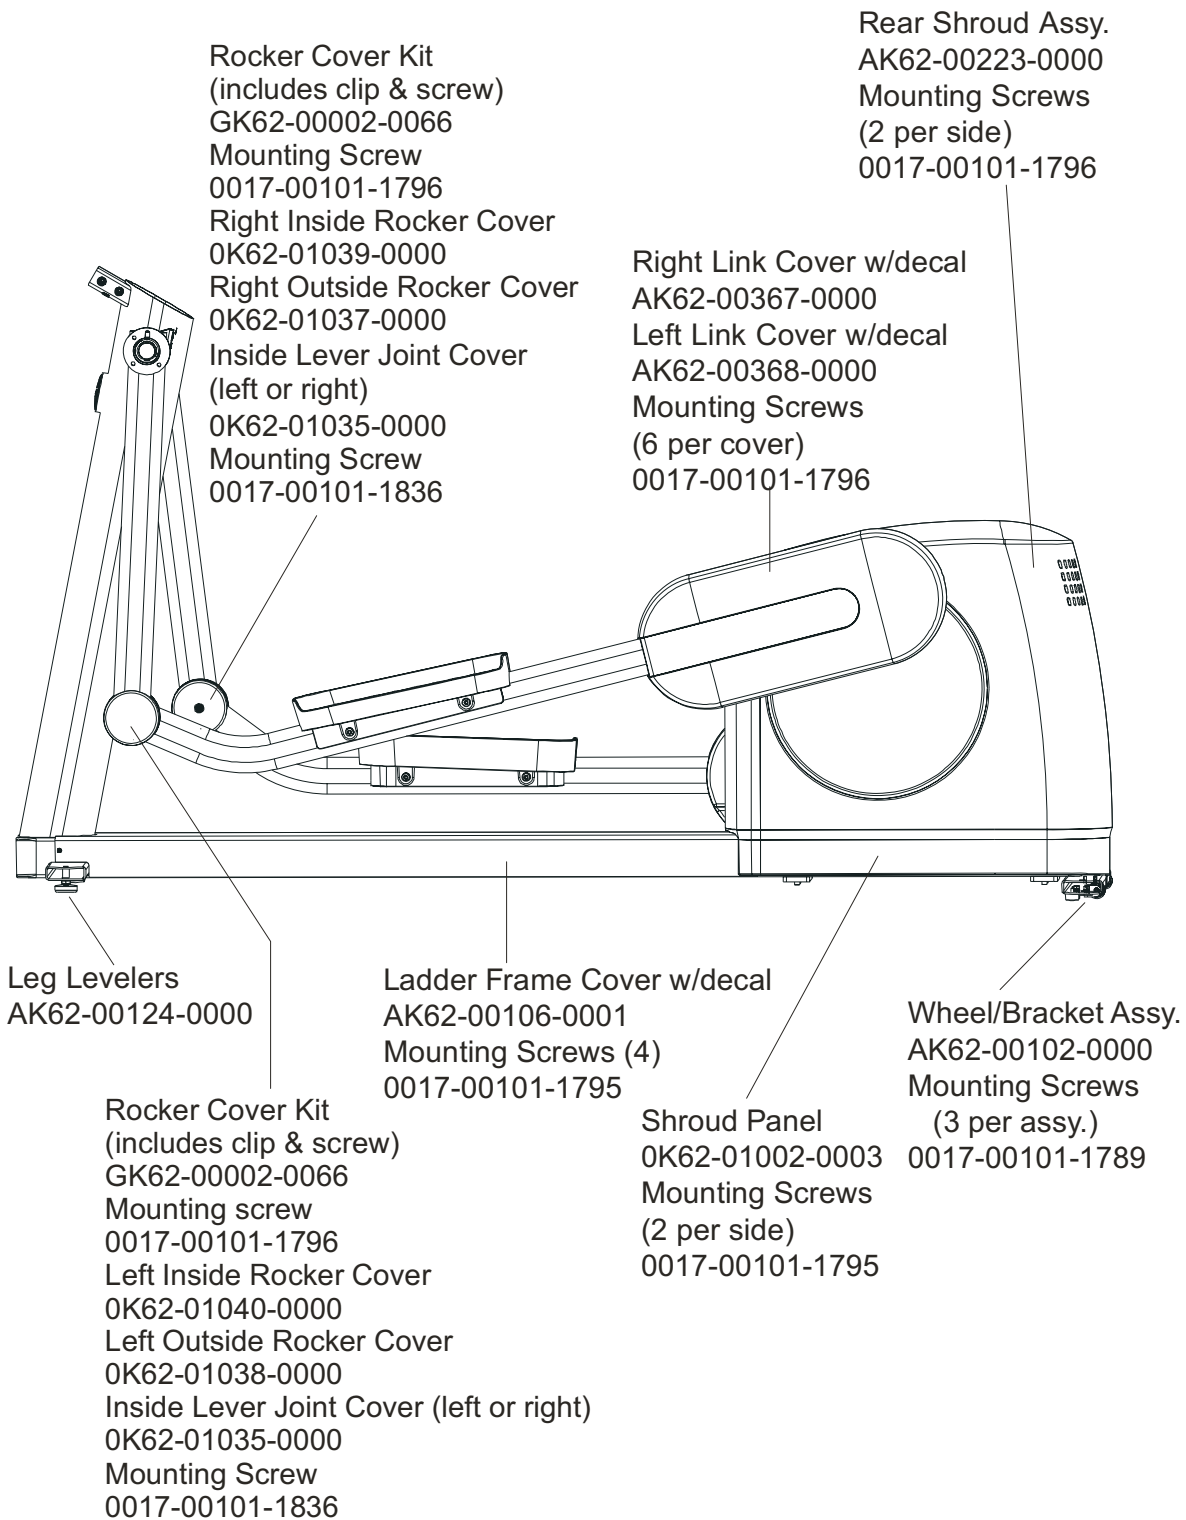

Description	Part No.
OPERATION MANUAL (CD)	OKCD-02003-0001
SERVICE MANUAL	M051-00K62-A149
TOUCH UP PAINT: SPRAY CAN .5 OZ BOTTLE W/APPLICATOR .33 OZ PEN	0017-00008-0204 0017-00008-0205 0017-00008-0206
HARDWARE BAG	AK62-00152-0001
ACCESS PANEL ASSEMBLY CONSISTS OF: 120" COAX CABLE 120" POWER EXTENSION CABLE BRACKET F-TYPE PANEL CONNECTOR #8 PLASTIC GROMMET	AK62-00210-0000 AK32-00020-0002 AK32-00078-0001 OK62-01179-0001 0017-00021-2846 0017-00042-0754
PLUG IN OPTION 120/60	GK62-00002-0018
PLUG IN OPTION 240/50 UK	GK62-00002-0019
PLUG IN OPTION 240v AUS	GK62-00002-0020
PLUG IN OPTION 230/50 CONT	GK62-00002-0021

This treadmill has both Lifepulse sensors and telemetry for reading heart rate.

Language	Part Nos.	
	Console	Overlay/Bezel/Switch
Eng + Met	AK62-00329-0001	AK62-00191-0001
Ger/Met	AK62-00329-0003	AK62-00191-0003
Spn/Met	AK62-00329-0004	AK62-00191-0004
Jap/Met	AK62-00329-0006	AK62-00191-0006
Frn/Met	AK62-00329-0007	AK62-00191-0007
Ital/Met	AK62-00329-0008	AK62-00191-0008
Dut/Met	AK62-00329-0009	AK62-00191-0009
Port/Met	AK62-00329-0010	AK62-00191-0010
Turk/Met	AK62-00329-0014	AK62-00191-0014

Bearing Insert Assembly
AK62-00299-0000

Service Kit
GK62-00002-0044
kit contents:
Crankshaft (1)
Bearings (2)
Bearing Flanges (2 sets)
Nuts (4)
Washers (4)

Service Kit
GK62-000002-0045
kit contents:
Intermediate Shaft (1)
Bearings (2)
Bearing Flanges (2 sets)
Nuts (4)
Washers (4)