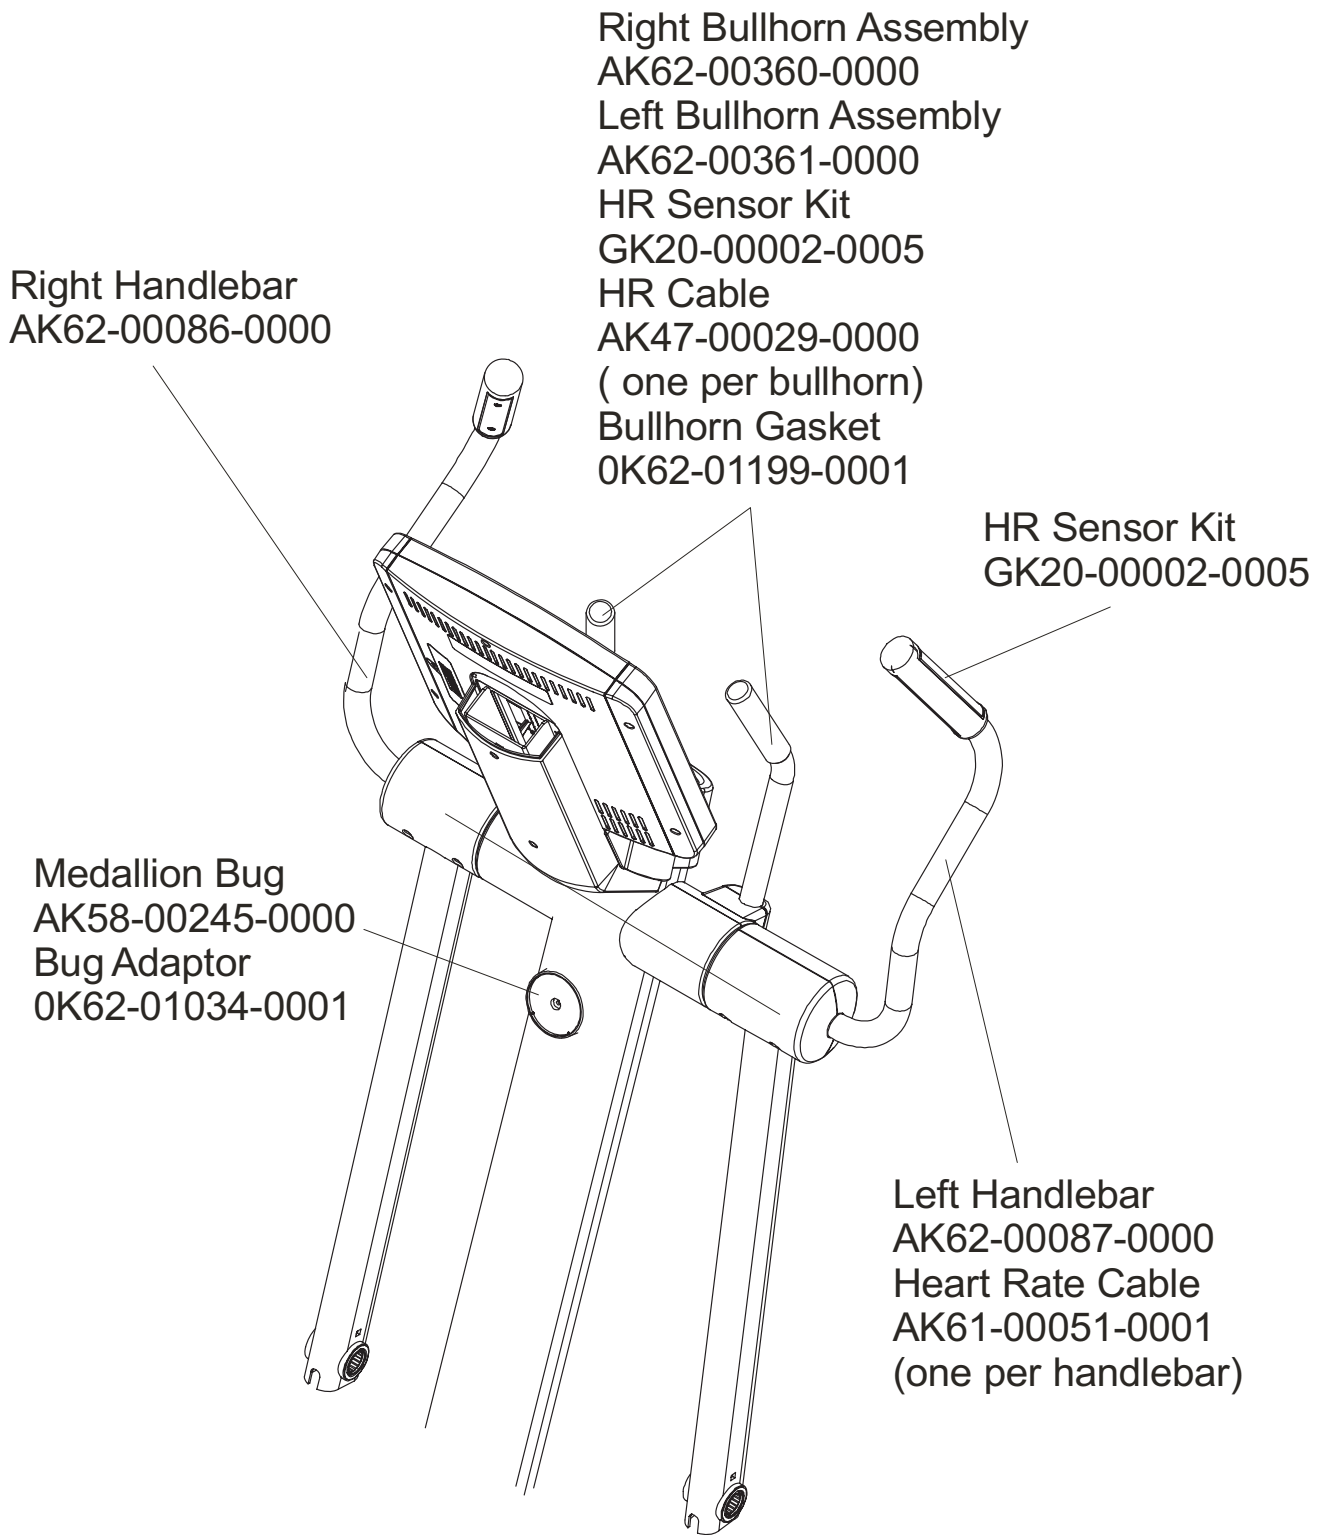

LifeFitness

Classic Cross-trainer CLSXH-0XXX-01
(international only)

Customer Support Services PARTS MANUAL rev 24 Sep 2009

Console Support and Deadshaft Covers	4
Handlebars and Bullhorns	5
Console and Related Components	6
Upper Frame Hardware	7
Rocker Arms and Pedal Levers	8
Crank Cover and Lower Caps	9
Lower Frame Shrouds and Hardware	10
Pedal Lever Components	11
PCB, Battery, Reed Switch, and Bracket	12
Bearing Insert Assembly	13
Crank Arm Pulley Assembly	14
Drive Module	15
Drive Module Hardware	16
Cables	17

Description	Part No.
OPERATION MANUAL (CD)	OKCD-02003-0001
SERVICE MANUAL	M051-00K62-A149
TOUCH UP PAINT: SPRAY CAN .5 OZ BOTTLE W/APPLICATOR .33 OZ PEN	0017-00008-0204 0017-00008-0205 0017-00008-0206
HARDWARE BAG	AK62-00152-0001
ACCESS PANEL ASSEMBLY CONSISTS OF: 120" COAX CABLE 120" POWER EXTENSION CABLE BRACKET F-TYPE PANEL CONNECTOR #8 PLASTIC GROMMET	AK62-00210-0000 AK32-00020-0002 AK32-00078-0001 OK62-01179-0001 0017-00021-2846 0017-00042-0754
PLUG IN OPTION 120/60	GK62-00002-0018
PLUG IN OPTION 240/50 UK	GK62-00002-0019
PLUG IN OPTION 240v AUS	GK62-00002-0020
PLUG IN OPTION 230/50 CONT	GK62-00002-0021

This treadmill has both Lifepulse sensors and telemetry for reading heart rate.

Language	Part Nos.	
	Console	Overlay/Bezel/Switch
Eng + Met	AK62-00329-0001	AK62-00191-0001
Ger/Met	AK62-00329-0003	AK62-00191-0003
Spn/Met	AK62-00329-0004	AK62-00191-0004
Jap/Met	AK62-00329-0006	AK62-00191-0006
Frn/Met	AK62-00329-0007	AK62-00191-0007
Ital/Met	AK62-00329-0008	AK62-00191-0008
Dut/Met	AK62-00329-0009	AK62-00191-0009
Port/Met	AK62-00329-0010	AK62-00191-0010
Turk/Met	AK62-00329-0014	AK62-00191-0014

Bearing Insert Assembly
AK62-00299-0000

Service Kit
GK62-00002-0044
kit contents:
Crankshaft (1)
Bearings (2)
Bearing Flanges (2 sets)
Nuts (4)
Washers (4)

Service Kit
GK62-000002-0045
kit contents:
Intermediate Shaft (1)
Bearings (2)
Bearing Flanges (2 sets)
Nuts (4)
Washers (4)