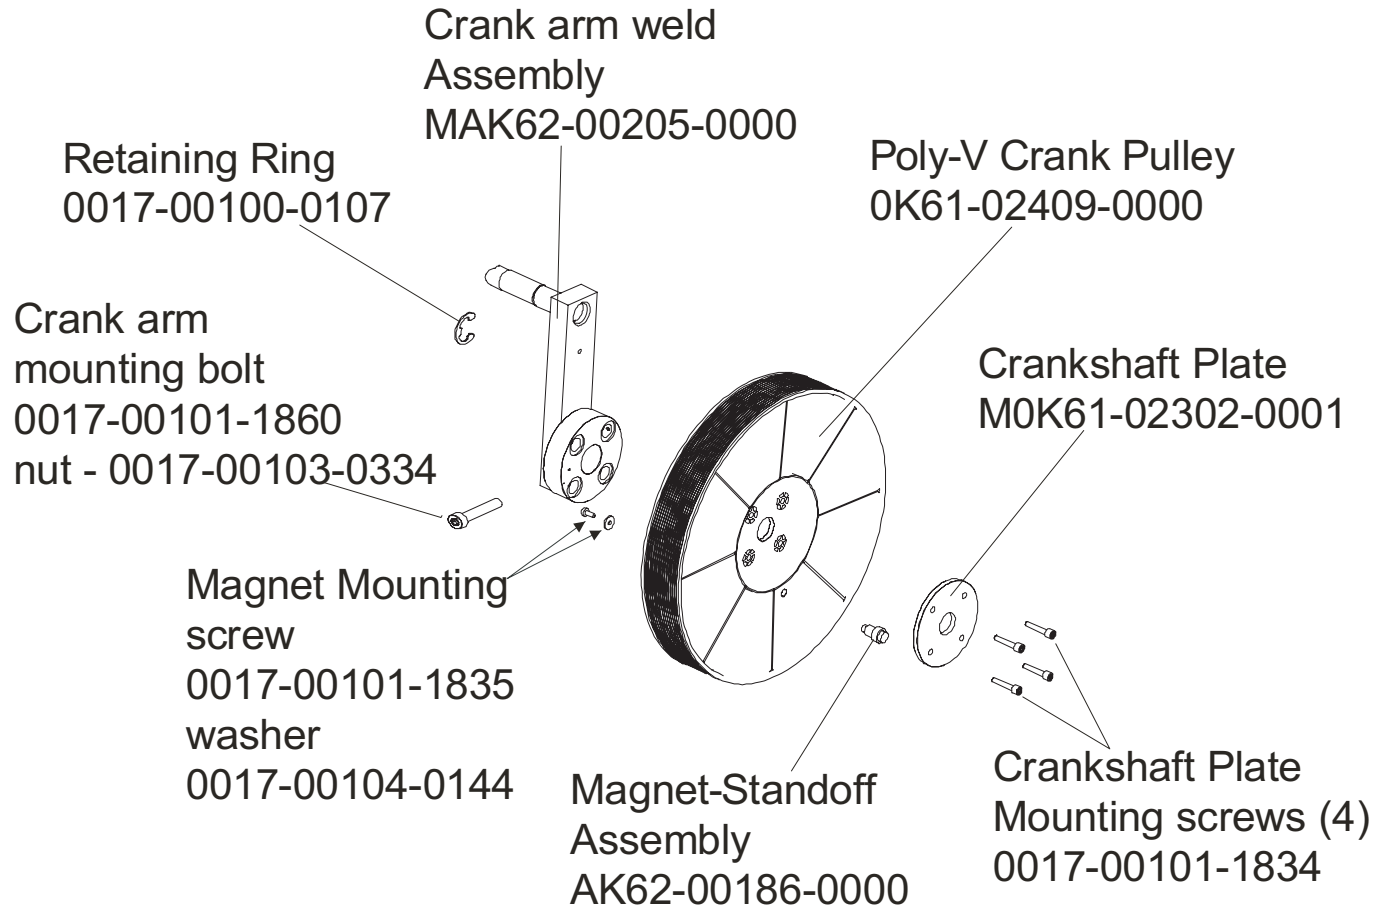

Description	Part No.
OPERATION MANUAL (CD)	OKCD-02003-0001
SERVICE MANUAL	M051-00K62-A149
TOUCH UP PAINT: SPRAY CAN .5 OZ BOTTLE W/APPLICATOR .33 OZ PEN	0017-00008-0204 0017-00008-0205 0017-00008-0206
HARDWARE BAG	AK62-00152-0001
ACCESS PANEL ASSEMBLY CONSISTS OF: 120" COAX CABLE 120" POWER EXTENSION CABLE BRACKET F-TYPE PANEL CONNECTOR #8 PLASTIC GROMMET	AK62-00210-0000 AK32-00020-0002 AK32-00078-0001 OK62-01179-0001 0017-00021-2846 0017-00042-0754
PLUG IN OPTION 120/60	GK62-00002-0018
PLUG IN OPTION 240/50 UK	GK62-00002-0019
PLUG IN OPTION 240v AUS	GK62-00002-0020
PLUG IN OPTION 230/50 CONT	GK62-00002-0021

This treadmill has both Lifepulse sensors and telemetry for reading heart rate.

Language	Part Nos.	
	Console	Overlay/Bezel/Switch
Eng + Met	AK62-00329-0001	AK62-00191-0001
Ger/Met	AK62-00329-0003	AK62-00191-0003
Spn/Met	AK62-00329-0004	AK62-00191-0004
Jap/Met	AK62-00329-0006	AK62-00191-0006
Frn/Met	AK62-00329-0007	AK62-00191-0007
Ital/Met	AK62-00329-0008	AK62-00191-0008
Dut/Met	AK62-00329-0009	AK62-00191-0009
Port/Met	AK62-00329-0010	AK62-00191-0010
Turk/Met	AK62-00329-0014	AK62-00191-0014

Bearing Insert Assembly
AK62-00299-0000

Service Kit
GK62-00002-0044
kit contents:
Crankshaft (1)
Bearings (2)
Bearing Flanges (2 sets)
Nuts (4)
Washers (4)

Service Kit
GK62-000002-0045
kit contents:
Intermediate Shaft (1)
Bearings (2)
Bearing Flanges (2 sets)
Nuts (4)
Washers (4)