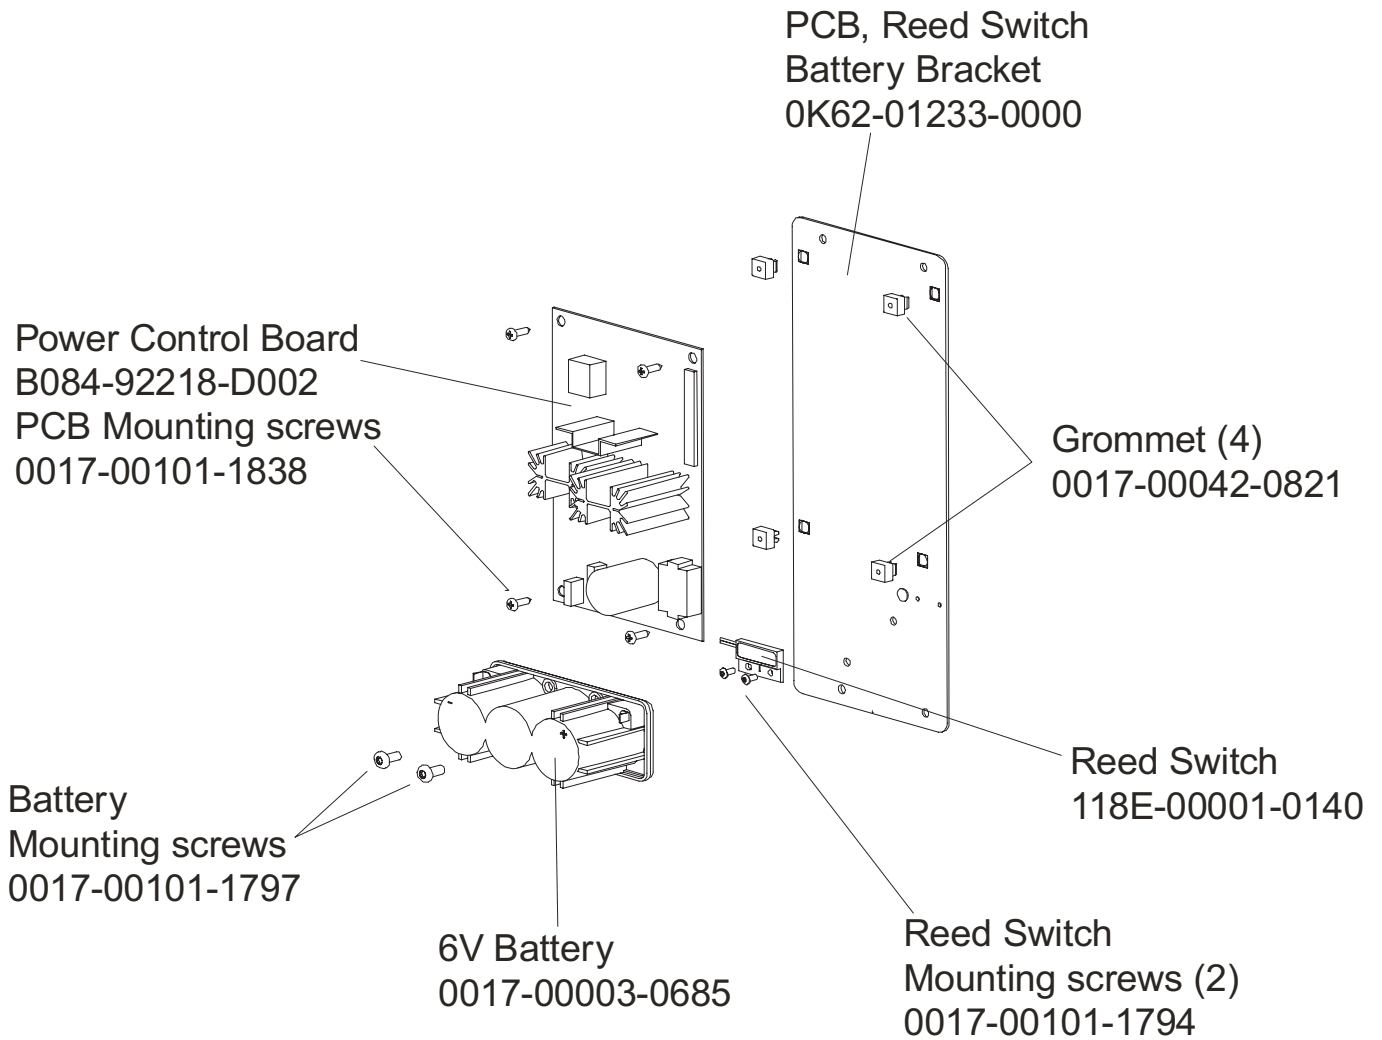

Description	Part No.
OPERATION MANUAL (CD)	OKCD-02003-0001
SERVICE MANUAL	M051-00K62-A149
TOUCH UP PAINT: SPRAY CAN .5 OZ BOTTLE W/APPLICATOR .33 OZ PEN	0017-00008-0204 0017-00008-0205 0017-00008-0206
HARDWARE BAG	AK62-00152-0001
ACCESS PANEL ASSEMBLY CONSISTS OF: 120" COAX CABLE 120" POWER EXTENSION CABLE BRACKET F-TYPE PANEL CONNECTOR #8 PLASTIC GROMMET	AK62-00210-0000 AK32-00020-0002 AK32-00078-0001 OK62-01179-0001 0017-00021-2846 0017-00042-0754
PLUG IN OPTION 120/60	GK62-00002-0018
PLUG IN OPTION 240/50 UK	GK62-00002-0019
PLUG IN OPTION 240v AUS	GK62-00002-0020
PLUG IN OPTION 230/50 CONT	GK62-00002-0021

This treadmill has both Lifepulse sensors and telemetry for reading heart rate.

Language	Part Nos.	
	Console	Overlay/Bezel/Switch
Eng + Met	AK62-00329-0001	AK62-00191-0001
Ger/Met	AK62-00329-0003	AK62-00191-0003
Spn/Met	AK62-00329-0004	AK62-00191-0004
Jap/Met	AK62-00329-0006	AK62-00191-0006
Frn/Met	AK62-00329-0007	AK62-00191-0007
Ital/Met	AK62-00329-0008	AK62-00191-0008
Dut/Met	AK62-00329-0009	AK62-00191-0009
Port/Met	AK62-00329-0010	AK62-00191-0010
Turk/Met	AK62-00329-0014	AK62-00191-0014

Bearing Insert Assembly
AK62-00299-0000

Service Kit
GK62-00002-0044
kit contents:
Crankshaft (1)
Bearings (2)
Bearing Flanges (2 sets)
Nuts (4)
Washers (4)

Service Kit
GK62-000002-0045
kit contents:
Intermediate Shaft (1)
Bearings (2)
Bearing Flanges (2 sets)
Nuts (4)
Washers (4)