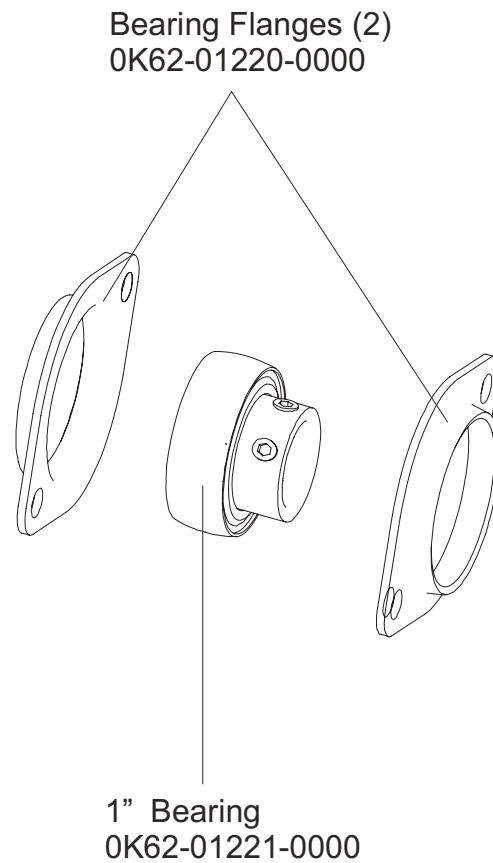

LifeFitness

Classic Cross-trainer CLSXH-0XXX-01
(international only)

Customer Support Services PARTS MANUAL rev 24 Sep 2009

Console Support and Deadshaft Covers	4
Handlebars and Bullhorns	5
Console and Related Components	6
Upper Frame Hardware	7
Rocker Arms and Pedal Levers	8
Crank Cover and Lower Caps	9
Lower Frame Shrouds and Hardware	10
Pedal Lever Components	11
PCB, Battery, Reed Switch, and Bracket	12
Bearing Insert Assembly	13
Crank Arm Pulley Assembly	14
Drive Module	15
Drive Module Hardware	16
Cables	17

Description	Part No.
OPERATION MANUAL (CD)	OKCD-02003-0001
SERVICE MANUAL	M051-00K62-A149
TOUCH UP PAINT: SPRAY CAN .5 OZ BOTTLE W/APPLICATOR .33 OZ PEN	0017-00008-0204 0017-00008-0205 0017-00008-0206
HARDWARE BAG	AK62-00152-0001
ACCESS PANEL ASSEMBLY CONSISTS OF: 120" COAX CABLE 120" POWER EXTENSION CABLE BRACKET F-TYPE PANEL CONNECTOR #8 PLASTIC GROMMET	AK62-00210-0000 AK32-00020-0002 AK32-00078-0001 OK62-01179-0001 0017-00021-2846 0017-00042-0754
PLUG IN OPTION 120/60	GK62-00002-0018
PLUG IN OPTION 240/50 UK	GK62-00002-0019
PLUG IN OPTION 240v AUS	GK62-00002-0020
PLUG IN OPTION 230/50 CONT	GK62-00002-0021

This treadmill has both Lifepulse sensors and telemetry for reading heart rate.

Language	Part Nos.	
	Console	Overlay/Bezel/Switch
Eng + Met	AK62-00329-0001	AK62-00191-0001
Ger/Met	AK62-00329-0003	AK62-00191-0003
Spn/Met	AK62-00329-0004	AK62-00191-0004
Jap/Met	AK62-00329-0006	AK62-00191-0006
Frn/Met	AK62-00329-0007	AK62-00191-0007
Ital/Met	AK62-00329-0008	AK62-00191-0008
Dut/Met	AK62-00329-0009	AK62-00191-0009
Port/Met	AK62-00329-0010	AK62-00191-0010
Turk/Met	AK62-00329-0014	AK62-00191-0014

Bearing Insert Assembly
AK62-00299-0000

Service Kit
GK62-00002-0044
kit contents:
Crankshaft (1)
Bearings (2)
Bearing Flanges (2 sets)
Nuts (4)
Washers (4)

Service Kit
GK62-000002-0045
kit contents:
Intermediate Shaft (1)
Bearings (2)
Bearing Flanges (2 sets)
Nuts (4)
Washers (4)