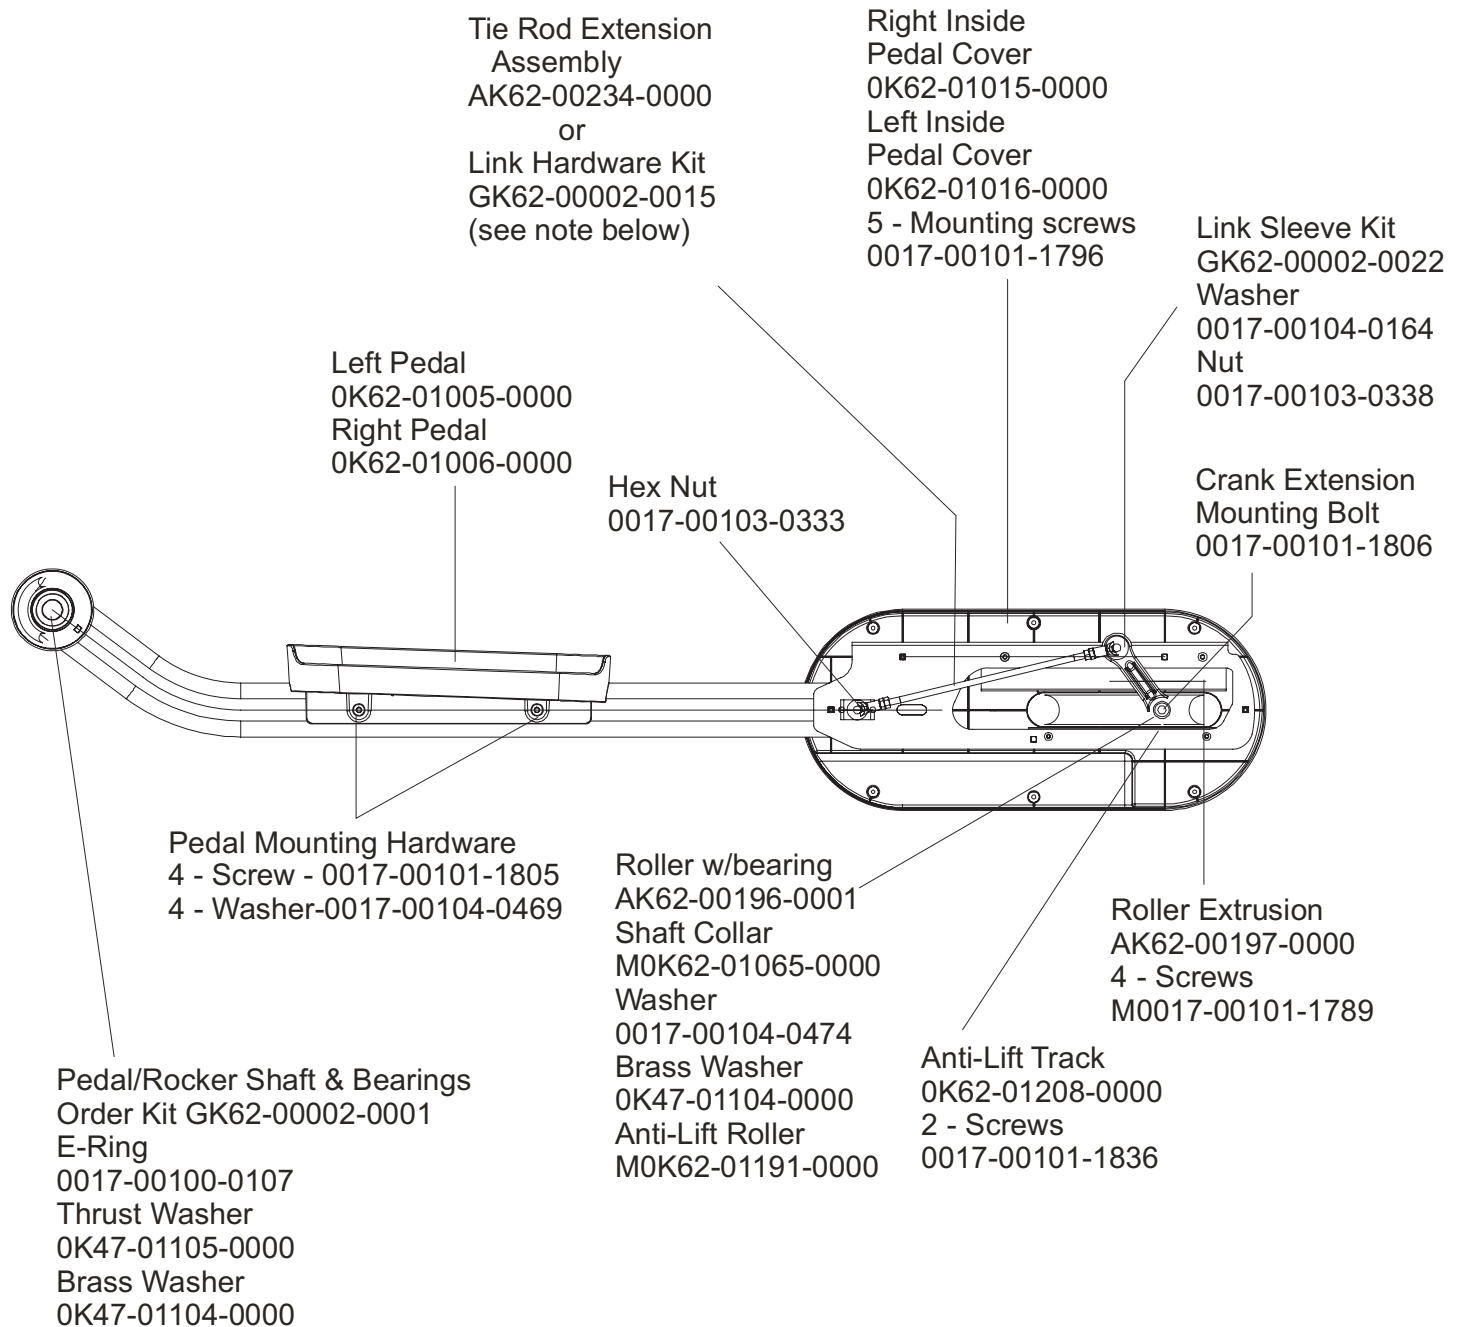

Description	Part No.
OPERATION MANUAL (CD)	OKCD-02003-0001
SERVICE MANUAL	M051-00K62-A149
TOUCH UP PAINT: SPRAY CAN .5 OZ BOTTLE W/APPLICATOR .33 OZ PEN	0017-00008-0204 0017-00008-0205 0017-00008-0206
HARDWARE BAG	AK62-00152-0001
ACCESS PANEL ASSEMBLY CONSISTS OF: 120" COAX CABLE 120" POWER EXTENSION CABLE BRACKET F-TYPE PANEL CONNECTOR #8 PLASTIC GROMMET	AK62-00210-0000 AK32-00020-0002 AK32-00078-0001 OK62-01179-0001 0017-00021-2846 0017-00042-0754
PLUG IN OPTION 120/60	GK62-00002-0018
PLUG IN OPTION 240/50 UK	GK62-00002-0019
PLUG IN OPTION 240v AUS	GK62-00002-0020
PLUG IN OPTION 230/50 CONT	GK62-00002-0021

This treadmill has both Lifepulse sensors and telemetry for reading heart rate.

Language	Part Nos.	
	Console	Overlay/Bezel/Switch
Eng + Met	AK62-00329-0001	AK62-00191-0001
Ger/Met	AK62-00329-0003	AK62-00191-0003
Spn/Met	AK62-00329-0004	AK62-00191-0004
Jap/Met	AK62-00329-0006	AK62-00191-0006
Frn/Met	AK62-00329-0007	AK62-00191-0007
Ital/Met	AK62-00329-0008	AK62-00191-0008
Dut/Met	AK62-00329-0009	AK62-00191-0009
Port/Met	AK62-00329-0010	AK62-00191-0010
Turk/Met	AK62-00329-0014	AK62-00191-0014

Bearing Insert Assembly
AK62-00299-0000

Service Kit
GK62-00002-0044
kit contents:
Crankshaft (1)
Bearings (2)
Bearing Flanges (2 sets)
Nuts (4)
Washers (4)

Service Kit
GK62-000002-0045
kit contents:
Intermediate Shaft (1)
Bearings (2)
Bearing Flanges (2 sets)
Nuts (4)
Washers (4)