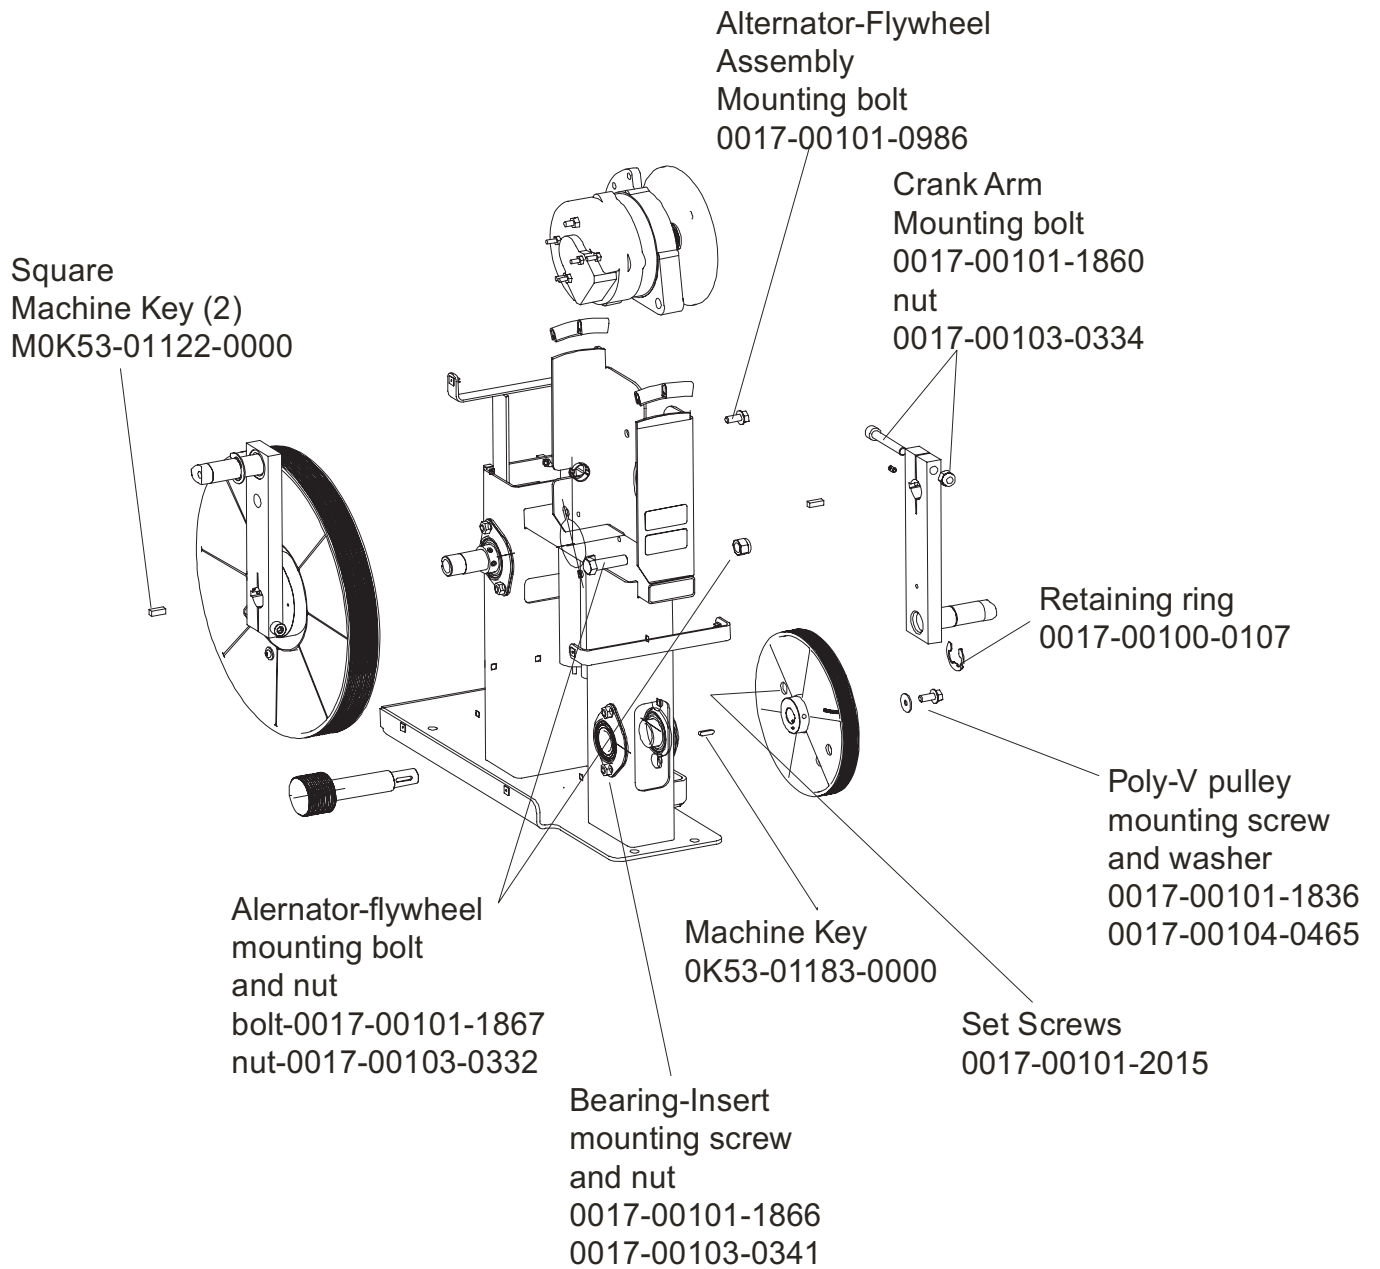

Description	Part No.
OPERATION MANUAL (CD)	OKCD-02003-0001
SERVICE MANUAL	M051-00K62-A149
TOUCH UP PAINT: SPRAY CAN .5 OZ BOTTLE W/APPLICATOR .33 OZ PEN	0017-00008-0204 0017-00008-0205 0017-00008-0206
HARDWARE BAG	AK62-00152-0001
ACCESS PANEL ASSEMBLY CONSISTS OF: 120" COAX CABLE 120" POWER EXTENSION CABLE BRACKET F-TYPE PANEL CONNECTOR #8 PLASTIC GROMMET	AK62-00210-0000 AK32-00020-0002 AK32-00078-0001 OK62-01179-0001 0017-00021-2846 0017-00042-0754
PLUG IN OPTION 120/60	GK62-00002-0018
PLUG IN OPTION 240/50 UK	GK62-00002-0019
PLUG IN OPTION 240v AUS	GK62-00002-0020
PLUG IN OPTION 230/50 CONT	GK62-00002-0021

Bearing Insert Assembly
AK62-00299-0000

Service Kit
GK62-00002-0044
kit contents:
Crankshaft (1)
Bearings (2)
Bearing Flanges (2 sets)
Nuts (4)
Washers (4)

Service Kit
GK62-000002-0045
kit contents:
Intermediate Shaft (1)
Bearings (2)
Bearing Flanges (2 sets)
Nuts (4)
Washers (4)