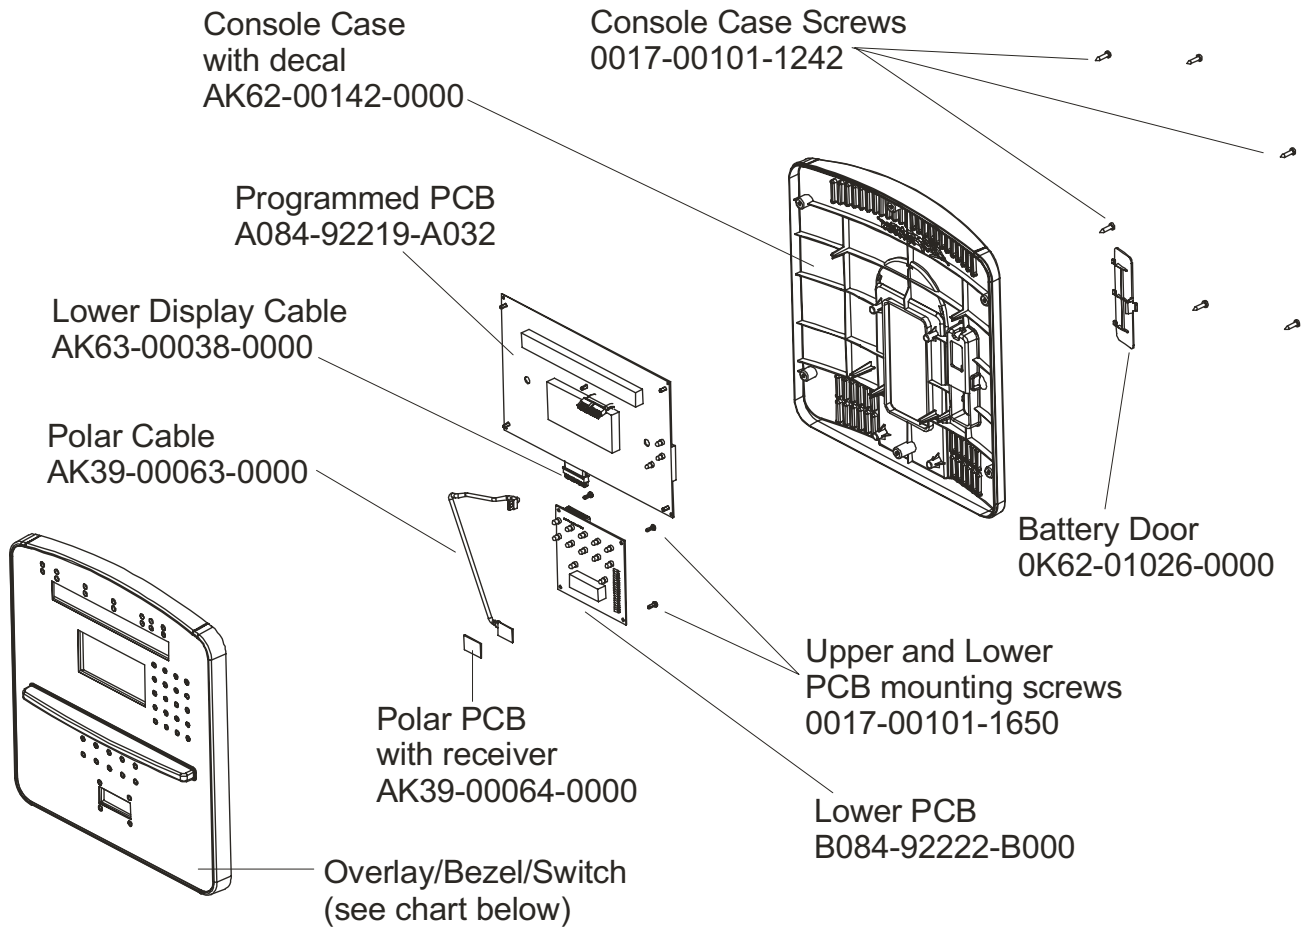

LifeFitness

Classic Cross-trainer CLSXH-0XXX-01
(international only)

Customer Support Services PARTS MANUAL rev 24 Sep 2009

Console Support and Deadshaft Covers	4
Handlebars and Bullhorns	5
Console and Related Components	6
Upper Frame Hardware	7
Rocker Arms and Pedal Levers	8
Crank Cover and Lower Caps	9
Lower Frame Shrouds and Hardware	10
Pedal Lever Components	11
PCB, Battery, Reed Switch, and Bracket	12
Bearing Insert Assembly	13
Crank Arm Pulley Assembly	14
Drive Module	15
Drive Module Hardware	16
Cables	17

Description	Part No.
OPERATION MANUAL (CD)	OKCD-02003-0001
SERVICE MANUAL	M051-00K62-A149
TOUCH UP PAINT: SPRAY CAN .5 OZ BOTTLE W/APPLICATOR .33 OZ PEN	0017-00008-0204 0017-00008-0205 0017-00008-0206
HARDWARE BAG	AK62-00152-0001
ACCESS PANEL ASSEMBLY CONSISTS OF: 120" COAX CABLE 120" POWER EXTENSION CABLE BRACKET F-TYPE PANEL CONNECTOR #8 PLASTIC GROMMET	AK62-00210-0000 AK32-00020-0002 AK32-00078-0001 OK62-01179-0001 0017-00021-2846 0017-00042-0754
PLUG IN OPTION 120/60	GK62-00002-0018
PLUG IN OPTION 240/50 UK	GK62-00002-0019
PLUG IN OPTION 240v AUS	GK62-00002-0020
PLUG IN OPTION 230/50 CONT	GK62-00002-0021

This treadmill has both Lifepulse sensors and telemetry for reading heart rate.

Language	Part Nos.	
	Console	Overlay/Bezel/Switch
Eng + Met	AK62-00329-0001	AK62-00191-0001
Ger/Met	AK62-00329-0003	AK62-00191-0003
Spn/Met	AK62-00329-0004	AK62-00191-0004
Jap/Met	AK62-00329-0006	AK62-00191-0006
Frn/Met	AK62-00329-0007	AK62-00191-0007
Ital/Met	AK62-00329-0008	AK62-00191-0008
Dut/Met	AK62-00329-0009	AK62-00191-0009
Port/Met	AK62-00329-0010	AK62-00191-0010
Turk/Met	AK62-00329-0014	AK62-00191-0014