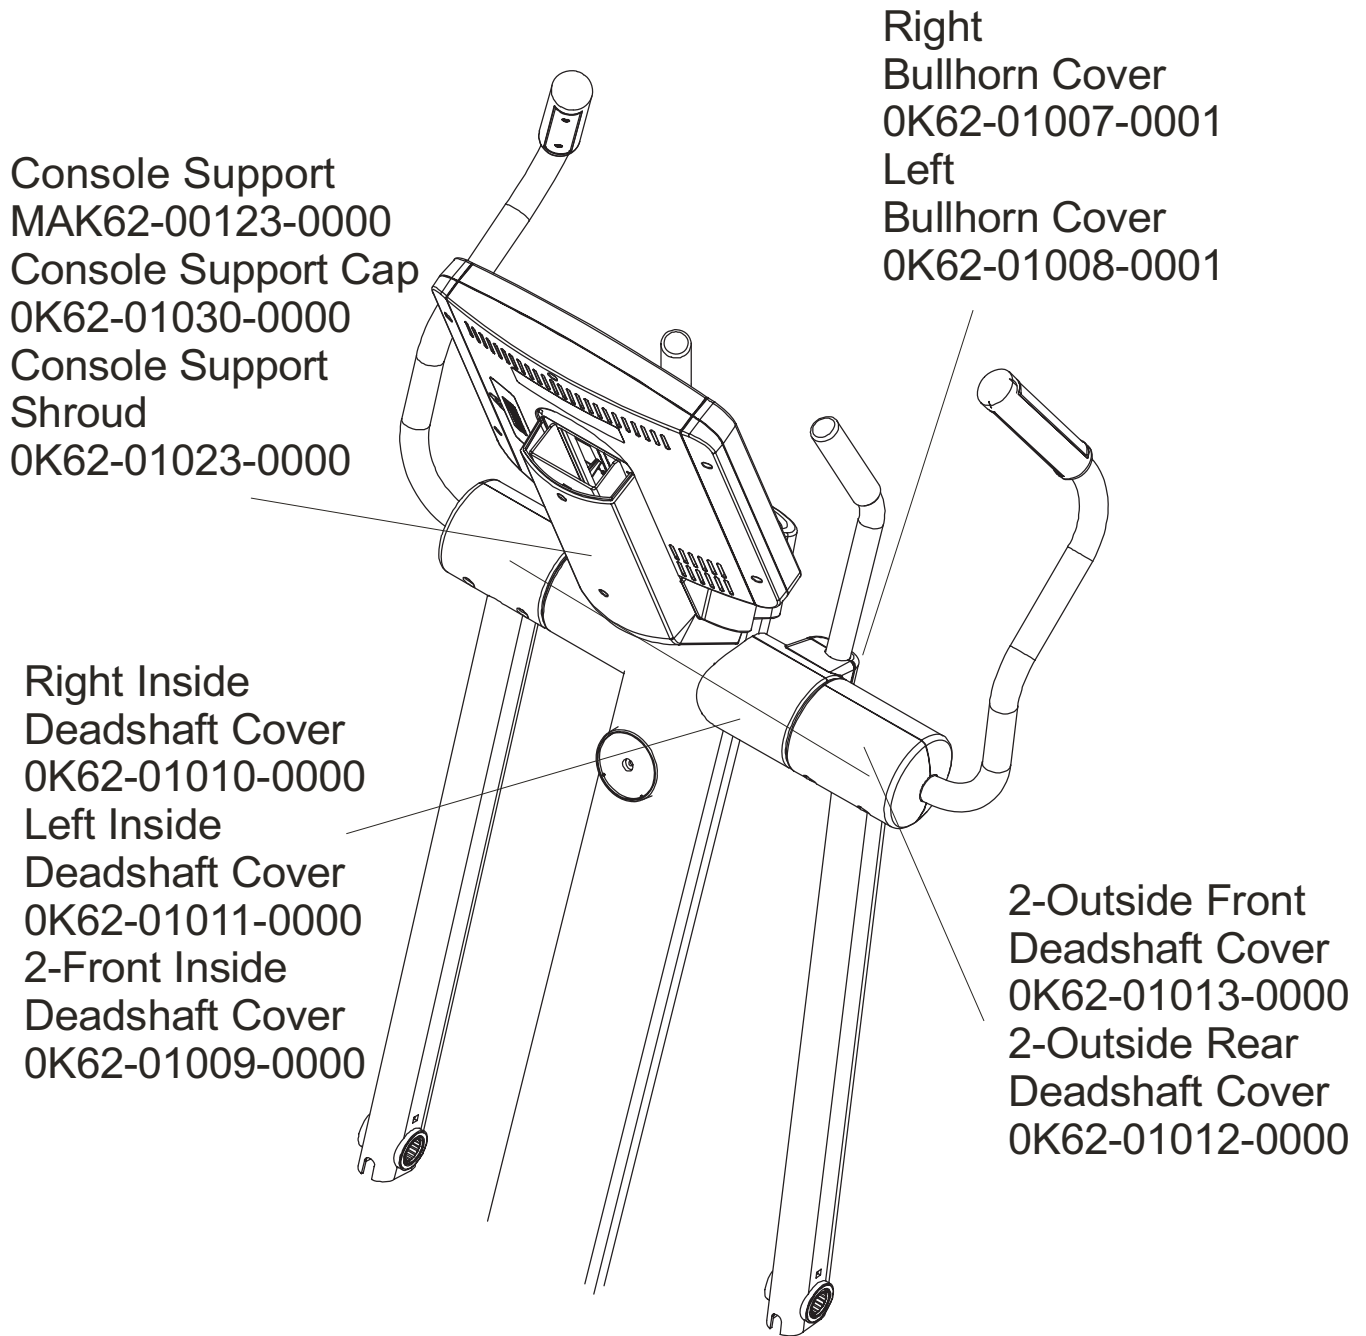

LifeFitness

Classic Cross-trainer CLSXH-0XXX-01
(international only)

Customer Support Services PARTS MANUAL rev 24 Sep 2009

Console Support and Deadshaft Covers	4
Handlebars and Bullhorns	5
Console and Related Components	6
Upper Frame Hardware	7
Rocker Arms and Pedal Levers	8
Crank Cover and Lower Caps	9
Lower Frame Shrouds and Hardware	10
Pedal Lever Components	11
PCB, Battery, Reed Switch, and Bracket	12
Bearing Insert Assembly	13
Crank Arm Pulley Assembly	14
Drive Module	15
Drive Module Hardware	16
Cables	17

Description	Part No.
OPERATION MANUAL (CD)	OKCD-02003-0001
SERVICE MANUAL	M051-00K62-A149
TOUCH UP PAINT: SPRAY CAN .5 OZ BOTTLE W/APPLICATOR .33 OZ PEN	0017-00008-0204 0017-00008-0205 0017-00008-0206
HARDWARE BAG	AK62-00152-0001
ACCESS PANEL ASSEMBLY CONSISTS OF: 120" COAX CABLE 120" POWER EXTENSION CABLE BRACKET F-TYPE PANEL CONNECTOR #8 PLASTIC GROMMET	AK62-00210-0000 AK32-00020-0002 AK32-00078-0001 OK62-01179-0001 0017-00021-2846 0017-00042-0754
PLUG IN OPTION 120/60	GK62-00002-0018
PLUG IN OPTION 240/50 UK	GK62-00002-0019
PLUG IN OPTION 240v AUS	GK62-00002-0020
PLUG IN OPTION 230/50 CONT	GK62-00002-0021

This treadmill has both Lifepulse sensors and telemetry for reading heart rate.

Language	Part Nos.	
	Console	Overlay/Bezel/Switch
Eng + Met	AK62-00329-0001	AK62-00191-0001
Ger/Met	AK62-00329-0003	AK62-00191-0003
Spn/Met	AK62-00329-0004	AK62-00191-0004
Jap/Met	AK62-00329-0006	AK62-00191-0006
Frn/Met	AK62-00329-0007	AK62-00191-0007
Ital/Met	AK62-00329-0008	AK62-00191-0008
Dut/Met	AK62-00329-0009	AK62-00191-0009
Port/Met	AK62-00329-0010	AK62-00191-0010
Turk/Met	AK62-00329-0014	AK62-00191-0014