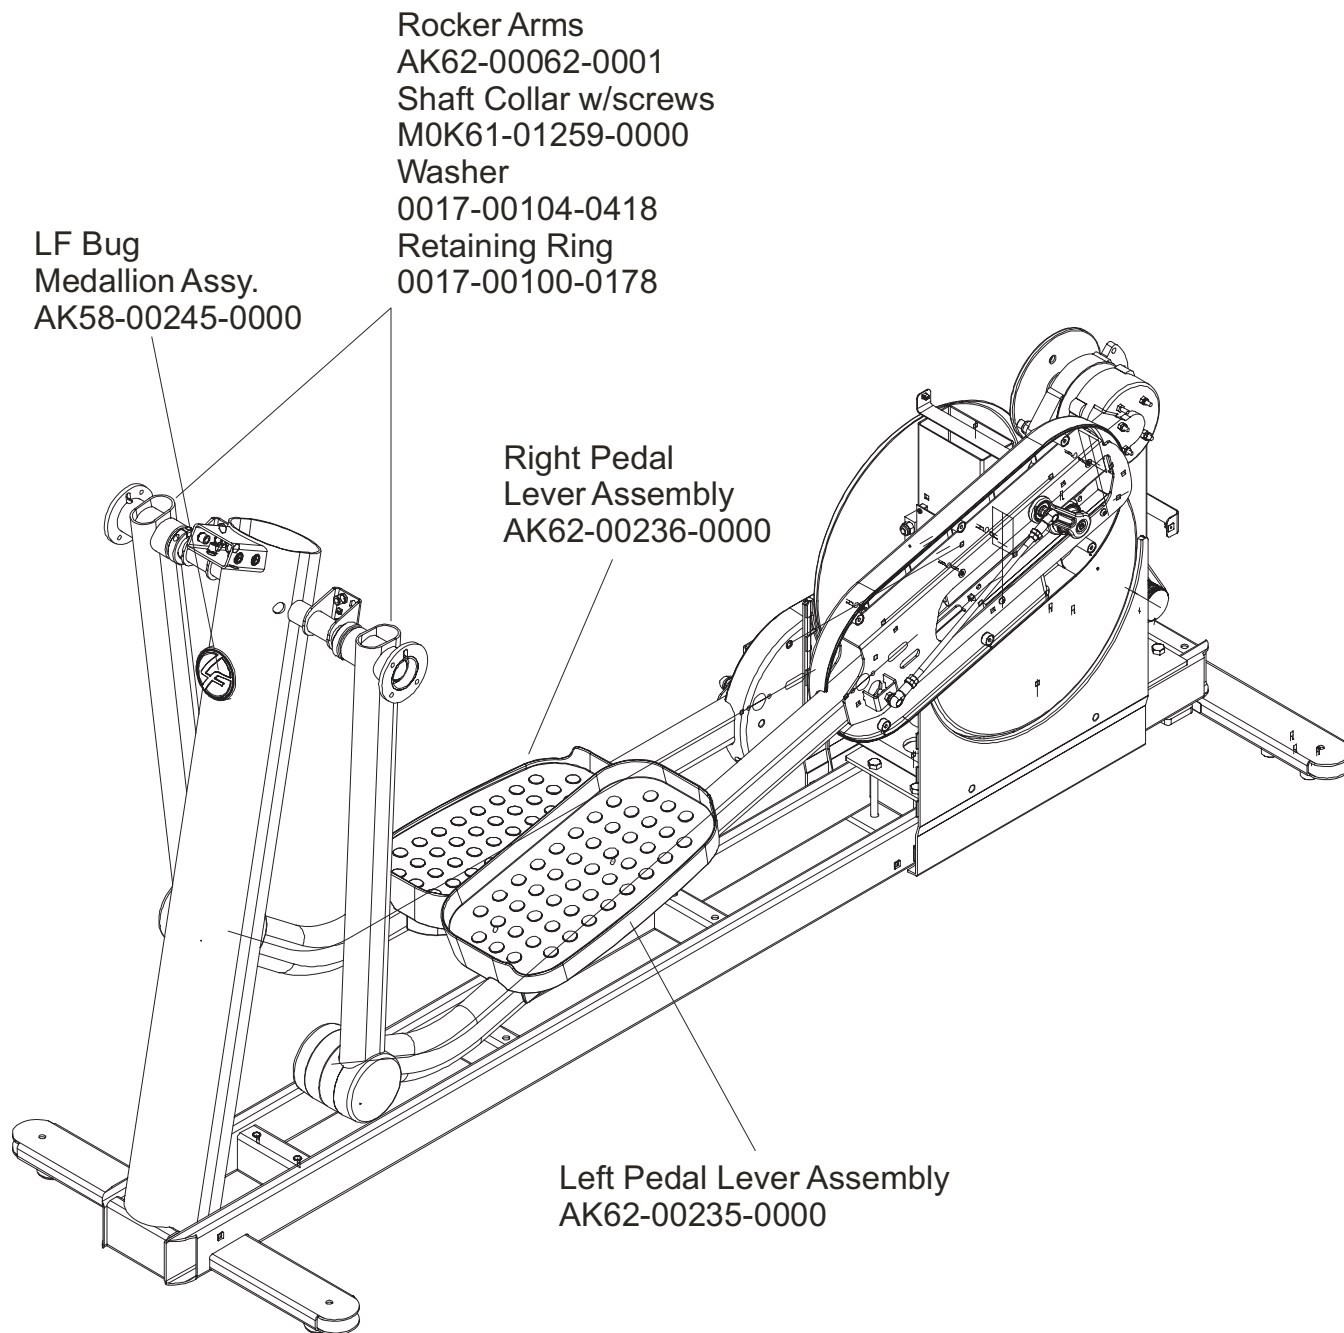

LifeFitness

Classic Cross-trainer CLSXH-0XXX-01
(international only)

Customer Support Services PARTS MANUAL rev 24 Sep 2009

Console Support and Deadshaft Covers	4
Handlebars and Bullhorns	5
Console and Related Components	6
Upper Frame Hardware	7
Rocker Arms and Pedal Levers	8
Crank Cover and Lower Caps	9
Lower Frame Shrouds and Hardware	10
Pedal Lever Components	11
PCB, Battery, Reed Switch, and Bracket	12
Bearing Insert Assembly	13
Crank Arm Pulley Assembly	14
Drive Module	15
Drive Module Hardware	16
Cables	17

Description	Part No.
OPERATION MANUAL (CD)	OKCD-02003-0001
SERVICE MANUAL	M051-00K62-A149
TOUCH UP PAINT: SPRAY CAN .5 OZ BOTTLE W/APPLICATOR .33 OZ PEN	0017-00008-0204 0017-00008-0205 0017-00008-0206
HARDWARE BAG	AK62-00152-0001
ACCESS PANEL ASSEMBLY CONSISTS OF: 120" COAX CABLE 120" POWER EXTENSION CABLE BRACKET F-TYPE PANEL CONNECTOR #8 PLASTIC GROMMET	AK62-00210-0000 AK32-00020-0002 AK32-00078-0001 OK62-01179-0001 0017-00021-2846 0017-00042-0754
PLUG IN OPTION 120/60	GK62-00002-0018
PLUG IN OPTION 240/50 UK	GK62-00002-0019
PLUG IN OPTION 240v AUS	GK62-00002-0020
PLUG IN OPTION 230/50 CONT	GK62-00002-0021

This treadmill has both Lifepulse sensors and telemetry for reading heart rate.

Language	Part Nos.	
	Console	Overlay/Bezel/Switch
Eng + Met	AK62-00329-0001	AK62-00191-0001
Ger/Met	AK62-00329-0003	AK62-00191-0003
Spn/Met	AK62-00329-0004	AK62-00191-0004
Jap/Met	AK62-00329-0006	AK62-00191-0006
Frn/Met	AK62-00329-0007	AK62-00191-0007
Ital/Met	AK62-00329-0008	AK62-00191-0008
Dut/Met	AK62-00329-0009	AK62-00191-0009
Port/Met	AK62-00329-0010	AK62-00191-0010
Turk/Met	AK62-00329-0014	AK62-00191-0014

Bearing Insert Assembly
AK62-00299-0000

Service Kit
GK62-00002-0044
kit contents:
Crankshaft (1)
Bearings (2)
Bearing Flanges (2 sets)
Nuts (4)
Washers (4)

Service Kit
GK62-000002-0045
kit contents:
Intermediate Shaft (1)
Bearings (2)
Bearing Flanges (2 sets)
Nuts (4)
Washers (4)