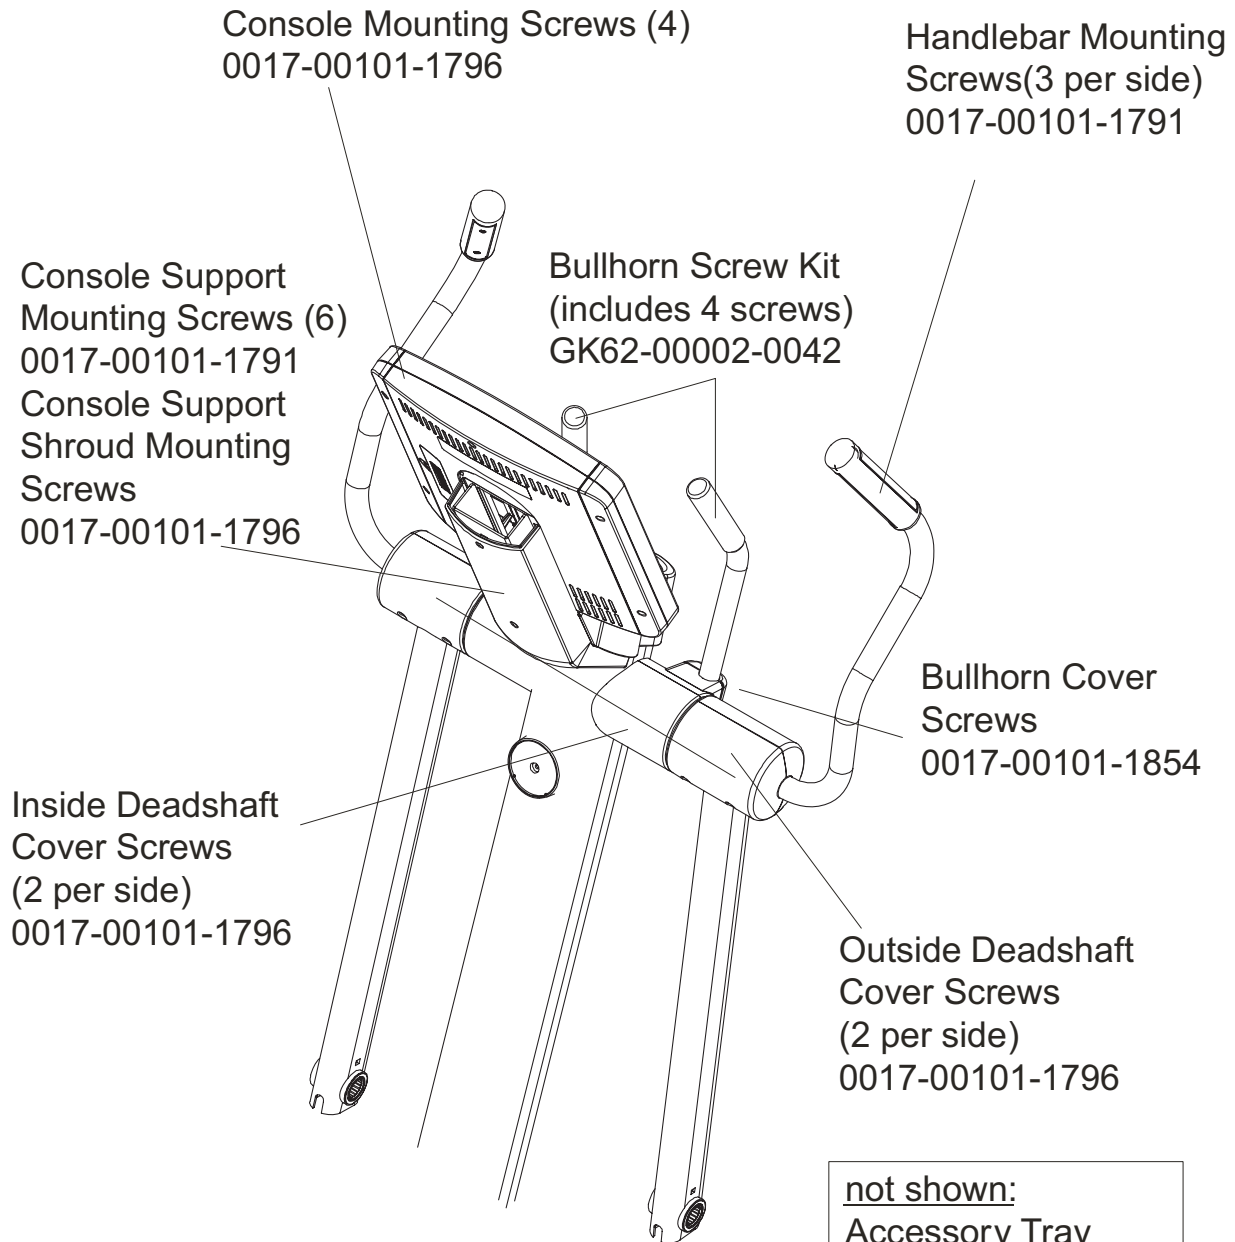

LifeFitness

Classic Cross-trainer CLSXH-0XXX-01
(international only)

Customer Support Services PARTS MANUAL rev 24 Sep 2009

Console Support and Deadshaft Covers	4
Handlebars and Bullhorns	5
Console and Related Components	6
Upper Frame Hardware	7
Rocker Arms and Pedal Levers	8
Crank Cover and Lower Caps	9
Lower Frame Shrouds and Hardware	10
Pedal Lever Components	11
PCB, Battery, Reed Switch, and Bracket	12
Bearing Insert Assembly	13
Crank Arm Pulley Assembly	14
Drive Module	15
Drive Module Hardware	16
Cables	17

Description	Part No.
OPERATION MANUAL (CD)	OKCD-02003-0001
SERVICE MANUAL	M051-00K62-A149
TOUCH UP PAINT: SPRAY CAN .5 OZ BOTTLE W/APPLICATOR .33 OZ PEN	0017-00008-0204 0017-00008-0205 0017-00008-0206
HARDWARE BAG	AK62-00152-0001
ACCESS PANEL ASSEMBLY CONSISTS OF: 120" COAX CABLE 120" POWER EXTENSION CABLE BRACKET F-TYPE PANEL CONNECTOR #8 PLASTIC GROMMET	AK62-00210-0000 AK32-00020-0002 AK32-00078-0001 OK62-01179-0001 0017-00021-2846 0017-00042-0754
PLUG IN OPTION 120/60	GK62-00002-0018
PLUG IN OPTION 240/50 UK	GK62-00002-0019
PLUG IN OPTION 240v AUS	GK62-00002-0020
PLUG IN OPTION 230/50 CONT	GK62-00002-0021

This treadmill has both Lifepulse sensors and telemetry for reading heart rate.

Language	Part Nos.	
	Console	Overlay/Bezel/Switch
Eng + Met	AK62-00329-0001	AK62-00191-0001
Ger/Met	AK62-00329-0003	AK62-00191-0003
Spn/Met	AK62-00329-0004	AK62-00191-0004
Jap/Met	AK62-00329-0006	AK62-00191-0006
Frn/Met	AK62-00329-0007	AK62-00191-0007
Ital/Met	AK62-00329-0008	AK62-00191-0008
Dut/Met	AK62-00329-0009	AK62-00191-0009
Port/Met	AK62-00329-0010	AK62-00191-0010
Turk/Met	AK62-00329-0014	AK62-00191-0014