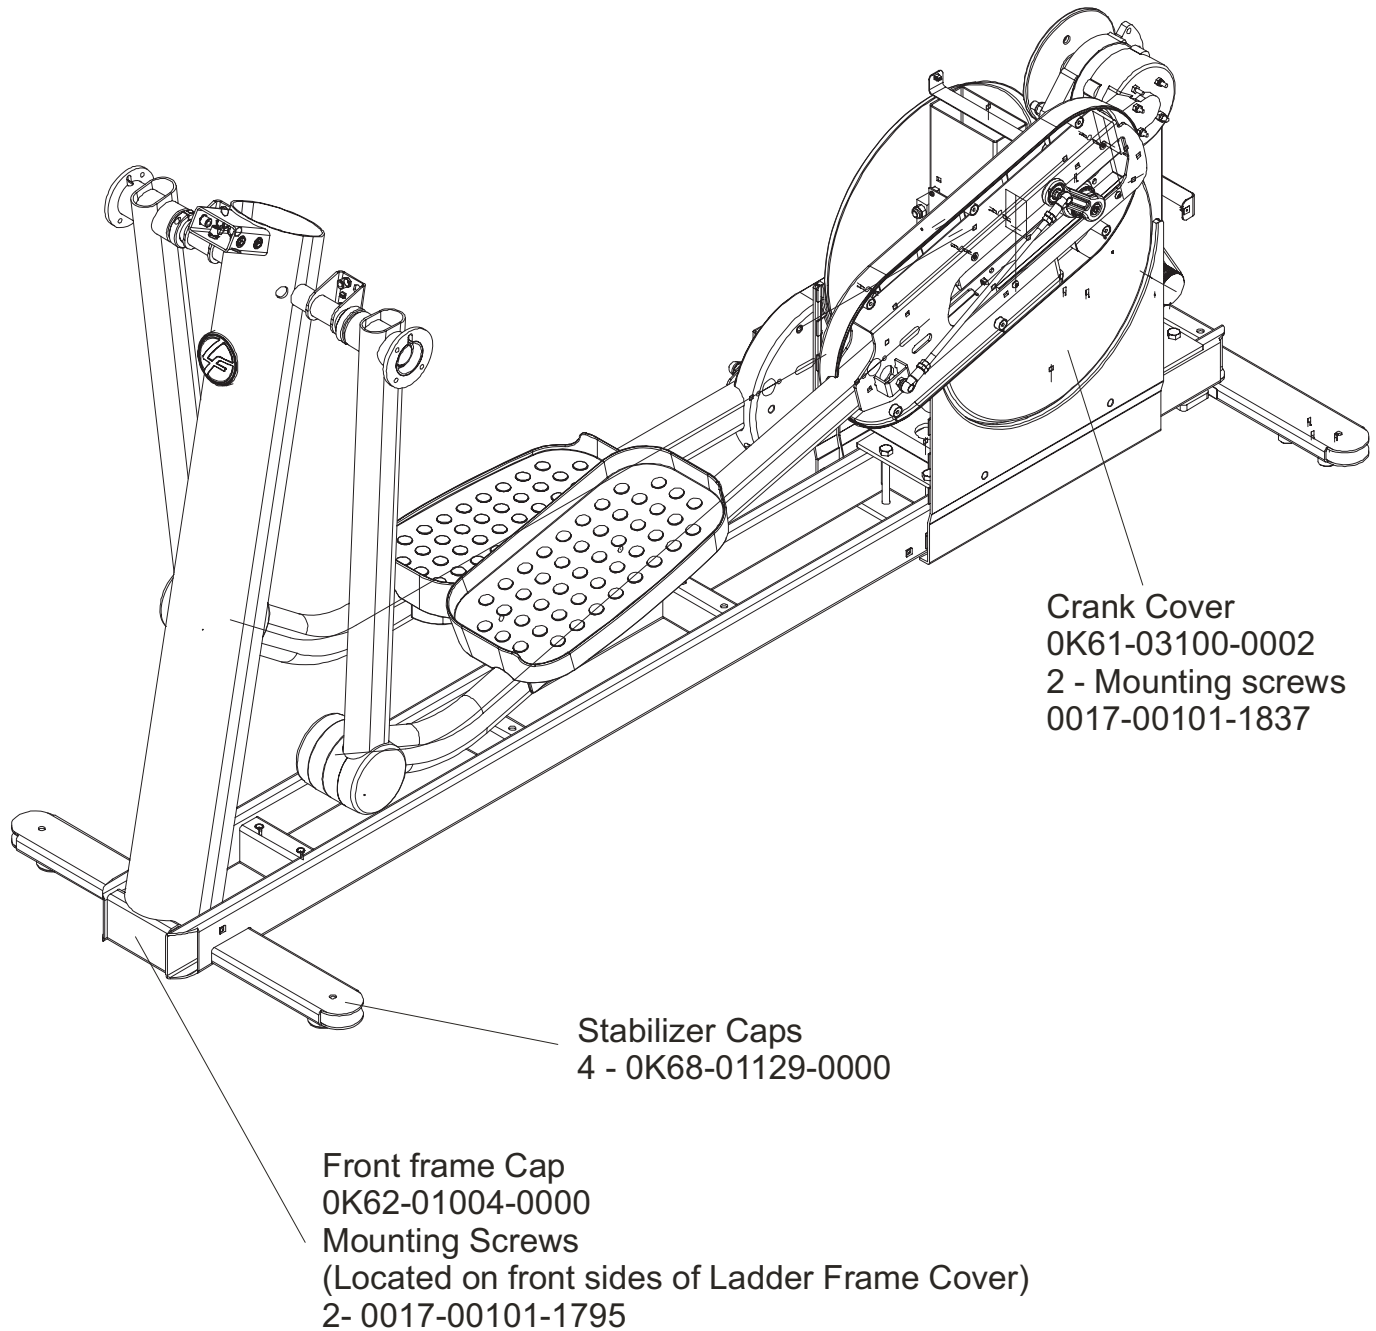

Description	Part No.
OPERATION MANUAL (CD)	OKCD-02003-0001
SERVICE MANUAL	M051-00K62-A149
TOUCH UP PAINT: SPRAY CAN .5 OZ BOTTLE W/APPLICATOR .33 OZ PEN	0017-00008-0204 0017-00008-0205 0017-00008-0206
HARDWARE BAG	AK62-00152-0001
ACCESS PANEL ASSEMBLY CONSISTS OF: 120" COAX CABLE 120" POWER EXTENSION CABLE BRACKET F-TYPE PANEL CONNECTOR #8 PLASTIC GROMMET	AK62-00210-0000 AK32-00020-0002 AK32-00078-0001 OK62-01179-0001 0017-00021-2846 0017-00042-0754
PLUG IN OPTION 120/60	GK62-00002-0018
PLUG IN OPTION 240/50 UK	GK62-00002-0019
PLUG IN OPTION 240v AUS	GK62-00002-0020
PLUG IN OPTION 230/50 CONT	GK62-00002-0021

This treadmill has both Lifepulse sensors and telemetry for reading heart rate.

Language	Part Nos.	
	Console	Overlay/Bezel/Switch
Eng + Met	AK62-00329-0001	AK62-00191-0001
Ger/Met	AK62-00329-0003	AK62-00191-0003
Spn/Met	AK62-00329-0004	AK62-00191-0004
Jap/Met	AK62-00329-0006	AK62-00191-0006
Frn/Met	AK62-00329-0007	AK62-00191-0007
Ital/Met	AK62-00329-0008	AK62-00191-0008
Dut/Met	AK62-00329-0009	AK62-00191-0009
Port/Met	AK62-00329-0010	AK62-00191-0010
Turk/Met	AK62-00329-0014	AK62-00191-0014

Bearing Insert Assembly
AK62-00299-0000

Service Kit
GK62-00002-0044
kit contents:
Crankshaft (1)
Bearings (2)
Bearing Flanges (2 sets)
Nuts (4)
Washers (4)

Service Kit
GK62-000002-0045
kit contents:
Intermediate Shaft (1)
Bearings (2)
Bearing Flanges (2 sets)
Nuts (4)
Washers (4)