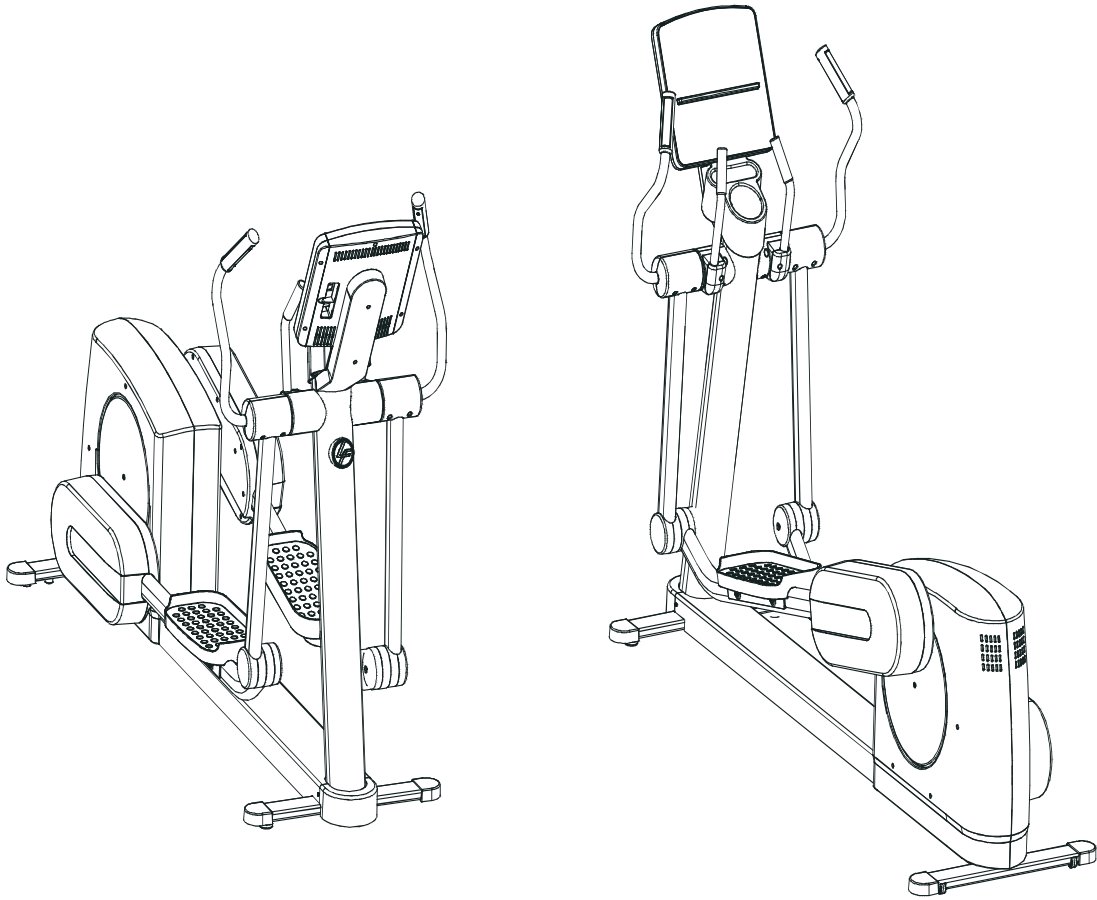

LifeFitness

Classic Cross-trainer CLSXH-0XXX-01
(international only)

Customer Support Services PARTS MANUAL rev 24 Sep 2009

Console Support and Deadshaft Covers	4
Handlebars and Bullhorns	5
Console and Related Components	6
Upper Frame Hardware	7
Rocker Arms and Pedal Levers	8
Crank Cover and Lower Caps	9
Lower Frame Shrouds and Hardware	10
Pedal Lever Components	11
PCB, Battery, Reed Switch, and Bracket	12
Bearing Insert Assembly	13
Crank Arm Pulley Assembly	14
Drive Module	15
Drive Module Hardware	16
Cables	17

Description	Part No.
OPERATION MANUAL (CD)	OKCD-02003-0001
SERVICE MANUAL	M051-00K62-A149
TOUCH UP PAINT: SPRAY CAN .5 OZ BOTTLE W/APPLICATOR .33 OZ PEN	0017-00008-0204 0017-00008-0205 0017-00008-0206
HARDWARE BAG	AK62-00152-0001
ACCESS PANEL ASSEMBLY CONSISTS OF: 120" COAX CABLE 120" POWER EXTENSION CABLE BRACKET F-TYPE PANEL CONNECTOR #8 PLASTIC GROMMET	AK62-00210-0000 AK32-00020-0002 AK32-00078-0001 OK62-01179-0001 0017-00021-2846 0017-00042-0754
PLUG IN OPTION 120/60	GK62-00002-0018
PLUG IN OPTION 240/50 UK	GK62-00002-0019
PLUG IN OPTION 240v AUS	GK62-00002-0020
PLUG IN OPTION 230/50 CONT	GK62-00002-0021

This treadmill has both Lifepulse sensors and telemetry for reading heart rate.

Language	Part Nos.	
	Console	Overlay/Bezel/Switch
Eng + Met	AK62-00329-0001	AK62-00191-0001
Ger/Met	AK62-00329-0003	AK62-00191-0003
Spn/Met	AK62-00329-0004	AK62-00191-0004
Jap/Met	AK62-00329-0006	AK62-00191-0006
Frn/Met	AK62-00329-0007	AK62-00191-0007
Ital/Met	AK62-00329-0008	AK62-00191-0008
Dut/Met	AK62-00329-0009	AK62-00191-0009
Port/Met	AK62-00329-0010	AK62-00191-0010
Turk/Met	AK62-00329-0014	AK62-00191-0014