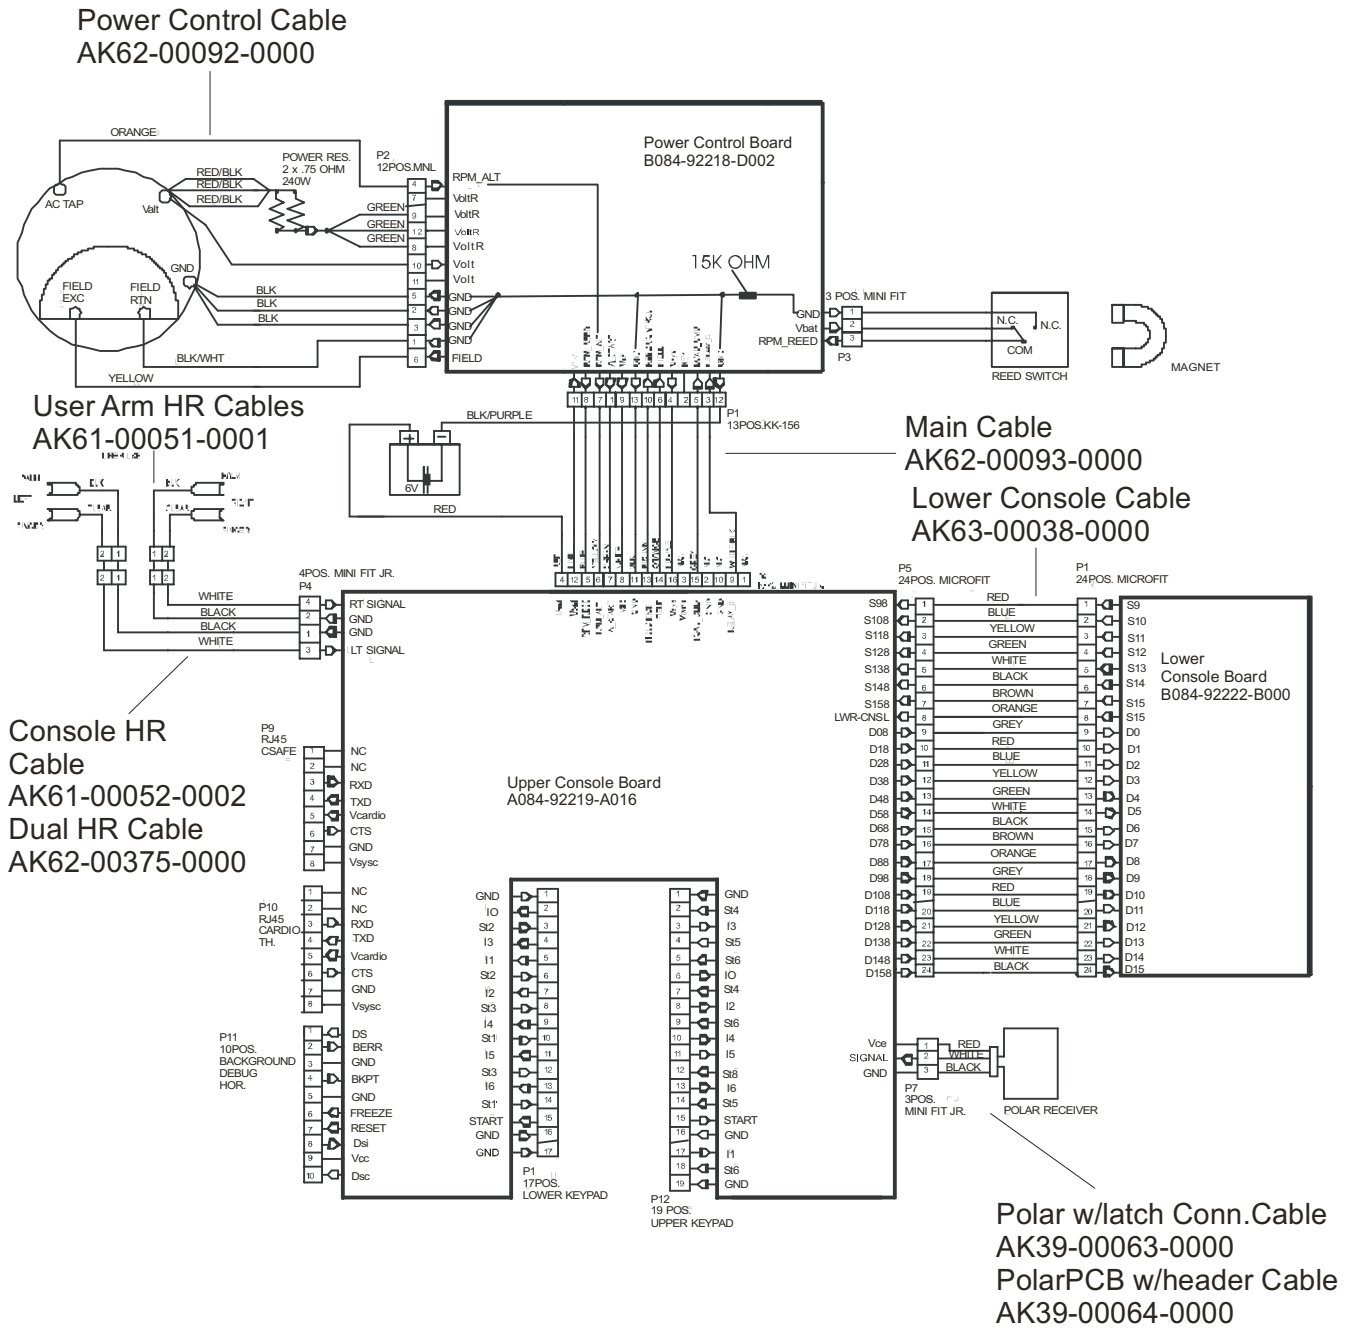

Description	Part No.
OPERATION MANUAL (CD)	OKCD-02003-0001
SERVICE MANUAL	M051-00K62-A149
TOUCH UP PAINT: SPRAY CAN .5 OZ BOTTLE W/APPLICATOR .33 OZ PEN	0017-00008-0204 0017-00008-0205 0017-00008-0206
HARDWARE BAG	AK62-00152-0001
ACCESS PANEL ASSEMBLY CONSISTS OF: 120" COAX CABLE 120" POWER EXTENSION CABLE BRACKET F-TYPE PANEL CONNECTOR #8 PLASTIC GROMMET	AK62-00210-0000 AK32-00020-0002 AK32-00078-0001 OK62-01179-0001 0017-00021-2846 0017-00042-0754
PLUG IN OPTION 120/60	GK62-00002-0018
PLUG IN OPTION 240/50 UK	GK62-00002-0019
PLUG IN OPTION 240v AUS	GK62-00002-0020
PLUG IN OPTION 230/50 CONT	GK62-00002-0021

This treadmill has both Lifepulse sensors and telemetry for reading heart rate.

Language	Part Nos.	
	Console	Overlay/Bezel/Switch
Eng + Met	AK62-00329-0001	AK62-00191-0001
Ger/Met	AK62-00329-0003	AK62-00191-0003
Spn/Met	AK62-00329-0004	AK62-00191-0004
Jap/Met	AK62-00329-0006	AK62-00191-0006
Frn/Met	AK62-00329-0007	AK62-00191-0007
Ital/Met	AK62-00329-0008	AK62-00191-0008
Dut/Met	AK62-00329-0009	AK62-00191-0009
Port/Met	AK62-00329-0010	AK62-00191-0010
Turk/Met	AK62-00329-0014	AK62-00191-0014

Bearing Insert Assembly
AK62-00299-0000

Service Kit
GK62-00002-0044
kit contents:
Crankshaft (1)
Bearings (2)
Bearing Flanges (2 sets)
Nuts (4)
Washers (4)

Service Kit
GK62-000002-0045
kit contents:
Intermediate Shaft (1)
Bearings (2)
Bearing Flanges (2 sets)
Nuts (4)
Washers (4)