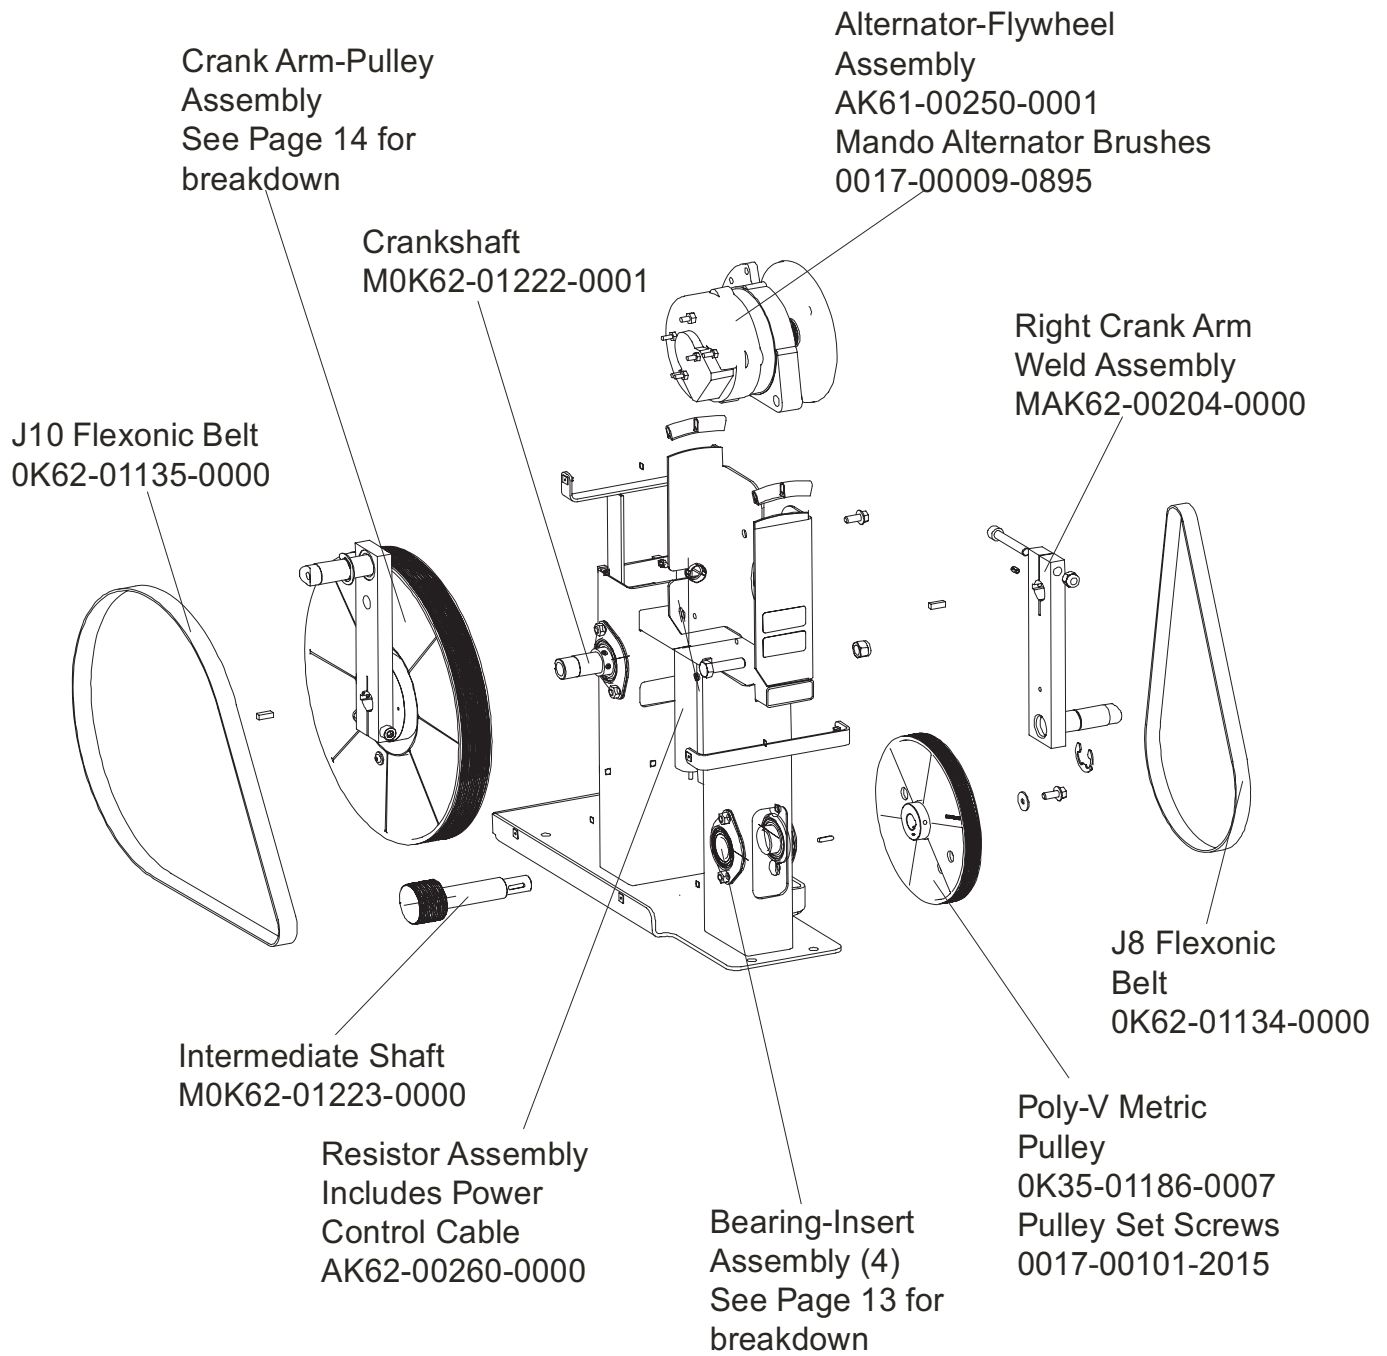

Description	Part No.
OPERATION MANUAL (CD)	OKCD-02003-0001
SERVICE MANUAL	M051-00K62-A149
TOUCH UP PAINT: SPRAY CAN .5 OZ BOTTLE W/APPLICATOR .33 OZ PEN	0017-00008-0204 0017-00008-0205 0017-00008-0206
HARDWARE BAG	AK62-00152-0001
ACCESS PANEL ASSEMBLY CONSISTS OF: 120" COAX CABLE 120" POWER EXTENSION CABLE BRACKET F-TYPE PANEL CONNECTOR #8 PLASTIC GROMMET	AK62-00210-0000 AK32-00020-0002 AK32-00078-0001 OK62-01179-0001 0017-00021-2846 0017-00042-0754
PLUG IN OPTION 120/60	GK62-00002-0018
PLUG IN OPTION 240/50 UK	GK62-00002-0019
PLUG IN OPTION 240v AUS	GK62-00002-0020
PLUG IN OPTION 230/50 CONT	GK62-00002-0021

This treadmill has both Lifepulse sensors and telemetry for reading heart rate.

Language	Part Nos.	
	Console	Overlay/Bezel/Switch
Eng + Met	AK62-00329-0001	AK62-00191-0001
Ger/Met	AK62-00329-0003	AK62-00191-0003
Spn/Met	AK62-00329-0004	AK62-00191-0004
Jap/Met	AK62-00329-0006	AK62-00191-0006
Frn/Met	AK62-00329-0007	AK62-00191-0007
Ital/Met	AK62-00329-0008	AK62-00191-0008
Dut/Met	AK62-00329-0009	AK62-00191-0009
Port/Met	AK62-00329-0010	AK62-00191-0010
Turk/Met	AK62-00329-0014	AK62-00191-0014

Bearing Insert Assembly
AK62-00299-0000

Service Kit
GK62-00002-0044
kit contents:
Crankshaft (1)
Bearings (2)
Bearing Flanges (2 sets)
Nuts (4)
Washers (4)

Service Kit
GK62-000002-0045
kit contents:
Intermediate Shaft (1)
Bearings (2)
Bearing Flanges (2 sets)
Nuts (4)
Washers (4)