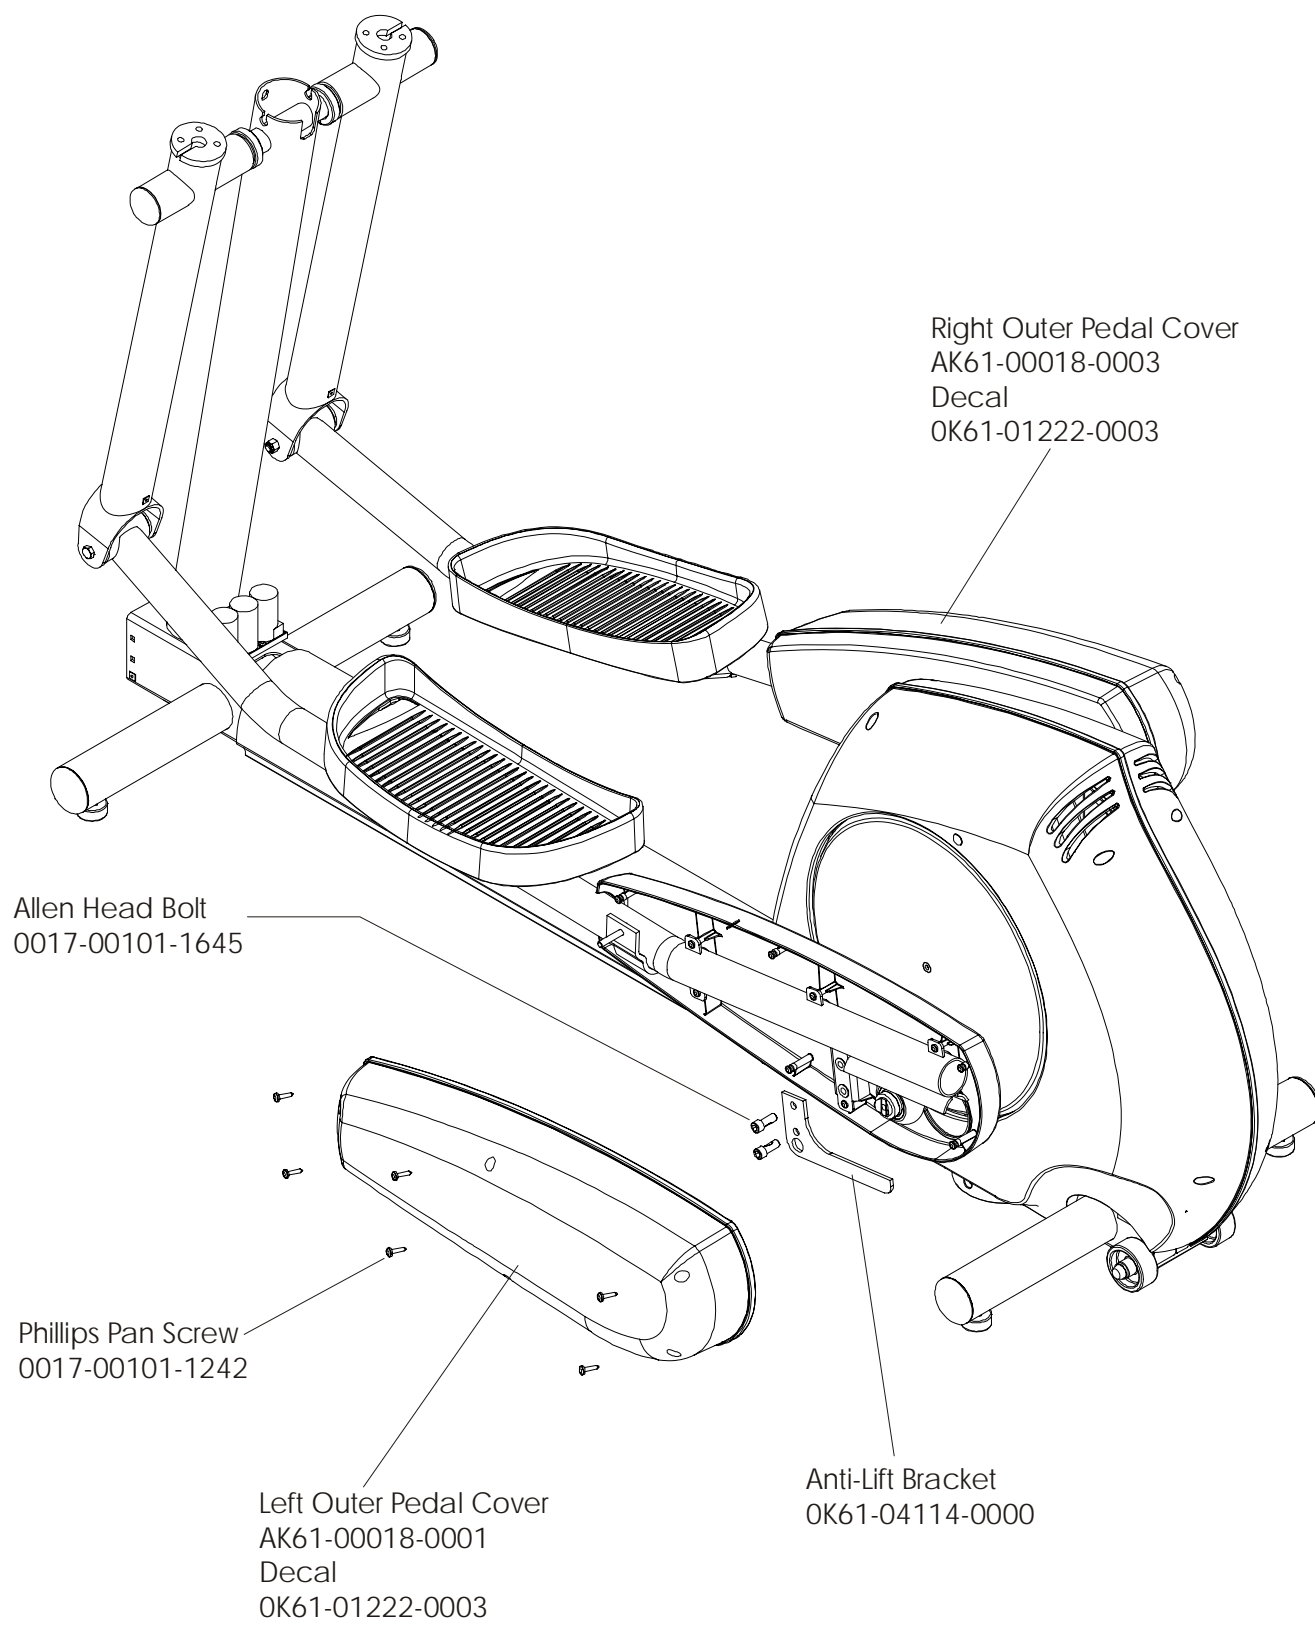

CT9500 Cross-Trainer CT95-0000-21

Anti-Lift Bracket and Outer Pedal Covers