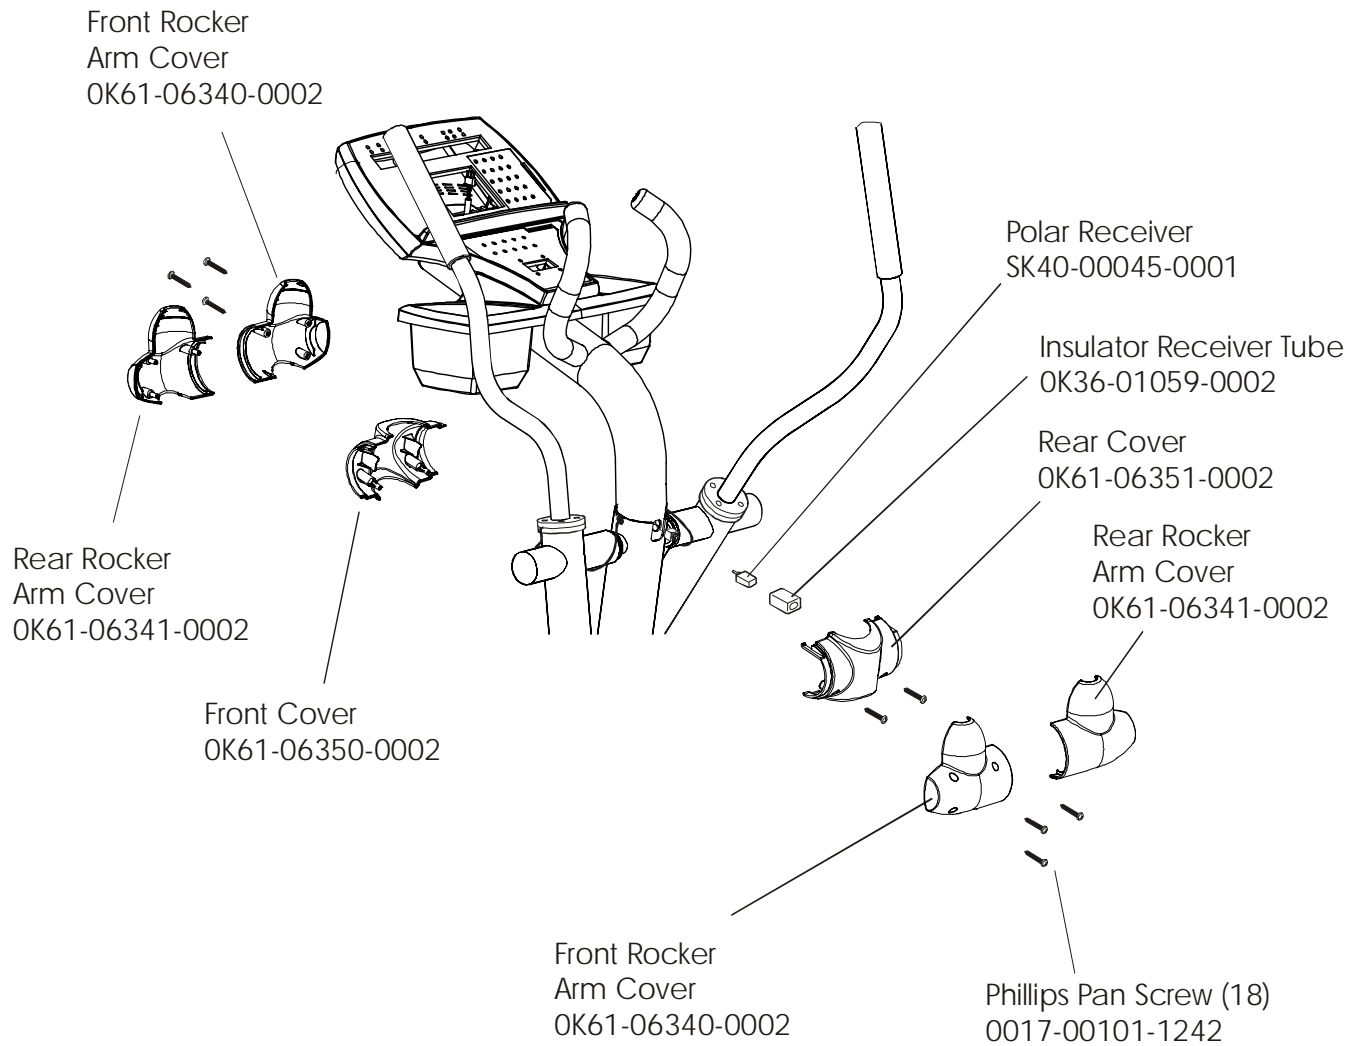

CT9500 Cross-Trainer CT95-0000-21

Rocker Arm Covers