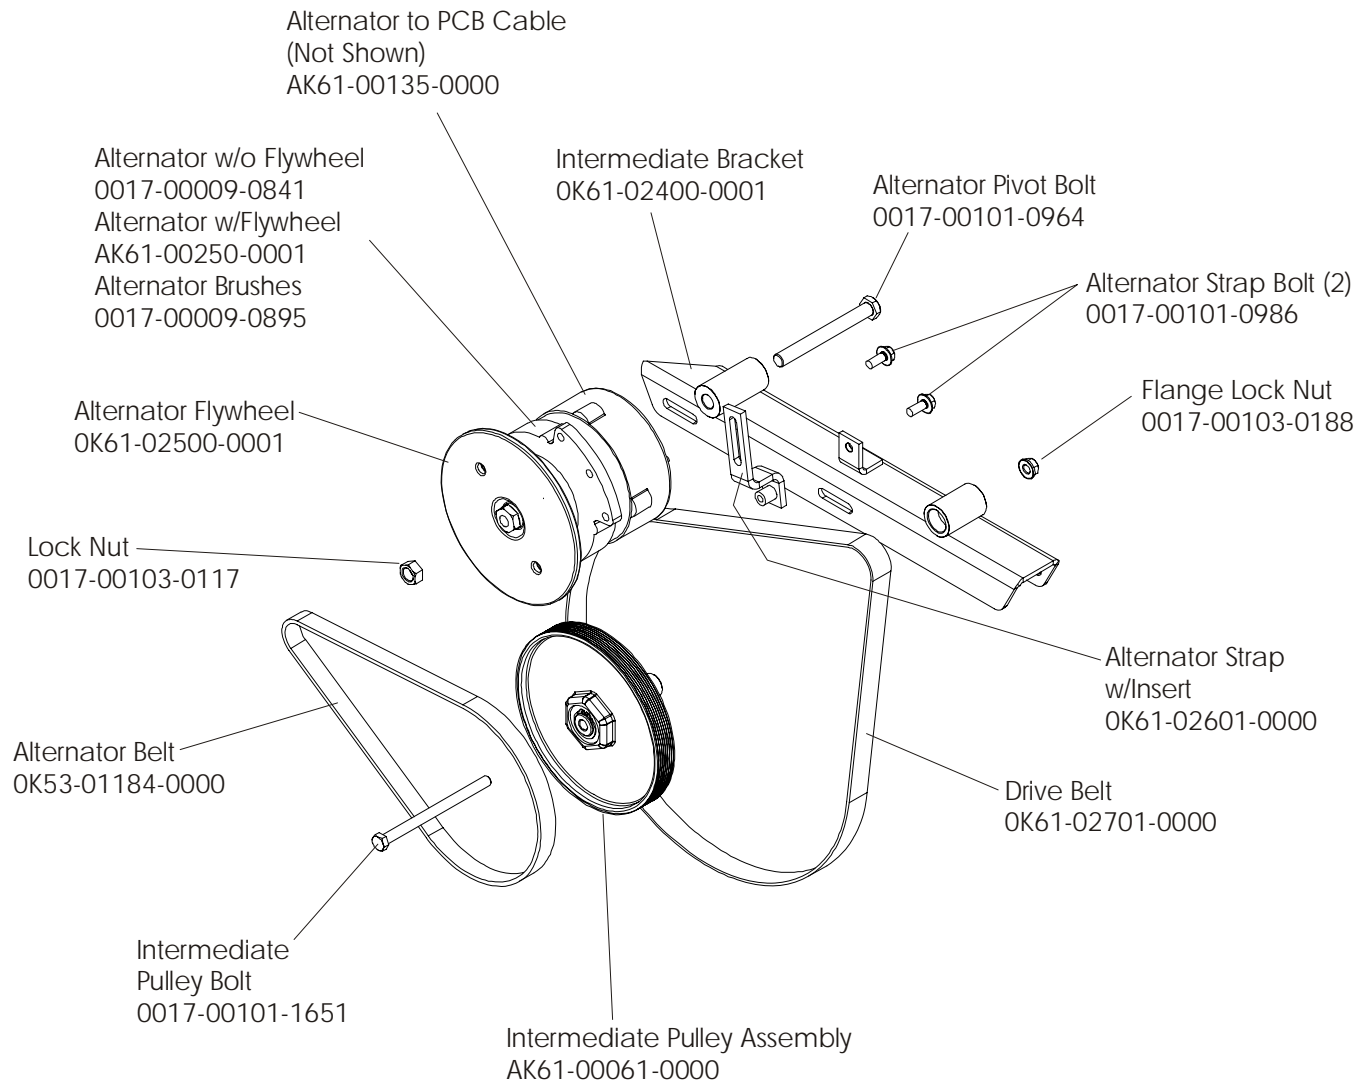

CT9500 Cross-Trainer CT95-0000-21

Drive Belts and Alternator