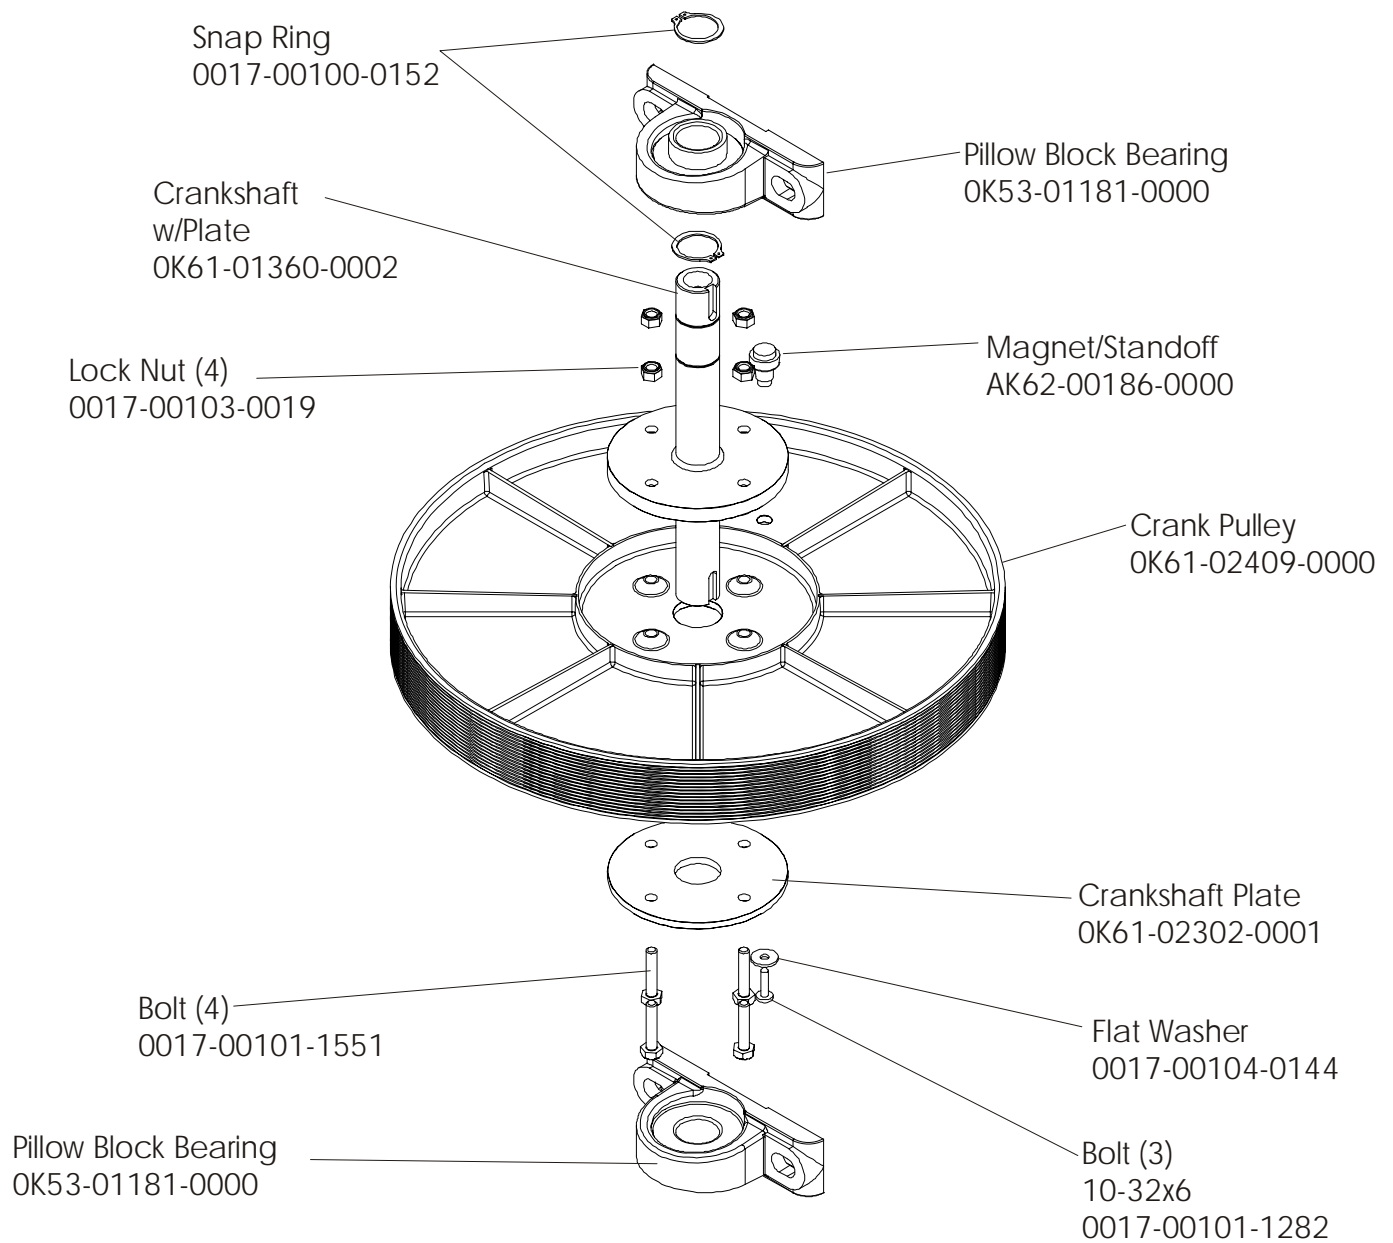

CT9500 Cross-Trainer CT95-0000-21
Crankshaft Assembly AK61-00157-0002