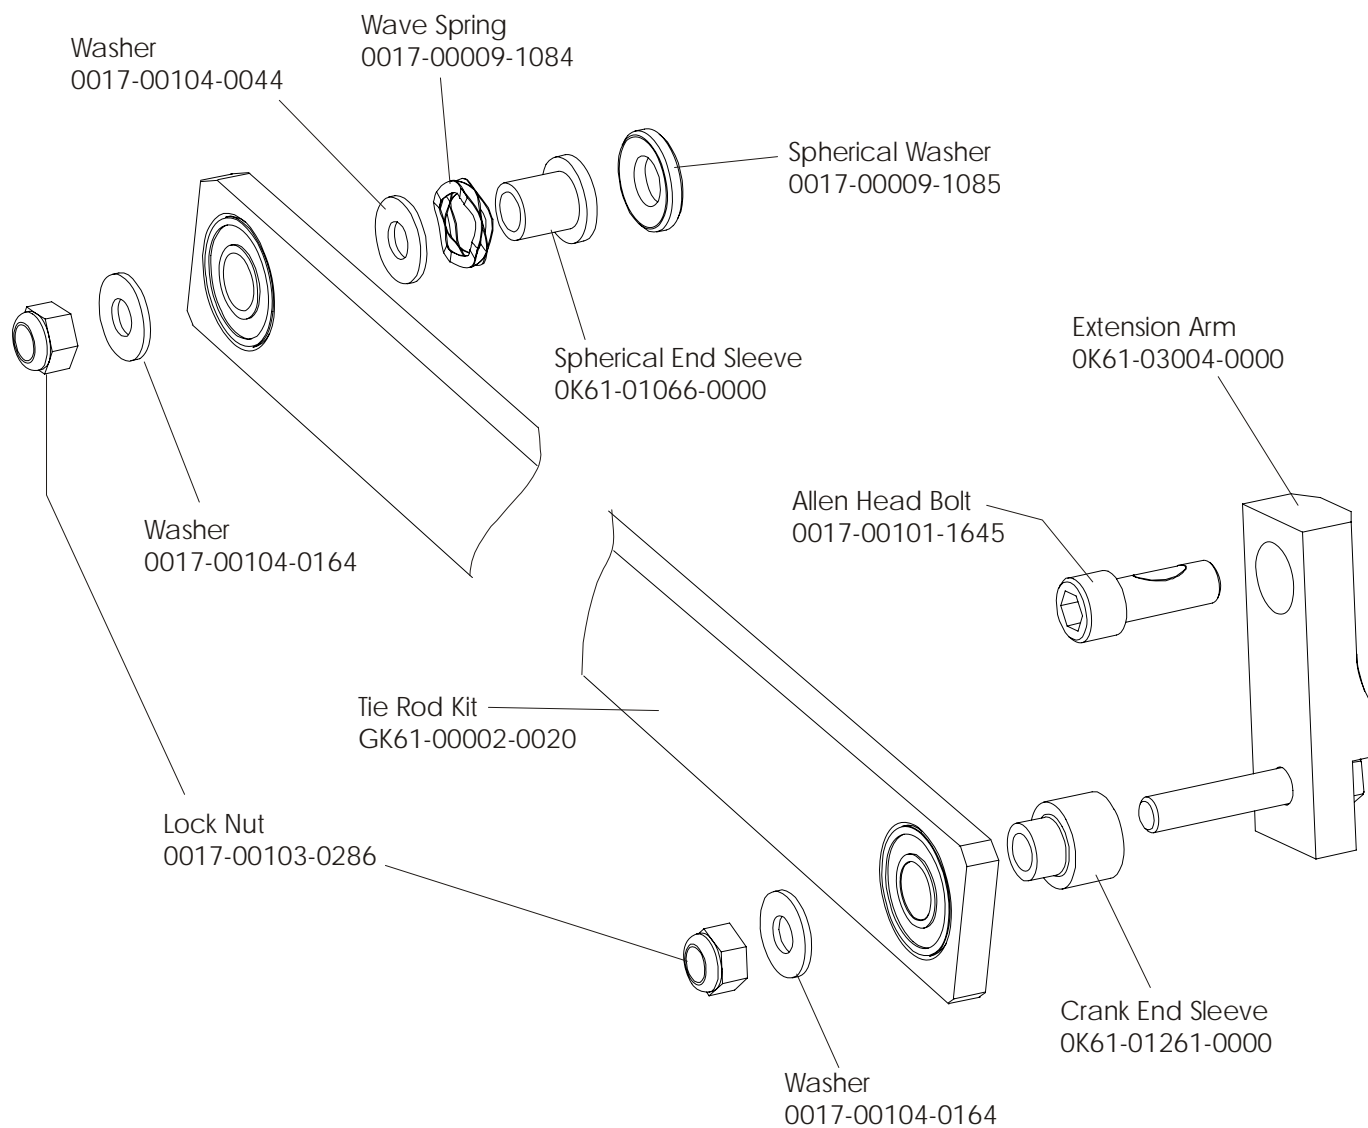

CT9500 Cross-Trainer CT95-0000-21

Final Frame Drive Linkage Assembly