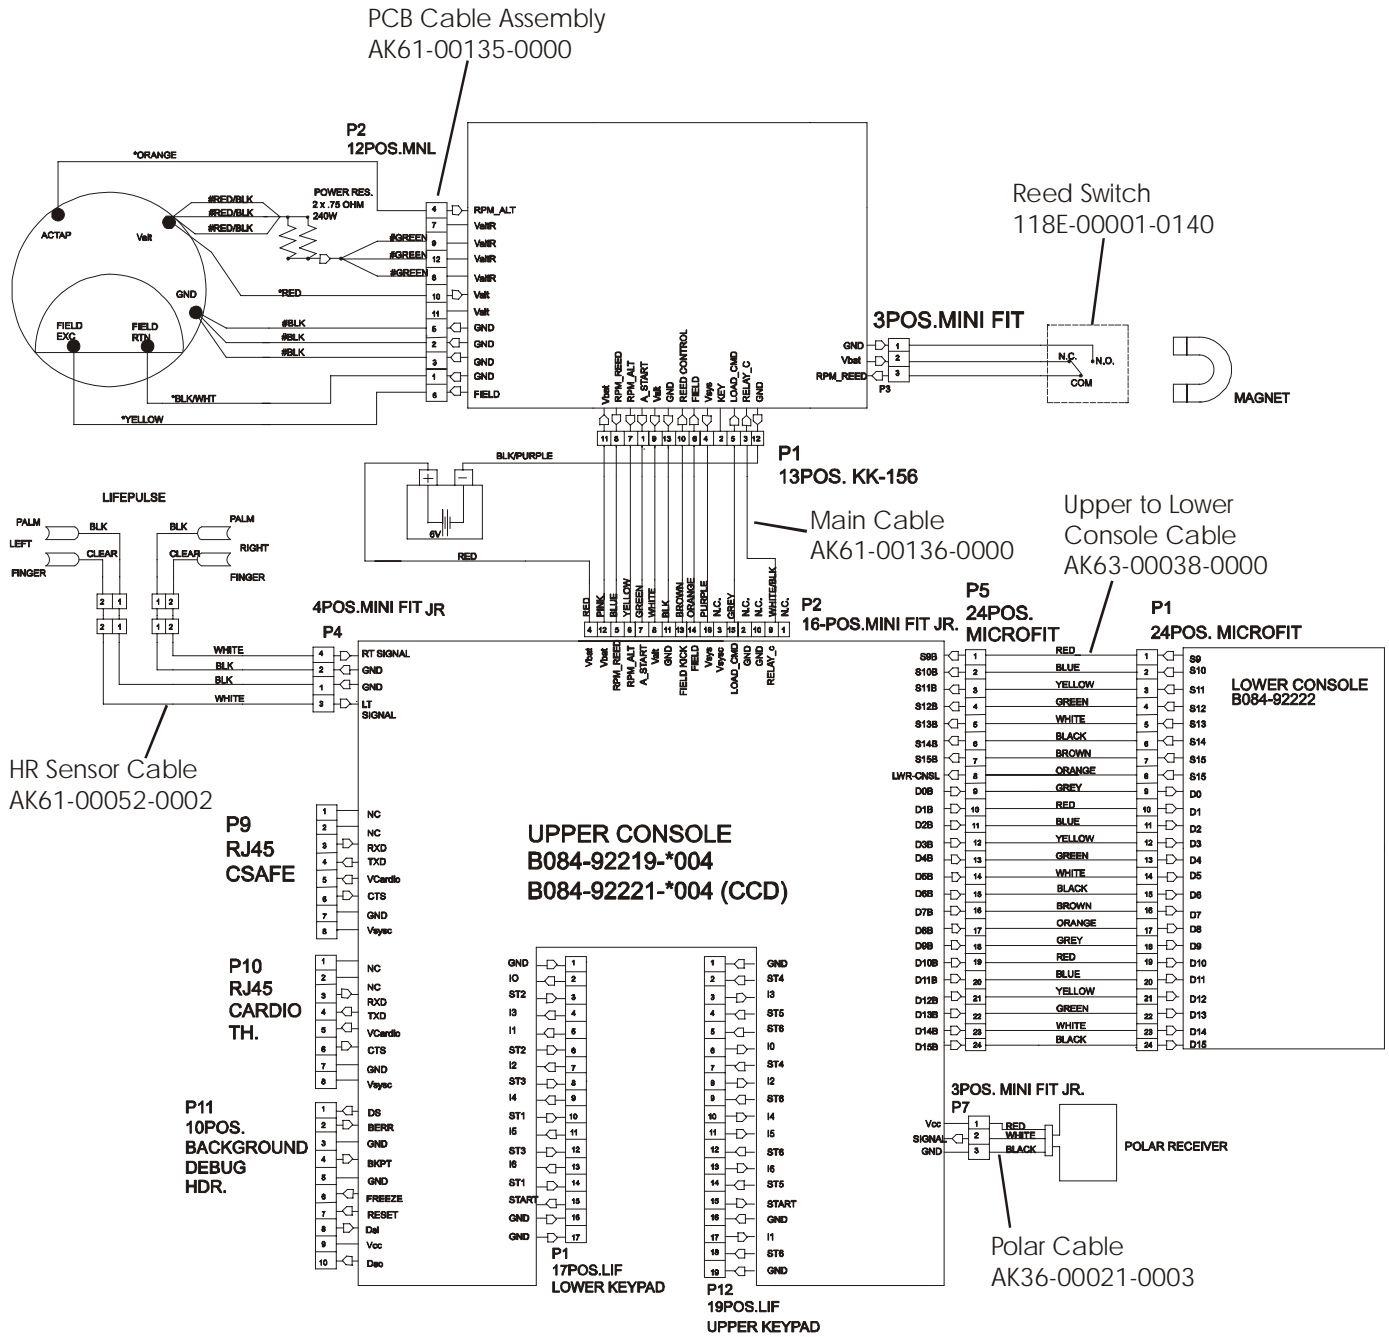

CT9500 Cross-Trainer CT95-0000-21 Cables