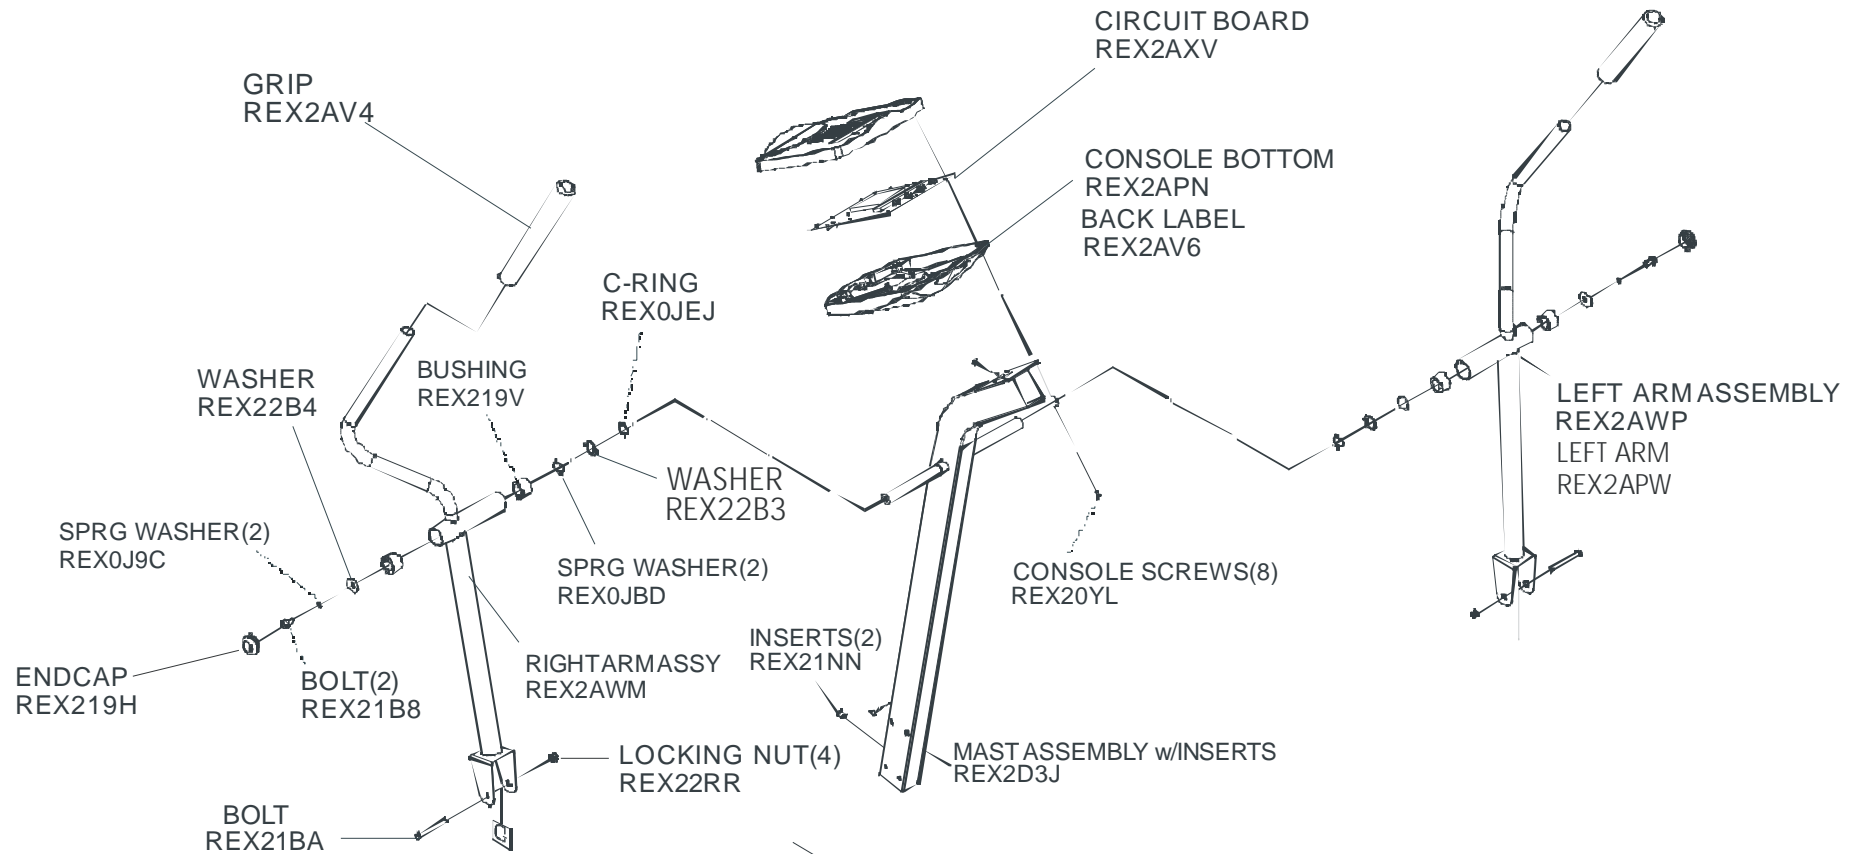

CLEVIS COVERS
FRONT
REX2AQU
REAR
REX2AQT

LF LOGO LABEL
REX2ARH

rev 25 Jun 2008

**LF Cross-Trainer
Movement Arms and Hardware**

X35-0000-01

120V Dom. Eng/Eng

LF Cross-Trainer
Rear Components

X35-0000-01

120V Dom. Eng/Eng

RIGHT CONSOLE
MAST COVER (NOT SHOWN)
REX2AQ1
LEFT CONSOLE
MAST COVER (NOT SHOWN)
REX2AQ6
MAST COVER SCREWS (3)
REX0K4S

Free Manuals Download Website

<http://myh66.com>

<http://usermanuals.us>