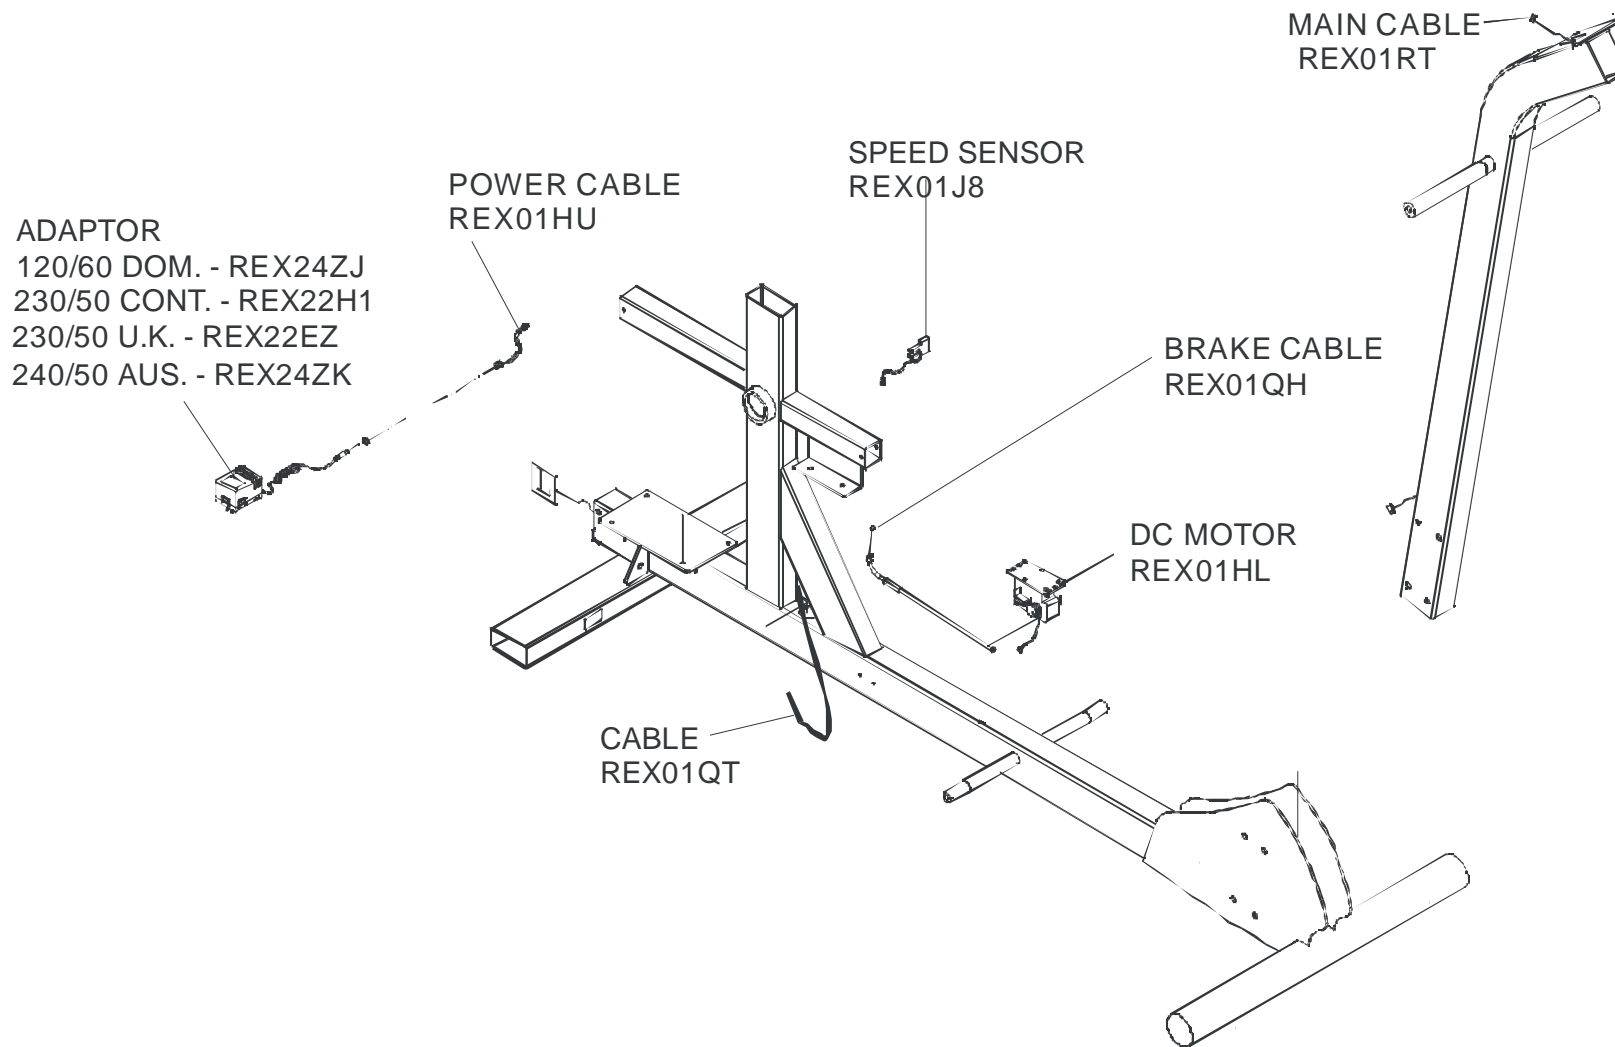

CLEVIS COVERS
FRONT
REX2AQU
REAR
REX2AQT

LF LOGO LABEL
REX2ARH

rev 25 Jun 2008

**LF Cross-Trainer
Movement Arms and Hardware**

X35-0000-01

120V Dom. Eng/Eng

LF Cross-Trainer
Rear Components

X35-0000-01

120V Dom. Eng/Eng

RIGHT CONSOLE
MAST COVER (NOT SHOWN)
REX2AQ1
LEFT CONSOLE
MAST COVER (NOT SHOWN)
REX2AQ6
MAST COVER SCREWS (3)
REX0K4S

Free Manuals Download Website

<http://myh66.com>

<http://usermanuals.us>