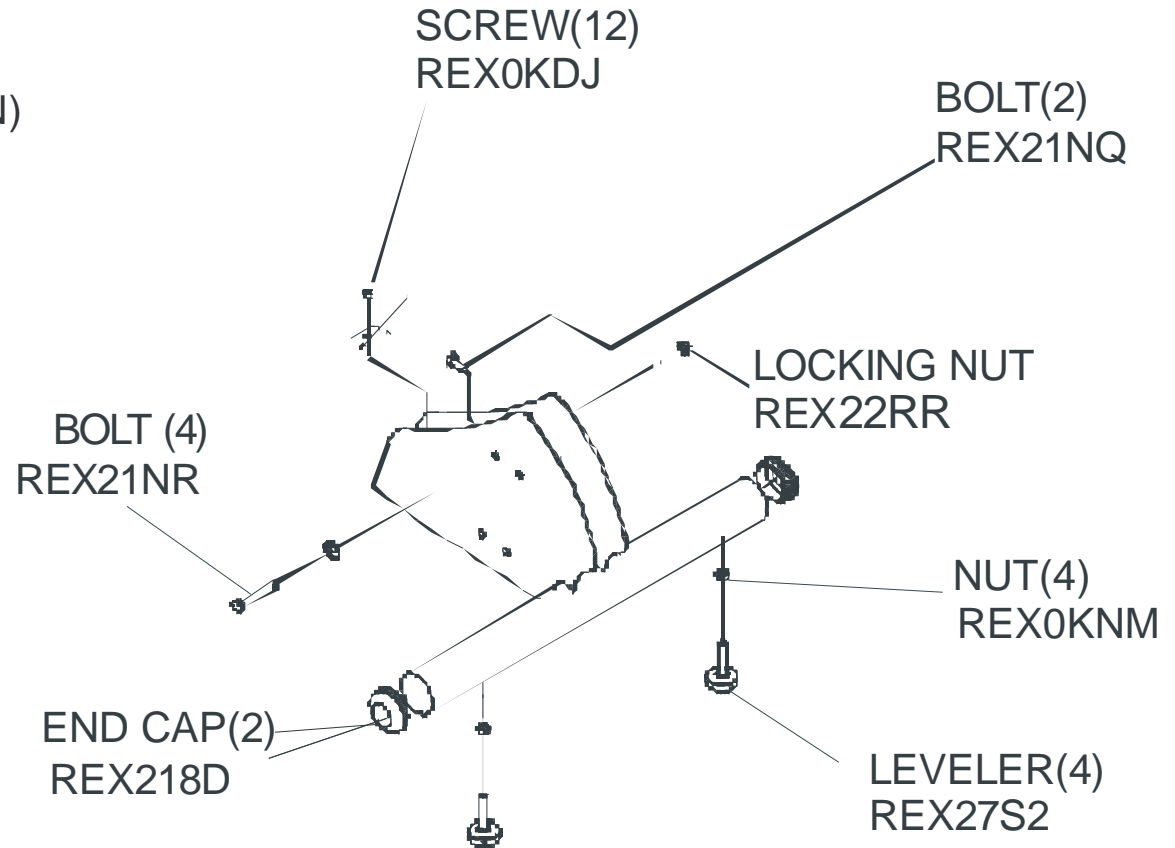

CLEVIS COVERS
FRONT
REX2AQU
REAR
REX2AQT

LF LOGO LABEL
REX2ARH

rev 25 Jun 2008

**LF Cross-Trainer
Movement Arms and Hardware**

X35-0000-01

120V Dom. Eng/Eng

LF Cross-Trainer
Rear Components

X35-0000-01

120V Dom. Eng/Eng

RIGHT CONSOLE
MAST COVER (NOT SHOWN)
REX2AQ1
LEFT CONSOLE
MAST COVER (NOT SHOWN)
REX2AQ6
MAST COVER SCREWS (3)
REX0K4S

Free Manuals Download Website

<http://myh66.com>

<http://usermanuals.us>