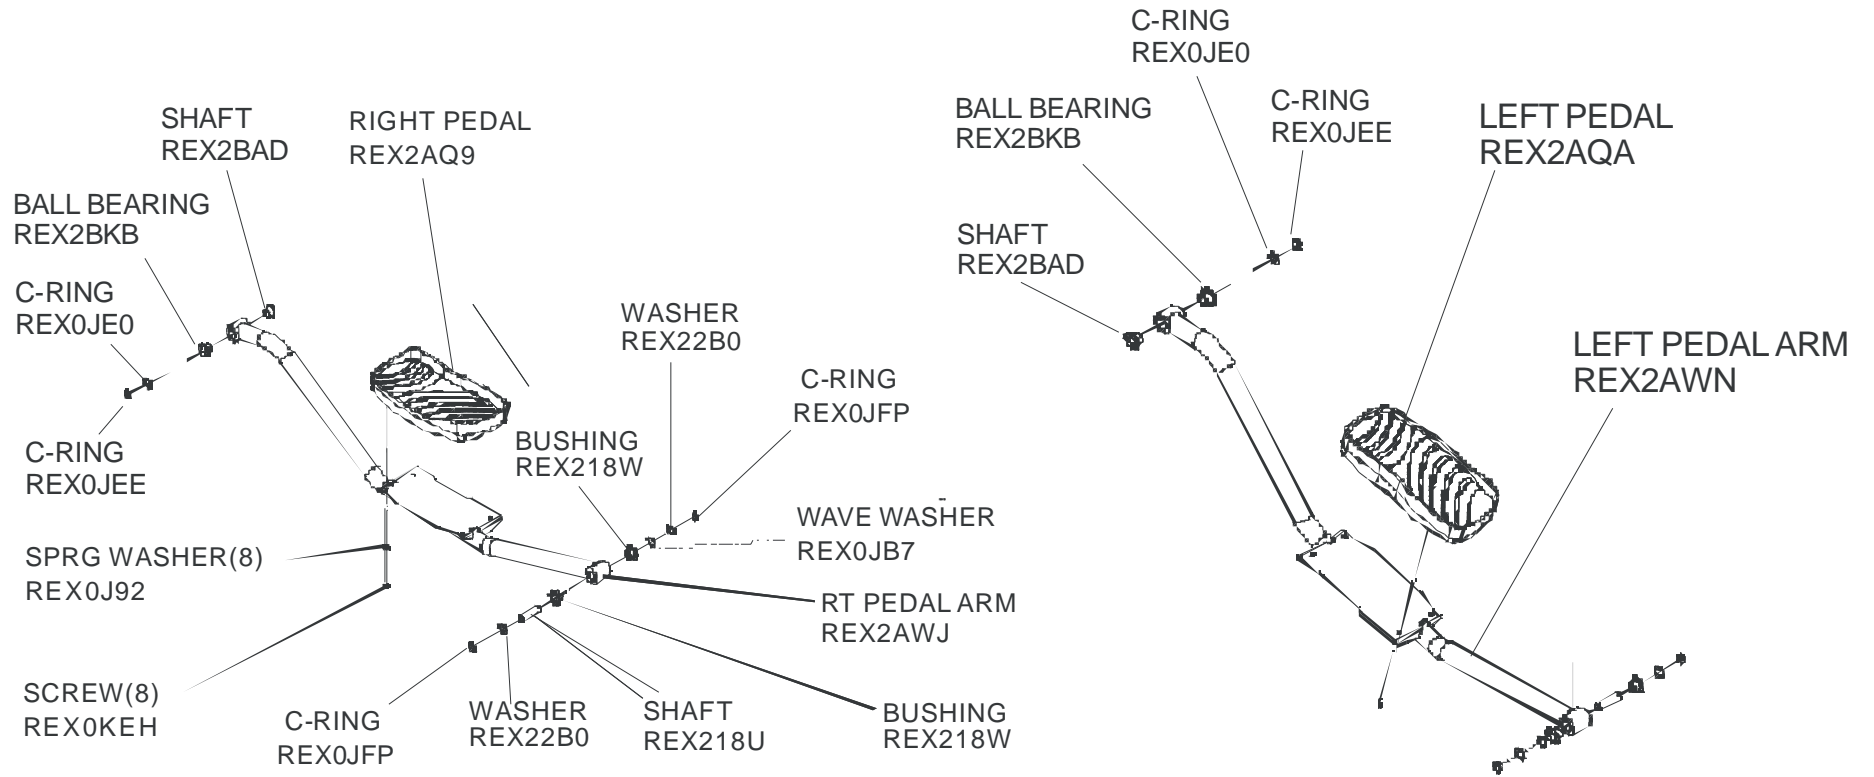

CLEVIS COVERS
FRONT
REX2AQU
REAR
REX2AQT

LF LOGO LABEL
REX2ARH

rev 25 Jun 2008

**LF Cross-Trainer
Movement Arms and Hardware**

X35-0000-01

120V Dom. Eng/Eng

LF Cross-Trainer
Rear Components

X35-0000-01

120V Dom. Eng/Eng

RIGHT CONSOLE
MAST COVER (NOT SHOWN)
REX2AQ1
LEFT CONSOLE
MAST COVER (NOT SHOWN)
REX2AQ6
MAST COVER SCREWS (3)
REX0K4S

Free Manuals Download Website

<http://myh66.com>

<http://usermanuals.us>