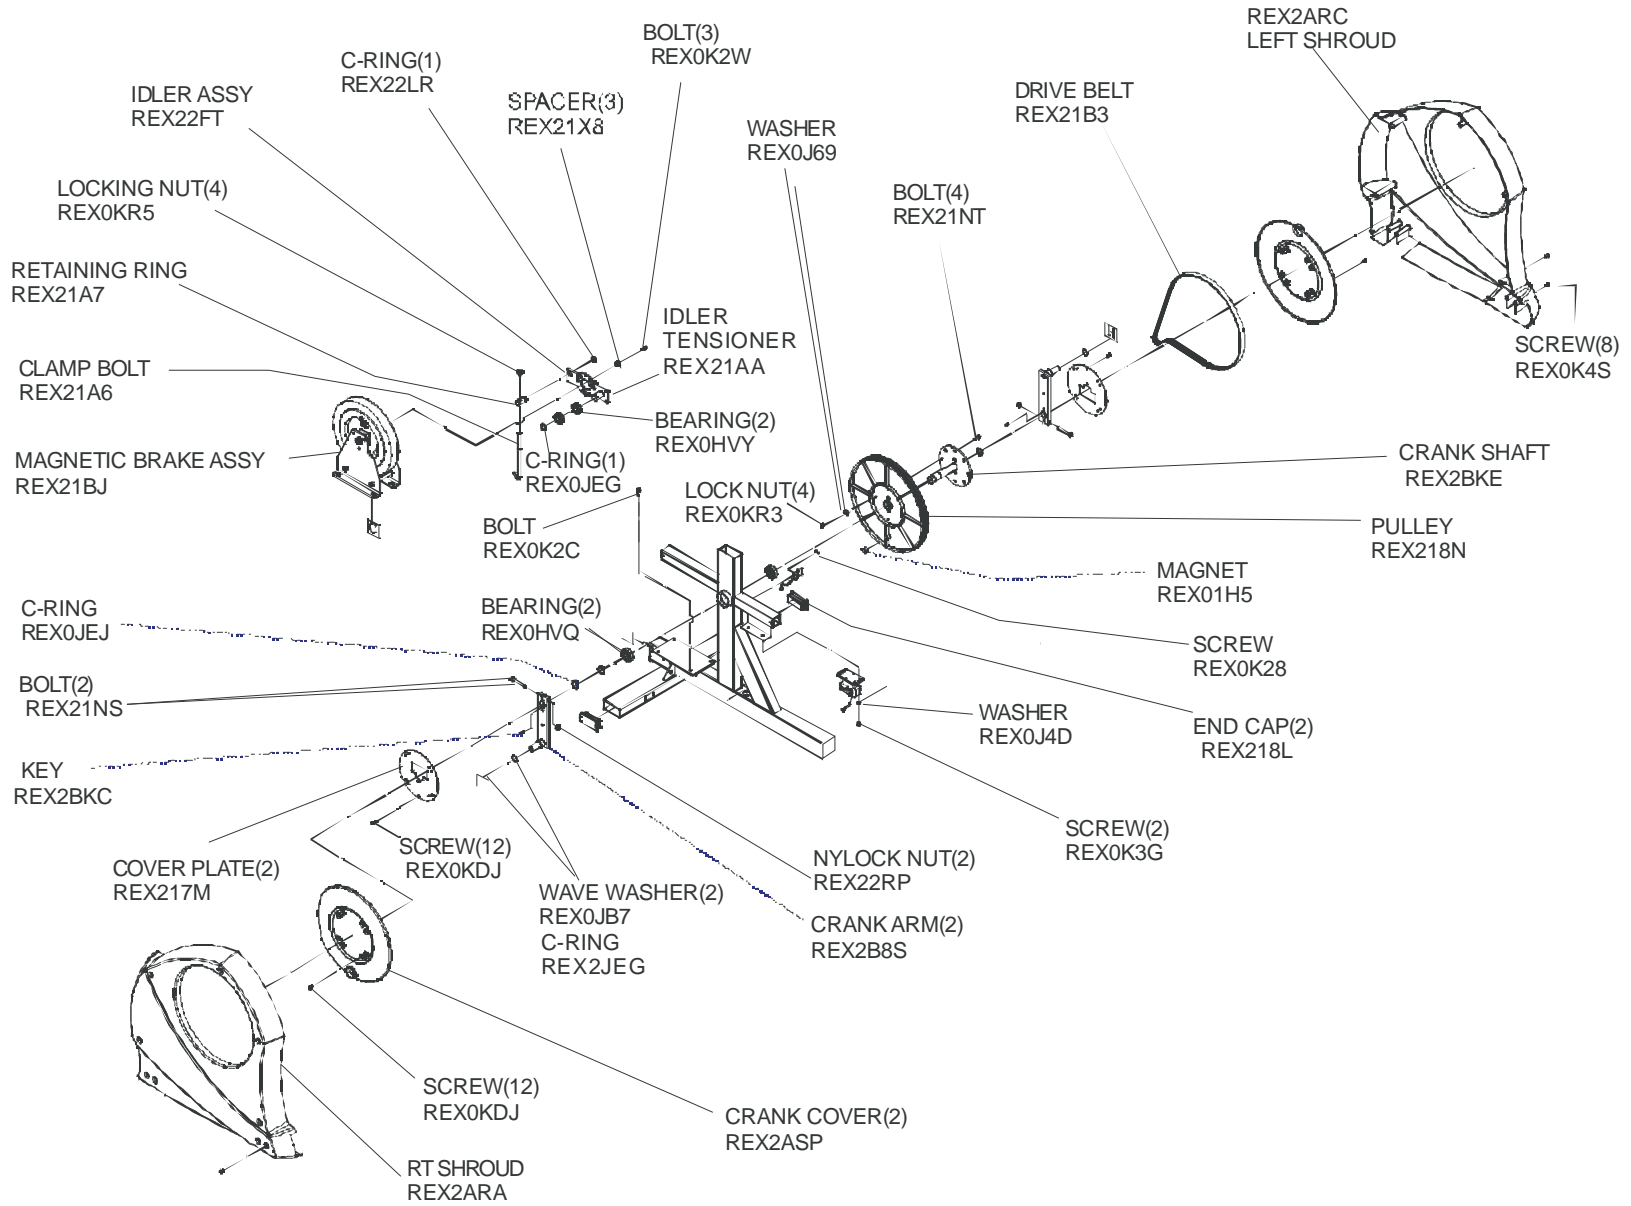

CLEVIS COVERS
FRONT
REX2AQU
REAR
REX2AQT

LF LOGO LABEL
REX2ARH

rev 25 Jun 2008

**LF Cross-Trainer
Movement Arms and Hardware**

X35-0000-01

120V Dom. Eng/Eng

LF Cross-Trainer
Rear Components

X35-0000-01

120V Dom. Eng/Eng

RIGHT CONSOLE
MAST COVER (NOT SHOWN)
REX2AQ1
LEFT CONSOLE
MAST COVER (NOT SHOWN)
REX2AQ6
MAST COVER SCREWS (3)
REX0K4S

Free Manuals Download Website

<http://myh66.com>

<http://usermanuals.us>