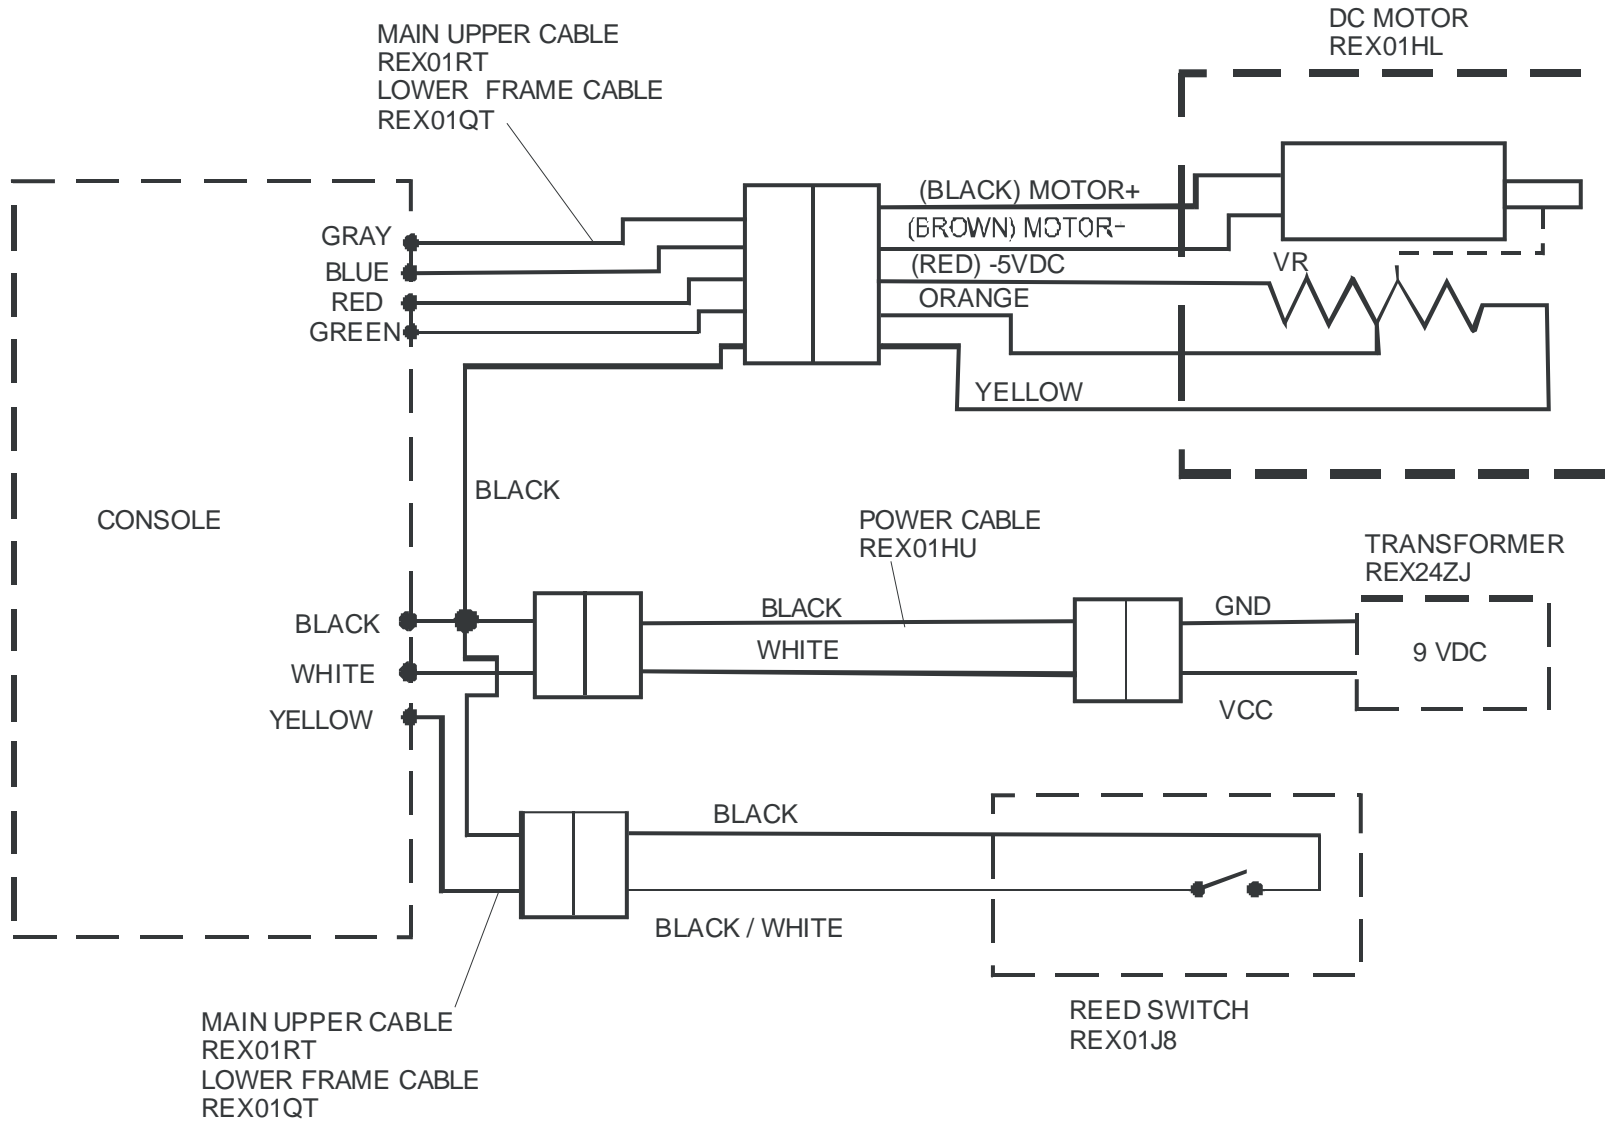

120V Dom. Eng/Eng

RIGHT CONSOLE
MAST COVER (NOT SHOWN)
REX2AQ1
LEFT CONSOLE
MAST COVER (NOT SHOWN)
REX2AQ6
MAST COVER SCREWS (3)
REX0K4S

Free Manuals Download Website

<http://myh66.com>

<http://usermanuals.us>