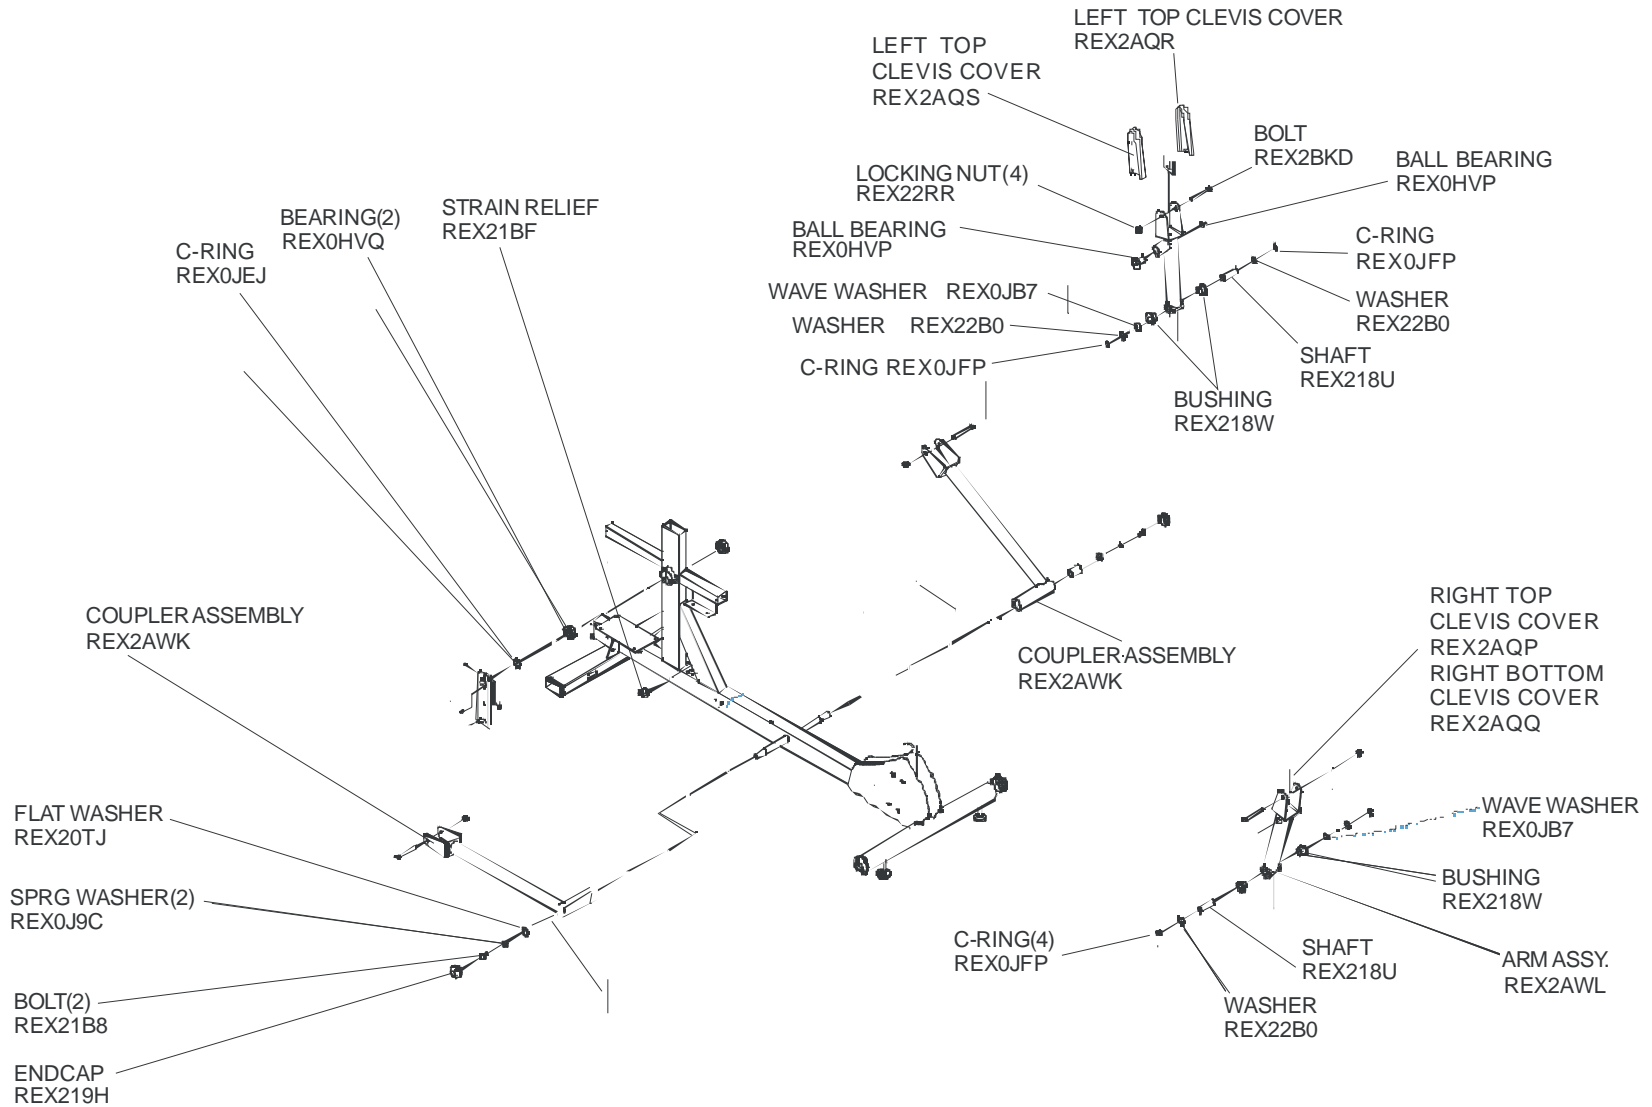

CLEVIS COVERS
FRONT
REX2AQU
REAR
REX2AQT

LF LOGO LABEL
REX2ARH

rev 25 Jun 2008

**LF Cross-Trainer
Movement Arms and Hardware**

X35-0000-01

120V Dom. Eng/Eng

LF Cross-Trainer
Rear Components

X35-0000-01

120V Dom. Eng/Eng

RIGHT CONSOLE
MAST COVER (NOT SHOWN)
REX2AQ1
LEFT CONSOLE
MAST COVER (NOT SHOWN)
REX2AQ6
MAST COVER SCREWS (3)
REX0K4S

Free Manuals Download Website

<http://myh66.com>

<http://usermanuals.us>