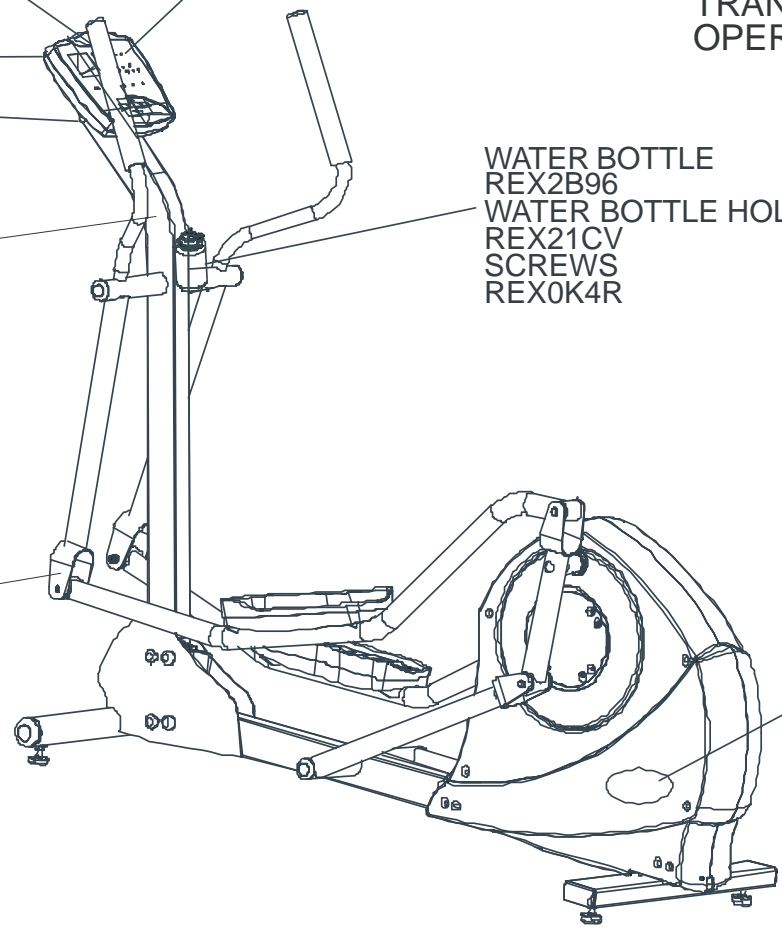

LF Cross-Trainer
General Assembly

X35-0000-01

120V Dom. Eng/Eng

ACCESSORY TRAY: REX2AYG
HARDWARE BAG: REX2AZ8
TOUCH UP PAINT: 7967401
RECEIVER: REX21PV
HEART RATE STRAP: REX2B95
TRANSMITTER: REX2B95
OPER. MANUAL: 7953801

CONSOLE ASSEMBLY
REX2AXW
GERMAN CONSOLE ASSEMBLY
REX2CTA

CONSOLE DECAL
REX2AV7
OVERLAY
REX2AXR

ENDCAP
REX21MV
ENDCAP SCREWS
REX0KC6

MODEL BADGE
REX2AVQ

WATER BOTTLE
REX2B96
WATER BOTTLE HOLDER
REX21CV
SCREWS
REX0K4R

CLEVIS COVERS
FRONT
REX2AQU
REAR
REX2AQT

LF LOGO LABEL
REX2ARH

rev 25 Jun 2008

**LF Cross-Trainer
Movement Arms and Hardware**

X35-0000-01

120V Dom. Eng/Eng

LF Cross-Trainer
Rear Components

X35-0000-01

120V Dom. Eng/Eng

RIGHT CONSOLE
MAST COVER (NOT SHOWN)
REX2AQ1
LEFT CONSOLE
MAST COVER (NOT SHOWN)
REX2AQ6
MAST COVER SCREWS (3)
REX0K4S

Free Manuals Download Website

<http://myh66.com>

<http://usermanuals.us>