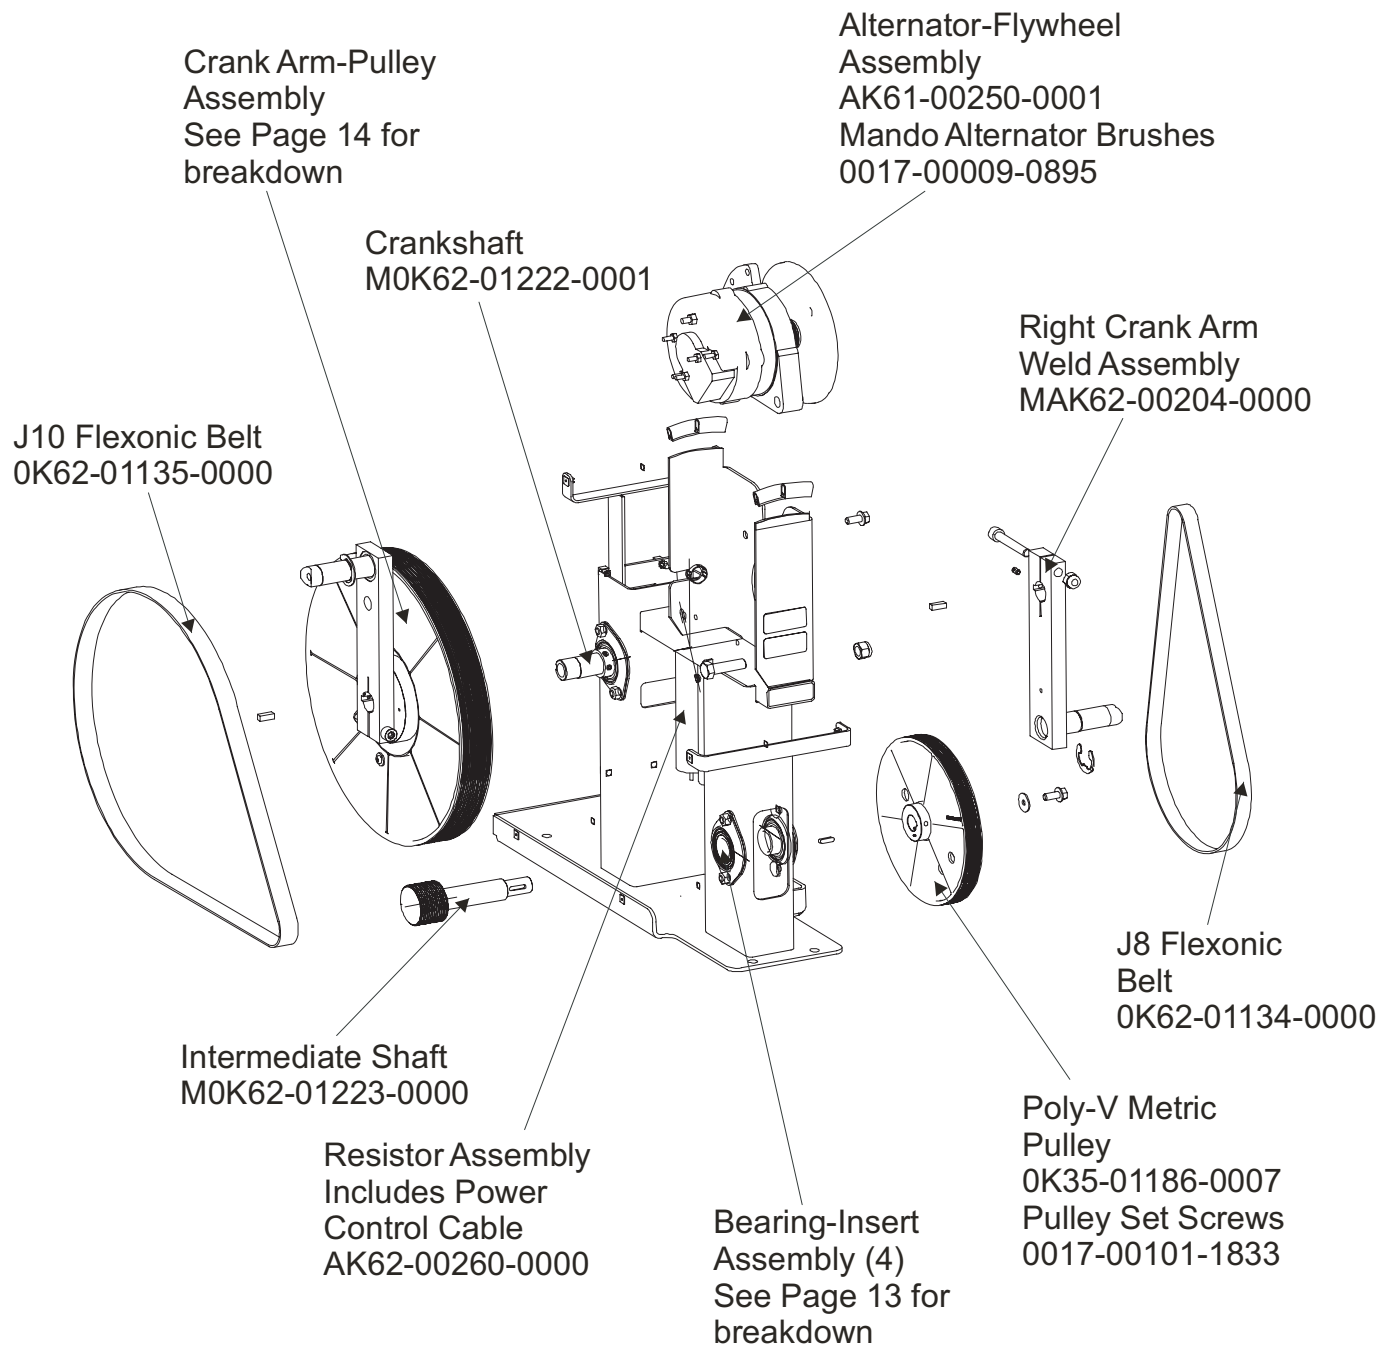

ARCTIC SILVER QUIET DRIVE 95Xi

Drive Module

95X-0XXX-05

S/N XHK073903956 –
XHK??????????