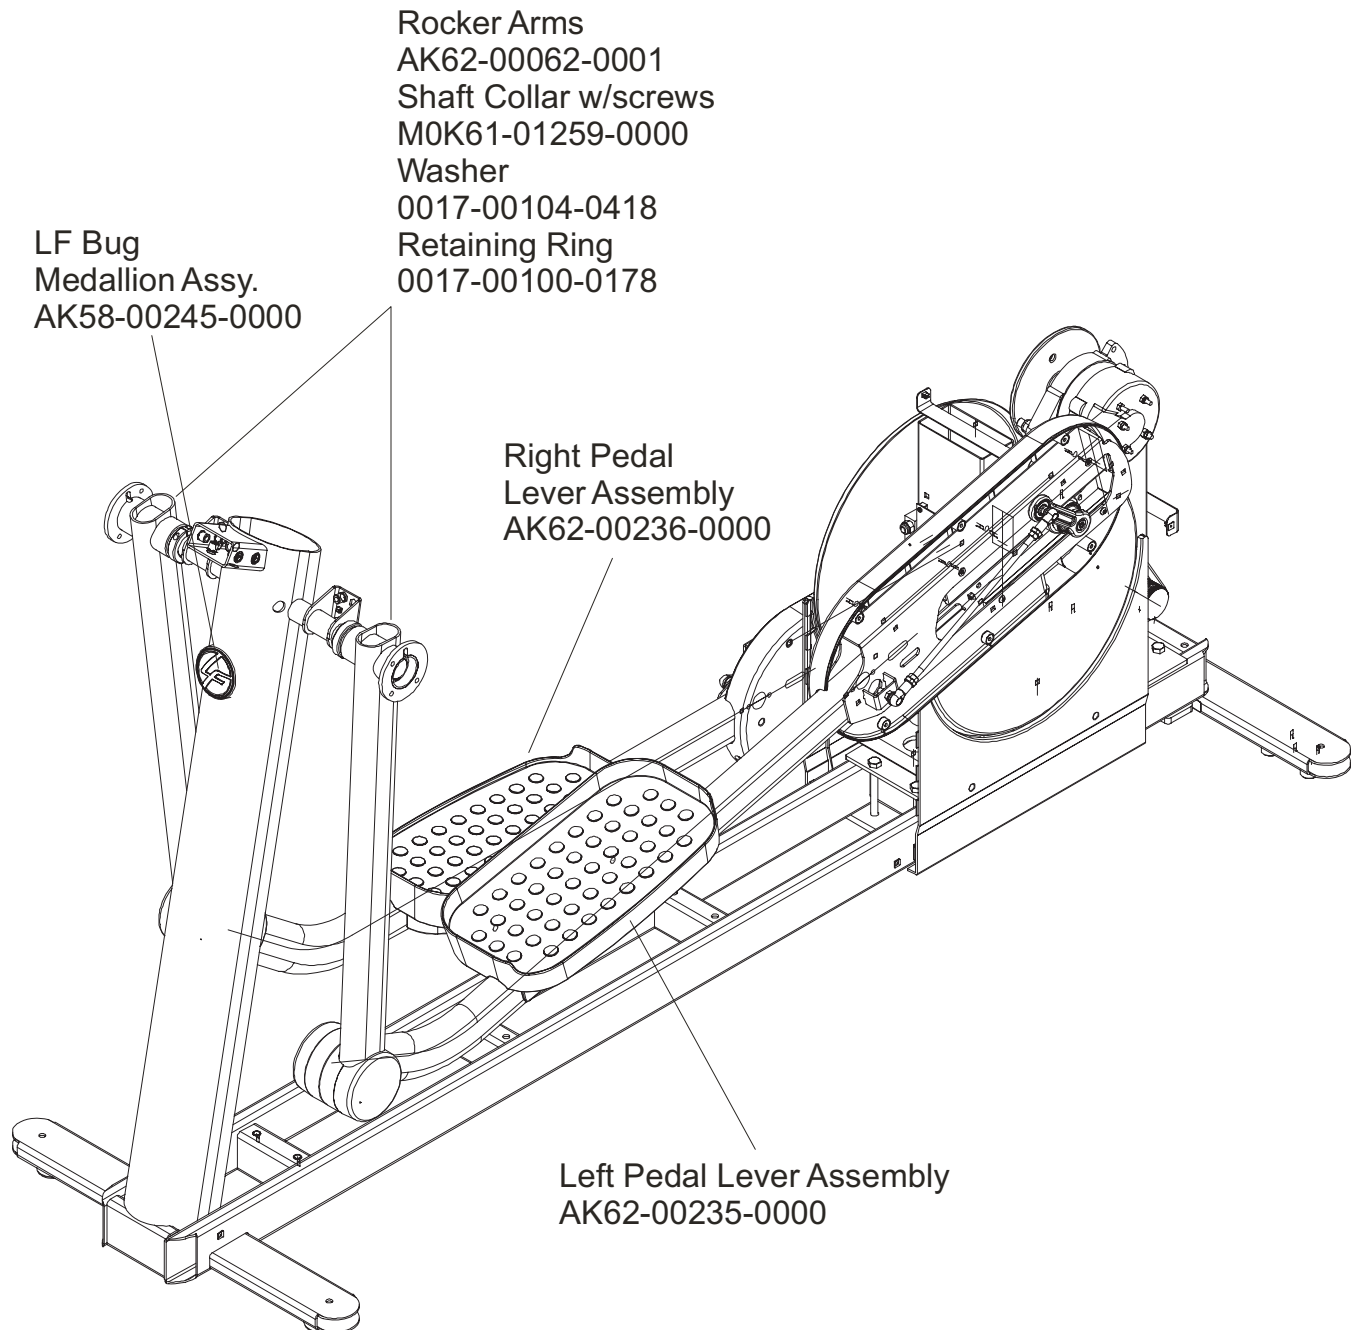

ARCTIC SILVER QUIET DRIVE 95Xi

Rocker Arms & Pedal Levers

95X-0XXX-05

S/N XHK073903956 –

XHK???????????