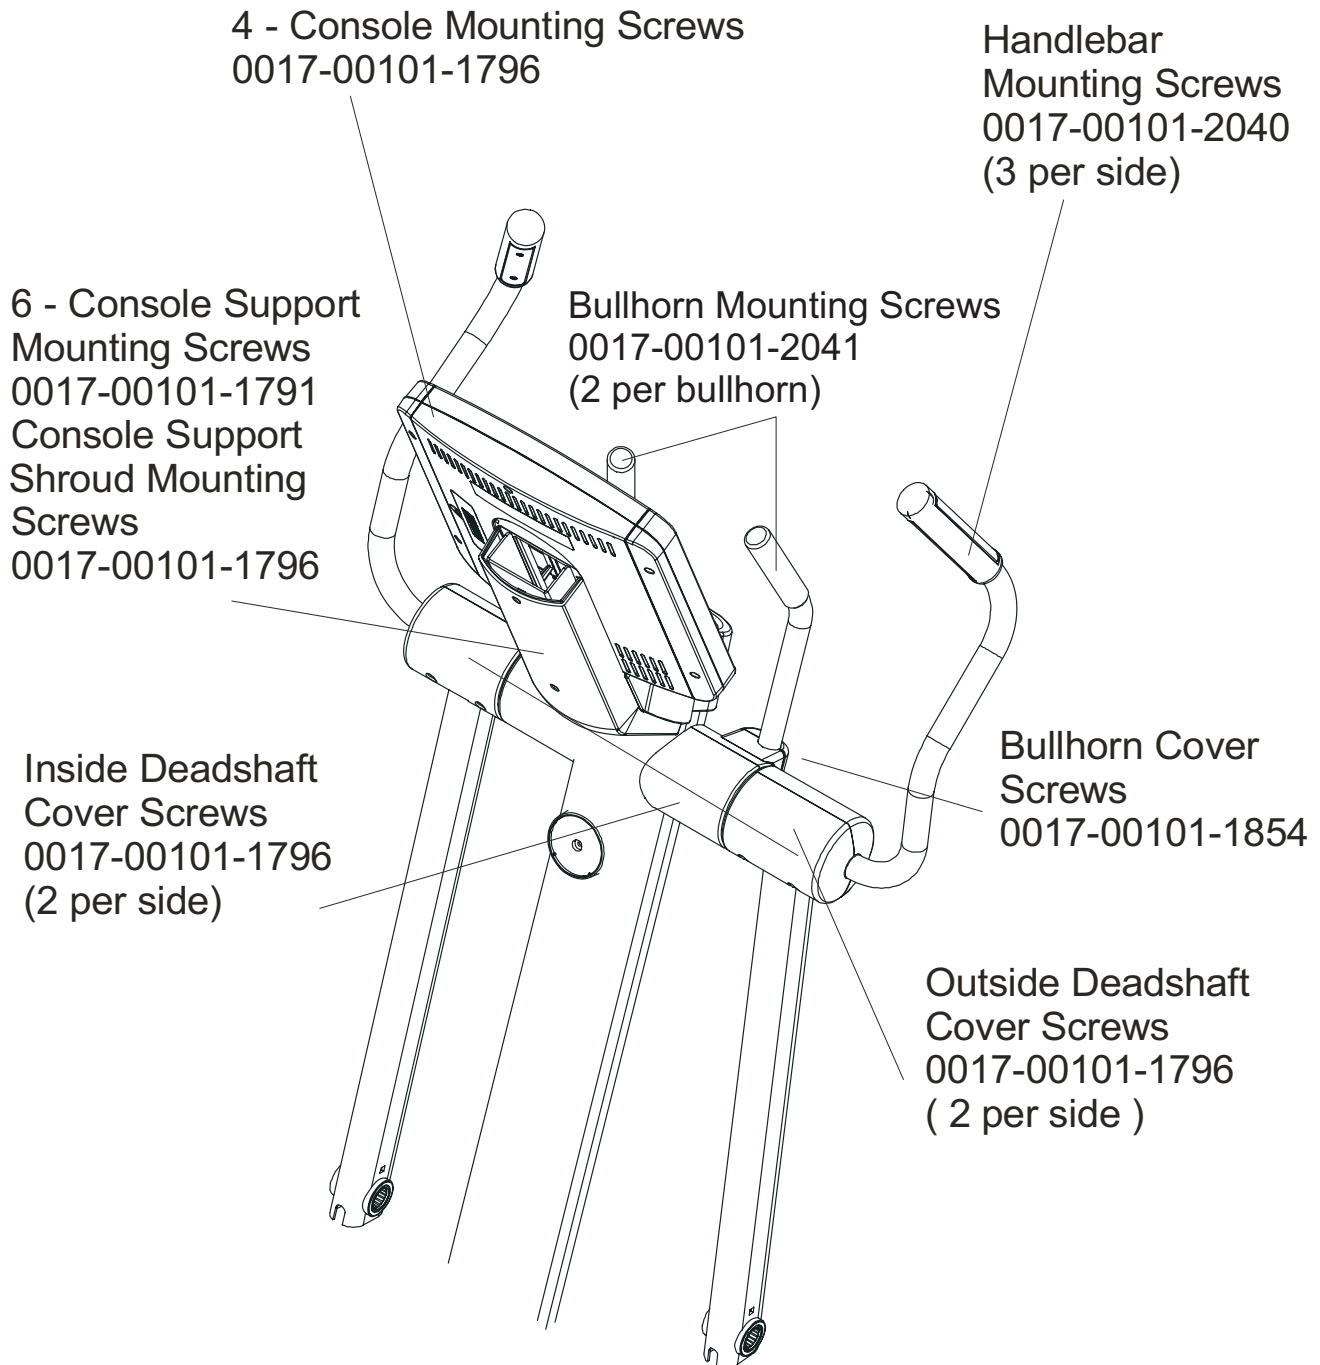

ARCTIC SILVER QUIET DRIVE 95Xi

Upper Frame Hardware

95X-0XXX-05

S/N XHK073903956 –

XHK??????????

Items Not Shown:

Accessory Tray	0K62-01022-0001 (Stealth Gray)
Mounting Screws (2)	0017-00101-1846