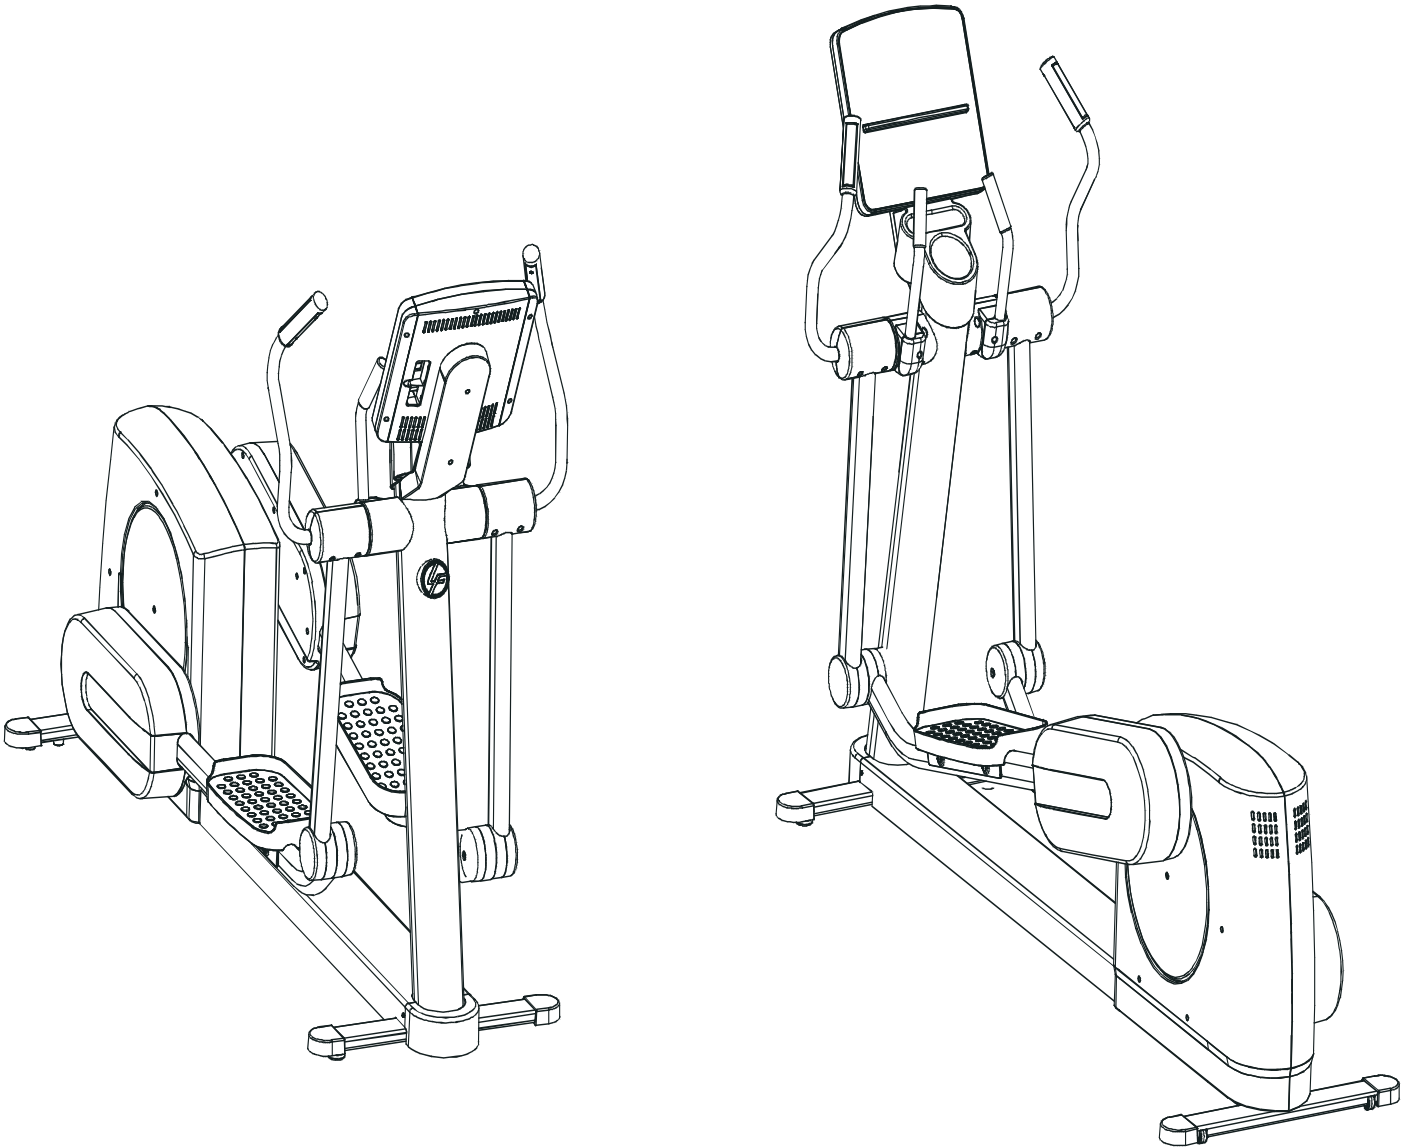

LifeFitness

**ARCTIC SILVER QUIET DRIVE
CROSS TRAINER 95X-0XXX-05
(Hungary built Ct for Domestic sales)**

Customer Support Services PARTS MANUAL rev 29 Sep 2009

OPERATION MANUAL	M051-00K62-A107
SERVICE MANUAL	M051-00K62-A149
TOUCH UP PAINT: SPRAY CAN .5 OZ BOTTLE W/APPLICATOR .33 OZ PEN	0017-00008-0204 0017-00008-0205 0017-00008-0206
HARDWARE BAG	AK62-00152-0001
ACCESS PANEL ASSEMBLY CONSISTS OF: 120" COAX CABLE 120" POWER EXTENSION CABLE BRACKET F-TYPE PANEL CONNECTOR #8 PLASTIC GROMMET	AK62-00210-0000 AK32-00020-0002 AK32-00078-0001 0K62-01179-0001 0017-00021-2846 0017-00042-0754
PLUG IN OPTION 120/60	GK62-00002-0018
PLUG IN OPTION 240/50 UK	GK62-00002-0019
PLUG IN OPTION 240v AUS	GK62-00002-0020
PLUG IN OPTION 230/50 CONT	GK62-00002-0021

Note: This model has both Life Pulse sensors and Telemetry for reading Heart Rate.

	Page
CONSOLE SUPPORT & DEADSHAFT COVERS	4
HANDLEBARS AND BULLHORNS	5
CONSOLE AND RELATED COMPONENTS.....	6
UPPER FRAME HARDWARE	7
ROCKER ARMS AND PEDAL LEVERS	8
CRANK COVER AND LOWER CAPS	9
LOWER FRAME SHROUDS AND HARDWARE	10
PEDAL LEVER COMPONENTS	11
PCB, BATTERY, REED SWITCH & BRACKET	12
BEARING-INSERT ASSEMBLY	13
CRANK ARM PULLEY ASSEMBLY.....	14
DRIVE MODULE	15
DRIVE MODULE HARDWARE	16
CABLES.....	17

ARCTIC SILVER QUIET DRIVE 95Xi

Console Support & Dead Shaft Covers

95X-0XXX-05

S/N XHK073903956 –

XHK??????????

Console Support
AK62-00123-0000
Console Support Cap
0K62-01030-0001
(Stealth Gray)
Console Support Shroud
0K62-01023-0001
(Stealth Gray)
0K62-01031-0001
(Stealth Gray)