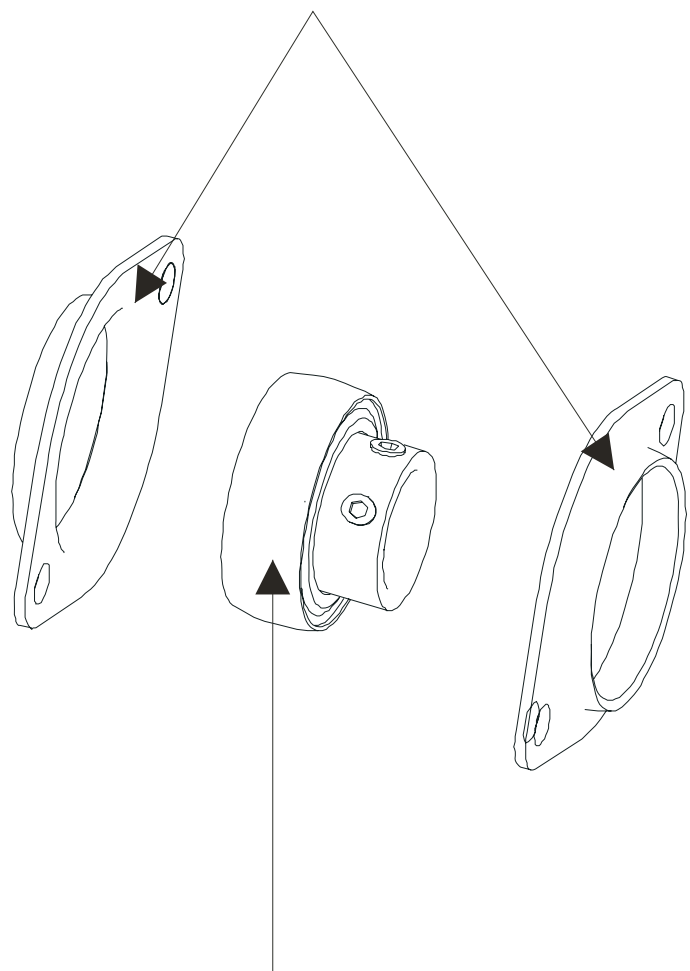

Service Kit-
GK62-00002-0044
Includes:

- 1- crankshaft
- 2- bearings
- 2- sets of bearing flanges
- 4- nuts and washers

Service Kit- GK62-00002-0045
Includes:

- 1 - intermediate shaft
- 2 - bearings
- 2- sets of bearing flanges
- 4- nuts and washers

Bearing Flanges (2)
0K62-01220-0000

1" Bearing
0K62-01221-0000