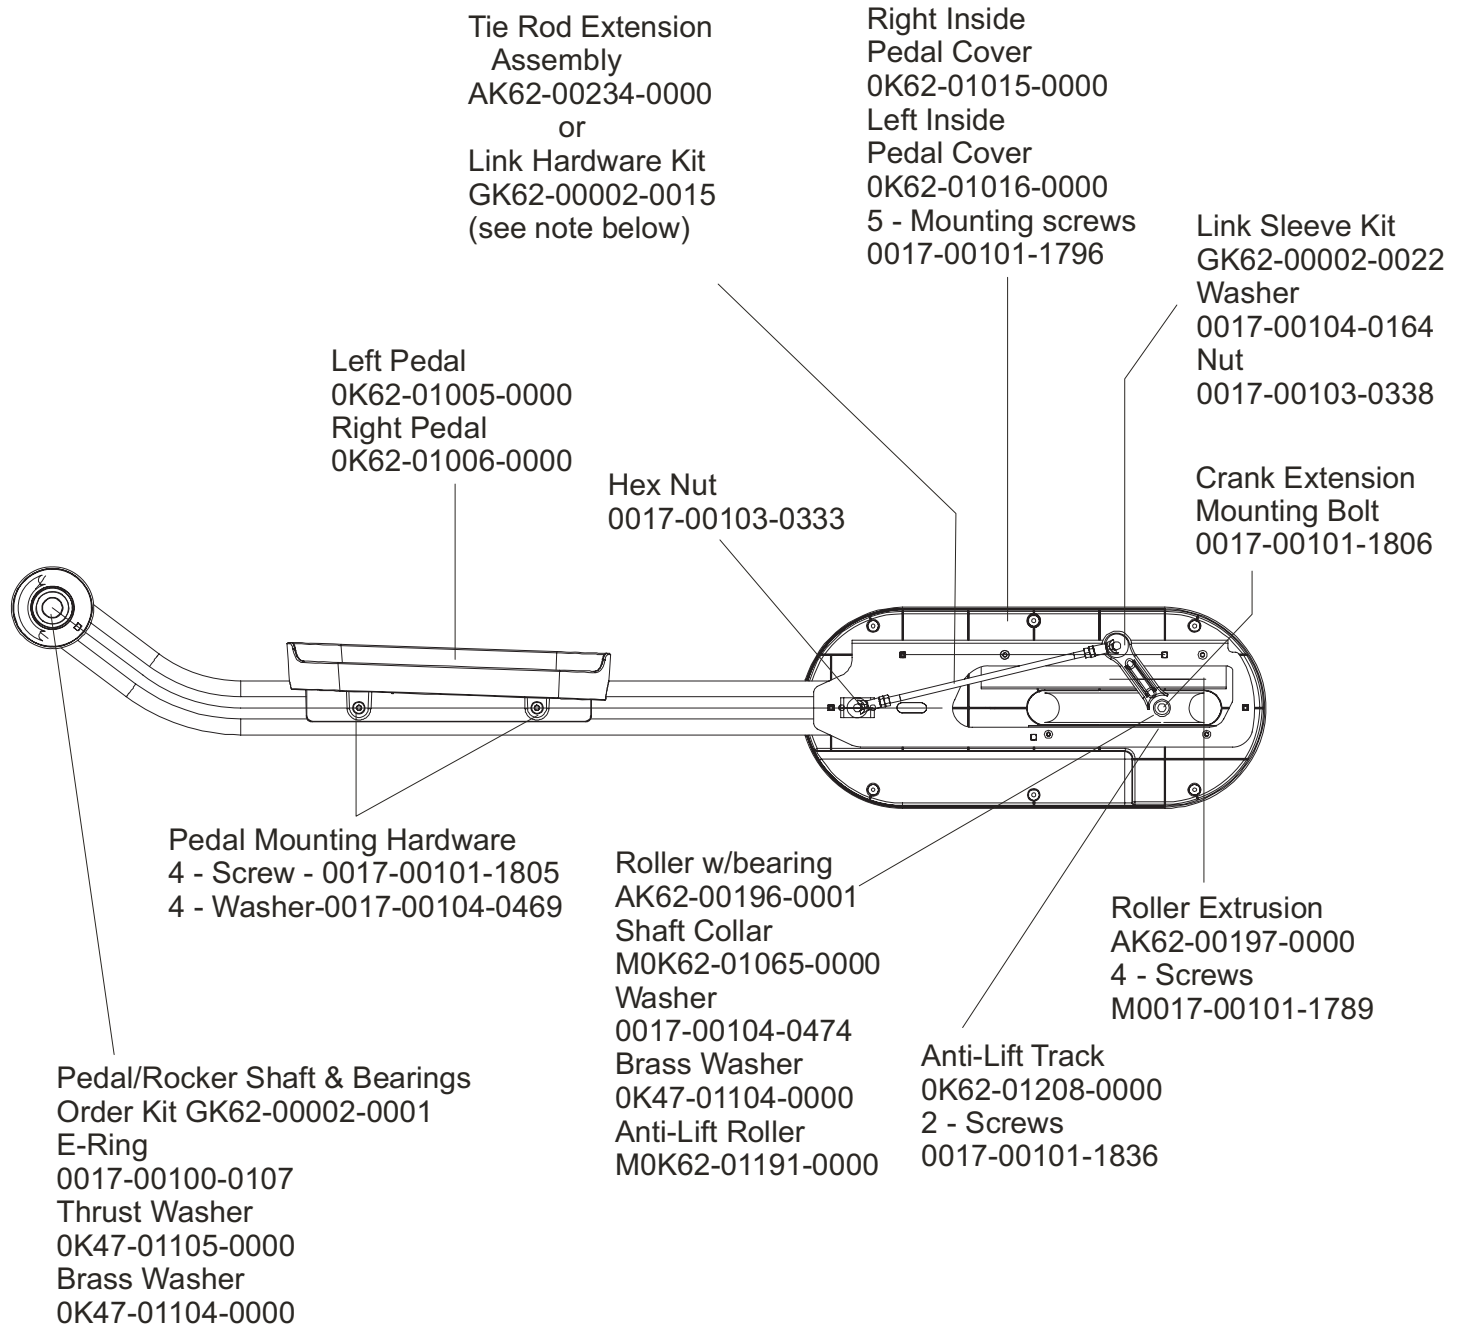

ARCTIC SILVER QUIET DRIVE 95Xi

Pedal Lever Assembly Components

95X-0XXX-05

S/N XHK073903956 –

XHK??????????