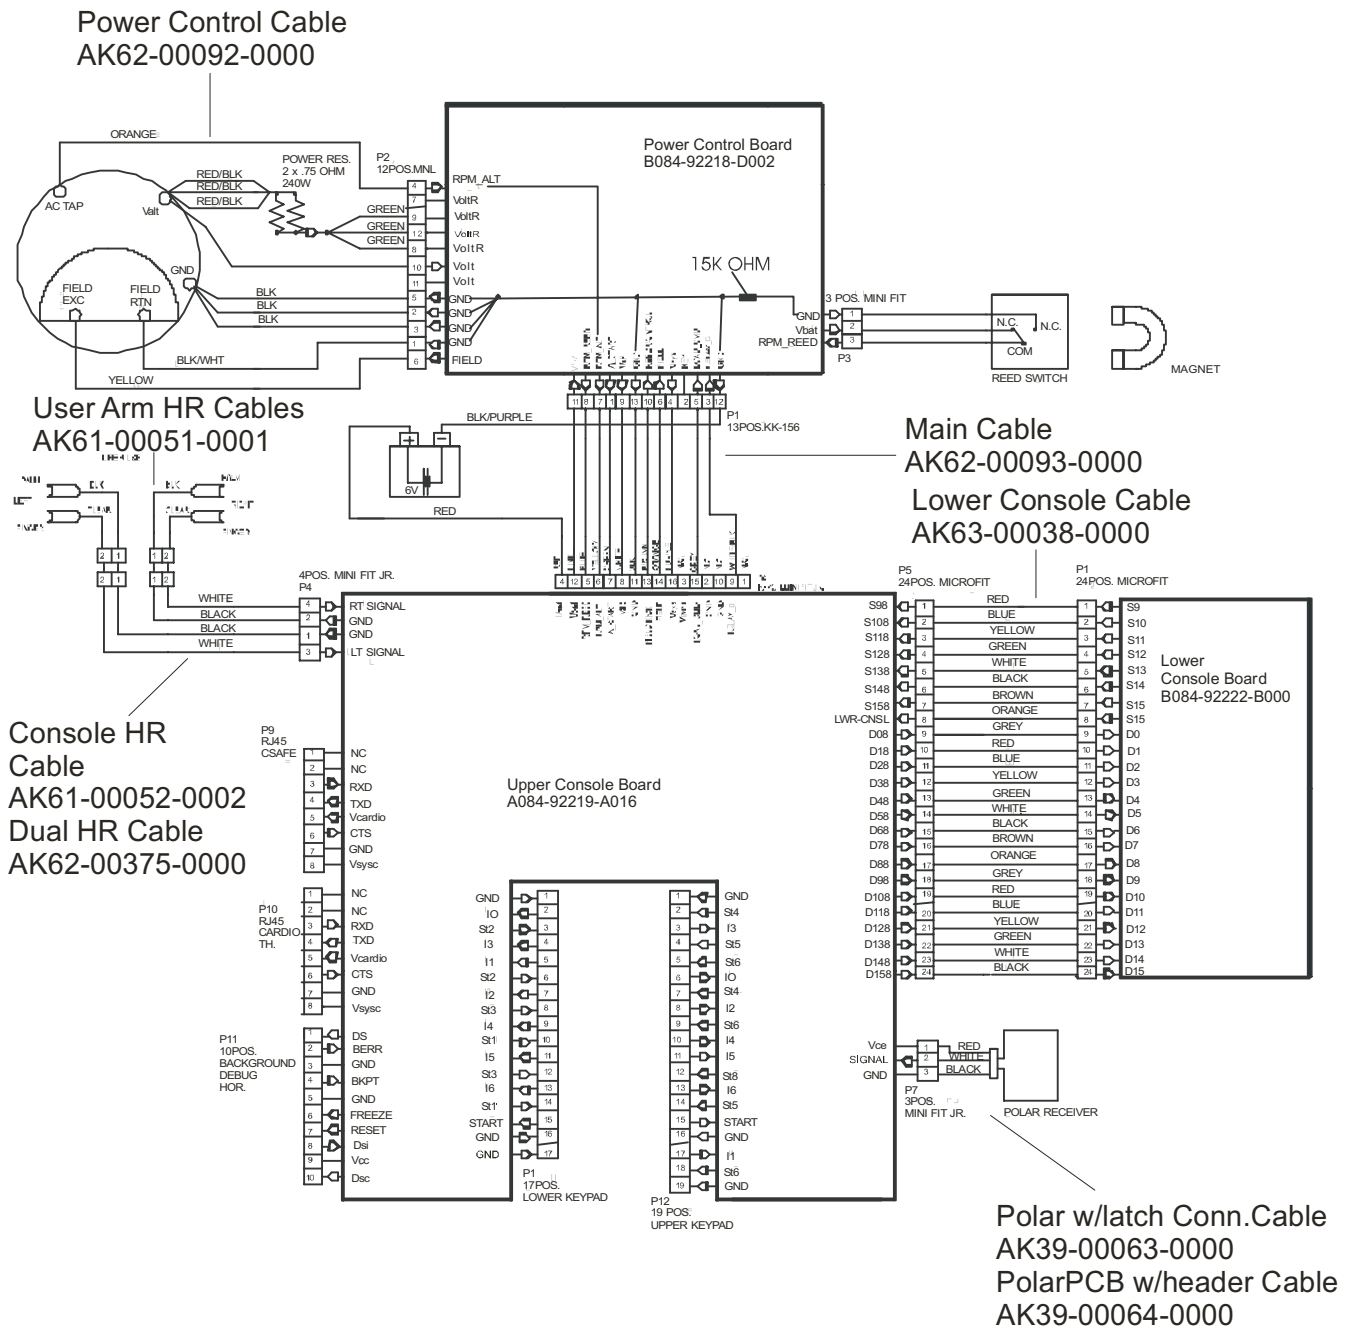

ARCTIC SILVER QUIET DRIVE 95Xi

Cables

95X-0XXX-05

S/N XHK073903956 –

XHK??????????