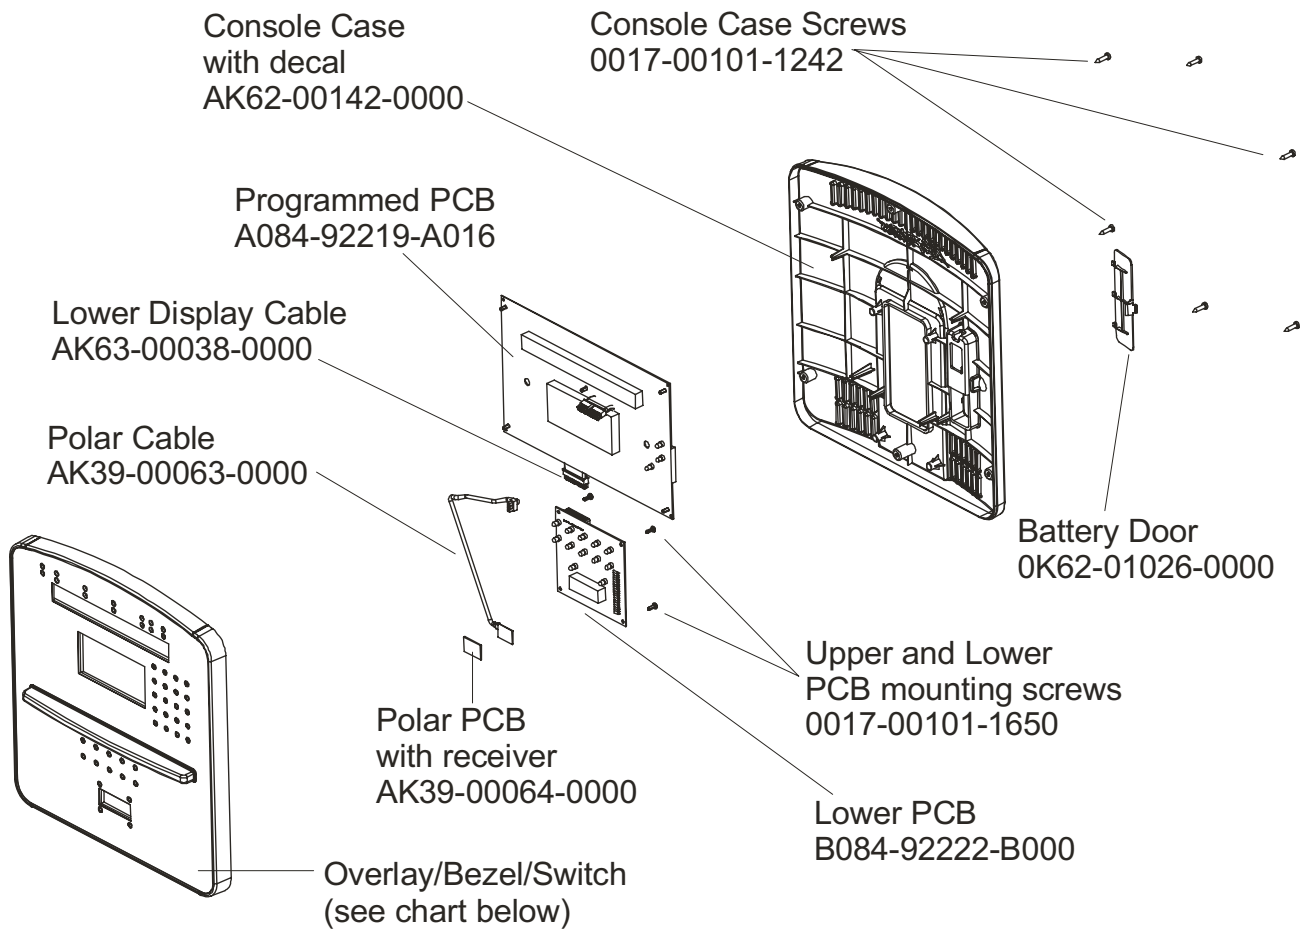

ARCTIC SILVER QUIET DRIVE 95Xi

Console & Related components

95X-0XXX-05

S/N XHK073903956 –

XHK??????????

CONSOLE	OVERLAY/BEZEL/SWITCH	LANGUAGE
AK62-00329-0001	AK62-00191-0001	Eng + Met
AK62-00329-0003	AK62-00191-0003	Ger/Met
AK62-00329-0004	AK62-00191-0004	Spn/Met
AK62-00329-0006	AK62-00191-0006	Jap/Met
AK62-00329-0007	AK62-00191-0007	Frn/Met
AK62-00329-0008	AK62-00191-0008	Ital/Met
AK62-00329-0009	AK62-00191-0009	Dut/Met
AK62-00329-0010	AK62-00191-0010	Port/Met
AK62-00329-0014	AK62-00191-0014	Turk/Met