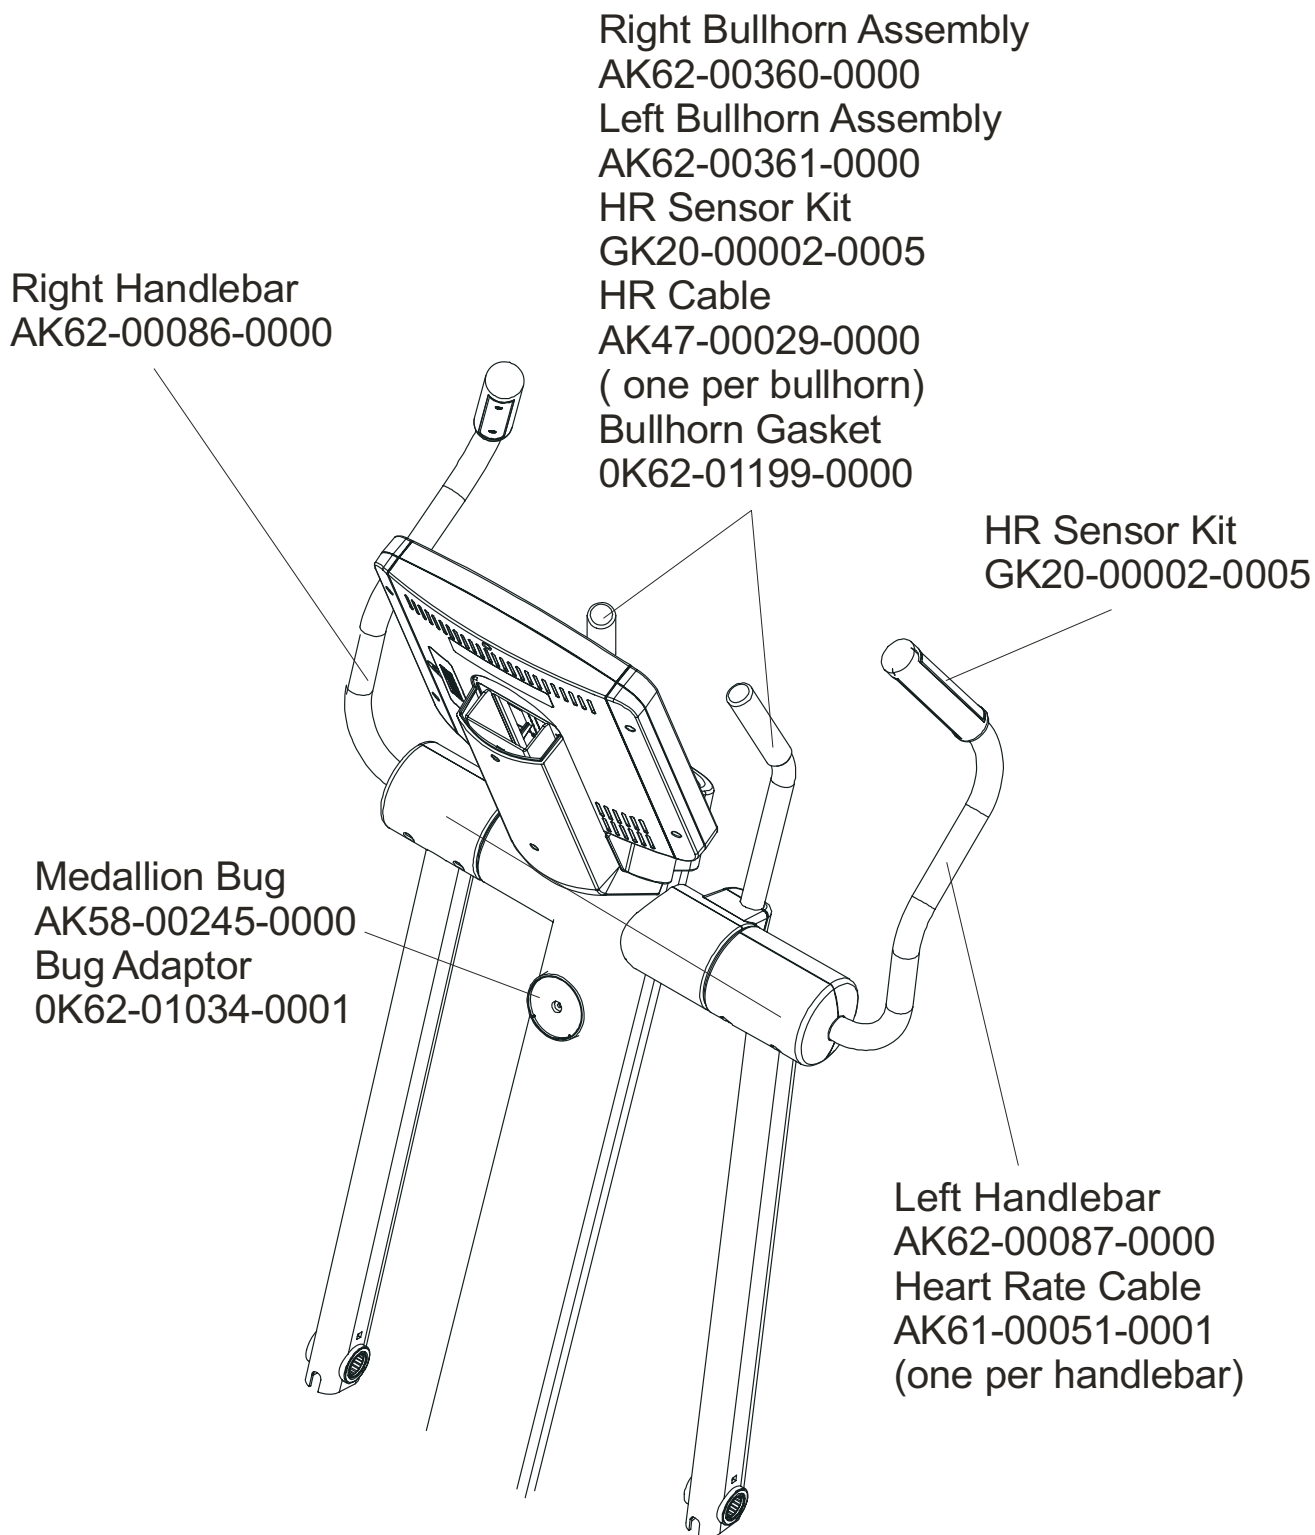

Note: This model has both Life Pulse sensors and Telemetry for reading Heart Rate.

	Page
CONSOLE SUPPORT & DEADSHAFT COVERS	4
HANDLEBARS AND BULLHORNS	5
CONSOLE AND RELATED COMPONENTS.....	6
UPPER FRAME HARDWARE	7
ROCKER ARMS AND PEDAL LEVERS	8
CRANK COVER AND LOWER CAPS	9
LOWER FRAME SHROUDS AND HARDWARE	10
PEDAL LEVER COMPONENTS	11
PCB, BATTERY, REED SWITCH & BRACKET	12
BEARING-INSERT ASSEMBLY	13
CRANK ARM PULLEY ASSEMBLY.....	14
DRIVE MODULE	15
DRIVE MODULE HARDWARE	16
CABLES.....	17

2-Outside Front
Deadshaft Cover
0K62-01013-0000
2-Outside Rear
Deadshaft Cover
0K62-01012-0000

ARCTIC SILVER QUIET DRIVE 95Xi

Handlebars and Bullhorns

95X-0XXX-05

S/N XHK073903956 –
XHK??????????

ARCTIC SILVER QUIET DRIVE 95Xi