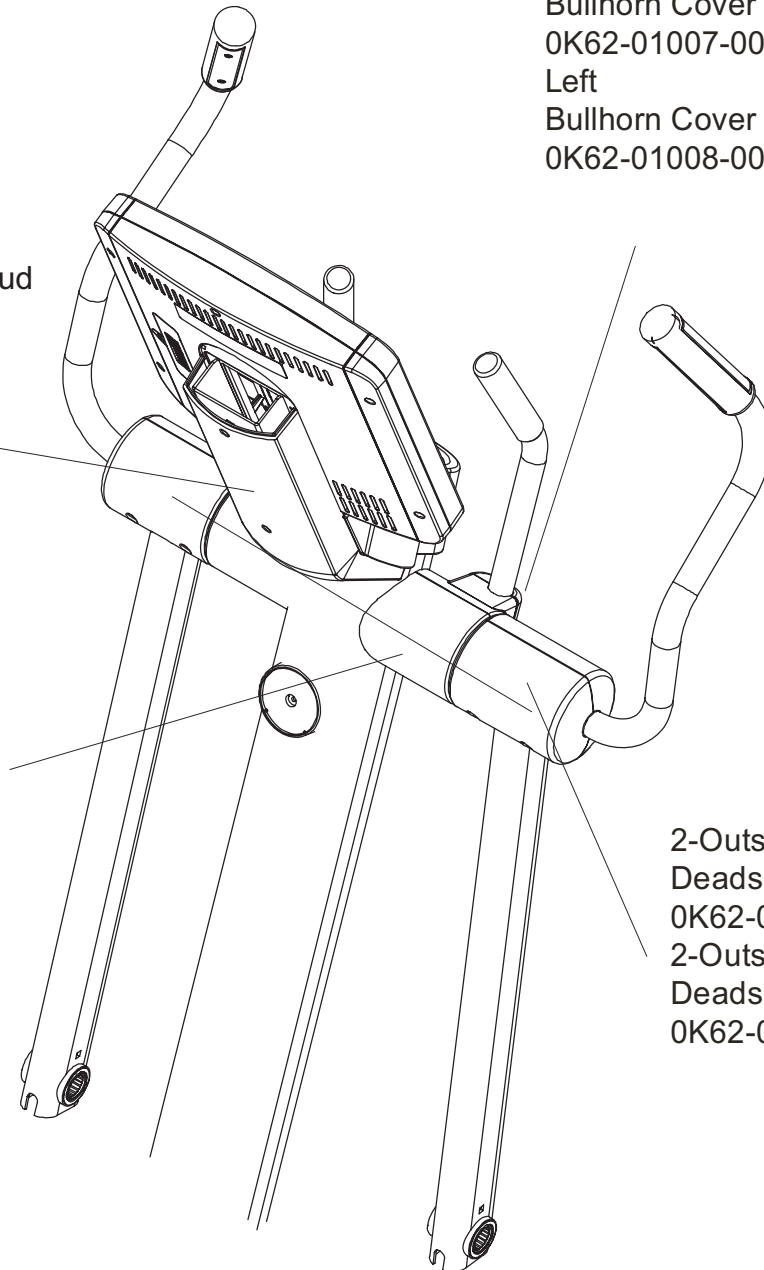

ARCTIC SILVER QUIET DRIVE 95Xi

Console Support & Dead Shaft Covers

95X-0XXX-05

S/N XHK073903956 –

XHK??????????

Console Support
AK62-00123-0000
Console Support Cap
0K62-01030-0001
(Stealth Gray)
Console Support Shroud
0K62-01023-0001
(Stealth Gray)
0K62-01031-0001
(Stealth Gray)

Right
Bullhorn Cover
0K62-01007-0001
Left
Bullhorn Cover
0K62-01008-0001

Right Inside
Deadshaft Cover
0K62-01010-0000
Left Inside
Deadshaft Cover
0K62-01011-0000
2-Front Inside
Deadshaft Cover
0K62-01009-0000

2-Outside Front
Deadshaft Cover
0K62-01013-0000
2-Outside Rear
Deadshaft Cover
0K62-01012-0000