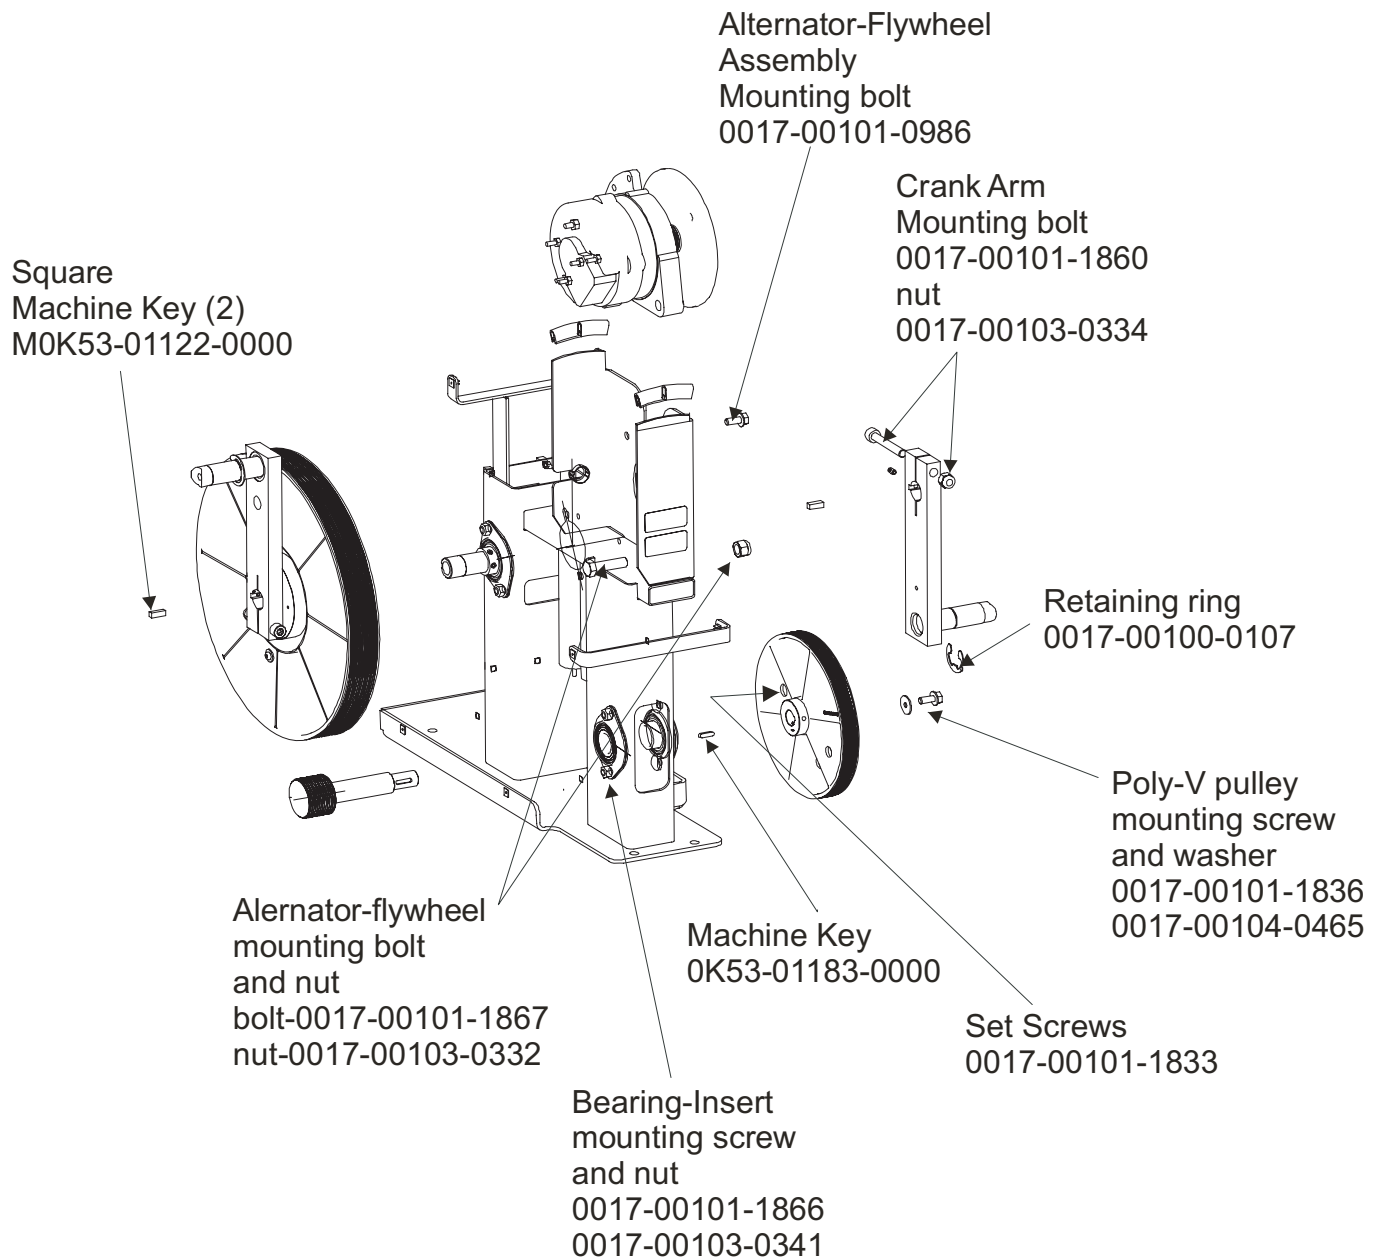

ARCTIC SILVER QUIET DRIVE 95Xi

Drive Module Hardware

95X-0XXX-05

S/N XHK073903956 –

XHK??????????