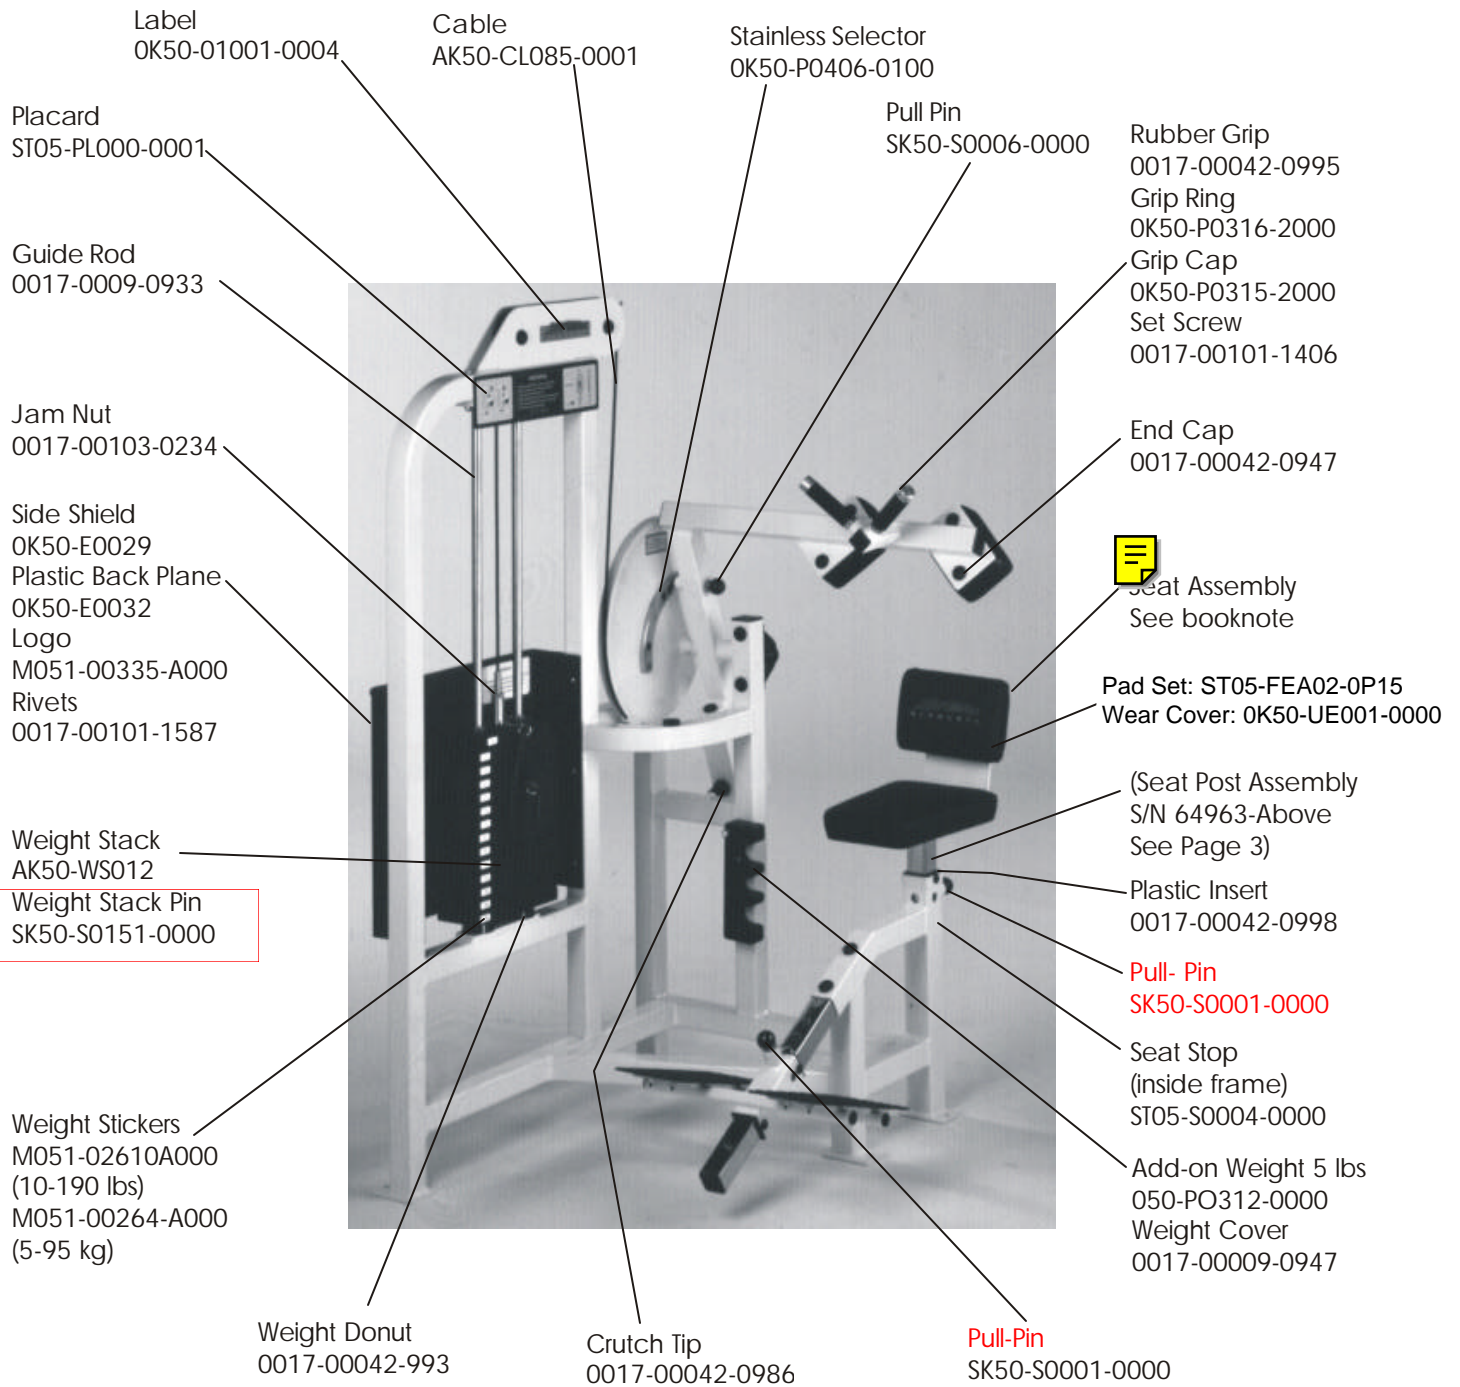

STRENGTH 9000 SERIES TRAINING EQUIPMENT

ST05 Abdominal

STRENGTH 9000 SERIES TRAINING EQUIPMENT

ST05 Abdominal

STRENGTH 9000 SERIES TRAINING EQUIPMENT

ST05 Seat Post Assembly - S/N 64963-Above

The 13 notch front/back striker plate is grey. The 14 notch front/back striker plate is black and was implemented first quarter 2001. Notched striker plate to be installed on seat post such that it is on the same side as the lever handle.

NOTE: The Seat Guide is welded to the frame. Shown separately for illustration purposes only.

BILL OF MATERIALS

Item No.	Qty.	Part Number	Description
1	1	ST05-S0011-0000	Seat post assembly
2	1	0K50-P0547-0000	Front striker plate (14 notch)
3	1	0K50-P0548-0000	Back striker plate
4	4	0017-00101-1655	5/16" x 24 flat bolt
6	1	0017-00009-1079	Spring
7	1	0K50-P0550-0000	Lever release
8	1	0017-00042-1089	Rubber grip
9	4	0K50-P0551-0000	Grooved pin
10	8	0017-00100-0190	Retaining clips
11	1	0017-00042-0944	1-1/2" x 1-1/2" End cap
12	1	M051-00363-A000	Number strip
13	2	0017-00104-0373	Nylon washer