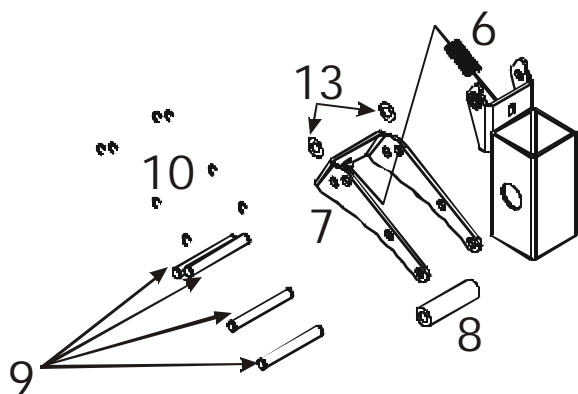

STRENGTH 9000 SERIES TRAINING EQUIPMENT

ST05 Abdominal

STRENGTH 9000 SERIES TRAINING EQUIPMENT

ST05 Abdominal

STRENGTH 9000 SERIES TRAINING EQUIPMENT

ST05 Seat Post Assembly - S/N 64963-Above

The 13 notch front/back striker plate is grey. The 14 notch front/back striker plate is black and was implemented first quarter 2001. Notched striker plate to be installed on seat post such that it is on the same side as the lever handle.

NOTE: The Seat Guide is welded to the frame. Shown separately for illustration purposes only.

BILL OF MATERIALS

Item No.	Qty.	Part Number	Description
1	1	ST05-S0011-0000	Seat post assembly
2	1	0K50-P0547-0000	Front striker plate (14 notch)
3	1	0K50-P0548-0000	Back striker plate
4	4	0017-00101-1655	5/16" x 24 flat bolt
6	1	0017-00009-1079	Spring
7	1	0K50-P0550-0000	Lever release
8	1	0017-00042-1089	Rubber grip
9	4	0K50-P0551-0000	Grooved pin
10	8	0017-00100-0190	Retaining clips
11	1	0017-00042-0944	1-1/2" x 1-1/2" End cap
12	1	M051-00363-A000	Number strip
13	2	0017-00104-0373	Nylon washer