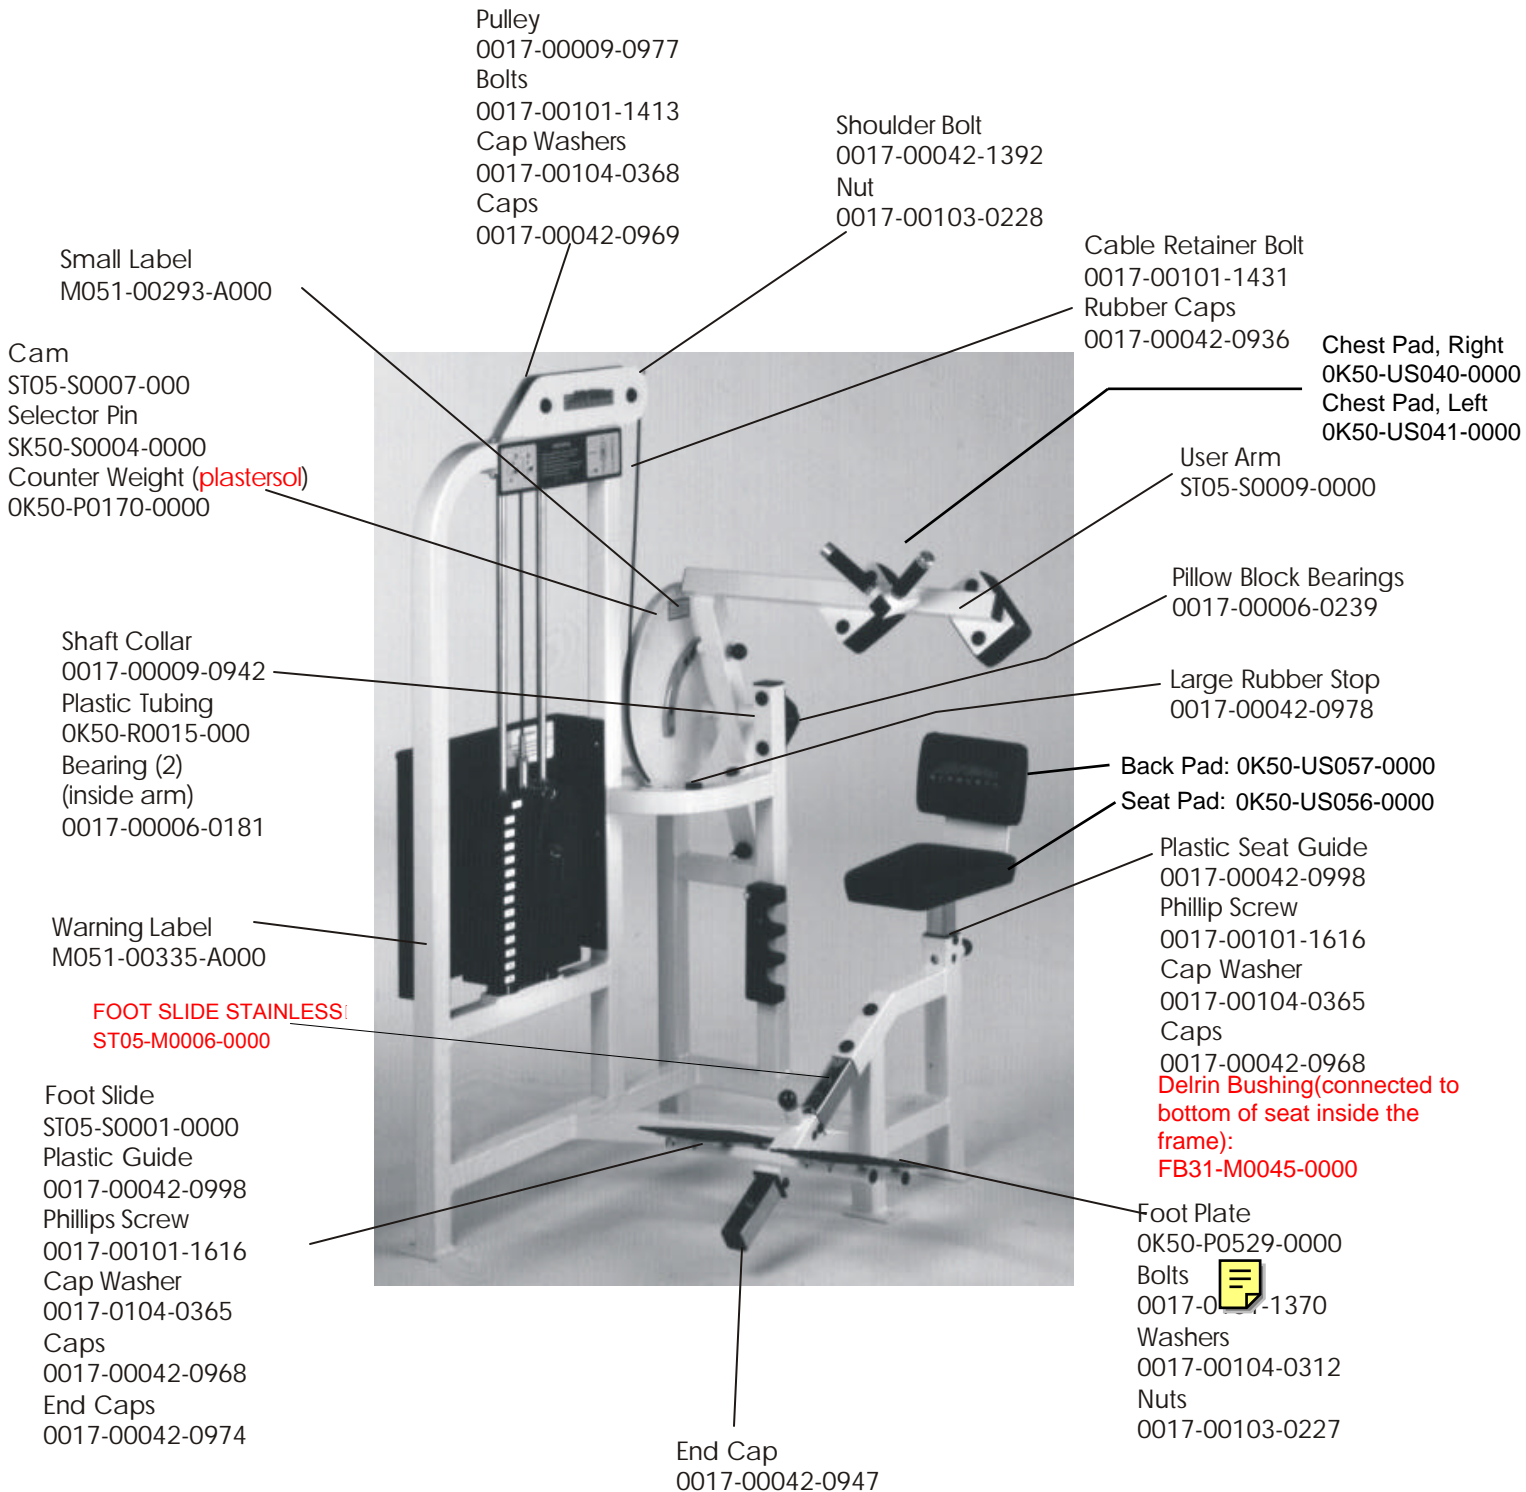

STRENGTH 9000 SERIES TRAINING EQUIPMENT

ST05 Abdominal

STRENGTH 9000 SERIES TRAINING EQUIPMENT

ST05 Abdominal

STRENGTH 9000 SERIES TRAINING EQUIPMENT

ST05 Seat Post Assembly - S/N 64963-Above

The 13 notch front/back striker plate is grey. The 14 notch front/back striker plate is black and was implemented first quarter 2001. Notched striker plate to be installed on seat post such that it is on the same side as the lever handle.

NOTE: The Seat Guide is welded to the frame. Shown separately for illustration purposes only.

BILL OF MATERIALS

Item No.	Qty.	Part Number	Description
1	1	ST05-S0011-0000	Seat post assembly
2	1	0K50-P0547-0000	Front striker plate (14 notch)
3	1	0K50-P0548-0000	Back striker plate
4	4	0017-00101-1655	5/16" x 24 flat bolt
6	1	0017-00009-1079	Spring
7	1	0K50-P0550-0000	Lever release
8	1	0017-00042-1089	Rubber grip
9	4	0K50-P0551-0000	Grooved pin
10	8	0017-00100-0190	Retaining clips
11	1	0017-00042-0944	1-1/2" x 1-1/2" End cap
12	1	M051-00363-A000	Number strip
13	2	0017-00104-0373	Nylon washer