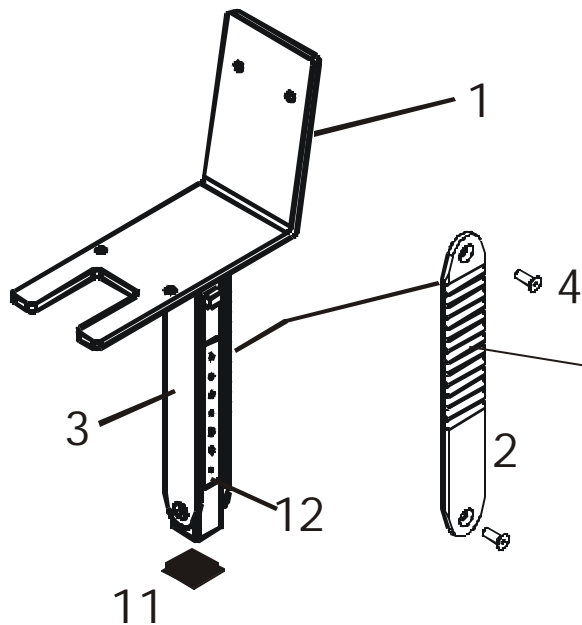

STRENGTH 9000 SERIES TRAINING EQUIPMENT

ST05 Abdominal

STRENGTH 9000 SERIES TRAINING EQUIPMENT

ST05 Abdominal

STRENGTH 9000 SERIES TRAINING EQUIPMENT

ST05 Seat Post Assembly - S/N 64963-Above

The 13 notch front/back striker plate is grey. The 14 notch front/back striker plate is black and was implemented first quarter 2001. Notched striker plate to be installed on seat post such that it is on the same side as the lever handle.

NOTE: The Seat Guide is welded to the frame. Shown separately for illustration purposes only.

BILL OF MATERIALS

Item No.	Qty.	Part Number	Description
1	1	ST05-S0011-0000	Seat post assembly
2	1	0K50-P0547-0000	Front striker plate (14 notch)
3	1	0K50-P0548-0000	Back striker plate
4	4	0017-00101-1655	5/16" x 24 flat bolt
6	1	0017-00009-1079	Spring
7	1	0K50-P0550-0000	Lever release
8	1	0017-00042-1089	Rubber grip
9	4	0K50-P0551-0000	Grooved pin
10	8	0017-00100-0190	Retaining clips
11	1	0017-00042-0944	1-1/2" x 1-1/2" End cap
12	1	M051-00363-A000	Number strip
13	2	0017-00104-0373	Nylon washer