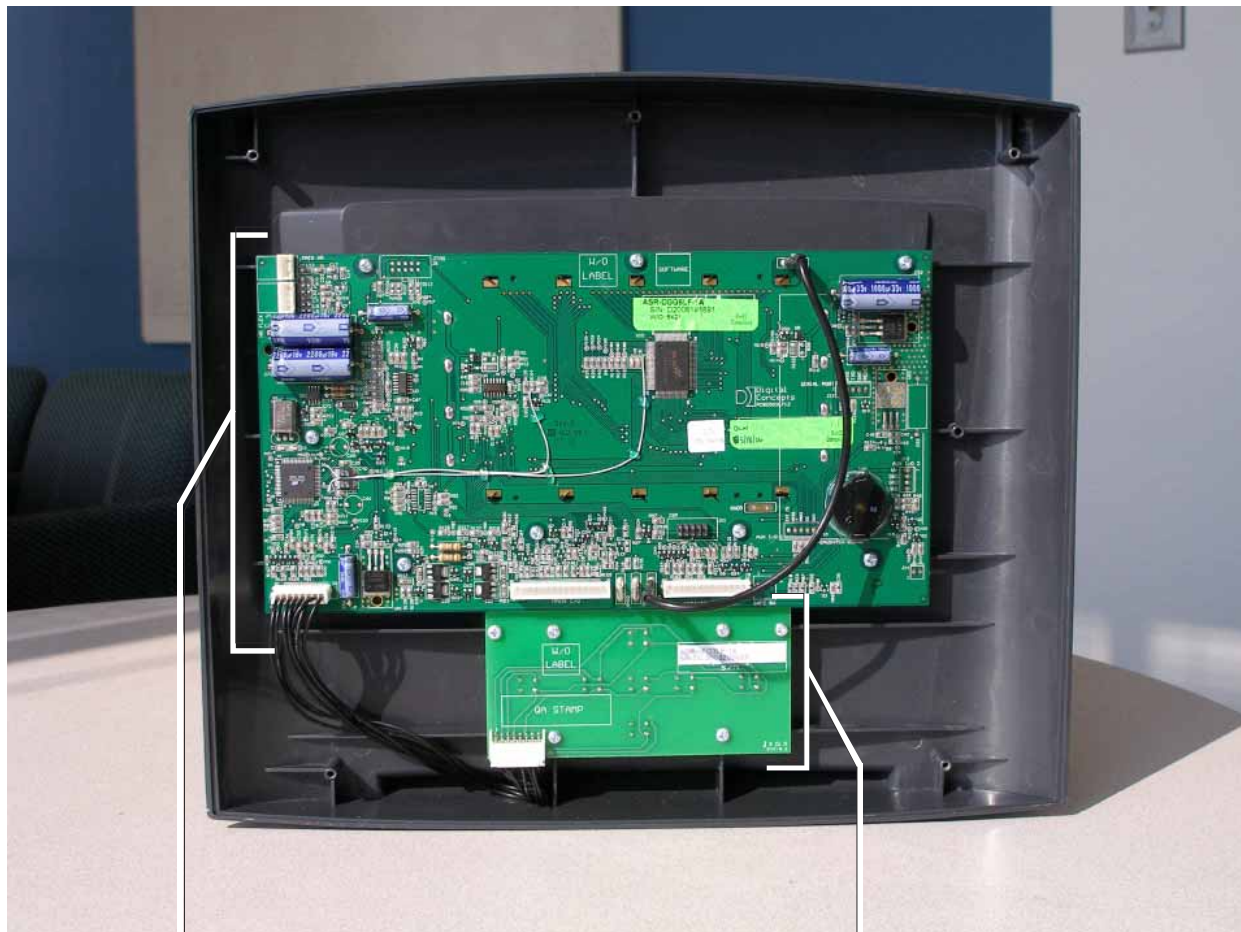

Basic Console
Front Assembly
(includes lens and label)
8152901

Basic Button Module Assembly
8042701

Non-treadmill Basic and Advanced Workouts Consoles External Front Components (Advanced Console)

Advanced Console
Front Assembly
(includes lens and label)
8152801

Advanced Button
Module Assembly
8042601

Non-treadmill Basic and Advanced Workouts Consoles Internal Front Components (Basic Console)

Main Console PCB
8043601

Button Module PCB
8043801

Non-treadmill Basic and Advanced Workouts Consoles Internal Front Components (Advanced Console)