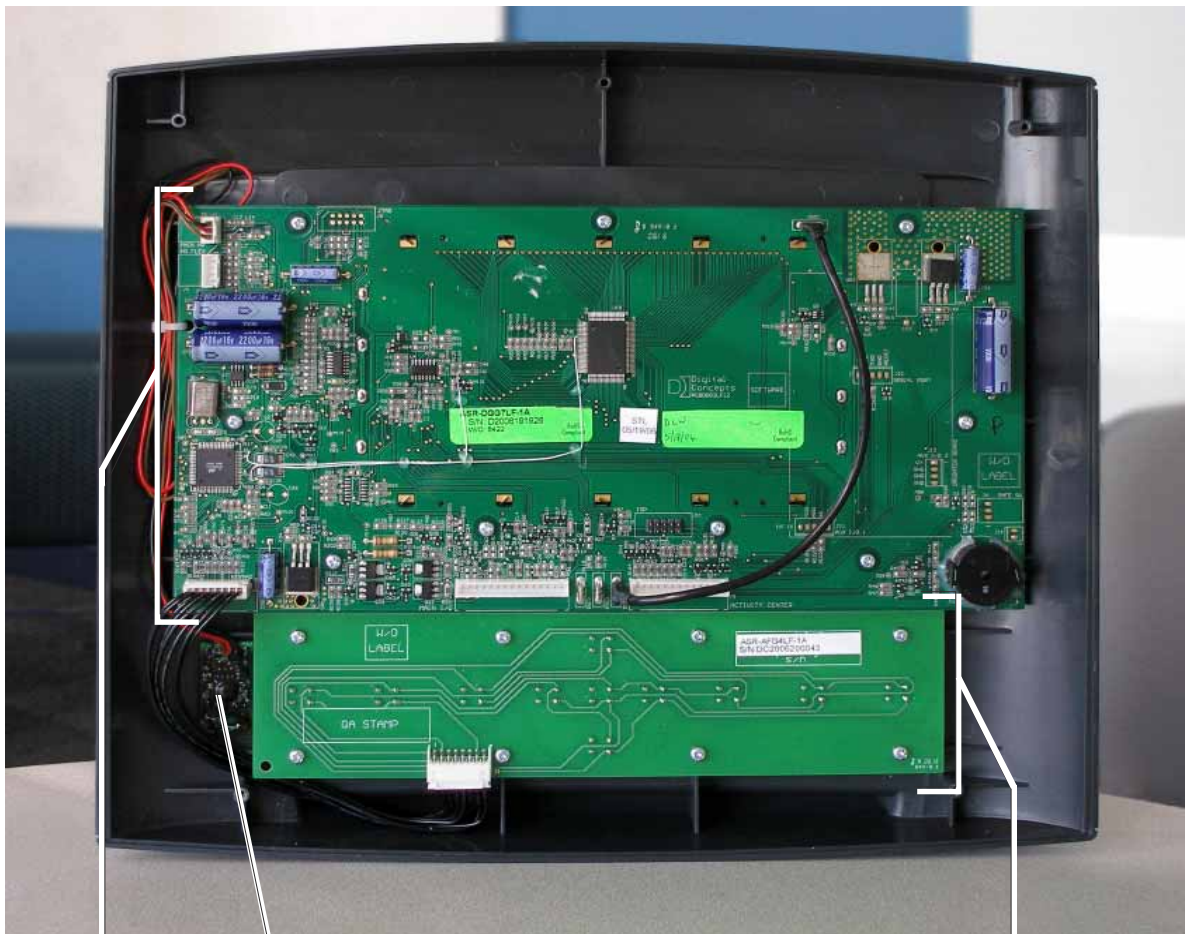

Advanced Button
Module Assembly
8042601

Non-treadmill Basic and Advanced Workouts Consoles Internal Front Components (Basic Console)

Main Console PCB
8043601

Button Module PCB
8043801

Non-treadmill Basic and Advanced Workouts Consoles Internal Front Components (Advanced Console)

Telemetry PCB
8046001

Button Module PCB
8043701

Main Console PCB
8043501

Non-treadmill Basic and Advanced Workouts Consoles
Back Components (Basic and Advanced Consoles)

Console Back
8041501
Console Mounting Screws
3226001