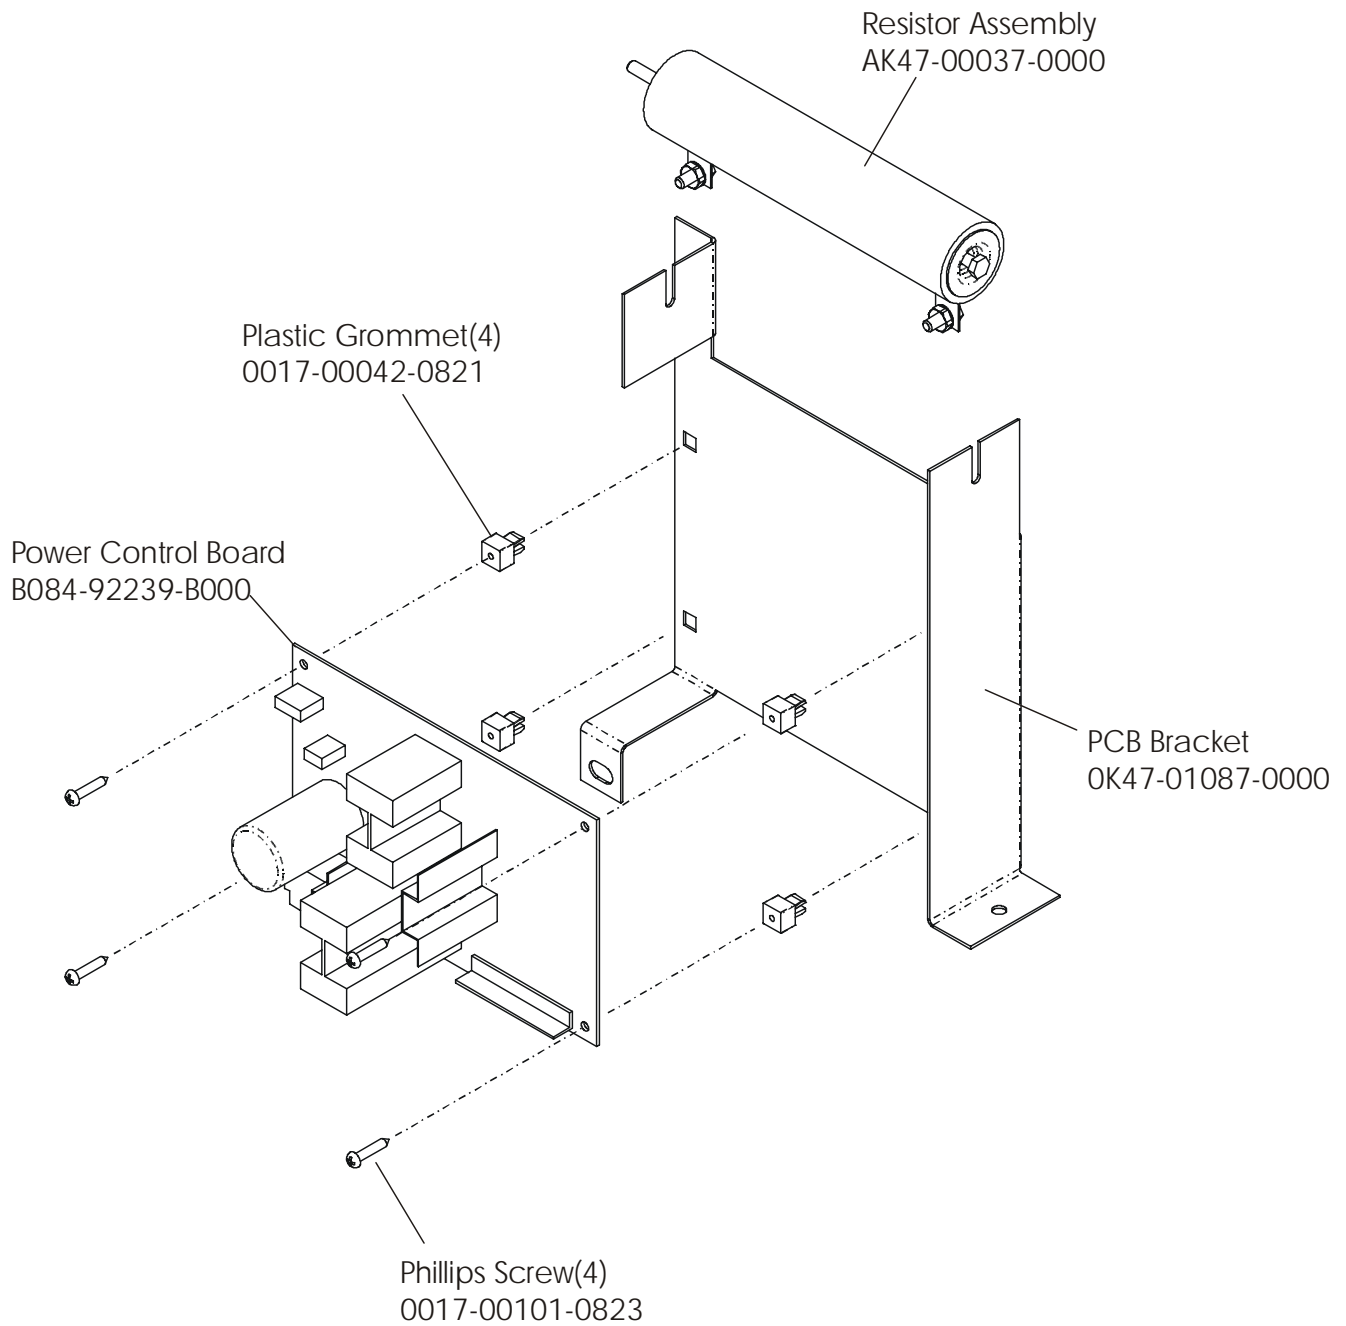

LifeFitness

ARCTIC SILVER 95Si Stairclimber

Customer Support Services
PARTS MANUAL rev 09 Sep 2008

	Page
Console Components.....	4
Frame Components	5
Shrouds and Pedal Tube.....	6
Pedal Assembly	7
Clutch/Shaft/Pulley Assembly	8
Left Clutch Assembly	9
Crossover Pulley Assembly.....	10
Alternator Assembly	11
Guide Rollers.....	12
Power Control Board and Resistors	13
Polar Receiver Assembly	14
Cables.....	15

Description	Part No.
Operation Manual	M051-00K47-A025
Hardware Bag	AK47-00106-0000
Touch-up Paint: Spray Can 0.5 oz. Bottle w/Applicator 0.33 oz. pen	0017-00008-0204 0017-00008-0205 0017-00008-0206
Service Manual	M051-00K47-A013

Language	Part No.	
	Console Assembly	Overlay/Bezel/Switch Assembly
Eng Met	AK47-00094-0001	AK47-00098-0001
Ger Met	AK47-00094-0003	AK47-00098-0003
Spn Met	AK47-00094-0004	AK47-00098-0004
Jap Met	AK47-00094-0006	AK47-00098-0006
Frn Met	AK47-00094-0007	AK47-00098-0007
Itl Met	AK47-00094-0008	AK47-00098-0008
Dut Met	AK47-00094-0009	AK47-00098-0009
Por Met	AK47-00094-0010	AK47-00098-0010

Description	Part No.
Domestic 120/60 Battery Charge w/Cord	118E-00001-0165
Universal Battery Charger w/o Line Cord	118E-00001-0166
Line Cord 220V/60Hz	0017-00003-0704
Line Cord 100V/50Hz	
Line Cord 240+	0017-00003-0918
Line Cord 220V/50Hz	0017-00003-0691
Line Cord 200V/50Hz	
Line Cord 230V/50Hz	