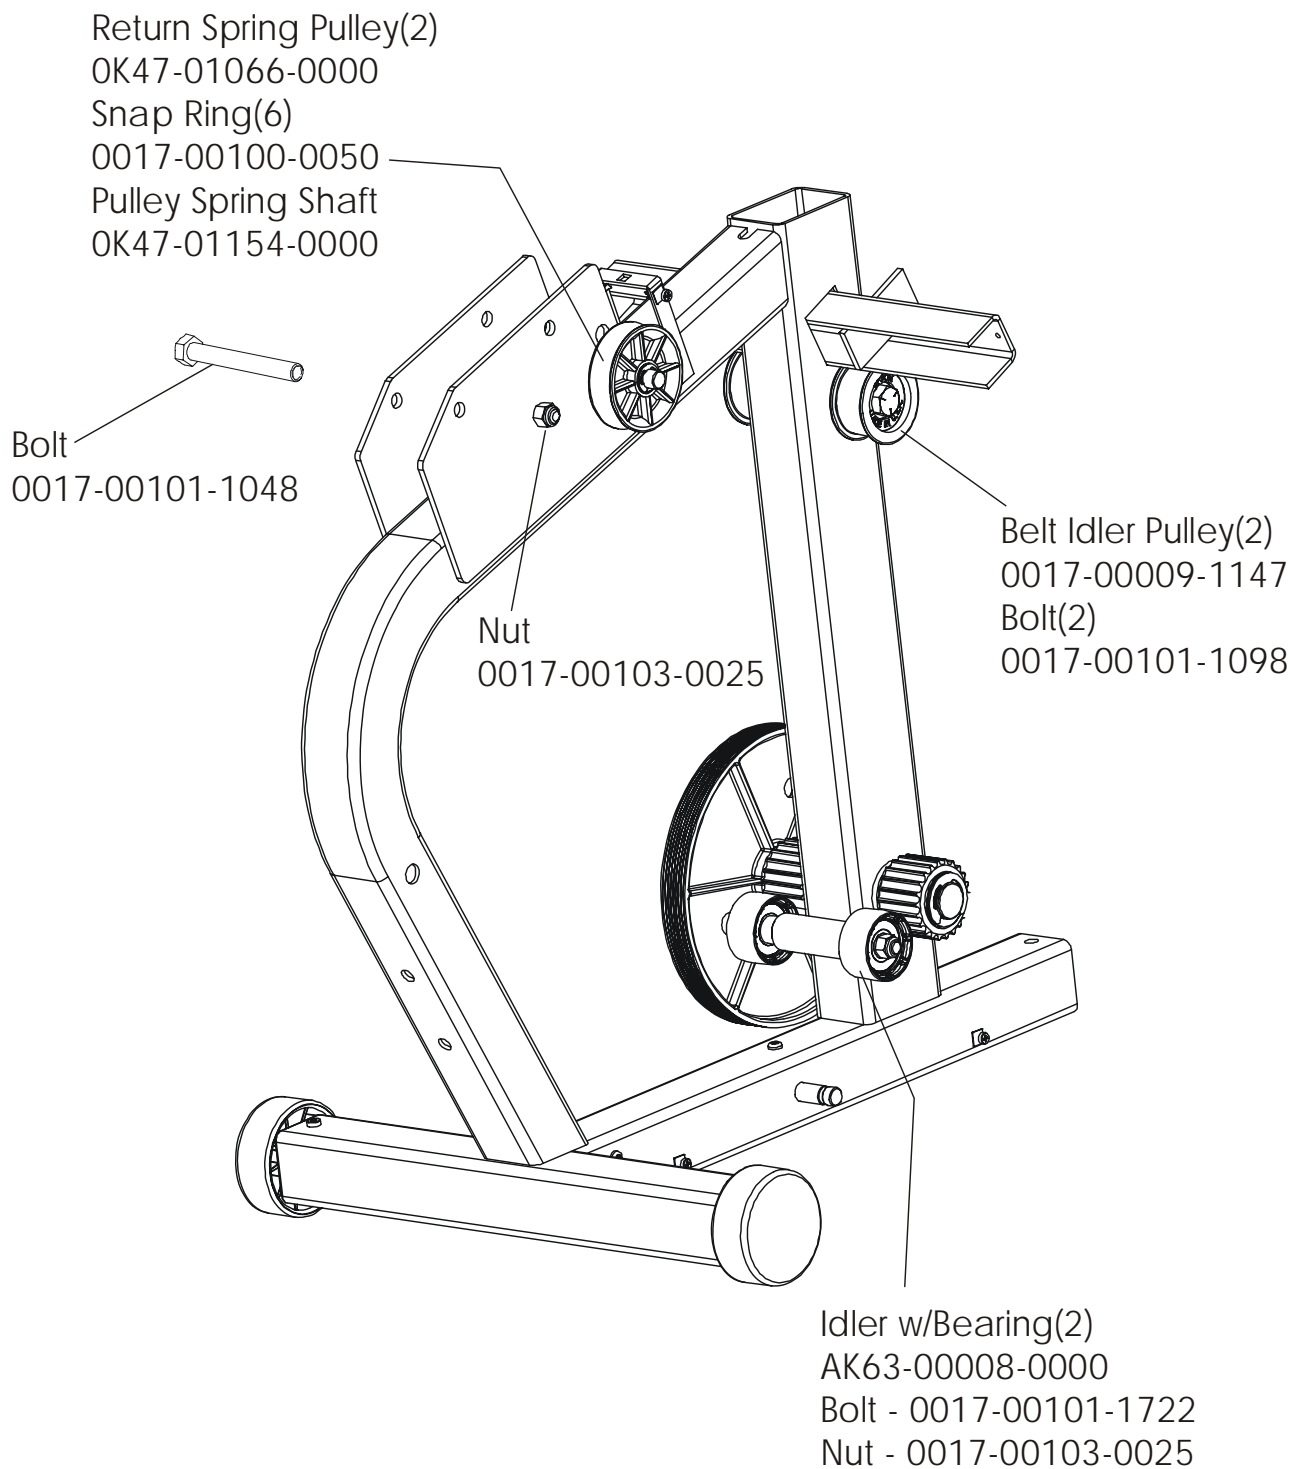

LifeFitness

ARCTIC SILVER 95Si Stairclimber

Customer Support Services
PARTS MANUAL rev 09 Sep 2008

	Page
Console Components.....	4
Frame Components	5
Shrouds and Pedal Tube.....	6
Pedal Assembly	7
Clutch/Shaft/Pulley Assembly	8
Left Clutch Assembly	9
Crossover Pulley Assembly.....	10
Alternator Assembly	11
Guide Rollers.....	12
Power Control Board and Resistors	13
Polar Receiver Assembly	14
Cables.....	15

Description	Part No.
Operation Manual	M051-00K47-A025
Hardware Bag	AK47-00106-0000
Touch-up Paint: Spray Can 0.5 oz. Bottle w/Applicator 0.33 oz. pen	0017-00008-0204 0017-00008-0205 0017-00008-0206
Service Manual	M051-00K47-A013

Language	Part No.	
	Console Assembly	Overlay/Bezel/Switch Assembly
Eng Met	AK47-00094-0001	AK47-00098-0001
Ger Met	AK47-00094-0003	AK47-00098-0003
Spn Met	AK47-00094-0004	AK47-00098-0004
Jap Met	AK47-00094-0006	AK47-00098-0006
Frn Met	AK47-00094-0007	AK47-00098-0007
Itl Met	AK47-00094-0008	AK47-00098-0008
Dut Met	AK47-00094-0009	AK47-00098-0009
Por Met	AK47-00094-0010	AK47-00098-0010

Description	Part No.
Domestic 120/60 Battery Charge w/Cord	118E-00001-0165
Universal Battery Charger w/o Line Cord	118E-00001-0166
Line Cord 220V/60Hz	0017-00003-0704
Line Cord 100V/50Hz	
Line Cord 240+	0017-00003-0918
Line Cord 220V/50Hz	0017-00003-0691
Line Cord 200V/50Hz	
Line Cord 230V/50Hz	