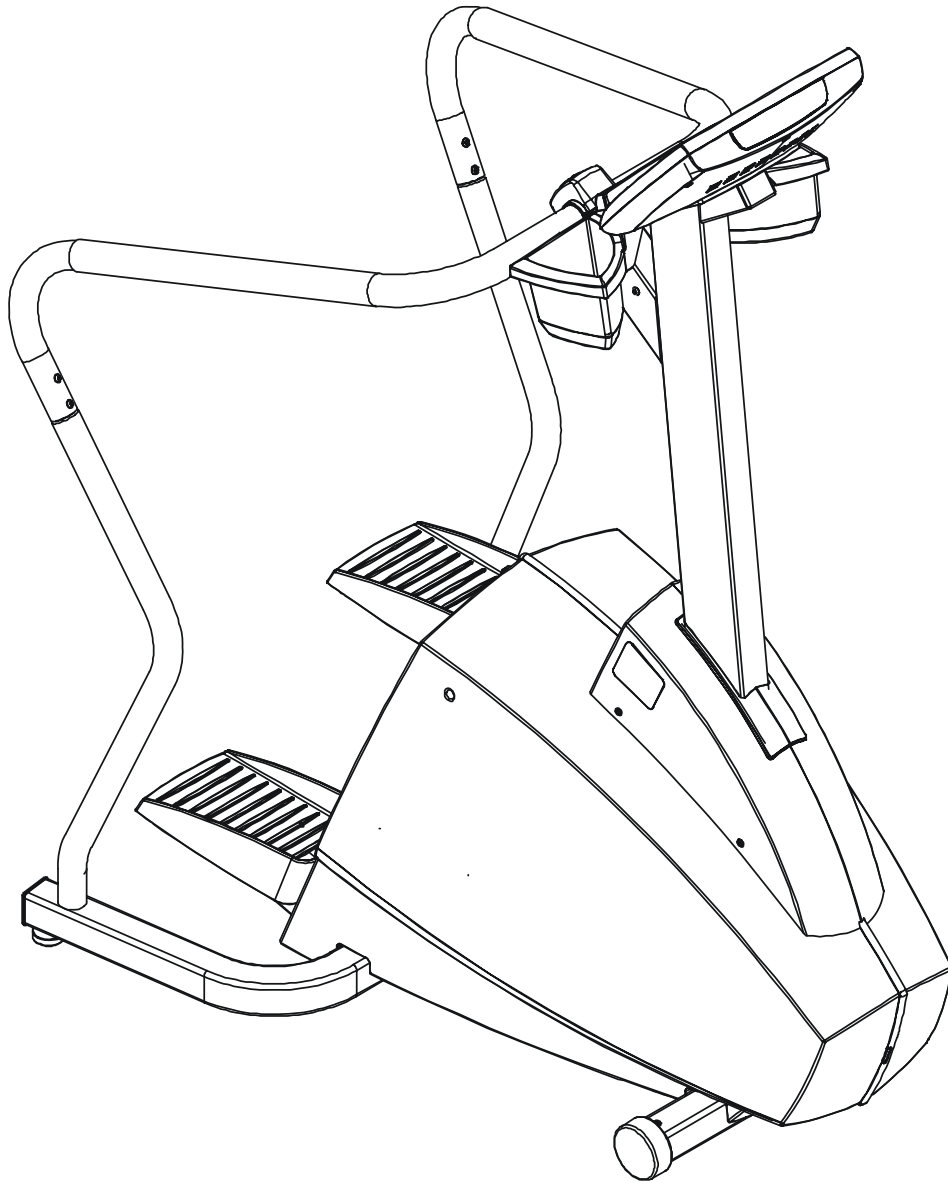

LifeFitness

ARCTIC SILVER 95Si Stairclimber

Customer Support Services
PARTS MANUAL rev 09 Sep 2008

	Page
Console Components.....	4
Frame Components	5
Shrouds and Pedal Tube.....	6
Pedal Assembly	7
Clutch/Shaft/Pulley Assembly	8
Left Clutch Assembly	9
Crossover Pulley Assembly.....	10
Alternator Assembly	11
Guide Rollers.....	12
Power Control Board and Resistors	13
Polar Receiver Assembly	14
Cables.....	15

Description	Part No.
Operation Manual	M051-00K47-A025
Hardware Bag	AK47-00106-0000
Touch-up Paint: Spray Can 0.5 oz. Bottle w/Applicator 0.33 oz. pen	0017-00008-0204 0017-00008-0205 0017-00008-0206
Service Manual	M051-00K47-A013