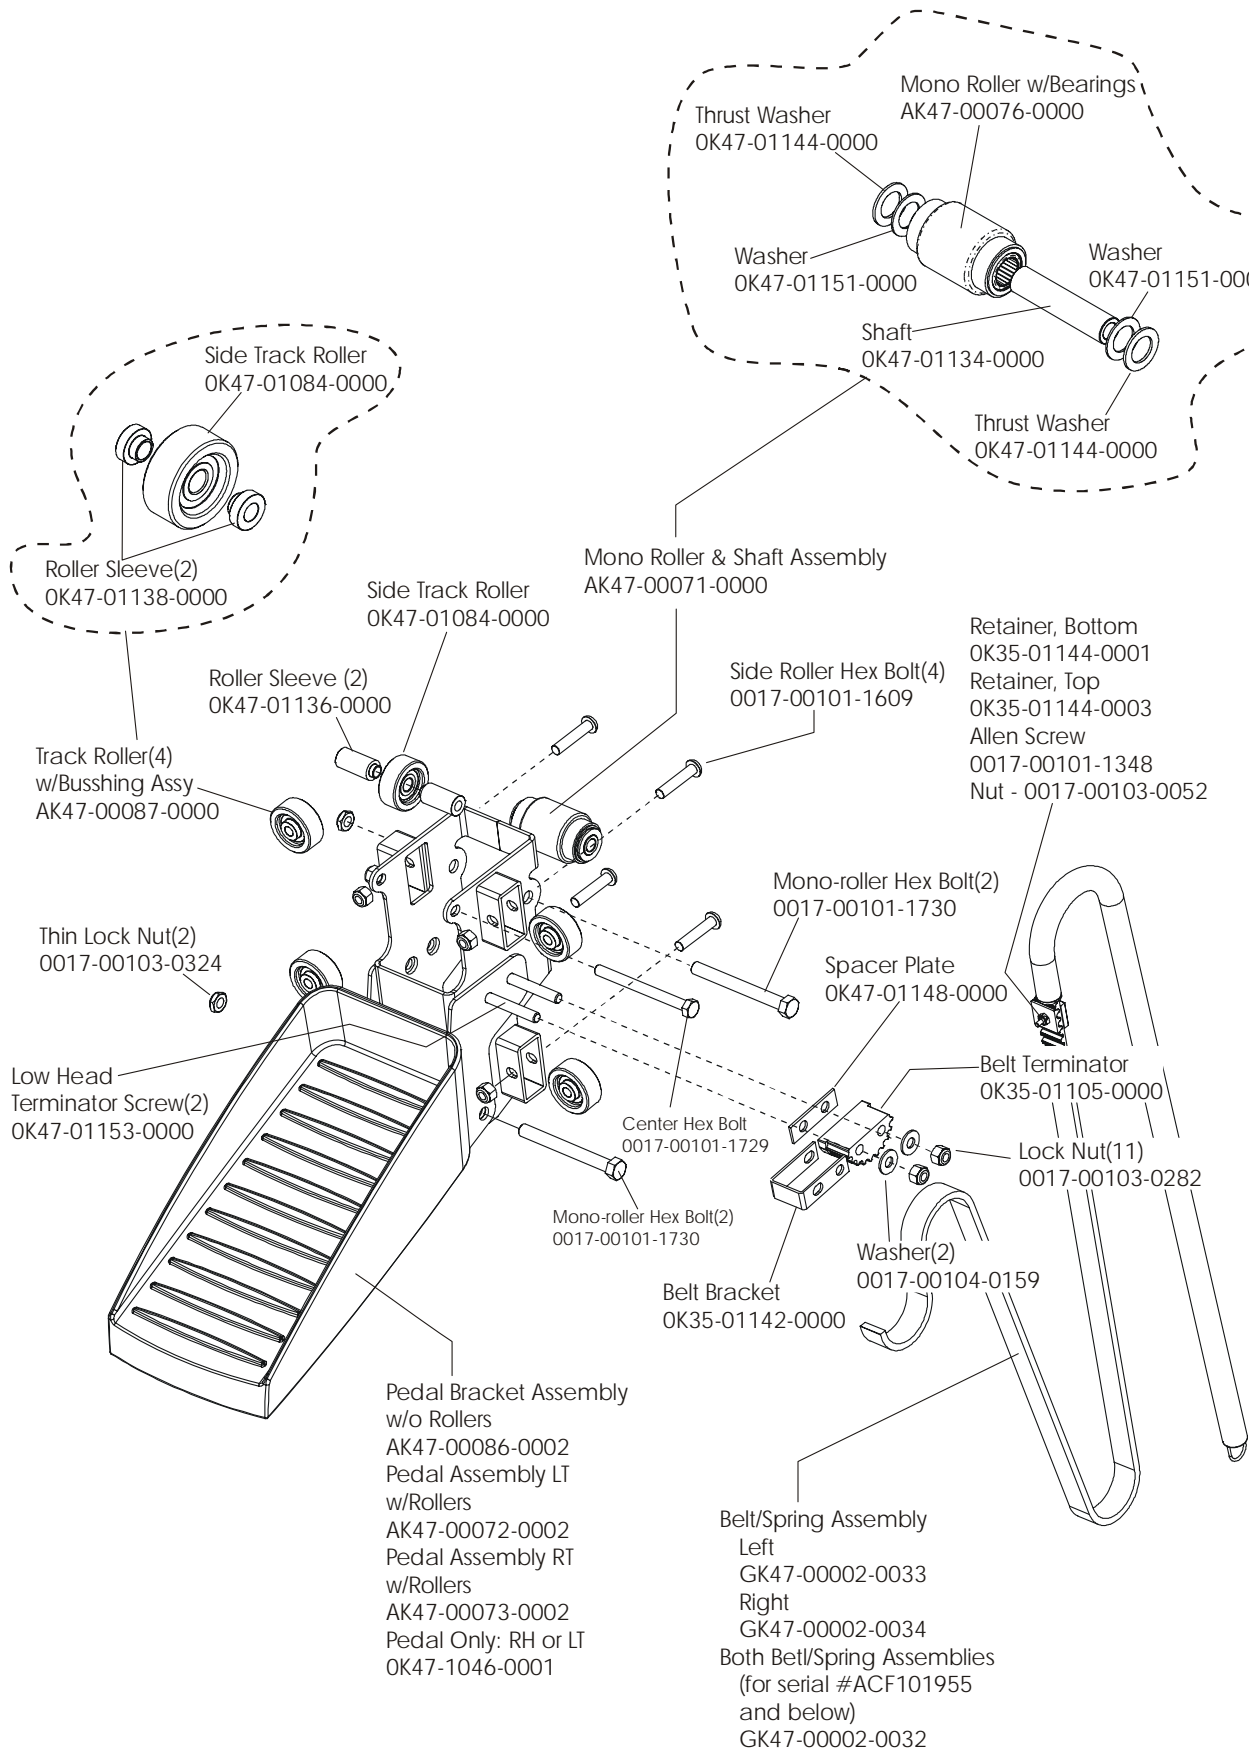

LifeFitness

ARCTIC SILVER 95Si Stairclimber

Customer Support Services
PARTS MANUAL rev 09 Sep 2008

	Page
Console Components.....	4
Frame Components	5
Shrouds and Pedal Tube.....	6
Pedal Assembly	7
Clutch/Shaft/Pulley Assembly	8
Left Clutch Assembly	9
Crossover Pulley Assembly.....	10
Alternator Assembly	11
Guide Rollers.....	12
Power Control Board and Resistors	13
Polar Receiver Assembly	14
Cables.....	15

Description	Part No.
Operation Manual	M051-00K47-A025
Hardware Bag	AK47-00106-0000
Touch-up Paint: Spray Can 0.5 oz. Bottle w/Applicator 0.33 oz. pen	0017-00008-0204 0017-00008-0205 0017-00008-0206
Service Manual	M051-00K47-A013

Language	Part No.	
	Console Assembly	Overlay/Bezel/Switch Assembly
Eng Met	AK47-00094-0001	AK47-00098-0001
Ger Met	AK47-00094-0003	AK47-00098-0003
Spn Met	AK47-00094-0004	AK47-00098-0004
Jap Met	AK47-00094-0006	AK47-00098-0006
Frn Met	AK47-00094-0007	AK47-00098-0007
Itl Met	AK47-00094-0008	AK47-00098-0008
Dut Met	AK47-00094-0009	AK47-00098-0009
Por Met	AK47-00094-0010	AK47-00098-0010

Description	Part No.
Domestic 120/60 Battery Charge w/Cord	118E-00001-0165
Universal Battery Charger w/o Line Cord	118E-00001-0166
Line Cord 220V/60Hz	0017-00003-0704
Line Cord 100V/50Hz	
Line Cord 240+	0017-00003-0918
Line Cord 220V/50Hz	0017-00003-0691
Line Cord 200V/50Hz	
Line Cord 230V/50Hz	