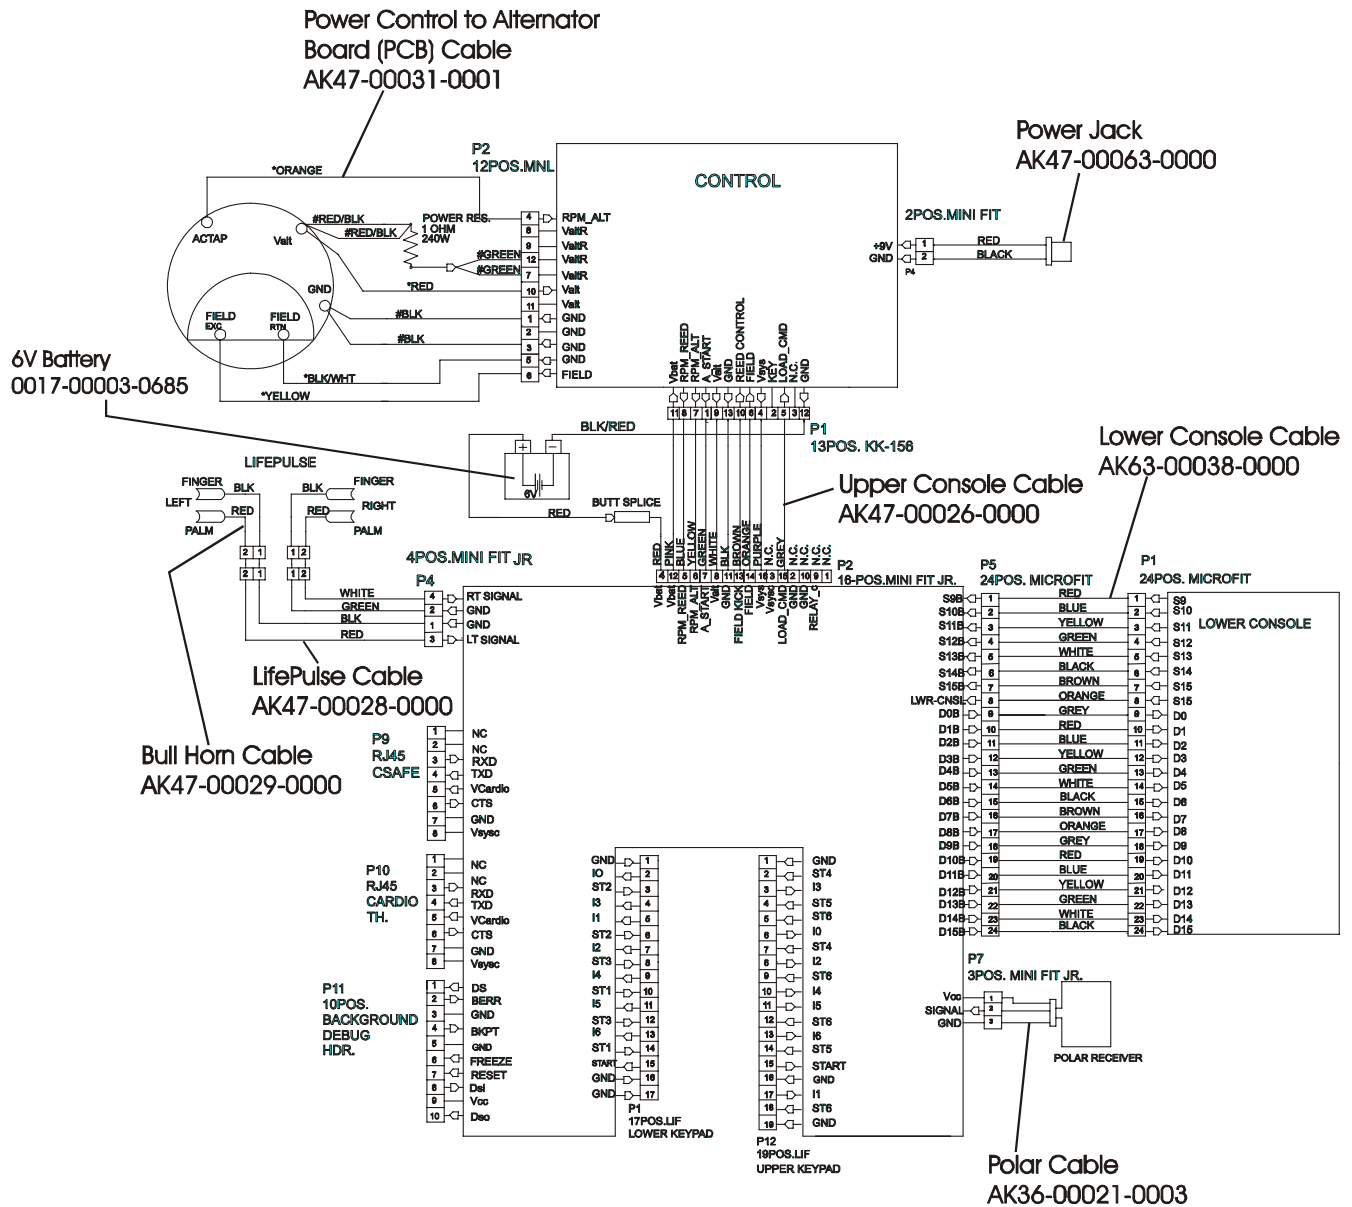

LifeFitness

ARCTIC SILVER 95Si Stairclimber

Customer Support Services
PARTS MANUAL rev 09 Sep 2008

	Page
Console Components.....	4
Frame Components	5
Shrouds and Pedal Tube.....	6
Pedal Assembly	7
Clutch/Shaft/Pulley Assembly	8
Left Clutch Assembly	9
Crossover Pulley Assembly.....	10
Alternator Assembly	11
Guide Rollers.....	12
Power Control Board and Resistors	13
Polar Receiver Assembly	14
Cables.....	15

Description	Part No.
Operation Manual	M051-00K47-A025
Hardware Bag	AK47-00106-0000
Touch-up Paint: Spray Can 0.5 oz. Bottle w/Applicator 0.33 oz. pen	0017-00008-0204 0017-00008-0205 0017-00008-0206
Service Manual	M051-00K47-A013

Language	Part No.	
	Console Assembly	Overlay/Bezel/Switch Assembly
Eng Met	AK47-00094-0001	AK47-00098-0001
Ger Met	AK47-00094-0003	AK47-00098-0003
Spn Met	AK47-00094-0004	AK47-00098-0004
Jap Met	AK47-00094-0006	AK47-00098-0006
Frn Met	AK47-00094-0007	AK47-00098-0007
Itl Met	AK47-00094-0008	AK47-00098-0008
Dut Met	AK47-00094-0009	AK47-00098-0009
Por Met	AK47-00094-0010	AK47-00098-0010

Description	Part No.
Domestic 120/60 Battery Charge w/Cord	118E-00001-0165
Universal Battery Charger w/o Line Cord	118E-00001-0166
Line Cord 220V/60Hz	0017-00003-0704
Line Cord 100V/50Hz	
Line Cord 240+	0017-00003-0918
Line Cord 220V/50Hz	0017-00003-0691
Line Cord 200V/50Hz	
Line Cord 230V/50Hz	