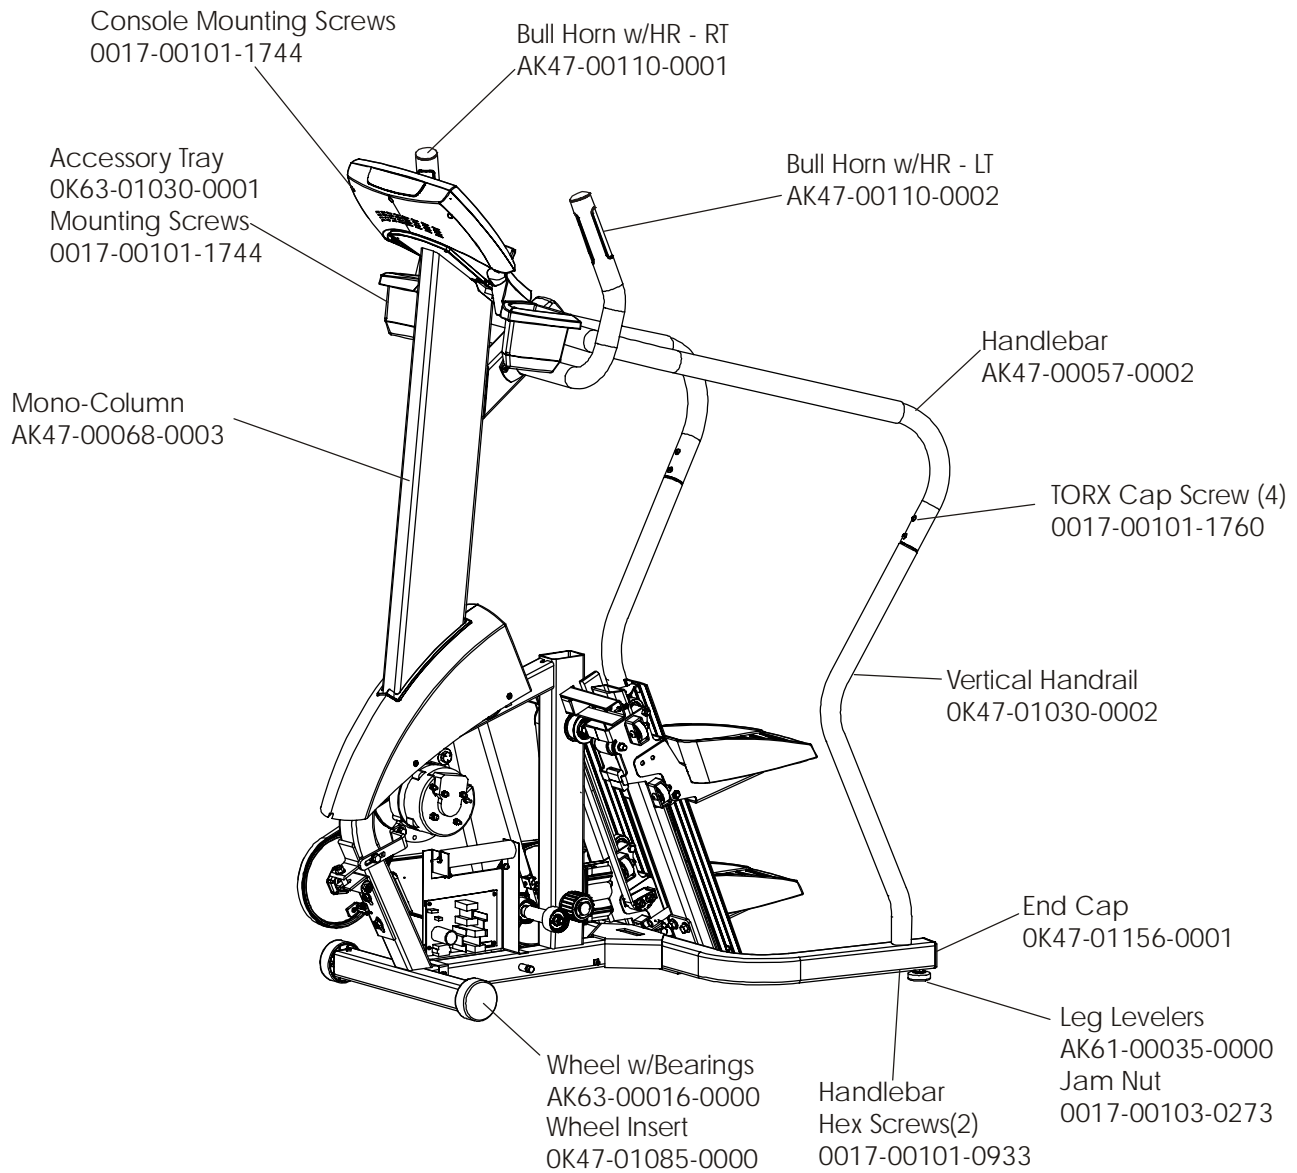

LifeFitness

ARCTIC SILVER 95Si Stairclimber

Customer Support Services
PARTS MANUAL rev 09 Sep 2008

	Page
Console Components.....	4
Frame Components	5
Shrouds and Pedal Tube.....	6
Pedal Assembly	7
Clutch/Shaft/Pulley Assembly	8
Left Clutch Assembly	9
Crossover Pulley Assembly.....	10
Alternator Assembly	11
Guide Rollers.....	12
Power Control Board and Resistors	13
Polar Receiver Assembly	14
Cables.....	15

Description	Part No.
Operation Manual	M051-00K47-A025
Hardware Bag	AK47-00106-0000
Touch-up Paint: Spray Can 0.5 oz. Bottle w/Applicator 0.33 oz. pen	0017-00008-0204 0017-00008-0205 0017-00008-0206
Service Manual	M051-00K47-A013

Language	Part No.	
	Console Assembly	Overlay/Bezel/Switch Assembly
Eng Met	AK47-00094-0001	AK47-00098-0001
Ger Met	AK47-00094-0003	AK47-00098-0003
Spn Met	AK47-00094-0004	AK47-00098-0004
Jap Met	AK47-00094-0006	AK47-00098-0006
Frn Met	AK47-00094-0007	AK47-00098-0007
Itl Met	AK47-00094-0008	AK47-00098-0008
Dut Met	AK47-00094-0009	AK47-00098-0009
Por Met	AK47-00094-0010	AK47-00098-0010

Description	Part No.
Domestic 120/60 Battery Charge w/Cord	118E-00001-0165
Universal Battery Charger w/o Line Cord	118E-00001-0166
Line Cord 220V/60Hz	0017-00003-0704
Line Cord 100V/50Hz	
Line Cord 240+	0017-00003-0918
Line Cord 220V/50Hz	0017-00003-0691
Line Cord 200V/50Hz	
Line Cord 230V/50Hz	