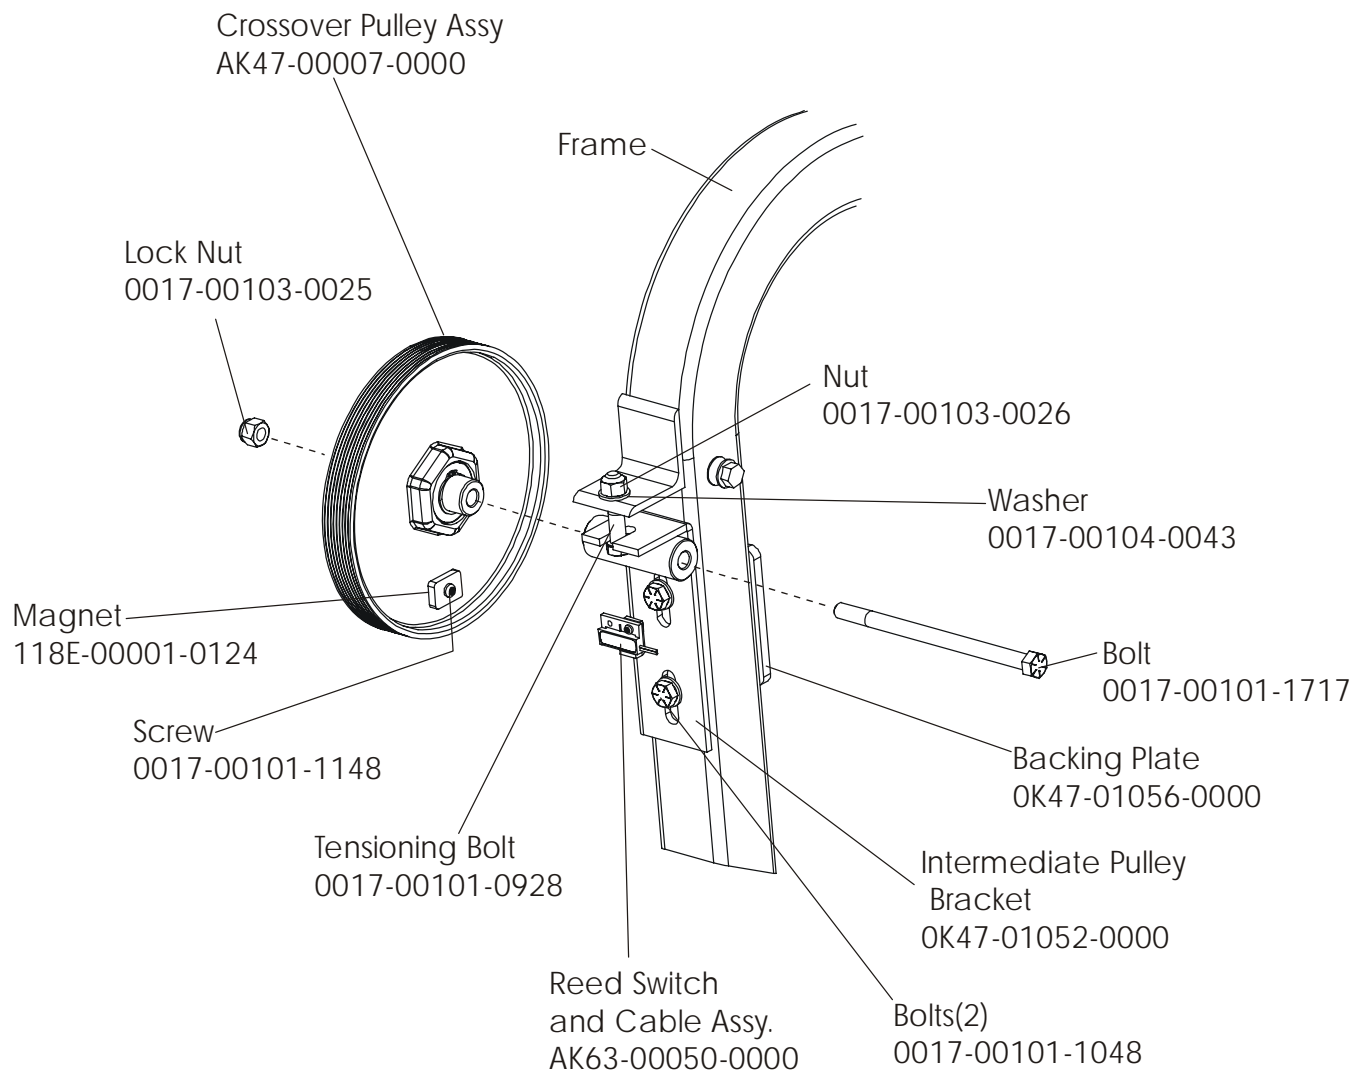

Description	Part No.
Domestic 120/60 Battery Charge w/Cord	118E-00001-0165
Universal Battery Charger w/o Line Cord	118E-00001-0166
Line Cord 220V/60Hz	0017-00003-0704
Line Cord 100V/50Hz	
Line Cord 240+	0017-00003-0918
Line Cord 220V/50Hz	0017-00003-0691
Line Cord 200V/50Hz	
Line Cord 230V/50Hz	