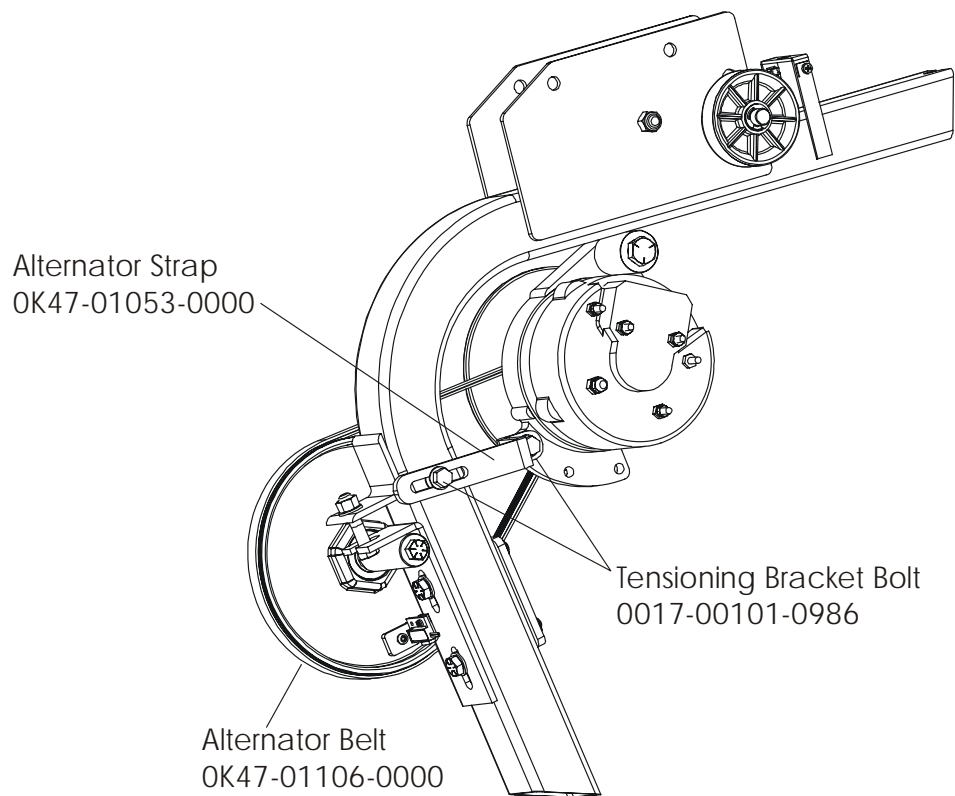

Description	Part No.
Domestic 120/60 Battery Charge w/Cord	118E-00001-0165
Universal Battery Charger w/o Line Cord	118E-00001-0166
Line Cord 220V/60Hz	0017-00003-0704
Line Cord 100V/50Hz	
Line Cord 240+	0017-00003-0918
Line Cord 220V/50Hz	0017-00003-0691
Line Cord 200V/50Hz	
Line Cord 230V/50Hz	