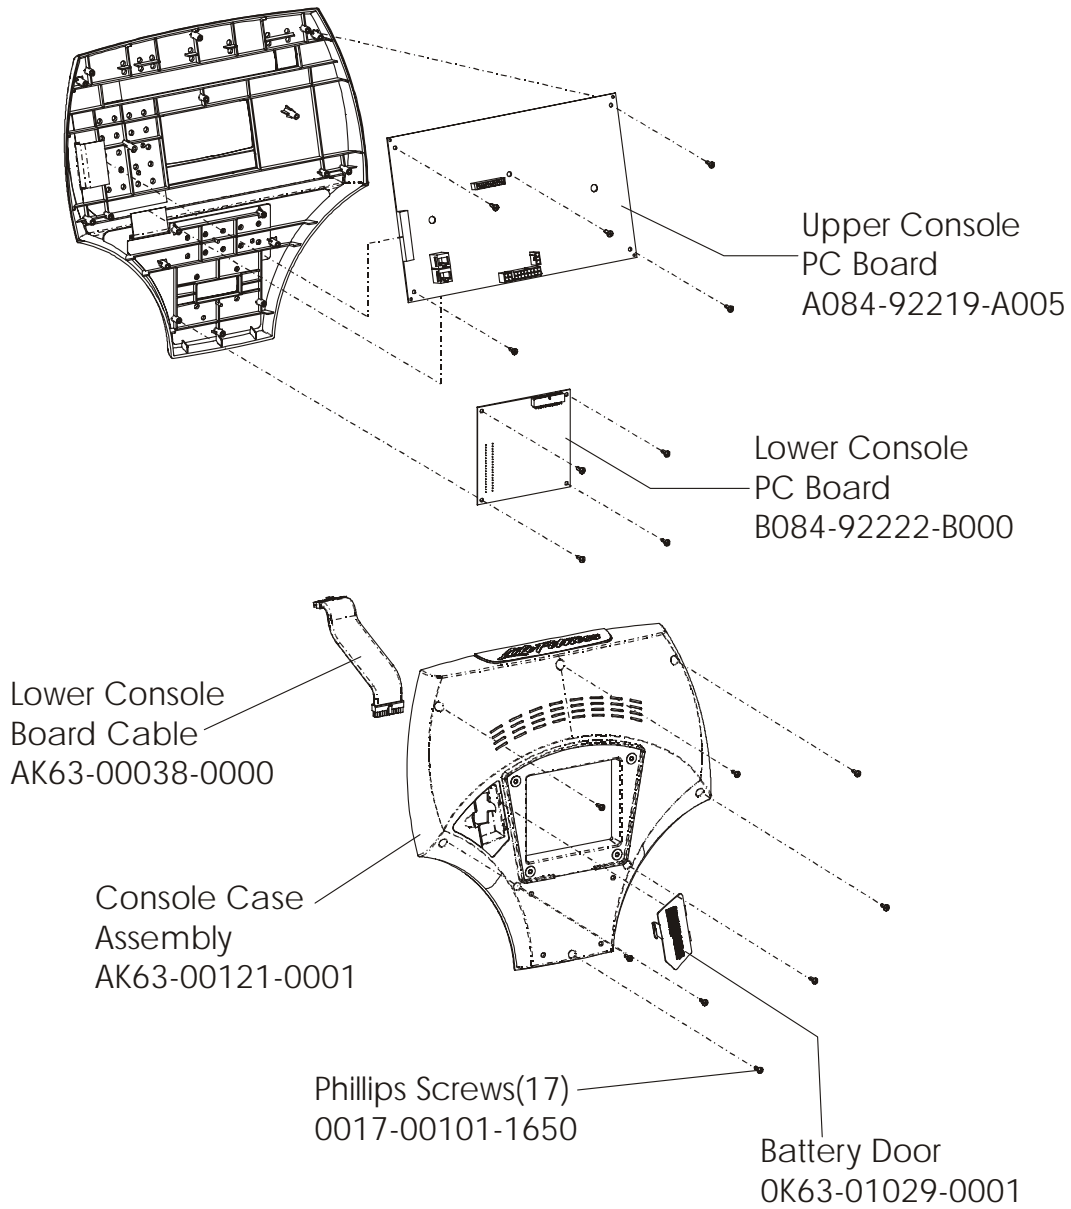

LifeFitness

ARCTIC SILVER 95Si Stairclimber

Customer Support Services
PARTS MANUAL rev 09 Sep 2008

	Page
Console Components.....	4
Frame Components	5
Shrouds and Pedal Tube.....	6
Pedal Assembly	7
Clutch/Shaft/Pulley Assembly	8
Left Clutch Assembly	9
Crossover Pulley Assembly.....	10
Alternator Assembly	11
Guide Rollers.....	12
Power Control Board and Resistors	13
Polar Receiver Assembly	14
Cables.....	15

Description	Part No.
Operation Manual	M051-00K47-A025
Hardware Bag	AK47-00106-0000
Touch-up Paint: Spray Can 0.5 oz. Bottle w/Applicator 0.33 oz. pen	0017-00008-0204 0017-00008-0205 0017-00008-0206
Service Manual	M051-00K47-A013