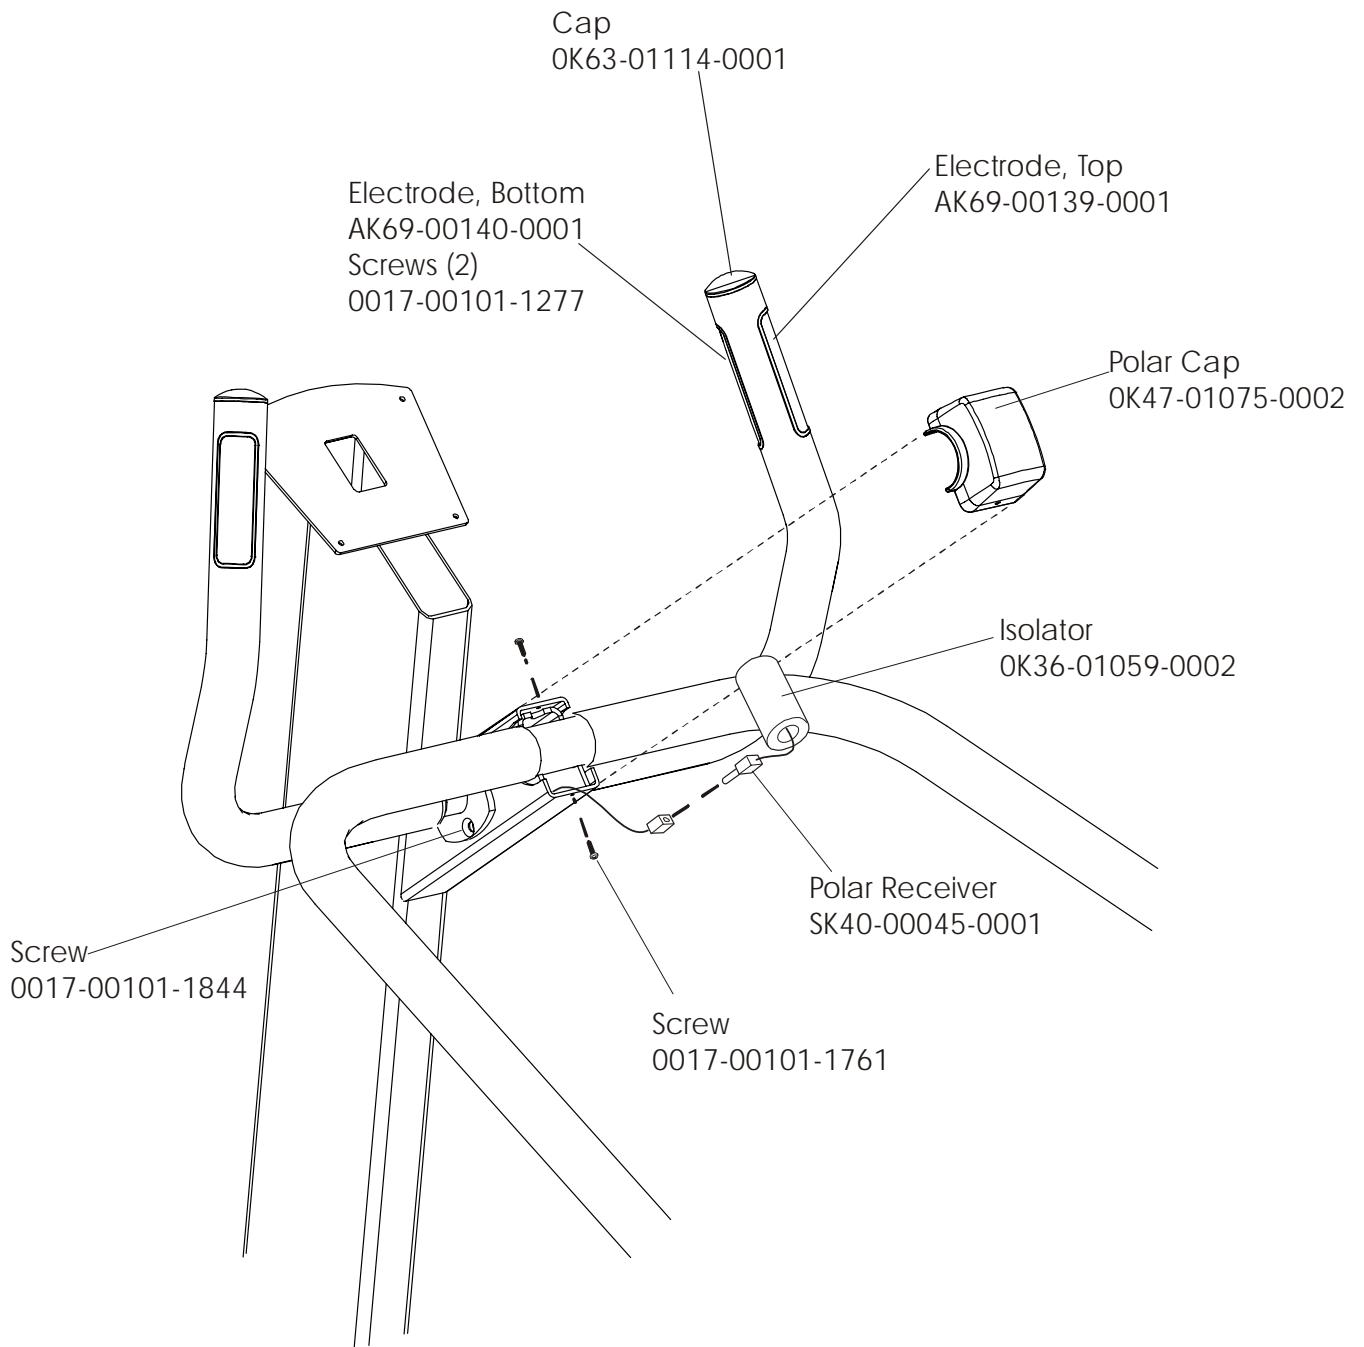

LifeFitness

ARCTIC SILVER 95Si Stairclimber

Customer Support Services
PARTS MANUAL rev 09 Sep 2008

	Page
Console Components.....	4
Frame Components	5
Shrouds and Pedal Tube.....	6
Pedal Assembly	7
Clutch/Shaft/Pulley Assembly	8
Left Clutch Assembly	9
Crossover Pulley Assembly.....	10
Alternator Assembly	11
Guide Rollers.....	12
Power Control Board and Resistors	13
Polar Receiver Assembly	14
Cables.....	15

Description	Part No.
Operation Manual	M051-00K47-A025
Hardware Bag	AK47-00106-0000
Touch-up Paint: Spray Can 0.5 oz. Bottle w/Applicator 0.33 oz. pen	0017-00008-0204 0017-00008-0205 0017-00008-0206
Service Manual	M051-00K47-A013

Language	Part No.	
	Console Assembly	Overlay/Bezel/Switch Assembly
Eng Met	AK47-00094-0001	AK47-00098-0001
Ger Met	AK47-00094-0003	AK47-00098-0003
Spn Met	AK47-00094-0004	AK47-00098-0004
Jap Met	AK47-00094-0006	AK47-00098-0006
Frn Met	AK47-00094-0007	AK47-00098-0007
Itl Met	AK47-00094-0008	AK47-00098-0008
Dut Met	AK47-00094-0009	AK47-00098-0009
Por Met	AK47-00094-0010	AK47-00098-0010

Description	Part No.
Domestic 120/60 Battery Charge w/Cord	118E-00001-0165
Universal Battery Charger w/o Line Cord	118E-00001-0166
Line Cord 220V/60Hz	0017-00003-0704
Line Cord 100V/50Hz	
Line Cord 240+	0017-00003-0918
Line Cord 220V/50Hz	0017-00003-0691
Line Cord 200V/50Hz	
Line Cord 230V/50Hz	