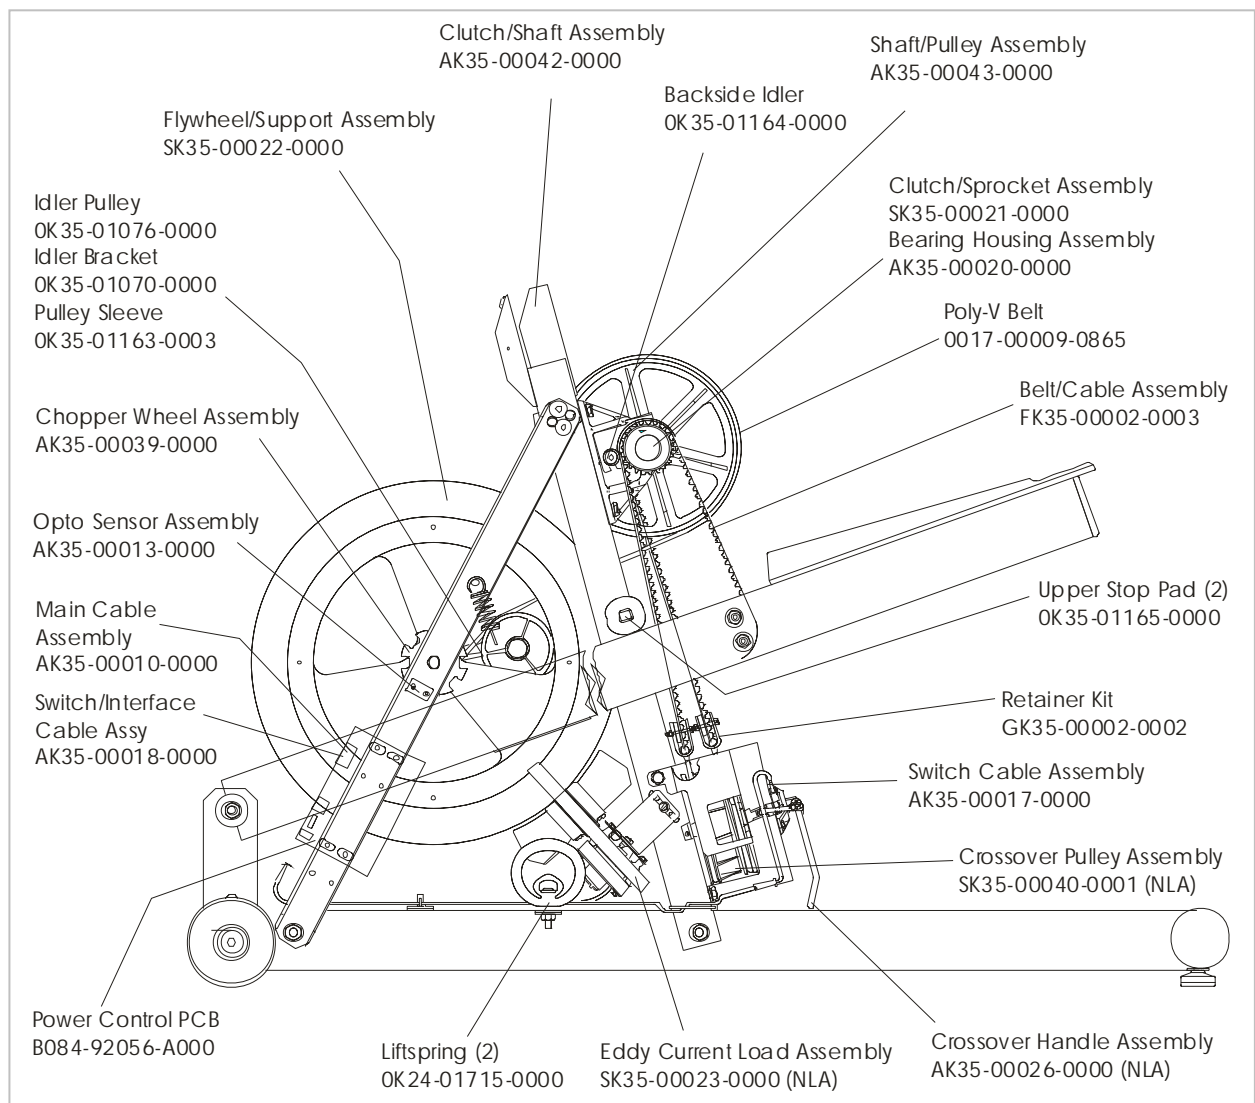

# LS-5500 STAIRCLIMBERS

GK35-00003-0100  
SN: 246000-251195

LS-5500  
STAIRCLIMBERS

GK35-00003-0100  
SN: 246000-251195

# LS-5500 STAIRCLIMBERS

GK35-00003-0100  
SN: 246000-251195