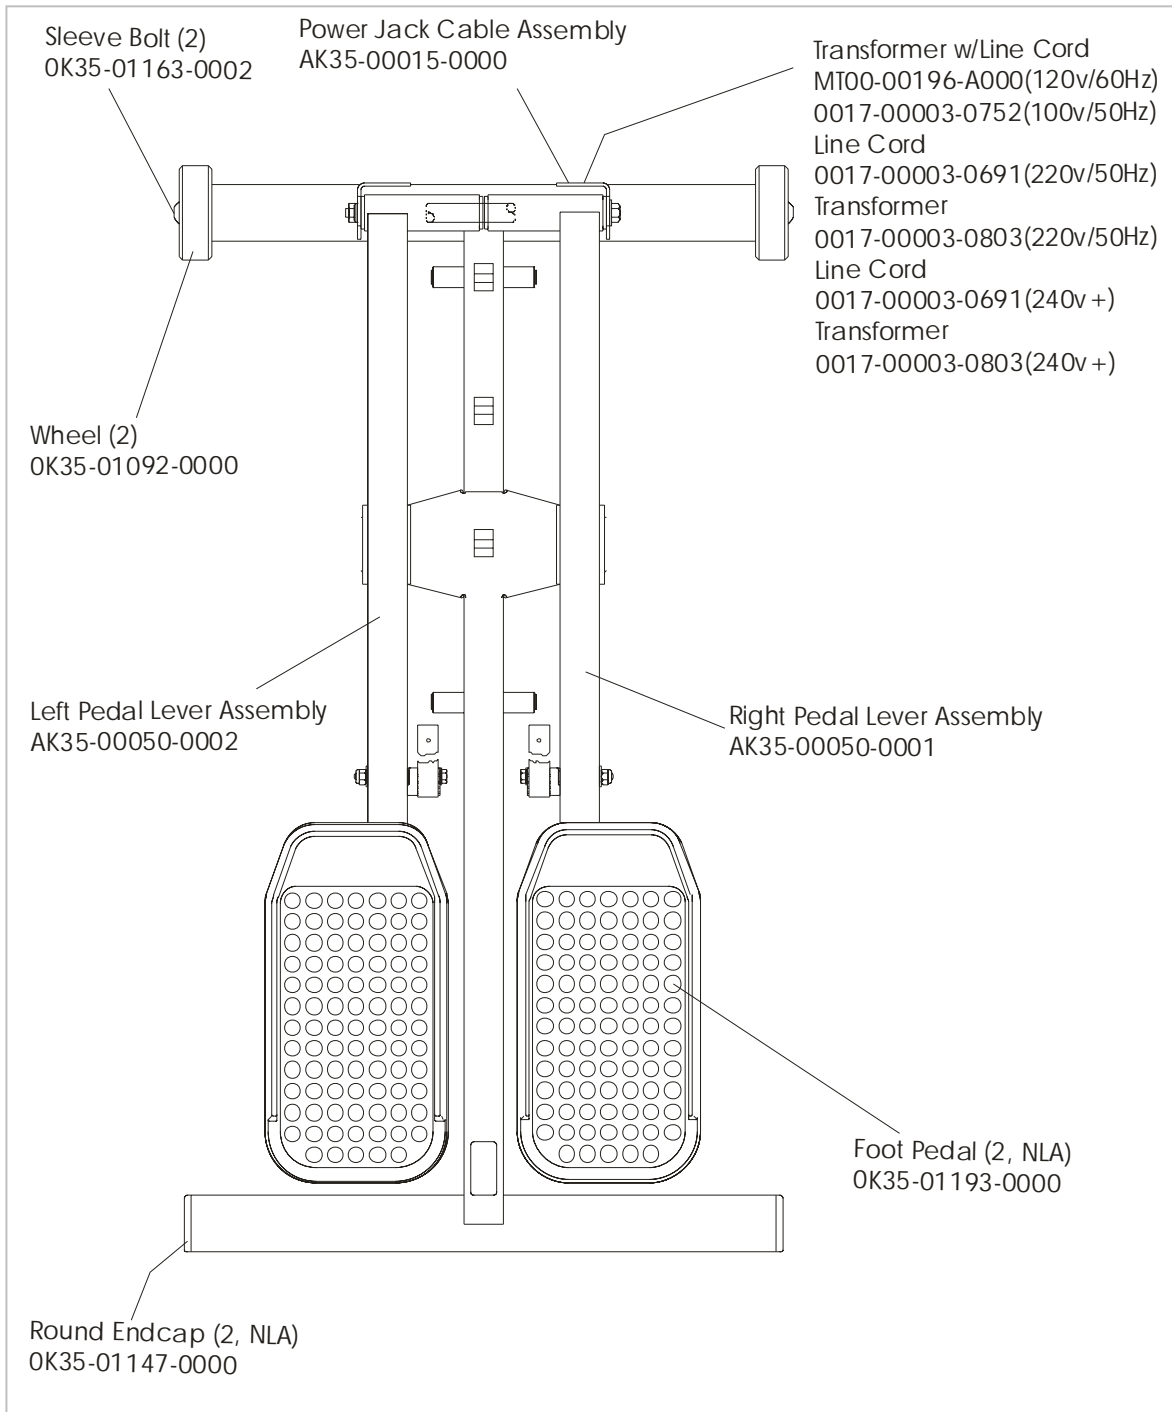

# LS-5500 STAIRCLIMBERS

GK35-00003-0100  
SN: 246000-251195

LS-5500  
STAIRCLIMBERS

GK35-00003-0100  
SN: 246000-251195

# LS-5500 STAIRCLIMBERS

GK35-00003-0100  
SN: 246000-251195