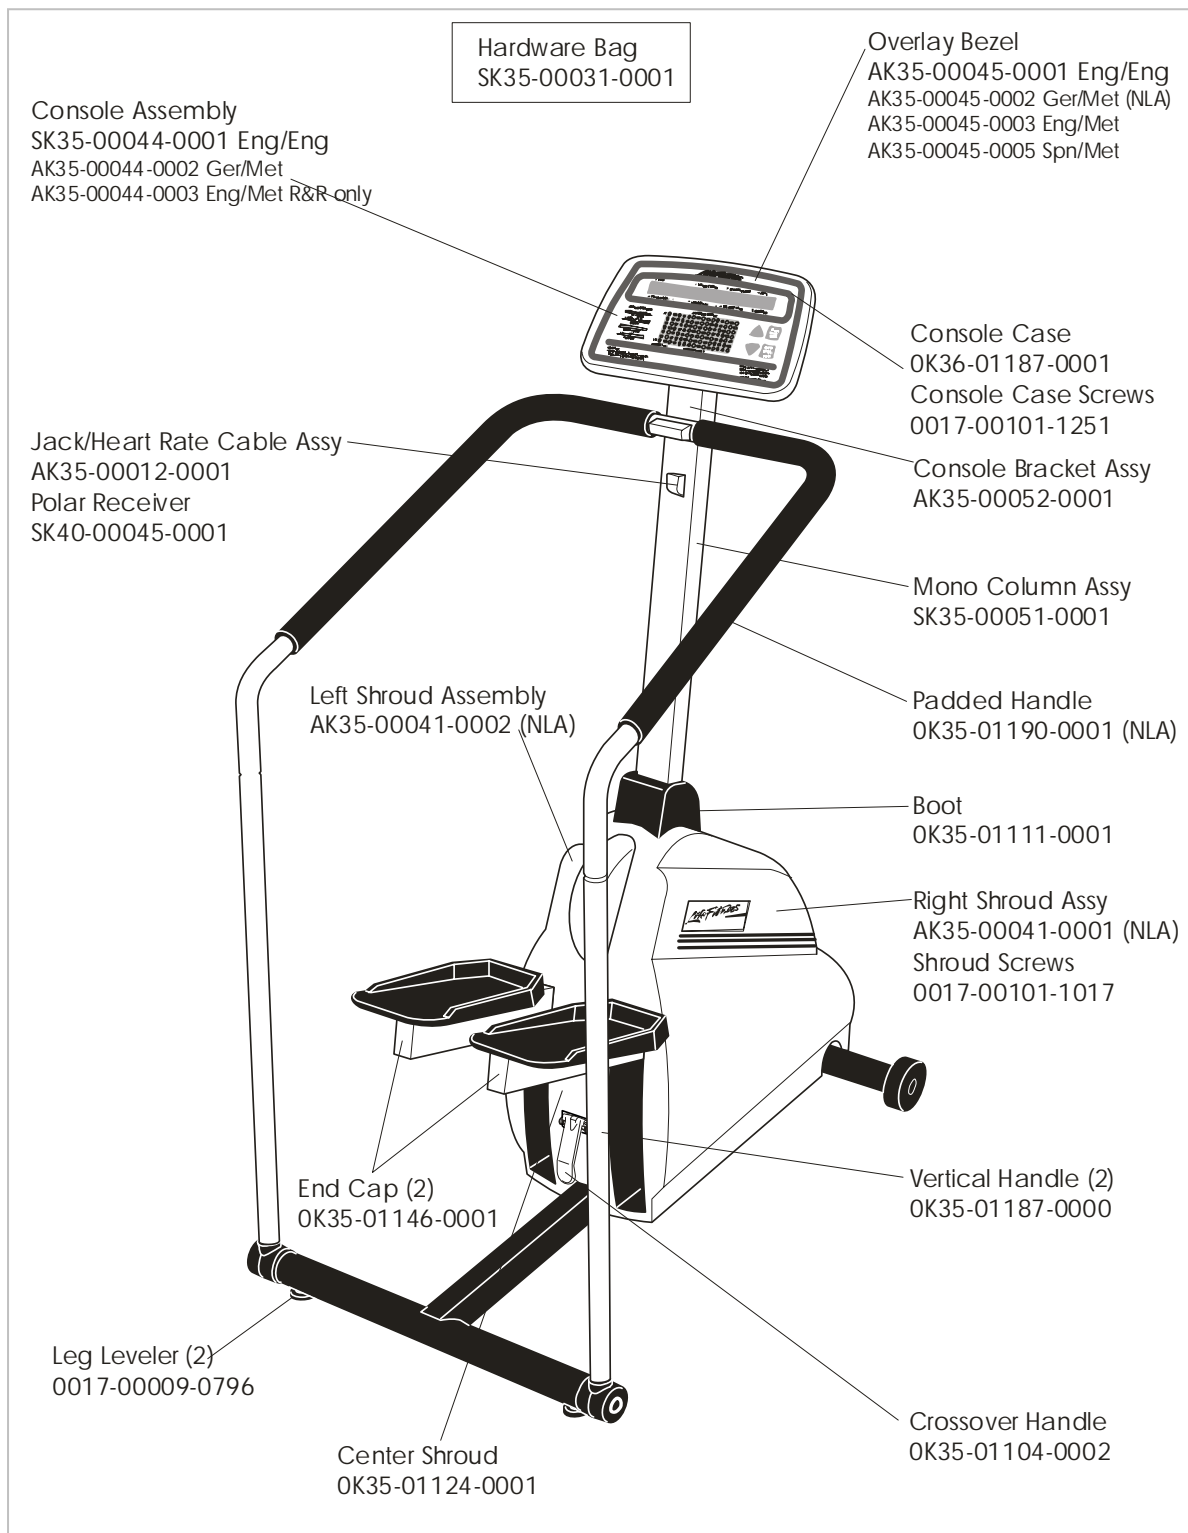

# LS-5500 STAIRCLIMBERS

GK35-00003-0100  
SN: 246000-251195

LS-5500  
STAIRCLIMBERS

GK35-00003-0100  
SN: 246000-251195

# LS-5500 STAIRCLIMBERS

GK35-00003-0100  
SN: 246000-251195