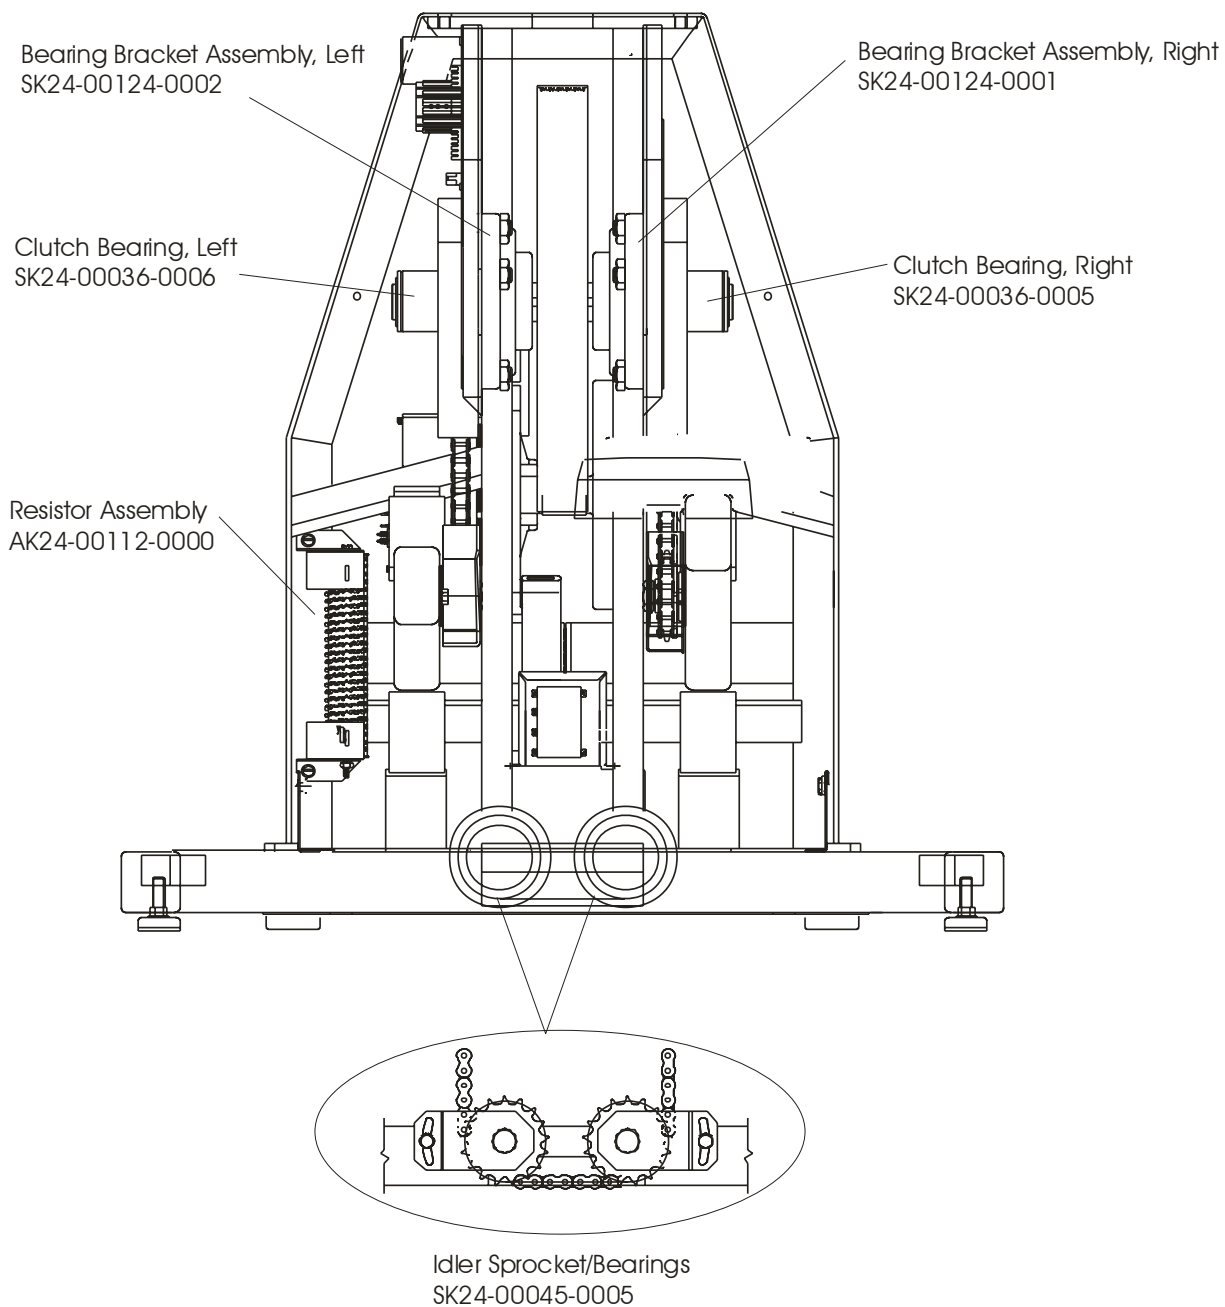

LS-7500 STAIRCLIMBERS

GK24-00007-XXXX
SN: 200970 - 203875

LS-7500 STAIRCLIMBERS

GK24-00007-XXXX
SN: 200970 - 203875

LS-7500 STAIRCLIMBERS

GK24-00007-XXXX
SN: 200970 - 203875

Free Manuals Download Website

<http://myh66.com>