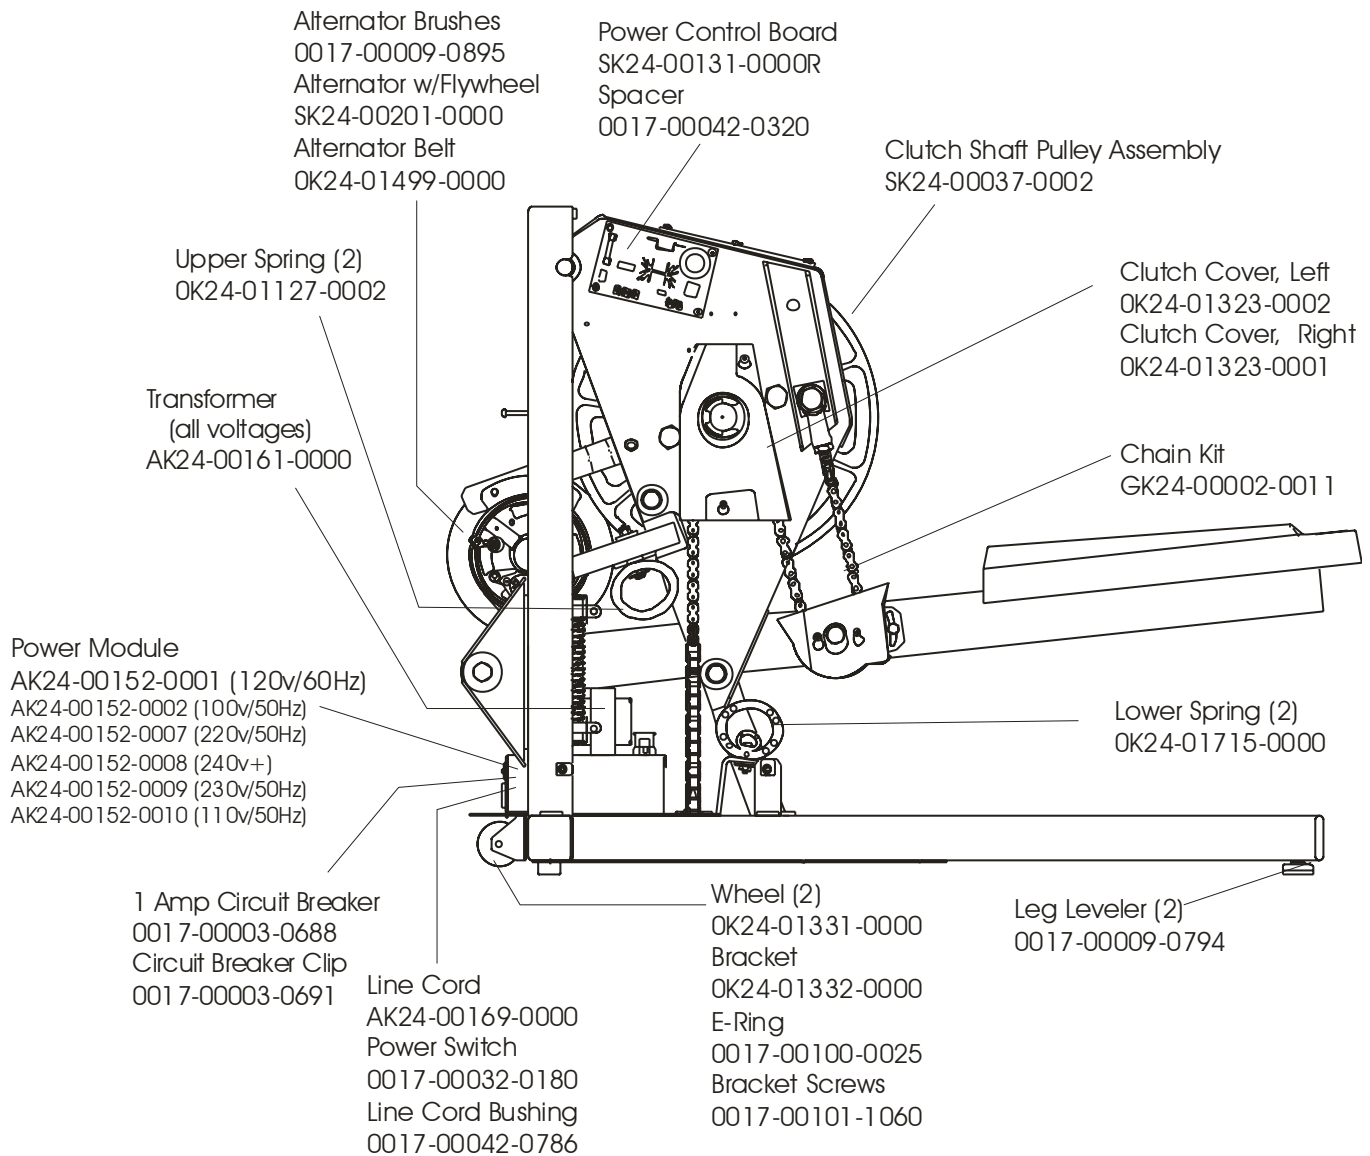

LS-7500 STAIRCLIMBERS

GK24-00007-XXXX
SN: 200970 - 203875

LS-7500 STAIRCLIMBERS

GK24-00007-XXXX
SN: 200970 - 203875

LS-7500 STAIRCLIMBERS

GK24-00007-XXXX
SN: 200970 - 203875

Free Manuals Download Website

<http://myh66.com>