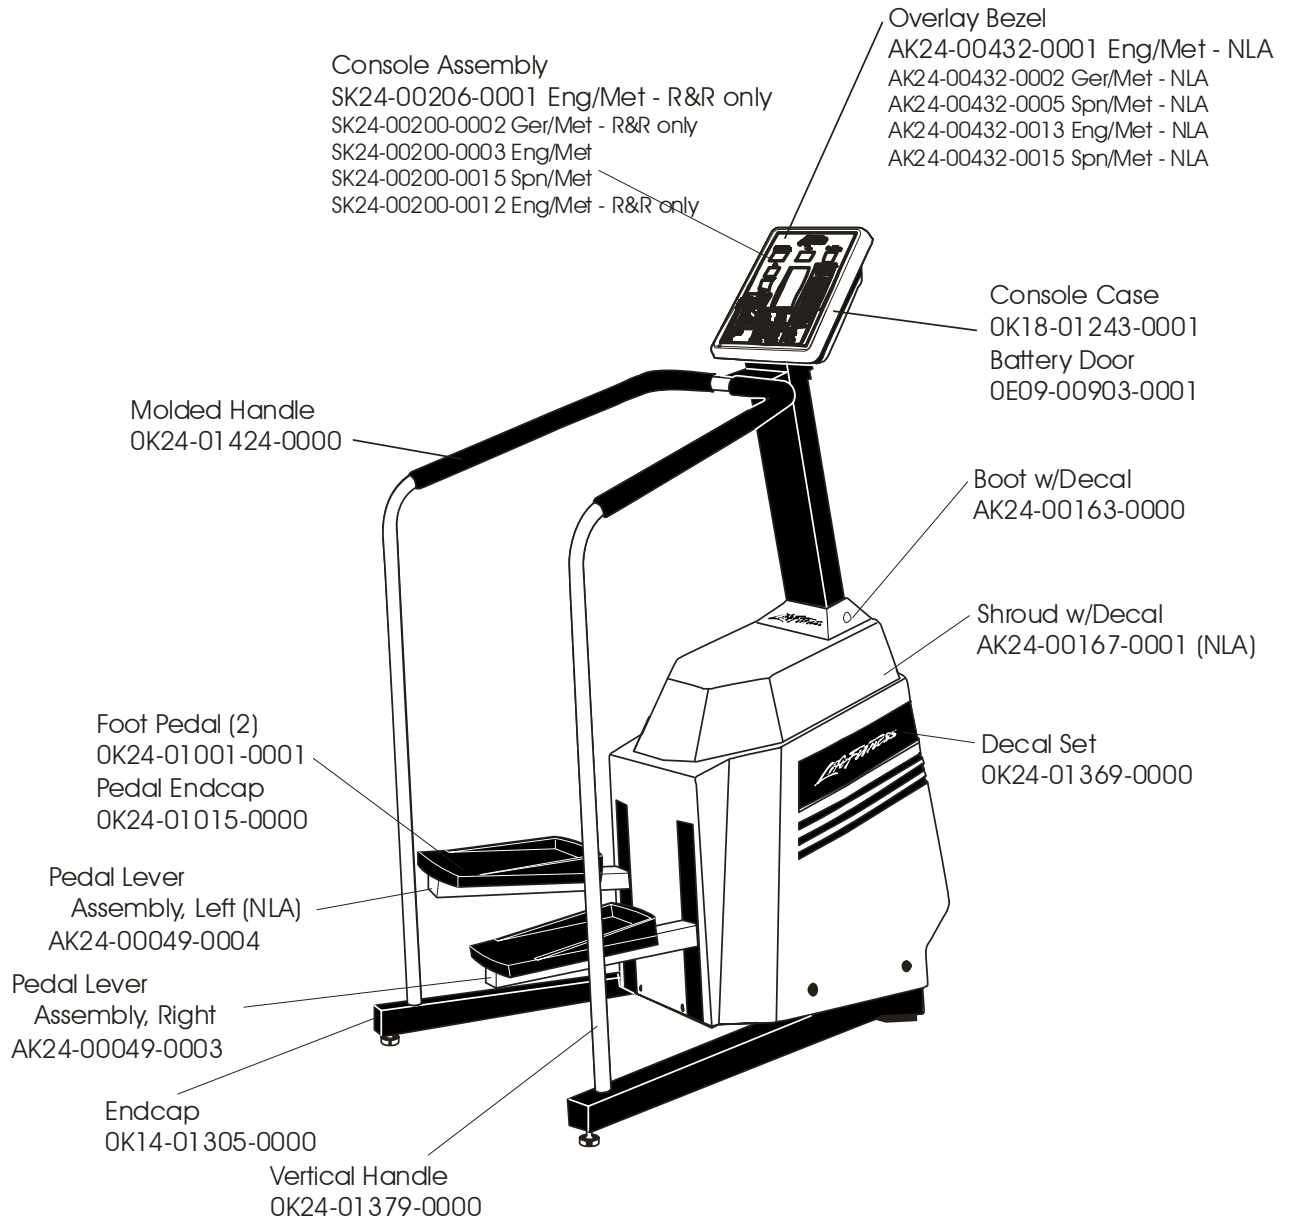

LS-7500 STAIRCLIMBERS

GK24-00007-XXXX
SN: 200970 - 203875

LS-7500 STAIRCLIMBERS

GK24-00007-XXXX
SN: 200970 - 203875

LS-7500 STAIRCLIMBERS

GK24-00007-XXXX
SN: 200970 - 203875

Free Manuals Download Website

<http://myh66.com>