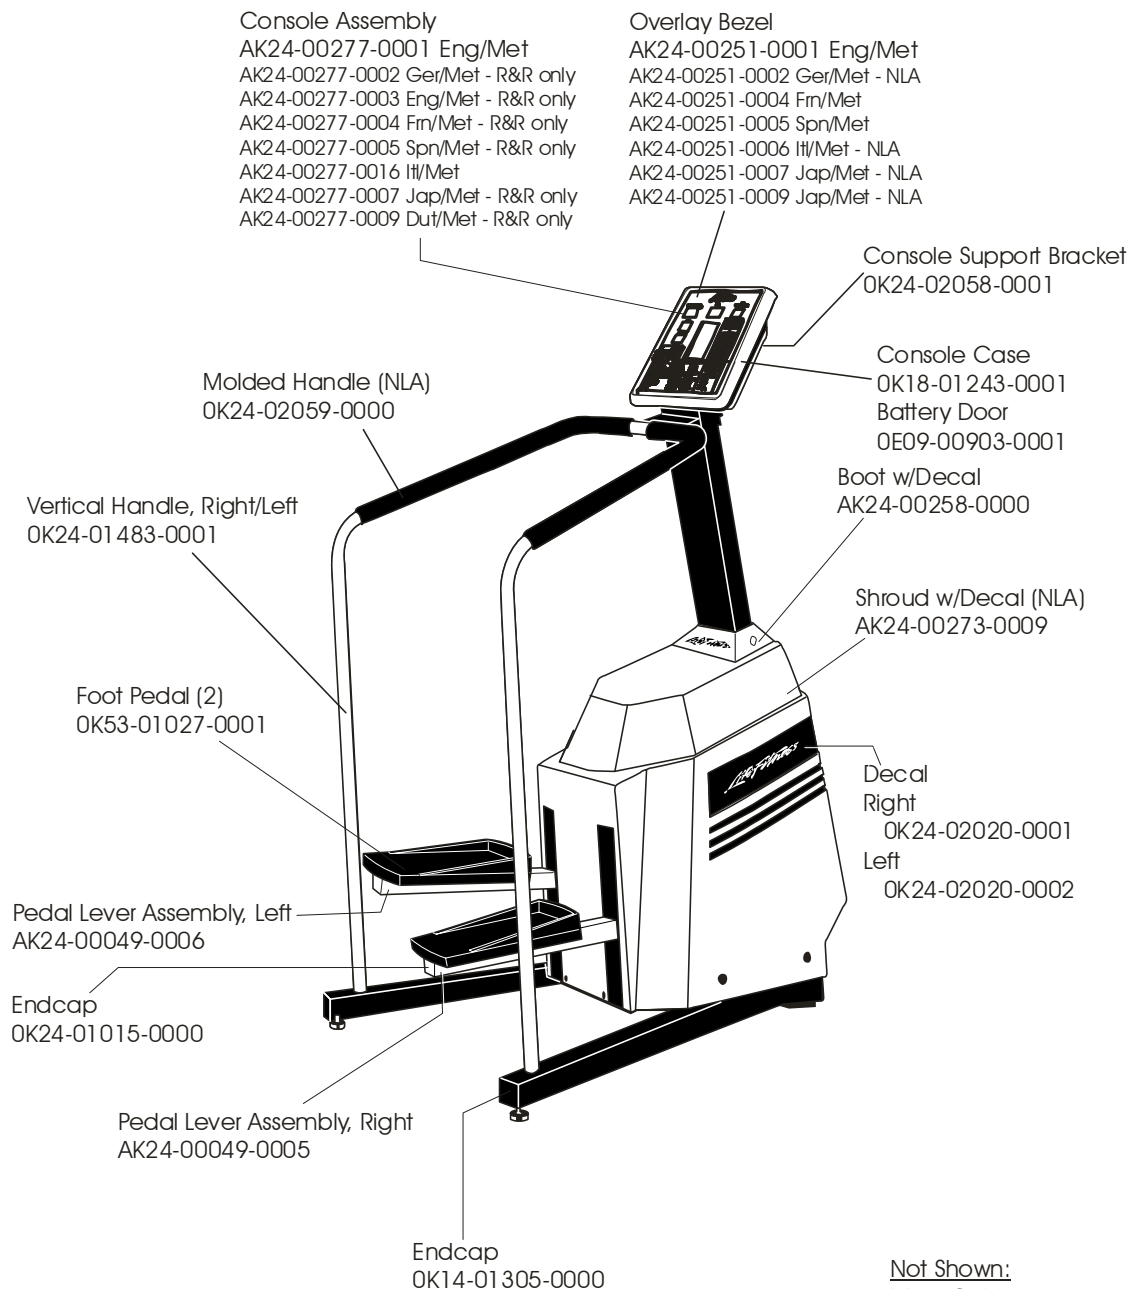

# LS-9100B STAIRCLIMBER

GK24-00021-XXXX  
SN: 216142 & up

# LS-9100B STAIRCLIMBER

GK24-00021-XXXX  
SN: 216142 & up

LS-9100B  
STAIRCLIMBER

GK24-00021-XXXX  
SN: 216142 & up