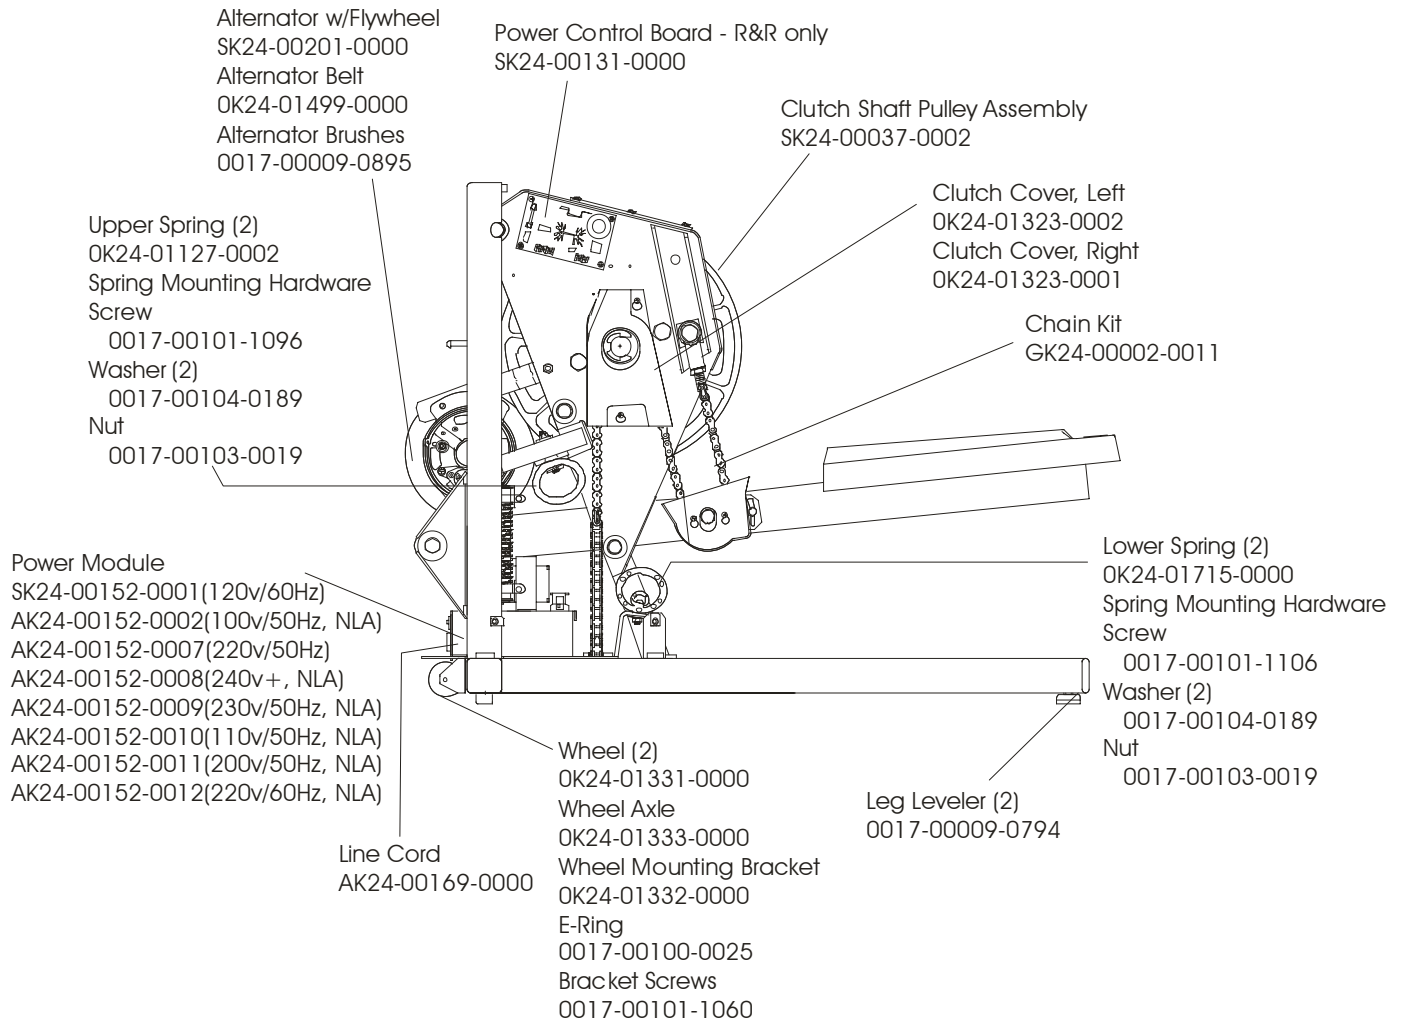

# LS-9100C STAIRCLIMBERS

GK24-00014-XXXX  
SN: 210000-213767

Not Shown:  
Main Cable  
AK24-00202-0000

# LS-9100C STAIRCLIMBERS

GK24-00014-XXXX  
SN: 210000-213767

LS-9100C  
STAIRCLIMBERS

GK24-00014-XXXX  
SN: 210000-213767