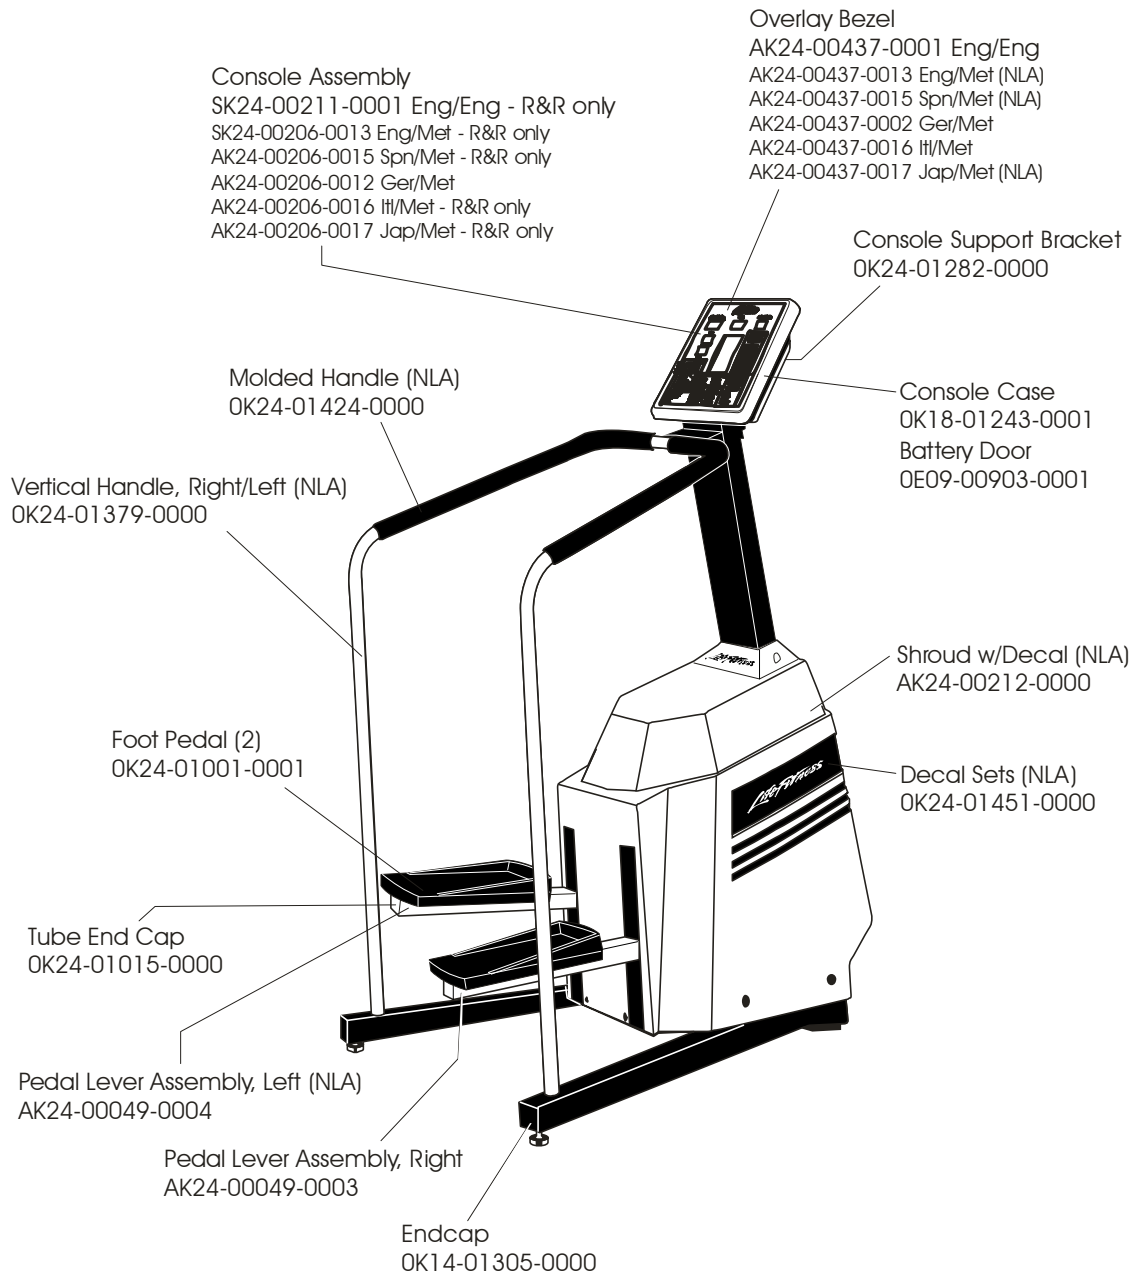

# LS-9100C STAIRCLIMBERS

GK24-00014-XXXX  
SN: 210000-213767

Not Shown:  
Main Cable  
AK24-00202-0000

# LS-9100C STAIRCLIMBERS

GK24-00014-XXXX  
SN: 210000-213767

LS-9100C  
STAIRCLIMBERS

GK24-00014-XXXX  
SN: 210000-213767