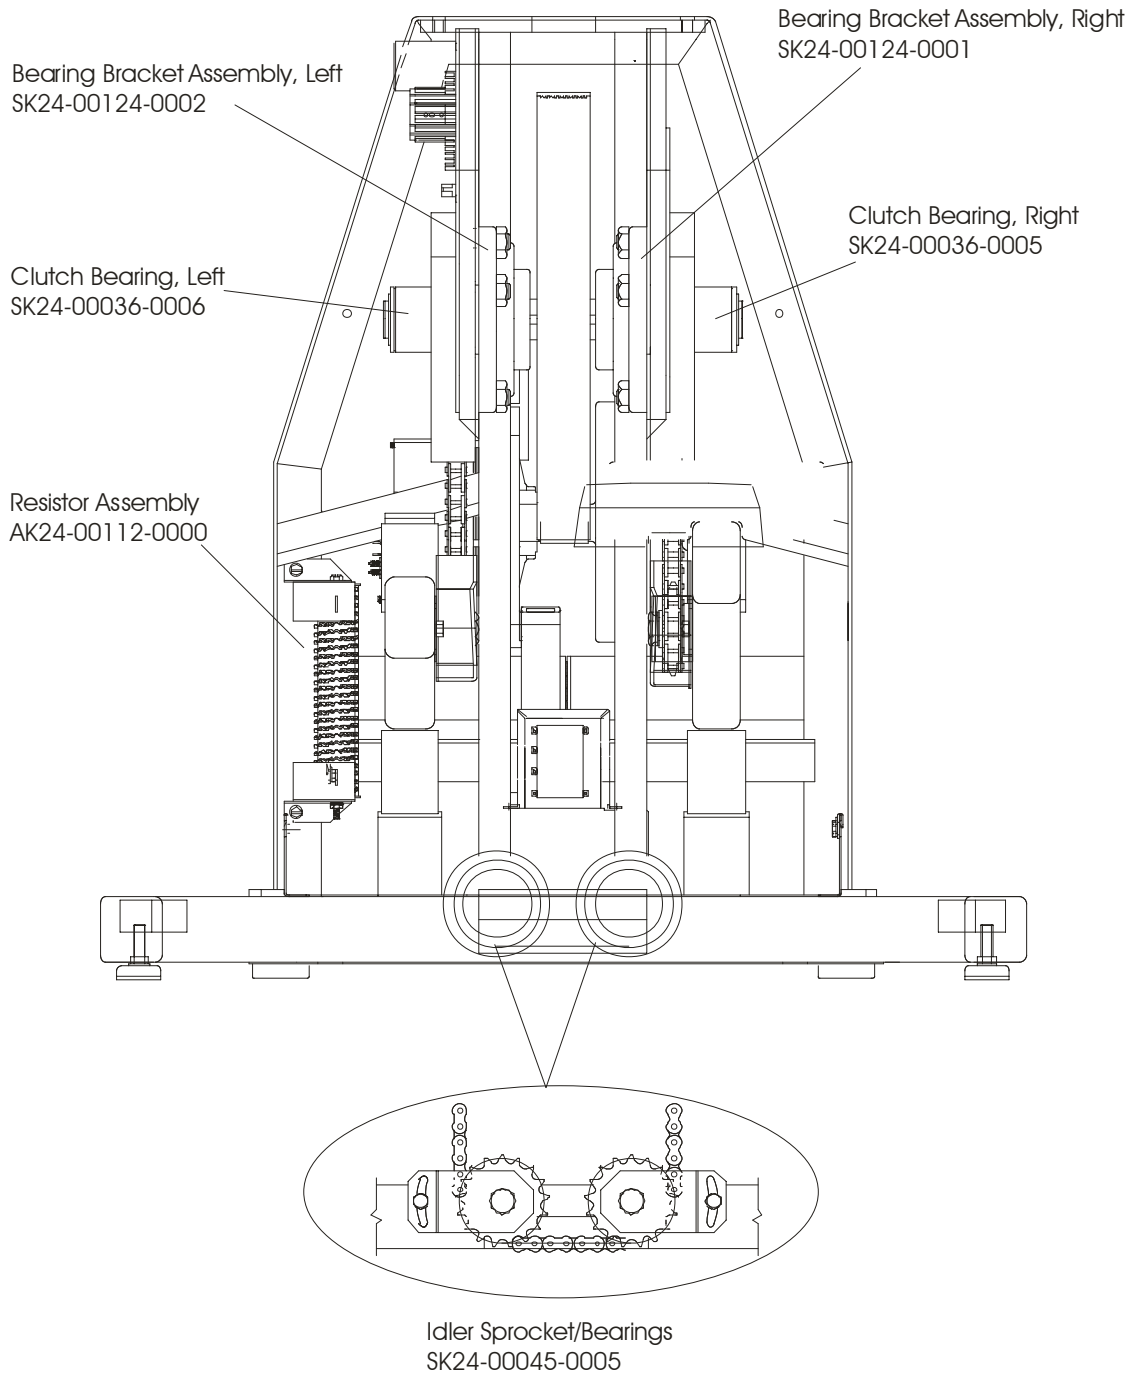

# LS-9100C STAIRCLIMBERS

GK24-00014-XXXX  
SN: 210000-213767

Not Shown:  
Main Cable  
AK24-00202-0000

# LS-9100C STAIRCLIMBERS

GK24-00014-XXXX  
SN: 210000-213767

LS-9100C  
STAIRCLIMBERS

GK24-00014-XXXX  
SN: 210000-213767