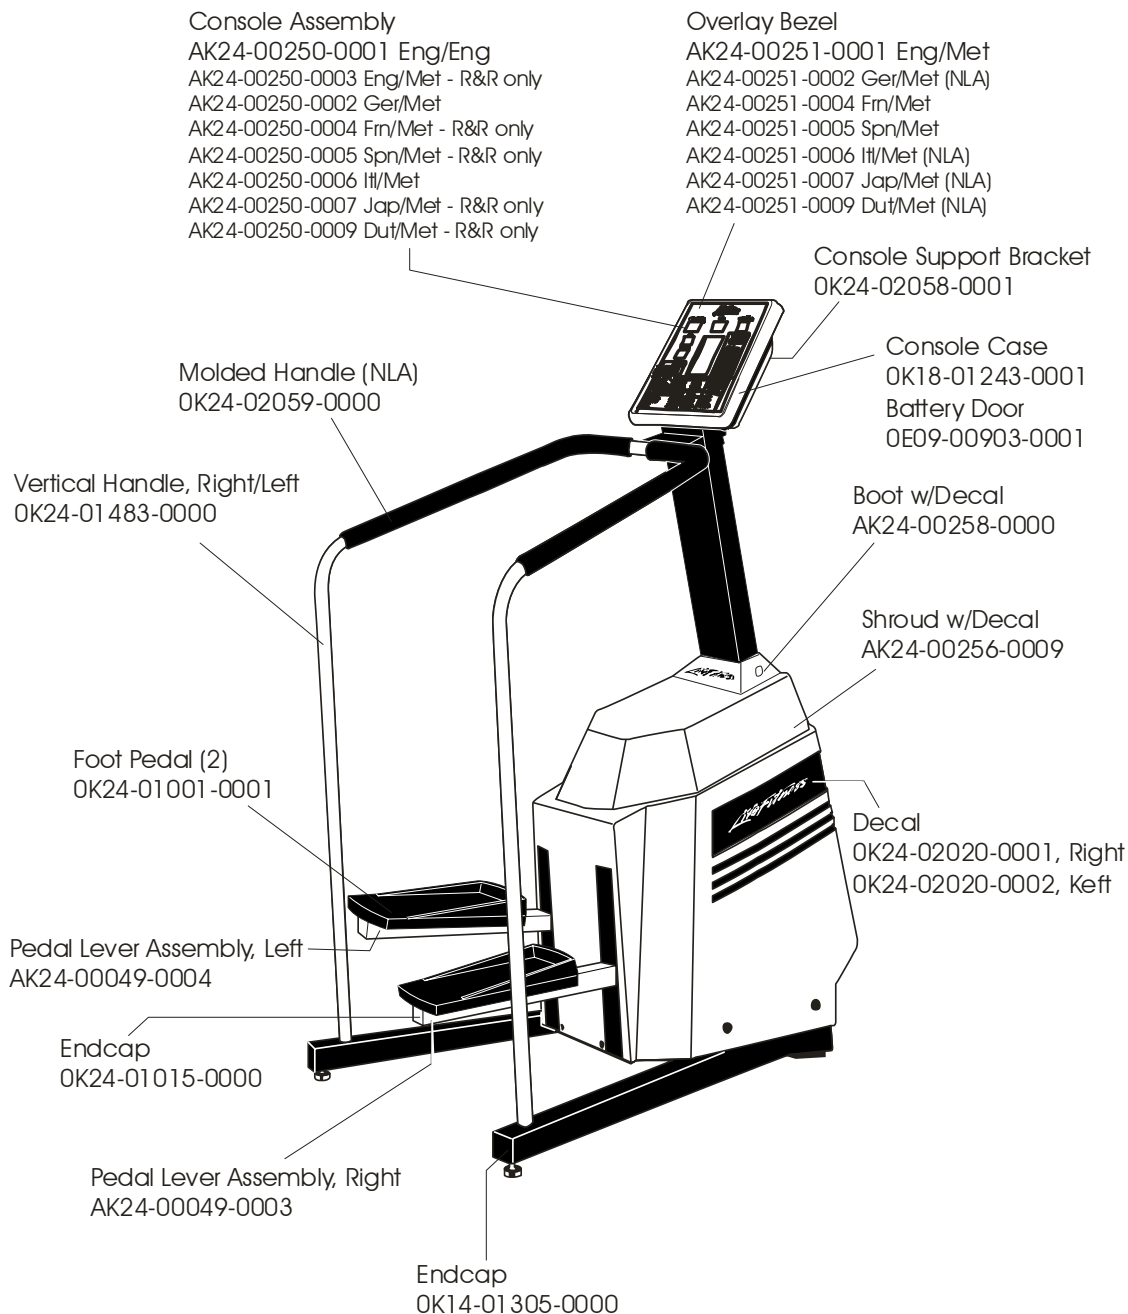

LS-9100DT STAIRCLIMBER

GK24-00019-XXXX
SN: 213768-216141

Not Shown:
Main Cable
AK24-00202-0000

LS-9100DT STAIRCLIMBER

GK24-00019-XXXX
SN: 213768-216141

LS-9100DT
STAIRCLIMBER

GK24-00019-XXXX
SN: 213768-216141