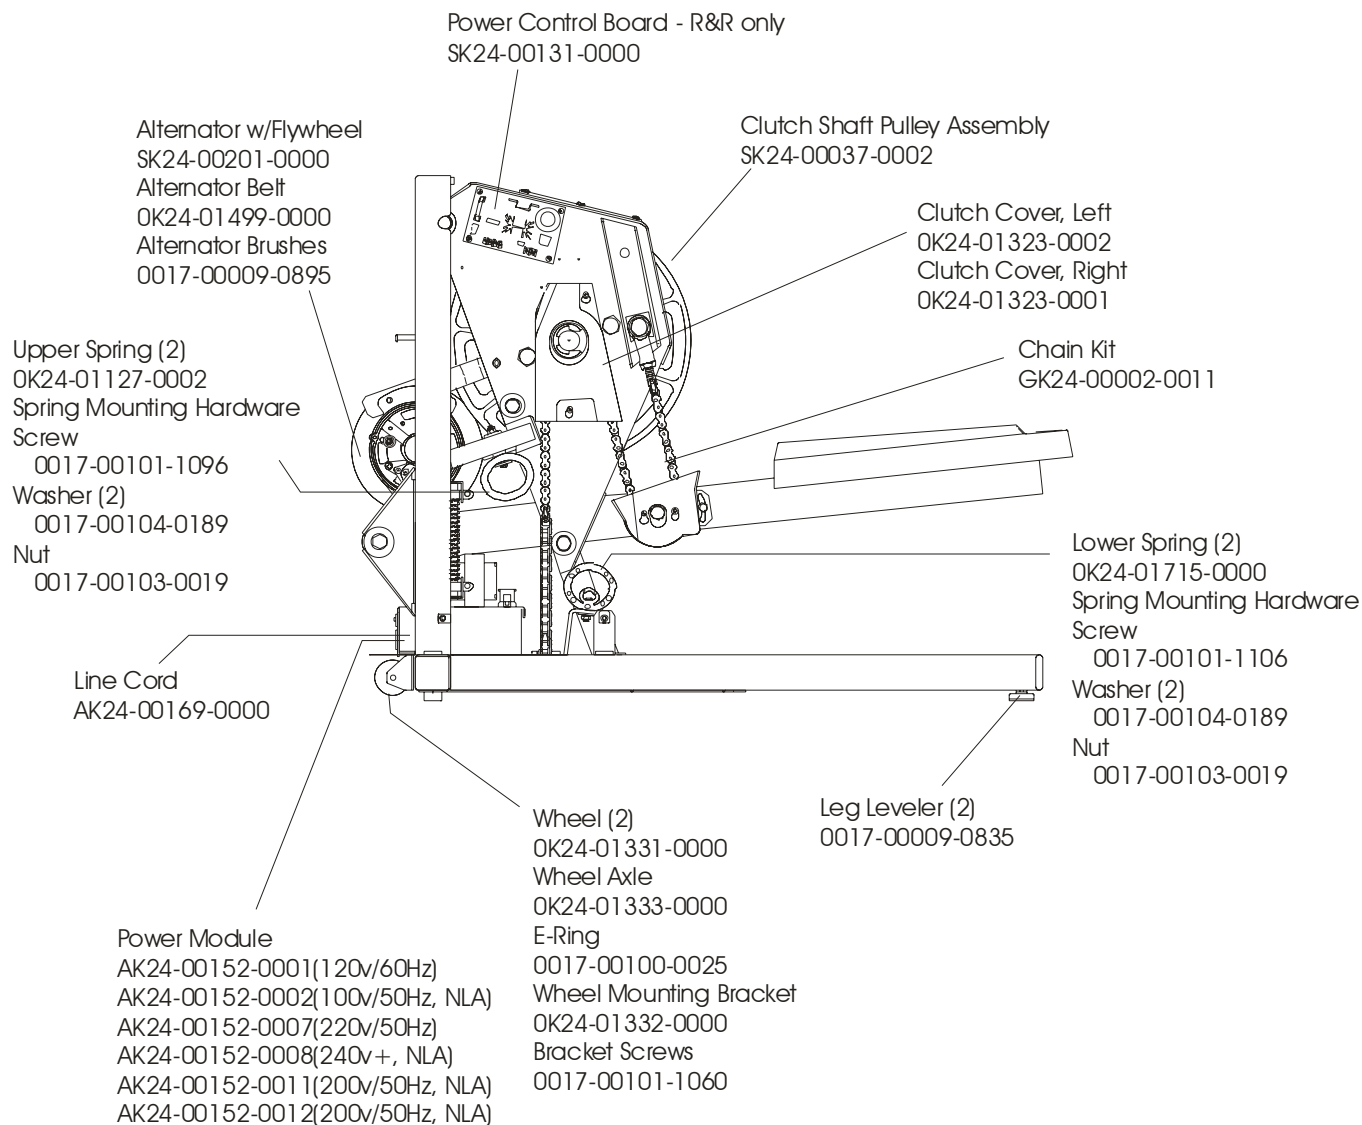

LS-9100DT STAIRCLIMBER

GK24-00019-XXXX
SN: 213768-216141

Not Shown:
Main Cable
AK24-00202-0000

LS-9100DT STAIRCLIMBER

GK24-00019-XXXX
SN: 213768-216141

LS-9100DT
STAIRCLIMBER

GK24-00019-XXXX
SN: 213768-216141