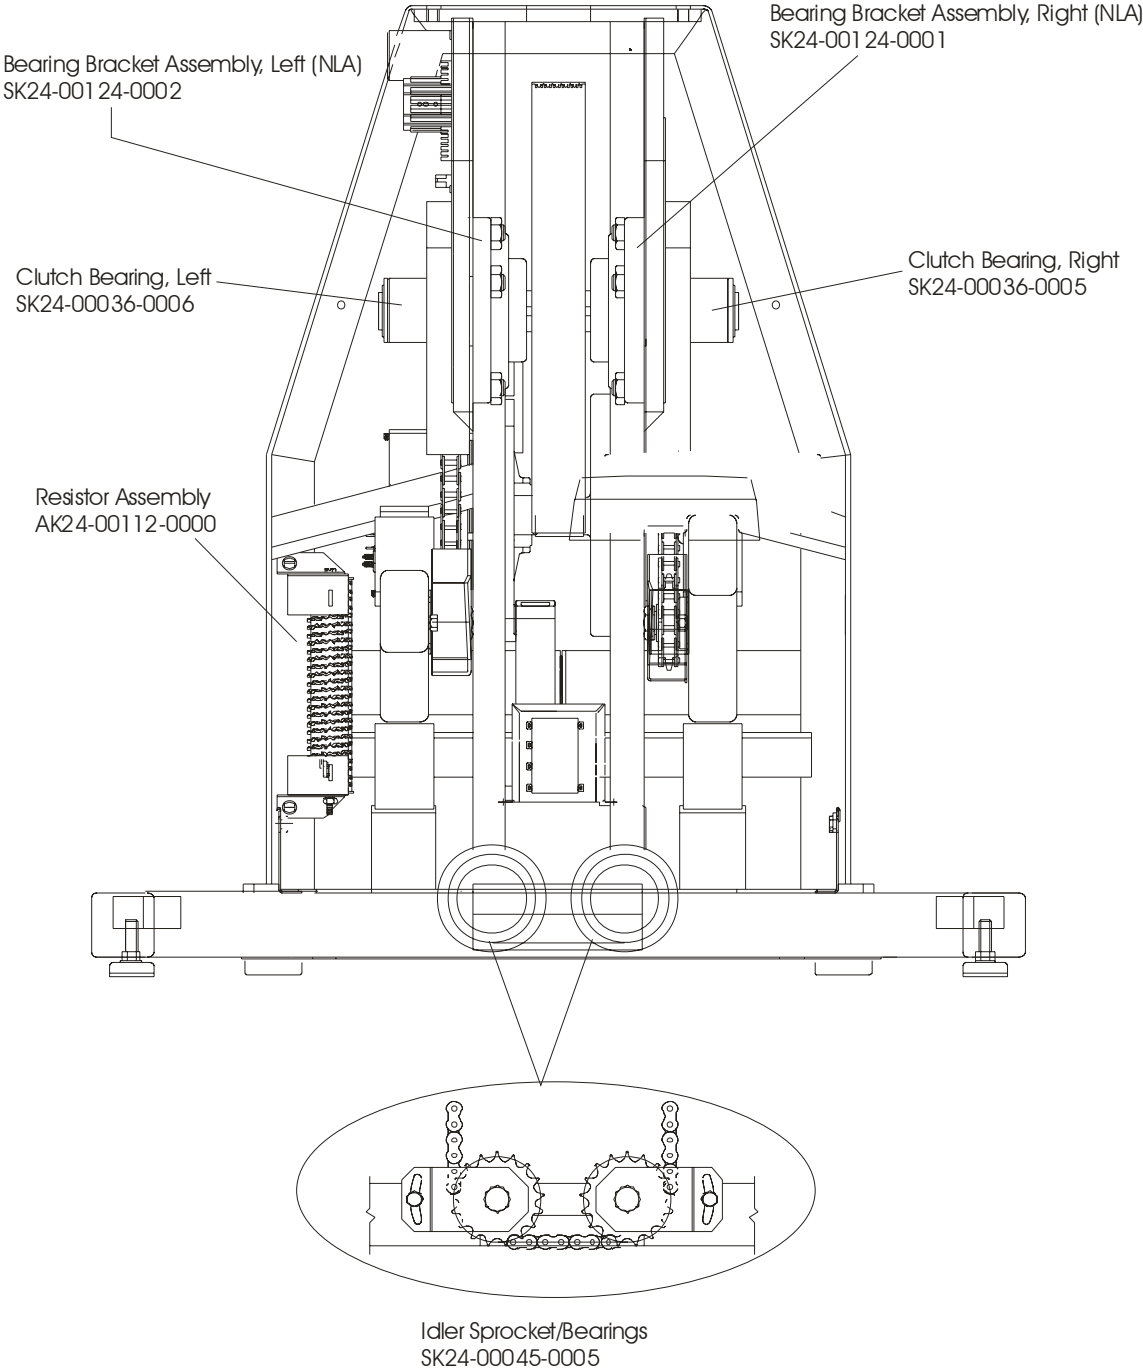

LS-9100DT STAIRCLIMBER

GK24-00019-XXXX
SN: 213768-216141

Not Shown:
Main Cable
AK24-00202-0000

LS-9100DT STAIRCLIMBER

GK24-00019-XXXX
SN: 213768-216141

LS-9100DT
STAIRCLIMBER

GK24-00019-XXXX
SN: 213768-216141