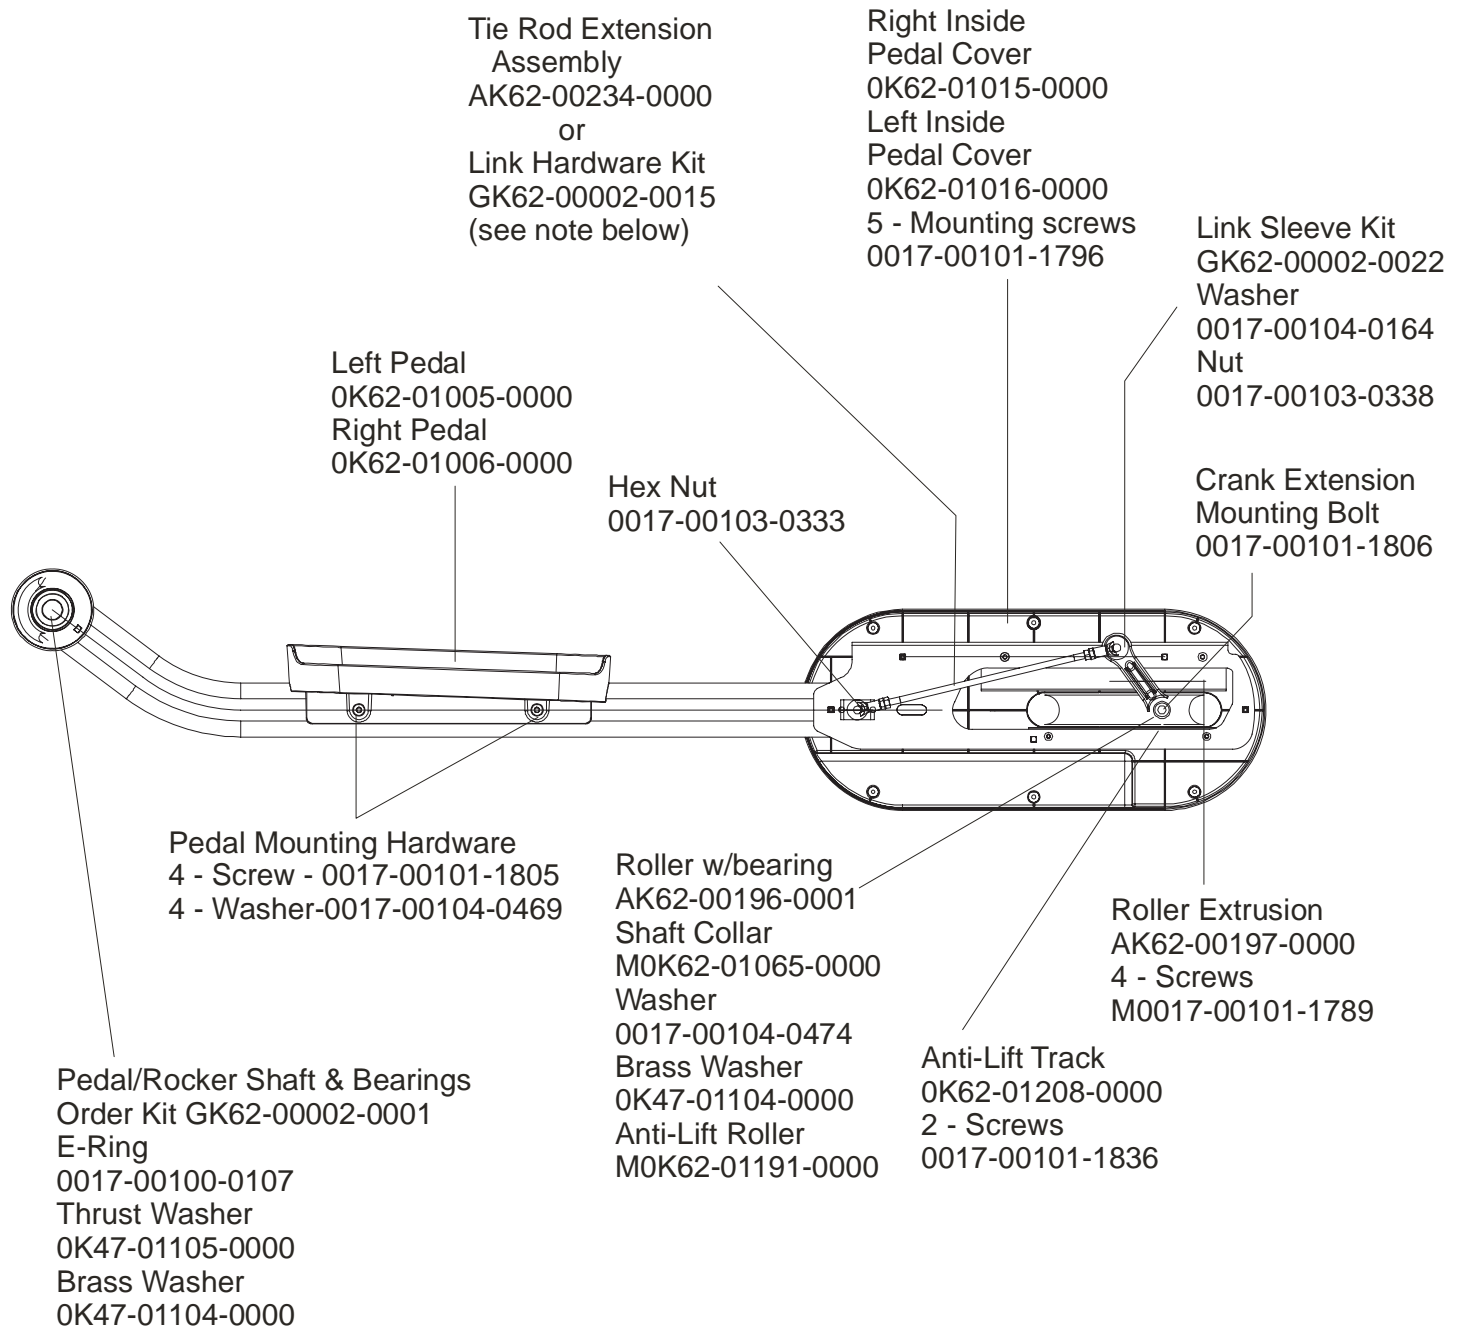

Right
Bullhorn Cover
0K62-01007-0001
Left
Bullhorn Cover
0K62-01008-0001

Right Inside
Deadshaft Cover
0K62-01010-0000
Left Inside
Deadshaft Cover
0K62-01011-0000
2-Front Inside
Deadshaft Cover
0K62-01009-0000

2-Outside Front
Deadshaft Cover
0K62-01012-0000
2-Outside Rear
Deadshaft Cover
0K62-01013-0000

Language	Part Nos.	
	Console	Overlay/Bezel/Switch
Eng + Met	AK62-00329-0001	AK62-00191-0001
Ger/Met	AK62-00329-0003	AK62-00191-0003
Spn/Met	AK62-00329-0004	AK62-00191-0004
Jap/Met	AK62-00329-0006	AK62-00191-0006
Frn/Met	AK62-00329-0007	AK62-00191-0007
Ital/Met	AK62-00329-0008	AK62-00191-0008
Dut/Met	AK62-00329-0009	AK62-00191-0009
Port/Met	AK62-00329-0010	AK62-00191-0010
Turk/Met	AK62-00329-0014	AK62-00191-0014

Items Not Shown:

Accessory Tray	0K62-01022-0001 (Stealth Gray)
Mounting Screws (2)	0017-00101-1846

Bearing Insert Assembly
AK62-00299-0000

Service Kit
GK62-00002-0044
kit contents:
Crankshaft (1)
Bearings (2)
Bearing Flanges (2 sets)
Nuts (4)
Washers (4)