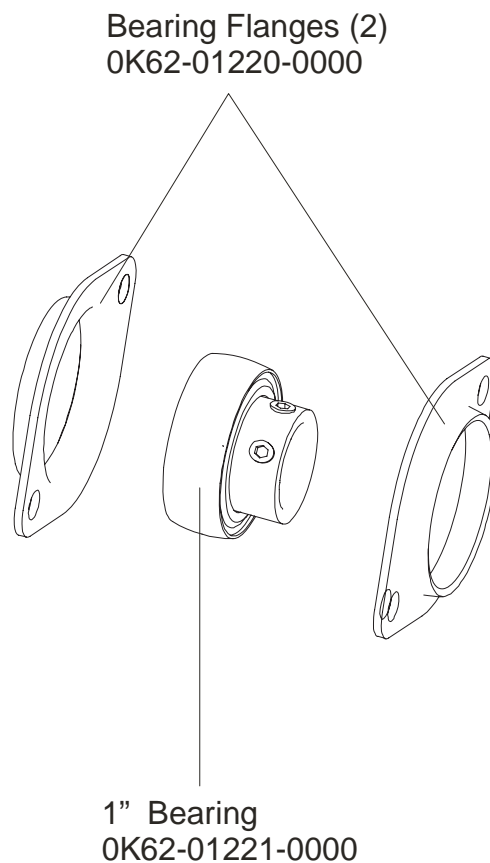

Bearing Insert Assembly
AK62-00299-0000

Service Kit
GK62-00002-0044
kit contents:
Crankshaft (1)
Bearings (2)
Bearing Flanges (2 sets)
Nuts (4)
Washers (4)

Service Kit
GK62-00002-0045
kit contents:
Intermediate Shaft (1)
Bearings (2)
Bearing Flanges (2 sets)
Nuts (4)
Washers (4)