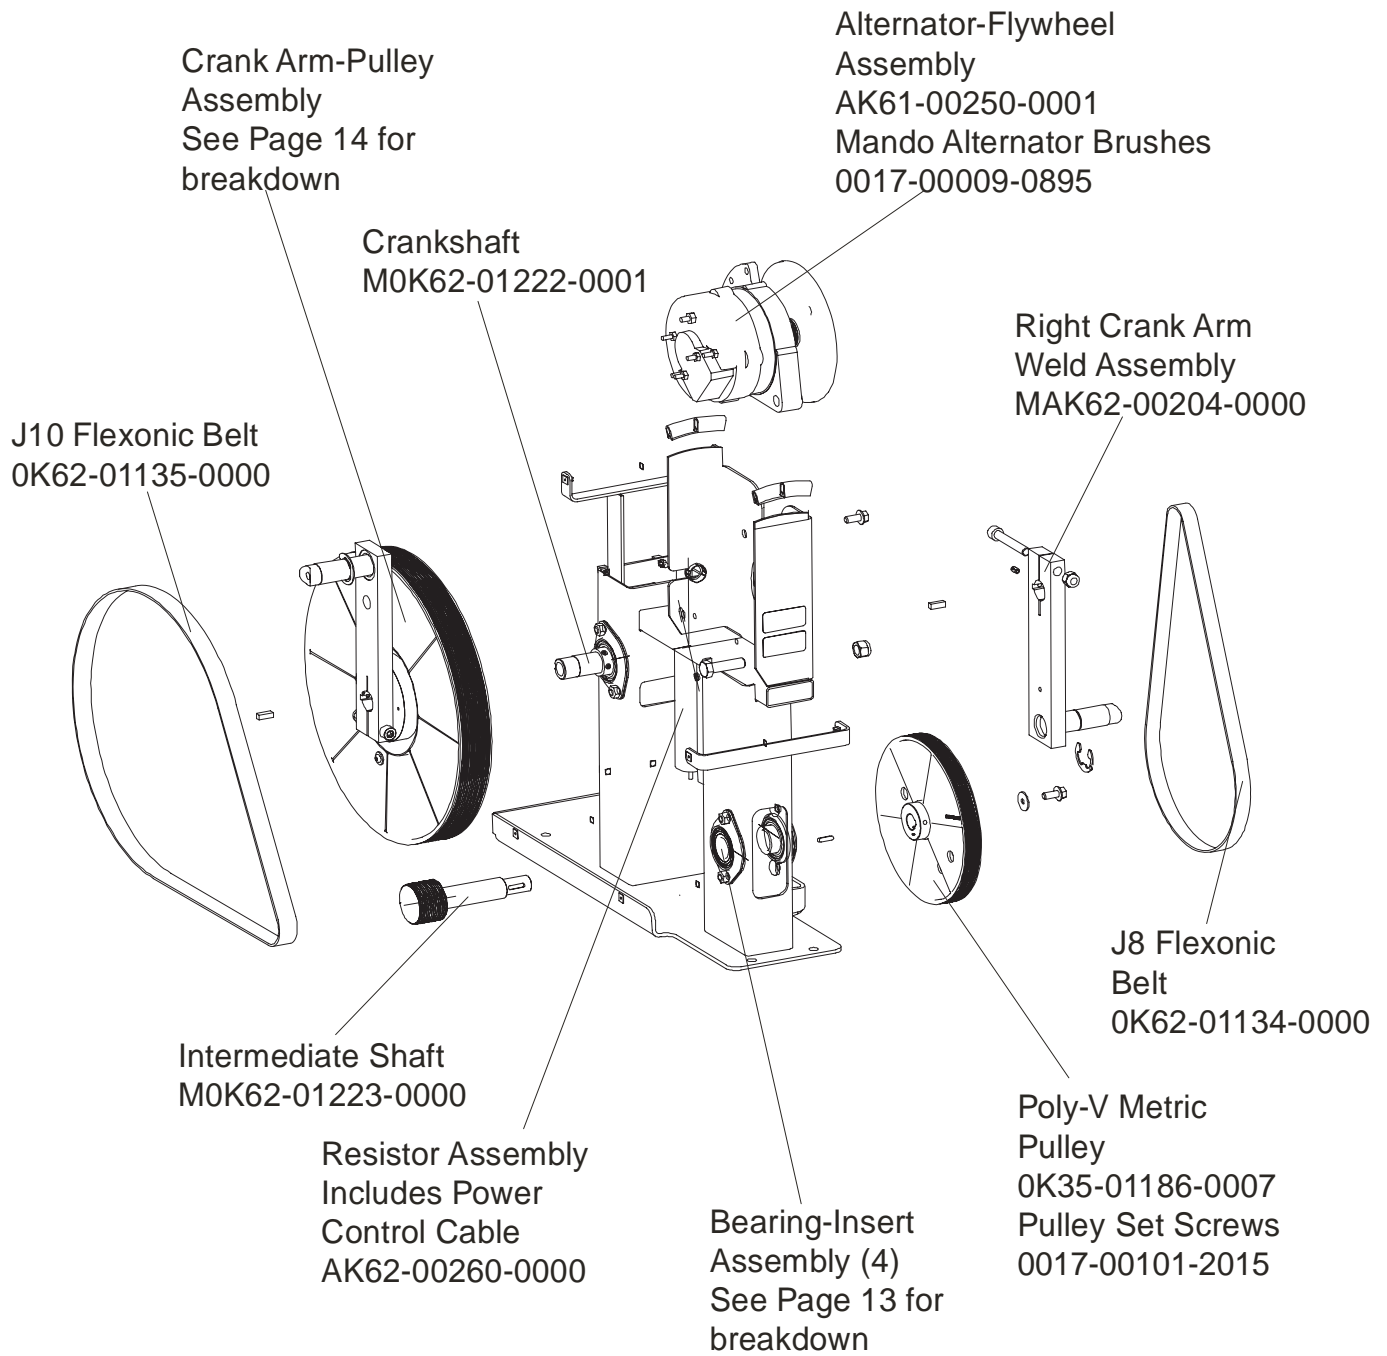

Right
Bullhorn Cover
0K62-01007-0001
Left
Bullhorn Cover
0K62-01008-0001

Right Inside
Deadshaft Cover
0K62-01010-0000
Left Inside
Deadshaft Cover
0K62-01011-0000
2-Front Inside
Deadshaft Cover
0K62-01009-0000

Items Not Shown:

Accessory Tray	0K62-01022-0001 (Stealth Gray)
Mounting Screws (2)	0017-00101-1846

Bearing Insert Assembly
AK62-00299-0000

Service Kit
GK62-00002-0044
kit contents:
Crankshaft (1)
Bearings (2)
Bearing Flanges (2 sets)
Nuts (4)
Washers (4)

Service Kit
GK62-00002-0045
kit contents:
Intermediate Shaft (1)
Bearings (2)
Bearing Flanges (2 sets)
Nuts (4)
Washers (4)

Free Manuals Download Website

<http://myh66.com>

<http://usermanuals.us>

<http://www.somanuals.com>