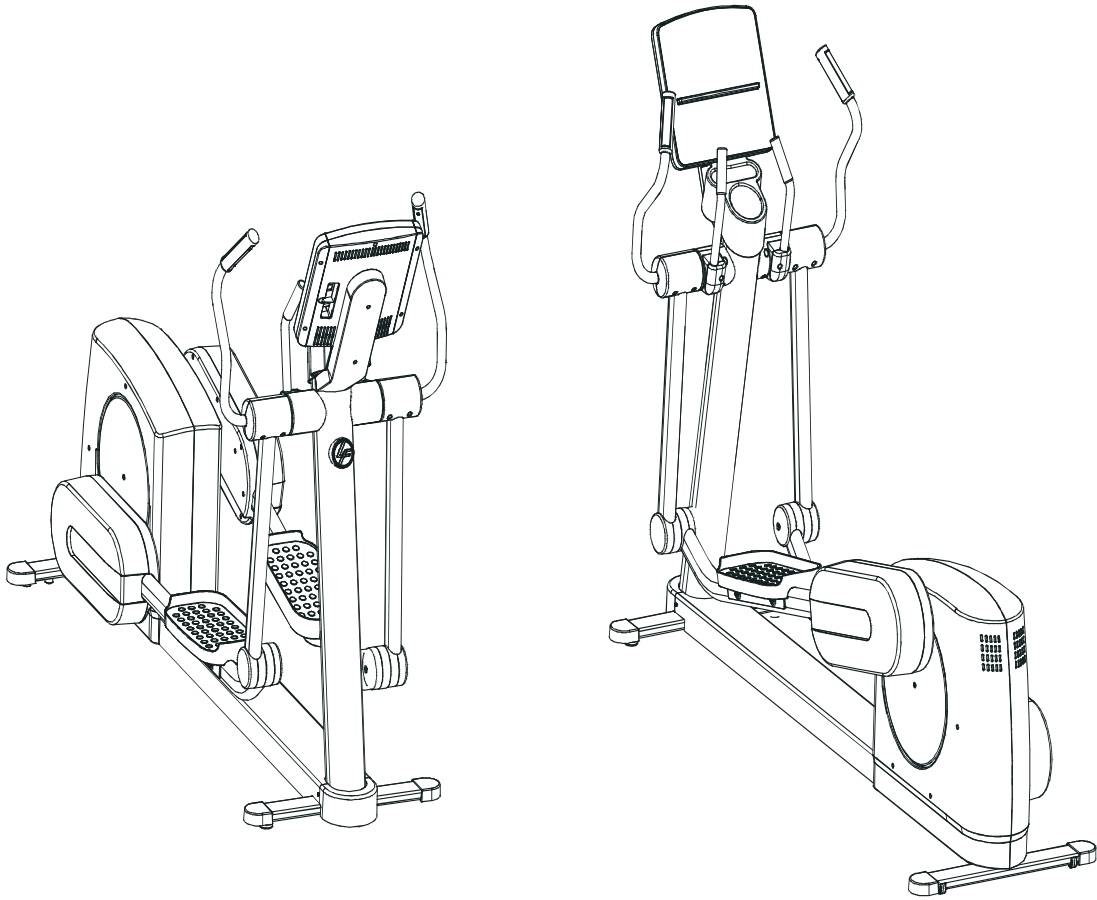

LifeFitness

Classic Cross-trainer CLSXH-0XXX-02
(international only)

Customer Support Services PARTS MANUAL rev 25 Nov 2009

Console Support and Deadshaft Covers	4
Handlebars and Bullhorns	5
Console and Related Components	6
Upper Frame Hardware	7
Rocker Arms and Pedal Levers	8
Crank Cover and Lower Caps	9
Lower Frame Shrouds and Hardware	10
Pedal Lever Components	11
PCB, Battery, Reed Switch, and Bracket	12
Bearing Insert Assembly	13
Crank Arm Pulley Assembly	14
Drive Module	15
Drive Module Hardware	16
Cables	17

Description	Part No.
OPERATION MANUAL (CD)	OKCD-02003-0001
SERVICE MANUAL	M051-00K62-A149
TOUCH UP PAINT: SPRAY CAN .5 OZ BOTTLE W/APPLICATOR .33 OZ PEN	0017-00008-0204 0017-00008-0205 0017-00008-0206
HARDWARE BAG	AK62-00152-0001
ACCESS PANEL ASSEMBLY CONSISTS OF: 120" COAX CABLE 120" POWER EXTENSION CABLE BRACKET F-TYPE PANEL CONNECTOR #8 PLASTIC GROMMET	AK62-00210-0000 AK32-00020-0002 AK32-00078-0001 OK62-01179-0001 0017-00021-2846 0017-00042-0754
PLUG IN OPTION 120/60	GK62-00002-0018
PLUG IN OPTION 240/50 UK	GK62-00002-0019
PLUG IN OPTION 240v AUS	GK62-00002-0020
PLUG IN OPTION 230/50 CONT	GK62-00002-0021

This treadmill has both Lifepulse sensors and telemetry for reading heart rate.

Console Support
AK62-00123-0000
Console Support Cap
0K62-01030-0001
(Stealth Gray)
Console Support
Shroud
0K62-01023-0001
Console Support
Grommet
0017-00042-0754