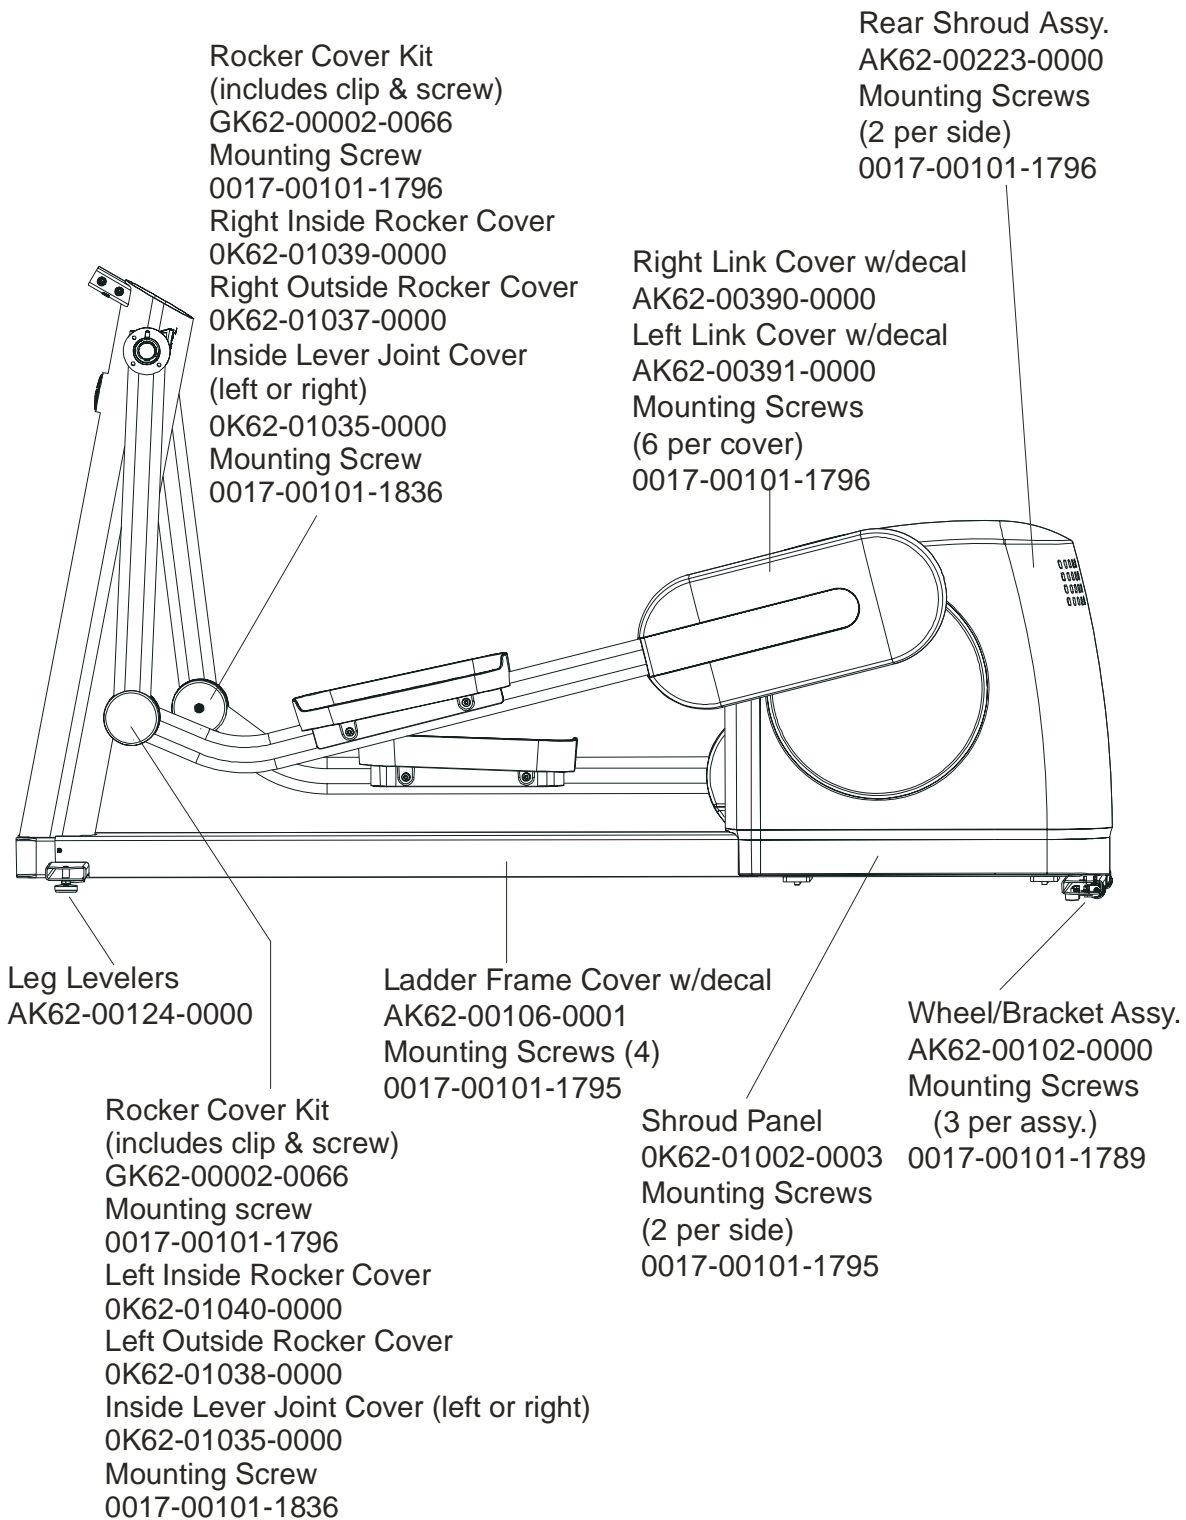

Right
Bullhorn Cover
0K62-01007-0001
Left
Bullhorn Cover
0K62-01008-0001

Right Inside
Deadshaft Cover
0K62-01010-0000
Left Inside
Deadshaft Cover
0K62-01011-0000
2-Front Inside
Deadshaft Cover
0K62-01009-0000

Items Not Shown:

Accessory Tray	0K62-01022-0001 (Stealth Gray)
Mounting Screws (2)	0017-00101-1846

Bearing Insert Assembly
AK62-00299-0000

Service Kit
GK62-00002-0044
kit contents:
Crankshaft (1)
Bearings (2)
Bearing Flanges (2 sets)
Nuts (4)
Washers (4)