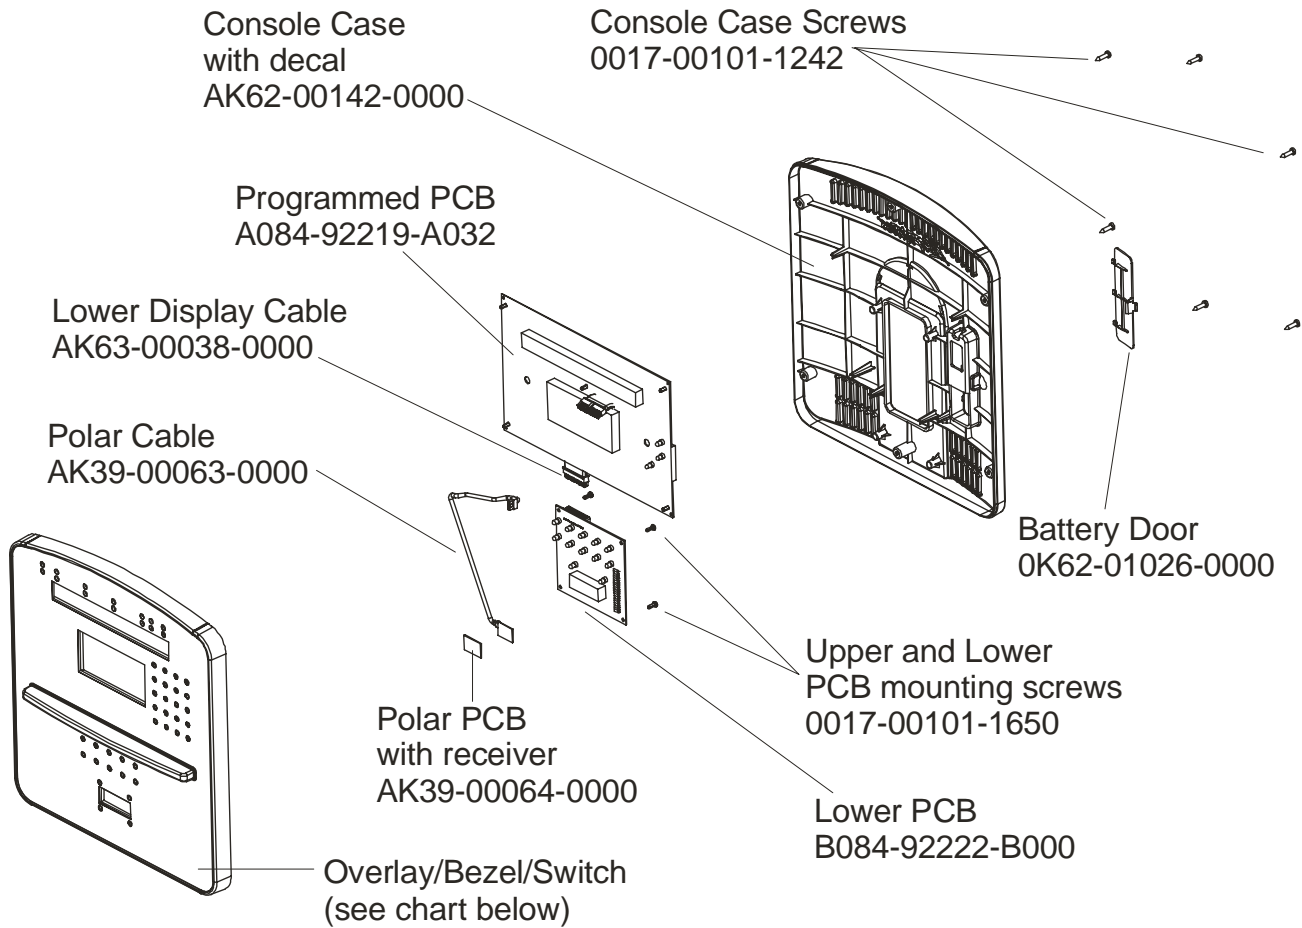

Language	Part Nos.	
	Console	Overlay/Bezel/Switch
Eng + Met	AK62-00329-0001	AK62-00191-0001
Ger/Met	AK62-00329-0003	AK62-00191-0003
Spn/Met	AK62-00329-0004	AK62-00191-0004
Jap/Met	AK62-00329-0006	AK62-00191-0006
Frn/Met	AK62-00329-0007	AK62-00191-0007
Ital/Met	AK62-00329-0008	AK62-00191-0008
Dut/Met	AK62-00329-0009	AK62-00191-0009
Port/Met	AK62-00329-0010	AK62-00191-0010
Turk/Met	AK62-00329-0014	AK62-00191-0014