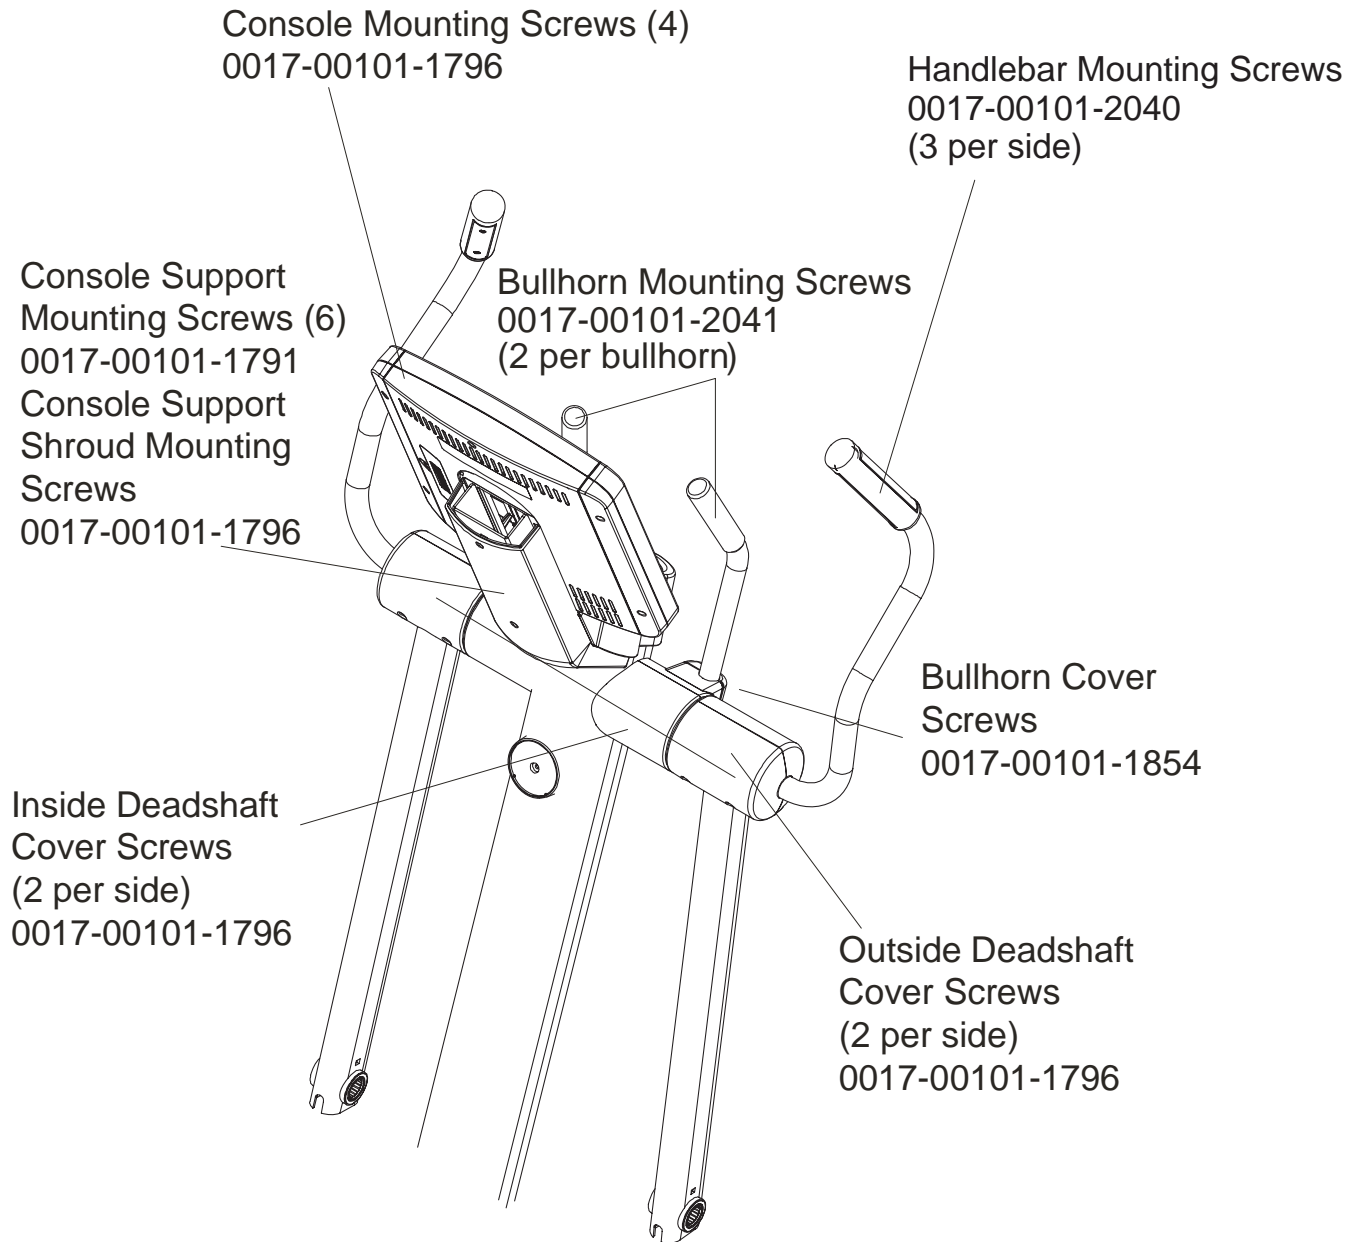

Items Not Shown:

Accessory Tray	0K62-01022-0001 (Stealth Gray)
Mounting Screws (2)	0017-00101-1846