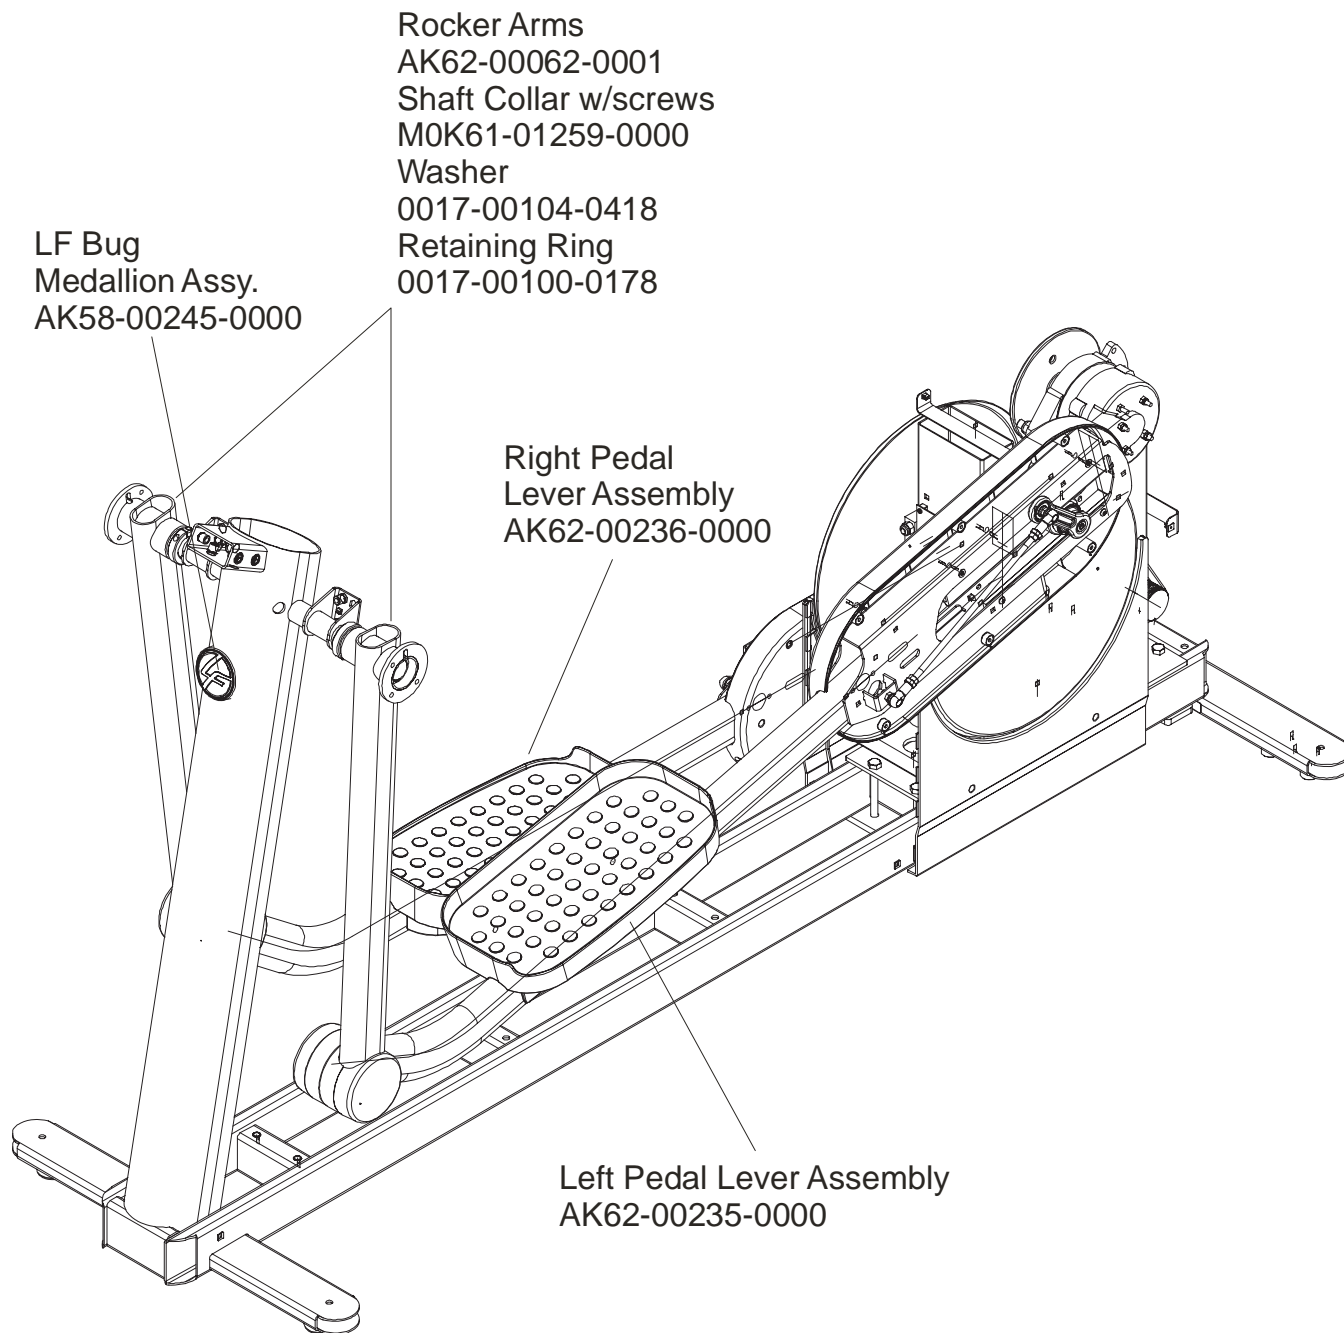

This treadmill has both Lifepulse sensors and telemetry for reading heart rate.

Console Support
AK62-00123-0000
Console Support Cap
0K62-01030-0001
(Stealth Gray)
Console Support
Shroud
0K62-01023-0001
Console Support
Grommet
0017-00042-0754

2-Outside Front
Deadshaft Cover
0K62-01012-0000
2-Outside Rear
Deadshaft Cover
0K62-01013-0000

Language	Part Nos.	
	Console	Overlay/Bezel/Switch
Eng + Met	AK62-00329-0001	AK62-00191-0001
Ger/Met	AK62-00329-0003	AK62-00191-0003
Spn/Met	AK62-00329-0004	AK62-00191-0004
Jap/Met	AK62-00329-0006	AK62-00191-0006
Frn/Met	AK62-00329-0007	AK62-00191-0007
Ital/Met	AK62-00329-0008	AK62-00191-0008
Dut/Met	AK62-00329-0009	AK62-00191-0009
Port/Met	AK62-00329-0010	AK62-00191-0010
Turk/Met	AK62-00329-0014	AK62-00191-0014

Items Not Shown:

Accessory Tray	0K62-01022-0001 (Stealth Gray)
Mounting Screws (2)	0017-00101-1846

Bearing Insert Assembly
AK62-00299-0000

Service Kit
GK62-00002-0044
kit contents:
Crankshaft (1)
Bearings (2)
Bearing Flanges (2 sets)
Nuts (4)
Washers (4)