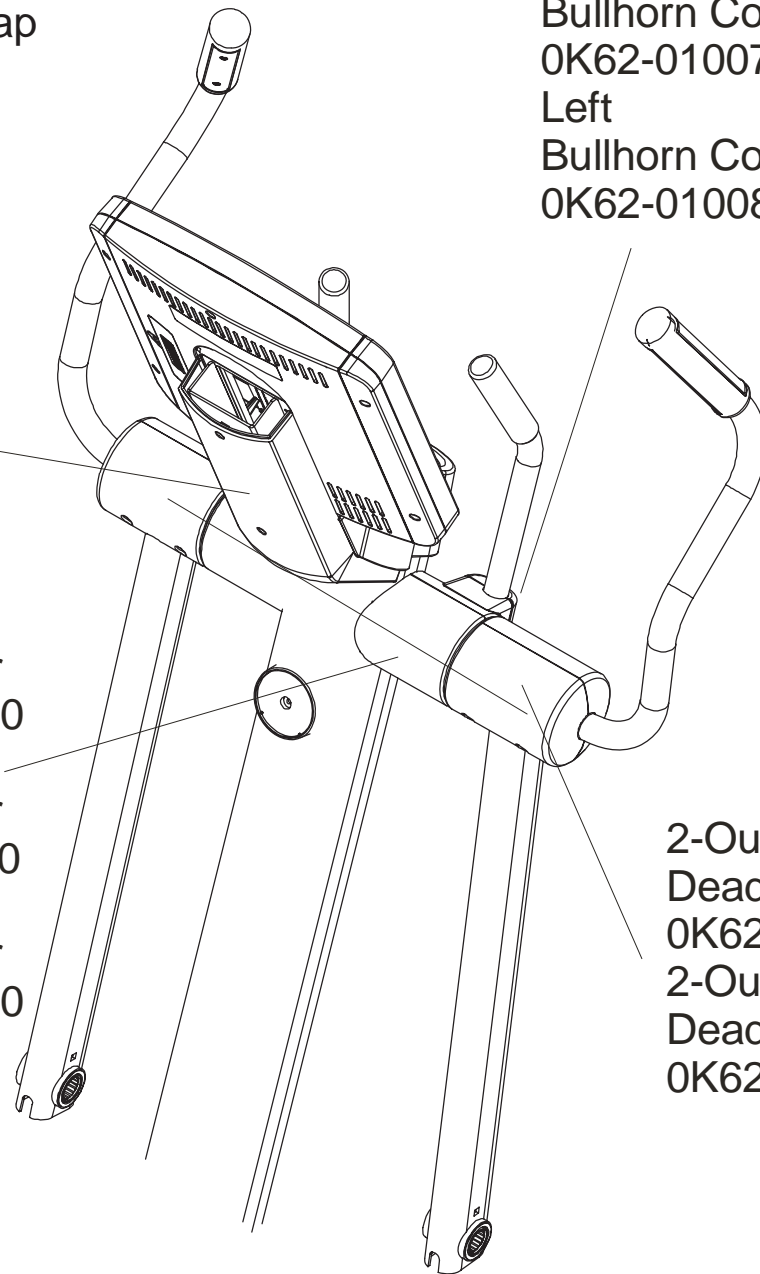

Console Support
AK62-00123-0000
Console Support Cap
0K62-01030-0001
(Stealth Gray)
Console Support
Shroud
0K62-01023-0001
Console Support
Grommet
0017-00042-0754

Right
Bullhorn Cover
0K62-01007-0001
Left
Bullhorn Cover
0K62-01008-0001

Right Inside
Deadshaft Cover
0K62-01010-0000
Left Inside
Deadshaft Cover
0K62-01011-0000
2-Front Inside
Deadshaft Cover
0K62-01009-0000

2-Outside Front
Deadshaft Cover
0K62-01012-0000
2-Outside Rear
Deadshaft Cover
0K62-01013-0000