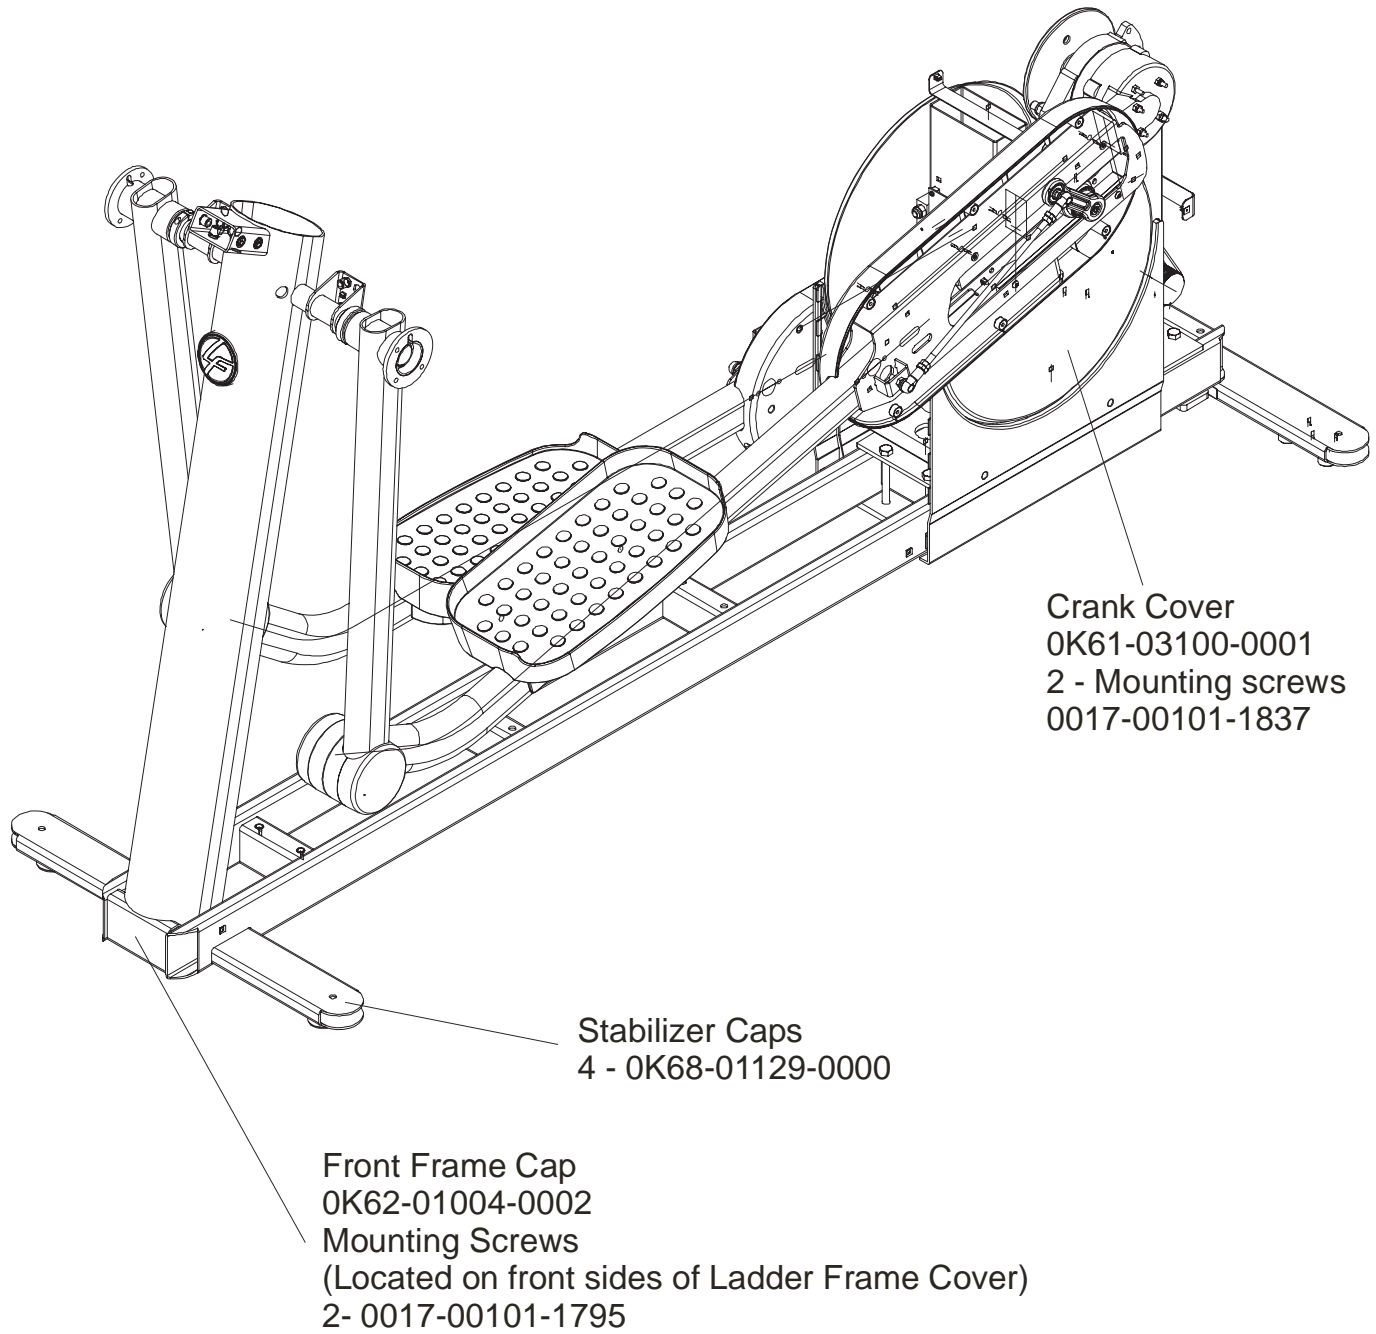

Items Not Shown:

Accessory Tray	0K62-01022-0001 (Stealth Gray)
Mounting Screws (2)	0017-00101-1846

Bearing Insert Assembly
AK62-00299-0000

Service Kit
GK62-00002-0044
kit contents:
Crankshaft (1)
Bearings (2)
Bearing Flanges (2 sets)
Nuts (4)
Washers (4)