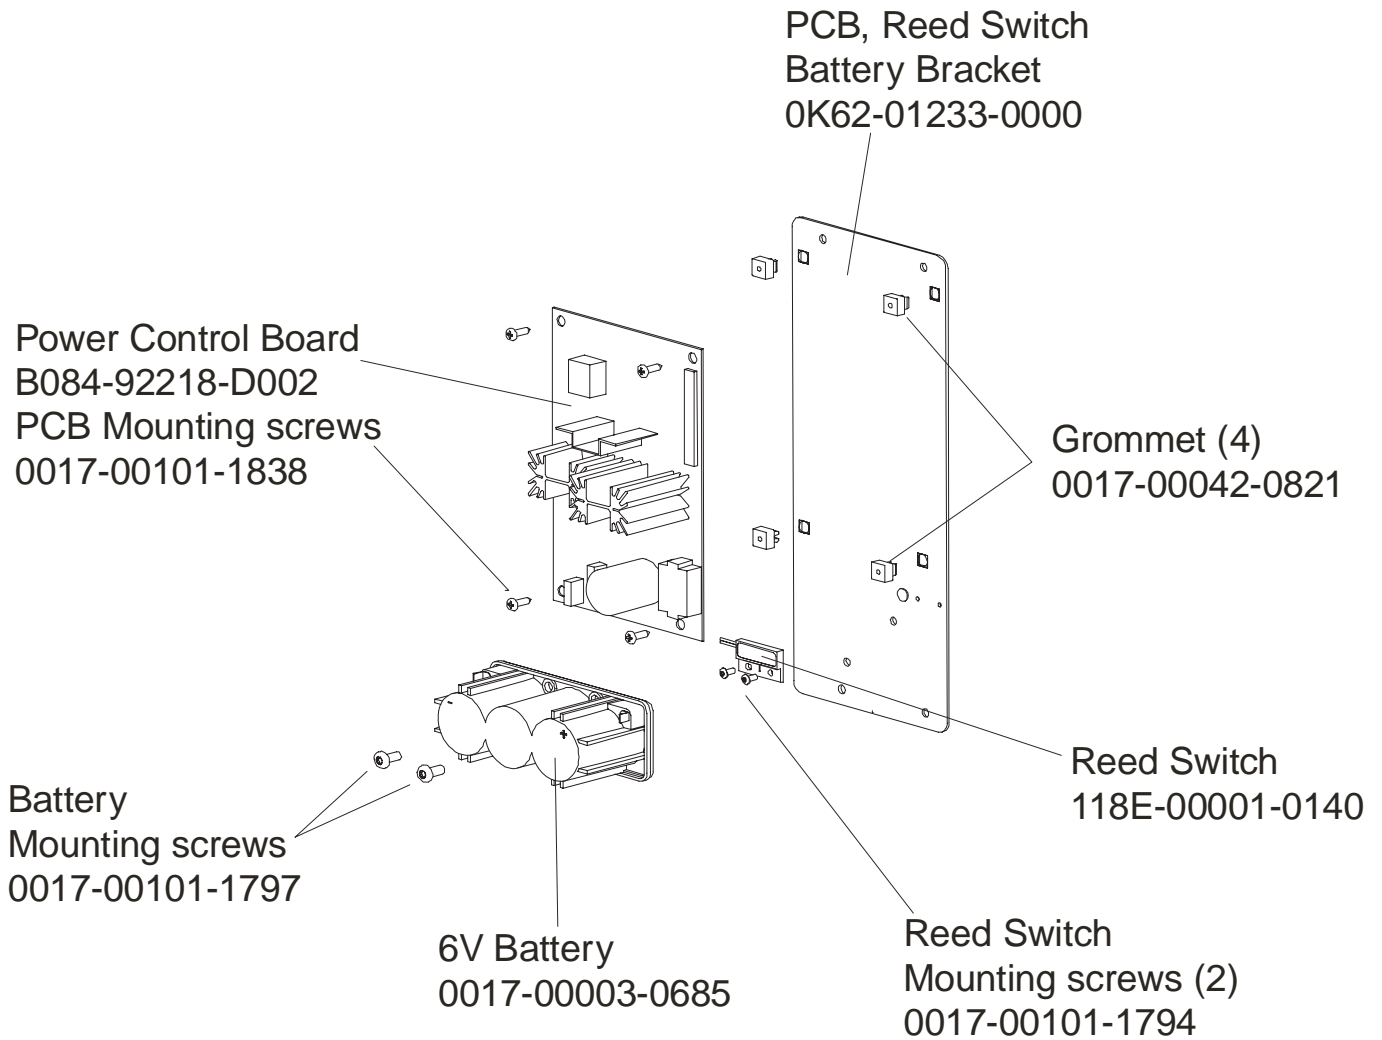

Items Not Shown:

Accessory Tray	0K62-01022-0001 (Stealth Gray)
Mounting Screws (2)	0017-00101-1846

Bearing Insert Assembly
AK62-00299-0000

Service Kit
GK62-00002-0044
kit contents:
Crankshaft (1)
Bearings (2)
Bearing Flanges (2 sets)
Nuts (4)
Washers (4)