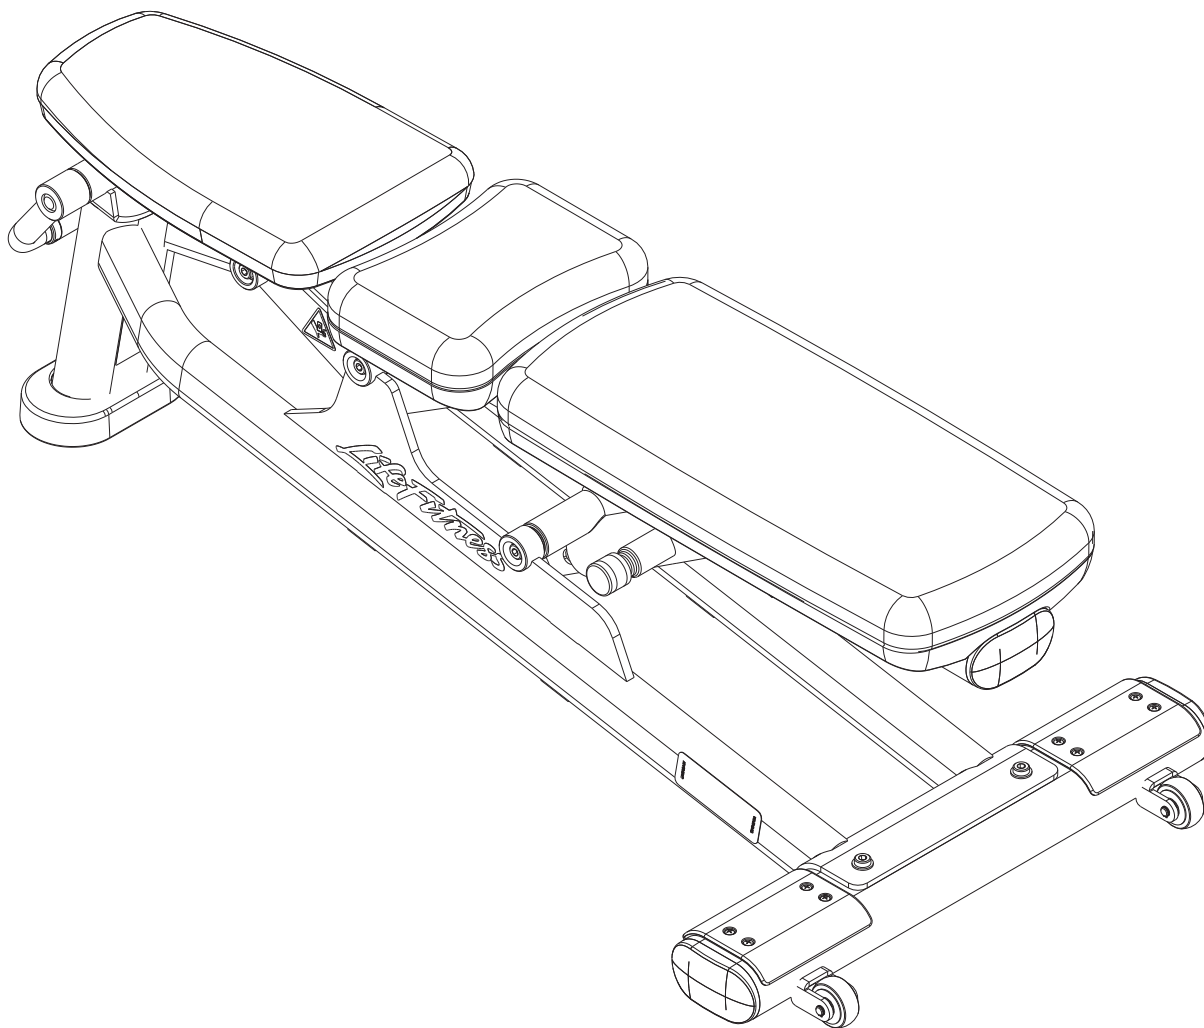

Life Fitness

SIGNATURE SERIES
SMAB-001
SIGNATURE MULTI ADJUSTABLE BENCH

Customer Support Services
PARTS LIST

SMAB-001 SIGNATURE MULTI ADJUSTABLE BENCH CONTENTS

	PAGE
COMPONENT ASSEMBLY	3
COMPONENT ASSEMBLY LEGEND	4
FRAME ASSEMBLY	5
FRAME ASSEMBLY LEGEND	6
BACK PAD SUPPORT ASSEMBLY	7
SEAT ADJUSTMENT ASSEMBLY	8
BASE FRAME ASSEMBLY	9
IMAGE	10

NOTE: SUBSTITUTE PART NUMBERS ENDING WITH 'XX' WITH THE REQUIRED COLOR CODES.

FRAME

01 = WHITE
02 = PLATINUM
03 = BLACK

PADS

01 = BLACK
99 = CUSTOM

SMAB-001 SIGNATURE MULTI ADJUSTABLE BENCH COMPONENT ASSEMBLY

SEE PAGE 4 FOR LEGEND

SMAB-001 SIGNATURE MULTI ADJUSTABLE BENCH COMPONENT ASSEMBLY LEGEND

ITEM NO.	QTY.	PART NO.	DESCRIPTION
1	1	81815XX	ASSY, SMAB, FRAME
2	1	78138XX	PAD, 10 X 16 TAPERED CONVEX
3	1	78140XX	PAD, 24 X 11 FLAT
4	1	80987XX	PTD ASSY, SMAB, BASE FRAME
5	4	3237403	PLUG, 1" HOLE
6	4	3256204	SCREW, M10 X 1.5 35MM ZN
7	2	3256202	SCREW, M10 X 1.5 25MM ZN
8	10	3102514	WASHER, FLAT 3/8" SAE ST ZN
9	2	3242002	NUT, M10 X 1.5 HEX NYLOCK
10	2	3256216	SCREW, M10 X 1.5 95MM ZN
11	1	7810801	PAD, RUBBER FOOT
12	4	3239102	SCREW, M5 X .8 X 12 PHL PAN TT ST BZ
13	4	3114407	WASHER, FLAT #10 SAE ST BZ
14	1	8137701	DECAL, WARNING, HORIZ, MULTI-LANG SHEET
15	1	3256211	SCREW, M10 X 1.5 70MM ZN
16	1	80325XX	PAD, 8 X 11 LUMBAR