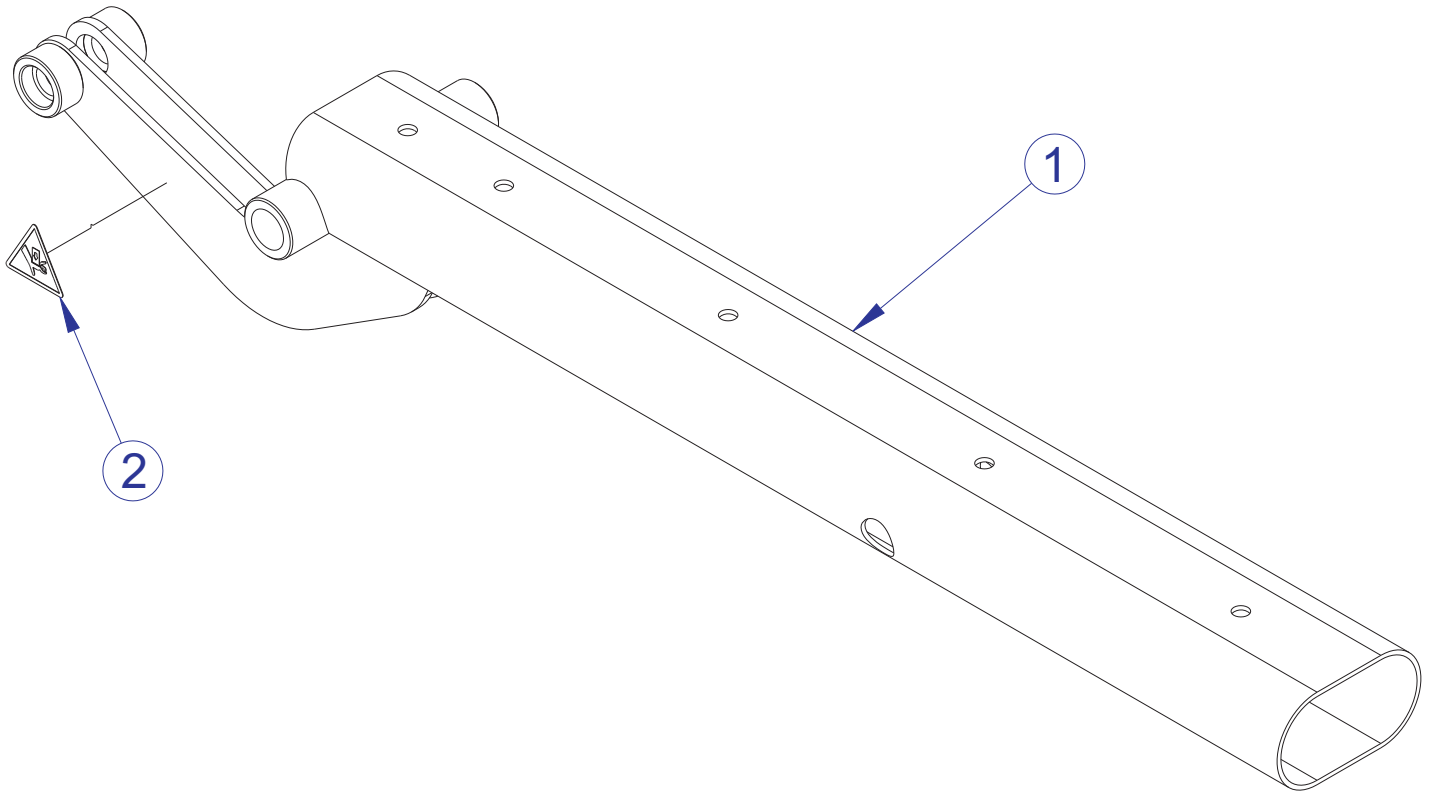

SMAB-001 SIGNATURE MULTI ADJUSTABLE BENCH BACK PAD SUPPORT ASSEMBLY - 82441XX

ITEM NO.	QTY.	PART NO.	DESCRIPTION
1	1	82441XX	ASSY, SMAB, BACK PAD SPRT
2	2	8039501	LABEL, WARNING, TRIANGLE