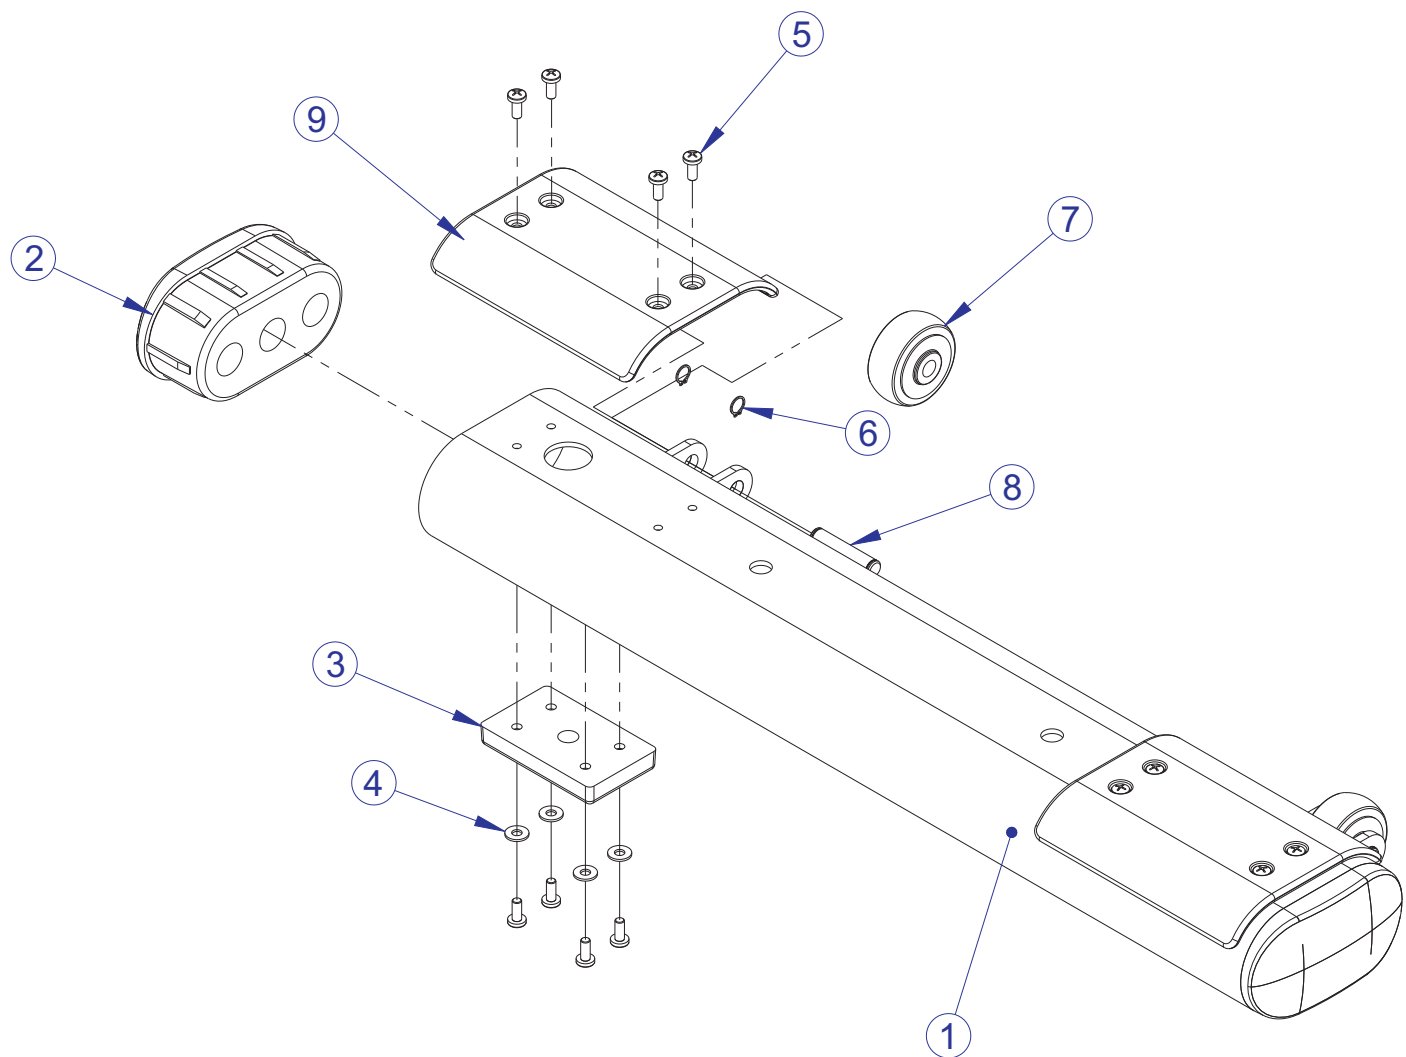

SMAB-001 SIGNATURE MULTI ADJUSTABLE BENCH BACK PAD SUPPORT ASSEMBLY - 82441XX

ITEM NO.	QTY.	PART NO.	DESCRIPTION
1	1	82441XX	ASSY, SMAB, BACK PAD SPRT
2	2	8039501	LABEL, WARNING, TRIANGLE

SMAB-001 SIGNATURE MULTI ADJUSTABLE BENCH SEAT ADJUSTMENT ASSEMBLY - 82442XX

ITEM NO.	QTY.	PART NO.	DESCRIPTION
1	1	82442XX	ASSY, SMAB, SEAT ADJ
2	2	8039501	LABEL, WARNING, TRIANGLE

SMAB-001 SIGNATURE MULTI ADJUSTABLE BENCH BASE FRAME ASSEMBLY - 80987XX

ITEM NO.	QTY.	PART NO.	DESCRIPTION
1	1	80986XX	WLDMT, SMAB, BASE SPRT
2	2	7800401	CAP, LRG FLOV END
3	2	7810801	PAD, RUBBER FOOT
4	8	3114407	WASHER, FLAT #10 SAE ST BZ
5	16	3239102	SCREW, M5 X .8 X 12 PHL PAN TT ST BZ
6	4	3232405	RNG, BRE .352,5100-37,ST,PP,B
7	2	7656301	WHEEL, 2 OD X 3/8 ID RUBBER
8	2	7705302	AXLE, WHEEL
9	2	7821701	GUARD, PAINT, SHORT