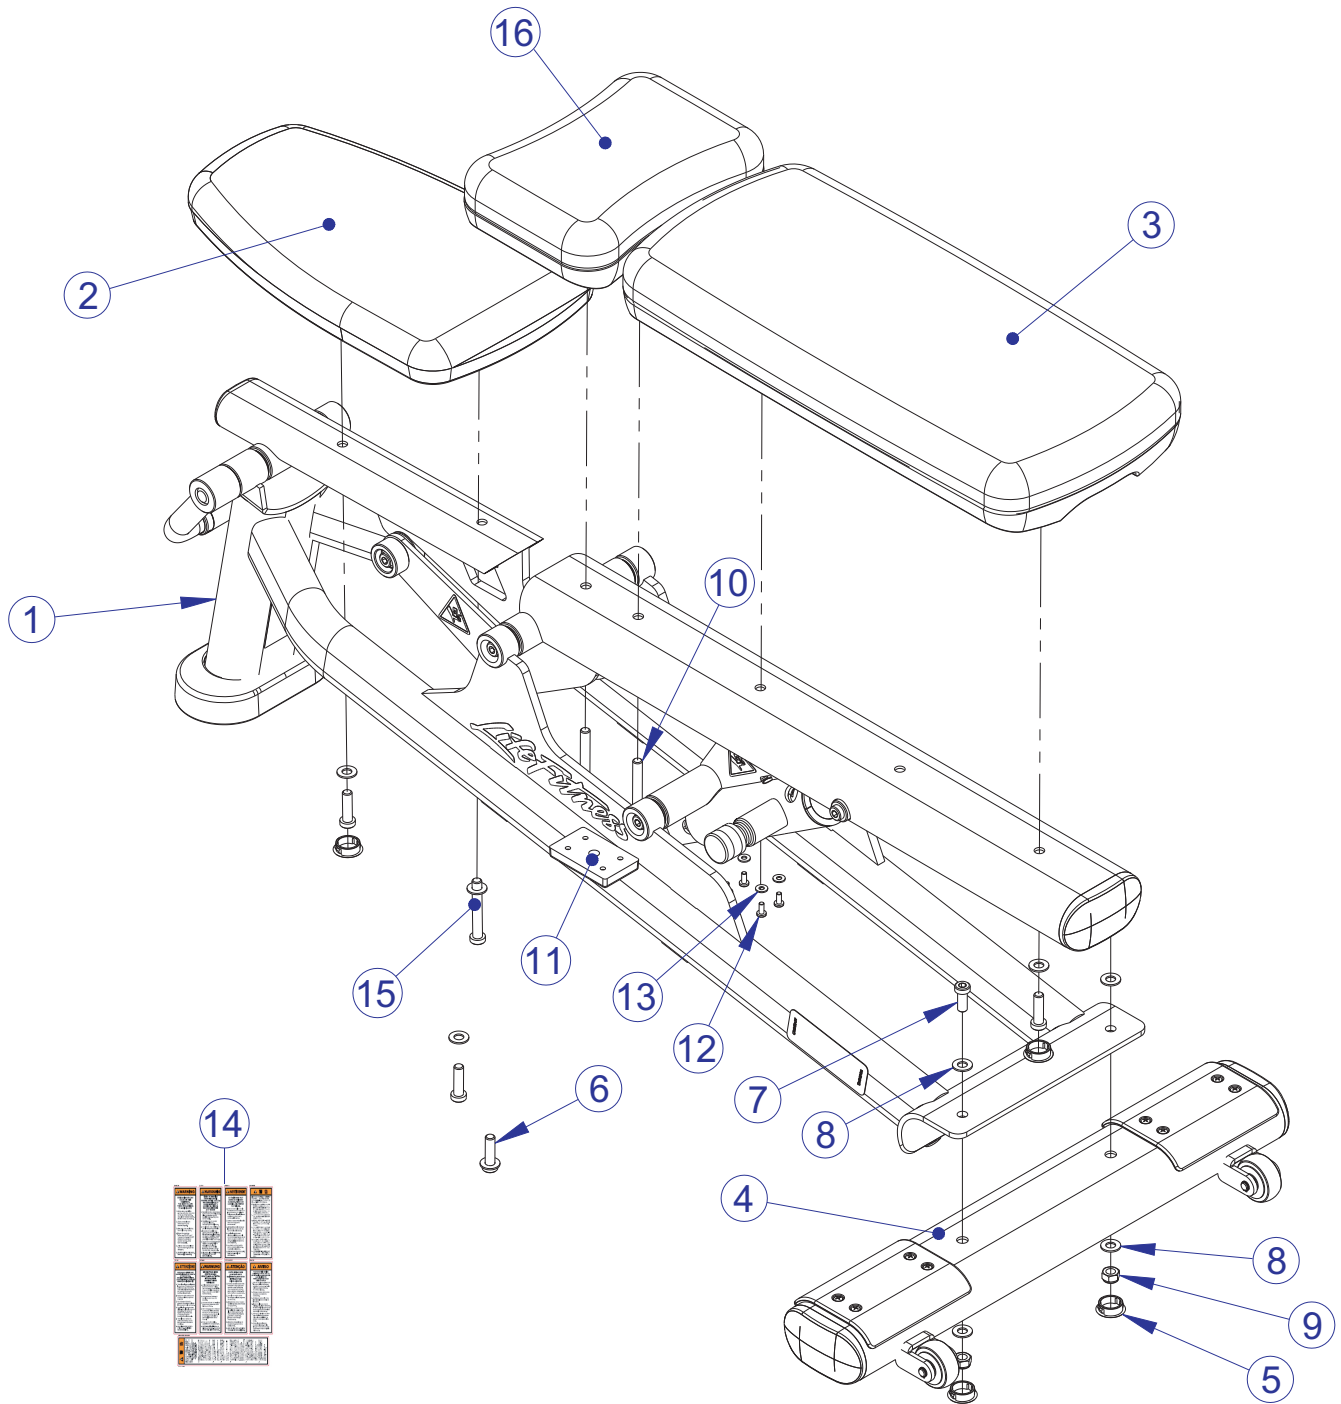

SEE PAGE 4 FOR LEGEND

SMAB-001 SIGNATURE MULTI ADJUSTABLE BENCH COMPONENT ASSEMBLY LEGEND

ITEM NO.	QTY.	PART NO.	DESCRIPTION
1	1	81815XX	ASSY, SMAB, FRAME
2	1	78138XX	PAD, 10 X 16 TAPERED CONVEX
3	1	78140XX	PAD, 24 X 11 FLAT
4	1	80987XX	PTD ASSY, SMAB, BASE FRAME
5	4	3237403	PLUG, 1" HOLE
6	4	3256204	SCREW, M10 X 1.5 35MM ZN
7	2	3256202	SCREW, M10 X 1.5 25MM ZN
8	10	3102514	WASHER, FLAT 3/8" SAE ST ZN
9	2	3242002	NUT, M10 X 1.5 HEX NYLOCK
10	2	3256216	SCREW, M10 X 1.5 95MM ZN
11	1	7810801	PAD, RUBBER FOOT
12	4	3239102	SCREW, M5 X .8 X 12 PHL PAN TT ST BZ
13	4	3114407	WASHER, FLAT #10 SAE ST BZ
14	1	8137701	DECAL, WARNING, HORIZ, MULTI-LANG SHEET
15	1	3256211	SCREW, M10 X 1.5 70MM ZN
16	1	80325XX	PAD, 8 X 11 LUMBAR