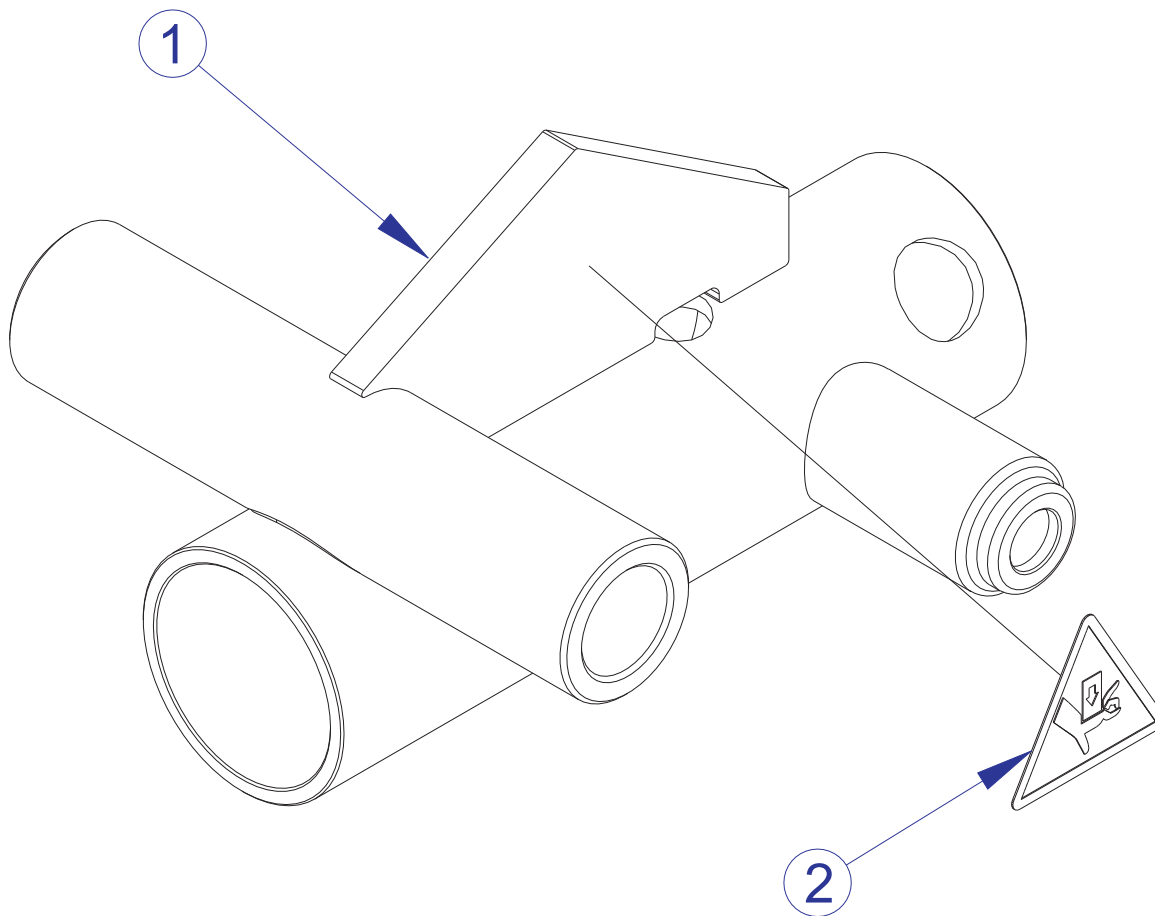

SMAB-001 SIGNATURE MULTI ADJUSTABLE BENCH SEAT ADJUSTMENT ASSEMBLY - 82442XX

ITEM NO.	QTY.	PART NO.	DESCRIPTION
1	1	82442XX	ASSY, SMAB, SEAT ADJ
2	2	8039501	LABEL, WARNING, TRIANGLE