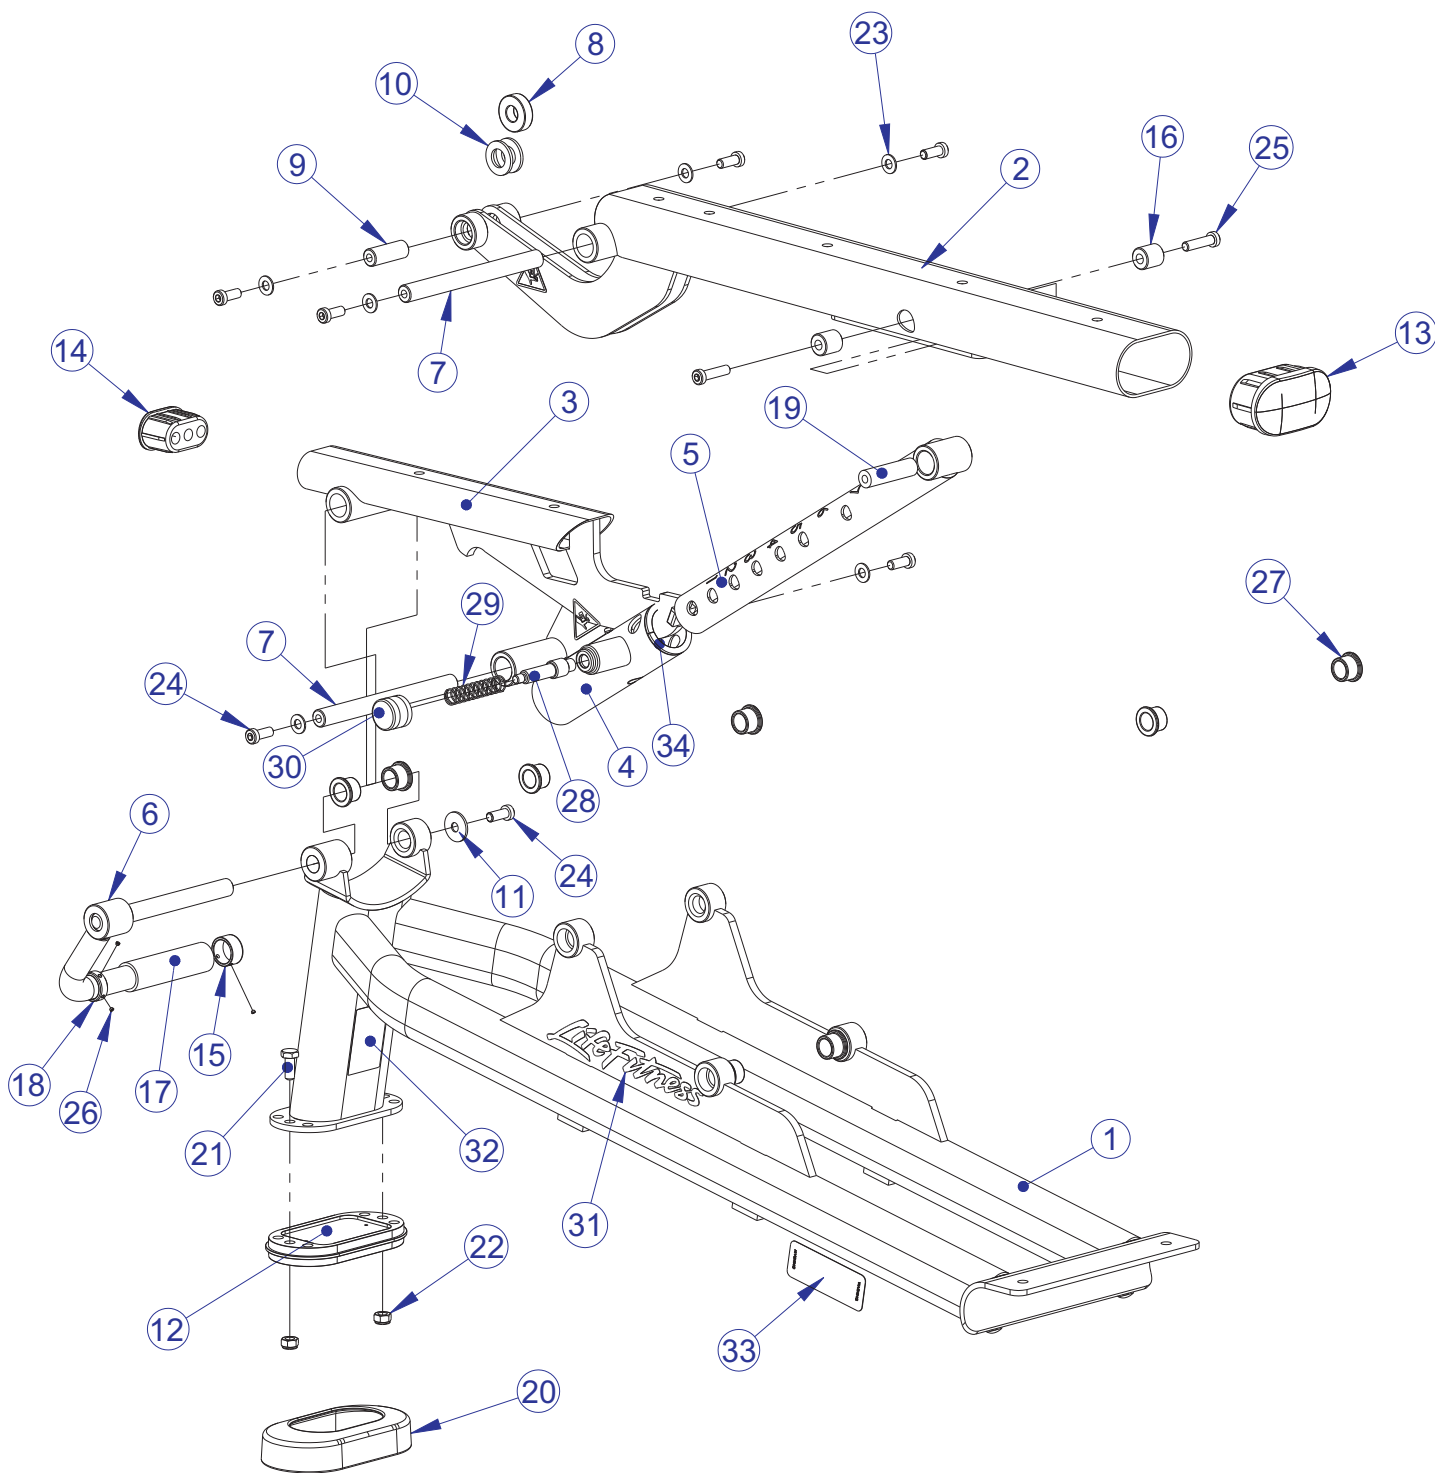

SMAB-001 SIGNATURE MULTI ADJUSTABLE BENCH FRAME ASSEMBLY - 81815XX

SEE PAGE 6 FOR LEGEND

SMAB-001 SIGNATURE MULTI ADJUSTABLE BENCH FRAME ASSEMBLY LEGEND

ITEM NO.	QTY.	PART NO.	DESCRIPTION
1	1	81800XX	ASSY, SMAB, FRAME
2	1	82441XX	ASSY, SMAB, BACK PAD SPRT
3	1	81799XX	WLDMT, SMAB, SEAT
4	1	82442XX	ASSY, SMAB, SEAT ADJ
5	1	8137901	WLDMT, SMAB, SEAT SELECTOR TUBE
6	1	8353901	PTD ASSY, SMAB, HANDLE
7	2	8181301	SHAFT, 0.75" DIAM
8	1	8181001	BEARING, BALL, 6203-2Z, SMAB
9	1	8181401	SHAFT, SMAB, SEAT FRONT PIVOT
10	2	3102513	WASHER, FLAT 3/4 SAE ST ZN
12	1	7763001	FOOT, 2.20 X 4.49 FLOV
13	1	7800401	CAP, LRG FLOV END
14	1	7800501	CAP, SML FLOV END
15	1	7662901	CAP, GRIP 1.25 OD
16	2	8140201	SPACER, 0.94 OD X .42 ID X 1" LONG
17	1	8245801	GRIP, 1.50 OD X 4.5"L
18	1	7662801	RING, GRIP 1.25 OD
19	1	8140101	SHAFT; PIVOT, SMAB
20	1	7340201	COVER; FOOT - STRAIGHT
21	2	3251202	M10 X 1.5 X 25MM UNS HEX CS ST ZN
22	2	3242002	NUT, M10 X 1.5 HEX NYLOCK
23	6	3102514	WASHER, FLAT 3/8" SAE ST ZN
24	6	3256202	SCREW, M10 X 1.5 25MM ZN
25	2	3256205	SCREW, M10 X 1.5 40MM ZN
26	4	3247701	M4 X 0.7 X 3 HZS NO CUP ST BO
27	8	3104901	BEARING, FLG .75 ID X 1.00 OD
28	1	7351302	PIN, PULL X 3.375
29	1	7351501	SPRING; PULL PIN LARGE
30	1	7424801	KNOB, POP PIN
31	2	7865201	LABEL, LIFE FITNESS LOGO
32	1	8106801	LABEL, SERIAL NUMBER, LARGE
33	1	7002501	LABEL; H WARNING 4.5 X 1.625
34	2	8087201	BUSHING, SLIP TUBE, PLASTIC, 55.3MM OD X 45.2MM ID