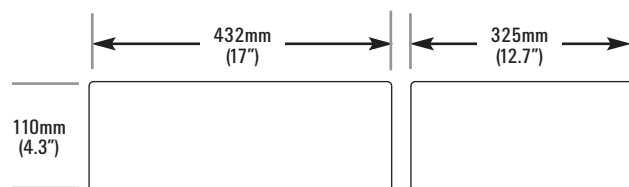

## DIMENSIONS

## PRODUCT INFORMATION

Model #:	DXR216161
Description:	16 Channel Network Digital Video Recorder with 160 GB HDD
UPC:	7-78597- 21616-5
Package Dimensions:	21" (W) x 17.5" (H) x 7" (D) 533mm (W) x 445mm (H) x 178mm (D)
Package Weight:	17 LB / 7.7 kg