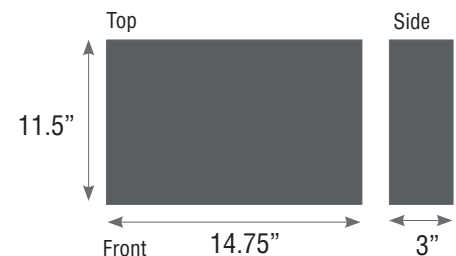

Dimensions:

Weight: 10.0 lbs

Product Views:

Front Panel

Back Panel

Strategic Vista International Inc.

300 Alden Road, Markham,
Ontario L3R 4C1
Canada.

3700 Koppers Street, Suite 100
Baltimore, Maryland 21227,
USA.