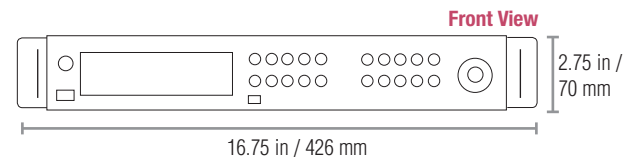

DIMENSIONS:

PRODUCT INFORMATION:

Model#:	L400 Series
Description:	4/8/16 Channel Pentaplex Network DVR
Cube:	1.49
Weight:	16 lb
Package Dimensions:	20" (w) x 18.5" (d) x 7" (h)

MODELS & UPC:

L404301 - 4 Channel Pentaplex Network DVR with CDRW & 300 GB HDD	7 78597 44301 1
L408301 - 8 Channel Pentaplex Network DVR with CDRW & 300 GB HDD	7 78597 48301 7
L416301 - 16 Channel Pentaplex Network DVR with CDRW & 300 GB HDD	7 78597 41630 5