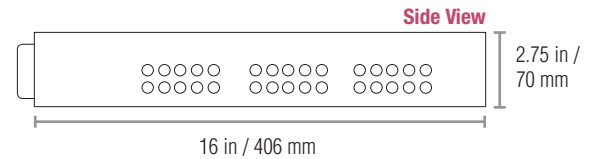

DIMENSIONS:

PRODUCT INFORMATION:

Model#:	L400 Series
Description:	4/8/16 Channel Pentaplex Network DVR
Cube:	1.49
Weight:	16 lb
Package Dimensions:	20" (w) x 18.5" (d) x 7" (h)

MODELS & UPC:

L404301 - 4 Channel Pentaplex Network DVR with CDRW & 300 GB HDD	7 78597 44301 1
L408301 - 8 Channel Pentaplex Network DVR with CDRW & 300 GB HDD	7 78597 48301 7
L416301 - 16 Channel Pentaplex Network DVR with CDRW & 300 GB HDD	7 78597 41630 5