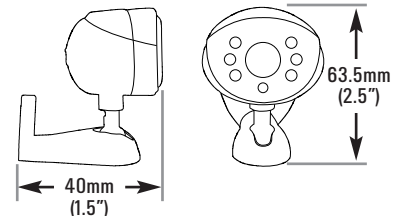

SEE WHAT YOU'VE BEEN MISSING

SG6113

www.lorexctv.com

STRATEGIC VISTA INTERNATIONAL INC.

300 Alden Road, Markham,
Ontario L3R 4C1
Canada

3700 Koppers Street, Suite 100
Baltimore, Maryland 21227,
USA

Download from Www.Somanuals.com. All Manuals Search And Download.

©2005 Strategic Vista International Inc.

As our product is subject to continuous improvement, SVII & subsidiaries reserve the right to modify product design, specifications & prices without notice and without incurring any obligation. E&OE