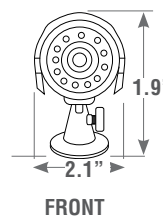

Dimensions

MONITOR:

CAMERA:

- * Broadband router is required
- ** Night Vision function designed to provide B&W video images in low light conditions. Object at our above the stated range may be partially obscured.
- *** Indoor/Outdoor cameras not recommended for direct exposure to rain, snow or water