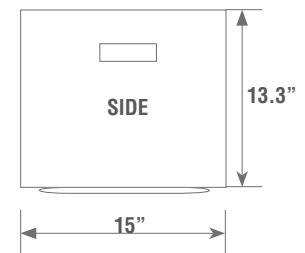

Dimensions

MONITOR: