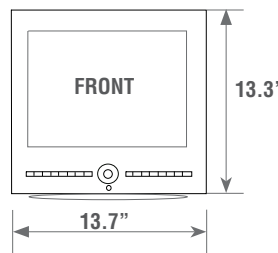

Product Information

Model#:	SG15F6584
Description:	15" Color Flat Screen CRT Surveillance System with 4 Night Vision Cameras
UPC:	7-78597-56584-3
Package Weight:	44 lbs
Package Dimensions:	20.4in x 19.4in x 22in (W x D x H)
Package Cube:	4.19

FRONT

BACK PANEL

CAMERA:

Image Sensor	1/4" Interline transfer type color CCD
Effective Pixels	512 H x 492 V (252k PIXELS)
Scanning System	525 Lines 2:1 Interlace
Resolution Horizontal	350 TV lines
Shutter Speed	1/60 ~ 1/10,000 sec
S/N Ratio	More than 48dB (AGC off)
Sync. System	Internal/Line Lock Mode
Min. Illumination	1.0 Lux (without LED) / 0.1 Lux (with LED)
White Balance	AWB
Video Output	VBS 1.0 Vp-p (75 ohms load)
Lens	Fixed Lens (6mm)
Power Supply	DC12V ±10% (from the monitor)
Power Consumption	100mA (without LED) / 180mA (with LED)
Operating Temp	14° F - 113° F (-10° C - +45° C)
Weather Proof Rating	IP44
Operating Humidity	90% RH max.

Dimensions

MONITOR:

CAMERA:

- * Broadband router is required
- ** Night Vision function designed to provide B&W video images in low light conditions. Object at our above the stated range may be partially obscured.
- *** Indoor/Outdoor cameras not recommended for direct exposure to rain, snow or water