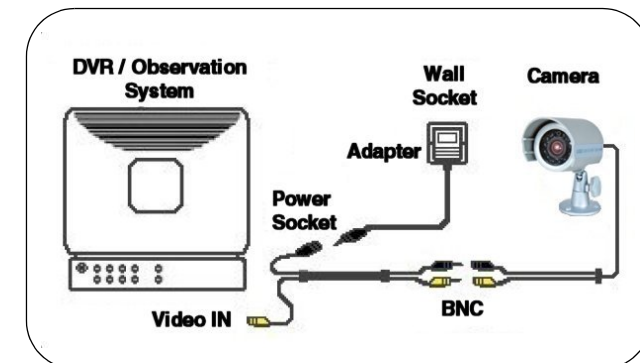

Setup Diagram: