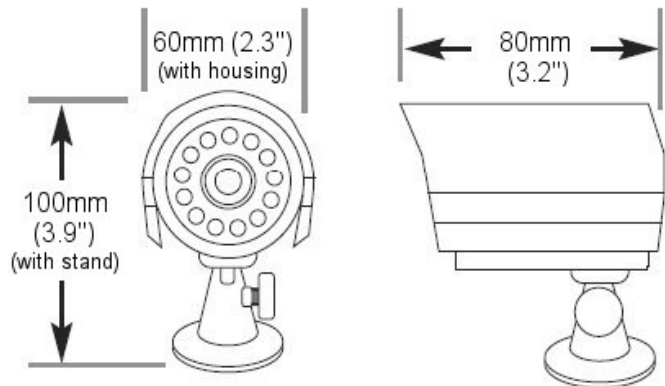

## 4. Camera Specifications

### Specifications:

|                           |   |
|---------------------------|---|
| <b>Image Sensor</b>       | 1/3" Color CCD                              |
| <b>Horizontal Res.</b>    | 480 TV lines                                |
| <b># Effective Pixels</b> | 752 (H) x 582 (V) (440K)                    |
| <b>Sync. System</b>       | Internal Sync.                              |
| <b>S/N Ratio</b>          | 45dB (AGC Off)                              |
| <b>Electronic Shutter</b> | 1/50 ~ 10,000 Sec.                          |
| <b>Illumination</b>       | 0 Lux (LED on)                              |
| <b>IR Distance</b>        | 35 ft. / 10 m.                              |
| <b>Lens</b>               | 6 mm / F2.0                                 |
| <b>Video Output</b>       | 1.0Vp-p @ 75 ohms                           |
| <b>LED</b>                | 12 LED                                      |
| <b>Power Supply</b>       | DC 12V ± 10% 300mA with 230V input          |
| <b>Operating Temp</b>     | 14°F ~ 122°F (-10° ~ 50°C)                  |
| <b>Storage Temp</b>       | -4°F ~ 140°F (-20° ~ 60°C)                  |
| <b>Dimension</b>          | 3.9" (H) x 3.2" (D)<br>100mm (H) x 80mm (D) |

### Dimensions: