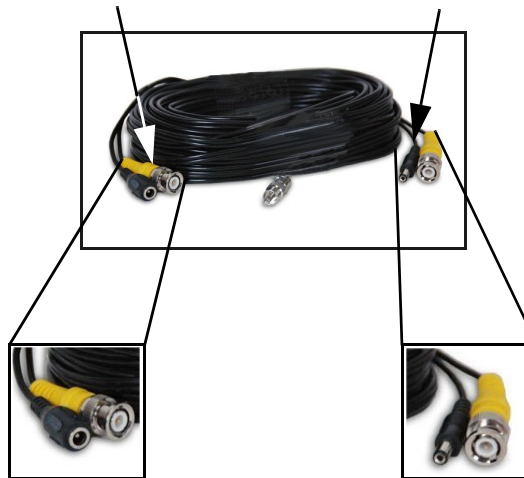

## 2. Installing the Video Camera

1. Attach the camera to the supplied stand.

2. Mount the camera stand to the desired mounting surface

The mounting stand is designed to permanently mount the camera to a surface.

3. Connect the 60ft Extension cable to the camera:

**BNC (VIDEO)**  
(Yellow Connector)      **POWER**  
(Black Connector)

**VIDEO INPUT CONNECTIONS:**  
Connect the BNC cable to the video input of the monitor, and connect the power adaptor to an outlet