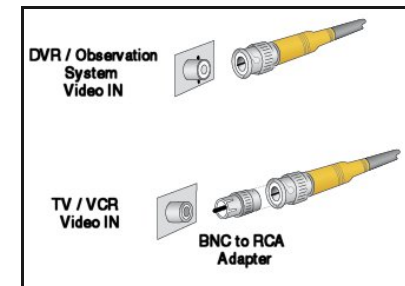

## 2. Installing the Video Camera

1. Attach the camera to the supplied stand.

2. Mount the camera stand to the desired mounting surface

The mounting stand is designed to permanently mount the camera to a surface.

3. Connect the 60ft Extension cable to the camera:

**BNC (VIDEO)**  
(Yellow Connector)      **POWER**  
(Black Connector)

**VIDEO INPUT CONNECTIONS:**  
Connect the BNC cable to the video input of the monitor, and connect the power adaptor to an outlet

**CAMERA CONNECTIONS:**  
Connect the BNC and Power cables to the Camera

## 3. Connecting the Camera

4. Connect the BNC end of the 60ft Extension Cable to the DVR / Observation System or to a TV/VCR.

Connect the BNC to RCA Adaptor as needed to allow for proper connectivity.

5. Connect the A/C Power Adaptor to the 60ft Extension cable (Black connector). Plug the Power adaptor to a wall outlet