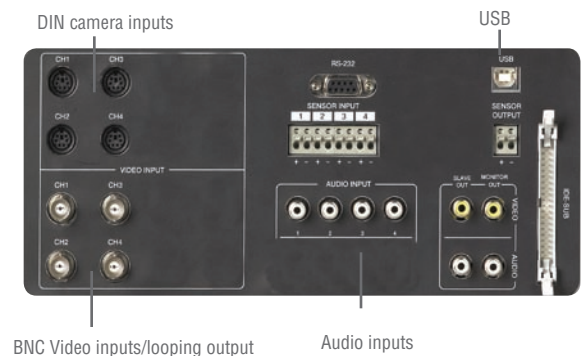

BACK JACK PANEL:

PRODUCT INFORMATION:

Model#:	SG21CD7444UQ-A80
Weight:	64 lbs /29 kgs
Package Dimensions:	21.5 X 26" X 22" / 546m X 660mm X 558mm (W x H x D)
UPC:	7-78597-07444-4
Package Cube:	7.11ft / 0.192m

Lorex Technology Inc.

300 Alden Road, Markham,
Ontario L3R 4C1
Canada.

3700 Koppers Street, Suite 504
Baltimore, Maryland 21227,
USA.

©2007 Lorex Technology Inc.

As our product is subject to continuous improvement, Lorex Technology & subsidiaries reserve the right to modify product design, specifications & prices without notice and without incurring any obligation. E&OE

0-18012007