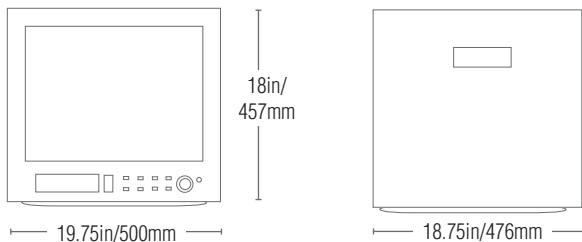

 **LOREX**[®]

SG21CD7444UQ-A80

www.lorexcctv.com

SPECIFICATIONS:

Monitor:

Picture Tube:	21" Color (diagonal)
Horizontal Resolution:	More than 480 Lines
Camera capable:	4 (DIN / BNC)
Audio inputs:	4 RCA
Quad Speed:	30 fps
Alarm Inputs/Outputs:	4/1
Input signal:	1 V p-p at 75 ohms terminated
Power source:	Multi-voltage (100-240 volts)
Power Consumption:	105 watts
Operation Temperature:	41°F - 104°F
Weight:	57 lbs (26 Kg)
Color:	Grey

DVR

Hard Disk Storage:	IDE Type, UTMA 66 above
Video Compression:	Modified MJPEG (5~20Kbyte/frame)
HDD:	Default 80 GB (User optional)
Video Resolution:	720 x 480
Recording Resolution:	640 x 224
Record Modes:	Alarm / External / Timer / Manual
Alarm history log:	1000 events
Security Protection:	Password protection
Display refresh rate:	60 ips
Record refresh rate:	60 ips

DIMENSIONS:

Monitor

Camera

Observation Camera

Image Device:	1/4" CCD
Picture Elements:	510 H x 492 V
Lens:	3.6 mm
Resolution:	350 TV Lines
Illumination:	0.5 Lux @ F2.0
Power Requirement:	powered from monitor via cable
Operating Temp:	14F to 113F (-10°C ~ +45°C)

Model#:	SG21CD7444UQ-A80
Weight:	64 lbs /29 kgs
Package Dimensions:	21.5 X 26" X 22" / 546m X 660mm X 558mm (W x H x D)
UPC:	7-78597-07444-4
Package Cube:	7.11ft / 0.192m

Lorex Technology Inc.

300 Alden Road, Markham,
Ontario L3R 4C1
Canada.