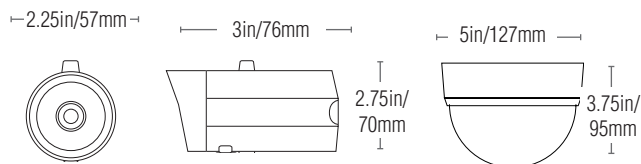

 **LOREX**[®]

SG21CD7444UQ-A80

www.lorexcctv.com

SPECIFICATIONS:

Monitor:

Picture Tube:	21" Color (diagonal)
Horizontal Resolution:	More than 480 Lines
Camera capable:	4 (DIN / BNC)
Audio inputs:	4 RCA
Quad Speed:	30 fps
Alarm Inputs/Outputs:	4/1
Input signal:	1 V p-p at 75 ohms terminated
Power source:	Multi-voltage (100-240 volts)
Power Consumption:	105 watts
Operation Temperature:	41°F - 104°F
Weight:	57 lbs (26 Kg)
Color:	Grey

DVR

Hard Disk Storage:	IDE Type, UTMA 66 above
Video Compression:	Modified MJPEG (5~20Kbyte/frame)
HDD:	Default 80 GB (User optional)
Video Resolution:	720 x 480
Recording Resolution:	640 x 224
Record Modes:	Alarm / External / Timer / Manual
Alarm history log:	1000 events
Security Protection:	Password protection
Display refresh rate:	60 ips
Record refresh rate:	60 ips

DIMENSIONS:

Monitor

Camera

Observation Camera

Image Device:	1/4" CCD
Picture Elements:	510 H x 492 V
Lens:	3.6 mm
Resolution:	350 TV Lines
Illumination:	0.5 Lux @ F2.0
Power Requirement:	powered from monitor via cable
Operating Temp:	14F to 113F (-10°C ~ +45°C)

Model#:	SG21CD7444UQ-A80
Weight:	64 lbs /29 kgs
Package Dimensions:	21.5 X 26" X 22" / 546m X 660mm X 558mm (W x H x D)
UPC:	7-78597-07444-4
Package Cube:	7.11ft / 0.192m

Lorex Technology Inc.

300 Alden Road, Markham,
Ontario L3R 4C1
Canada.