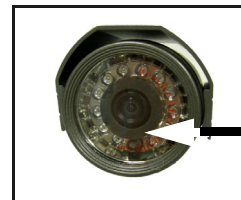

2. Aim the camera. Remove the protective film from the lens.