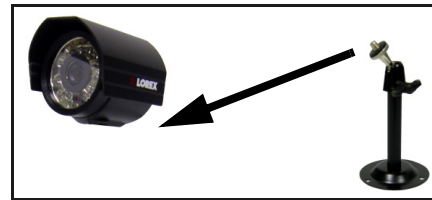

2. Installing the Camera

Note: Test the cameras prior to selecting a permanent mounting location by temporarily connecting the Cameras and Cables to the System.

1. Mount the camera stand to the desired mounting surface. Attach the camera to the supplied stand.

NOTE: The camera can be mounted to either a wall or a ceiling.