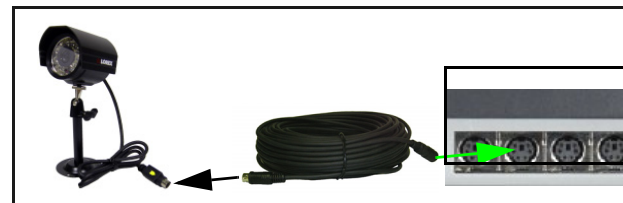

Quick Set-up Guide

English Revision 1.0

1. Package Contents

4 x Cameras

4x Camera Stands

4 x 100' (30m) DIN
Extension Cables

Features:

- High Resolution Image Sensor
- 24 High Intensity IR LEDs provides effective night vision range up to 50 ft. (15 m)**
- Day / Night mode: Picture automatically switches to B&W delivering better clarity in low light conditions
- Built in microphone provides one-way audio from the camera to the system
- Weatherproof*** Cameras ideal for indoor and outdoor applications (IP66)
- 100 ft.(30m) extension cable included per camera
- Ceiling or Wall Mountable Camera with versatile stand provides flexible mounting options

NOTE: The camera can be mounted to either a wall or a ceiling.

2. Aim the camera. Remove the protective film from the lens.

Lift the plastic tab on the lower edge of the camera to remove the protective film.

3. Connect the Extension cable to the camera. Connect the other end of the Extension Cable to the Observation System or DVR.

Note: Confirm that the arrows on the DIN Extension cable are aligned with the Camera Cable and System ports when connecting the cable. If the pins in the DIN Cable are bent, the Camera will NOT function