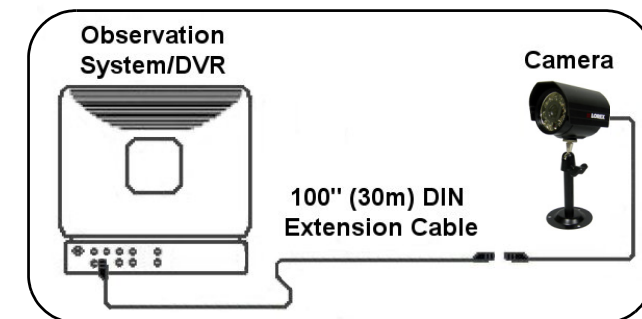

3. Connect the Extension cable to the camera. Connect the other end of the Extension Cable to the Observation System or DVR.

Note: Confirm that the arrows on the DIN Extension cable are aligned with the Camera Cable and System ports when connecting the cable. If the pins in the DIN Cable are bent, the Camera will NOT function

3. Camera Diagram

6-PIN DIN Connection:

Cameras with 6 Pin DIN connections draw power from the Observation System or DVR. Additional power adapters are not needed for these cameras.

6 PIN DIN

System Connection Diagram: