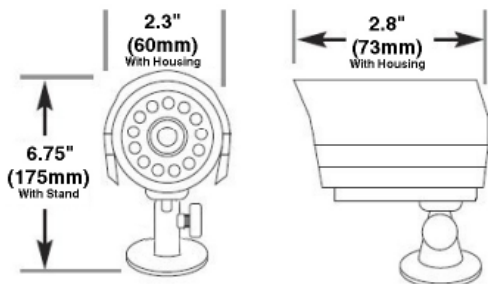

4. Camera Specifications

Image Device	1/4" Color Image Sensor
Effective Pixels	656H x 492V
Scanning System	2:1 Interlace NTSC: 525 Lines
Resolution	Horizontal 480 TV lines
AES Shutter Speed	1/60 ~ 1/50,000 sec.
S/N Ratio	More than 48dB (AGC off)
Sync. System	Internal
Min. Illumination	3 LUX @F1.2 (no LED) 0 LUX (with LED)
IR Night Vision	24 IR LED / 850nm / 50' (15m)
Video Output	1.0 Vp-p (75 ohms)
White Balance	AWB
Termination	6 Pin DIN
Lens	Fixed Lens (3.6mm)
Viewing Angle	H: 59°; V:44°; D: 73°
FOV (Diagonal)	70 Degrees
Power Requirement	DC 12V ± 10%
Power Consumption	With IR: Max 330mA W/o IR: Max 90mA
Operating Temp	14°F ~ 122°F (-10° ~ 50°C)
Operating Humidity	Within 90% RH
Weight (With Stand)	0.81lb / 0.36 kg

Dimensions: