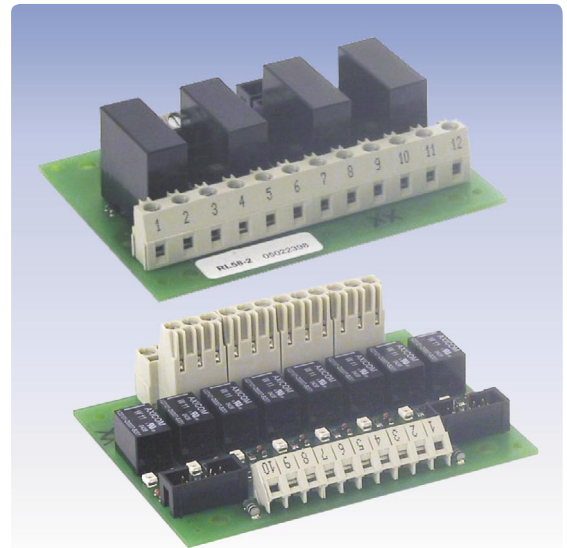

Relay Modules

RL58-1/RL58-2

- **8 or 4 relay outputs, respectively, with one dry changeover contact each**
- **Actuation display by LED for each output**
- **Switch contacts on terminals**
- **Easy mounting on componentry carrier**
- **Connection with control panel via flat cable**

Description

The fire detection control panels Series BC216 and BC016, respectively, provide 16 freely programmable open-collector control outputs. Eight of these outputs are connected to a flat cable connector. The Relay Modules RL58-1 and RL58-2 allow for the easy conversion of these control outputs to dry changeover contacts. The componentry is connected to the fire detection control panel via a flat cable.

The RL58-1 provides eight relay outputs with a maximum contact rating of 30W. The current is limited to 1A and the voltage is limited to 60VDC. The RL58-2 offers four relay outputs with a maximum of 5A/230VAC. The terminal of the RL58-2 are designed for mains voltage. Two relay modules RL58-2 are each cascadable via pin connectors. The relay module is delivered with flat cable and mounting accessories for easy installation.

Specifications

Operating voltage	20 – 31VDC
Current consumption at 24V	typ. 22mA per activated circuit
Control current	typ. 1.2mA per input
Ambient temperature	-5°C to +50°C

RL58-1

Switching power per contact	1A/60V/30W
Contact life	approx. 5 mill. switching cycles (unloaded) approx. 300,000 switching cycles (at 24VDC/1A)
Dimensions L × W × H	85 × 65 × 37 (mm)
Weight	330g
Part No.	222004
Order name	Relay Module 8-Fold/60VDC RL58-1