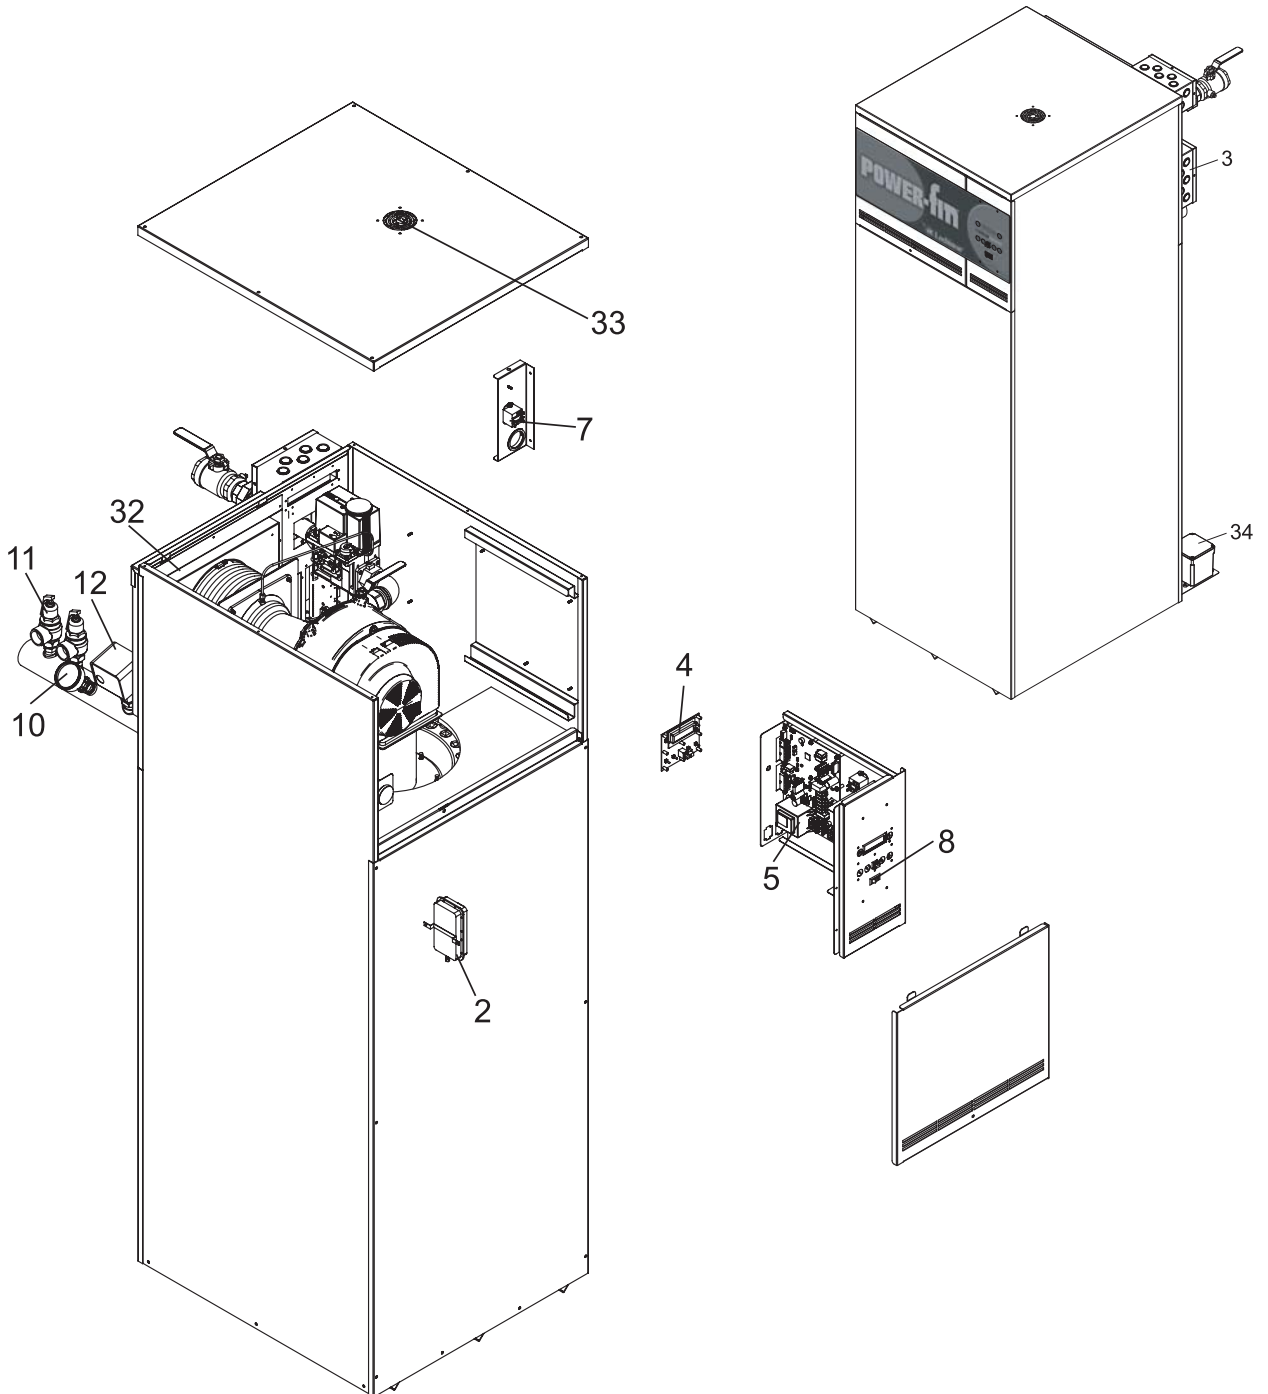

HEAT EXCHANGER ASSEMBLY

GAS TRAIN ASSEMBLY

CONTROL PANEL

ITEM NO.	PART NO.	DESCRIPTION	MODEL NO.
CONTROLS			
1	FAN3719	FAN REPLACEMENT ASSEMBLY	PB/PF1501-2001
2	PRS30002	SWITCH, PRESSURE BEFORE D08	PB/PF1501-2001-M9
2	PRS20008	SWITCH, PRESSURE AFTER D08	PB/PF1501-2001-M9
2	PRS30003	SWITCH, PRESSURE BEFORE D08	PB/PF1501/2001-B9
2	PRS20009	SWITCH, PRESSURE AFTER D08	PB/PF1501/2001-B9
2	PRS30004	SWITCH, PRESSURE BEFORE	PB/PF1701-B9
2	PRS20012	SWITCH, PRESSURE AFTER	PB/PF1701-B9
3	RLY2114	CONNECTION BOARD	ALL
4	RLY2210	BOARD, CONTROL, USER INTERFACE	ALL
5	RLY2100	BOARD, CONTROL, MAIN	ALL
6	RLY2706	RELAY, PUMP	ALL
7	RLY2105	RELAY, 24 VAC COIL	ALL
8	SWT2006	SWITCH, ON / OFF	ALL
9	HLC2702	HI LIMIT W/ MANUAL RESET	ALL PB
9	HLC2701	HI LIMIT AUTO RESET	ALL PF
10	GTP2900	GUAGE, TEMP AND PRESSURE	ALL PB
11	RLV2003	VALVE, PRESSURE RELIEF, 1", 50#	PB1501/1701
11	RLV2001	VALVE, PRESS RELIEF, 3/4, 50#	PB2001
11	RLV2016	VALVE, RELIEF 1" 150# T&P	All PF
12	WTR2140	SWITCH, FLOW	ALL