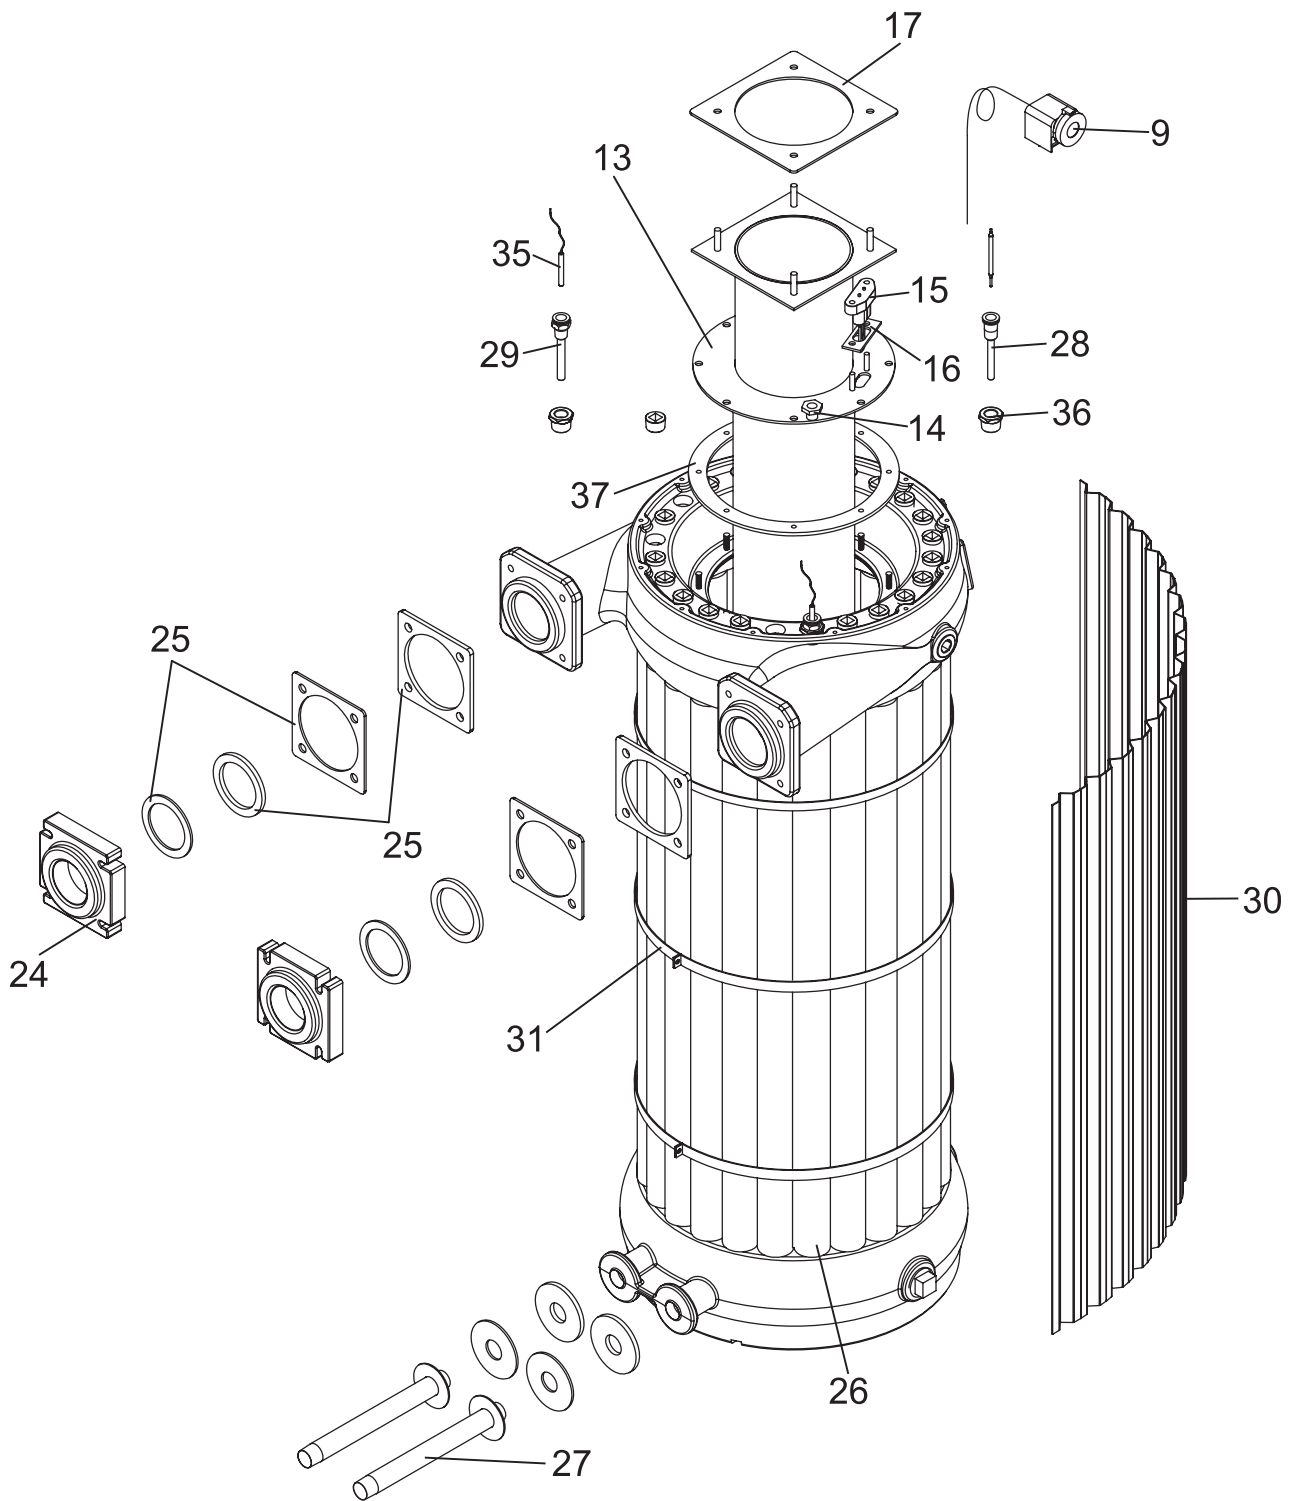

HEAT EXCHANGER ASSEMBLY

GAS TRAIN ASSEMBLY

CONTROL PANEL

ITEM NO.	PART NO.	DESCRIPTION	MODEL NO.
CONTROLS			
1	FAN3719	FAN REPLACEMENT ASSEMBLY	PB/PF1501-2001
2	PRS30002	SWITCH, PRESSURE BEFORE D08	PB/PF1501-2001-M9
2	PRS20008	SWITCH, PRESSURE AFTER D08	PB/PF1501-2001-M9
2	PRS30003	SWITCH, PRESSURE BEFORE D08	PB/PF1501/2001-B9
2	PRS20009	SWITCH, PRESSURE AFTER D08	PB/PF1501/2001-B9
2	PRS30004	SWITCH, PRESSURE BEFORE	PB/PF1701-B9
2	PRS20012	SWITCH, PRESSURE AFTER	PB/PF1701-B9
3	RLY2114	CONNECTION BOARD	ALL
4	RLY2210	BOARD, CONTROL, USER INTERFACE	ALL
5	RLY2100	BOARD, CONTROL, MAIN	ALL
6	RLY2706	RELAY, PUMP	ALL
7	RLY2105	RELAY, 24 VAC COIL	ALL
8	SWT2006	SWITCH, ON / OFF	ALL
9	HLC2702	HI LIMIT W/ MANUAL RESET	ALL PB
9	HLC2701	HI LIMIT AUTO RESET	ALL PF
10	GTP2900	GUAGE, TEMP AND PRESSURE	ALL PB
11	RLV2003	VALVE, PRESSURE RELIEF, 1", 50#	PB1501/1701
11	RLV2001	VALVE, PRESS RELIEF, 3/4, 50#	PB2001
11	RLV2016	VALVE, RELIEF 1" 150# T&P	All PF
12	WTR2140	SWITCH, FLOW	ALL