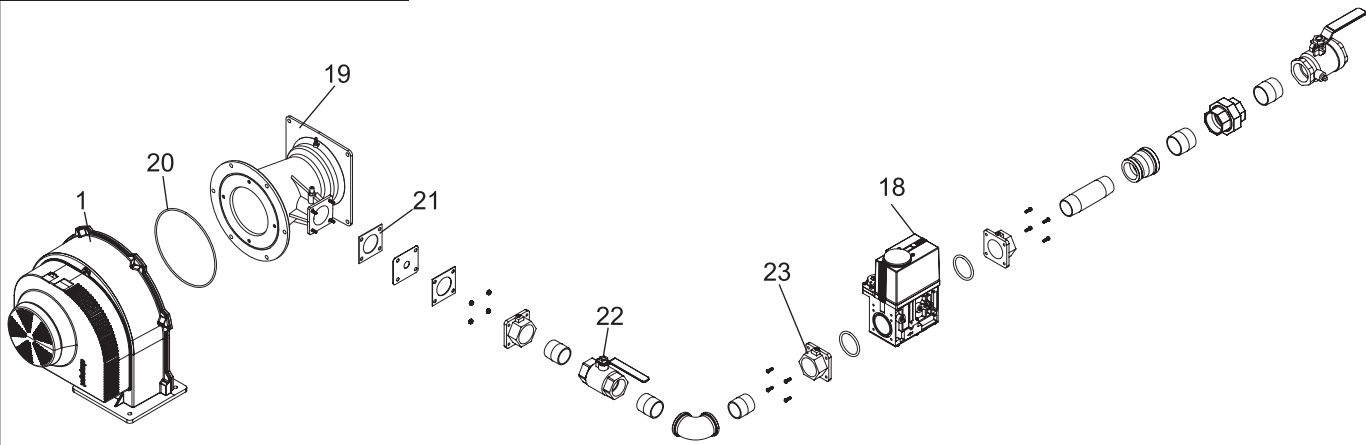

HEAT EXCHANGER ASSEMBLY

GAS TRAIN ASSEMBLY

CONTROL PANEL

ITEM NO.	PART NO.	DESCRIPTION	MODEL NO.
CONTROLS			
1	FAN3719	FAN REPLACEMENT ASSEMBLY	PB/PF1501-2001
2	PRS30002	SWITCH, PRESSURE BEFORE D08	PB/PF1501-2001-M9
2	PRS20008	SWITCH, PRESSURE AFTER D08	PB/PF1501-2001-M9
2	PRS30003	SWITCH, PRESSURE BEFORE D08	PB/PF1501/2001-B9
2	PRS20009	SWITCH, PRESSURE AFTER D08	PB/PF1501/2001-B9
2	PRS30004	SWITCH, PRESSURE BEFORE	PB/PF1701-B9
2	PRS20012	SWITCH, PRESSURE AFTER	PB/PF1701-B9
3	RLY2114	CONNECTION BOARD	ALL
4	RLY2210	BOARD, CONTROL, USER INTERFACE	ALL
5	RLY2100	BOARD, CONTROL, MAIN	ALL
6	RLY2706	RELAY, PUMP	ALL
7	RLY2105	RELAY, 24 VAC COIL	ALL
8	SWT2006	SWITCH, ON / OFF	ALL
9	HLC2702	HI LIMIT W/ MANUAL RESET	ALL PB
9	HLC2701	HI LIMIT AUTO RESET	ALL PF
10	GTP2900	GUAGE, TEMP AND PRESSURE	ALL PB
11	RLV2003	VALVE, PRESSURE RELIEF, 1", 50#	PB1501/1701
11	RLV2001	VALVE, PRESS RELIEF, 3/4, 50#	PB2001
11	RLV2016	VALVE, RELIEF 1" 150# T&P	All PF
12	WTR2140	SWITCH, FLOW	ALL