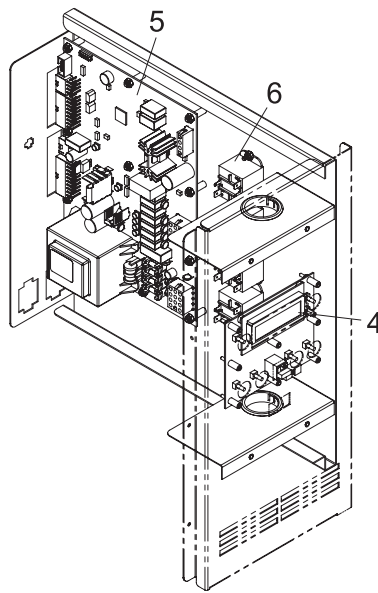

HEAT EXCHANGER ASSEMBLY

GAS TRAIN ASSEMBLY

CONTROL PANEL

ITEM NO.	PART NO.	DESCRIPTION	MODEL NO.
CONTROLS			
1	FAN3719	FAN REPLACEMENT ASSEMBLY	PB/PF1501-2001
2	PRS30002	SWITCH, PRESSURE BEFORE D08	PB/PF1501-2001-M9
2	PRS20008	SWITCH, PRESSURE AFTER D08	PB/PF1501-2001-M9
2	PRS30003	SWITCH, PRESSURE BEFORE D08	PB/PF1501/2001-B9
2	PRS20009	SWITCH, PRESSURE AFTER D08	PB/PF1501/2001-B9
2	PRS30004	SWITCH, PRESSURE BEFORE	PB/PF1701-B9
2	PRS20012	SWITCH, PRESSURE AFTER	PB/PF1701-B9
3	RLY2114	CONNECTION BOARD	ALL
4	RLY2210	BOARD, CONTROL, USER INTERFACE	ALL
5	RLY2100	BOARD, CONTROL, MAIN	ALL
6	RLY2706	RELAY, PUMP	ALL
7	RLY2105	RELAY, 24 VAC COIL	ALL
8	SWT2006	SWITCH, ON / OFF	ALL
9	HLC2702	HI LIMIT W/ MANUAL RESET	ALL PB
9	HLC2701	HI LIMIT AUTO RESET	ALL PF
10	GTP2900	GUAGE, TEMP AND PRESSURE	ALL PB
11	RLV2003	VALVE, PRESSURE RELIEF, 1", 50#	PB1501/1701
11	RLV2001	VALVE, PRESS RELIEF, 3/4, 50#	PB2001
11	RLV2016	VALVE, RELIEF 1" 150# T&P	All PF
12	WTR2140	SWITCH, FLOW	ALL