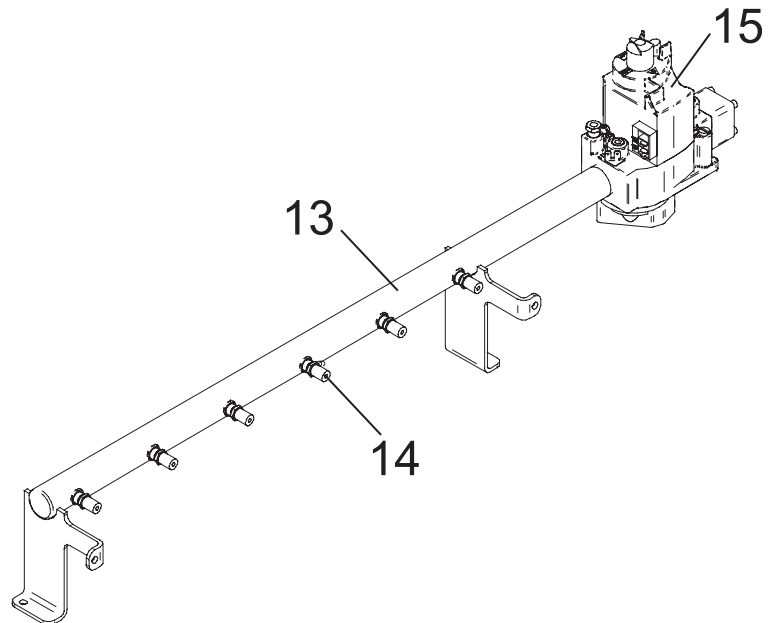

PARTS AND SERVICE DEPARTMENT
 Nashville, Tennessee
 615-889-8900 • Fax: 615-547-1000
 www.Lochinvar.com

Replacement Parts List

Solution Boilers CB 45-260

Control Panel

Heat Exchanger Assembly

Gas Train

ITEM NO.	PART NO.	DESCRIPTION	MODEL NO.
FLUE DAMPERS			
1	DRH2934	FLUE DAMPER - 4"	CB045
1	DRH2935	FLUE DAMPER - 5"	CB075/090
1	DRH2936	FLUE DAMPER - 6"	CB135
1	DRH2937	FLUE DAMPER - 7"	CB180//215
1	DRH2938	FLUE DAMPER - 8"	CB260
LOCH-HEAT® TILE			
2	FIB2963	INSULATION, BOTTOM	CB45
2	FIB2964	INSULATION, BOTTOM	CB75/90
2	FIB2965	INSULATION, BOTTOM	CB135
2	FIB2966	INSULATION, BOTTOM	CB180
2	FIB2967	INSULATION, BOTTOM	CB215
2	FIB2968	INSULATION, BOTTOM	CB260
6	FIB2973	LOCH-HEAT TILE, SIDE RIGHT	CB045/260
3	FIB2942	LOCH-HEAT TILE, SIDE LEFT	CB045/260
7	FIB2943	LOCH-HEAT TILE, FRONT	CB045
7	FIB2945	LOCH-HEAT TILE, FRONT	CB075 & 090
7	FIB2947	LOCH-HEAT TILE, FRONT	CB135
7	FIB2949	LOCH-HEAT TILE, FRONT	CB180
7	FIB2951	LOCH-HEAT TILE, FRONT	CB215
7	FIB2953	LOCH-HEAT TILE, FRONT	CB260
23	FIB2944	LOCH-HEAT TILE, BACK	CB045
23	FIB2946	LOCH-HEAT TILE, BACK	CB075 & 090
23	FIB2948	LOCH-HEAT TILE, BACK	CB135
23	FIB2950	LOCH-HEAT TILE, BACK	CB180
23	FIB2952	LOCH-HEAT TILE, BACK	CB215
23	FIB2954	LOCH-HEAT TILE, BACK	CB260
HEAT EXCHANGERS			
5	HEX3857	HEAT EXCHANGER H	CB45
5	HEX3858	HEAT EXCHANGER H	CB75/90
5	HEX3859	HEAT EXCHANGER H	CB135
5	HEX3860	HEAT EXCHANGER H	CB180
5	HEX3861	HEAT EXCHANGER H	CB215
5	HEX3862	HEAT EXCHANGER H	CB260
19	BKP2074	BYPASS PIPE	ALL
PUMPS			
26	ARM3007PBF	PUMP, BOILER BYPASS	CB45-260
CONTROLS			
8	RLY2105	RELAY, PUMP	ALL
9	RLY2023	IGNITION MODULE	ALL
10	TRF2002	TRANSFORMER 50V.A.	ALL
16	HLC2909	HIGH LIMIT	CB045-260
17	TST2032	THERMOSTAT SENSOR	ALL
20	TST2314	THERMOSTAT, TWO STAGE M9	ALL CB
24	GTP2900	TRIOMETER GAUGE 75# PSI	ALL CB
	HLC2906	ROLLOUT SWITCH 200 DEG.	CB045
	HLC2907	ROLLOUT SWITCH 220 DEG.	CB075
	HLC2908	ROLLOUT SWITCH 280 DEG	CB260
	HLC2903	ROLLOUT SWITCH 250 DEG.	CB90, 135-180-215
	HLC2906	SPILL SWITCH 200 DEG.	CB260
	HLC2903	SPILL SWITCH 250 DEG.	CB90, 135 & 215
	HLC2907	SPILL SWITCH 220 DEG	CB45-75
	HLC2908	SPILL SWITCH 280 DEG	CB180
PILOT & BURNER ASSEMBLIES			
11	BNR2903	MAIN BURNER	ALL
12	PLT2303	PILOT, INTERMITTENT, NAT. M9	CBN045
12	PLT3303	PILOT, INTERMITTENT, LP. M9	CBN045
12	PLT2908	PILOT, INTERMITTENT, NAT. M9	CBN075-260
12	PLT2909	PILOT, INTERMITTENT, LP. M9	CBL075-260
13	MAN2934	GAS MANIFOLD	CB045
13	MAN2935	GAS MANIFOLD	CB075/090
13	MAN2936	GAS MANIFOLD	CB135
13	MAN2937	GAS MANIFOLD	CB180
13	MAN2938	GAS MANIFOLD	CB215
13	MAN2939	GAS MANIFOLD	CB260