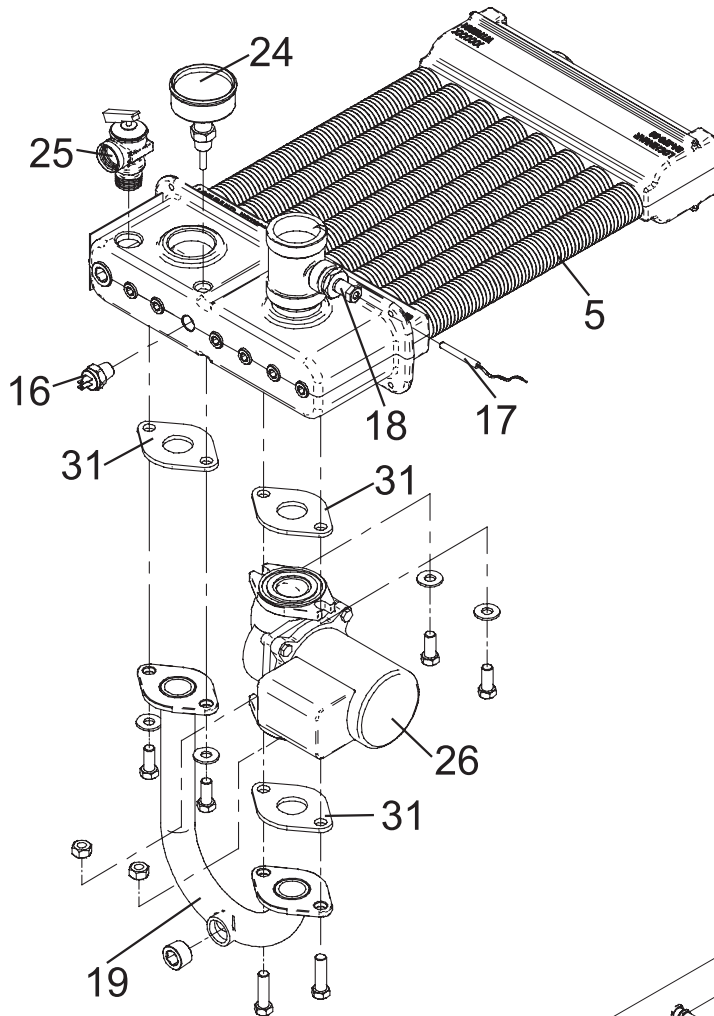

PARTS AND SERVICE DEPARTMENT
 Nashville, Tennessee
 615-889-8900 • Fax: 615-547-1000
 www.Lochinvar.com

Replacement Parts List

Solution Boilers CB 45-260

Control Panel

Heat Exchanger Assembly

Gas Train

ITEM NO.	PART NO.	DESCRIPTION	MODEL NO.
FLUE DAMPERS			
1	DRH2934	FLUE DAMPER - 4"	CB045
1	DRH2935	FLUE DAMPER - 5"	CB075/090
1	DRH2936	FLUE DAMPER - 6"	CB135
1	DRH2937	FLUE DAMPER - 7"	CB180//215
1	DRH2938	FLUE DAMPER - 8"	CB260
LOCH-HEAT® TILE			
2	FIB2963	INSULATION, BOTTOM	CB45
2	FIB2964	INSULATION, BOTTOM	CB75/90
2	FIB2965	INSULATION, BOTTOM	CB135
2	FIB2966	INSULATION, BOTTOM	CB180
2	FIB2967	INSULATION, BOTTOM	CB215
2	FIB2968	INSULATION, BOTTOM	CB260
6	FIB2973	LOCH-HEAT TILE, SIDE RIGHT	CB045/260
3	FIB2942	LOCH-HEAT TILE, SIDE LEFT	CB045/260
7	FIB2943	LOCH-HEAT TILE, FRONT	CB045
7	FIB2945	LOCH-HEAT TILE, FRONT	CB075 & 090
7	FIB2947	LOCH-HEAT TILE, FRONT	CB135
7	FIB2949	LOCH-HEAT TILE, FRONT	CB180
7	FIB2951	LOCH-HEAT TILE, FRONT	CB215
7	FIB2953	LOCH-HEAT TILE, FRONT	CB260
23	FIB2944	LOCH-HEAT TILE, BACK	CB045
23	FIB2946	LOCH-HEAT TILE, BACK	CB075 & 090
23	FIB2948	LOCH-HEAT TILE, BACK	CB135
23	FIB2950	LOCH-HEAT TILE, BACK	CB180
23	FIB2952	LOCH-HEAT TILE, BACK	CB215
23	FIB2954	LOCH-HEAT TILE, BACK	CB260
HEAT EXCHANGERS			
5	HEX3857	HEAT EXCHANGER H	CB45
5	HEX3858	HEAT EXCHANGER H	CB75/90
5	HEX3859	HEAT EXCHANGER H	CB135
5	HEX3860	HEAT EXCHANGER H	CB180
5	HEX3861	HEAT EXCHANGER H	CB215
5	HEX3862	HEAT EXCHANGER H	CB260
19	BKP2074	BYPASS PIPE	ALL
PUMPS			
26	ARM3007PBF	PUMP, BOILER BYPASS	CB45-260
CONTROLS			
8	RLY2105	RELAY, PUMP	ALL
9	RLY2023	IGNITION MODULE	ALL
10	TRF2002	TRANSFORMER 50V.A.	ALL
16	HLC2909	HIGH LIMIT	CB045-260
17	TST2032	THERMOSTAT SENSOR	ALL
20	TST2314	THERMOSTAT, TWO STAGE M9	ALL CB
24	GTP2900	TRIOMETER GAUGE 75# PSI	ALL CB
	HLC2906	ROLLOUT SWITCH 200 DEG.	CB045
	HLC2907	ROLLOUT SWITCH 220 DEG.	CB075
	HLC2908	ROLLOUT SWITCH 280 DEG	CB260
	HLC2903	ROLLOUT SWITCH 250 DEG.	CB90, 135-180-215
	HLC2906	SPILL SWITCH 200 DEG.	CB260
	HLC2903	SPILL SWITCH 250 DEG.	CB90, 135 & 215
	HLC2907	SPILL SWITCH 220 DEG	CB45-75
	HLC2908	SPILL SWITCH 280 DEG	CB180
PILOT & BURNER ASSEMBLIES			
11	BNR2903	MAIN BURNER	ALL
12	PLT2303	PILOT, INTERMITTENT, NAT. M9	CBN045
12	PLT3303	PILOT, INTERMITTENT, LP. M9	CBN045
12	PLT2908	PILOT, INTERMITTENT, NAT. M9	CBN075-260
12	PLT2909	PILOT, INTERMITTENT, LP. M9	CBL075-260
13	MAN2934	GAS MANIFOLD	CB045
13	MAN2935	GAS MANIFOLD	CB075/090
13	MAN2936	GAS MANIFOLD	CB135
13	MAN2937	GAS MANIFOLD	CB180
13	MAN2938	GAS MANIFOLD	CB215
13	MAN2939	GAS MANIFOLD	CB260