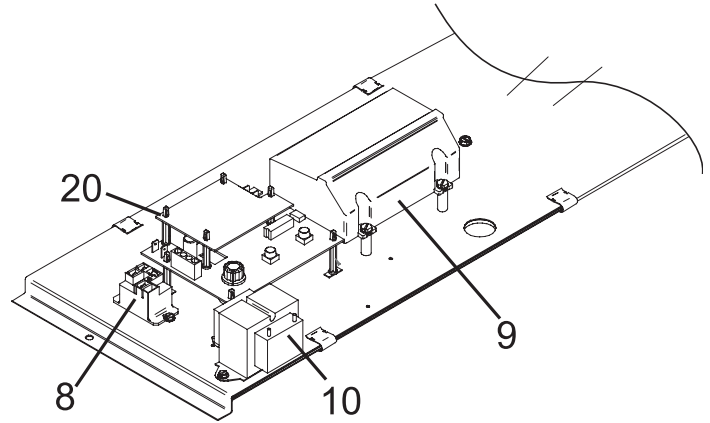

PARTS AND SERVICE DEPARTMENT
 Nashville, Tennessee
 615-889-8900 • Fax: 615-547-1000
 www.Lochinvar.com

Replacement Parts List

Solution Boilers CB 45-260

Control Panel

Heat Exchanger Assembly

Gas Train

ITEM NO.	PART NO.	DESCRIPTION	MODEL NO.
FLUE DAMPERS			
1	DRH2934	FLUE DAMPER - 4"	CB045
1	DRH2935	FLUE DAMPER - 5"	CB075/090
1	DRH2936	FLUE DAMPER - 6"	CB135
1	DRH2937	FLUE DAMPER - 7"	CB180//215
1	DRH2938	FLUE DAMPER - 8"	CB260
LOCH-HEAT® TILE			
2	FIB2963	INSULATION, BOTTOM	CB45
2	FIB2964	INSULATION, BOTTOM	CB75/90
2	FIB2965	INSULATION, BOTTOM	CB135
2	FIB2966	INSULATION, BOTTOM	CB180
2	FIB2967	INSULATION, BOTTOM	CB215
2	FIB2968	INSULATION, BOTTOM	CB260
6	FIB2973	LOCH-HEAT TILE, SIDE RIGHT	CB045/260
3	FIB2942	LOCH-HEAT TILE, SIDE LEFT	CB045/260
7	FIB2943	LOCH-HEAT TILE, FRONT	CB045
7	FIB2945	LOCH-HEAT TILE, FRONT	CB075 & 090
7	FIB2947	LOCH-HEAT TILE, FRONT	CB135
7	FIB2949	LOCH-HEAT TILE, FRONT	CB180
7	FIB2951	LOCH-HEAT TILE, FRONT	CB215
7	FIB2953	LOCH-HEAT TILE, FRONT	CB260
23	FIB2944	LOCH-HEAT TILE, BACK	CB045
23	FIB2946	LOCH-HEAT TILE, BACK	CB075 & 090
23	FIB2948	LOCH-HEAT TILE, BACK	CB135
23	FIB2950	LOCH-HEAT TILE, BACK	CB180
23	FIB2952	LOCH-HEAT TILE, BACK	CB215
23	FIB2954	LOCH-HEAT TILE, BACK	CB260
HEAT EXCHANGERS			
5	HEX3857	HEAT EXCHANGER H	CB45
5	HEX3858	HEAT EXCHANGER H	CB75/90
5	HEX3859	HEAT EXCHANGER H	CB135
5	HEX3860	HEAT EXCHANGER H	CB180
5	HEX3861	HEAT EXCHANGER H	CB215
5	HEX3862	HEAT EXCHANGER H	CB260
19	BKP2074	BYPASS PIPE	ALL
PUMPS			
26	ARM3007PBF	PUMP, BOILER BYPASS	CB45-260
CONTROLS			
8	RLY2105	RELAY, PUMP	ALL
9	RLY2023	IGNITION MODULE	ALL
10	TRF2002	TRANSFORMER 50V.A.	ALL
16	HLC2909	HIGH LIMIT	CB045-260
17	TST2032	THERMOSTAT SENSOR	ALL
20	TST2314	THERMOSTAT, TWO STAGE M9	ALL CB
24	GTP2900	TRIOMETER GAUGE 75# PSI	ALL CB
	HLC2906	ROLLOUT SWITCH 200 DEG.	CB045
	HLC2907	ROLLOUT SWITCH 220 DEG.	CB075
	HLC2908	ROLLOUT SWITCH 280 DEG	CB260
	HLC2903	ROLLOUT SWITCH 250 DEG.	CB90, 135-180-215
	HLC2906	SPILL SWITCH 200 DEG.	CB260
	HLC2903	SPILL SWITCH 250 DEG.	CB90, 135 & 215
	HLC2907	SPILL SWITCH 220 DEG	CB45-75
	HLC2908	SPILL SWITCH 280 DEG	CB180
PILOT & BURNER ASSEMBLIES			
11	BNR2903	MAIN BURNER	ALL
12	PLT2303	PILOT, INTERMITTENT, NAT. M9	CBN045
12	PLT3303	PILOT, INTERMITTENT, LP. M9	CBN045
12	PLT2908	PILOT, INTERMITTENT, NAT. M9	CBN075-260
12	PLT2909	PILOT, INTERMITTENT, LP. M9	CBL075-260
13	MAN2934	GAS MANIFOLD	CB045
13	MAN2935	GAS MANIFOLD	CB075/090
13	MAN2936	GAS MANIFOLD	CB135
13	MAN2937	GAS MANIFOLD	CB180
13	MAN2938	GAS MANIFOLD	CB215
13	MAN2939	GAS MANIFOLD	CB260