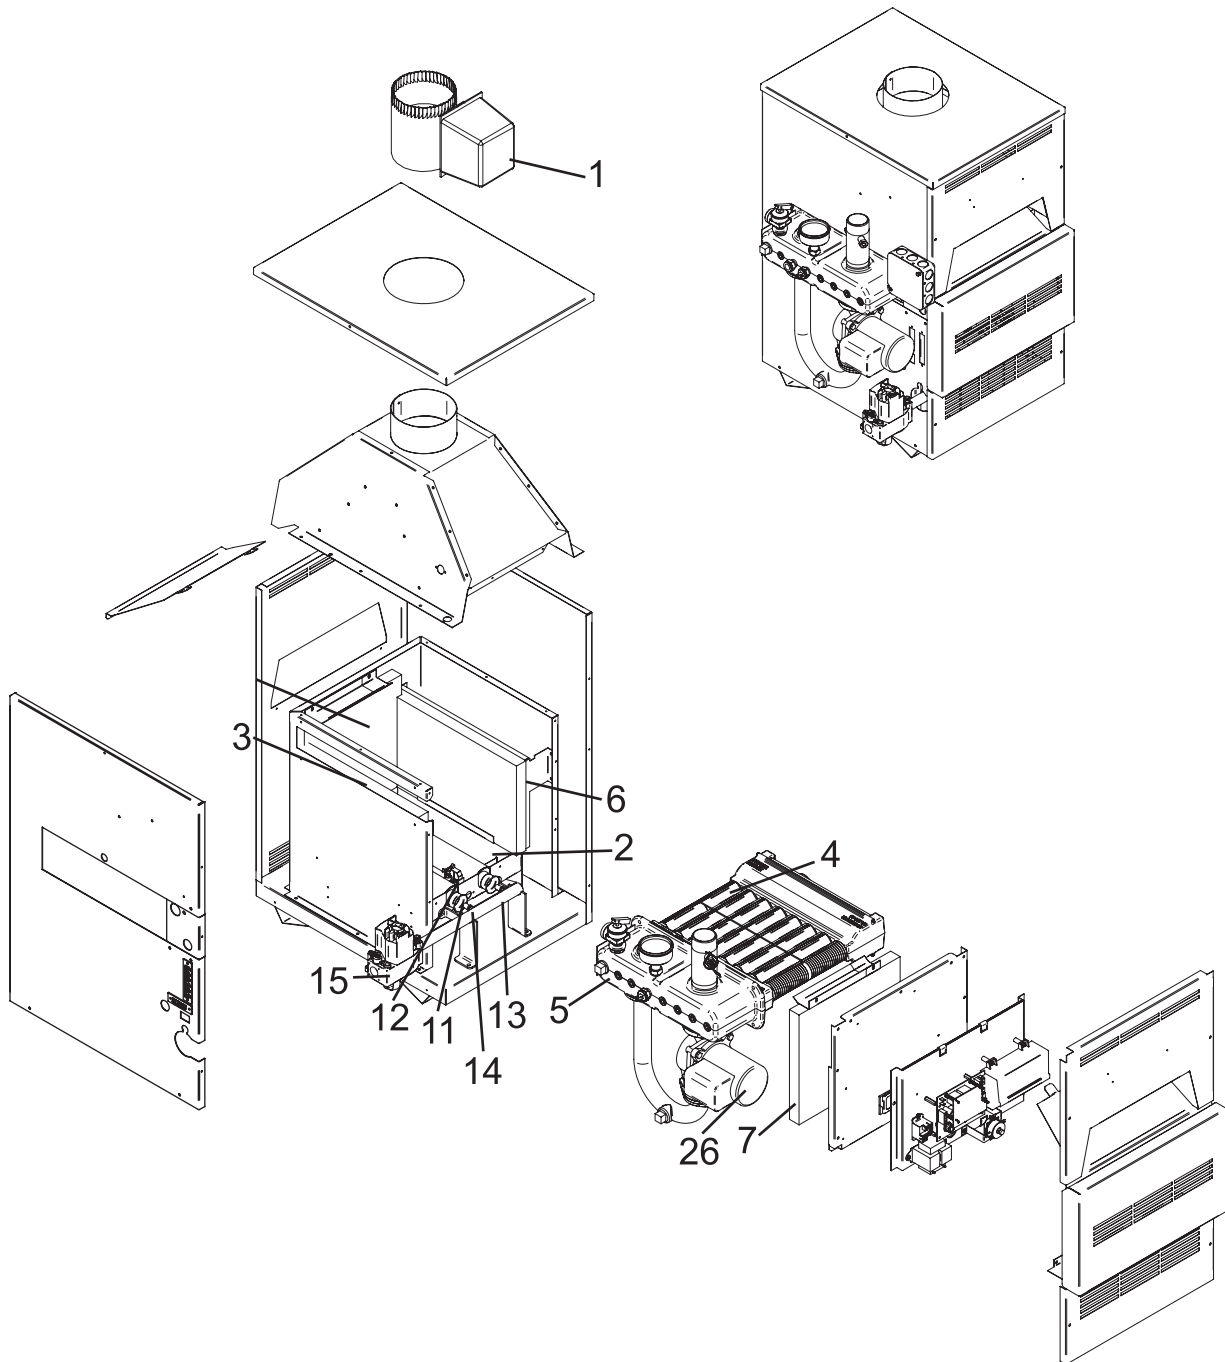

PARTS AND SERVICE DEPARTMENT
 Nashville, Tennessee
 615-889-8900 • Fax: 615-547-1000
 www.Lochinvar.com

Replacement Parts List

Solution Boilers CB 45-260

Control Panel

Heat Exchanger Assembly

Gas Train

ITEM NO.	PART NO.	DESCRIPTION	MODEL NO.
FLUE DAMPERS			
1	DRH2934	FLUE DAMPER - 4"	CB045
1	DRH2935	FLUE DAMPER - 5"	CB075/090
1	DRH2936	FLUE DAMPER - 6"	CB135
1	DRH2937	FLUE DAMPER - 7"	CB180//215
1	DRH2938	FLUE DAMPER - 8"	CB260
LOCH-HEAT® TILE			
2	FIB2963	INSULATION, BOTTOM	CB45
2	FIB2964	INSULATION, BOTTOM	CB75/90
2	FIB2965	INSULATION, BOTTOM	CB135
2	FIB2966	INSULATION, BOTTOM	CB180
2	FIB2967	INSULATION, BOTTOM	CB215
2	FIB2968	INSULATION, BOTTOM	CB260
6	FIB2973	LOCH-HEAT TILE, SIDE RIGHT	CB045/260
3	FIB2942	LOCH-HEAT TILE, SIDE LEFT	CB045/260
7	FIB2943	LOCH-HEAT TILE, FRONT	CB045
7	FIB2945	LOCH-HEAT TILE, FRONT	CB075 & 090
7	FIB2947	LOCH-HEAT TILE, FRONT	CB135
7	FIB2949	LOCH-HEAT TILE, FRONT	CB180
7	FIB2951	LOCH-HEAT TILE, FRONT	CB215
7	FIB2953	LOCH-HEAT TILE, FRONT	CB260
23	FIB2944	LOCH-HEAT TILE, BACK	CB045
23	FIB2946	LOCH-HEAT TILE, BACK	CB075 & 090
23	FIB2948	LOCH-HEAT TILE, BACK	CB135
23	FIB2950	LOCH-HEAT TILE, BACK	CB180
23	FIB2952	LOCH-HEAT TILE, BACK	CB215
23	FIB2954	LOCH-HEAT TILE, BACK	CB260
HEAT EXCHANGERS			
5	HEX3857	HEAT EXCHANGER H	CB45
5	HEX3858	HEAT EXCHANGER H	CB75/90
5	HEX3859	HEAT EXCHANGER H	CB135
5	HEX3860	HEAT EXCHANGER H	CB180
5	HEX3861	HEAT EXCHANGER H	CB215
5	HEX3862	HEAT EXCHANGER H	CB260
19	BKP2074	BYPASS PIPE	ALL
PUMPS			
26	ARM3007PBF	PUMP, BOILER BYPASS	CB45-260
CONTROLS			
8	RLY2105	RELAY, PUMP	ALL
9	RLY2023	IGNITION MODULE	ALL
10	TRF2002	TRANSFORMER 50V.A.	ALL
16	HLC2909	HIGH LIMIT	CB045-260
17	TST2032	THERMOSTAT SENSOR	ALL
20	TST2314	THERMOSTAT, TWO STAGE M9	ALL CB
24	GTP2900	TRIOMETER GAUGE 75# PSI	ALL CB
	HLC2906	ROLLOUT SWITCH 200 DEG.	CB045
	HLC2907	ROLLOUT SWITCH 220 DEG.	CB075
	HLC2908	ROLLOUT SWITCH 280 DEG	CB260
	HLC2903	ROLLOUT SWITCH 250 DEG.	CB90, 135-180-215
	HLC2906	SPILL SWITCH 200 DEG.	CB260
	HLC2903	SPILL SWITCH 250 DEG.	CB90, 135 & 215
	HLC2907	SPILL SWITCH 220 DEG	CB45-75
	HLC2908	SPILL SWITCH 280 DEG	CB180
PILOT & BURNER ASSEMBLIES			
11	BNR2903	MAIN BURNER	ALL
12	PLT2303	PILOT, INTERMITTENT, NAT. M9	CBN045
12	PLT3303	PILOT, INTERMITTENT, LP. M9	CBN045
12	PLT2908	PILOT, INTERMITTENT, NAT. M9	CBN075-260
12	PLT2909	PILOT, INTERMITTENT, LP. M9	CBL075-260
13	MAN2934	GAS MANIFOLD	CB045
13	MAN2935	GAS MANIFOLD	CB075/090
13	MAN2936	GAS MANIFOLD	CB135
13	MAN2937	GAS MANIFOLD	CB180
13	MAN2938	GAS MANIFOLD	CB215
13	MAN2939	GAS MANIFOLD	CB260