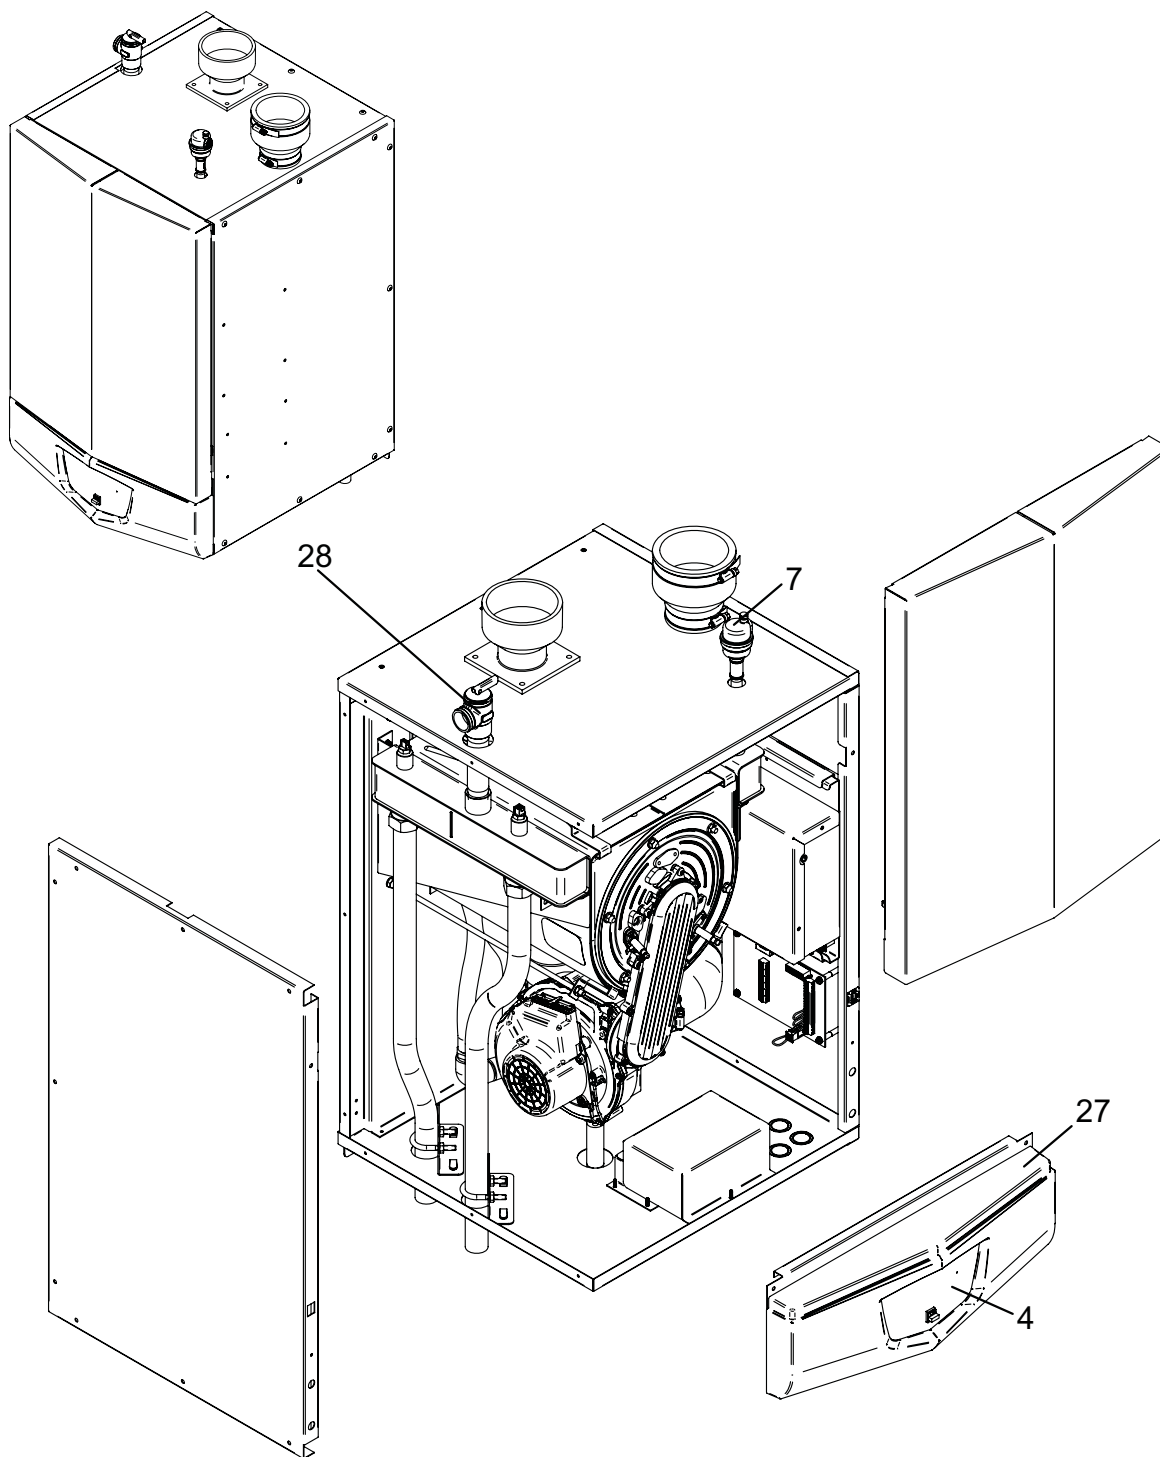

## Replacement Parts List

### **Knight** Wall Mount Boilers WB 50 thru 210

ITEM NO.	PART NO.	DESCRIPTION	MODEL NO.
<b>HEAT EXCHANGER ASSY</b>			
1	HEX3690	HEAT EXCHANGER	WB50/80
1	HEX3691	HEAT EXCHANGER	WB105
1	HEX3692	HEAT EXCHANGER	WB150
1	HEX3693	HEAT EXCHANGER	WB210
<b>CONTROLS</b>			
2	RLY2121	LOW VOLTAGE CONNECTION BOARD	ALL
3	RLY2200	INTEGRATED CONTROL	WB 80-210
3	RLY2220	INTEGRATED CONTROL	WB 50
3	RLY3200	HIGH ALTITUDE	WB 80-210
3	RLY3011	HIGH ALTITUDE	WB 50
4	RLY2210	USER INTERFACE CONTROL	ALL
5	TST2060	INLET SENSOR	ALL
6	TST2061	OUTLET SENSOR/ HIGH LIMIT	ALL
7	RLV2023	AIR VENT VALVE	ALL
8	FAN3030	FAN ASSEMBLY	WB50-105
8	FAN3031	FAN ASSEMBLY	WB150
8	FAN3032	FAN ASSEMBLY	WB210
9	GKT2456	BLOWER GASKET	WB50-80, 150
9	GKT2436	BLOWER GASKET	WB105 & 210
<b>GAS VALVES</b>			
10	VAL3208	GAS VALVE ASSEMBLY	WB50
10	VAL3209	GAS VALVE ASSEMBLY	WB80
10	VAL3210	GAS VALVE ASSEMBLY	WB105
10	VAL3211	GAS VALVE ASSEMBLY	WB150/210
11	GKT2443	GASKET, VENTURI	ALL
12	MSC3006	AIR INLET KIT	ALL
13	MSC3007	FLUE TRANSITION	ALL
<b>PILOT &amp; BURNER ASSEMBLIES</b>			
14	PLT3022	FLAME SENSOR W/ GASKET	ALL
15	GKT2450	GASKET, FLAME SENSOR	ALL
16	PLT3021	IGNITER W/ GASKET	ALL
17	GKT2449	GASKET, IGNITER	ALL
18	BNR3424	BURNER W/ GASKET	WB50/80
18	BNR3425	BURNER W/ GASKET	WB105
18	BNR3426	BURNER W/ GASKET	WB150
18	BNR3427	BURNER W/ GASKET	WB210
19	GKT2451	GASKET, BURNER	ALL
20	WTR3077	GAS/AIR ARM ASSEMBLY W/GASKET	WB 50-150
20	WTR3078	GAS/AIR ARM ASSEMBLY W/GASKET	WB210
21	GKT2454	GASKET, GAS/AIR ARM ASSEMBLY	ALL
22	WTR2021	HEAT EXCHANGER ACCESS DOOR	ALL
<b>MISCELLANEOUS</b>			
23	MSC3180	SIGHT GLASS ASSEMBLY	ALL
24	GKT2453	GASKET, SIGHT GLASS	ALL
25	FIB2167	DIVIDER PLATE, INSULATION BAFFLE	ALL
26	FIB2291	BURNER PLATE, INSULATION, DOOR	ALL
27	MSC2230	DISPLAY BEZEL	ALL
28	RLV2030	RELIEF VALVE 30 PSI	ALL
29	TST2064	FLUE SENSOR	ALL
	FUS2000	1.25 AMP	ALL
	FUS2001	3.15 AMP	ALL
	FUS2002	5 AMP	ALL
	WTR2040	FLOW SWITCH	ALL
	MSC2514	STRIP, TERMINAL	ALL