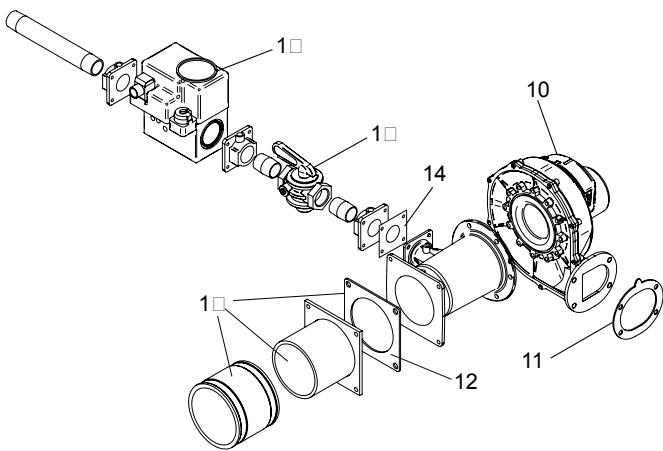

GAS TRAIN 500 BEFORE SERIAL J07

GAS TRAIN 600-800

HEAT EXCHANGER 399-800

CONTROL PANEL

ITEM NO.	PART NO.	DESCRIPTION	MODEL NO.
HEAT EXCHANGER ASSEMBLY			
1	HEX3081	HEAT EXCHANGER	KBN399
1	HEX3082	HEAT EXCHANGER	KBN500
1	HEX3088	HEAT EXCHANGER	KBN600
1	HEX3089	HEAT EXCHANGER	KBN700
1	HEX3090	HEAT EXCHANGER	KBN800
CONTROLS			
2	RLY2202	LOW VOLTAGE CONNECTION BOARD	ALL
3	RLY30018	INTEGRATED CONTROL	KBN399
3	RLY30013	INTEGRATED CONTROL	KBN500
3	RLY30017	INTEGRATED CONTROL	KBN600 - 800
3	RLY30020	HIGH ALTITUDE INTEGRATED CONTROL	KBN399
3	RLY30021	HIGH ALTITUDE INTEGRATED CONTROL	KBN500
3	RLY30022	HIGH ALTITUDE INTEGRATED CONTROL	KBN600 - 800
4	RLY2210	USER INTERFACE CONTROL	ALL
5	RLY2085	RELAY BOARD, 1.5 HP PUMP	ALL
6	TST2032	INLET / OUTLET SENSOR	ALL
7	TST2044	BULB WELL, INLET / OUTLET SENSOR	ALL
8	HLC2510	HIGH LIMIT (BEFORE SERIAL C08)	KBN399/500
8	HLC2702	MANUAL RESET HIGH LIMIT (AFTER SERIAL C08 FOR KBN399/500)	ALL
9	RLV30000	AIR VENT VALVE	ALL
10	FAN3035	FAN ASSEMBLY	KBN399
10	FAN3034	FAN ASSEMBLY (BEFORE SERIAL J07)	KBN500
10	FAN3037	FAN ASSEMBLY (AFTER SERIAL J07)	KBN500
10	FAN3038	FAN ASSEMBLY (PRIOR TO SERIAL C09)	KBN600-800
10	FAN30001	FAN ASSEMBLY (BEGINNING SERIAL C09)	KBN600-800
11	GKT2436	BLOWER / AIR ARM GASKET	KBN399
11	GKT2438	BLOWER / AIR ARM GASKET	KBN500
12	GKT2034	BLOWER / AIR ARM GASKET (BEFORE SERIAL J07 FOR KBN500)	KBN500-800
GAS VALVES			
13	VAL3204	GAS VALVE ASSEMBLY	KBN399
13	VAL3206	GAS VALVE ASSEMBLY NAT (BEFORE SERIAL J07)	KBN500
13	VAL3207	GAS VALVE ASSEMBLY NAT (AFTER SERIAL J07)	KBN500
13	VAL3212	GAS VALVE ASSEMBLY NAT	KBN600
13	VAL30006	GAS VALVE ASSEMBLY NAT	KBN700
13	VAL3213	GAS VALVE ASSEMBLY NAT	KBN800
13	VAL30010	GAS VALVE ASSEMBLY LP (BEFORE SERIAL J07)	KBL500
13	VAL30011	GAS VALVE ASSEMBLY LP (AFTER SERIAL J07)	KBL500
13	VAL30012	GAS VALVE ASSEMBLY LP	KBL600
13	VAL30013	GAS VALVE ASSEMBLY LP	KBL700
13	VAL30014	GAS VALVE ASSEMBLY LP	KBL800
14	GKT2050	GAS VALVE GASKET	KBN600-800
15	GAC2029	GAS CUT OFF VALVE 1X1 (BEFORE SERIAL J07)	KBN500
15	GAC2029	GAS CUT OFF VALVE 1X1	KBN399,600-800
16	GAC2028	GAS CUT OFF VALVE 3/4 X 3/4 (AFTER SERIAL J07)	KBN500
17	GKT2444	GASKET, VENTURI	KBN399
17	GKT2080	AIR SHROUD GASKET (AFTER SERIAL J07)	KBN500
17	GKT2049	GASKET, VENTURI	KBN600-800
18	MSC3185	AIR INLET KIT	KBN399
18	MSC3187	AIR INLET KIT (AFTER SERIAL J07)	KBN500
18	MSC3186	AIR INLET KIT (BEFORE SERIAL J07 FOR KBN500)	KBN500-800
PILOT & BURNER ASSEMBLIES			
19	PLT3022	FLAME SENSOR W/ GASKET	KBN399/500
19	PLT3023	FLAME SENSOR W/ GASKET	KBN600-800
20	GKT2450	GASKET, FLAME SENSOR	ALL