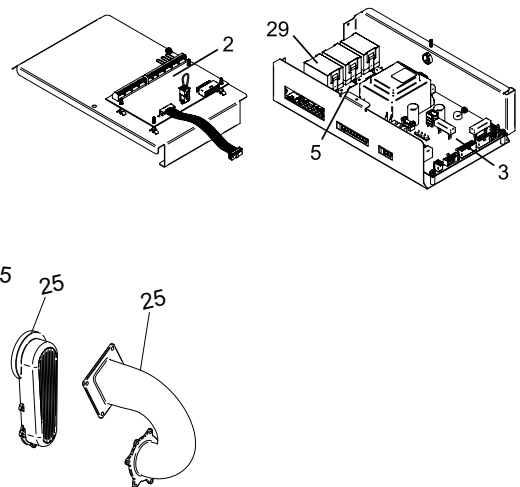

GAS TRAIN 500 BEFORE SERIAL J07

GAS TRAIN 600-800

HEAT EXCHANGER 399-800

CONTROL PANEL

ITEM NO.	PART NO.	DESCRIPTION	MODEL NO.
HEAT EXCHANGER ASSEMBLY			
1	HEX3081	HEAT EXCHANGER	KBN399
1	HEX3082	HEAT EXCHANGER	KBN500
1	HEX3088	HEAT EXCHANGER	KBN600
1	HEX3089	HEAT EXCHANGER	KBN700
1	HEX3090	HEAT EXCHANGER	KBN800
CONTROLS			
2	RLY2202	LOW VOLTAGE CONNECTION BOARD	ALL
3	RLY30018	INTEGRATED CONTROL	KBN399
3	RLY30013	INTEGRATED CONTROL	KBN500
3	RLY30017	INTEGRATED CONTROL	KBN600 - 800
3	RLY30020	HIGH ALTITUDE INTEGRATED CONTROL	KBN399
3	RLY30021	HIGH ALTITUDE INTEGRATED CONTROL	KBN500
3	RLY30022	HIGH ALTITUDE INTEGRATED CONTROL	KBN600 - 800
4	RLY2210	USER INTERFACE CONTROL	ALL
5	RLY2085	RELAY BOARD, 1.5 HP PUMP	ALL
6	TST2032	INLET / OUTLET SENSOR	ALL
7	TST2044	BULB WELL, INLET / OUTLET SENSOR	ALL
8	HLC2510	HIGH LIMIT (BEFORE SERIAL C08)	KBN399/500
8	HLC2702	MANUAL RESET HIGH LIMIT (AFTER SERIAL C08 FOR KBN399/500)	ALL
9	RLV30000	AIR VENT VALVE	ALL
10	FAN3035	FAN ASSEMBLY	KBN399
10	FAN3034	FAN ASSEMBLY (BEFORE SERIAL J07)	KBN500
10	FAN3037	FAN ASSEMBLY (AFTER SERIAL J07)	KBN500
10	FAN3038	FAN ASSEMBLY (PRIOR TO SERIAL C09)	KBN600-800
10	FAN30001	FAN ASSEMBLY (BEGINNING SERIAL C09)	KBN600-800
11	GKT2436	BLOWER / AIR ARM GASKET	KBN399
11	GKT2438	BLOWER / AIR ARM GASKET	KBN500
12	GKT2034	BLOWER / AIR ARM GASKET (BEFORE SERIAL J07 FOR KBN500)	KBN500-800
GAS VALVES			
13	VAL3204	GAS VALVE ASSEMBLY	KBN399
13	VAL3206	GAS VALVE ASSEMBLY NAT (BEFORE SERIAL J07)	KBN500
13	VAL3207	GAS VALVE ASSEMBLY NAT (AFTER SERIAL J07)	KBN500
13	VAL3212	GAS VALVE ASSEMBLY NAT	KBN600
13	VAL30006	GAS VALVE ASSEMBLY NAT	KBN700
13	VAL3213	GAS VALVE ASSEMBLY NAT	KBN800
13	VAL30010	GAS VALVE ASSEMBLY LP (BEFORE SERIAL J07)	KBL500
13	VAL30011	GAS VALVE ASSEMBLY LP (AFTER SERIAL J07)	KBL500
13	VAL30012	GAS VALVE ASSEMBLY LP	KBL600
13	VAL30013	GAS VALVE ASSEMBLY LP	KBL700
13	VAL30014	GAS VALVE ASSEMBLY LP	KBL800
14	GKT2050	GAS VALVE GASKET	KBN600-800
15	GAC2029	GAS CUT OFF VALVE 1X1 (BEFORE SERIAL J07)	KBN500
15	GAC2029	GAS CUT OFF VALVE 1X1	KBN399,600-800
16	GAC2028	GAS CUT OFF VALVE 3/4 X 3/4 (AFTER SERIAL J07)	KBN500
17	GKT2444	GASKET, VENTURI	KBN399
17	GKT2080	AIR SHROUD GASKET (AFTER SERIAL J07)	KBN500
17	GKT2049	GASKET, VENTURI	KBN600-800
18	MSC3185	AIR INLET KIT	KBN399
18	MSC3187	AIR INLET KIT (AFTER SERIAL J07)	KBN500
18	MSC3186	AIR INLET KIT (BEFORE SERIAL J07 FOR KBN500)	KBN500-800
PILOT & BURNER ASSEMBLIES			
19	PLT3022	FLAME SENSOR W/ GASKET	KBN399/500
19	PLT3023	FLAME SENSOR W/ GASKET	KBN600-800
20	GKT2450	GASKET, FLAME SENSOR	ALL