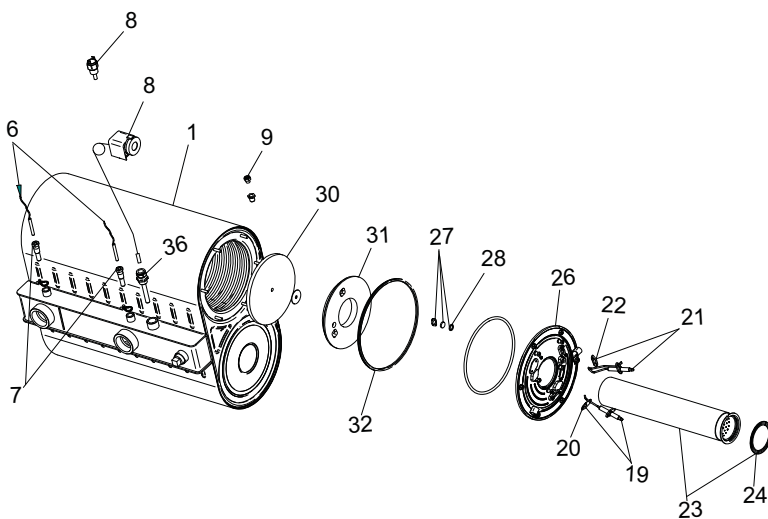

GAS TRAIN 500 BEFORE SERIAL J07

GAS TRAIN 600-800

HEAT EXCHANGER 399-800

CONTROL PANEL

ITEM NO.	PART NO.	DESCRIPTION	MODEL NO.
HEAT EXCHANGER ASSEMBLY			
1	HEX3081	HEAT EXCHANGER	KBN399
1	HEX3082	HEAT EXCHANGER	KBN500
1	HEX3088	HEAT EXCHANGER	KBN600
1	HEX3089	HEAT EXCHANGER	KBN700
1	HEX3090	HEAT EXCHANGER	KBN800
CONTROLS			
2	RLY2202	LOW VOLTAGE CONNECTION BOARD	ALL
3	RLY30018	INTEGRATED CONTROL	KBN399
3	RLY30013	INTEGRATED CONTROL	KBN500
3	RLY30017	INTEGRATED CONTROL	KBN600 - 800
3	RLY30020	HIGH ALTITUDE INTEGRATED CONTROL	KBN399
3	RLY30021	HIGH ALTITUDE INTEGRATED CONTROL	KBN500
3	RLY30022	HIGH ALTITUDE INTEGRATED CONTROL	KBN600 - 800
4	RLY2210	USER INTERFACE CONTROL	ALL
5	RLY2085	RELAY BOARD, 1.5 HP PUMP	ALL
6	TST2032	INLET / OUTLET SENSOR	ALL
7	TST2044	BULB WELL, INLET / OUTLET SENSOR	ALL
8	HLC2510	HIGH LIMIT (BEFORE SERIAL C08)	KBN399/500
8	HLC2702	MANUAL RESET HIGH LIMIT (AFTER SERIAL C08 FOR KBN399/500)	ALL
9	RLV30000	AIR VENT VALVE	ALL
10	FAN3035	FAN ASSEMBLY	KBN399
10	FAN3034	FAN ASSEMBLY (BEFORE SERIAL J07)	KBN500
10	FAN3037	FAN ASSEMBLY (AFTER SERIAL J07)	KBN500
10	FAN3038	FAN ASSEMBLY (PRIOR TO SERIAL C09)	KBN600-800
10	FAN30001	FAN ASSEMBLY (BEGINNING SERIAL C09)	KBN600-800
11	GKT2436	BLOWER / AIR ARM GASKET	KBN399
11	GKT2438	BLOWER / AIR ARM GASKET	KBN500
12	GKT2034	BLOWER / AIR ARM GASKET (BEFORE SERIAL J07 FOR KBN500)	KBN500-800
GAS VALVES			
13	VAL3204	GAS VALVE ASSEMBLY	KBN399
13	VAL3206	GAS VALVE ASSEMBLY NAT (BEFORE SERIAL J07)	KBN500
13	VAL3207	GAS VALVE ASSEMBLY NAT (AFTER SERIAL J07)	KBN500
13	VAL3212	GAS VALVE ASSEMBLY NAT	KBN600
13	VAL30006	GAS VALVE ASSEMBLY NAT	KBN700
13	VAL3213	GAS VALVE ASSEMBLY NAT	KBN800
13	VAL30010	GAS VALVE ASSEMBLY LP (BEFORE SERIAL J07)	KBL500
13	VAL30011	GAS VALVE ASSEMBLY LP (AFTER SERIAL J07)	KBL500
13	VAL30012	GAS VALVE ASSEMBLY LP	KBL600
13	VAL30013	GAS VALVE ASSEMBLY LP	KBL700
13	VAL30014	GAS VALVE ASSEMBLY LP	KBL800
14	GKT2050	GAS VALVE GASKET	KBN600-800
15	GAC2029	GAS CUT OFF VALVE 1X1 (BEFORE SERIAL J07)	KBN500
15	GAC2029	GAS CUT OFF VALVE 1X1	KBN399,600-800
16	GAC2028	GAS CUT OFF VALVE 3/4 X 3/4 (AFTER SERIAL J07)	KBN500
17	GKT2444	GASKET, VENTURI	KBN399
17	GKT2080	AIR SHROUD GASKET (AFTER SERIAL J07)	KBN500
17	GKT2049	GASKET, VENTURI	KBN600-800
18	MSC3185	AIR INLET KIT	KBN399
18	MSC3187	AIR INLET KIT (AFTER SERIAL J07)	KBN500
18	MSC3186	AIR INLET KIT (BEFORE SERIAL J07 FOR KBN500)	KBN500-800
PILOT & BURNER ASSEMBLIES			
19	PLT3022	FLAME SENSOR W/ GASKET	KBN399/500
19	PLT3023	FLAME SENSOR W/ GASKET	KBN600-800
20	GKT2450	GASKET, FLAME SENSOR	ALL