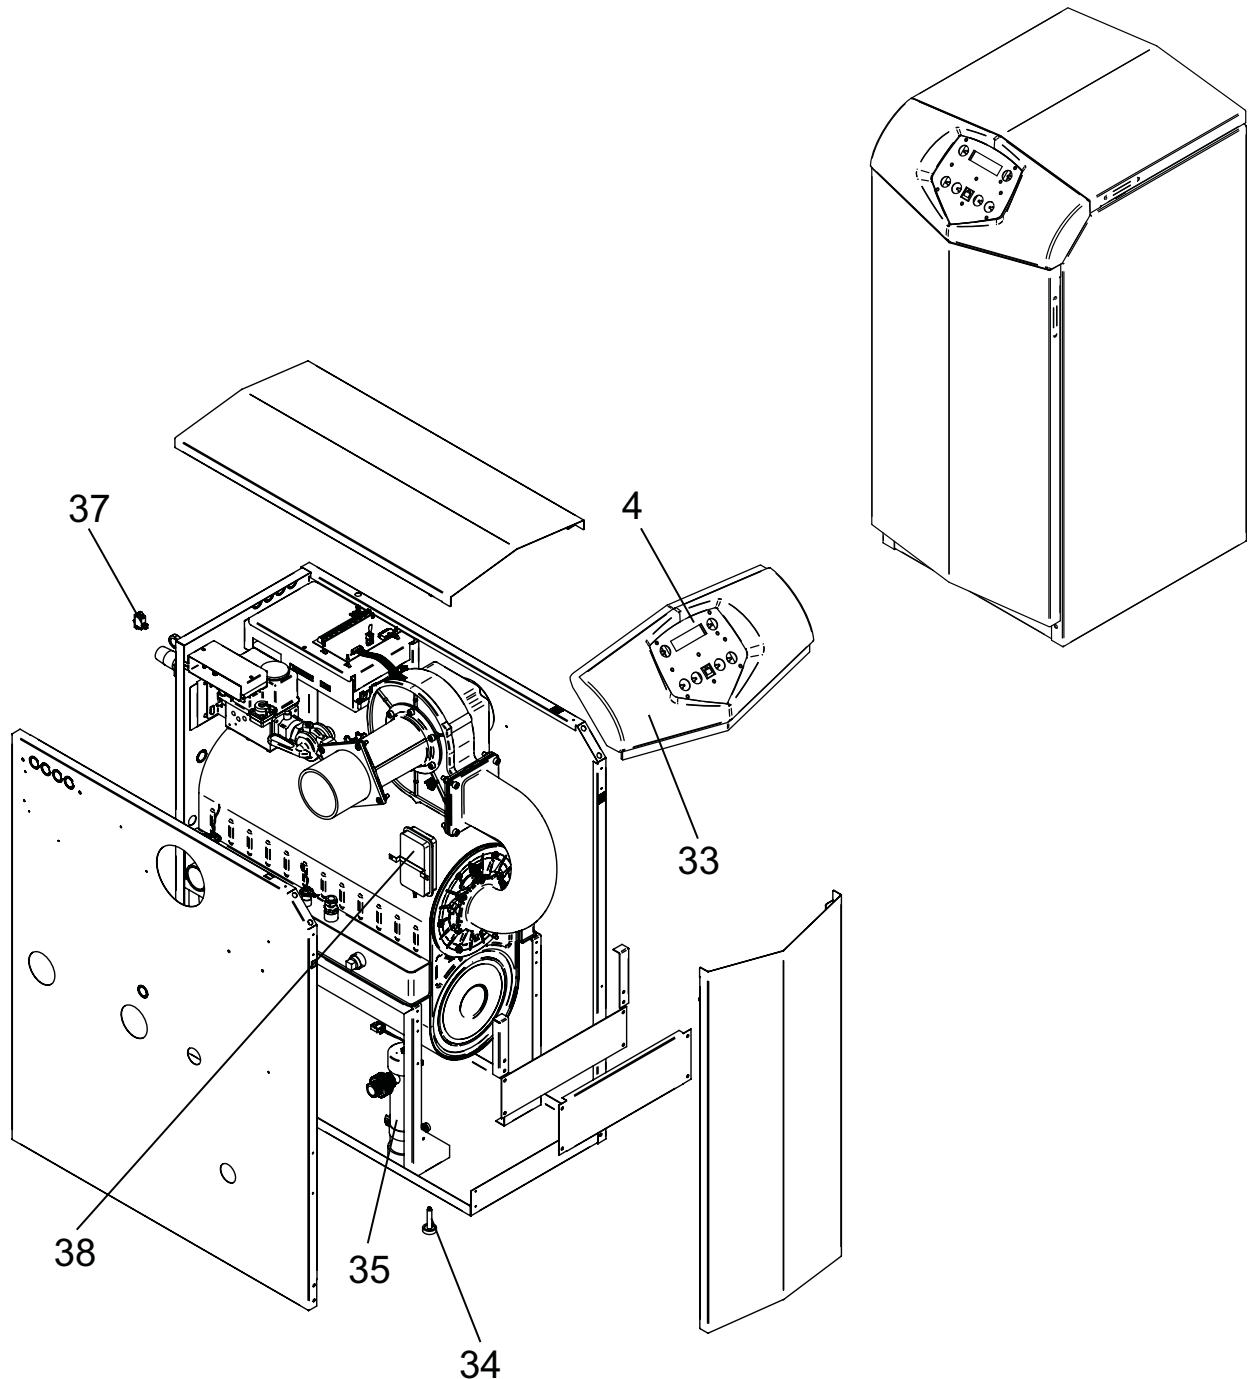

Replacement Parts List

Knight XL
Heating Boilers
KB 399 thru 800