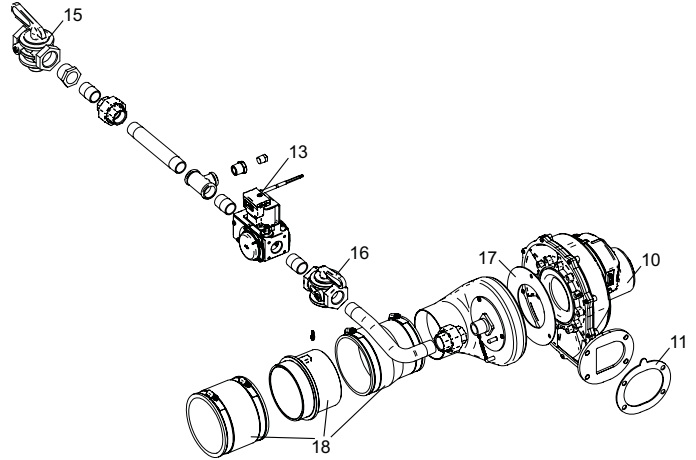

GAS TRAIN 500 BEFORE SERIAL J07

GAS TRAIN 600-800

HEAT EXCHANGER 399-800

CONTROL PANEL

ITEM NO.	PART NO.	DESCRIPTION	MODEL NO.
HEAT EXCHANGER ASSEMBLY			
1	HEX3081	HEAT EXCHANGER	KBN399
1	HEX3082	HEAT EXCHANGER	KBN500
1	HEX3088	HEAT EXCHANGER	KBN600
1	HEX3089	HEAT EXCHANGER	KBN700
1	HEX3090	HEAT EXCHANGER	KBN800
CONTROLS			
2	RLY2202	LOW VOLTAGE CONNECTION BOARD	ALL
3	RLY30018	INTEGRATED CONTROL	KBN399
3	RLY30013	INTEGRATED CONTROL	KBN500
3	RLY30017	INTEGRATED CONTROL	KBN600 - 800
3	RLY30020	HIGH ALTITUDE INTEGRATED CONTROL	KBN399
3	RLY30021	HIGH ALTITUDE INTEGRATED CONTROL	KBN500
3	RLY30022	HIGH ALTITUDE INTEGRATED CONTROL	KBN600 - 800
4	RLY2210	USER INTERFACE CONTROL	ALL
5	RLY2085	RELAY BOARD, 1.5 HP PUMP	ALL
6	TST2032	INLET / OUTLET SENSOR	ALL
7	TST2044	BULB WELL, INLET / OUTLET SENSOR	ALL
8	HLC2510	HIGH LIMIT (BEFORE SERIAL C08)	KBN399/500
8	HLC2702	MANUAL RESET HIGH LIMIT (AFTER SERIAL C08 FOR KBN399/500)	ALL
9	RLV30000	AIR VENT VALVE	ALL
10	FAN3035	FAN ASSEMBLY	KBN399
10	FAN3034	FAN ASSEMBLY (BEFORE SERIAL J07)	KBN500
10	FAN3037	FAN ASSEMBLY (AFTER SERIAL J07)	KBN500
10	FAN3038	FAN ASSEMBLY (PRIOR TO SERIAL C09)	KBN600-800
10	FAN30001	FAN ASSEMBLY (BEGINNING SERIAL C09)	KBN600-800
11	GKT2436	BLOWER / AIR ARM GASKET	KBN399
11	GKT2438	BLOWER / AIR ARM GASKET	KBN500
12	GKT2034	BLOWER / AIR ARM GASKET (BEFORE SERIAL J07 FOR KBN500)	KBN500-800
GAS VALVES			
13	VAL3204	GAS VALVE ASSEMBLY	KBN399
13	VAL3206	GAS VALVE ASSEMBLY NAT (BEFORE SERIAL J07)	KBN500
13	VAL3207	GAS VALVE ASSEMBLY NAT (AFTER SERIAL J07)	KBN500
13	VAL3212	GAS VALVE ASSEMBLY NAT	KBN600
13	VAL30006	GAS VALVE ASSEMBLY NAT	KBN700
13	VAL3213	GAS VALVE ASSEMBLY NAT	KBN800
13	VAL30010	GAS VALVE ASSEMBLY LP (BEFORE SERIAL J07)	KBL500
13	VAL30011	GAS VALVE ASSEMBLY LP (AFTER SERIAL J07)	KBL500
13	VAL30012	GAS VALVE ASSEMBLY LP	KBL600
13	VAL30013	GAS VALVE ASSEMBLY LP	KBL700
13	VAL30014	GAS VALVE ASSEMBLY LP	KBL800
14	GKT2050	GAS VALVE GASKET	KBN600-800
15	GAC2029	GAS CUT OFF VALVE 1X1 (BEFORE SERIAL J07)	KBN500
15	GAC2029	GAS CUT OFF VALVE 1X1	KBN399,600-800
16	GAC2028	GAS CUT OFF VALVE 3/4 X 3/4 (AFTER SERIAL J07)	KBN500
17	GKT2444	GASKET, VENTURI	KBN399
17	GKT2080	AIR SHROUD GASKET (AFTER SERIAL J07)	KBN500
17	GKT2049	GASKET, VENTURI	KBN600-800
18	MSC3185	AIR INLET KIT	KBN399
18	MSC3187	AIR INLET KIT (AFTER SERIAL J07)	KBN500
18	MSC3186	AIR INLET KIT (BEFORE SERIAL J07 FOR KBN500)	KBN500-800
PILOT & BURNER ASSEMBLIES			
19	PLT3022	FLAME SENSOR W/ GASKET	KBN399/500
19	PLT3023	FLAME SENSOR W/ GASKET	KBN600-800
20	GKT2450	GASKET, FLAME SENSOR	ALL