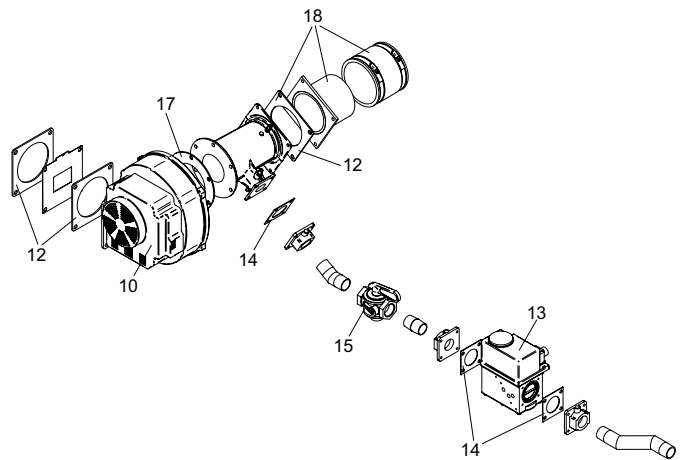

GAS TRAIN 500 BEFORE SERIAL J07

GAS TRAIN 600-800

HEAT EXCHANGER 399-800

CONTROL PANEL

ITEM NO.	PART NO.	DESCRIPTION	MODEL NO.
HEAT EXCHANGER ASSEMBLY			
1	HEX3081	HEAT EXCHANGER	KBN399
1	HEX3082	HEAT EXCHANGER	KBN500
1	HEX3088	HEAT EXCHANGER	KBN600
1	HEX3089	HEAT EXCHANGER	KBN700
1	HEX3090	HEAT EXCHANGER	KBN800
CONTROLS			
2	RLY2202	LOW VOLTAGE CONNECTION BOARD	ALL
3	RLY30018	INTEGRATED CONTROL	KBN399
3	RLY30013	INTEGRATED CONTROL	KBN500
3	RLY30017	INTEGRATED CONTROL	KBN600 - 800
3	RLY30020	HIGH ALTITUDE INTEGRATED CONTROL	KBN399
3	RLY30021	HIGH ALTITUDE INTEGRATED CONTROL	KBN500
3	RLY30022	HIGH ALTITUDE INTEGRATED CONTROL	KBN600 - 800
4	RLY2210	USER INTERFACE CONTROL	ALL
5	RLY2085	RELAY BOARD, 1.5 HP PUMP	ALL
6	TST2032	INLET / OUTLET SENSOR	ALL
7	TST2044	BULB WELL, INLET / OUTLET SENSOR	ALL
8	HLC2510	HIGH LIMIT (BEFORE SERIAL C08)	KBN399/500
8	HLC2702	MANUAL RESET HIGH LIMIT (AFTER SERIAL C08 FOR KBN399/500)	ALL
9	RLV30000	AIR VENT VALVE	ALL
10	FAN3035	FAN ASSEMBLY	KBN399
10	FAN3034	FAN ASSEMBLY (BEFORE SERIAL J07)	KBN500
10	FAN3037	FAN ASSEMBLY (AFTER SERIAL J07)	KBN500
10	FAN3038	FAN ASSEMBLY (PRIOR TO SERIAL C09)	KBN600-800
10	FAN30001	FAN ASSEMBLY (BEGINNING SERIAL C09)	KBN600-800
11	GKT2436	BLOWER / AIR ARM GASKET	KBN399
11	GKT2438	BLOWER / AIR ARM GASKET	KBN500
12	GKT2034	BLOWER / AIR ARM GASKET (BEFORE SERIAL J07 FOR KBN500)	KBN500-800
GAS VALVES			
13	VAL3204	GAS VALVE ASSEMBLY	KBN399
13	VAL3206	GAS VALVE ASSEMBLY NAT (BEFORE SERIAL J07)	KBN500
13	VAL3207	GAS VALVE ASSEMBLY NAT (AFTER SERIAL J07)	KBN500
13	VAL3212	GAS VALVE ASSEMBLY NAT	KBN600
13	VAL30006	GAS VALVE ASSEMBLY NAT	KBN700
13	VAL3213	GAS VALVE ASSEMBLY NAT	KBN800
13	VAL30010	GAS VALVE ASSEMBLY LP (BEFORE SERIAL J07)	KBL500
13	VAL30011	GAS VALVE ASSEMBLY LP (AFTER SERIAL J07)	KBL500
13	VAL30012	GAS VALVE ASSEMBLY LP	KBL600
13	VAL30013	GAS VALVE ASSEMBLY LP	KBL700
13	VAL30014	GAS VALVE ASSEMBLY LP	KBL800
14	GKT2050	GAS VALVE GASKET	KBN600-800
15	GAC2029	GAS CUT OFF VALVE 1X1 (BEFORE SERIAL J07)	KBN500
15	GAC2029	GAS CUT OFF VALVE 1X1	KBN399,600-800
16	GAC2028	GAS CUT OFF VALVE 3/4 X 3/4 (AFTER SERIAL J07)	KBN500
17	GKT2444	GASKET, VENTURI	KBN399
17	GKT2080	AIR SHROUD GASKET (AFTER SERIAL J07)	KBN500
17	GKT2049	GASKET, VENTURI	KBN600-800
18	MSC3185	AIR INLET KIT	KBN399
18	MSC3187	AIR INLET KIT (AFTER SERIAL J07)	KBN500
18	MSC3186	AIR INLET KIT (BEFORE SERIAL J07 FOR KBN500)	KBN500-800
PILOT & BURNER ASSEMBLIES			
19	PLT3022	FLAME SENSOR W/ GASKET	KBN399/500
19	PLT3023	FLAME SENSOR W/ GASKET	KBN600-800
20	GKT2450	GASKET, FLAME SENSOR	ALL