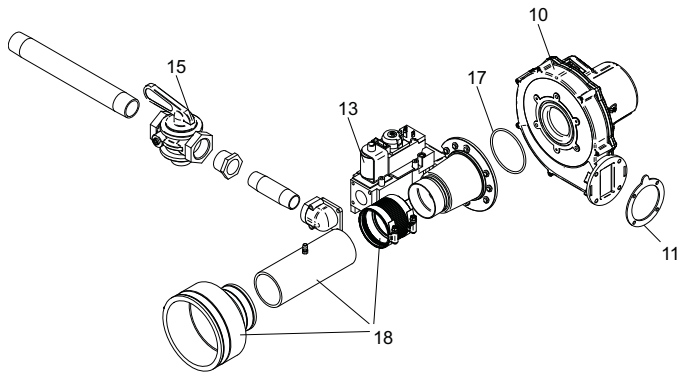

GAS TRAIN 399