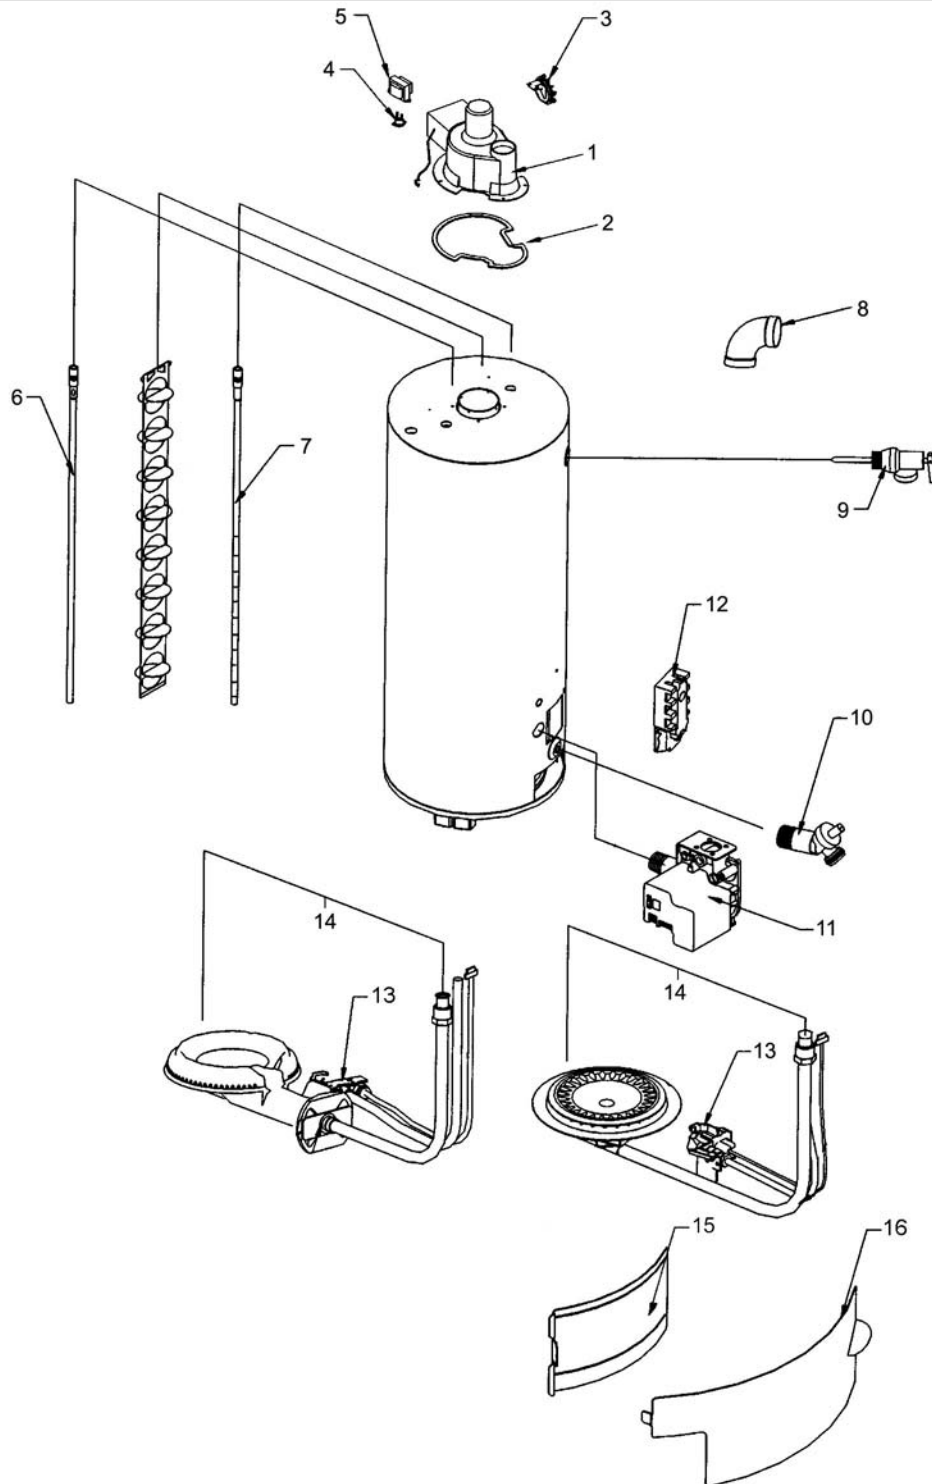

* From July 1997 (Serial # PG) to Present

ITEM NO.	DESCRIPTION	MODEL NUMBERS / PART NUMBERS				
		DV(N,L)052	DV(N,L)065	DV(N,L)076	PV(N,L)050†	PV(N,L)075†
1	BLOWER (BEFORE #TM)	PVT1013	PVT1013	PVT1013	PVT1015-K	PVT1015-K
1	BLOWER (FROM #WA TO XJ)	PVT1015-K	PVT1015-K	PVT1015-K	PVT1015-K	PVT1015-K
1	BLOWER (AFTER #XK)	PVT1018	PVT1018	PVT1018	PVT1015-K	PVT1015-K
2	BLOWER GASKET	GKT1013	GKT1013	GKT1013	GKT1013	GKT1013
3	PRESSURE SWITCH (BEFORE #TM)	PRS1008	PRS1008	PRS1008	PRS1008	PRS1008
3	PRESSURE SWITCH (AFTER #WA)	PRS1013	PRS1013	PRS1013	PRS1013	PRS1013
4	HIGH LIMIT	HLC1027	HLC1027	HLC1027	HLC1027	HLC1027
5	TRANSFORMER	TRF1002	TRF1002	TRF1002	TRF1002	TRF1002
6	ANODE, MAGNESIUM 3/4" DIA	WTR1060	WTR1060	WTR1060	WTR1060	WTR1060
6	ANODE, ALUMINUM 3/4" DIA	WTR1044	WTR1044	WTR1044	WTR1044	WTR1044
7	DIP TUBE 3/4" DIA	WTR1075	WTR1075	WTR1075	WTR1075	WTR1075
8	VENT TERMINATION, 3" W/SCREEN	DRH1100	DRH1100	DRH1100	DRH1100	DRH1100
9	T&P RELIEF VALVE	RLV1001	RLV1001	RLV1001	RLV1001	RLV1001
10	BRASS DRAIN VALVE	DRV1007	DRV1007	DRV1007	DRV1007	DRV1007
11	GAS VALVE NAT	VAL1170	VAL1170	VAL1170	VAL1170	VAL1170
11	GAS VALVE LPG	VAL1171	VAL1171	VAL1171	VAL1171	VAL1171
12	THERMOSTAT NATURAL	TST1121	TST1121	TST1121	TST1121	TST1121
13	PILOT NAT	PLT1217	PLT1217	PLT1217	PLT1217	PLT1217
13	PILOT LPG	PLT1210	PLT1210	PLT1210	PLT1210	PLT1210
14	BURNER ASSEMBLY NAT (BEFORE #XB)	BNR1208	BNR1262	BNR1209	BNR1208	BNR1209
14	BURNER ASSEMBLY NAT (AFTER #XB)	BNR1270	BNR1271	BNR1272	BNR1270	BNR1272
14	BURNER ASSEMBLY LPG (BEFORE #XB)	BNR1218	BNR1263	BNR1219	BNR1218	BNR1219
14	BURNER ASSEMBLY LPG (AFTER #XB)	BNR1273	BNR1273	BNR1275	BNR1273	BNR1275
15	INNER DOOR	JKT1109	JKT1109	JKT1110	JKT1109	JKT1110
16	OUTER DOOR	JKT1049	JKT1049	JKT1028	JKT1049	JKT1028